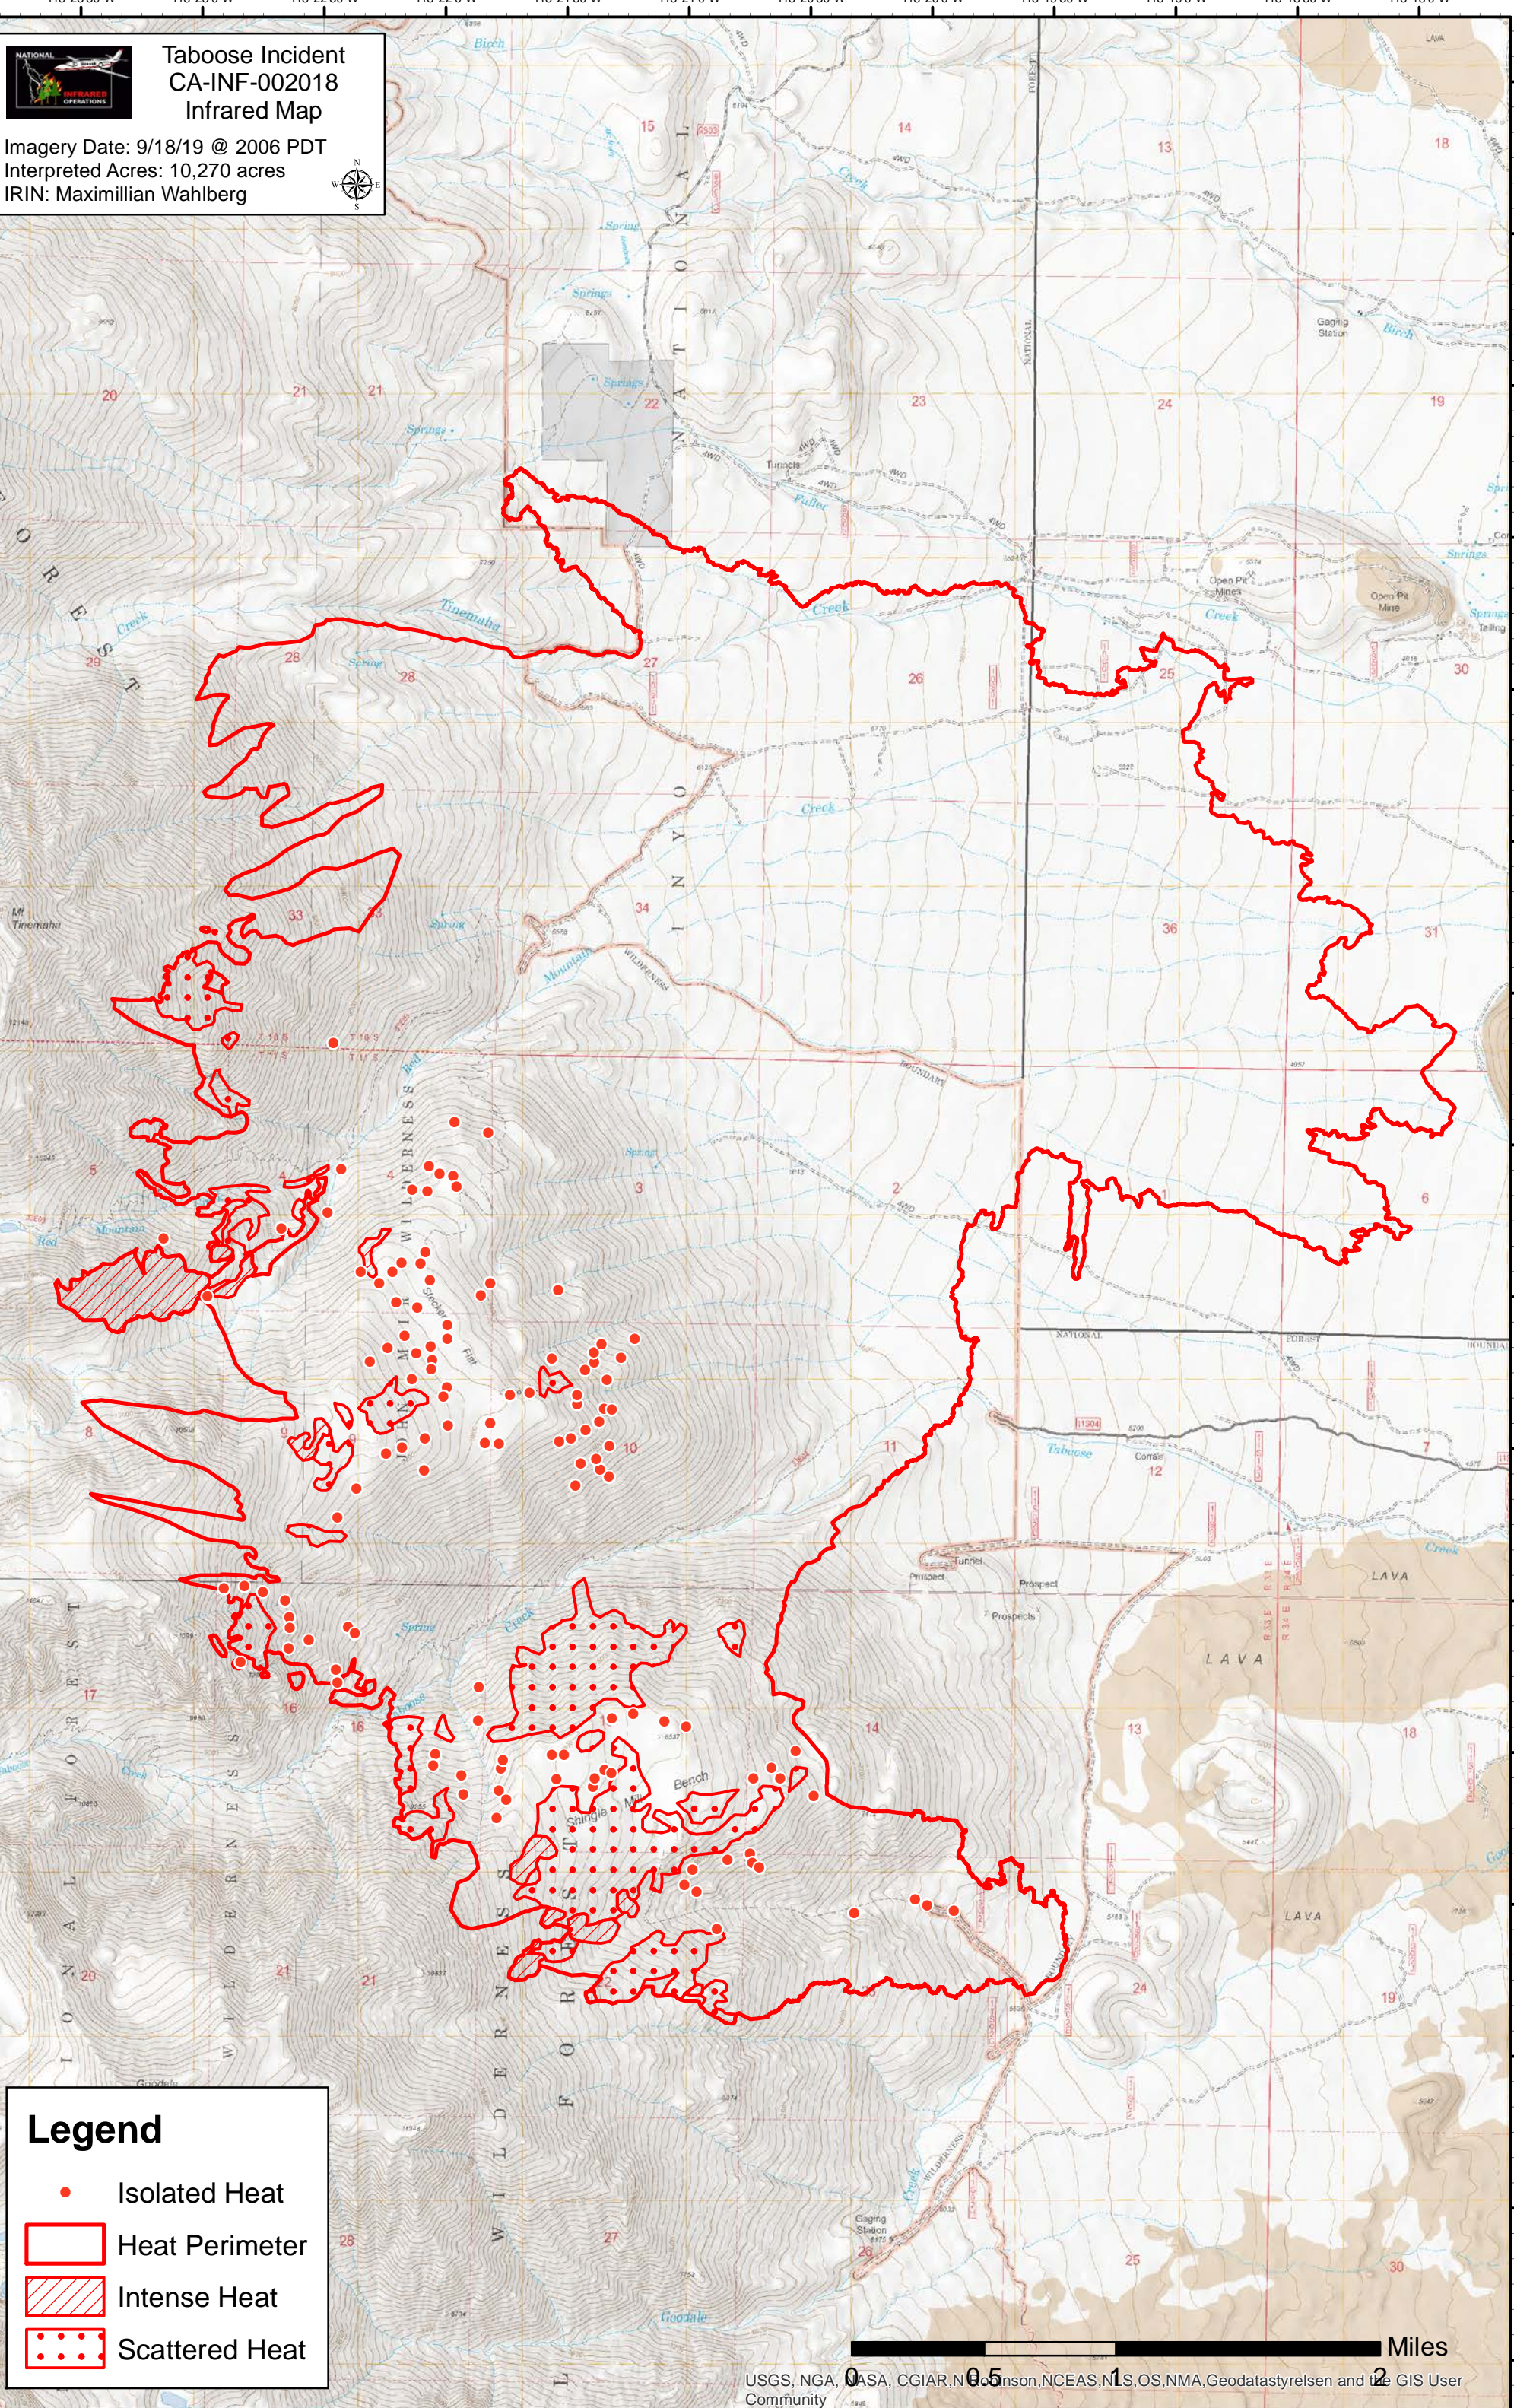

Taboose Incident
CA-INF-002018
Infrared Map

Imagery Date: 9/18/19 @ 2006 PDT
 Interpreted Acres: 10,270 acres
 IRIN: Maximilian Wahlberg

Legend

- Isolated Heat
- Heat Perimeter
- Intense Heat
- Scattered Heat

0 0.5 1 2 Miles