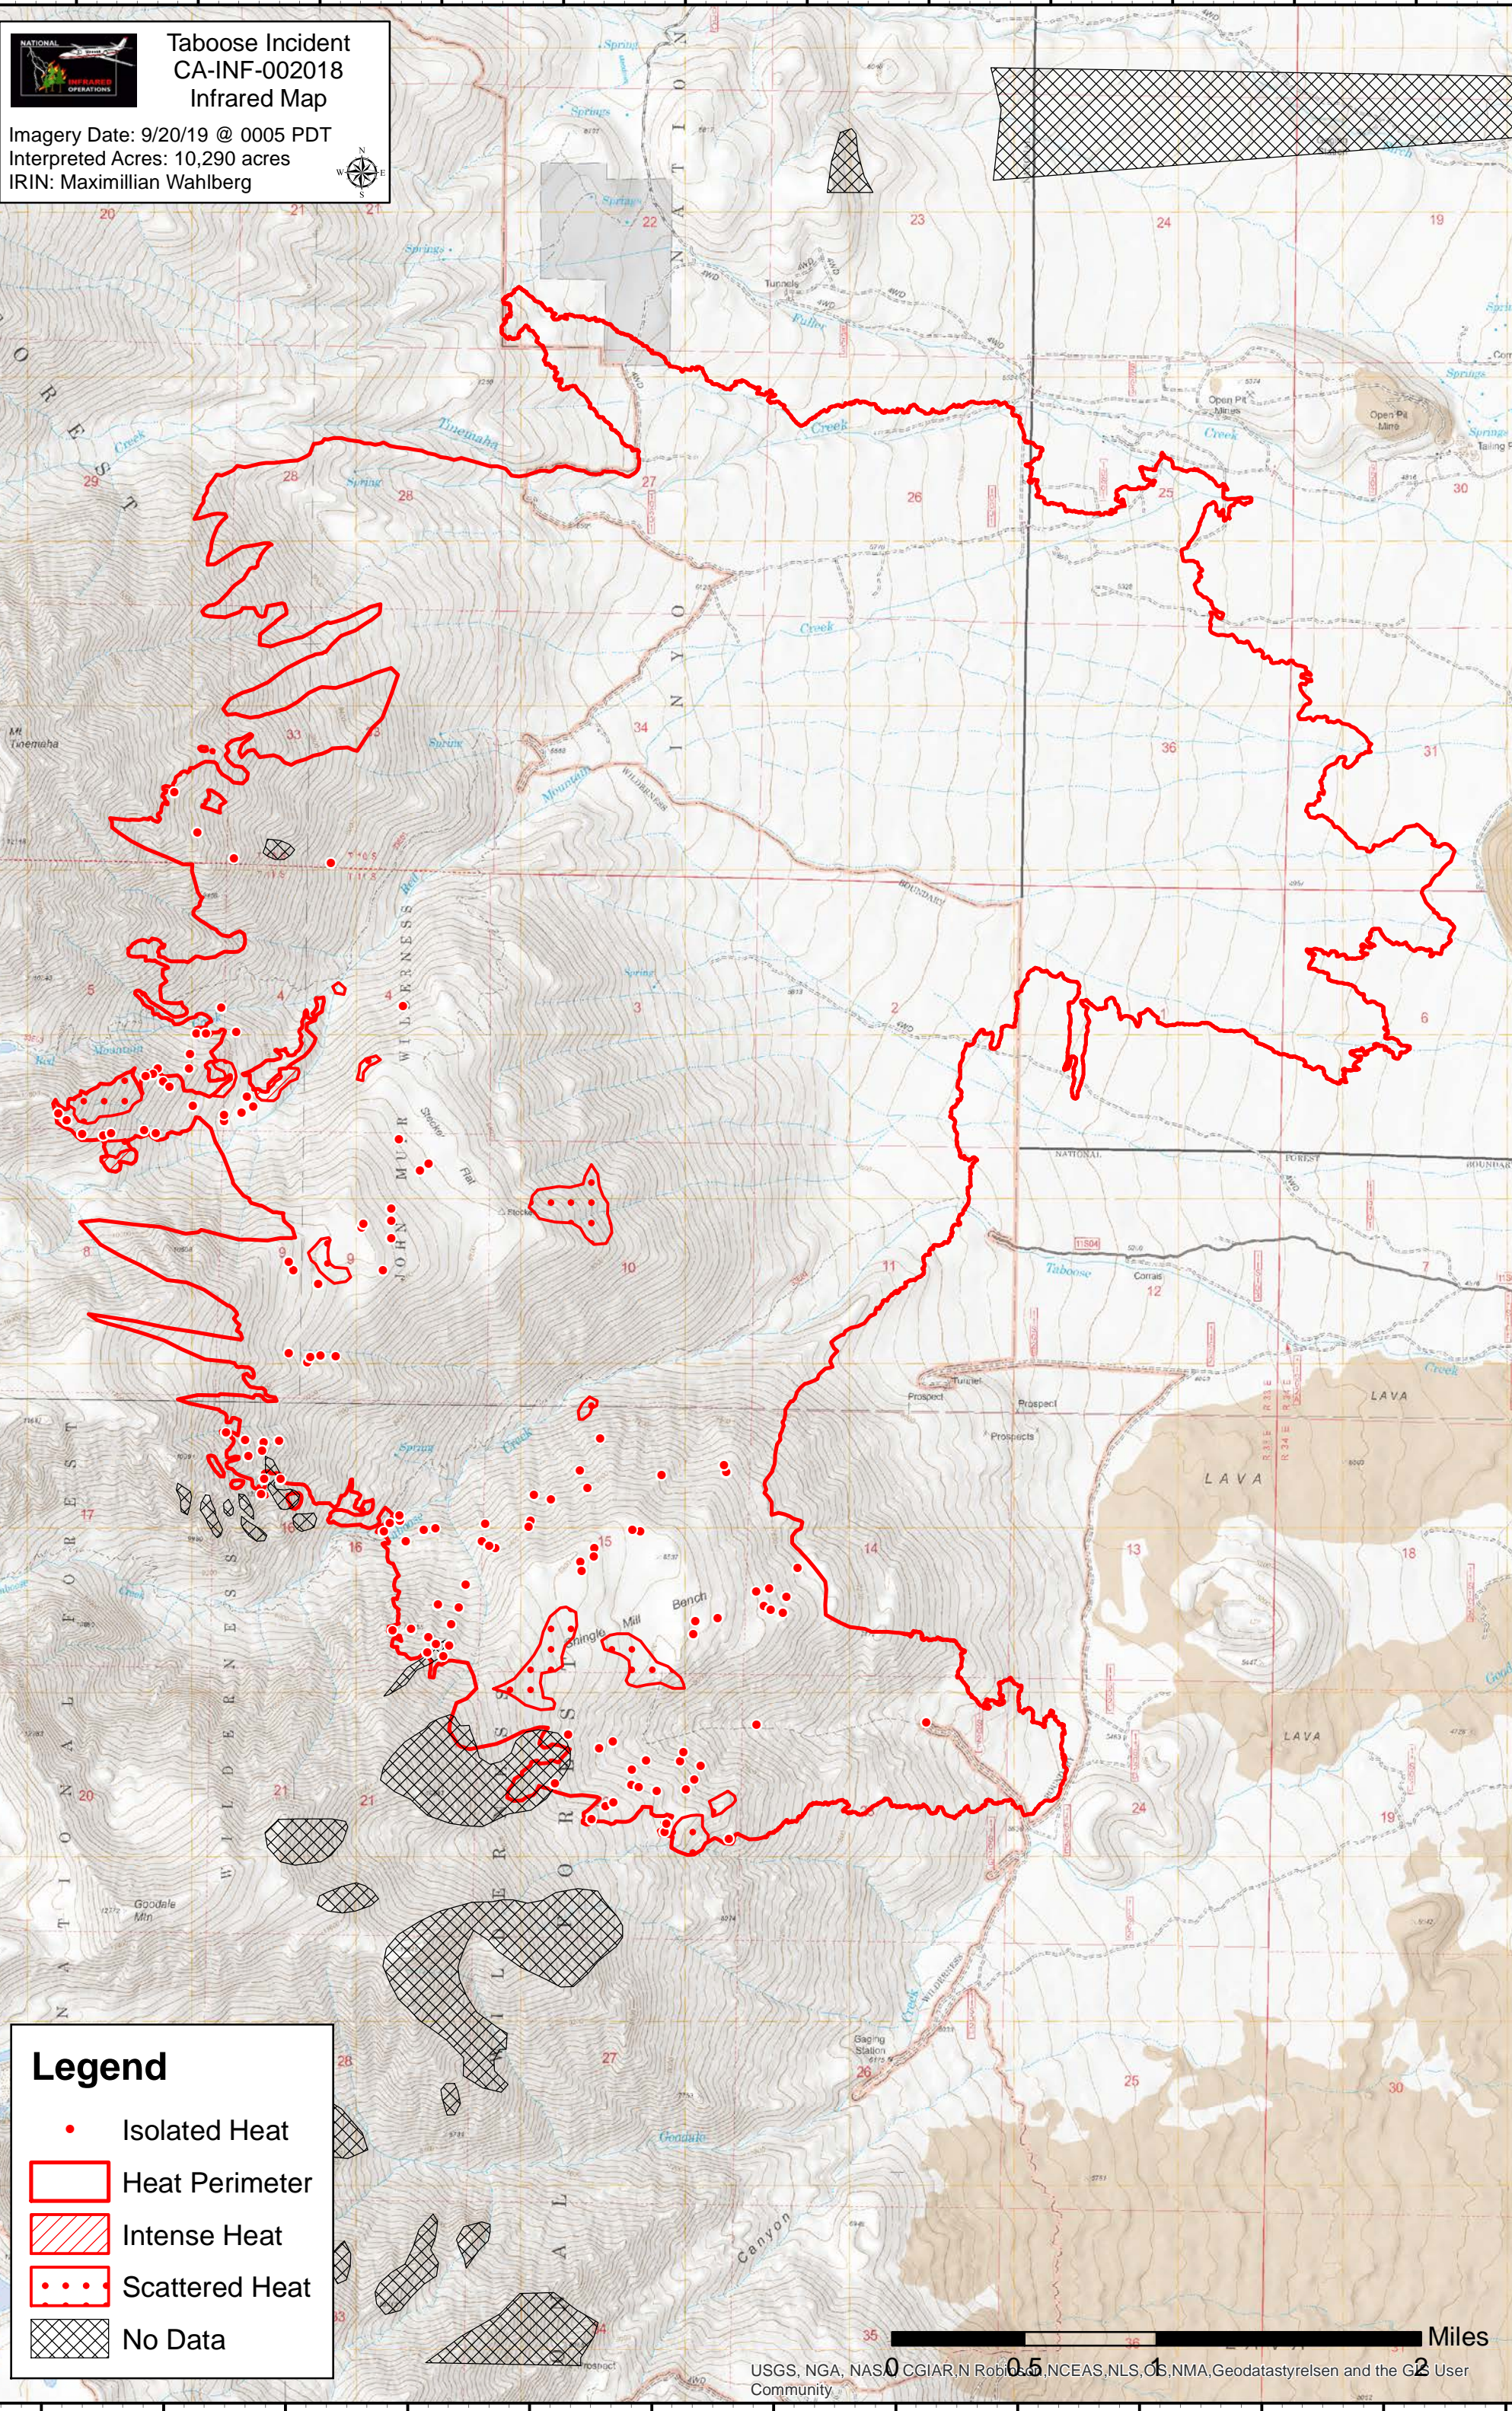

118°23'30"W 118°23'0"W 118°22'30"W 118°22'0"W 118°21'30"W 118°21'0"W 118°20'30"W 118°20'0"W 118°19'30"W 118°19'0"W 118°18'30"W 118°18'0"W

Taboose Incident
CA-INF-002018
Infrared Map
Imagery Date: 9/20/19 @ 0005 PDT
Interpreted Acres: 10,290 acres
IRIN: Maximillian Wahlberg

Legend

- Isolated Heat
- Heat Perimeter
- Intense Heat
- Scattered Heat
- No Data