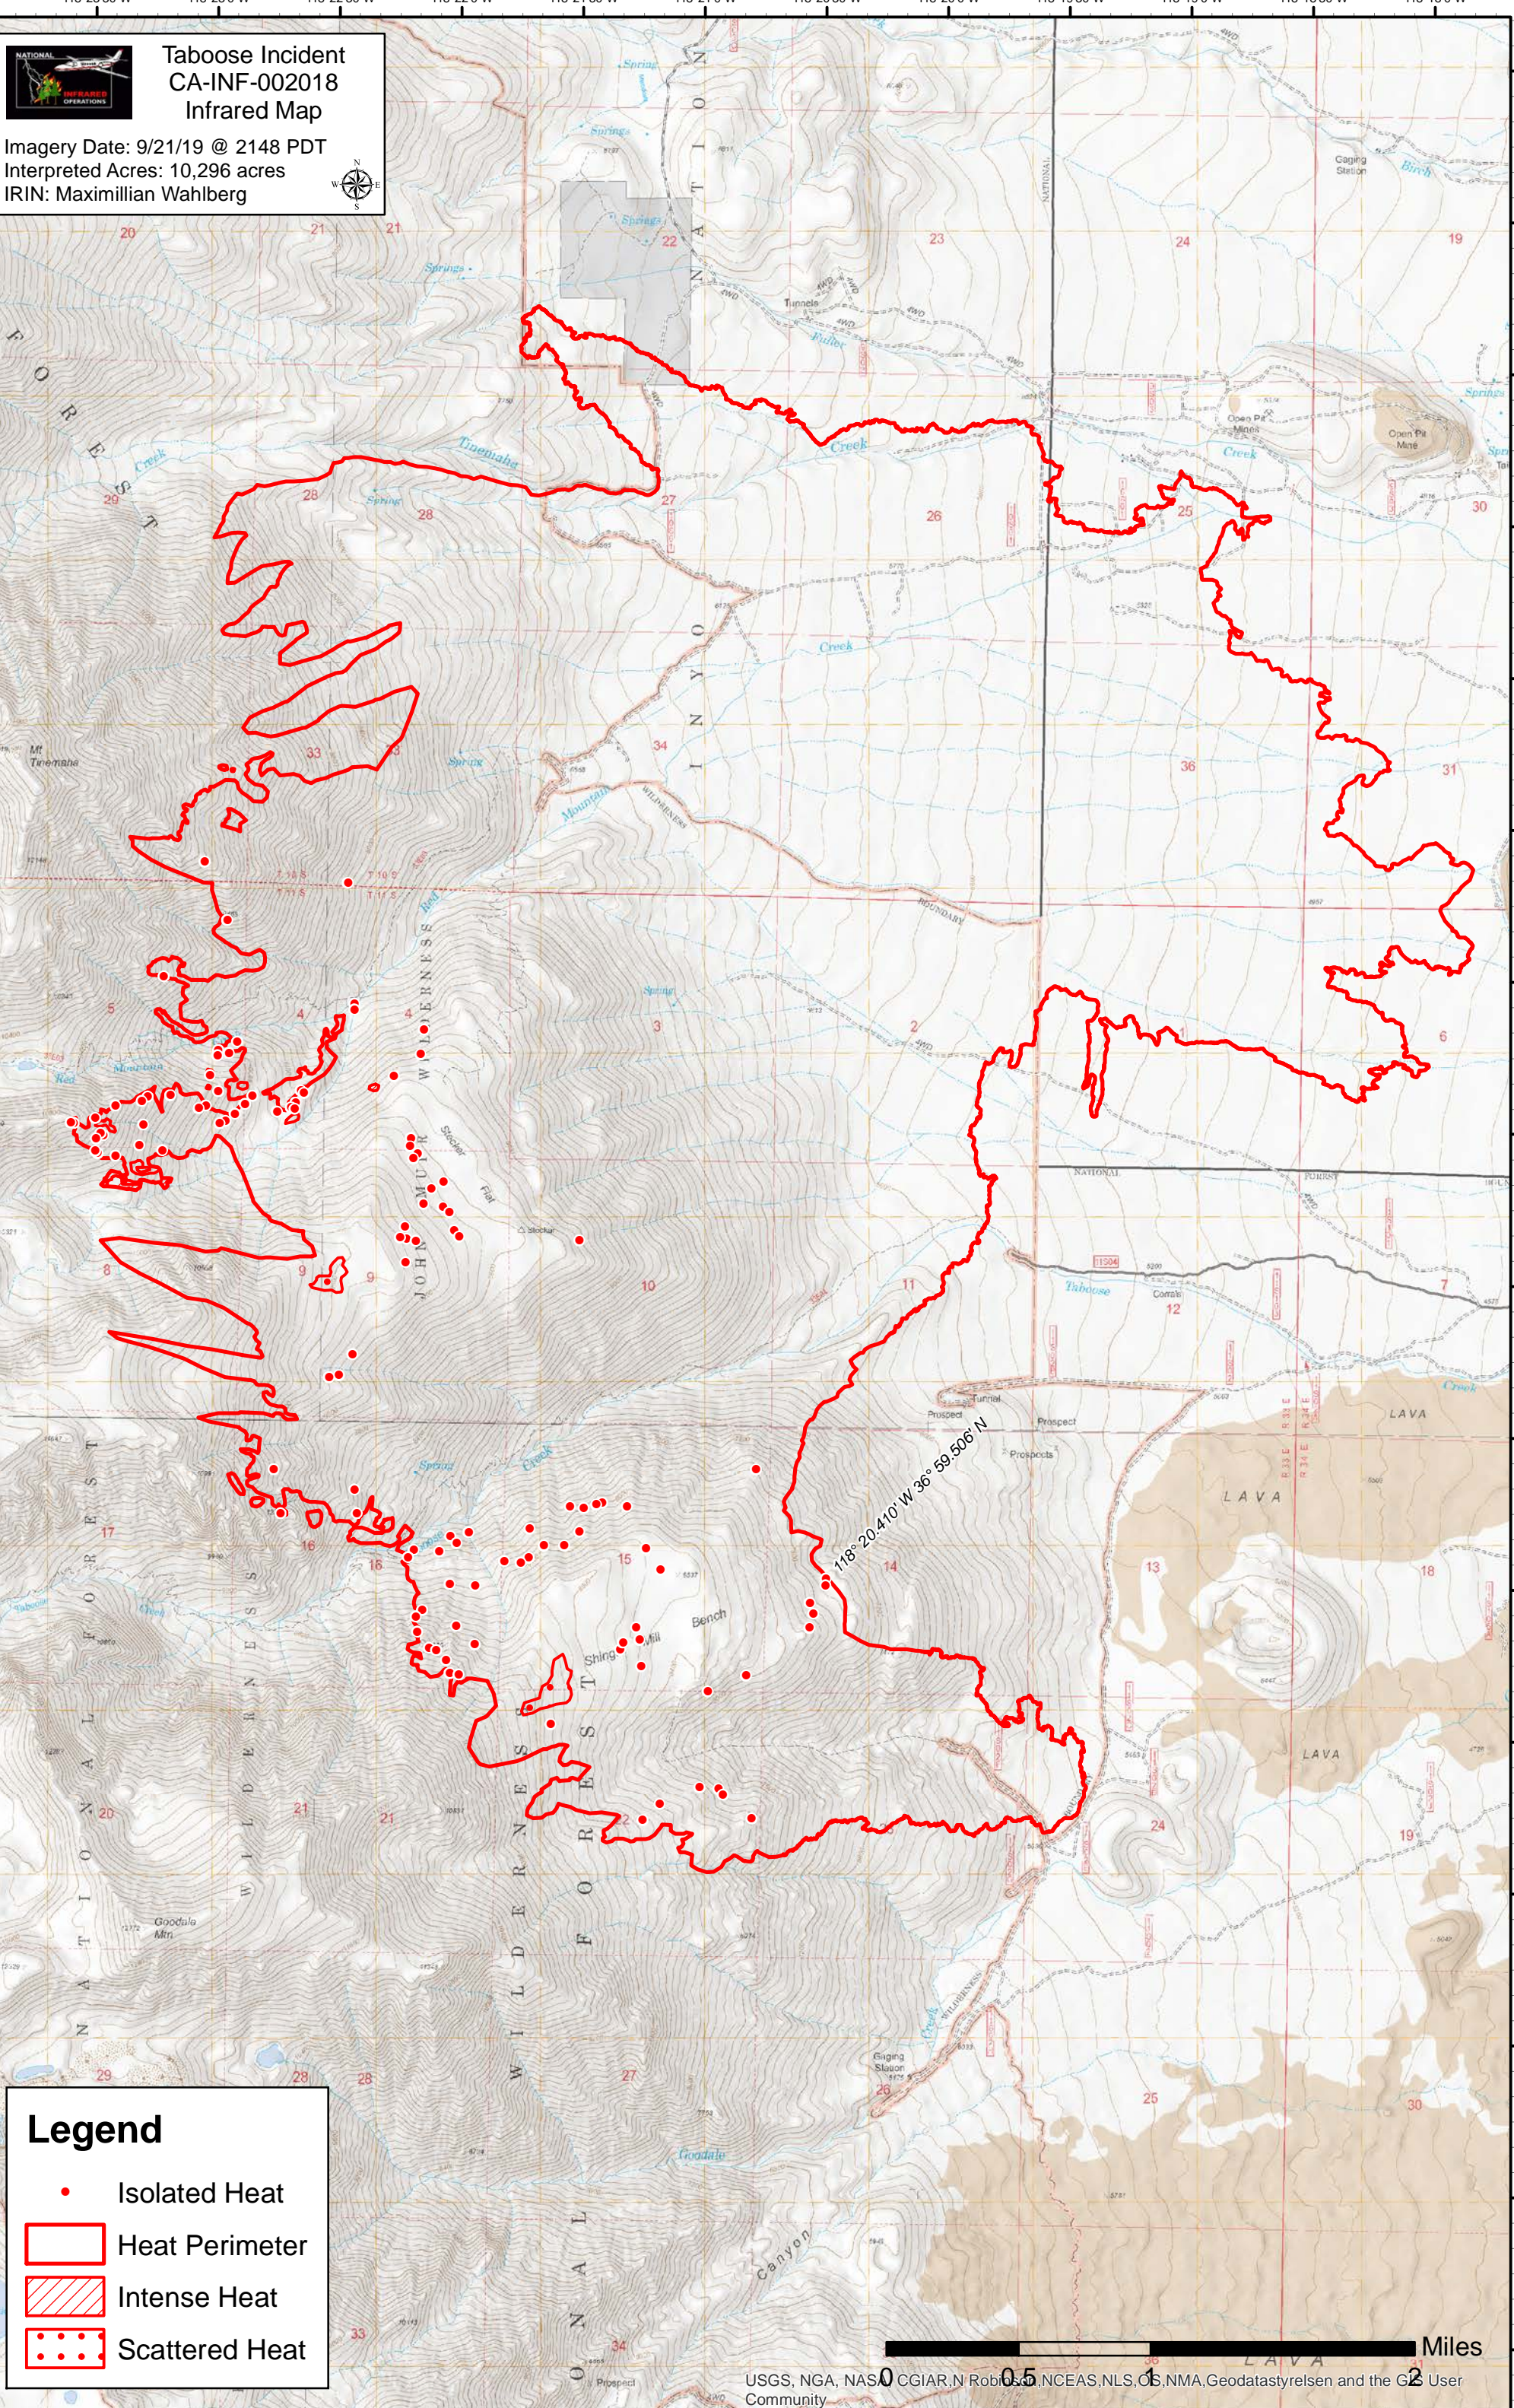

Taboose Incident
CA-INF-002018
Infrared Map

Imagery Date: 9/21/19 @ 2148 PDT
 Interpreted Acres: 10,296 acres
 IRIN: Maximillian Wahlberg

118° 20.410' W 36° 59.506' N

Legend

- Isolated Heat
- Heat Perimeter
- Intense Heat
- Scattered Heat