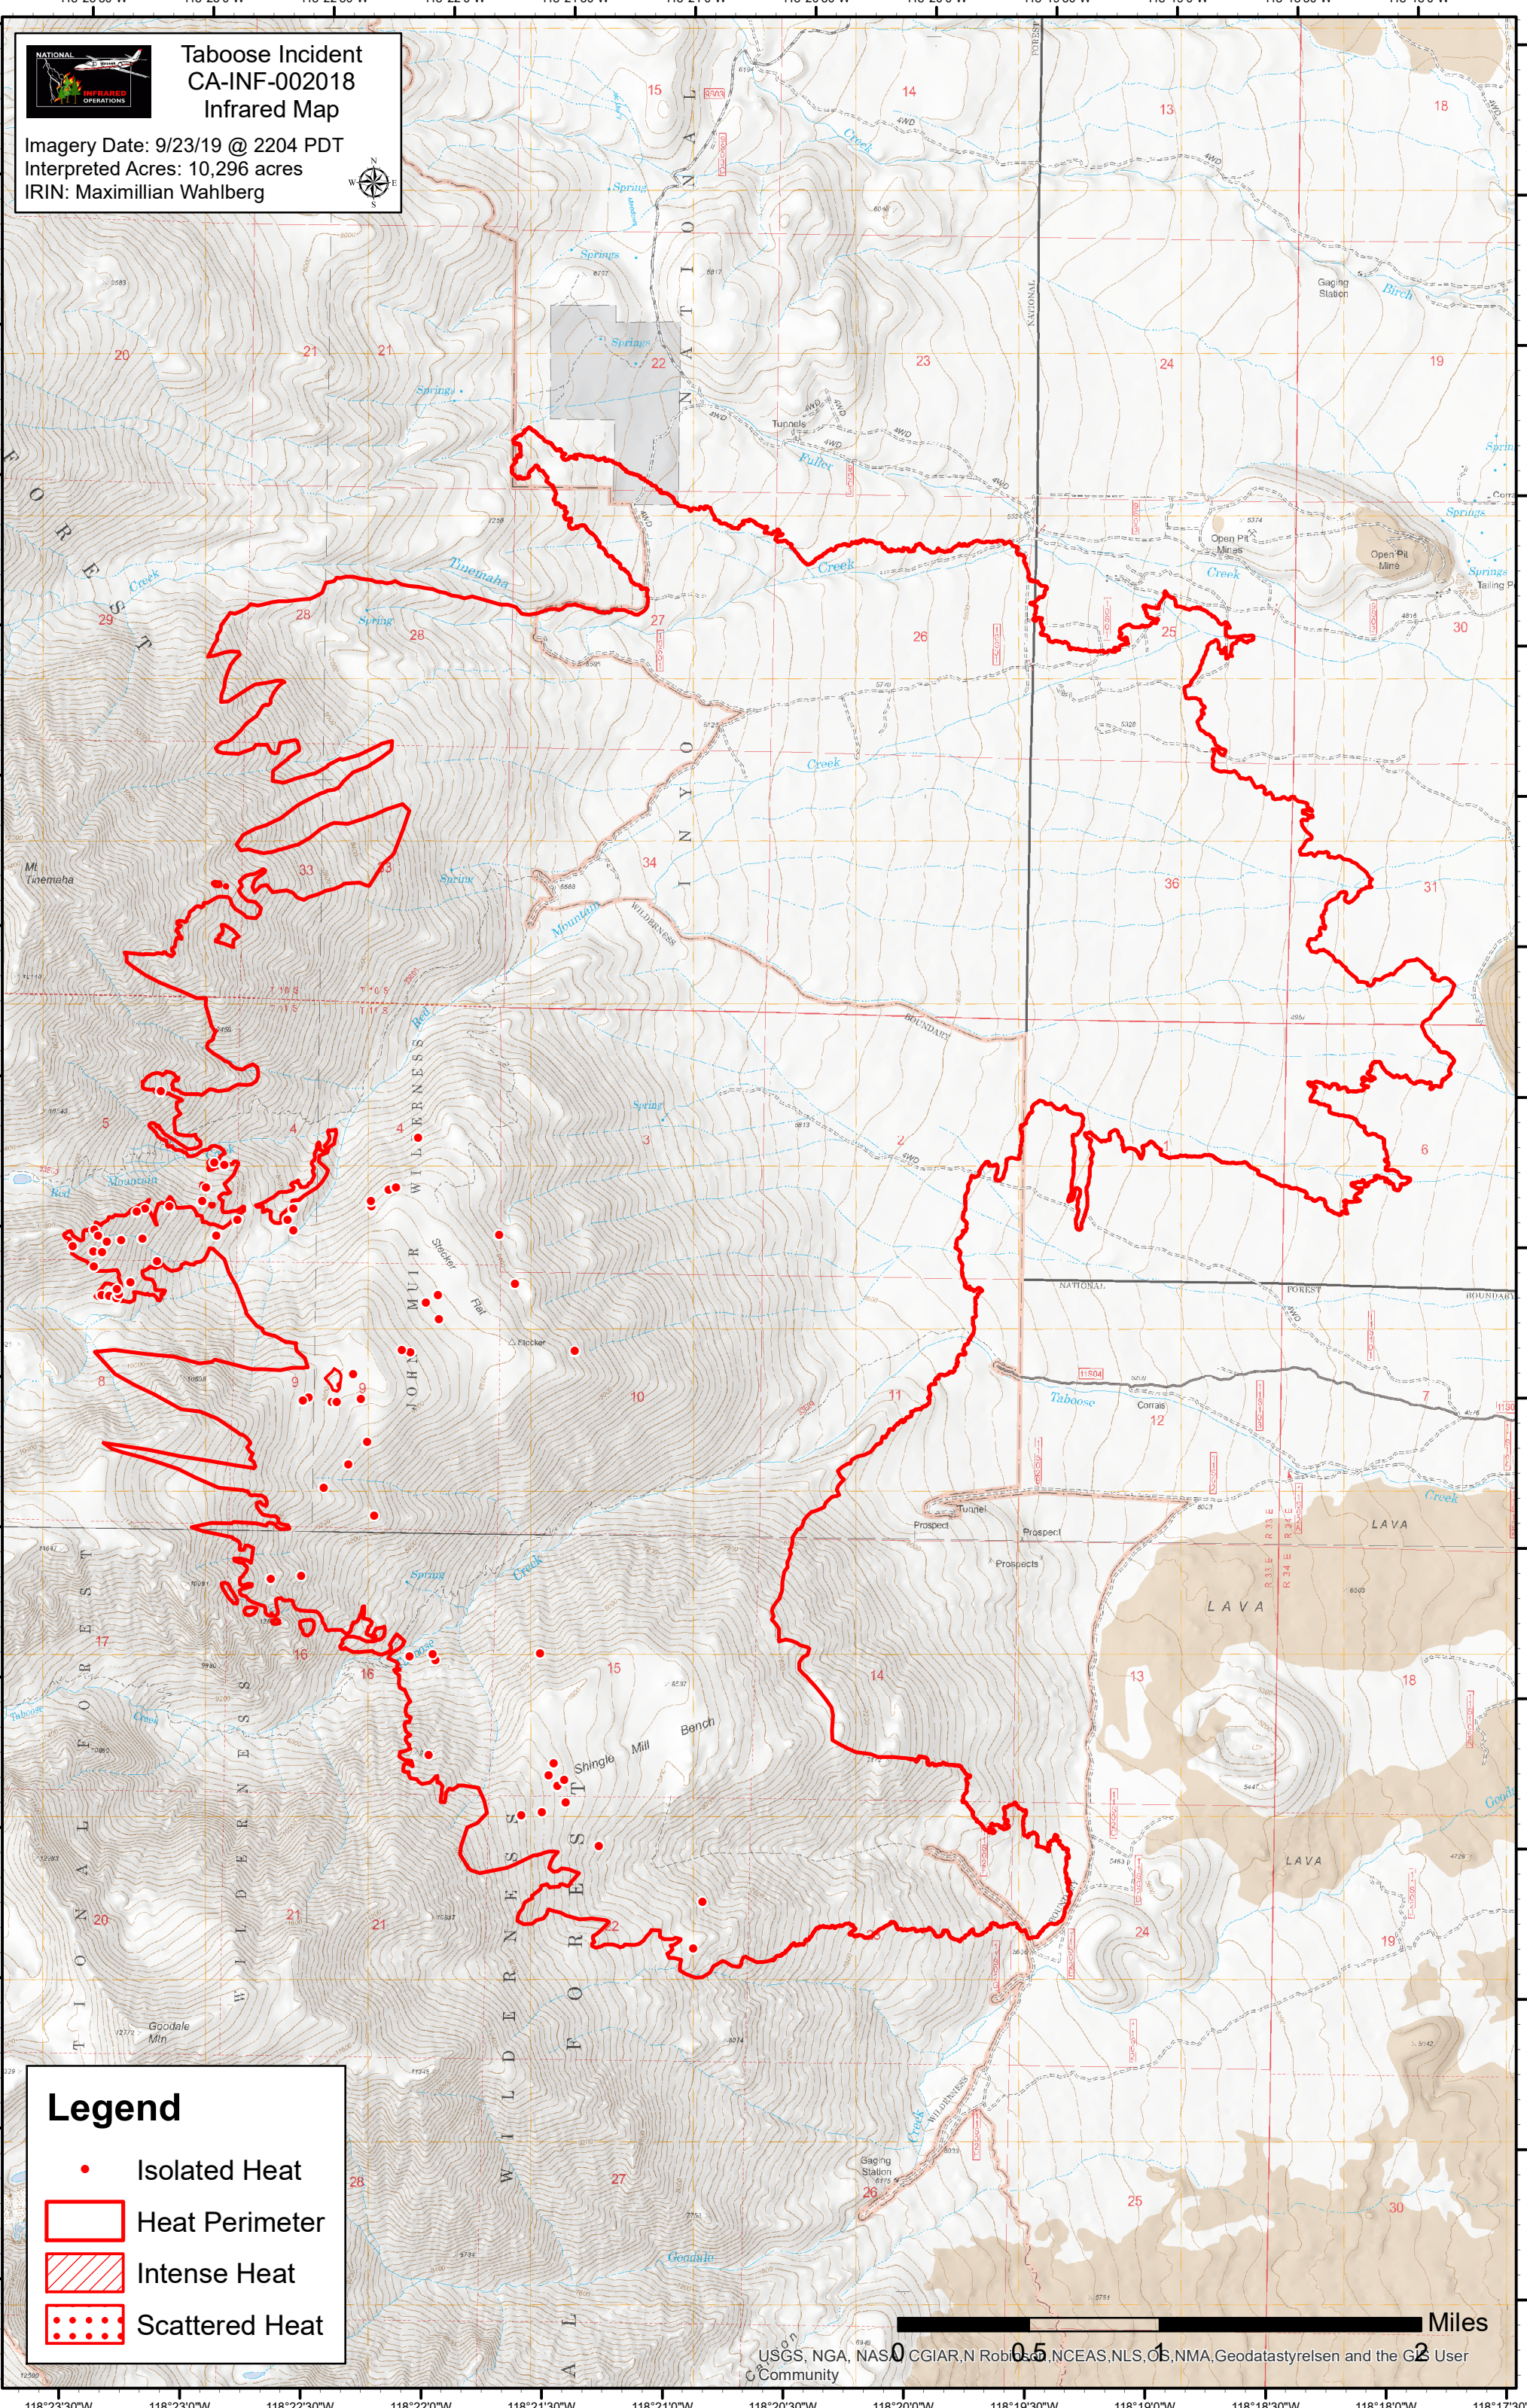

Taboose Incident
CA-INF-002018
Infrared Map

Imagery Date: 9/23/19 @ 2204 PDT
 Interpreted Acres: 10,296 acres
 IRIN: Maximillian Wahlberg

Legend

- Isolated Heat
- Heat Perimeter
- Intense Heat
- Scattered Heat

0 0.5 1 2 Miles