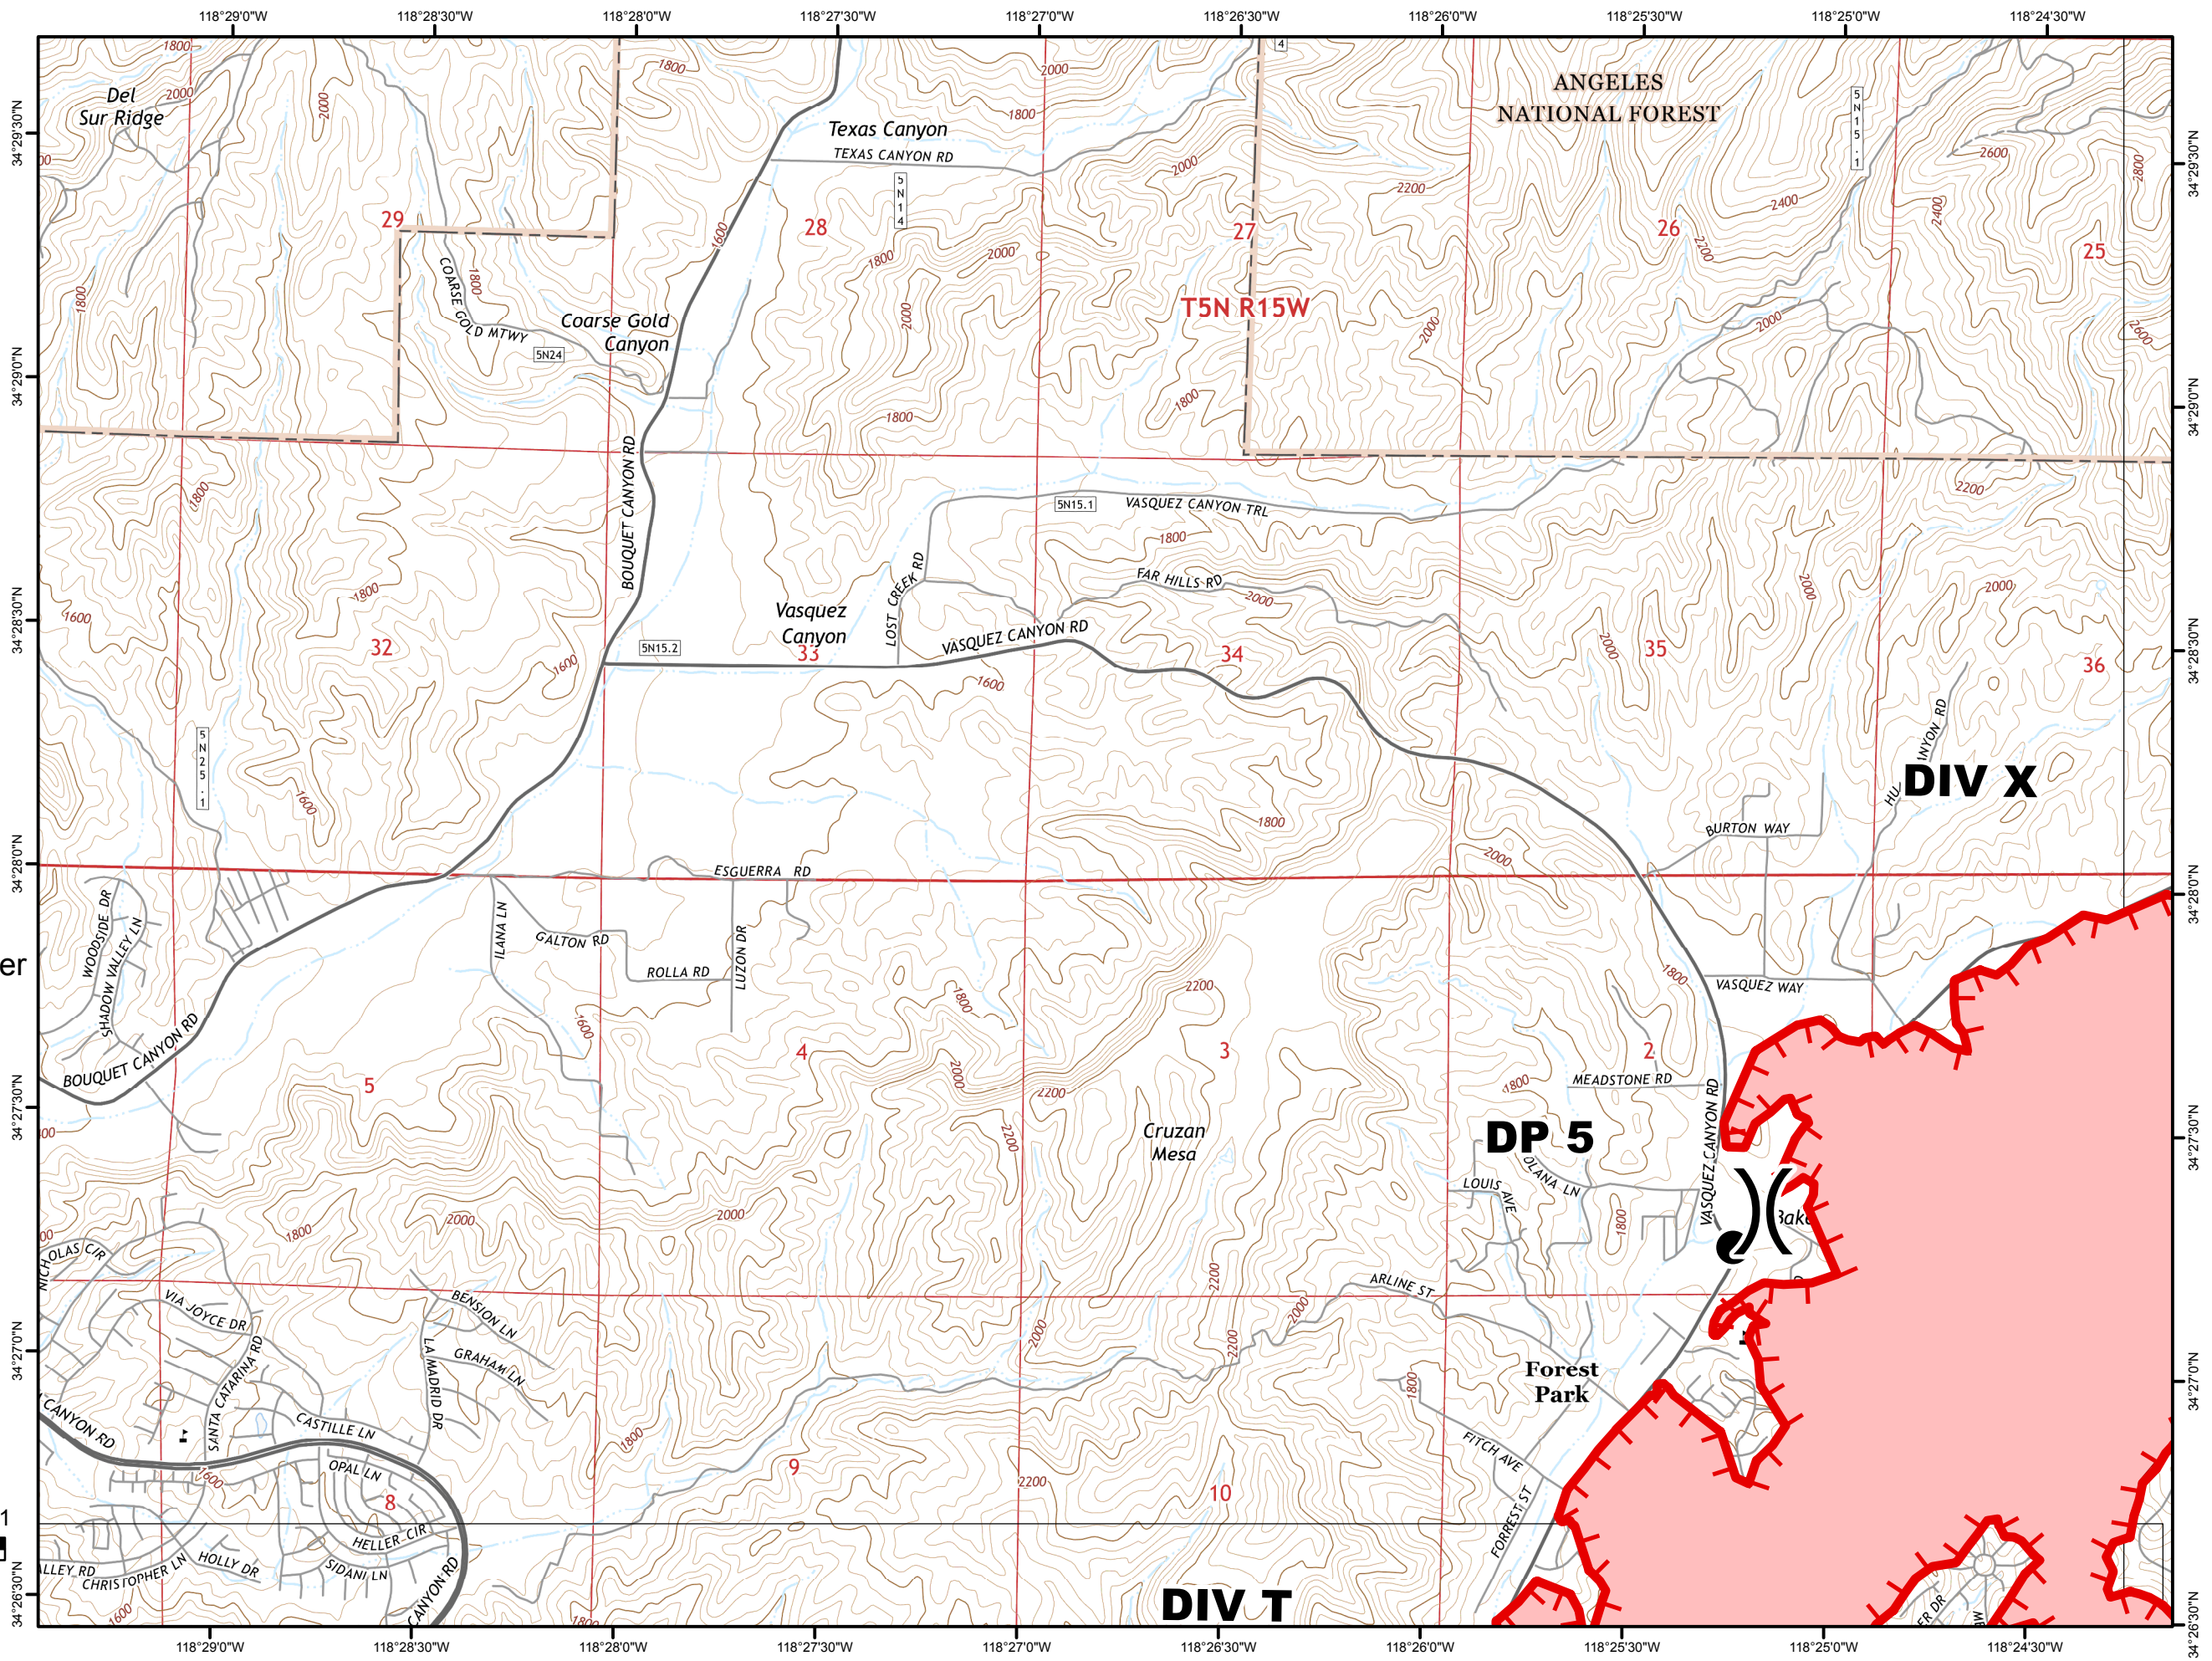

TICK INCIDENT

Incident Action Plan Map

CA-LAC-326166
Oct 26, 2019

PAGE 1 OF 5

Legend

- Drop Point
- () Division Break
- ▬ Uncontrolled Fire Edge
- Wildfire Daily Fire Perimeter

TICK INCIDENT

Incident Action Plan Map

CA-LAC-326166
Oct 26, 2019

PAGE 2 OF 5

Legend

- Division Break
- Uncontrolled Fire Edge
- Completed Dozer Line
- Completed Hand Line
- Wildfire Daily Fire Perimeter

1:24,000

TICK INCIDENT

Incident Action Plan Map

CA-LAC-326166
Oct 26, 2019

PAGE 3 OF 5

Legend

- Drop Point
-) Division Break
- Uncontrolled Fire Edge
- Completed Line
- Completed Dozer Line
- Wildfire Daily Fire Perimeter

1:24,000

TICK INCIDENT

Incident Action Plan Map

1:24,000

TICK INCIDENT

Incident Action Plan Map

CA-LAC-326166
Oct 26, 2019

PAGE 5 OF 5

Legend

- Drop Point
- ▬ Uncontrolled Fire Edge
- ▬ Completed Line
- ▭ Wildfire Daily Fire Perimeter

1:24,000