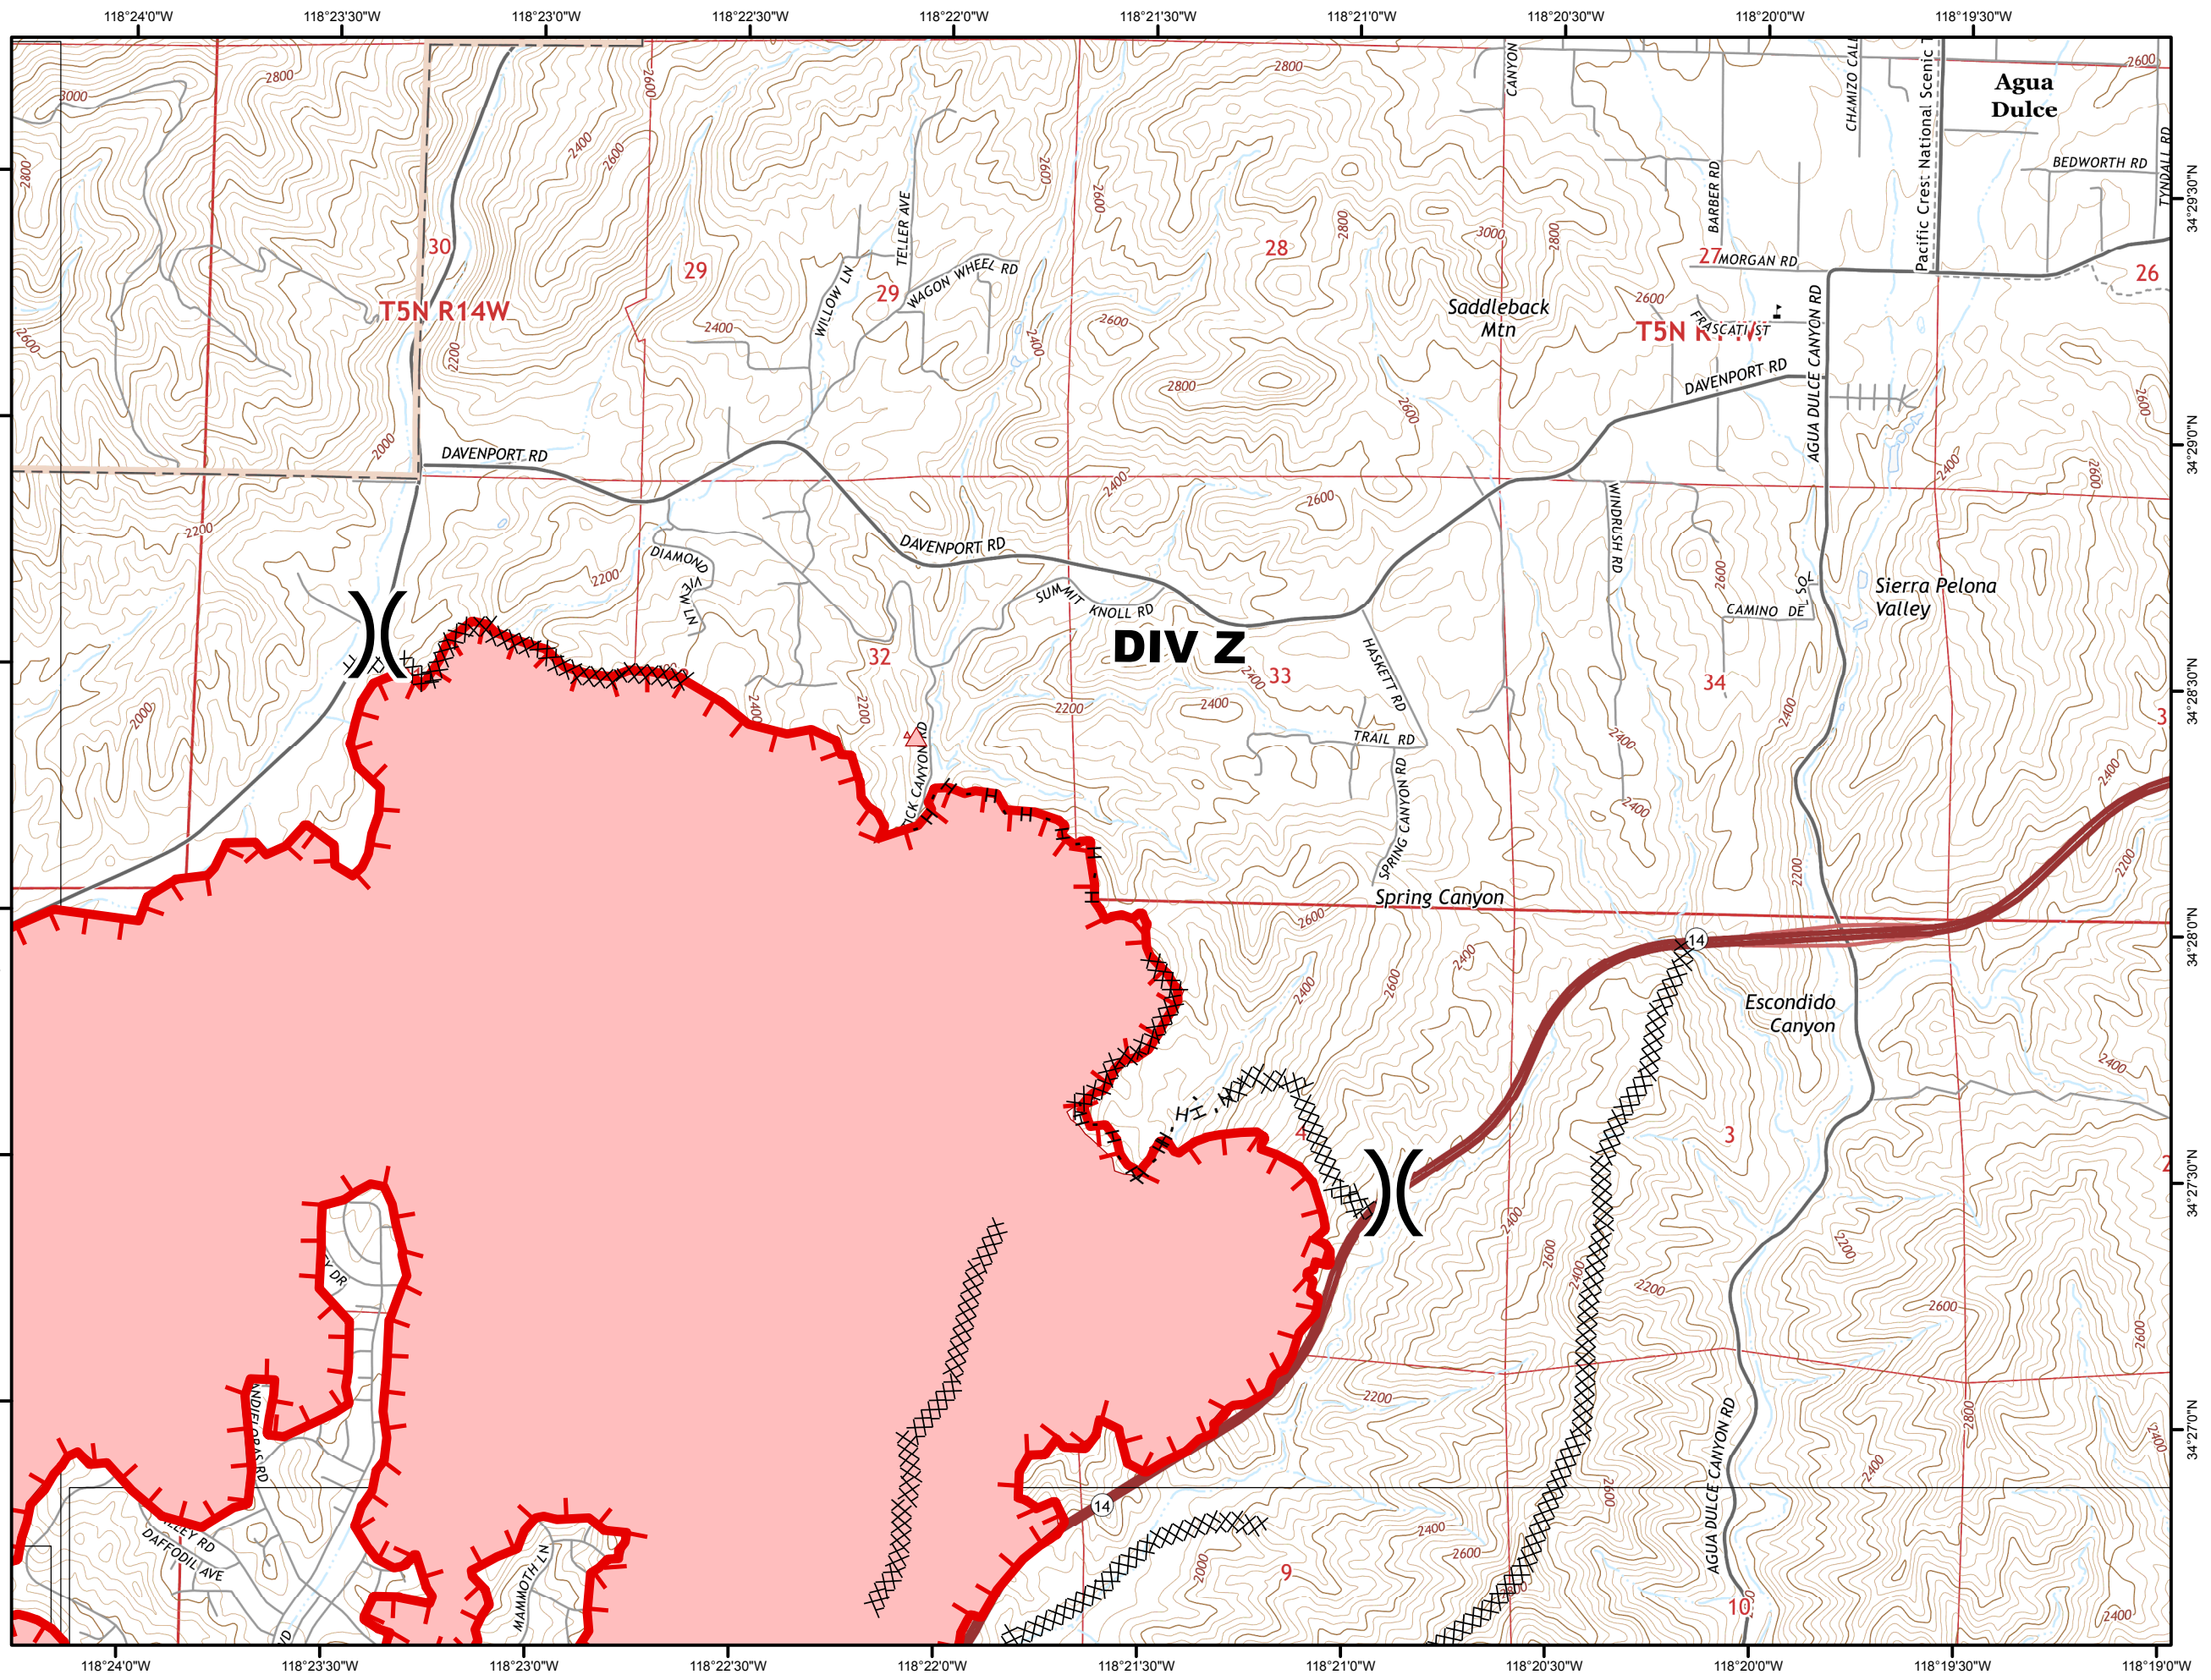

CA-LAC-326166
Oct 26, 2019

PAGE 2 OF 5

Legend

- Division Break
- Uncontrolled Fire Edge
- Completed Dozer Line
- Completed Hand Line
- Wildfire Daily Fire Perimeter

1:24,000

TICK INCIDENT

Incident Action Plan Map

CA-LAC-326166
Oct 26, 2019

PAGE 3 OF 5

Legend

- Drop Point
-) Division Break
- Uncontrolled Fire Edge
- Completed Line
- Completed Dozer Line
- Wildfire Daily Fire Perimeter

1:24,000

TICK INCIDENT

Incident Action Plan Map

CA-LAC-326166
Oct 26, 2019

PAGE 4 OF 5

Legend

- Drop Point
-) Division Break
- ▬ Uncontrolled Fire Edge
- ▬ Completed Line
- XXXXXX Completed Dozer Line
- H · H · Completed Hand Line
- ▭ Wildfire Daily Fire Perimeter

1:24,000

TICK INCIDENT

Incident Action Plan Map

CA-LAC-326166
Oct 26, 2019

PAGE 5 OF 5

Legend

- Drop Point
- ▬ Uncontrolled Fire Edge
- ▬ Completed Line
- ▭ Wildfire Daily Fire Perimeter

1:24,000