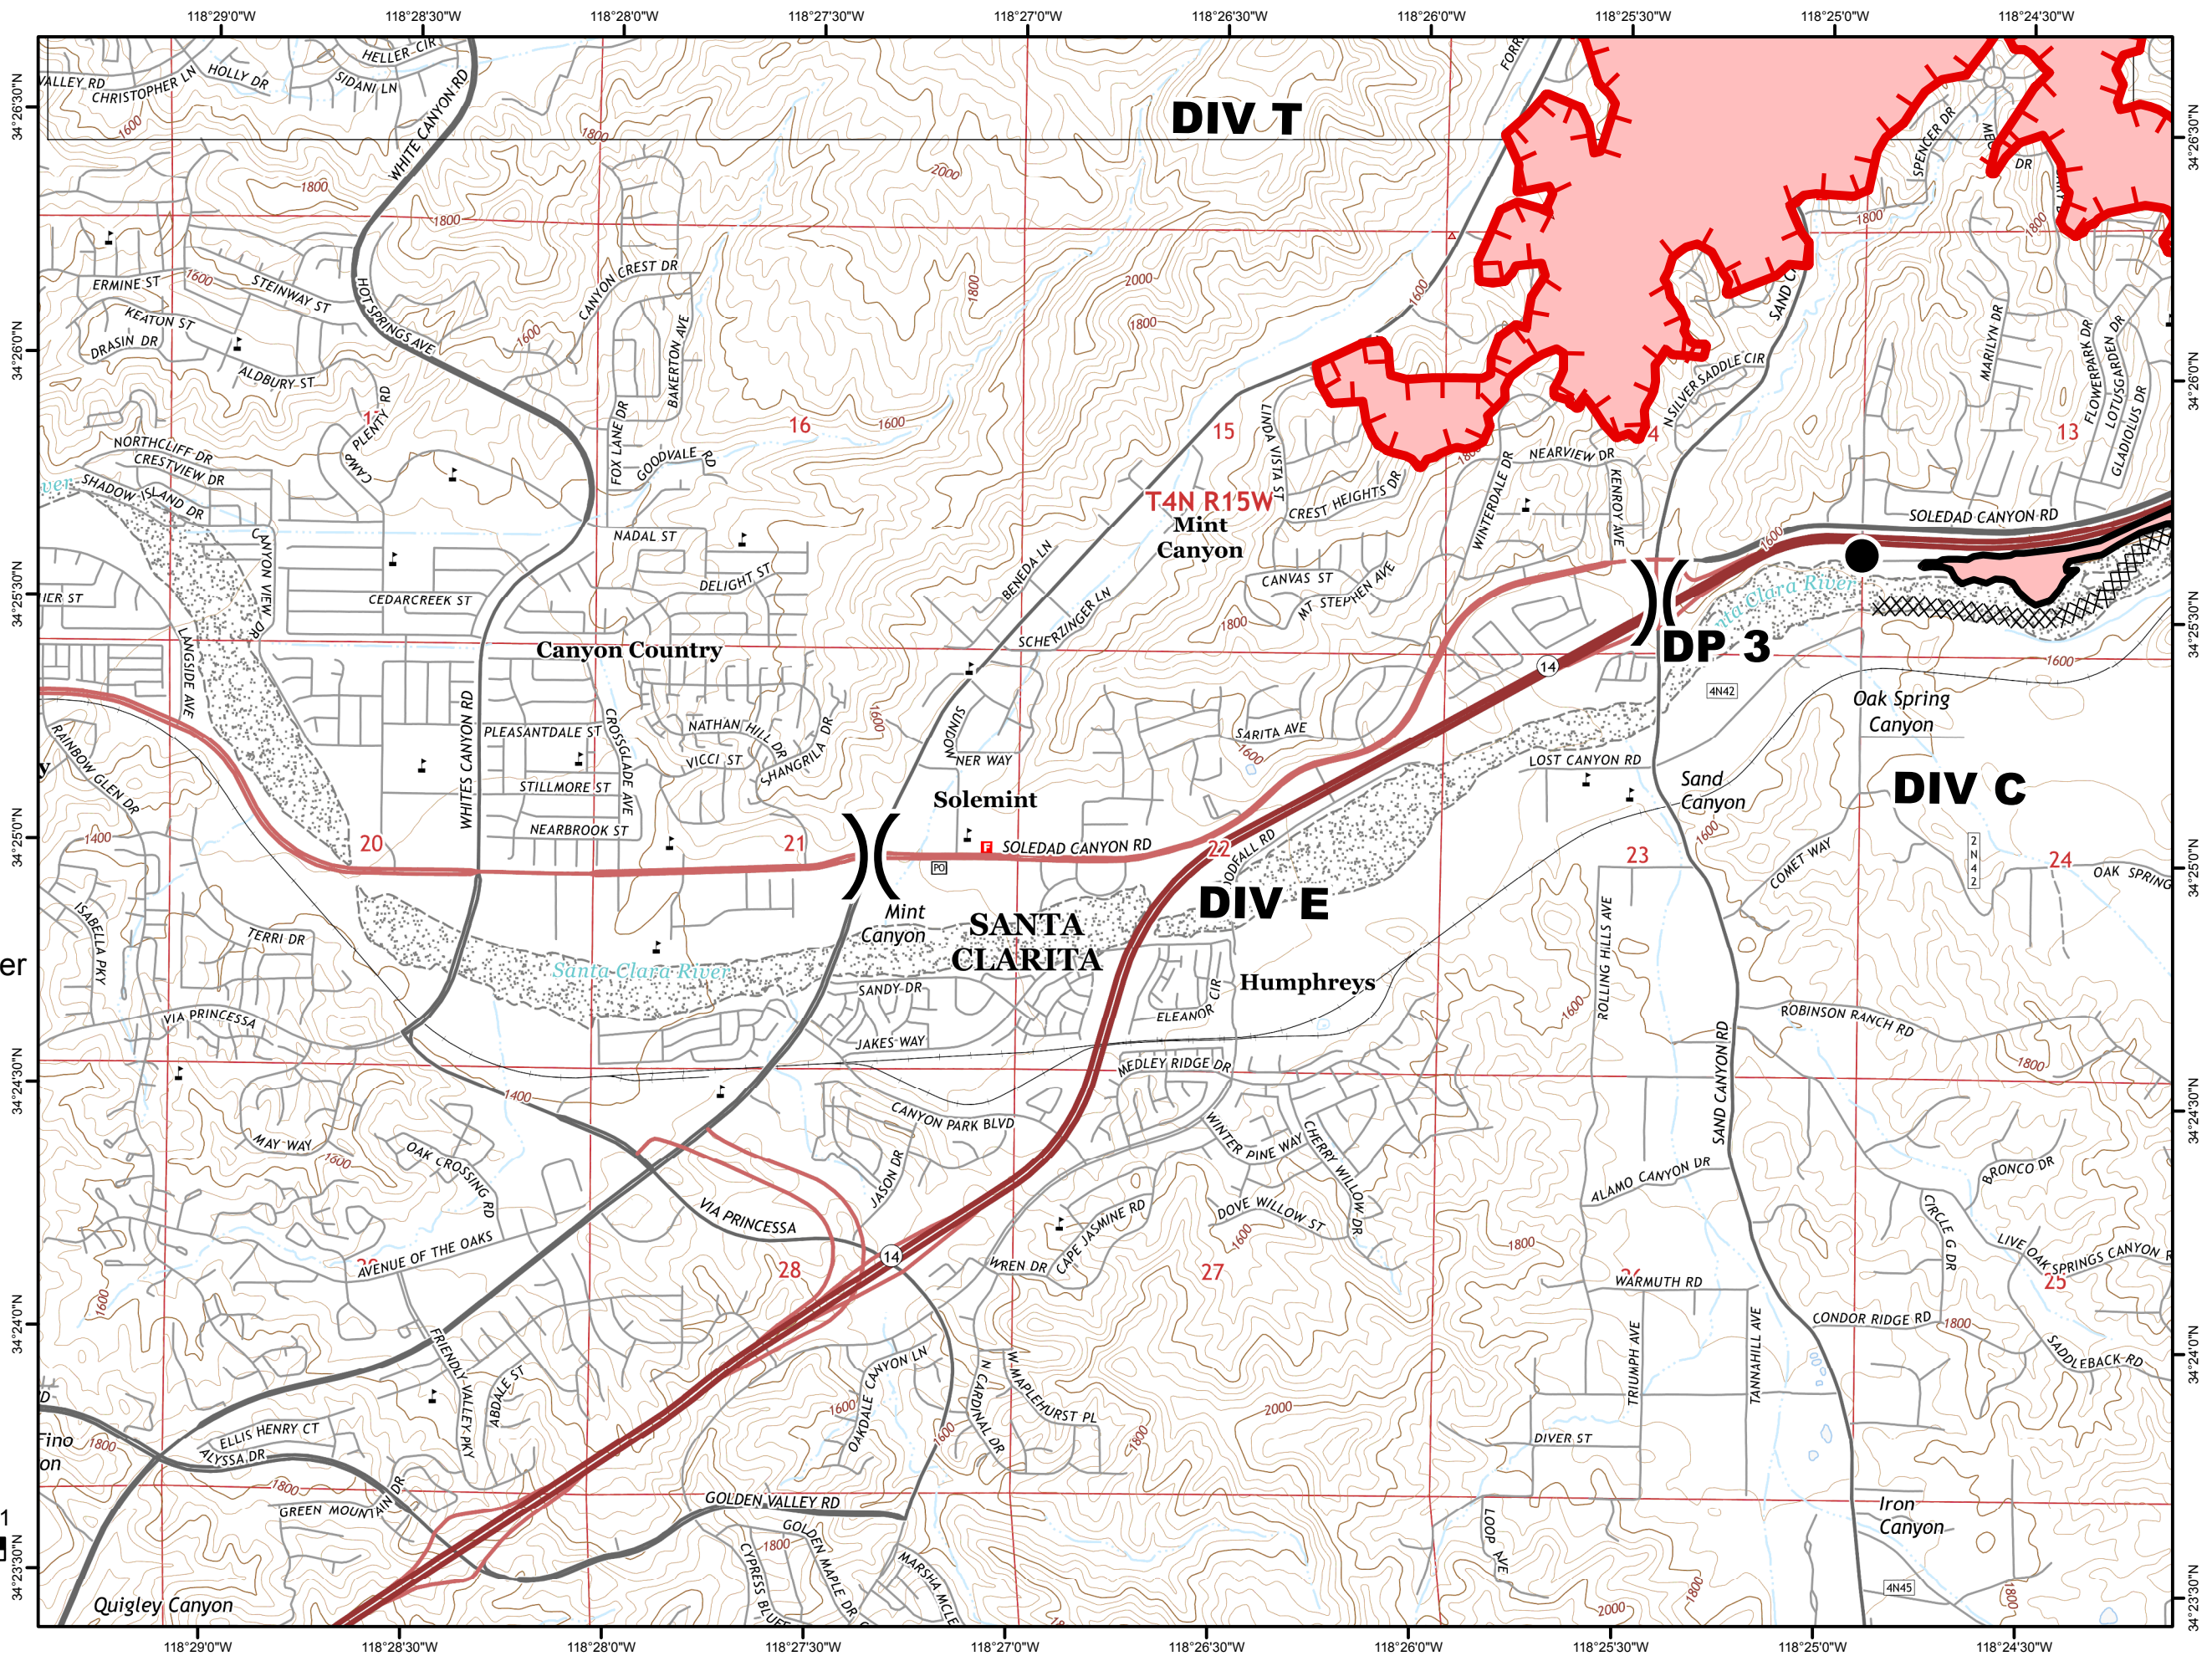

CA-LAC-326166
Oct 26, 2019

PAGE 2 OF 5

Legend

- Division Break
- Uncontrolled Fire Edge
- Completed Dozer Line
- Completed Hand Line
- Wildfire Daily Fire Perimeter

1:24,000

TICK INCIDENT

Incident Action Plan Map

CA-LAC-326166
Oct 26, 2019

PAGE 3 OF 5

Legend

- Drop Point
-) Division Break
- Uncontrolled Fire Edge
- Completed Line
- Completed Dozer Line
- Wildfire Daily Fire Perimeter

1:24,000

TICK INCIDENT

Incident Action Plan Map

CA-LAC-326166
Oct 26, 2019

PAGE 4 OF 5

Legend

- Drop Point
-) Division Break
- ▬ Uncontrolled Fire Edge
- ▬ Completed Line
- XXXXXX Completed Dozer Line
- H · H · Completed Hand Line
- ▭ Wildfire Daily Fire Perimeter

1:24,000

TICK INCIDENT

Incident Action Plan Map

CA-LAC-326166
Oct 26, 2019

PAGE 5 OF 5

Legend

- Drop Point
- ▬ Uncontrolled Fire Edge
- ▬ Completed Line
- ▭ Wildfire Daily Fire Perimeter

1:24,000