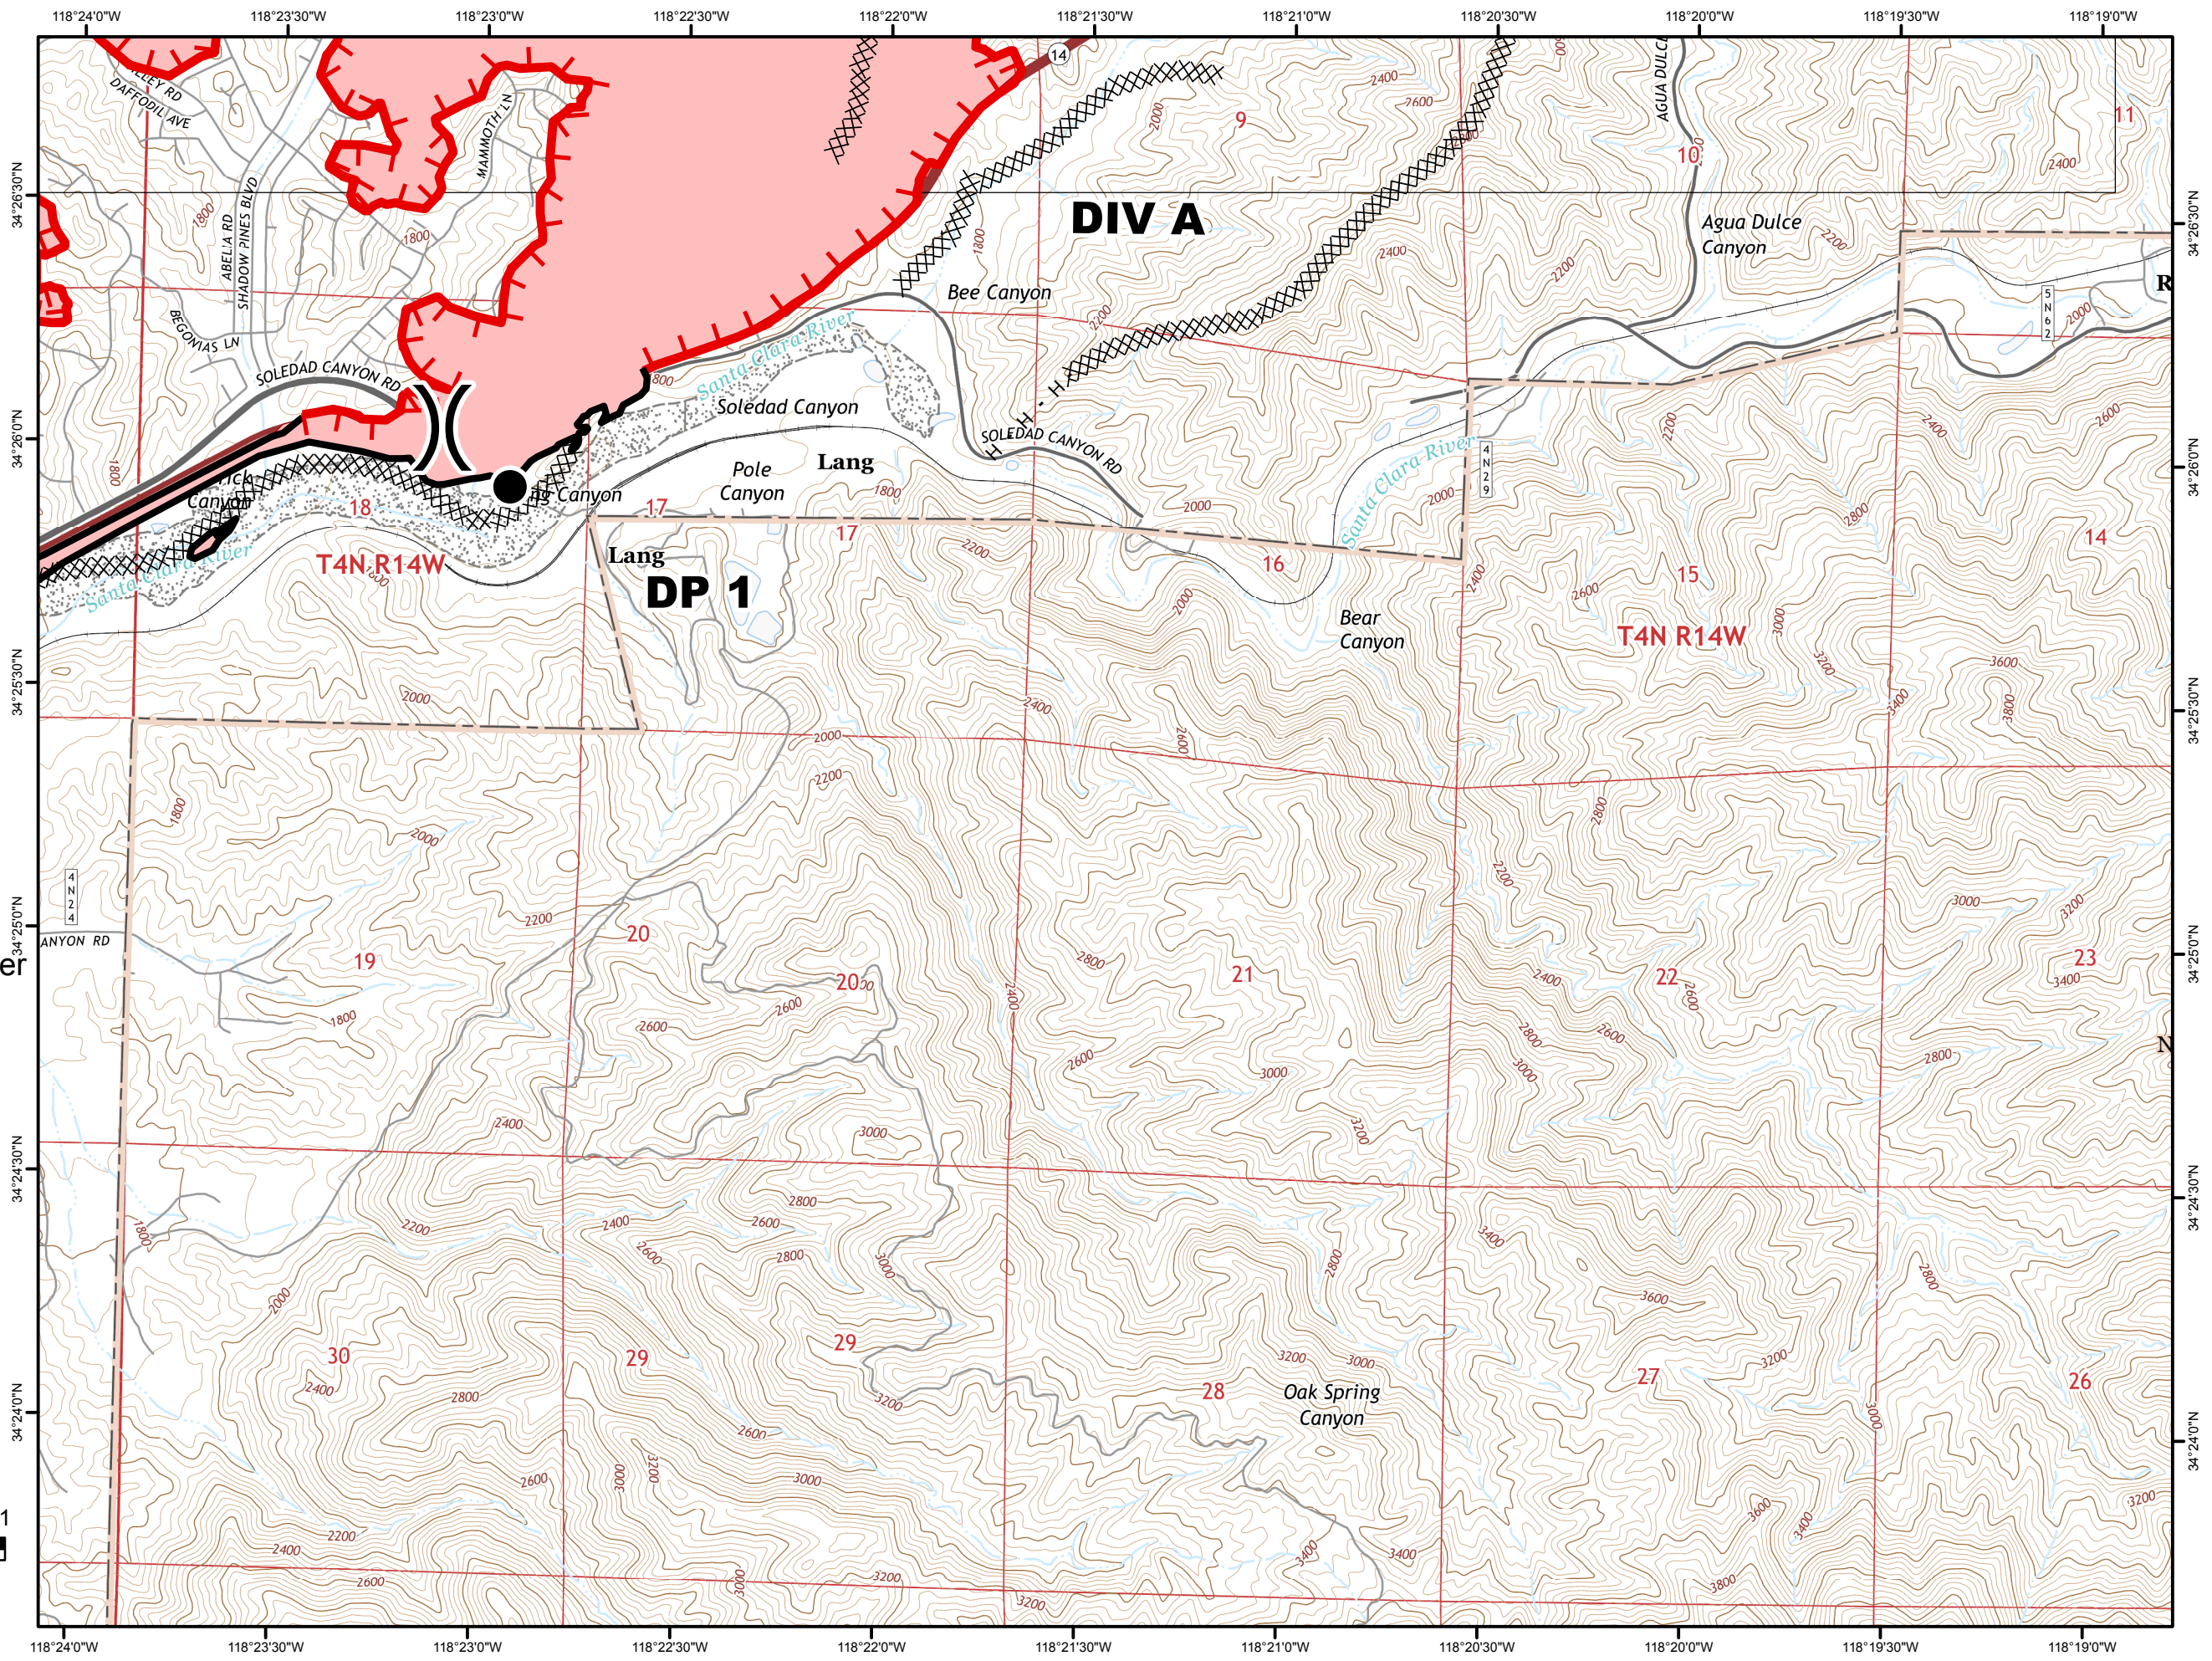

CA-LAC-326166
Oct 26, 2019

PAGE 2 OF 5

Legend

- Division Break
- Uncontrolled Fire Edge
- Completed Dozer Line
- Completed Hand Line
- Wildfire Daily Fire Perimeter

1:24,000

TICK INCIDENT

Incident Action Plan Map

CA-LAC-326166
Oct 26, 2019

PAGE 3 OF 5

Legend

- Drop Point
-) Division Break
- Uncontrolled Fire Edge
- Completed Line
- Completed Dozer Line
- Wildfire Daily Fire Perimeter

1:24,000

TICK INCIDENT

Incident Action Plan Map

CA-LAC-326166
Oct 26, 2019

PAGE 4 OF 5

Legend

- Drop Point
-) Division Break
- ▬ Uncontrolled Fire Edge
- ▬ Completed Line
- XXXXXX Completed Dozer Line
- H · H · Completed Hand Line
- ▭ Wildfire Daily Fire Perimeter

1:24,000

TICK INCIDENT

Incident Action Plan Map

CA-LAC-326166
Oct 26, 2019

PAGE 5 OF 5

Legend

- Drop Point
- ▬ Uncontrolled Fire Edge
- ▬ Completed Line
- ▭ Wildfire Daily Fire Perimeter

1:24,000