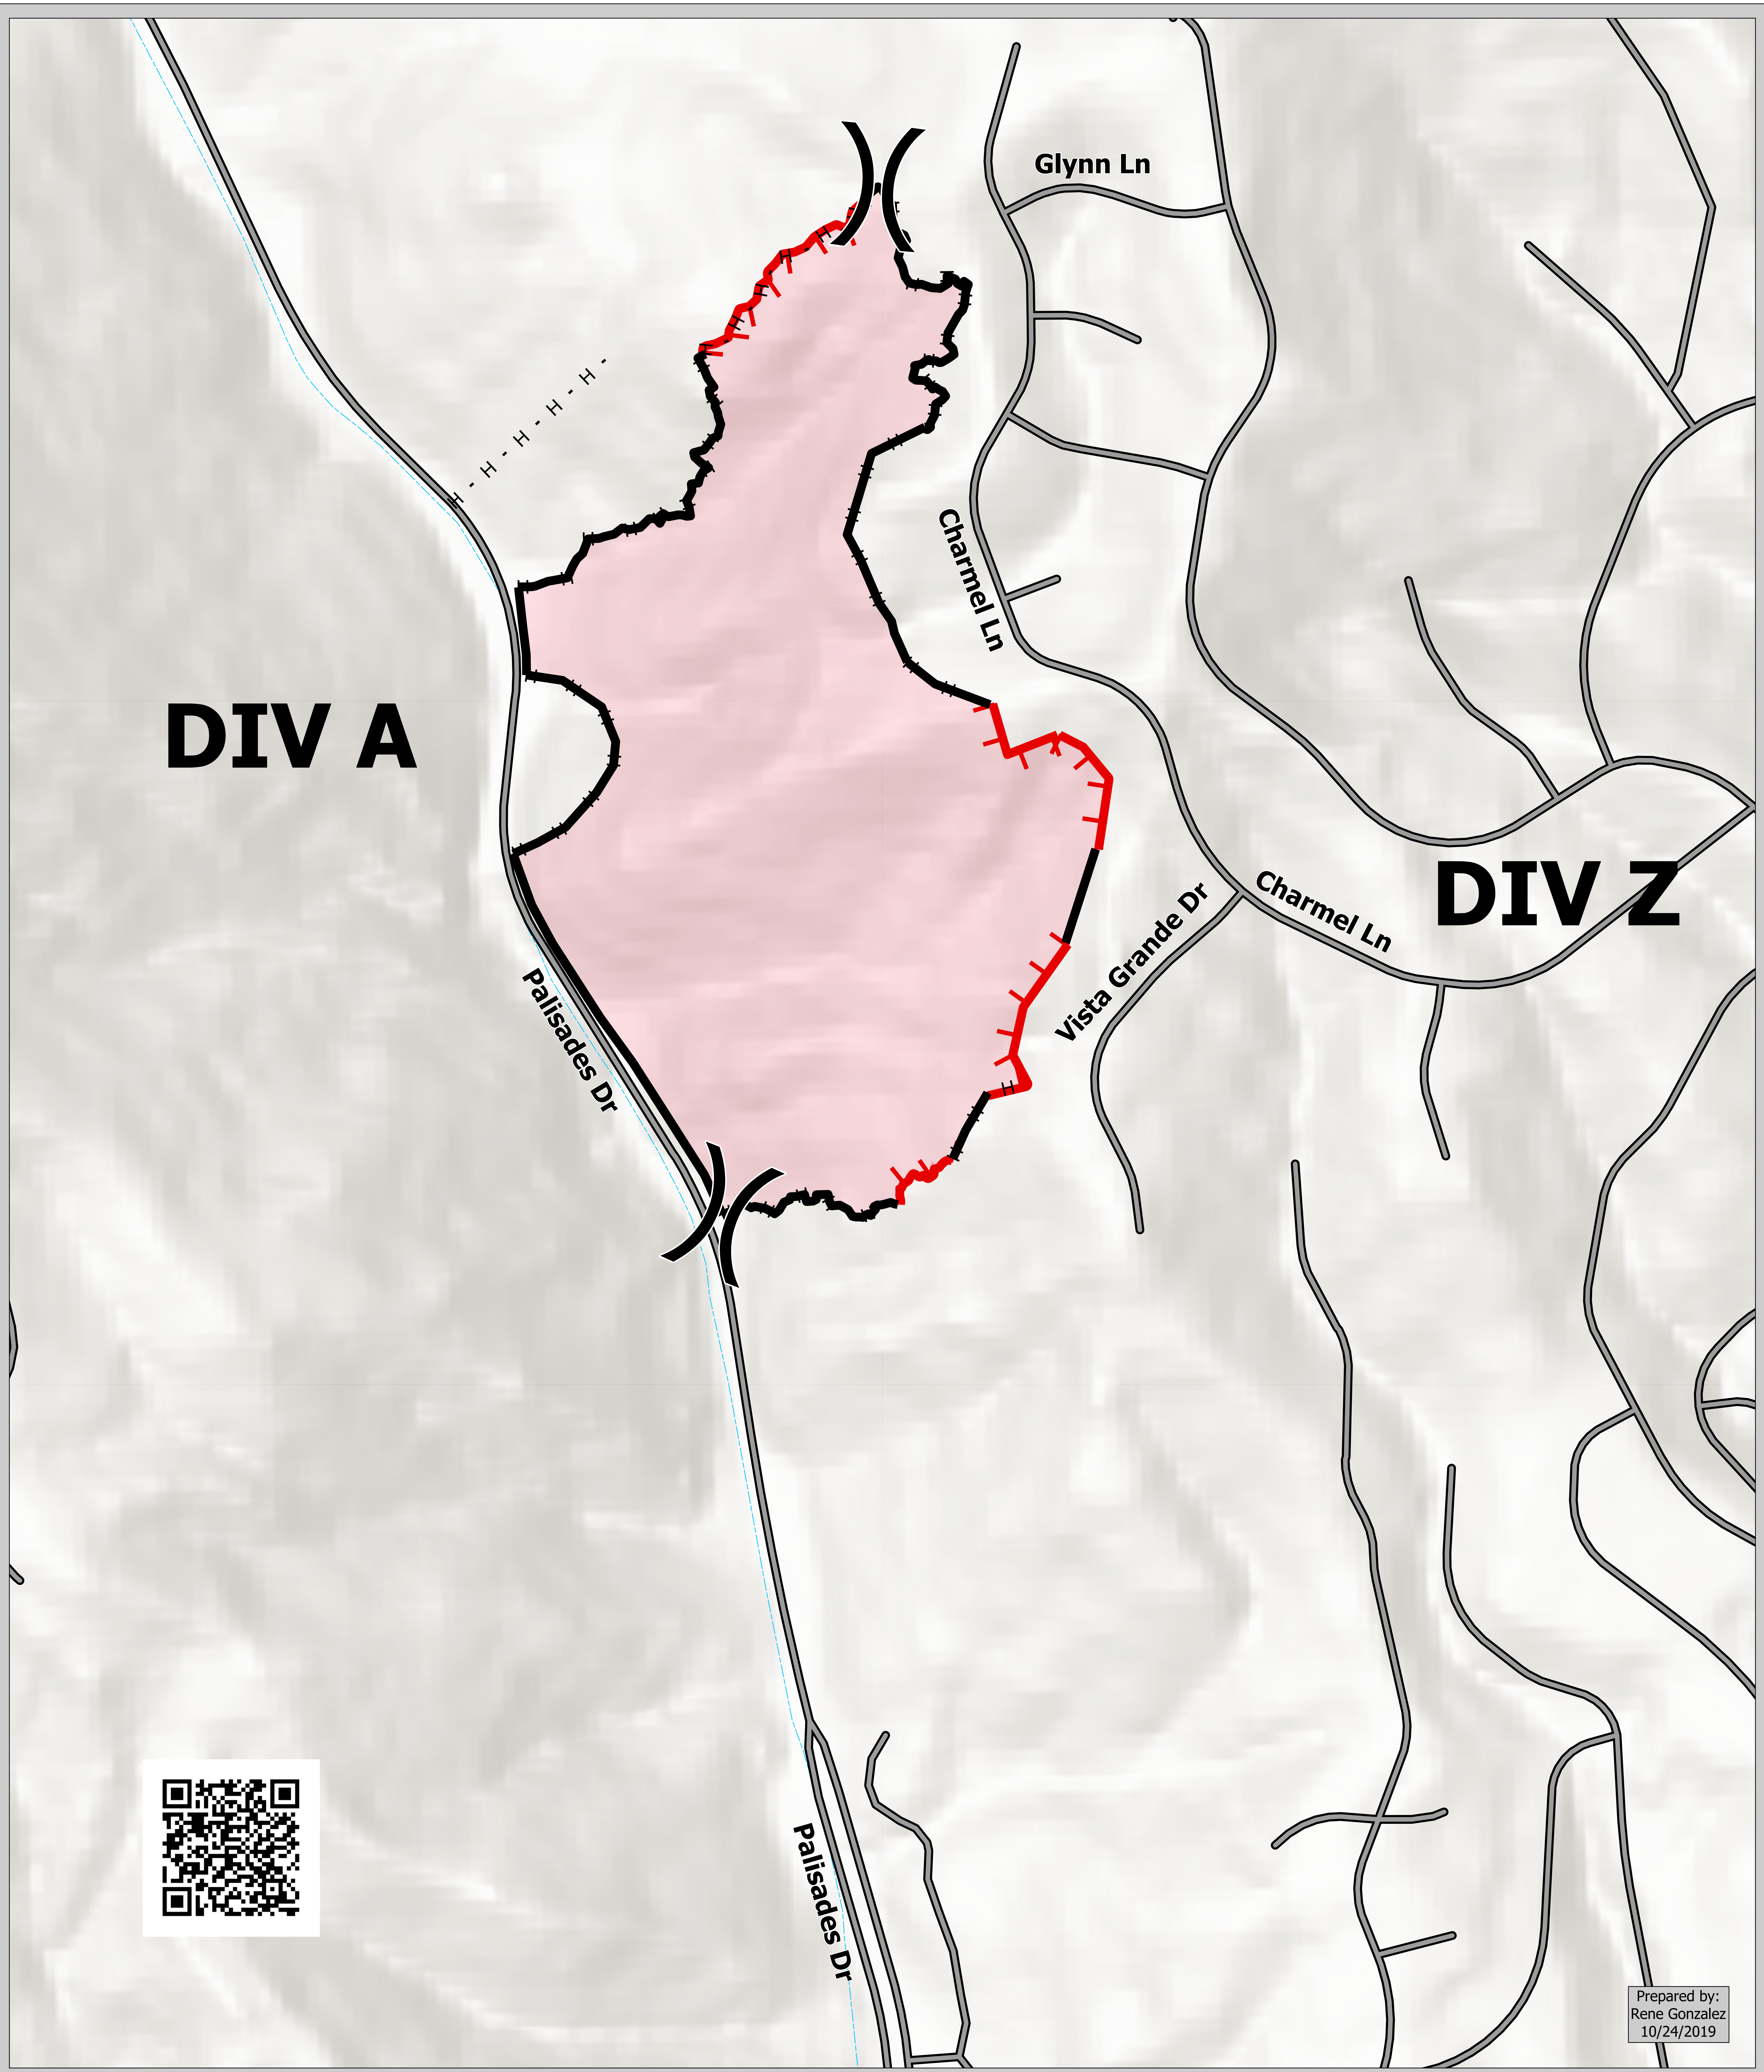

- ( ) Division Break
  - Uncontrolled Fire Edge
  - Completed Line
  - H Completed Hand Line
  - Wildfire Daily Fire Perimeter
- 0 125 250 500 Feet  
1:1,500

# PALISADES INCIDENT

## Briefing Map

CA-LFD-000580

10/25/2019

**DIV A**

**DIV Z**