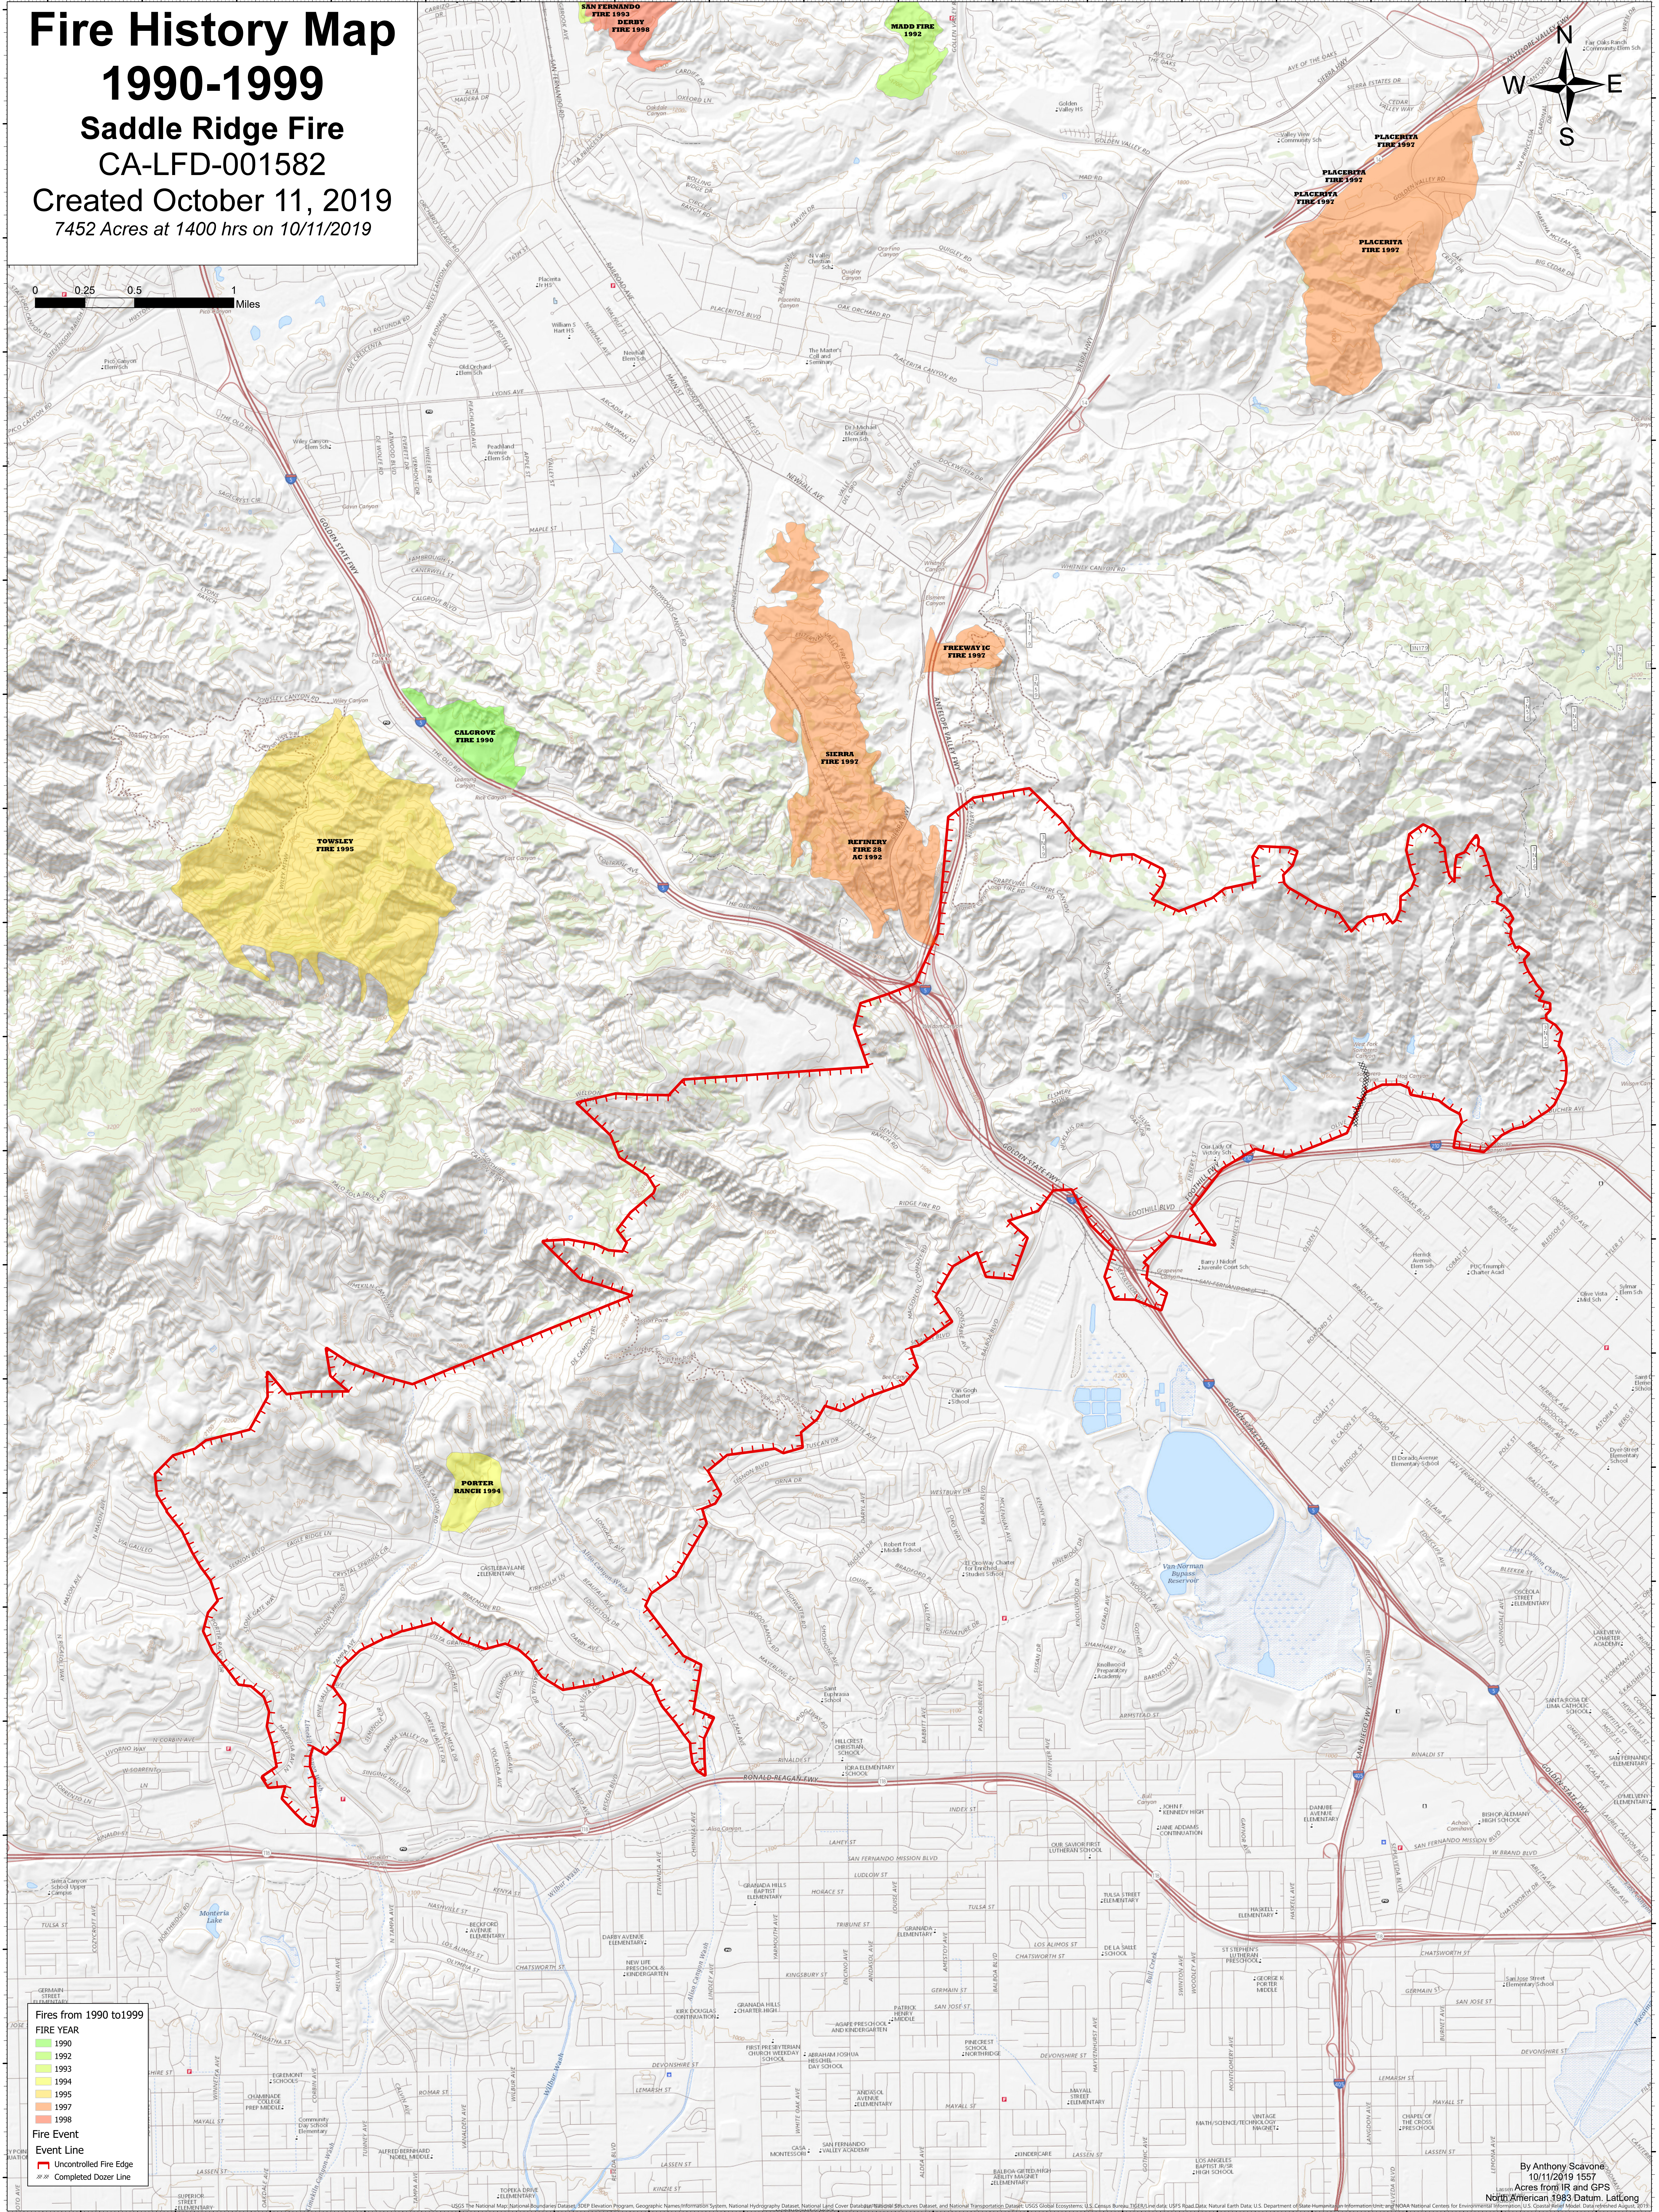

# Fire History Map

## 1990-1999

#### CA-LFD-001582

Created October 11, 2019  
7452 Acres at 1400 hrs on 10/11/2019

**Fires from 1990 to 1999**

**FIRE YEAR**

- 1990
- 1992
- 1993
- 1994
- 1995
- 1997
- 1998

**Fire Event**

- Uncontrolled Fire Edge
- Completed Dozer Line

By Anthony Scavone  
10/11/2019 1557  
Acres from IR and GPS  
North American 1983 Datum, Laitlorn