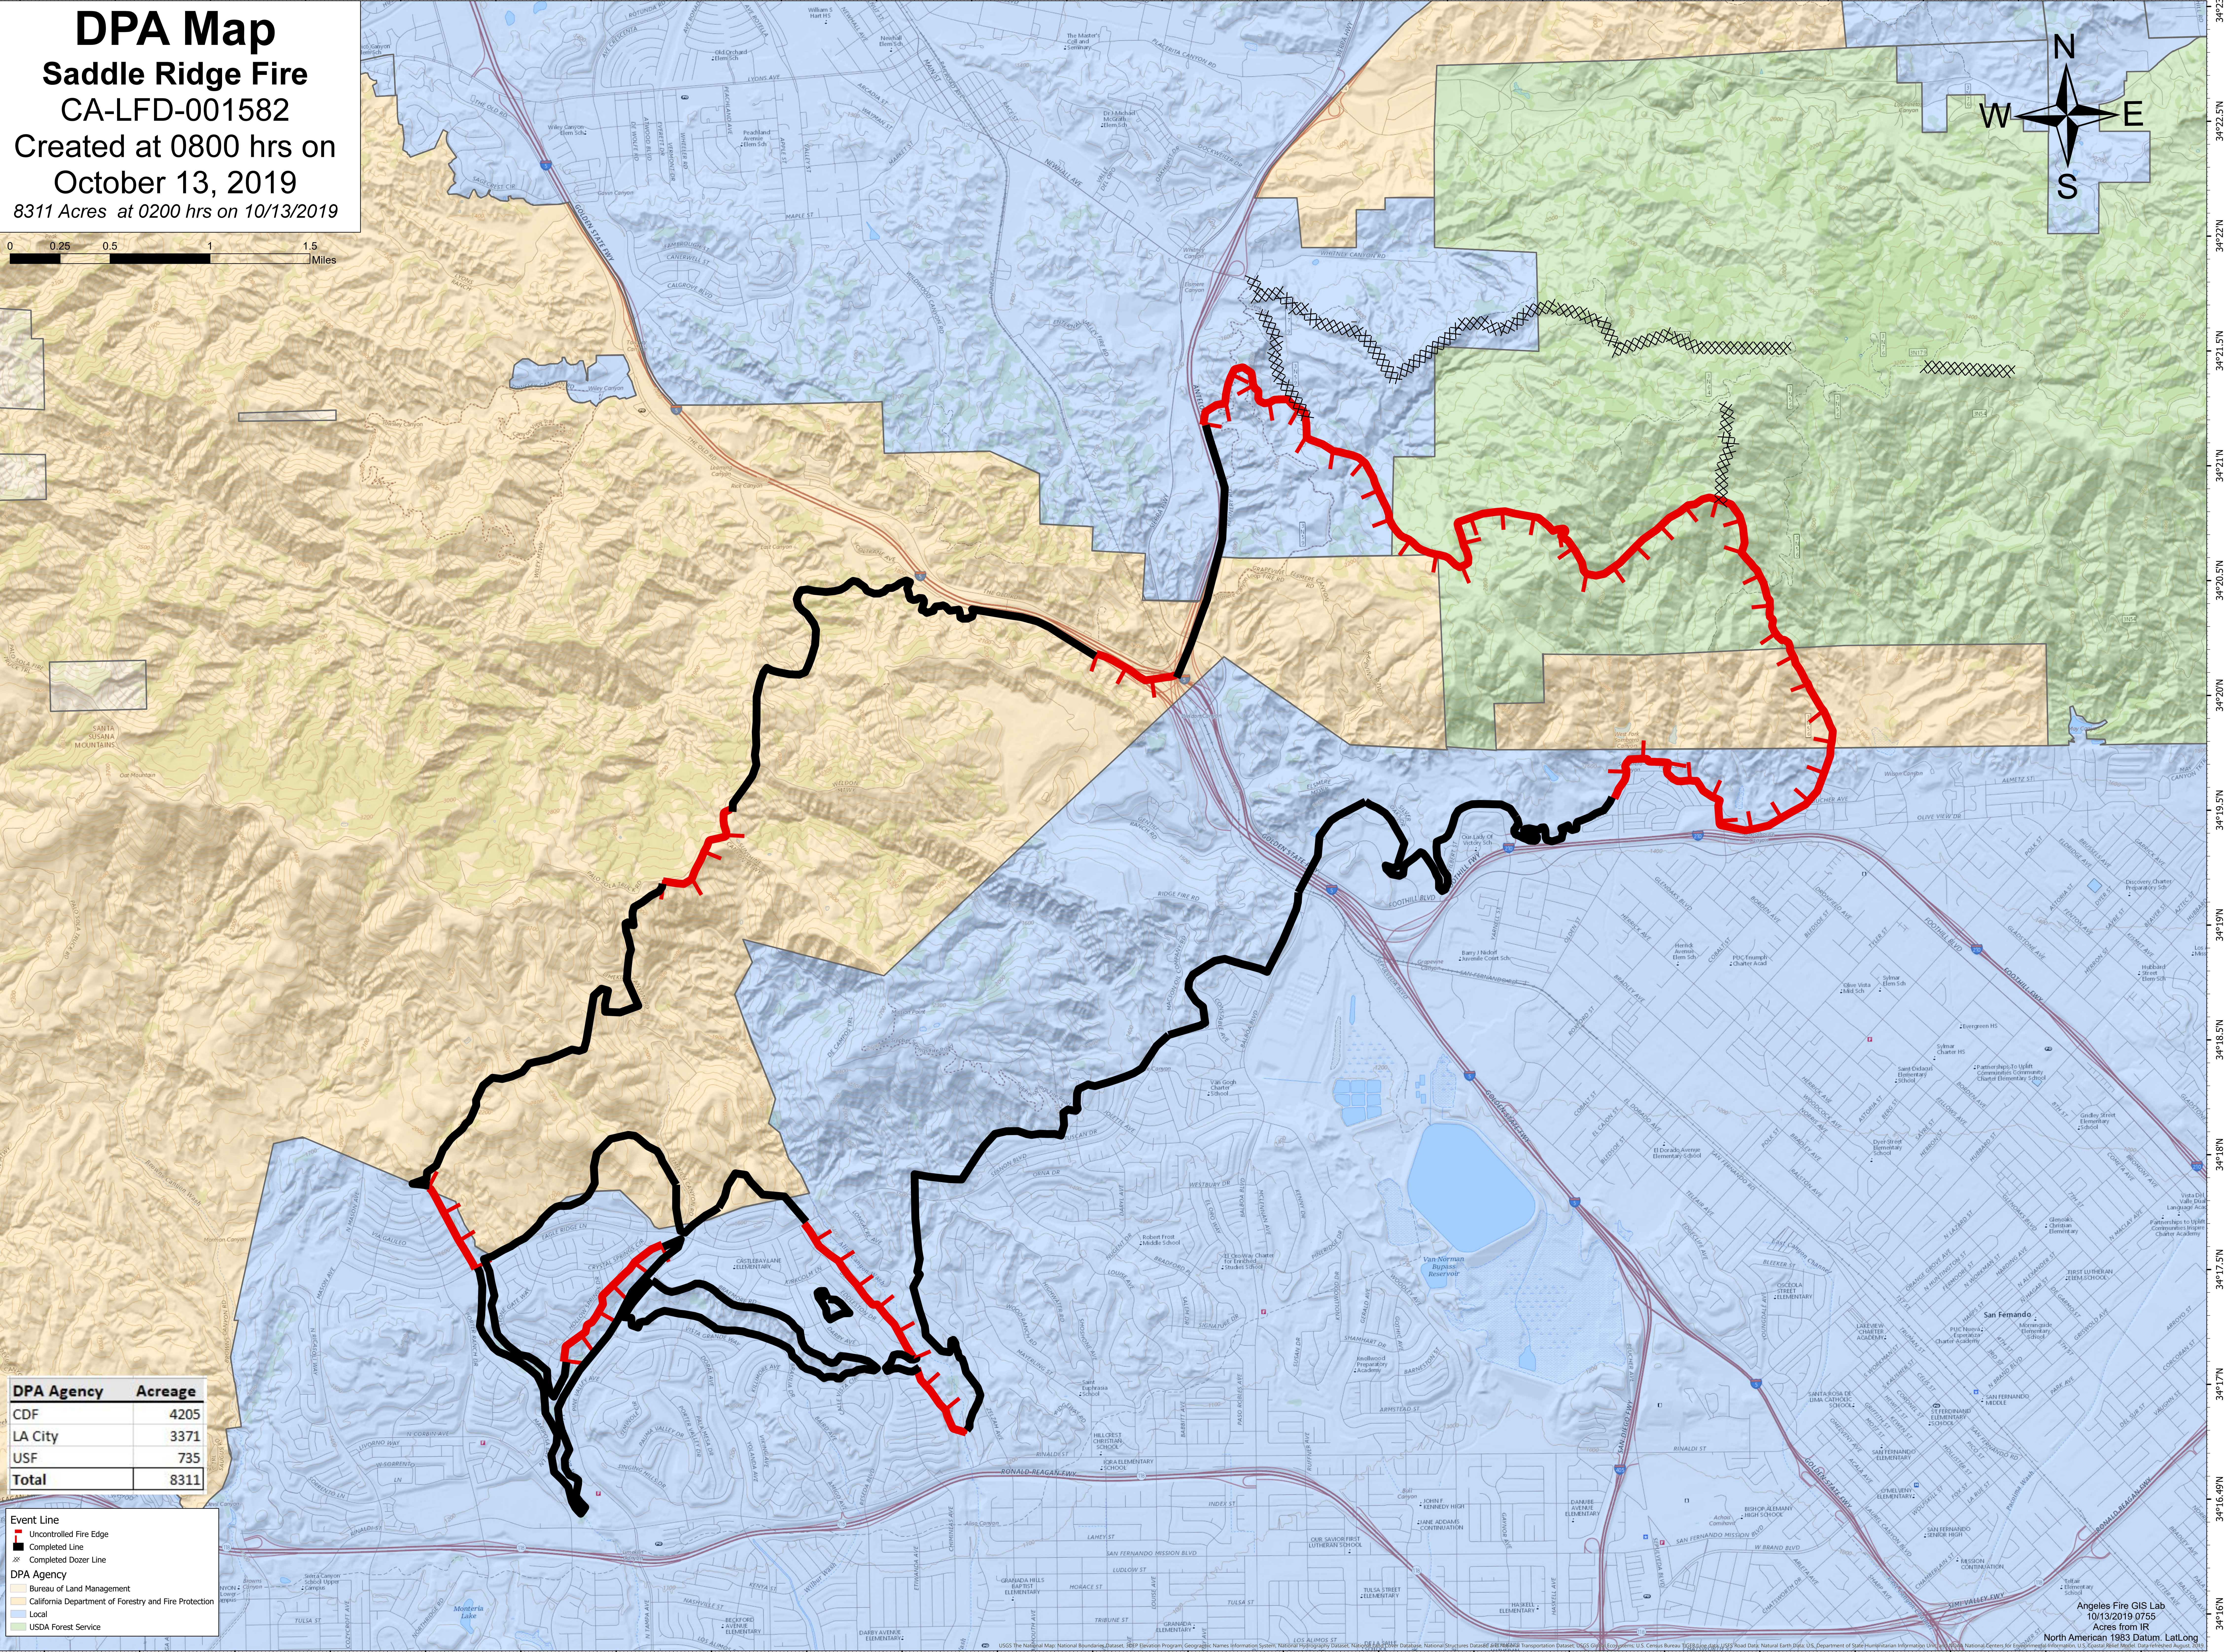

DPA Map

Saddle Ridge Fire

CA-LFD-001582

Created at 0800 hrs on
October 13, 2019
8311 Acres at 0200 hrs on 10/13/2019

DPA Agency	Acreage
CDF	4205
LA City	3371
USF	735
Total	8311

- Event Line**
- Uncontrolled Fire Edge
 - Completed Line
 - Completed Dozer Line
- DPA Agency**
- Bureau of Land Management
 - California Department of Forestry and Fire Protection
 - Local
 - USDA Forest Service