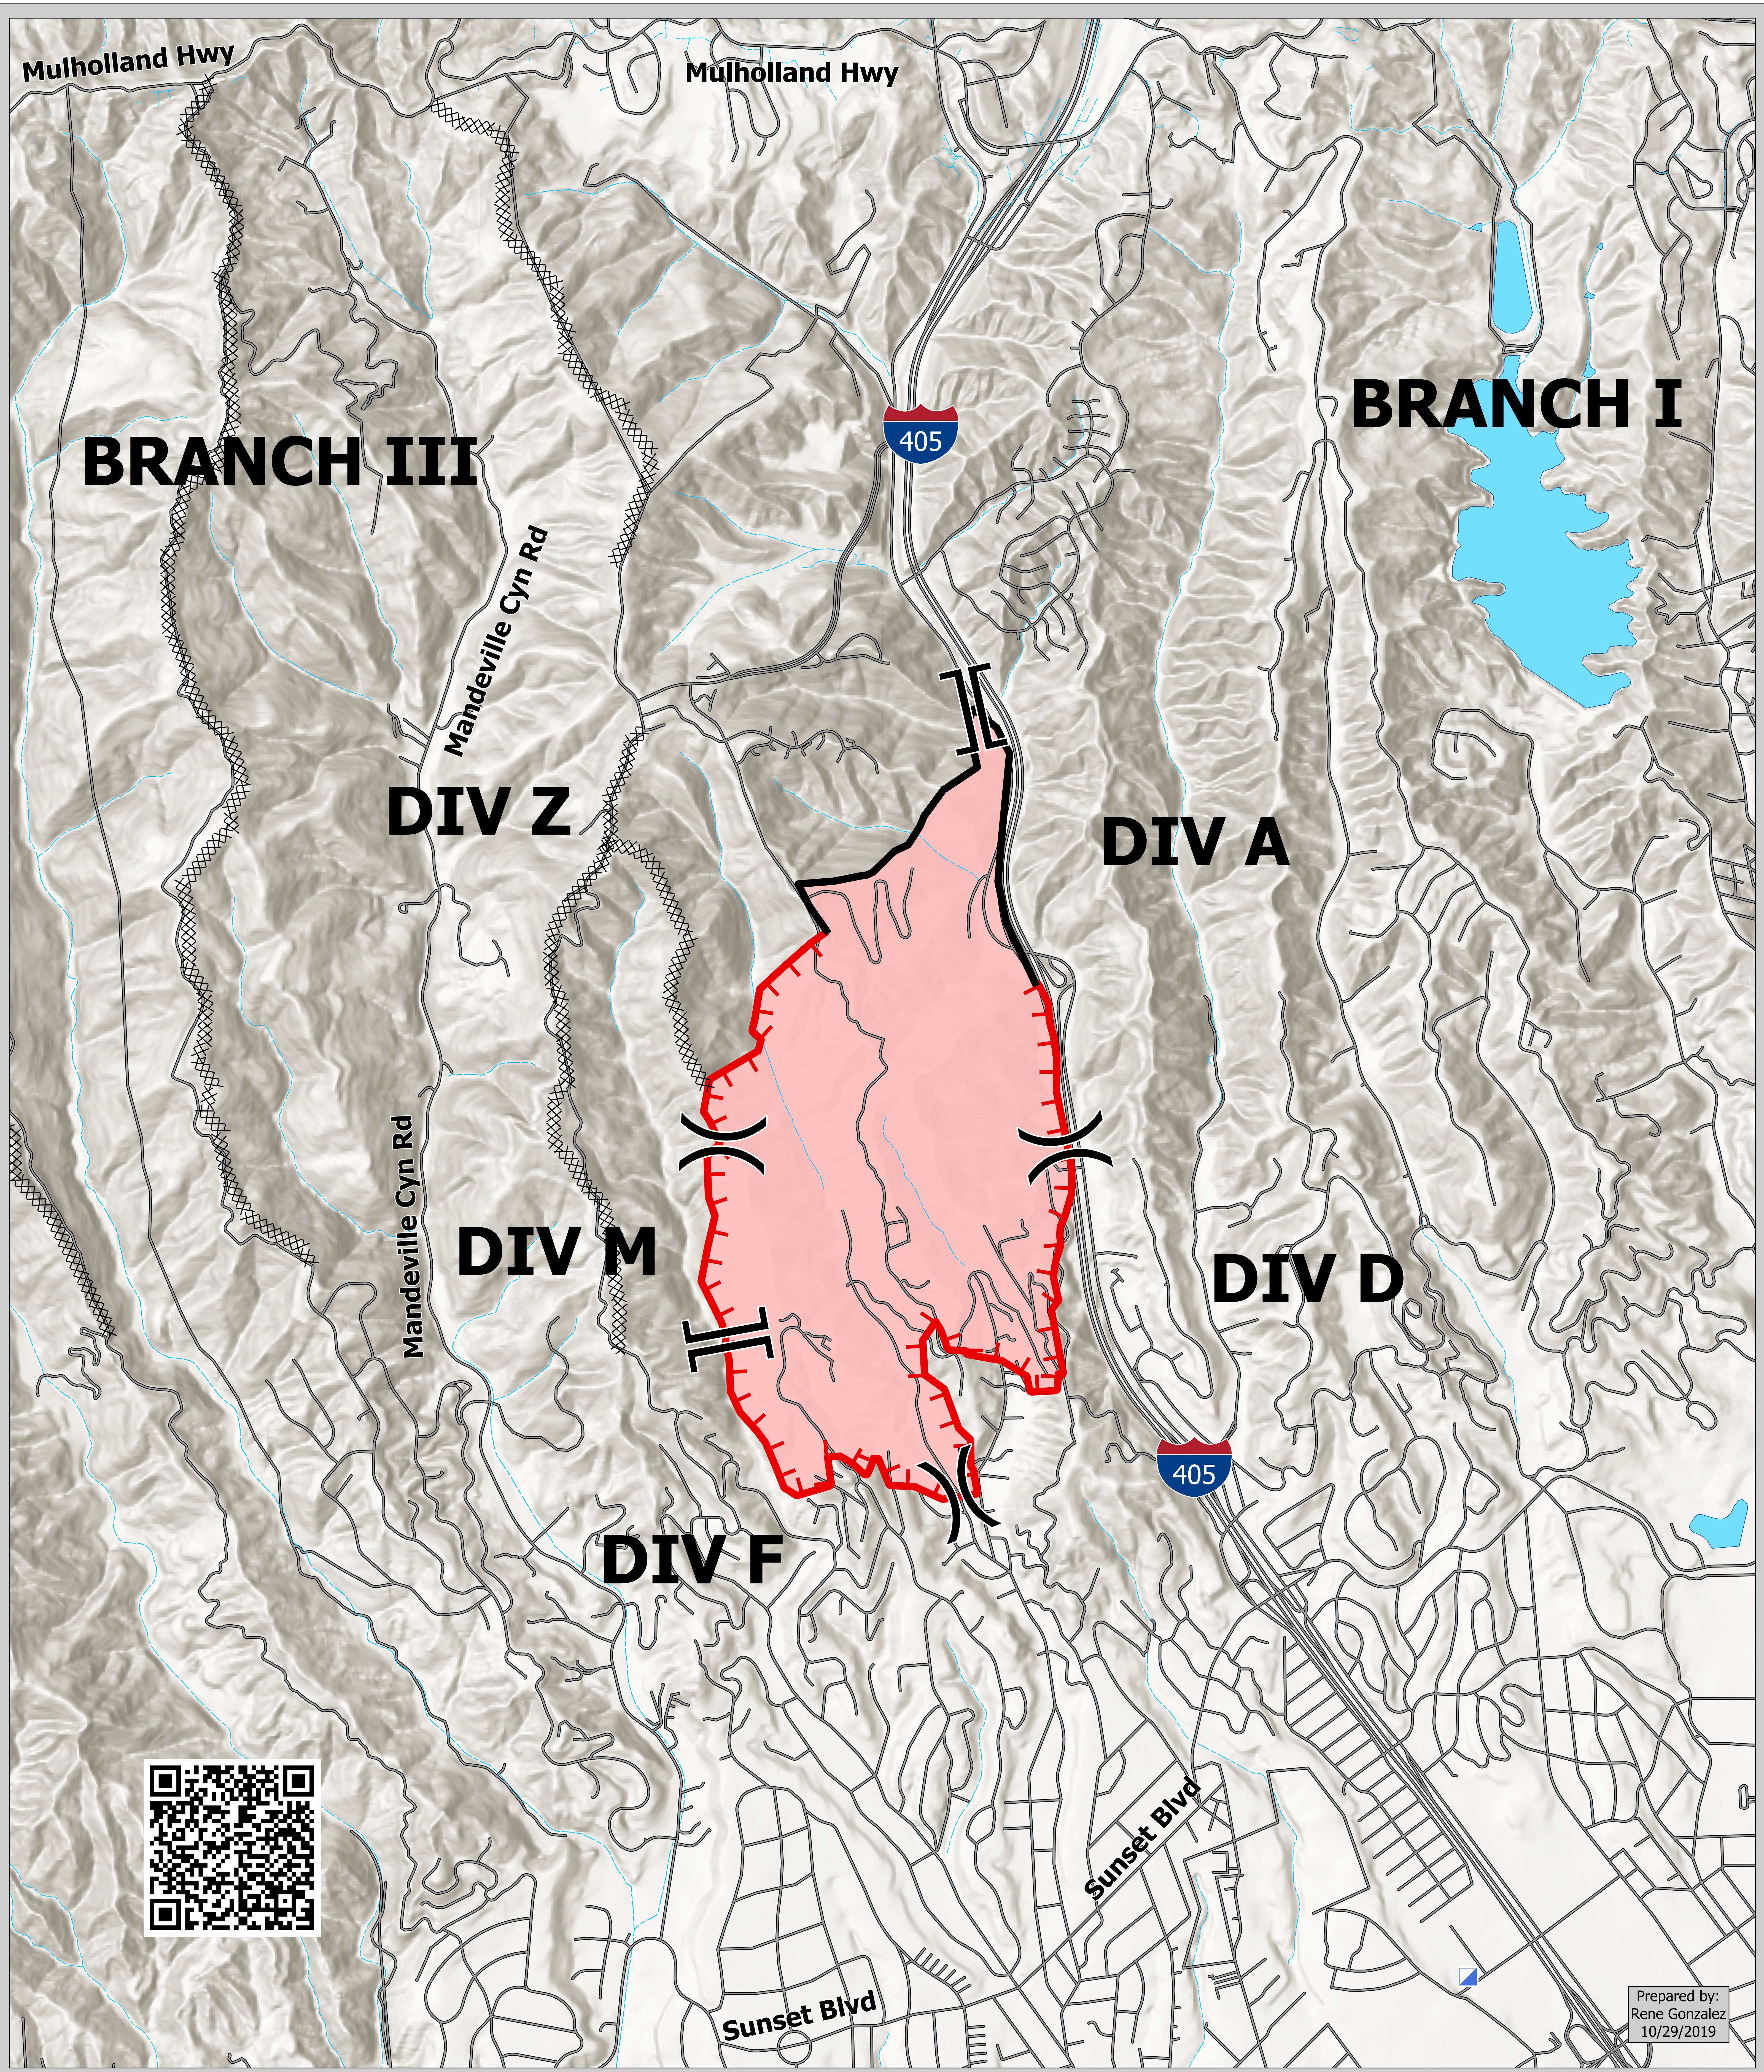

- Incident Command Post
 - Division Break
 - Branch Break
 - Uncontrolled Fire Edge
 - Completed Line
 - Completed Dozer Line
 - Wildfire Daily Fire Perimeter
- 0 0.13 0.25 0.5 Miles
1:8,500

GETTY INCIDENT

Briefing Map

CA-LFD-001583

10/30/2019

Prepared by:
Rene Gonzalez
10/29/2019