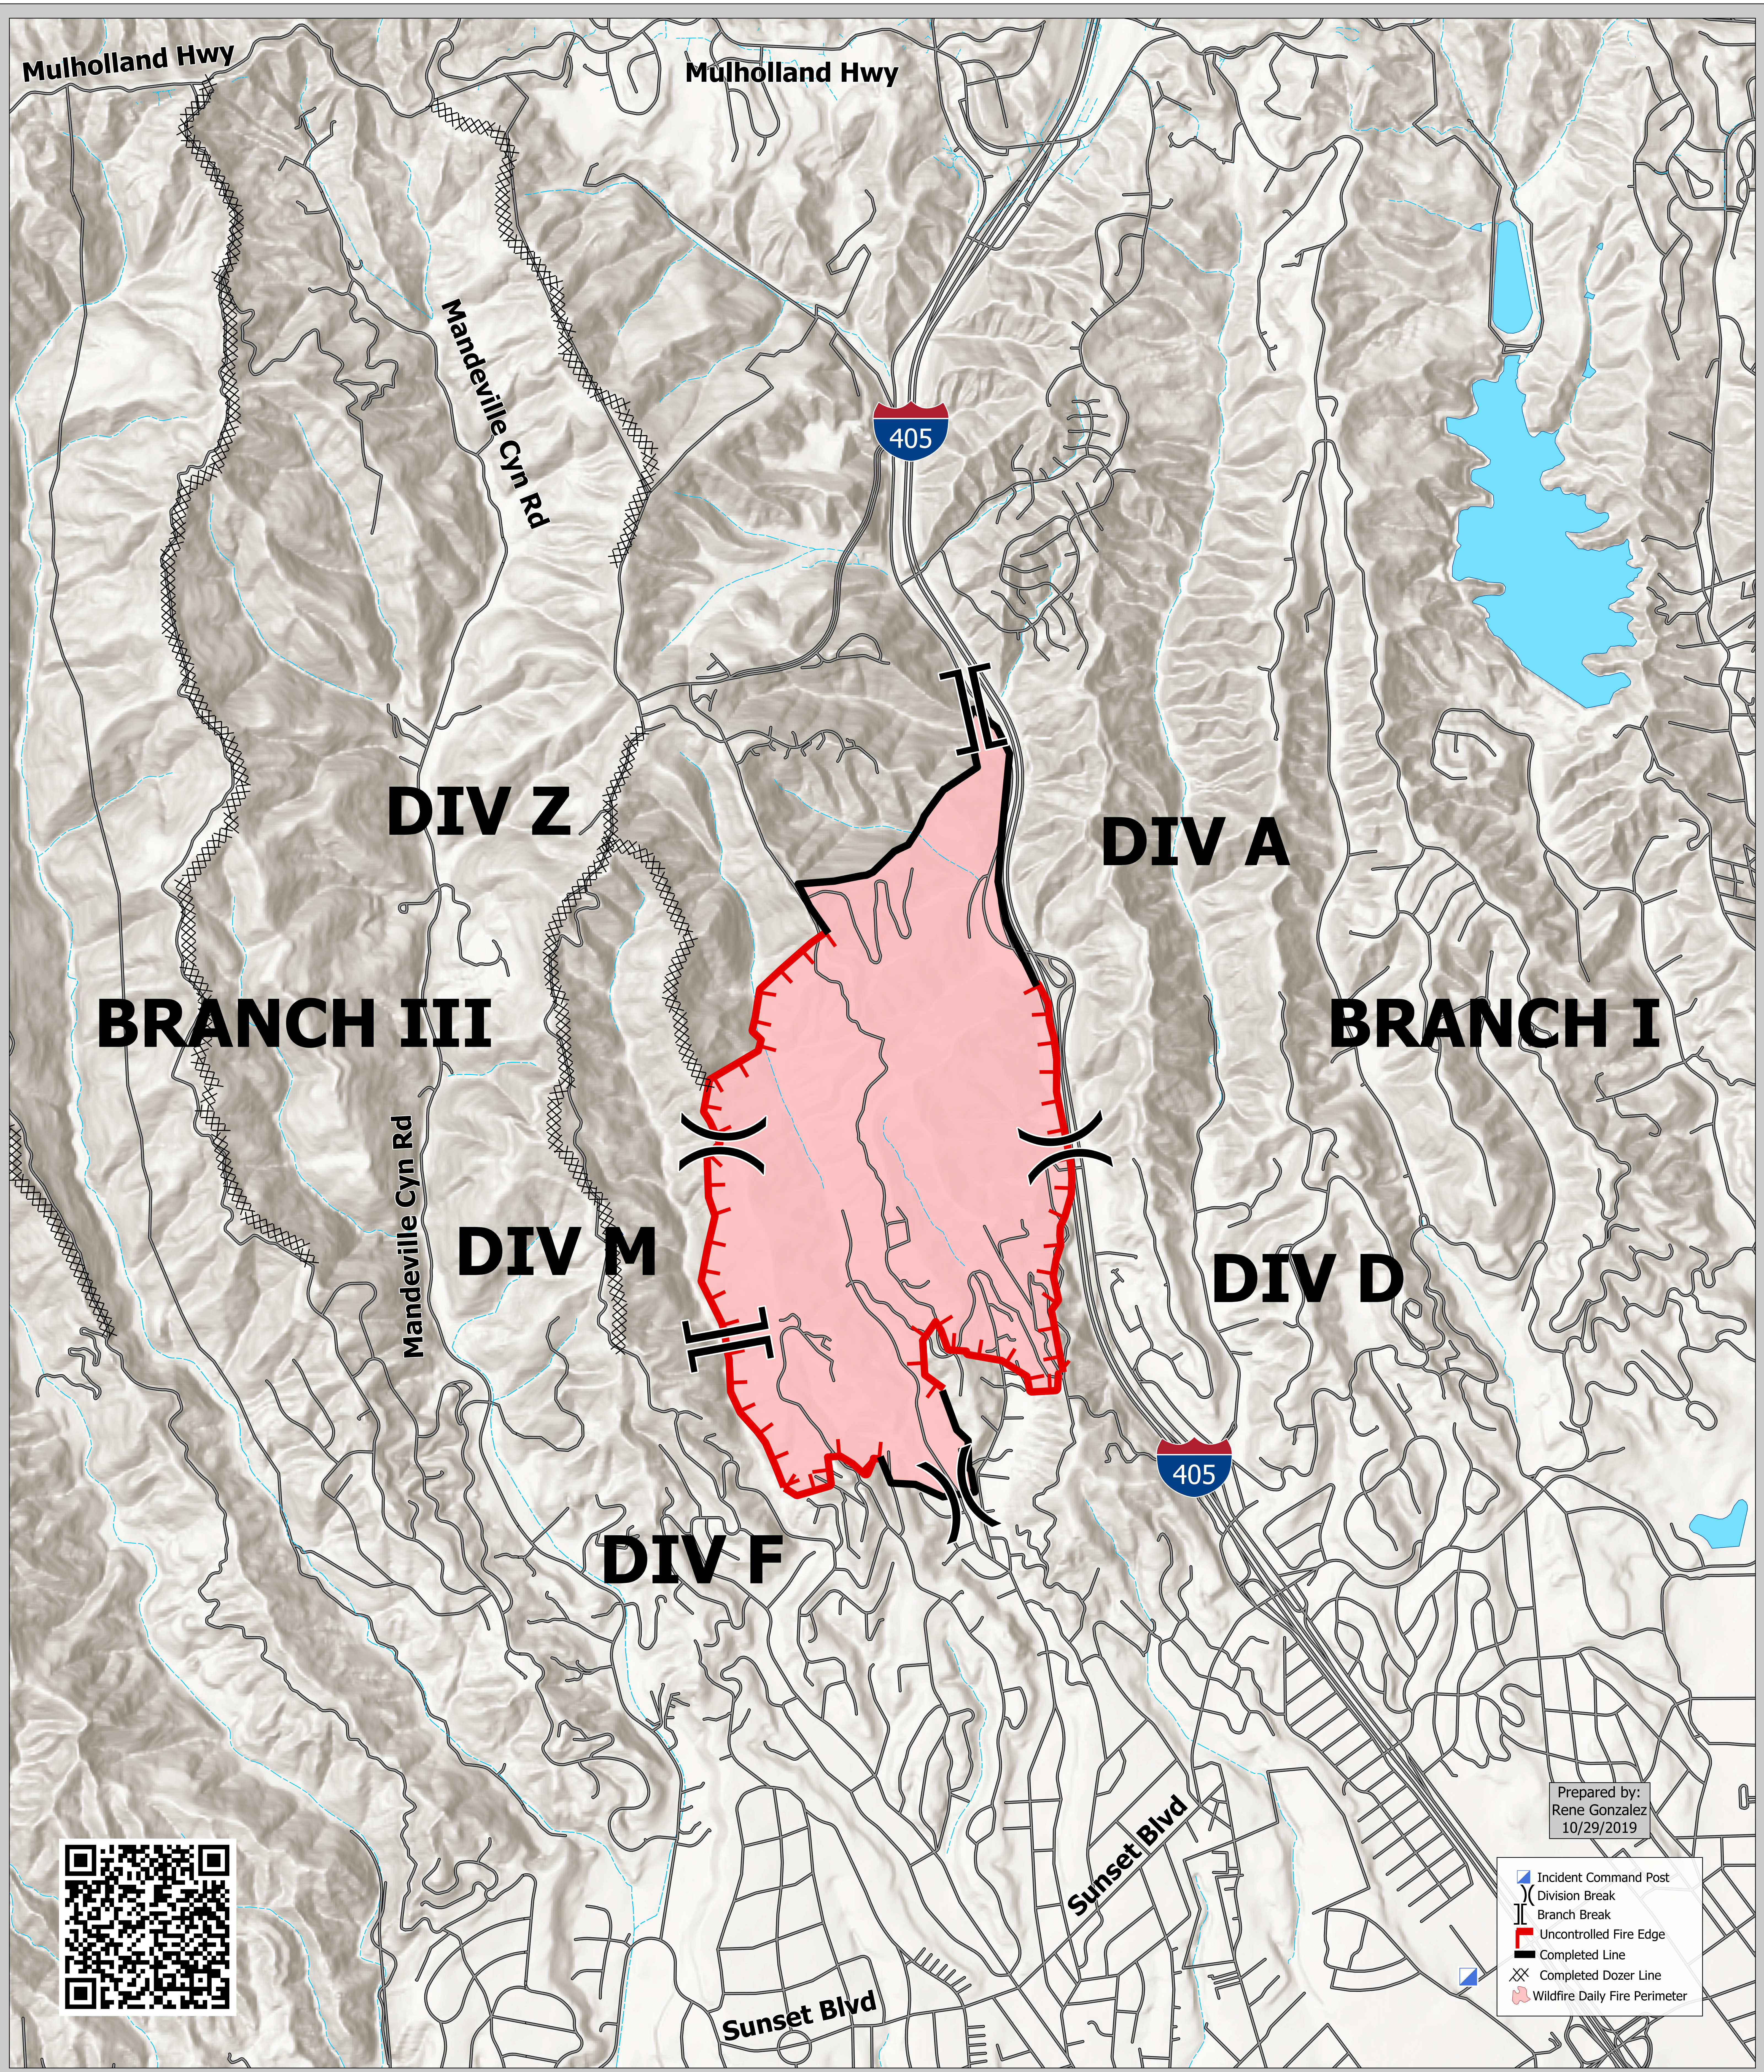

# GETTY INCIDENT

## Briefing Map

CA-LFD-001583

10/31/2019

Prepared by:  
Rene Gonzalez  
10/29/2019

- Incident Command Post
- Division Break
- Branch Break
- Uncontrolled Fire Edge
- Completed Line
- Completed Dozer Line
- Wildfire Daily Fire Perimeter