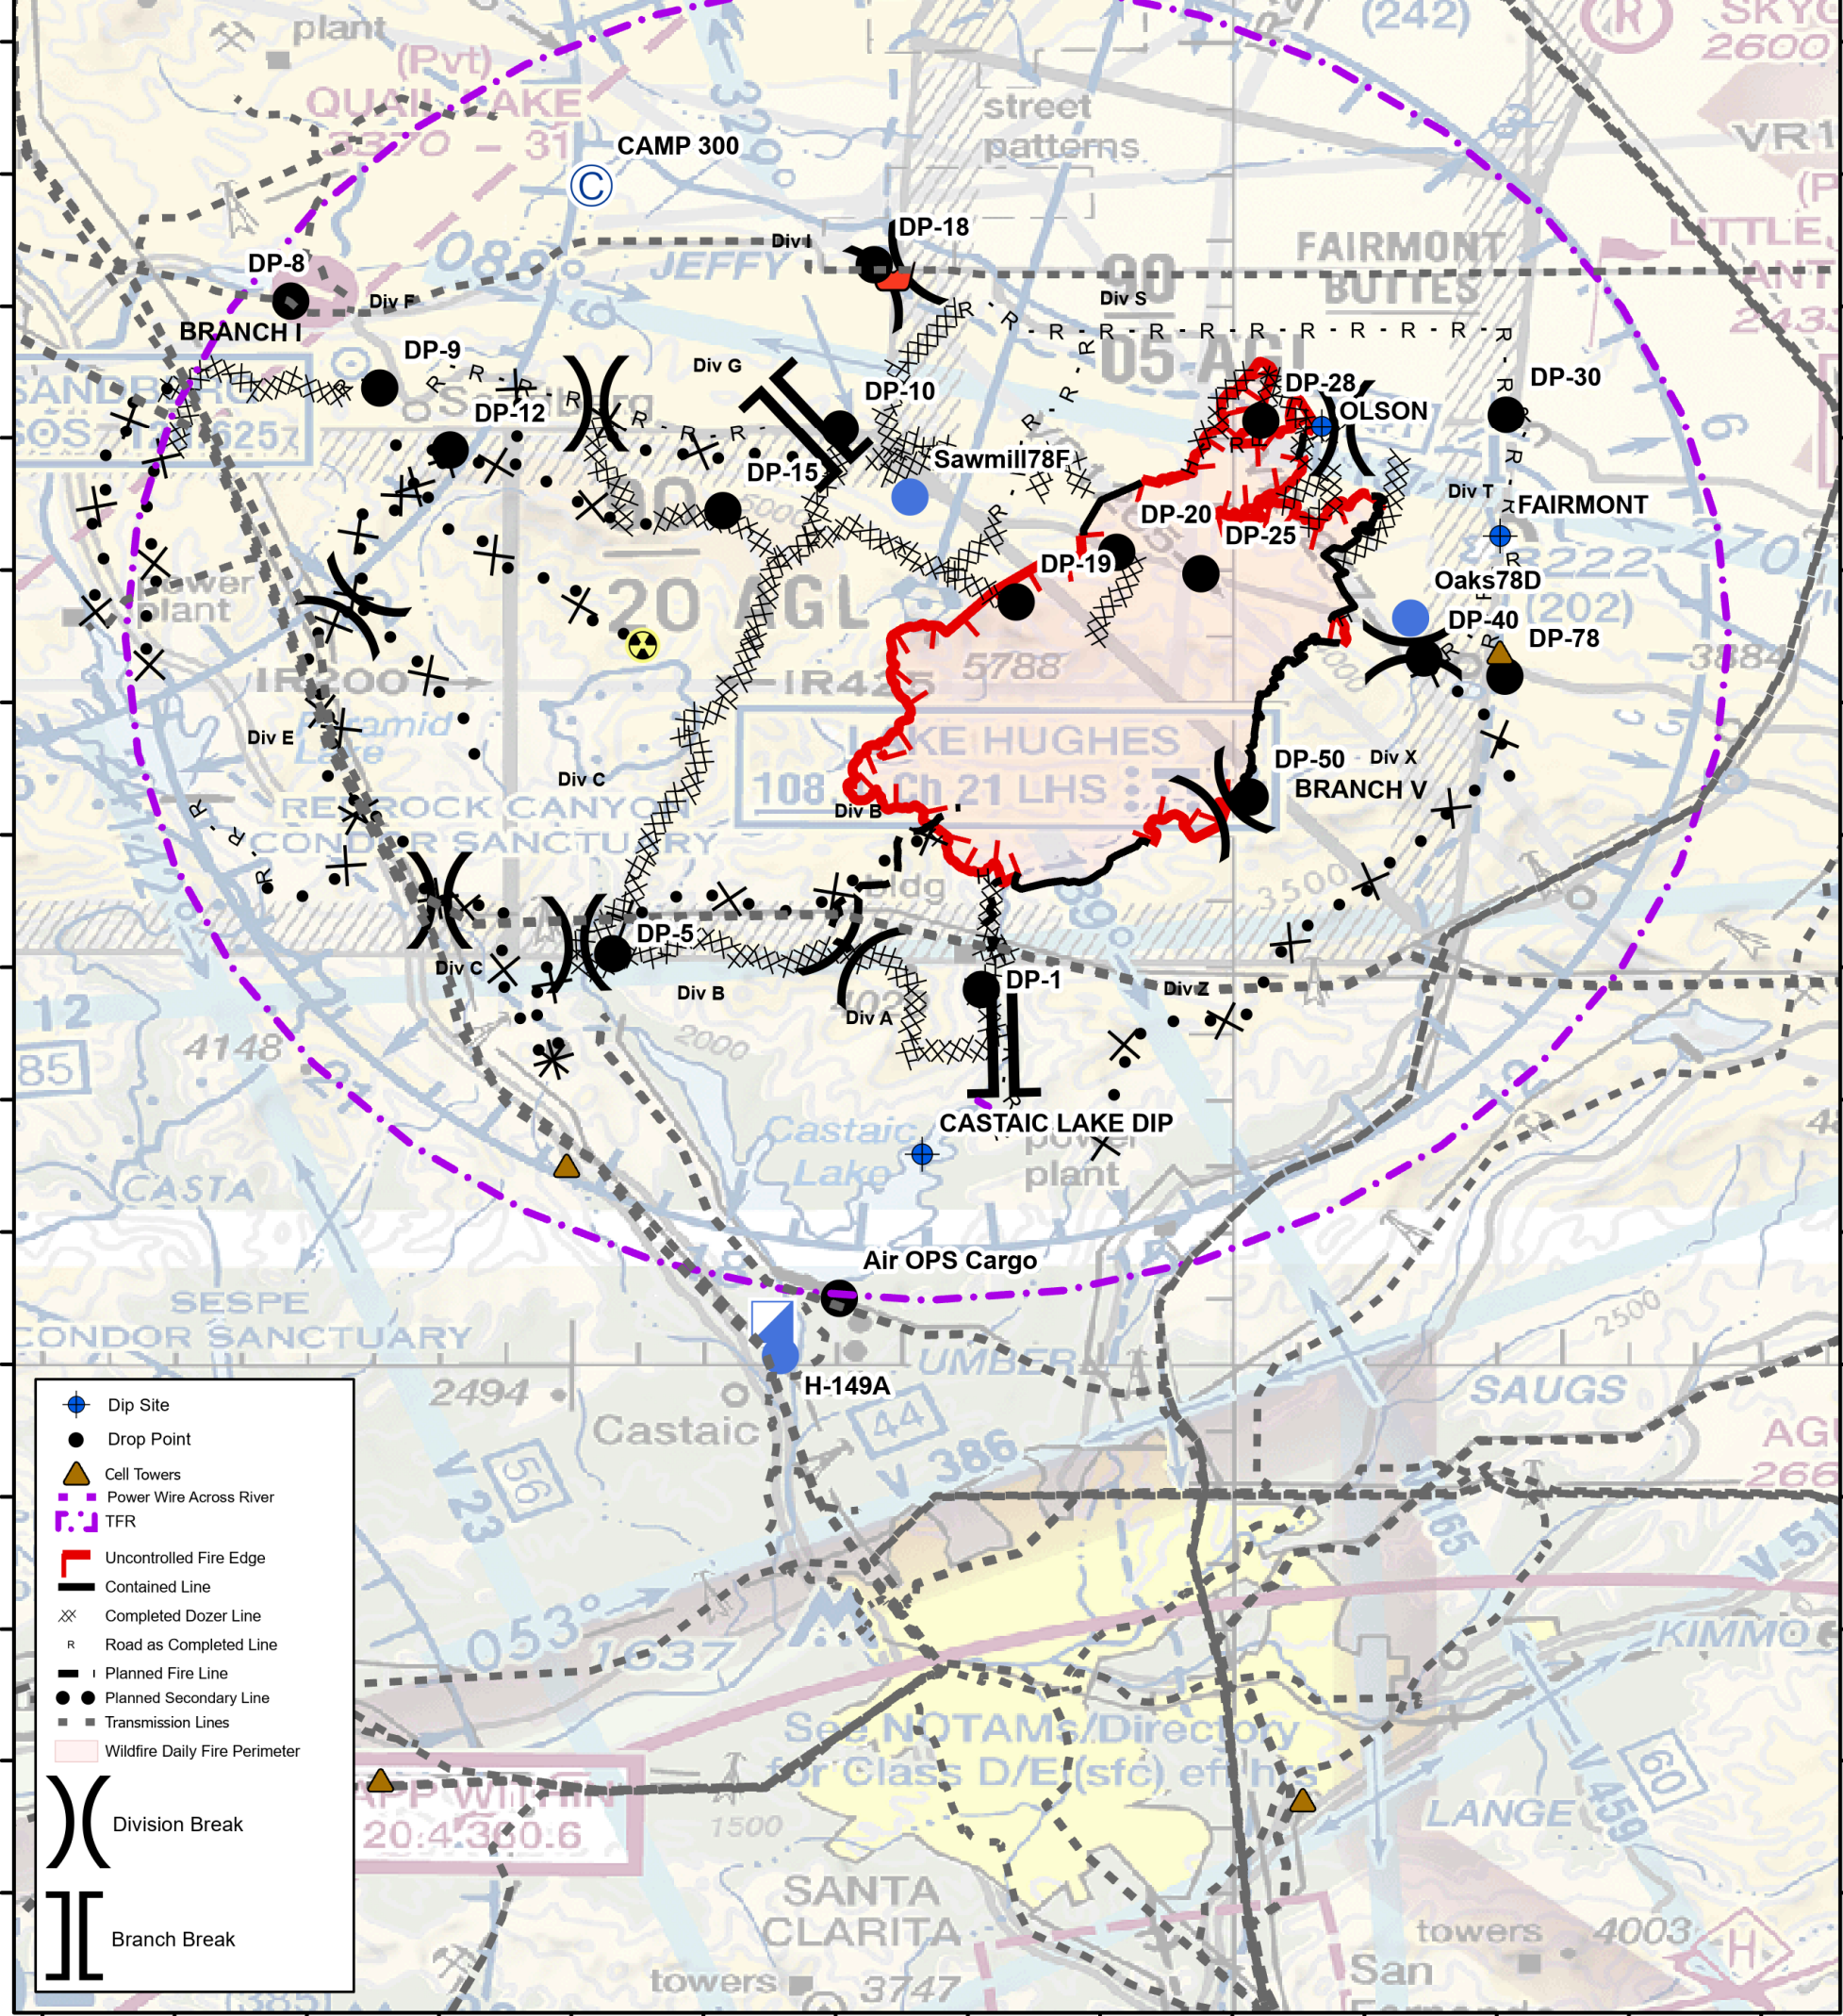

Lake Fire  
 CA-ANF-003273  
 PILOT  
 August 15, 2020

1:75,000

Point	Latitude	Longitude
Cargo	34° 30' 59.88181680" N	118° 35' 56.65140240" W
CASTAIC LAKE DIP	34° 33' 10.37259000" N	118° 34' 41.60310960" W
FAIRMONT DIP	34° 42' 30.86700480" N	118° 25' 56.84629440" W
OLSON DIP	34° 44' 10.78152360" N	118° 28' 38.84761560" W
DP-1	34° 35' 39.83319960" N	118° 33' 47.53414080" W
DP-5	34° 36' 12.34427760" N	118° 39' 22.39974720" W
DP-8	34° 46' 04.66633560" N	118° 44' 14.65054440" W
DP-9	34° 44' 45.83871240" N	118° 42' 53.63426160" W
DP-10	34° 44' 08.70988920" N	118° 35' 55.64518800" W
DP-12	34° 43' 48.86097960" N	118° 41' 49.70802840" W
DP-15	34° 42' 53.96780160" N	118° 37' 42.34129320" W
DP-18	34° 46' 37.70962320" N	118° 35' 24.76091760" W
DP-19	34° 41' 31.21382400" N	118° 33' 15.94934280" W
DP-20	34° 42' 16.12500120" N	118° 31' 44.82943680" W
DP-25	34° 41' 56.83817760" N	118° 30' 28.22859360" W
DP-28	34° 44' 16.18440000" N	118° 29' 34.00800000" W
DP-30	34° 44' 21.47196480" N	118° 25' 51.29549040" W
DP-40	34° 40' 40.39910040" N	118° 27' 05.82020640" W
DP-50	34° 38' 34.37523240" N	118° 29' 43.50423480" W
DP-78	34° 40' 23.95226640" N	118° 25' 52.63179600" W
H-140B	34° 36' 54.51216480" N	118° 17' 13.80525000" W
H-149A	34° 30' 07.68240000" N	118° 36' 50.15160000" W
Oaks78D	34° 41' 16.51873560" N	118° 27' 18.22294440" W
Sawmill78F	34° 43' 06.30793560" N	118° 34' 52.50334440" W

Lake Fire  
 CA-ANF-003273  
 PILOT  
 August 15, 2020

1:200,000