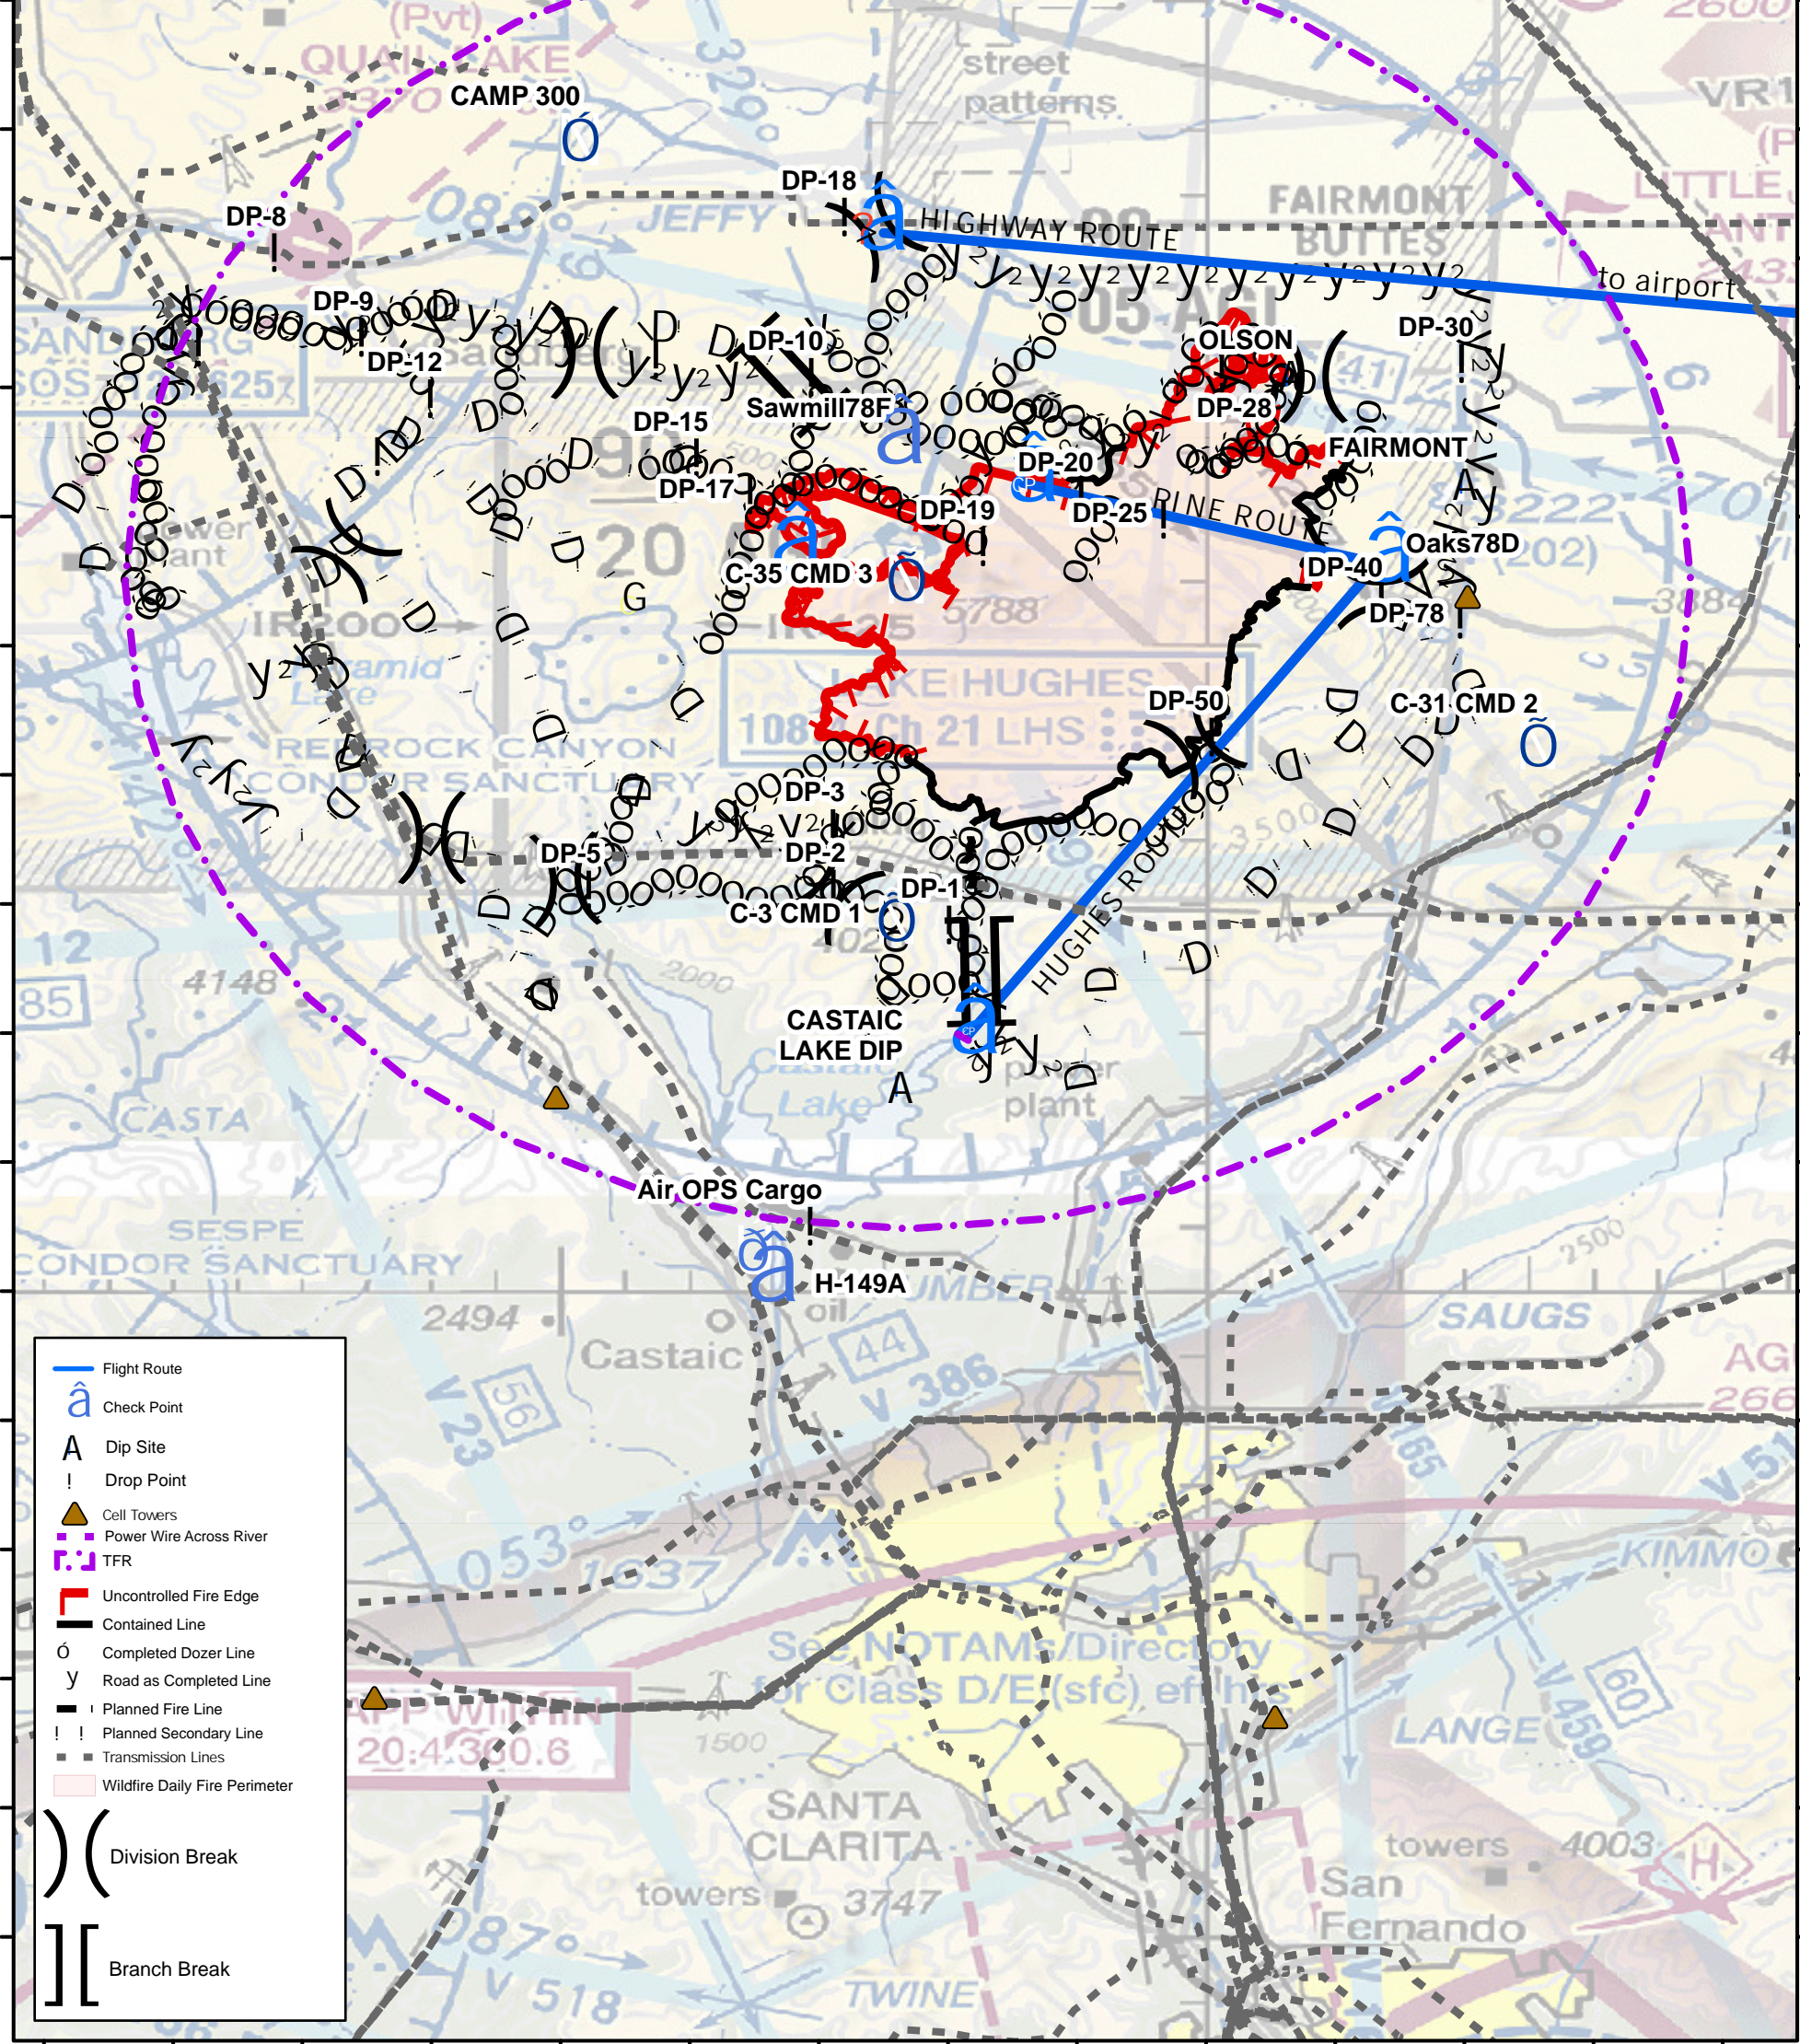

118°48'0"W 118°46'0"W 118°44'0"W 118°42'0"W 118°40'0"W 118°38'0"W 118°36'0"W 118°34'0"W 118°32'0"W 118°30'0"W 118°28'0"W 118°26'0"W 118°24'0"W 118°22'0"W

Label	Latitude	Longitude
Air OPS Cargo	34° 30.998' N	118° 35.944' W
C-10 CMD 4	34° 46.297' N	118° 57.986' W
C-3 CMD 1	34° 35.742' N	118° 34.796' W
C-31 CMD 2	34° 38.450' N	118° 24.858' W
C-35 CMD 3	34° 41.015' N	118° 34.640' W
CAMP 300	34° 47.829' N	118° 39.695' W
Castaic Check	34° 33.970' N	118° 33' 42.728" W
CASTAIC LAKE DIP	34° 33.173' N	118° 34.693' W
DP-1	34° 35.664' N	118° 33.792' W
DP-10	34° 44.145' N	118° 35.927' W
DP-11	34° 42.918' N	118° 42' 38.786" W
DP-12	34° 43.814' N	118° 41.828' W
DP-14	34° 44.425' N	118° 38.334' W
DP-15	34° 42.899' N	118° 37.706' W
DP-17	34° 42.326' N	118° 36.873' W
DP-18	34° 46.628' N	118° 35.413' W
DP-19	34° 41.520' N	118° 33.266' W
DP-2	34° 36.220' N	118° 35.584' W
DP-20	34° 42.269' N	118° 31.747' W
DP-25	34° 41.947' N	118° 30.470' W

Label	Latitude	Longitude
DP-28	34° 44.270' N	118° 29.567' W
DP-3	34° 37.157' N	118° 35.590' W
DP-30	34° 44.358' N	118° 25.855' W
DP-40	34° 40.673' N	118° 27.097' W
DP-5	34° 36.206' N	118° 39.373' W
DP-50	34° 38.573' N	118° 29.725' W
DP-7	34° 44.613' N	118° 45.419' W
DP-78	34° 40.399' N	118° 25.877' W
DP-8	34° 46.078' N	118° 44.244' W
DP-9	34° 44.764' N	118° 42.894' W
FAIRMONT	34° 42.514' N	118° 25.947' W
H-140B	34° 36.909' N	118° 17.230' W
H-149A	34° 30.128' N	118° 36.836' W
Hidden Check	34° 42.520' N	118° 32' 48.472" W
MRB Check	34° 46.414' N	118° 35' 8.199" W
Oaks Check	34° 41.275' N	118° 27.304' W
OLSON	34° 44.180' N	118° 28.647' W
Sawmill 78F	34° 43.105' N	118° 34.875' W
Y Check	34° 41.432' N	118° 36' 28.502" W

118°48'0"W 118°46'0"W 118°44'0"W 118°42'0"W 118°40'0"W 118°38'0"W 118°36'0"W 118°34'0"W 118°32'0"W 118°30'0"W 118°28'0"W 118°26'0"W 118°24'0"W 118°22'0"W

Lake Fire
CA-ANF-003273
PILOT
August 19, 2020

1:200,000