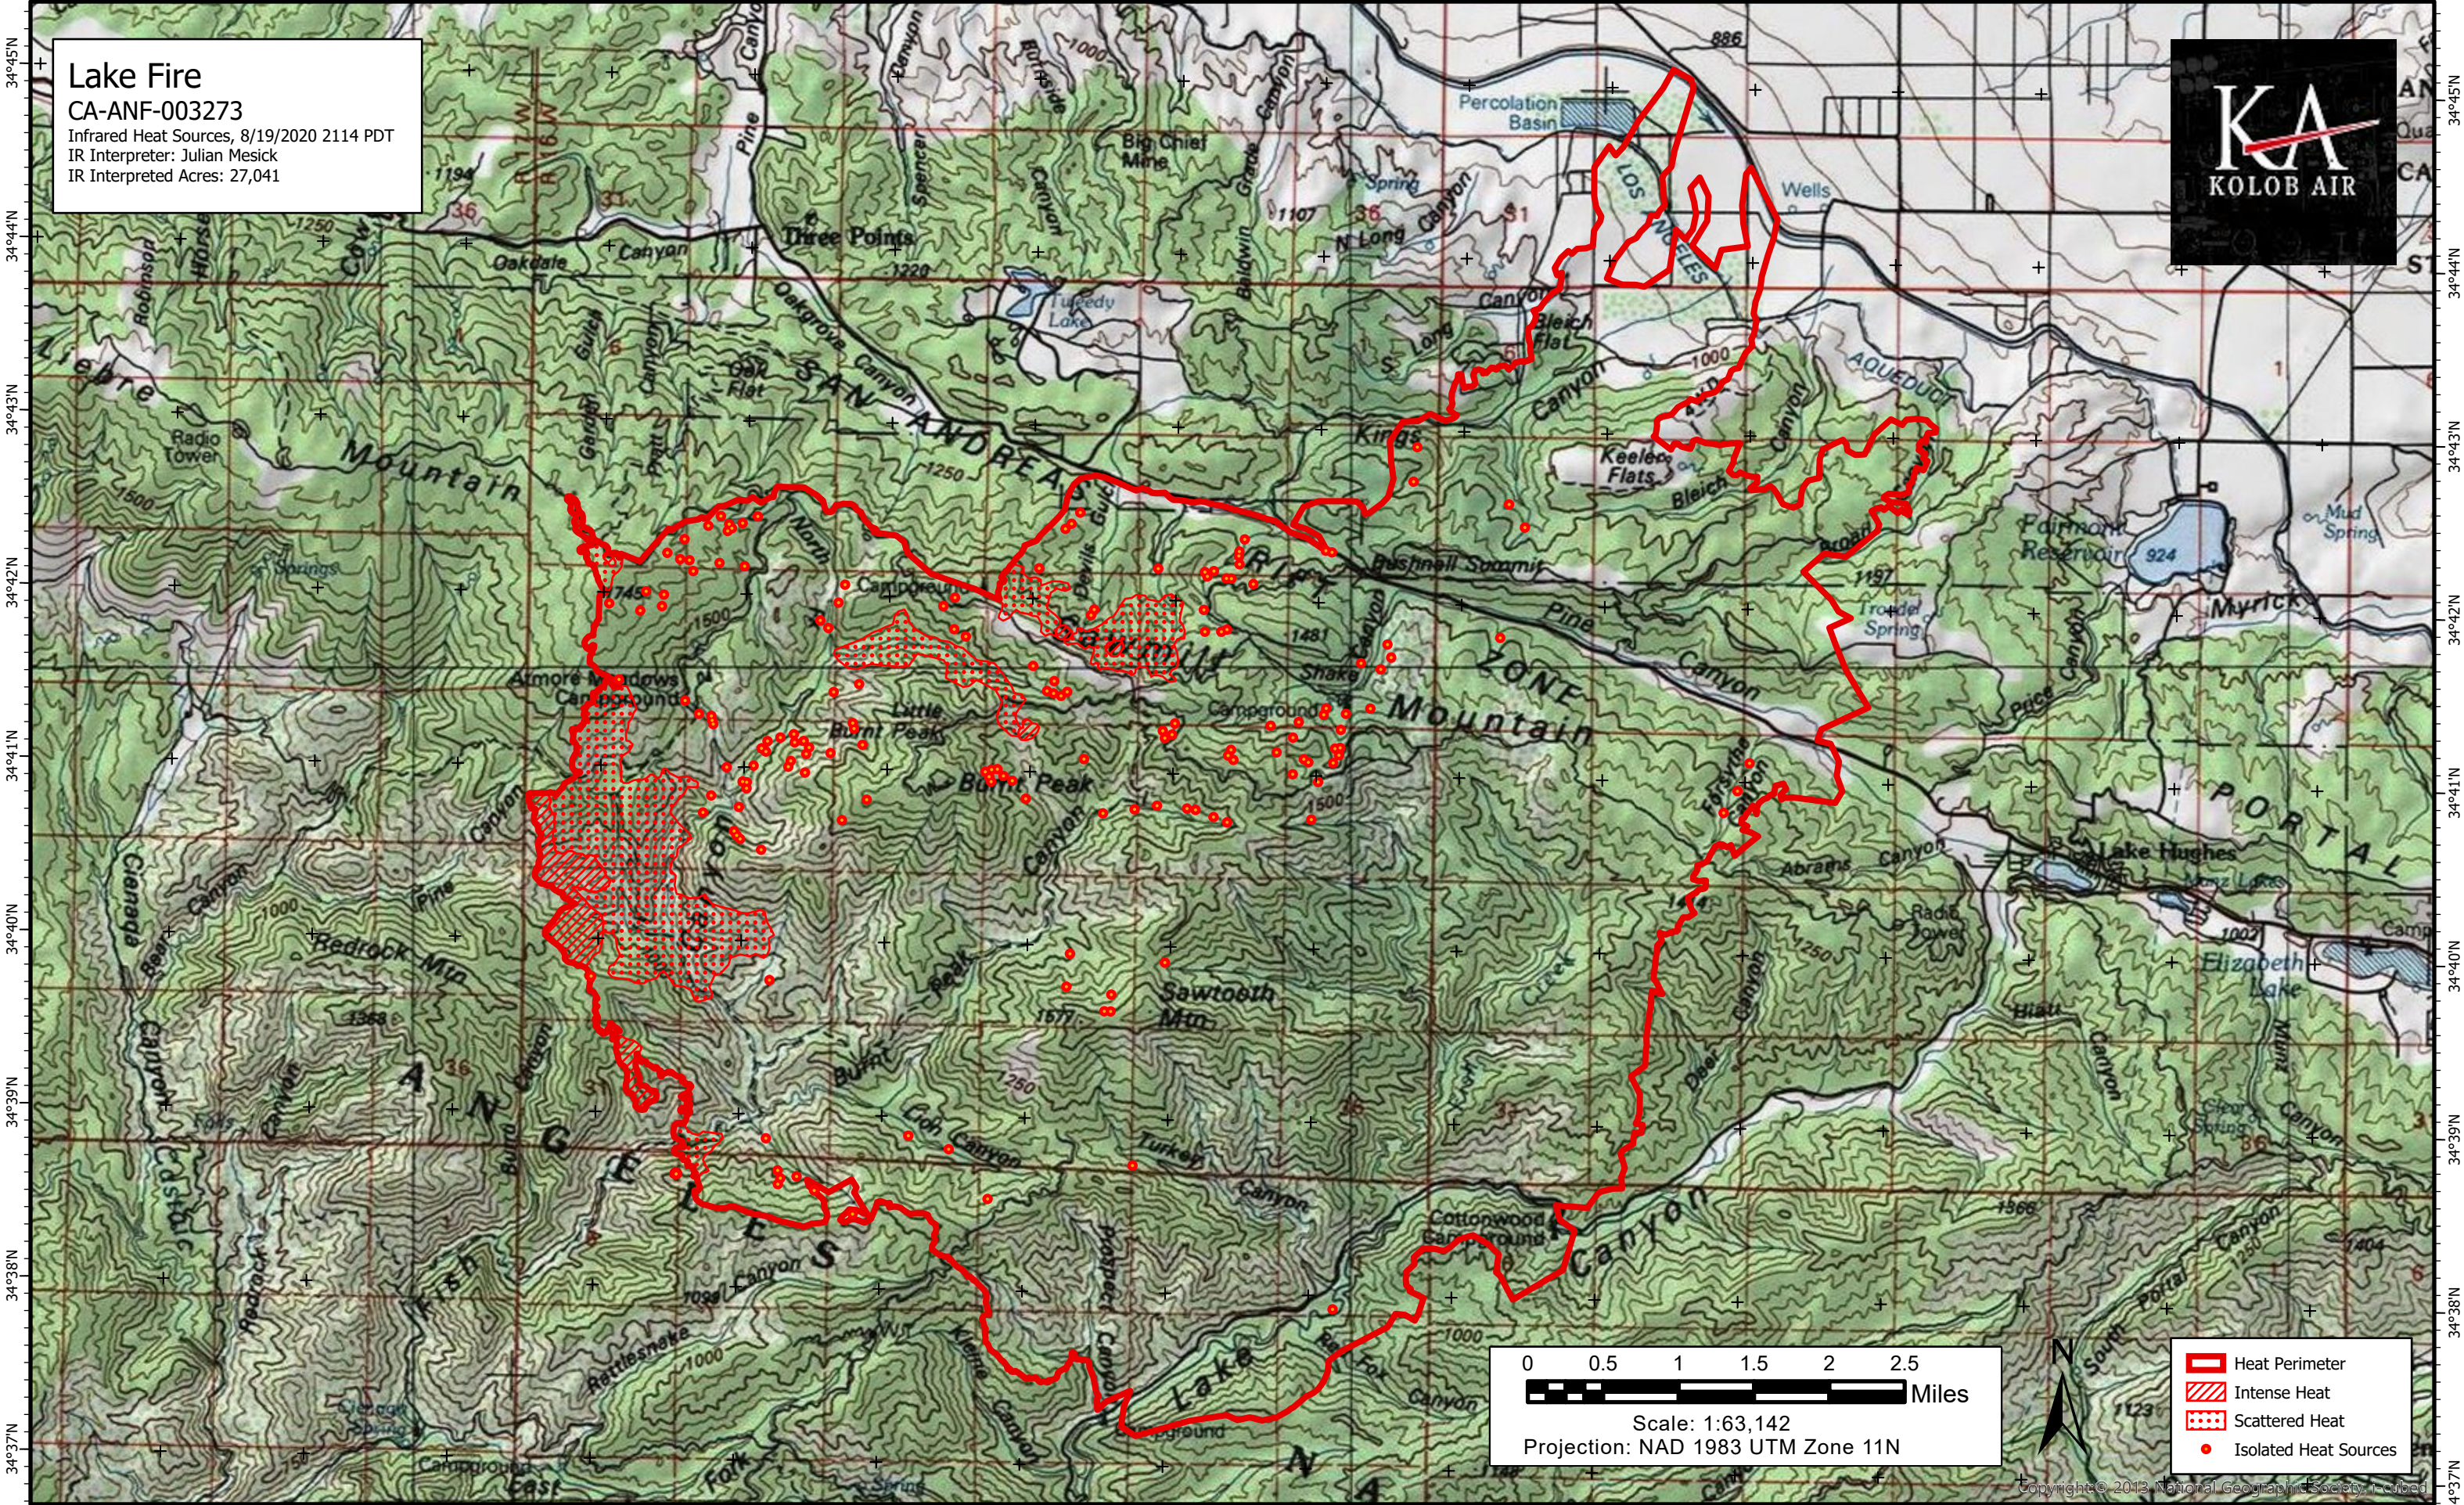

118°41'W 118°40'W 118°39'W 118°38'W 118°37'W 118°36'W 118°35'W 118°34'W 118°33'W 118°32'W 118°31'W 118°30'W 118°29'W 118°28'W 118°27'W 118°26'W 118°25'W

Lake Fire
CA-ANF-003273
Infrared Heat Sources, 8/19/2020 2114 PDT
IR Interpreter: Julian Mesick
IR Interpreted Acres: 27,041

- Heat Perimeter
- Intense Heat
- Scattered Heat
- Isolated Heat Sources

118°40'W 118°39'W 118°38'W 118°37'W 118°36'W 118°35'W 118°34'W 118°33'W 118°32'W 118°31'W 118°30'W 118°29'W 118°28'W 118°27'W 118°26'W 118°25'W