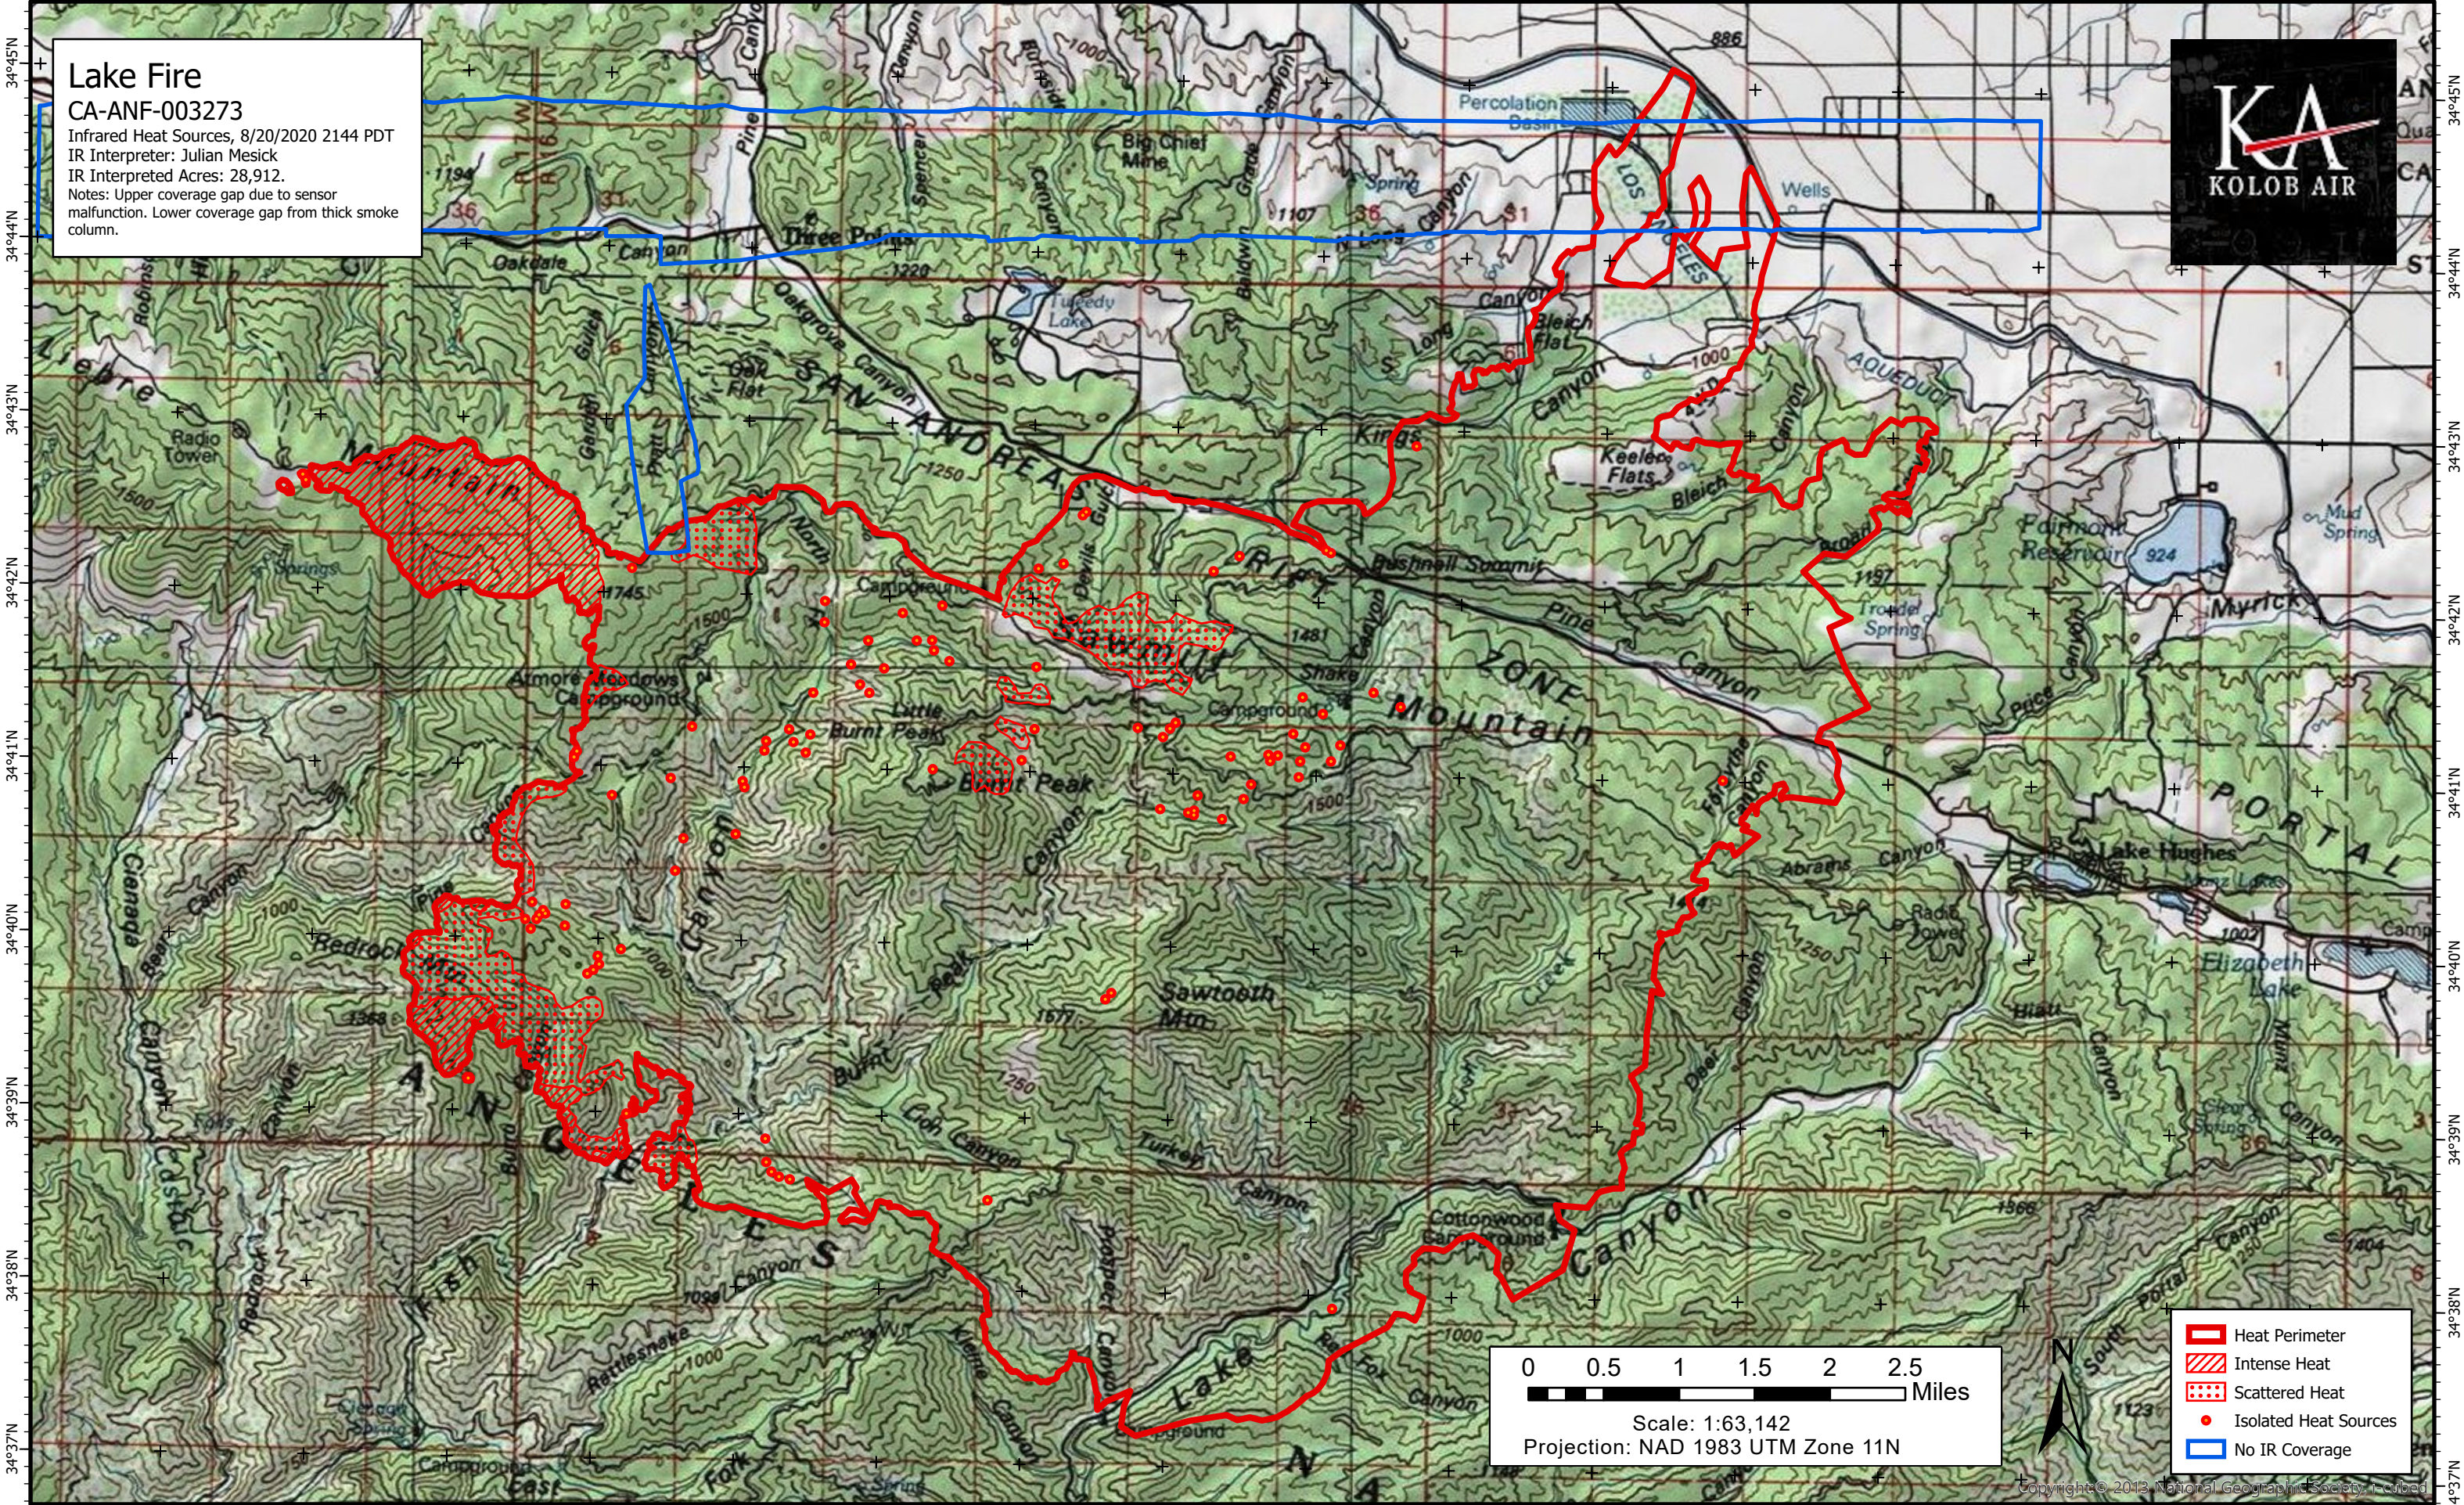

118°41'W 118°40'W 118°39'W 118°38'W 118°37'W 118°36'W 118°35'W 118°34'W 118°33'W 118°32'W 118°31'W 118°30'W 118°29'W 118°28'W 118°27'W 118°26'W 118°25'W

# Lake Fire CA-ANF-003273

Infrared Heat Sources, 8/20/2020 2144 PDT  
IR Interpreter: Julian Mesick  
IR Interpreted Acres: 28,912.  
Notes: Upper coverage gap due to sensor malfunction. Lower coverage gap from thick smoke column.

- Heat Perimeter
- Intense Heat
- Scattered Heat
- Isolated Heat Sources
- No IR Coverage

118°40'W 118°39'W 118°38'W 118°37'W 118°36'W 118°35'W 118°34'W 118°33'W 118°32'W 118°31'W 118°30'W 118°29'W 118°28'W 118°27'W 118°26'W 118°25'W