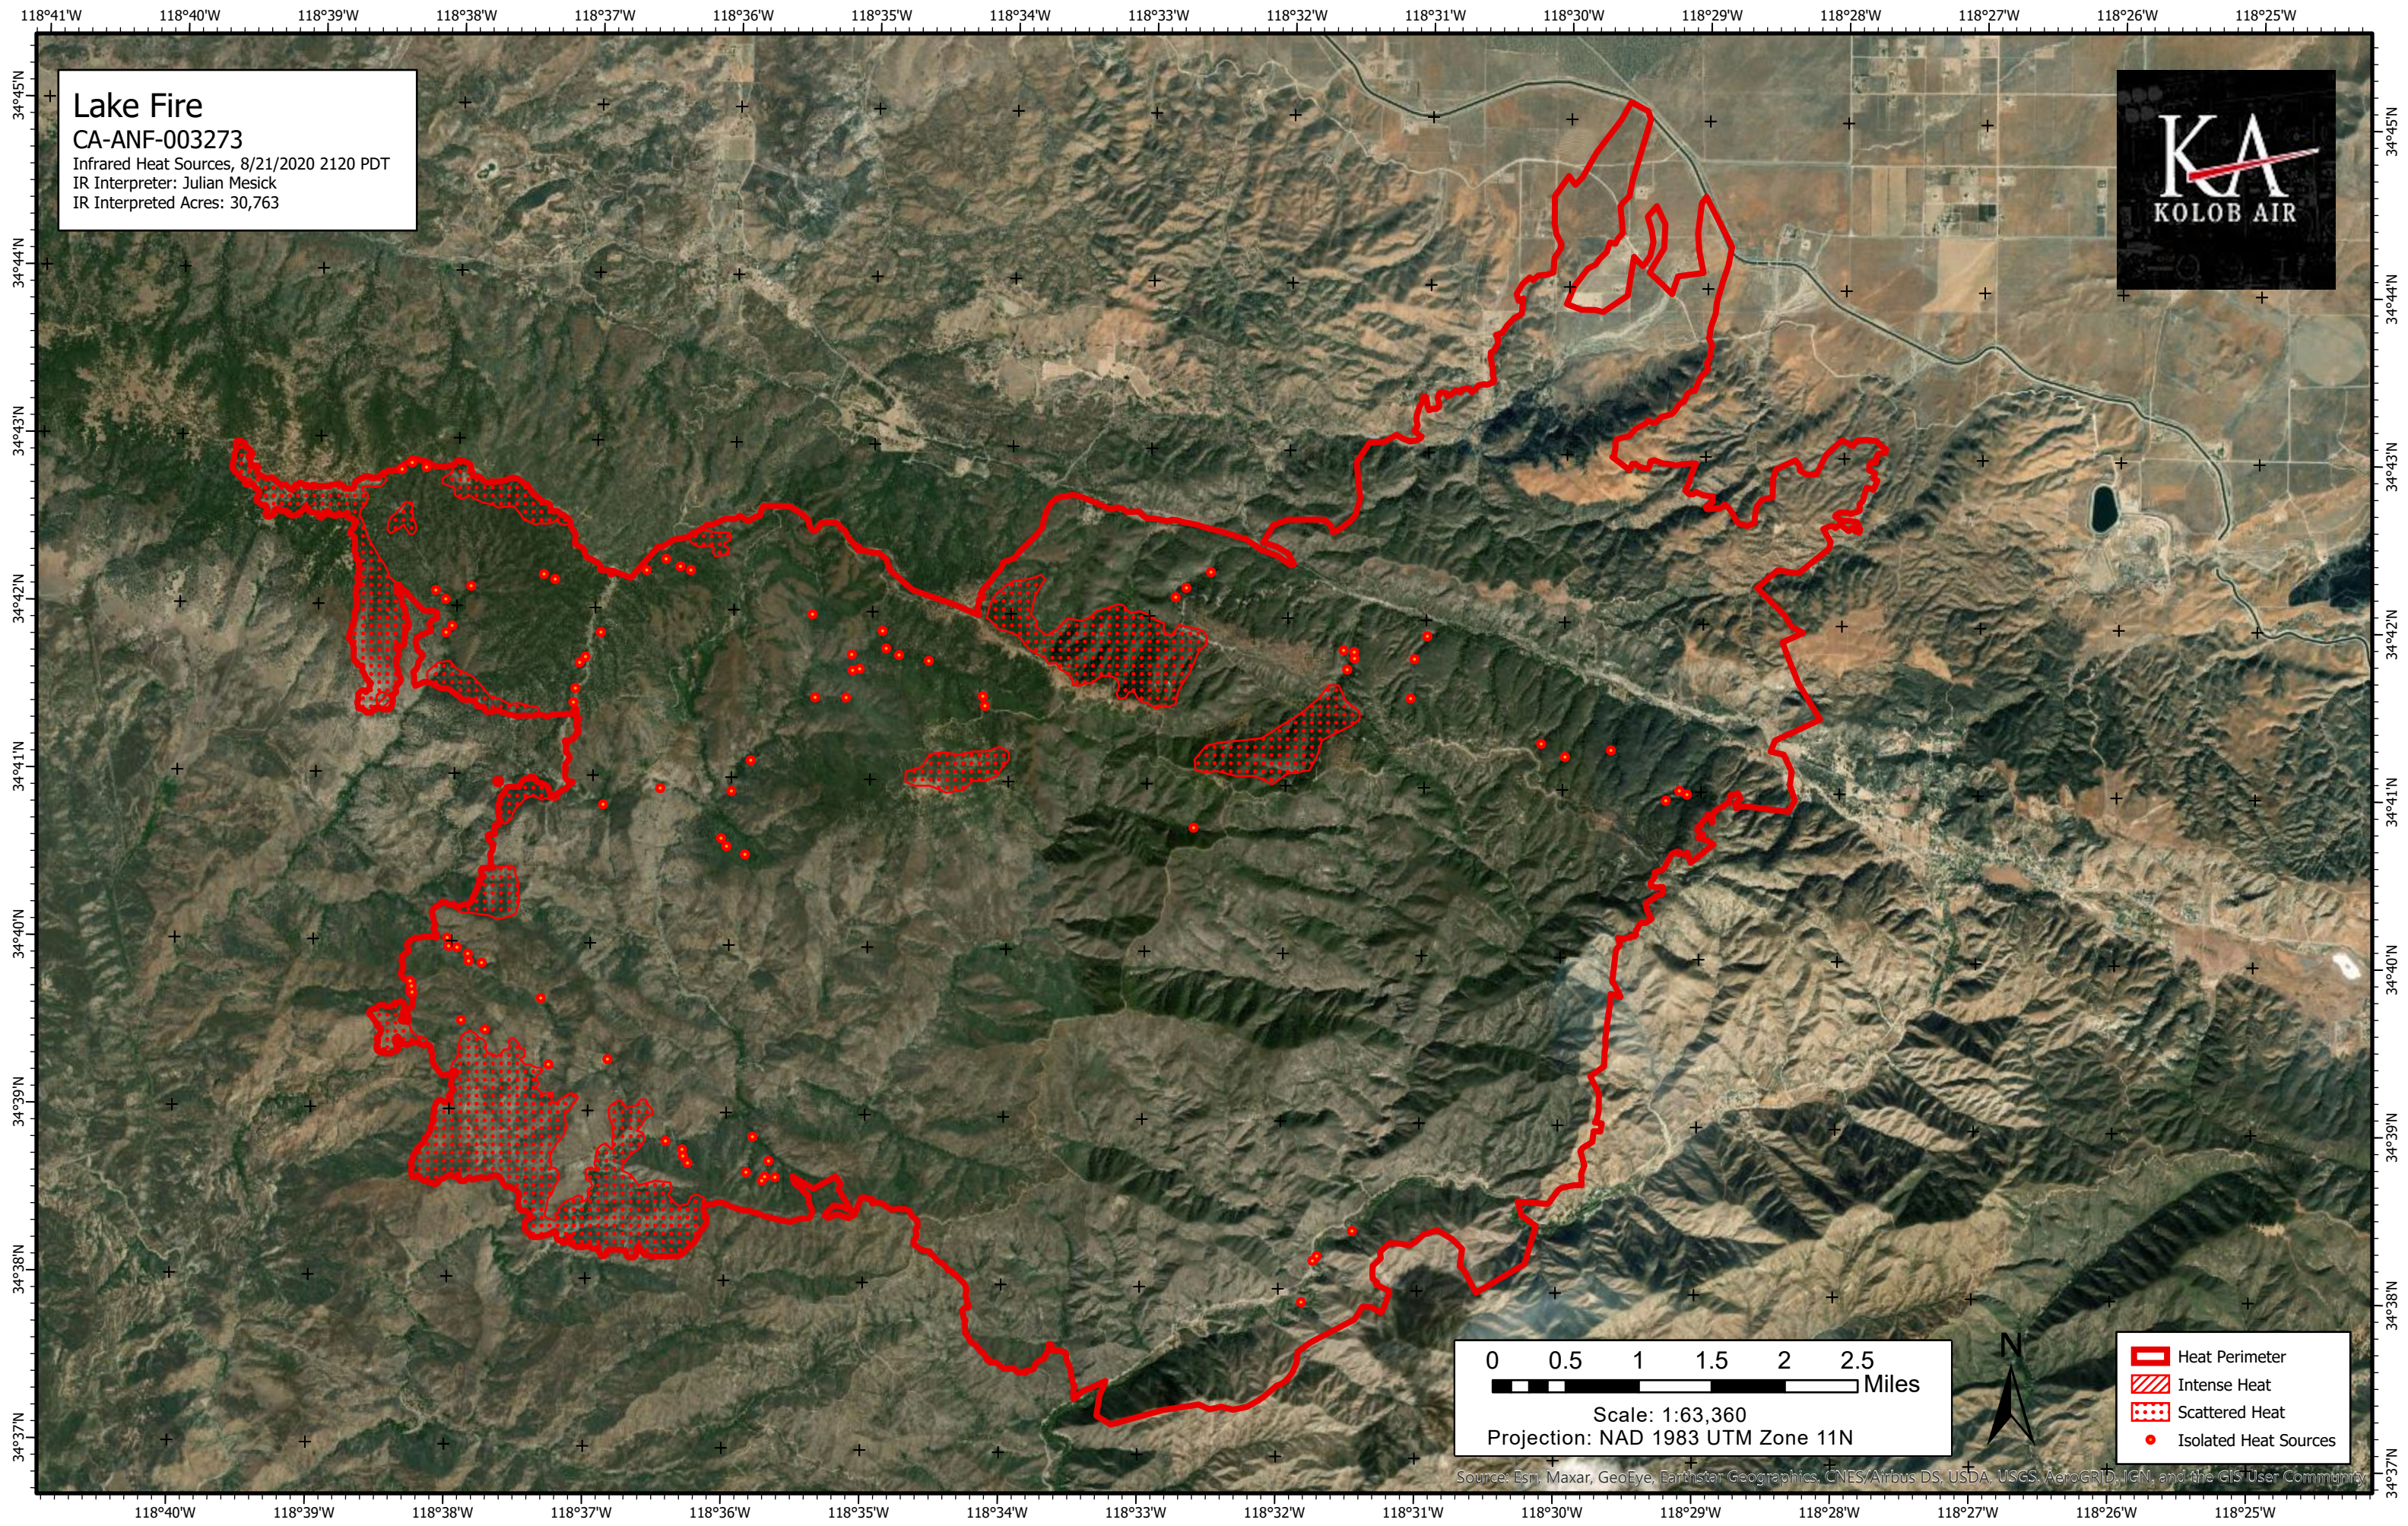

Lake Fire

CA-ANF-003273

Infrared Heat Sources, 8/21/2020 2120 PDT

IR Interpreter: Julian Mesick

IR Interpreted Acres: 30,763

- Heat Perimeter
- Intense Heat
- Scattered Heat
- Isolated Heat Sources

Source: Esri, Maxar, GeoEye, Earthstar Geographics, CNES/Airbus DS, USDA, USGS, AeroGRID, IGN, and the GIS User Community