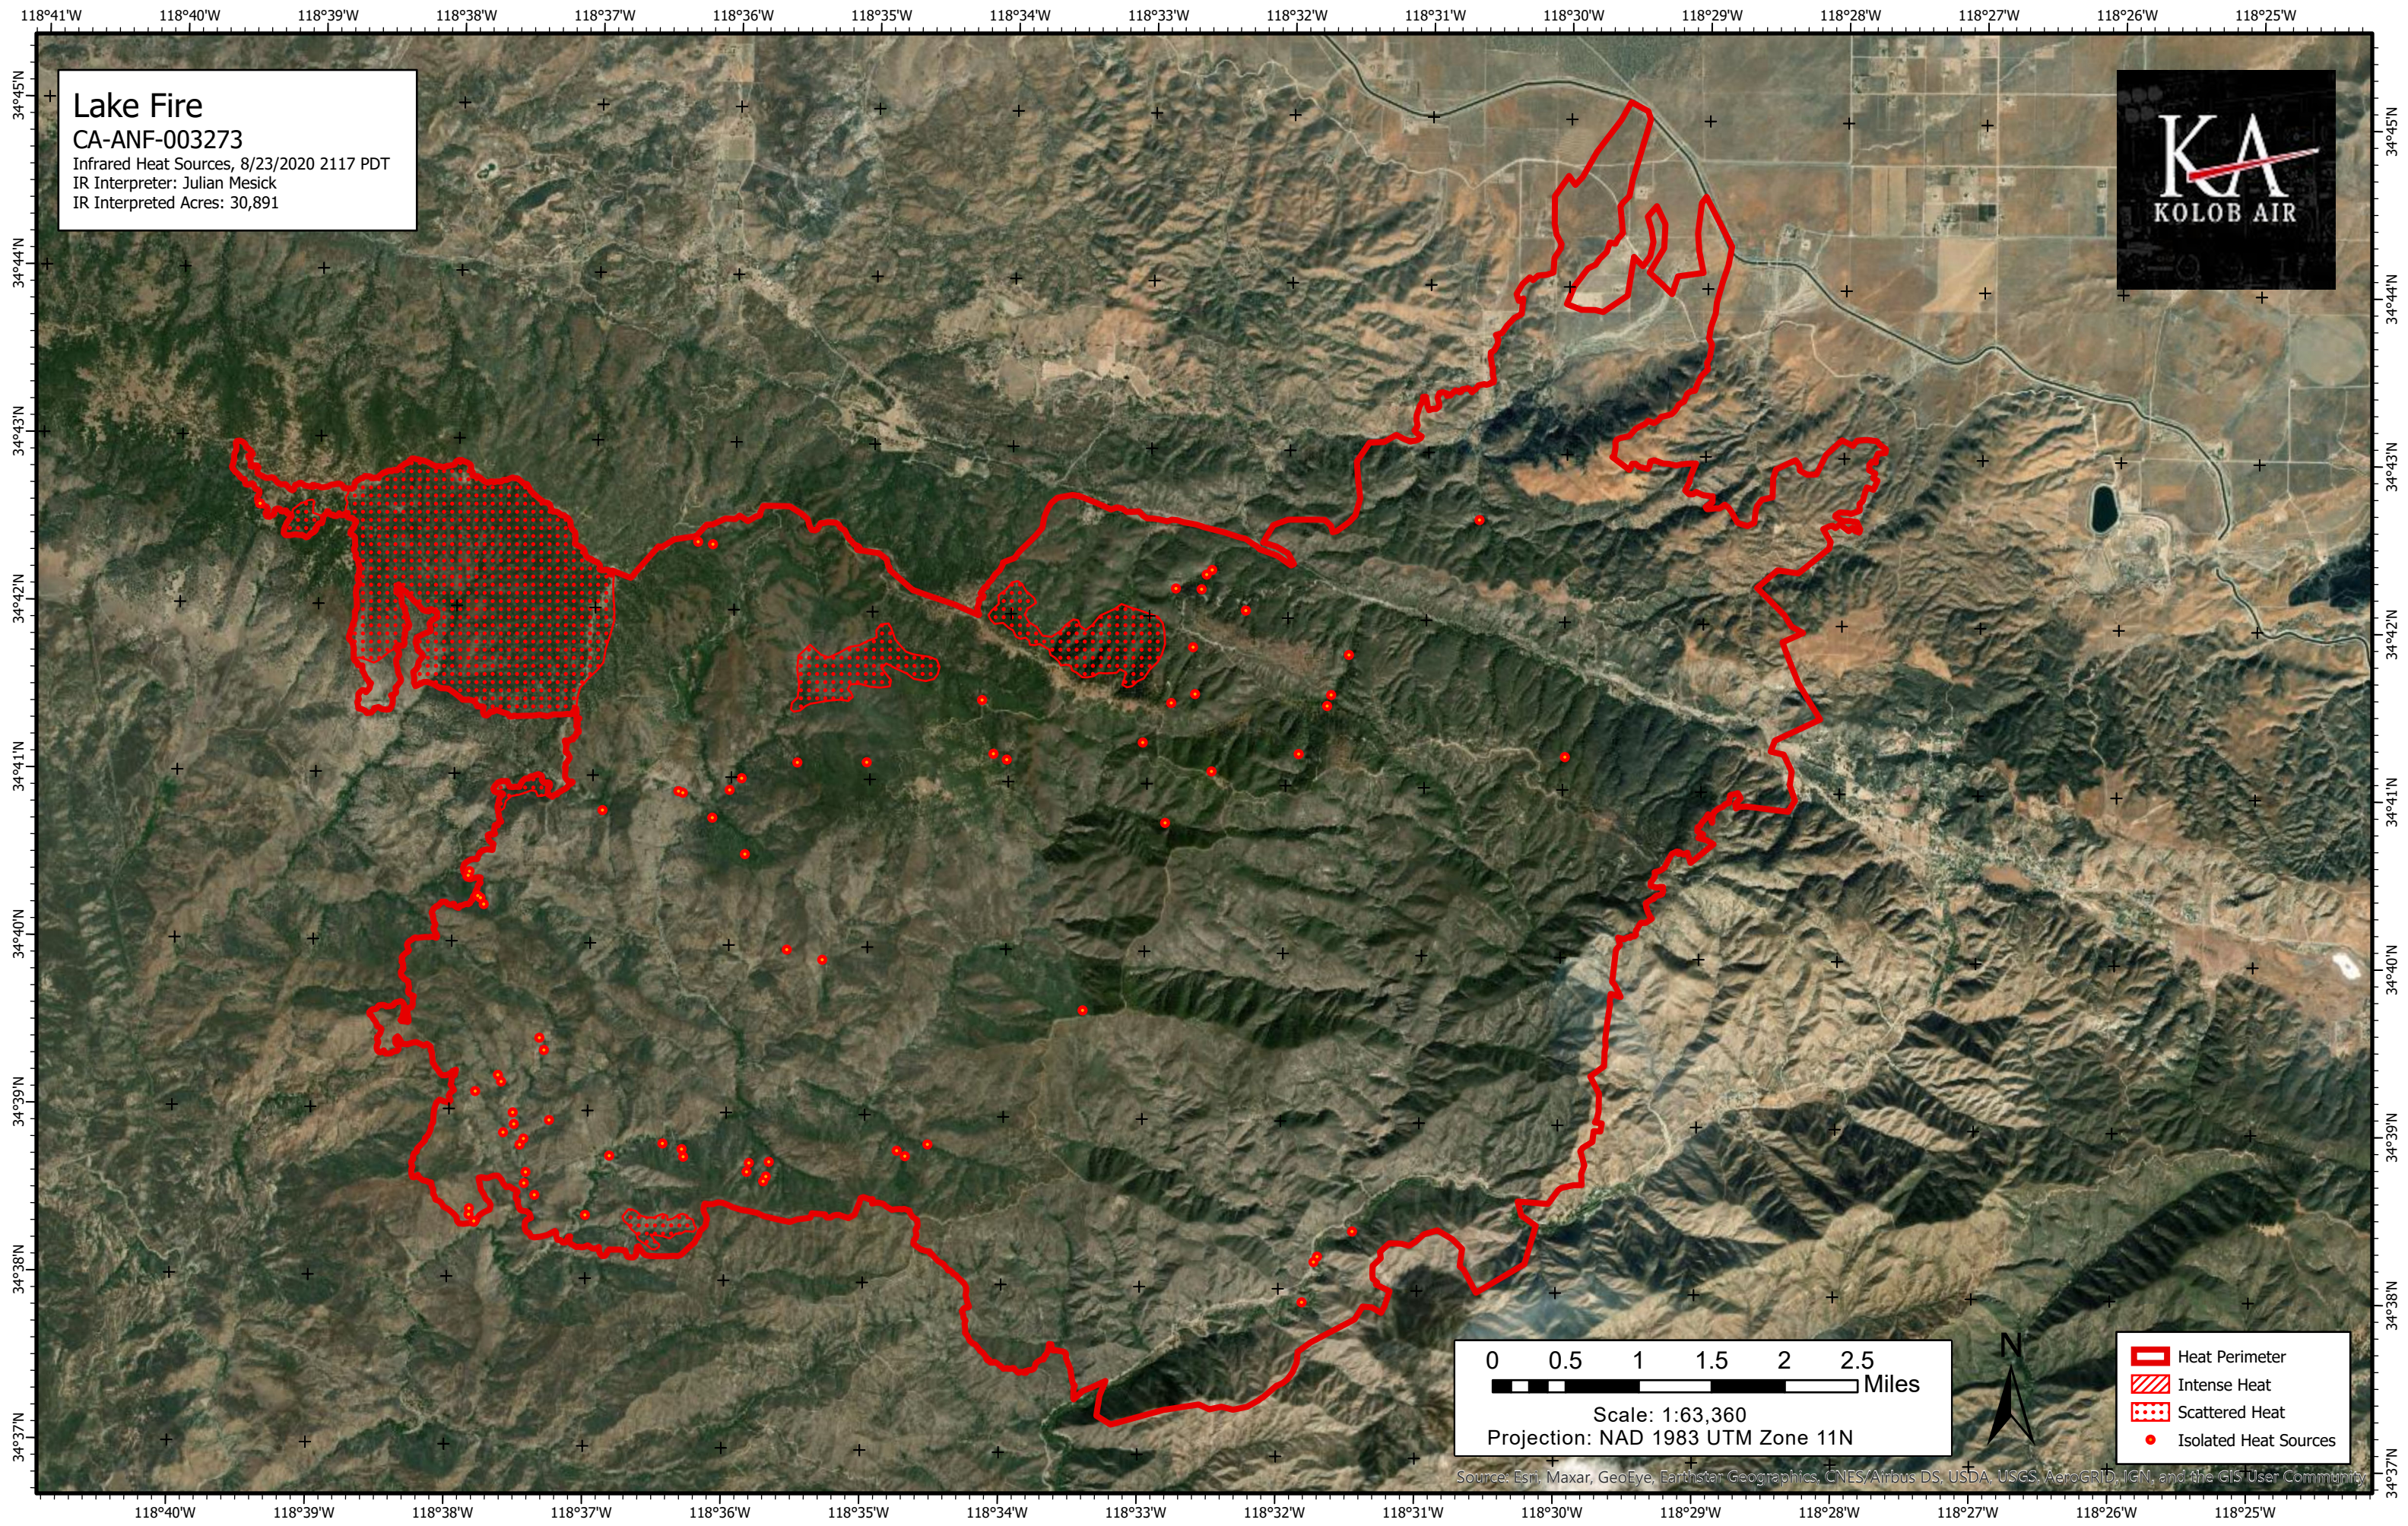

Lake Fire

CA-ANF-003273

Infrared Heat Sources, 8/23/2020 2117 PDT

IR Interpreter: Julian Mesick

IR Interpreted Acres: 30,891

- Heat Perimeter
- Intense Heat
- Scattered Heat
- Isolated Heat Sources

Source: Esri, Maxar, GeoEye, Earthstar Geographics, CNES/Airbus DS, USDA, USGS, AeroGRID, IGN, and the GIS User Community