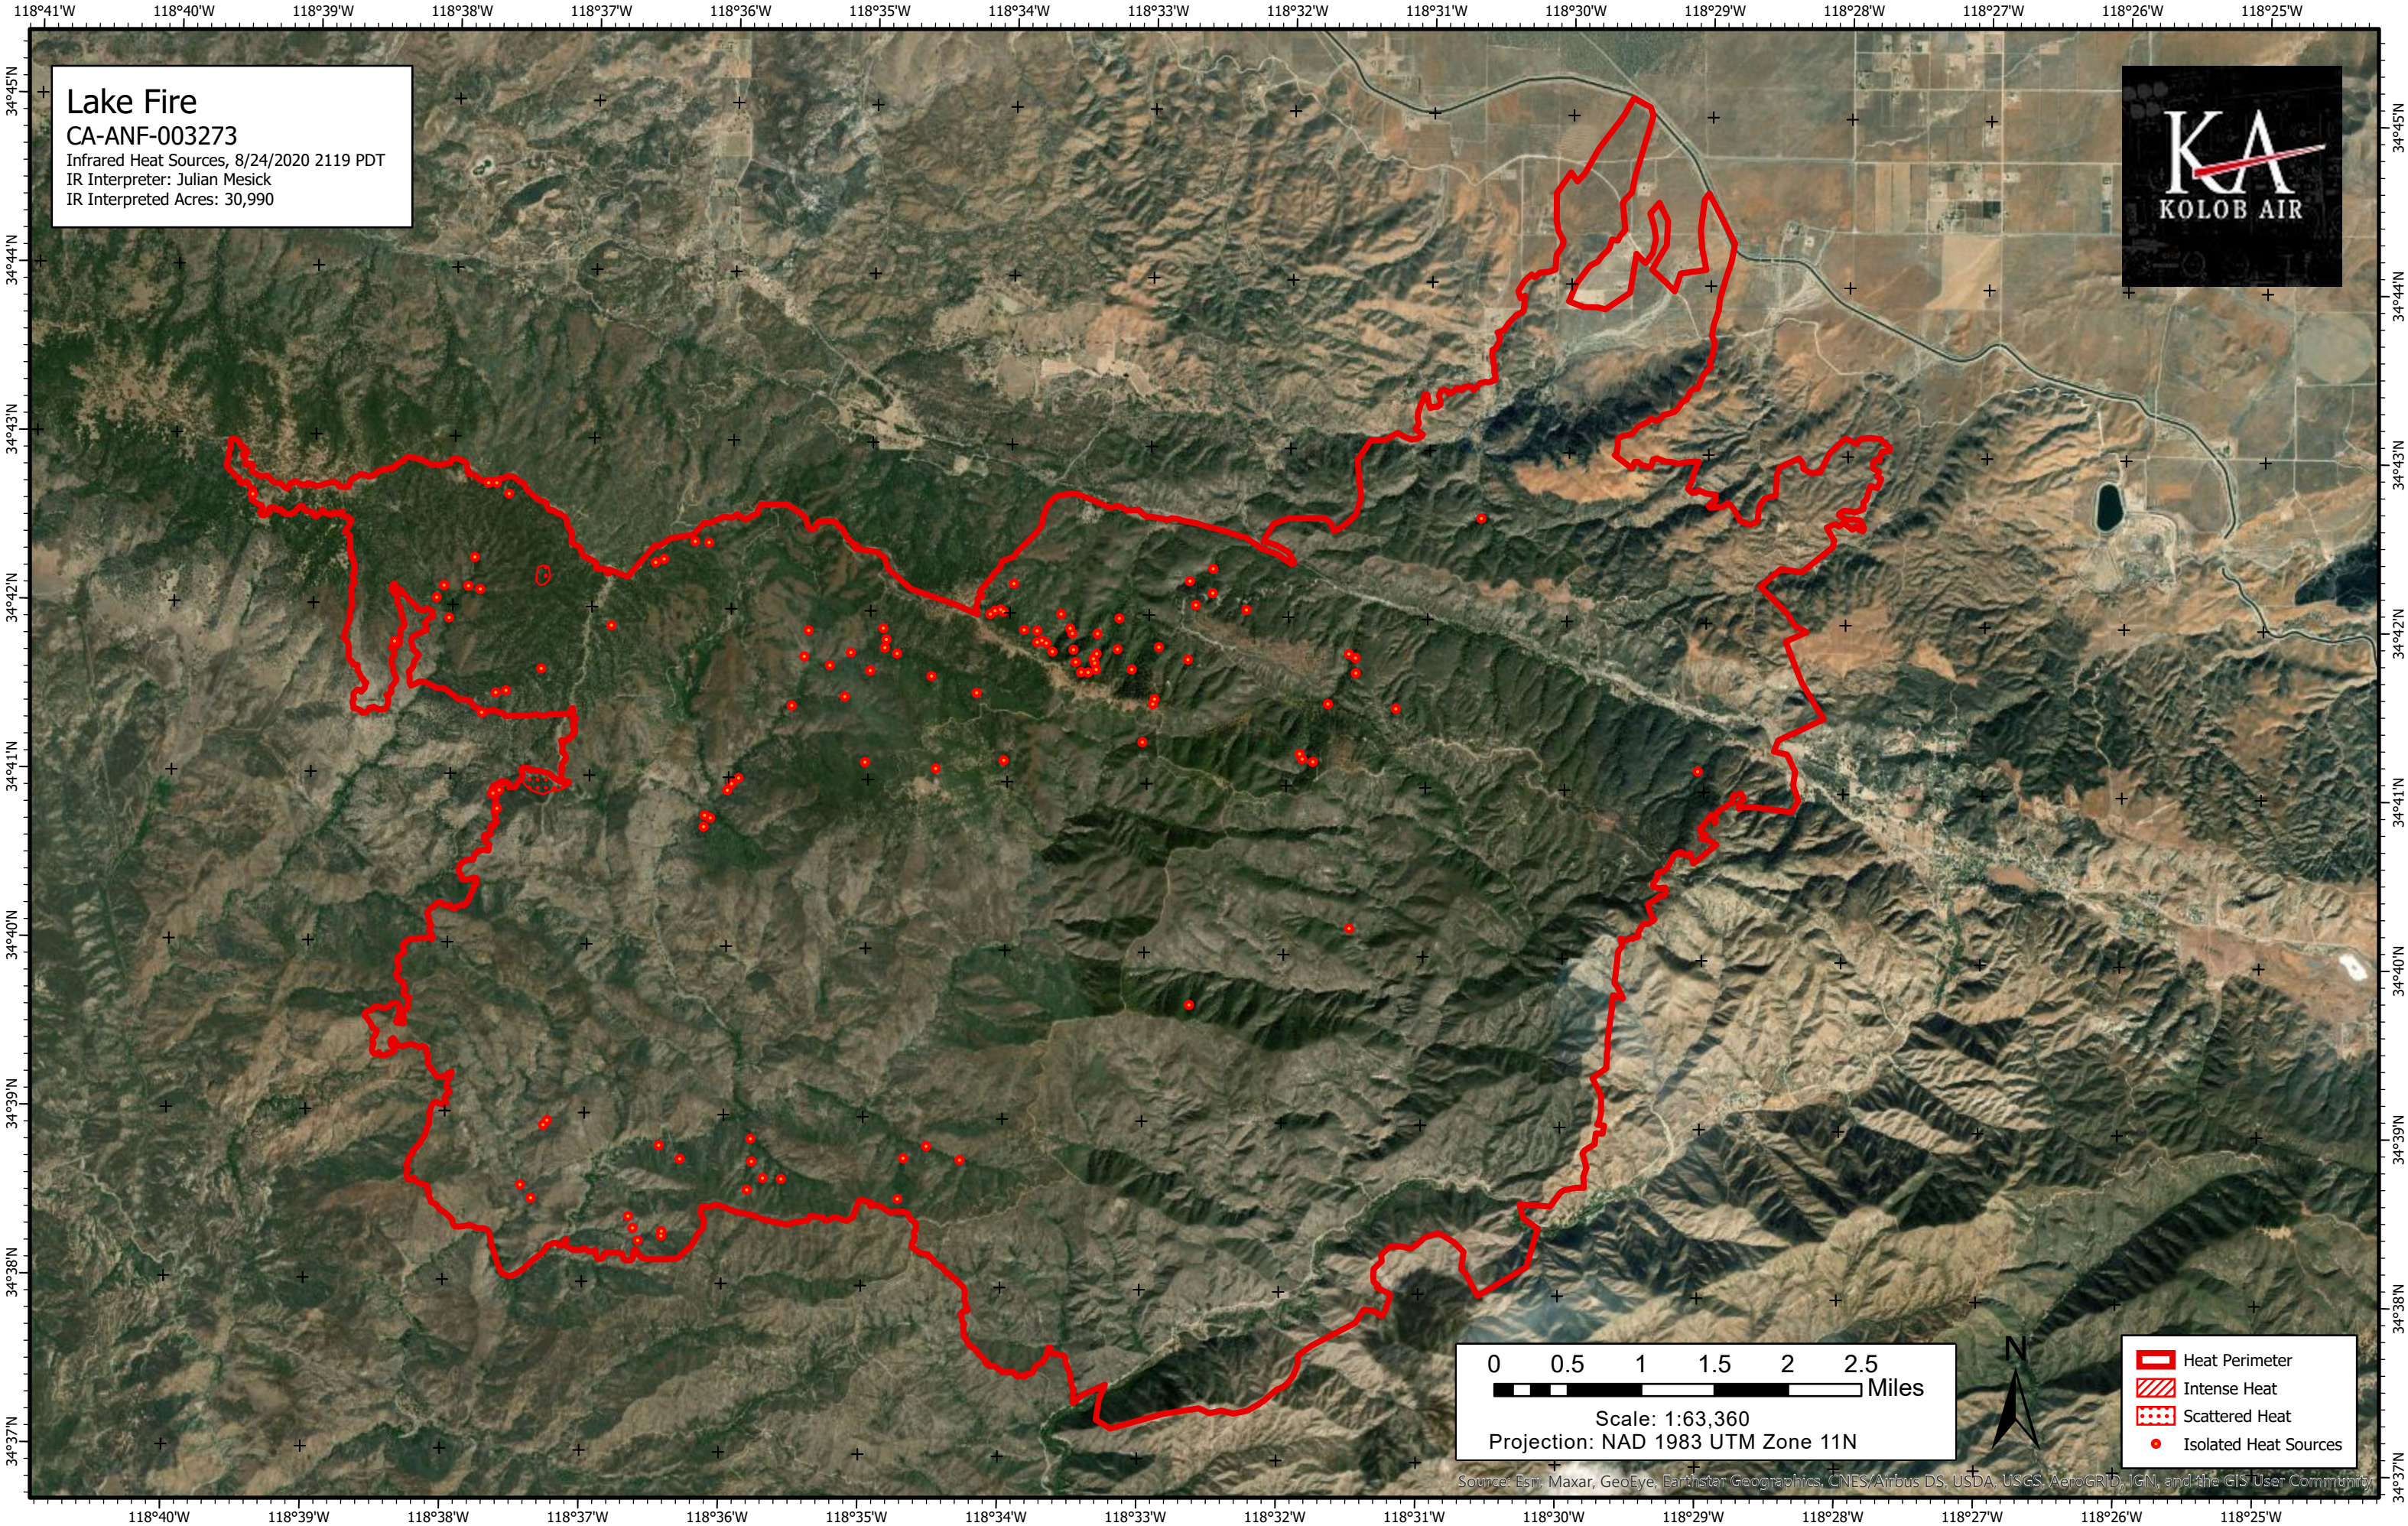

Lake Fire
CA-ANF-003273
Infrared Heat Sources, 8/24/2020 2119 PDT
IR Interpreter: Julian Mesick
IR Interpreted Acres: 30,990

- Heat Perimeter
- Intense Heat
- Scattered Heat
- Isolated Heat Sources

Source: Esri, Maxar, GeoEye, Earthstar Geographics, CNES/Airbus DS, USDA, USGS, AeroGRID, IGN, and the GIS User Community