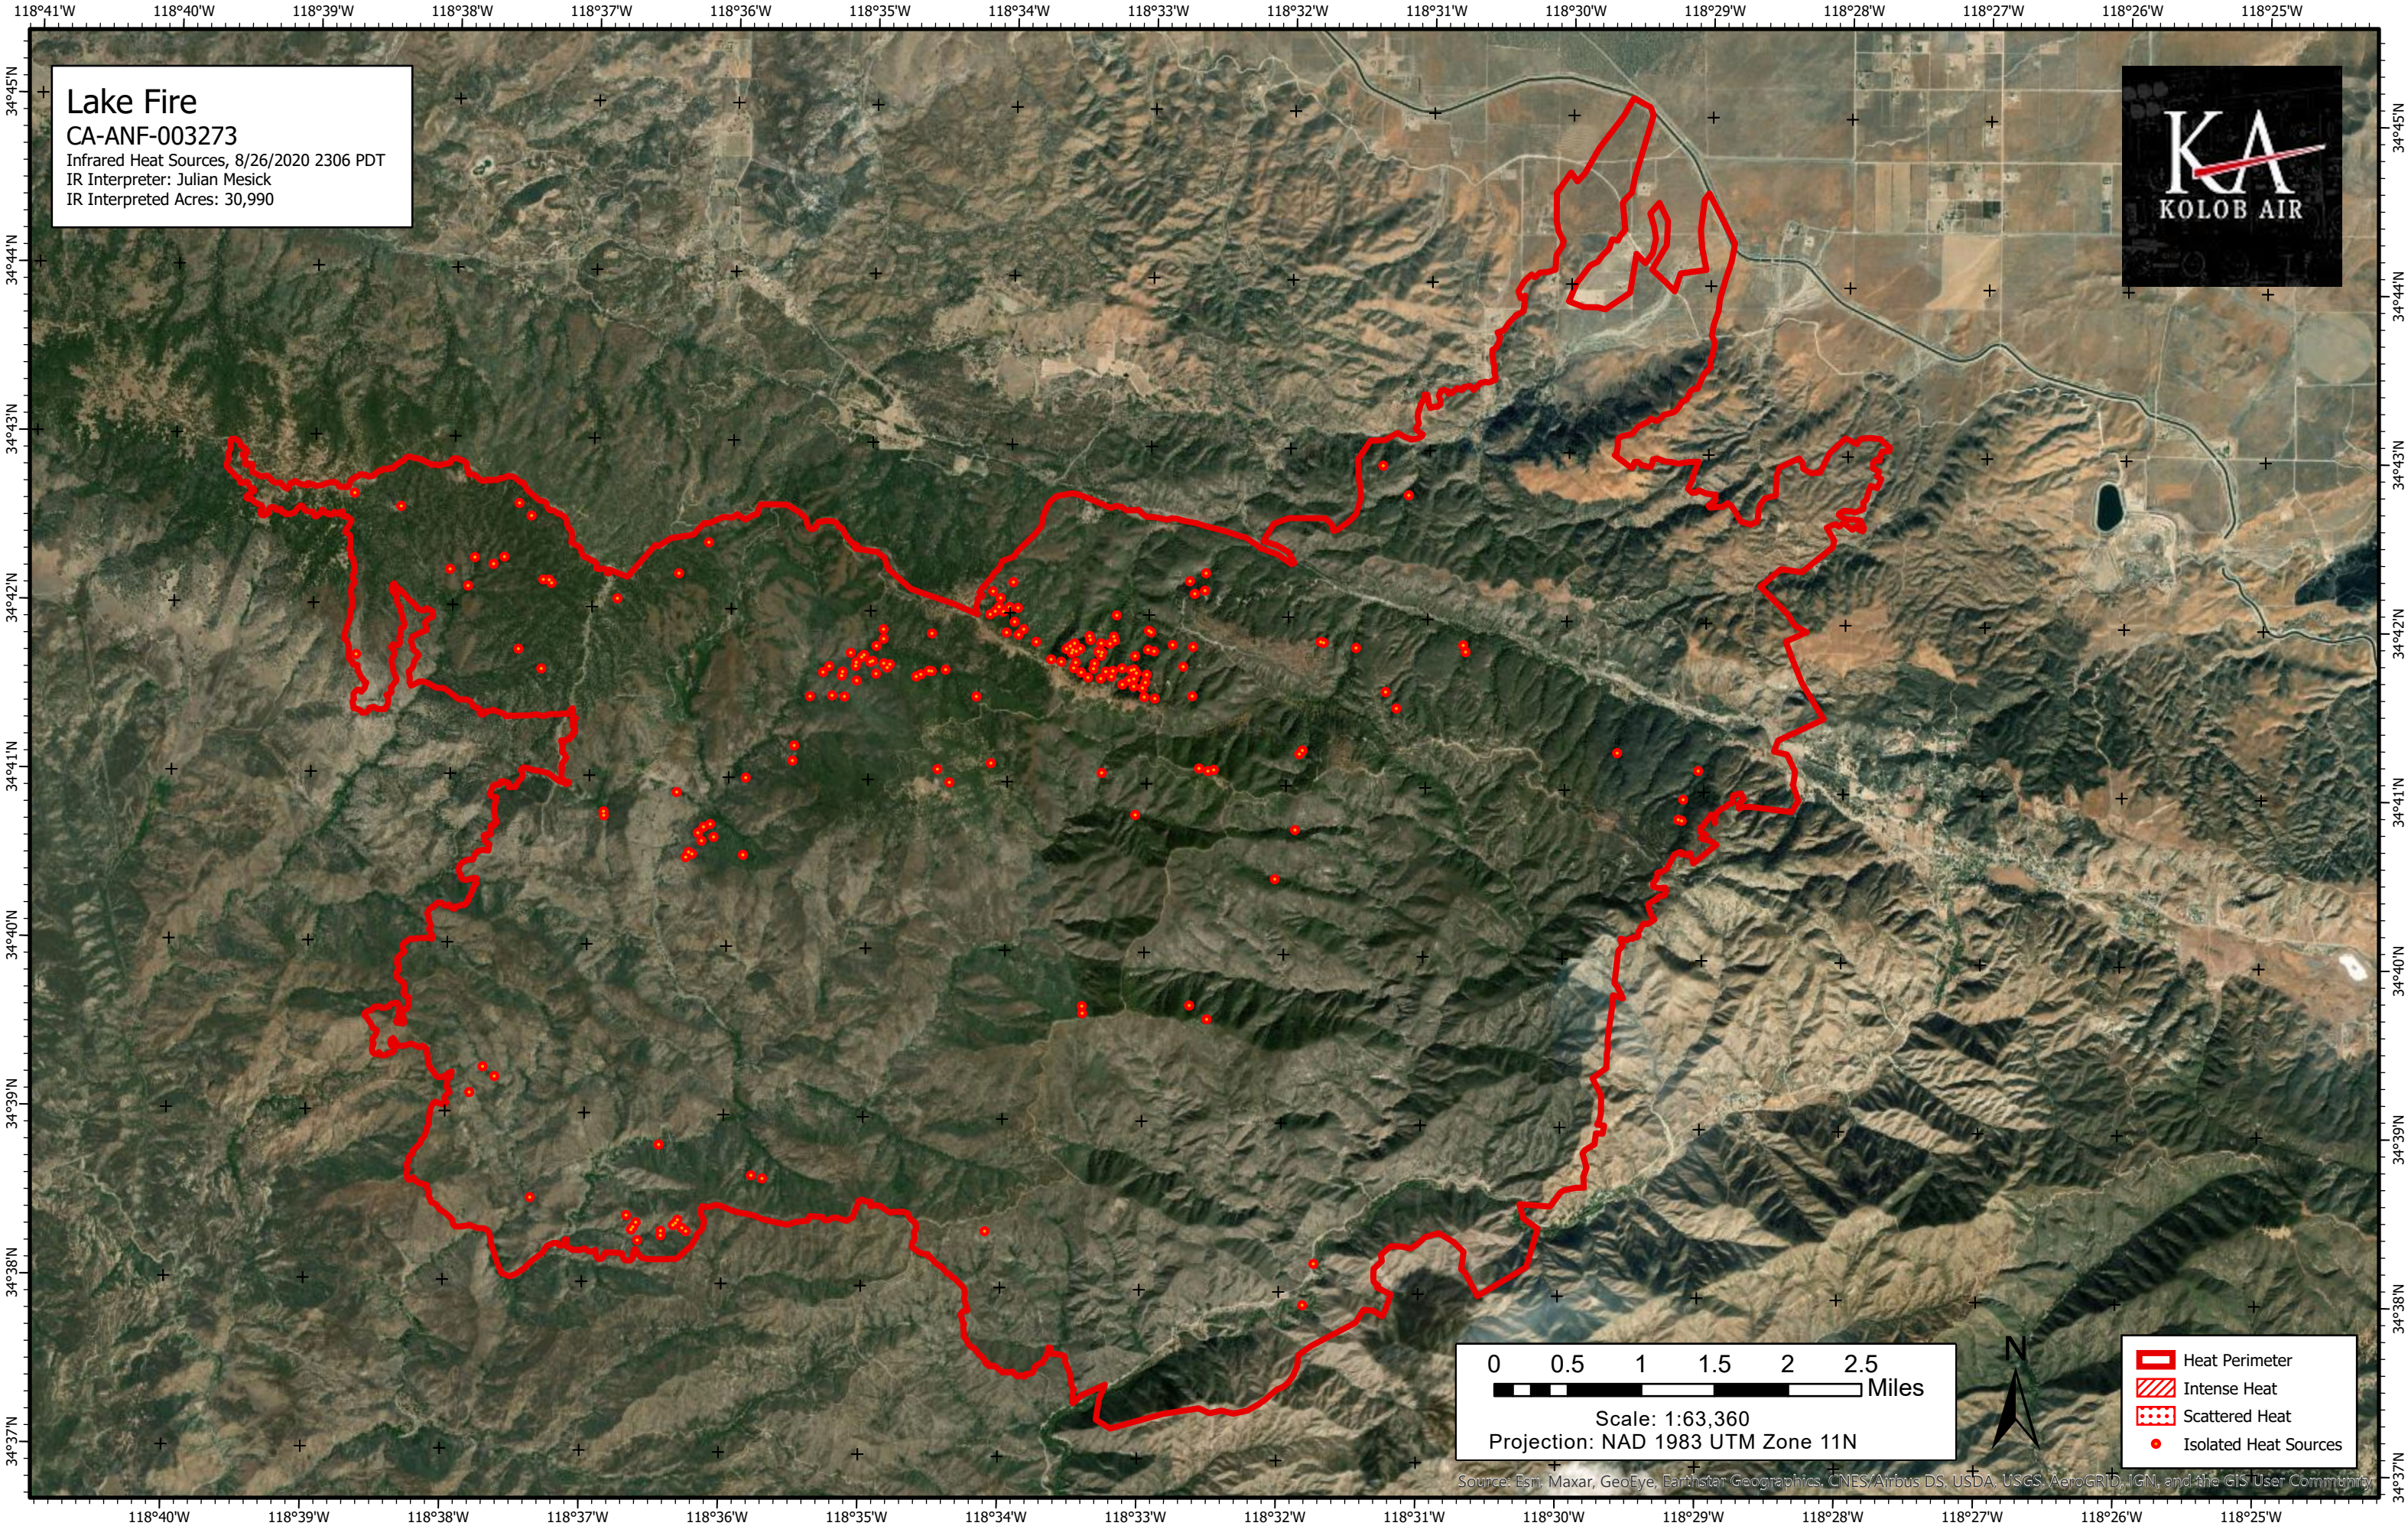

Lake Fire
CA-ANF-003273
Infrared Heat Sources, 8/26/2020 2306 PDT
IR Interpreter: Julian Mesick
IR Interpreted Acres: 30,990

-  Heat Perimeter
-  Intense Heat
-  Scattered Heat
-  Isolated Heat Sources

Source: Esri, Maxar, GeoEye, Earthstar Geographics, CNES/Airbus DS, USDA, USGS, AeroGRID, IGN, and the GIS User Community