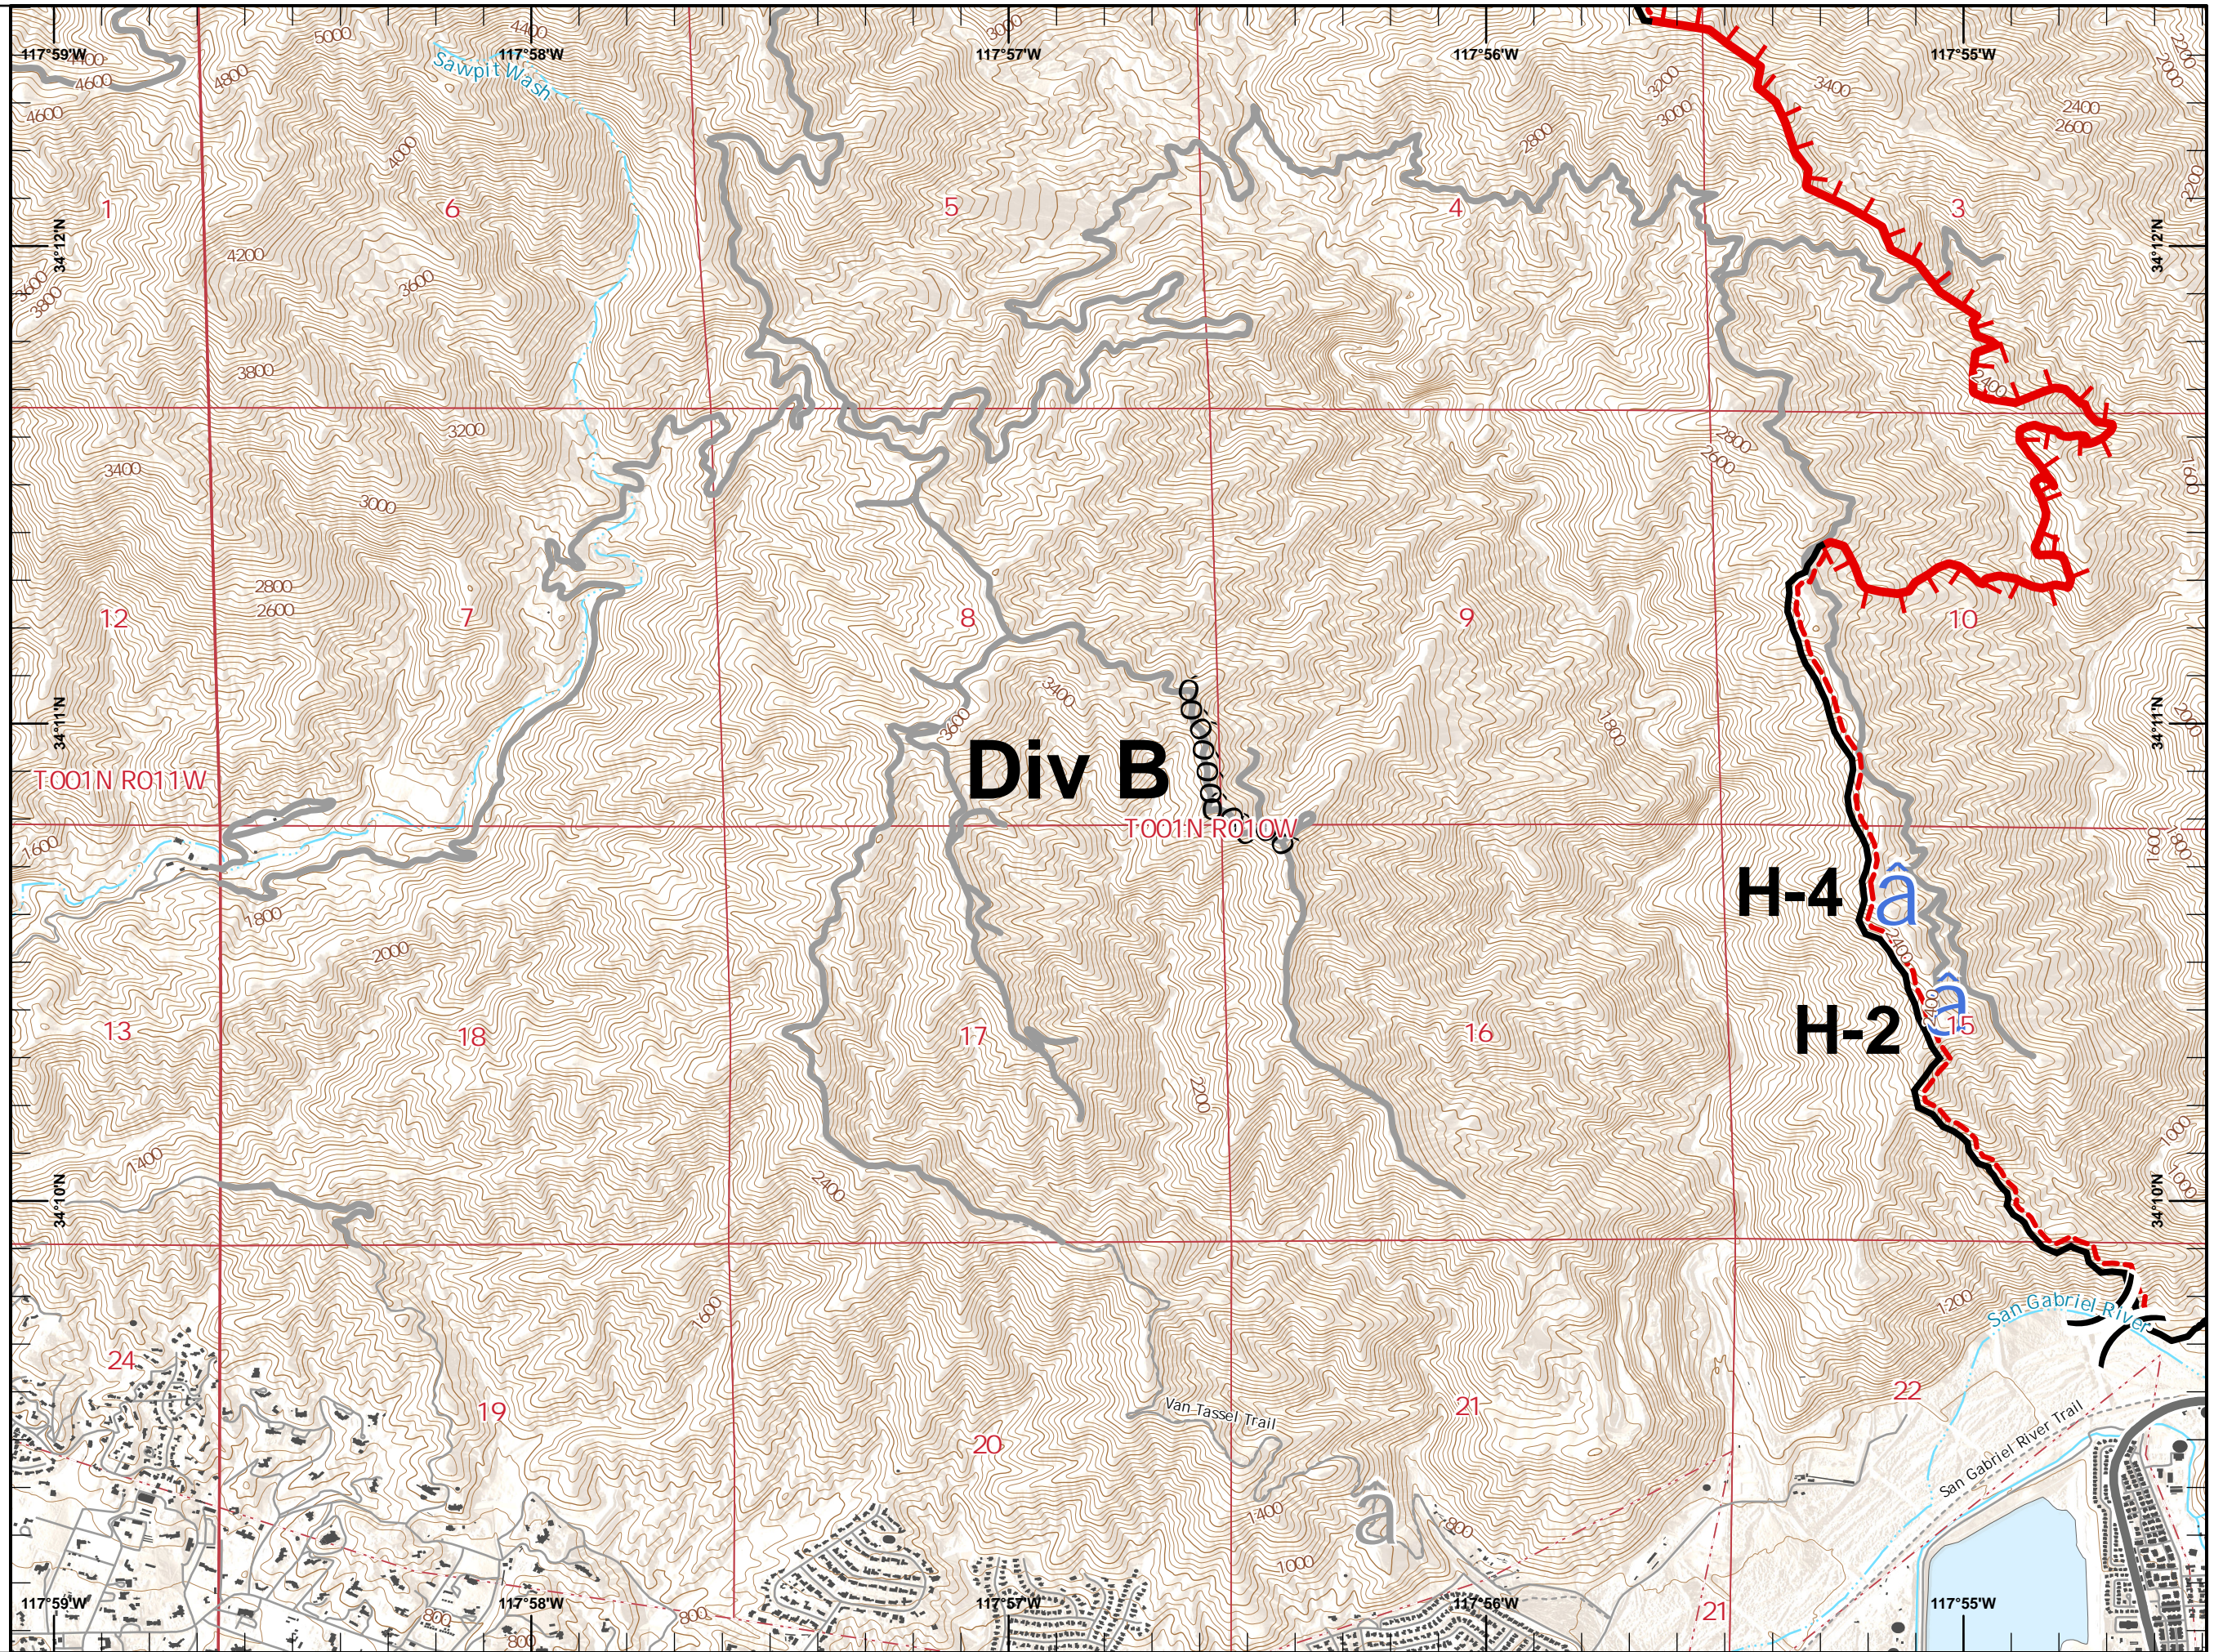

1:50,000
Last Updated 8/18/2020 01:24

IAP RANCH 2

CA-ANF-003289

08/18/2020

Page 1 of 4

-  Division Break
-  Uncontrolled Fire Edge
-  Completed Dozer Line
-  Completed, Not Controlled

1:24,000

Last Updated
8/18/2020
01:24

IAP RANCH 2

CA-ANF-003289

08/18/2020

Page 2 of 4

- ! Drop Point
- Repeater
-) (Division Break
- ┌ Uncontrolled Fire Edge
- ó ó Completed Dozer Line
- Completed, Not Controlled

1:24,000

Last Updated
8/18/2020
01:25

IAP
RANCH 2
CA-ANF-003289
08/18/2020
Page 3 of 4

- â Helispot
- â Other
-) (Division Break
- ▬ Uncontrolled Fire Edge
- ▬ Contained Line
- ó ó Completed Dozer Line
- ▬ Completed, Not Controlled

1:24,000

Last Updated
8/18/2020
01:25

IAP RANCH 2

CA-ANF-003289

08/18/2020

Page 4 of 4

- ! Drop Point
- â Helispot
-) (Division Break
- ▬ Uncontrolled Fire Edge
- ▬ Contained Line
- ó ó Completed Dozer Line
- ▬ Completed, Not Controlled