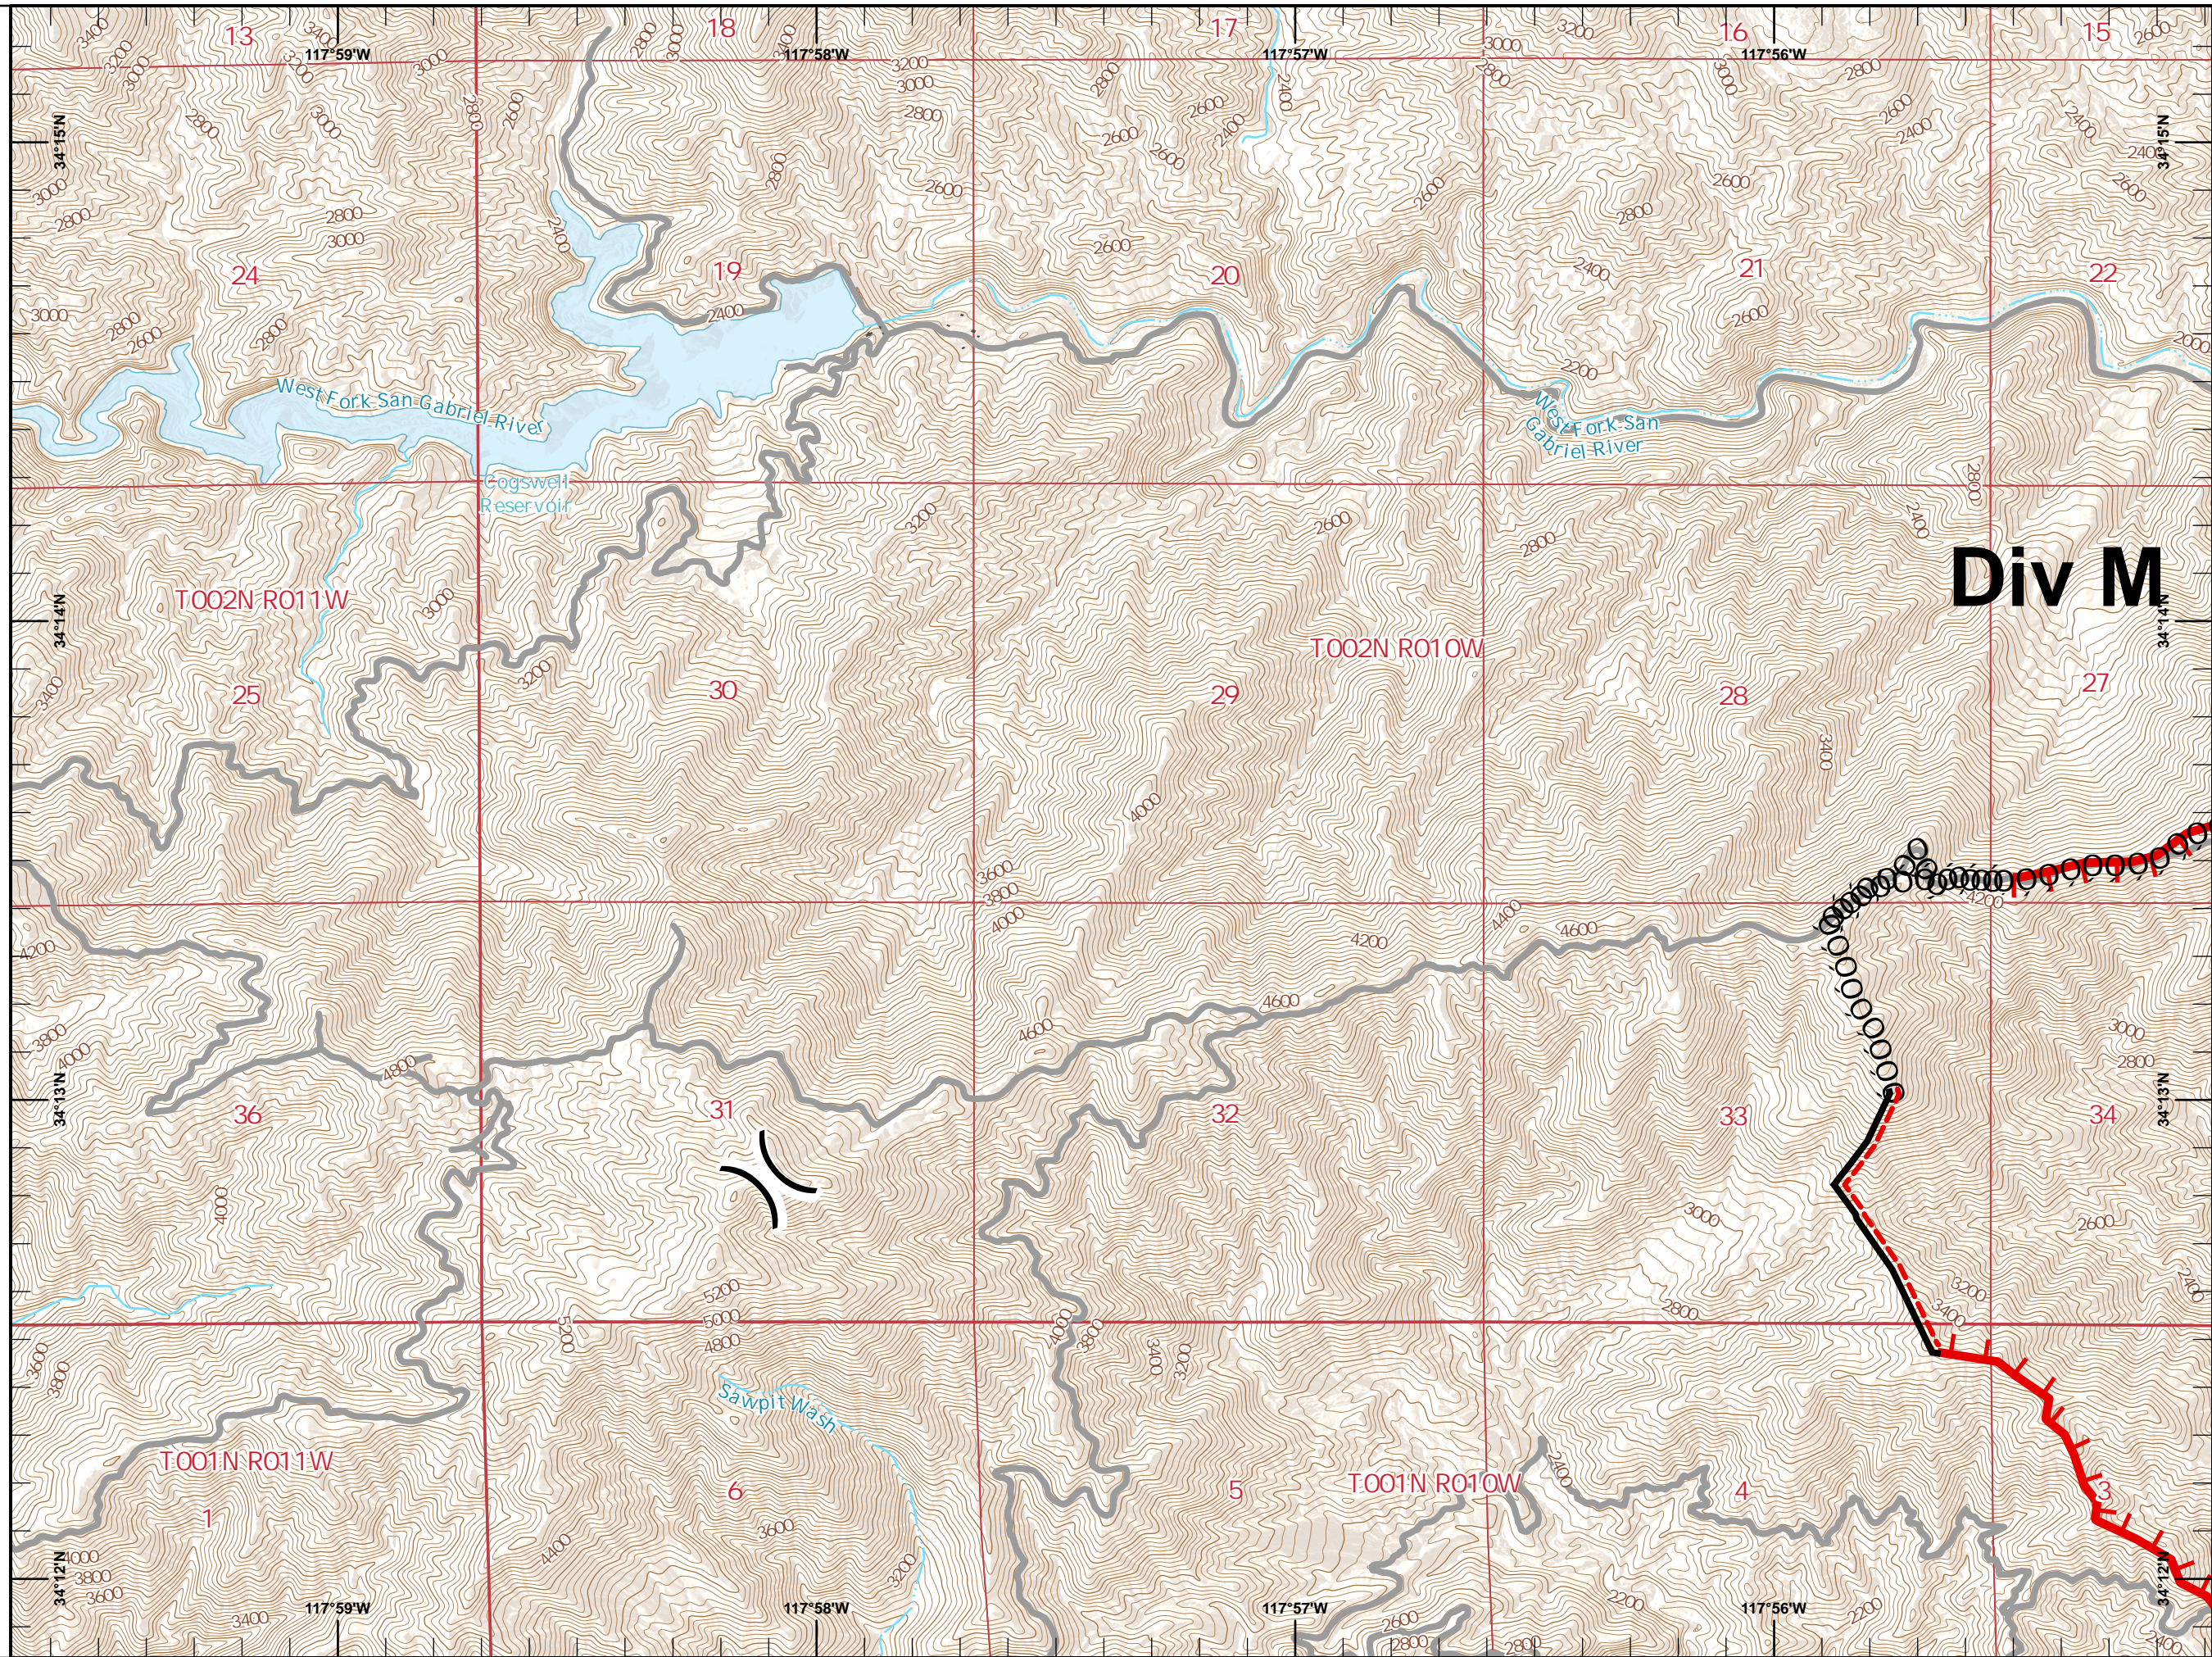

1:50,000
Last Updated 8/18/2020 01:24

IAP RANCH 2

CA-ANF-003289

08/18/2020

Page 1 of 4

-  Division Break
-  Uncontrolled Fire Edge
-  Completed Dozer Line
-  Completed, Not Controlled

1:24,000

Last Updated
8/18/2020
01:24

IAP RANCH 2

CA-ANF-003289

08/18/2020

Page 2 of 4

- ! Drop Point
- Repeater
-) (Division Break
- ┌ Uncontrolled Fire Edge
- ó ó Completed Dozer Line
- Completed, Not Controlled

1:24,000

Last Updated
8/18/2020
01:25

IAP
RANCH 2
CA-ANF-003289
08/18/2020
Page 3 of 4

- â Helispot
- â Other
-) (Division Break
- ▬ Uncontrolled Fire Edge
- ▬ Contained Line
- ó ó Completed Dozer Line
- ▬ Completed, Not Controlled

1:24,000

Last Updated
8/18/2020
01:25

IAP RANCH 2

CA-ANF-003289

08/18/2020

Page 4 of 4

- ! Drop Point
- â Helispot
-) (Division Break
- ▬ Uncontrolled Fire Edge
- ▬ Contained Line
- ó ó Completed Dozer Line
- ▬ Completed, Not Controlled