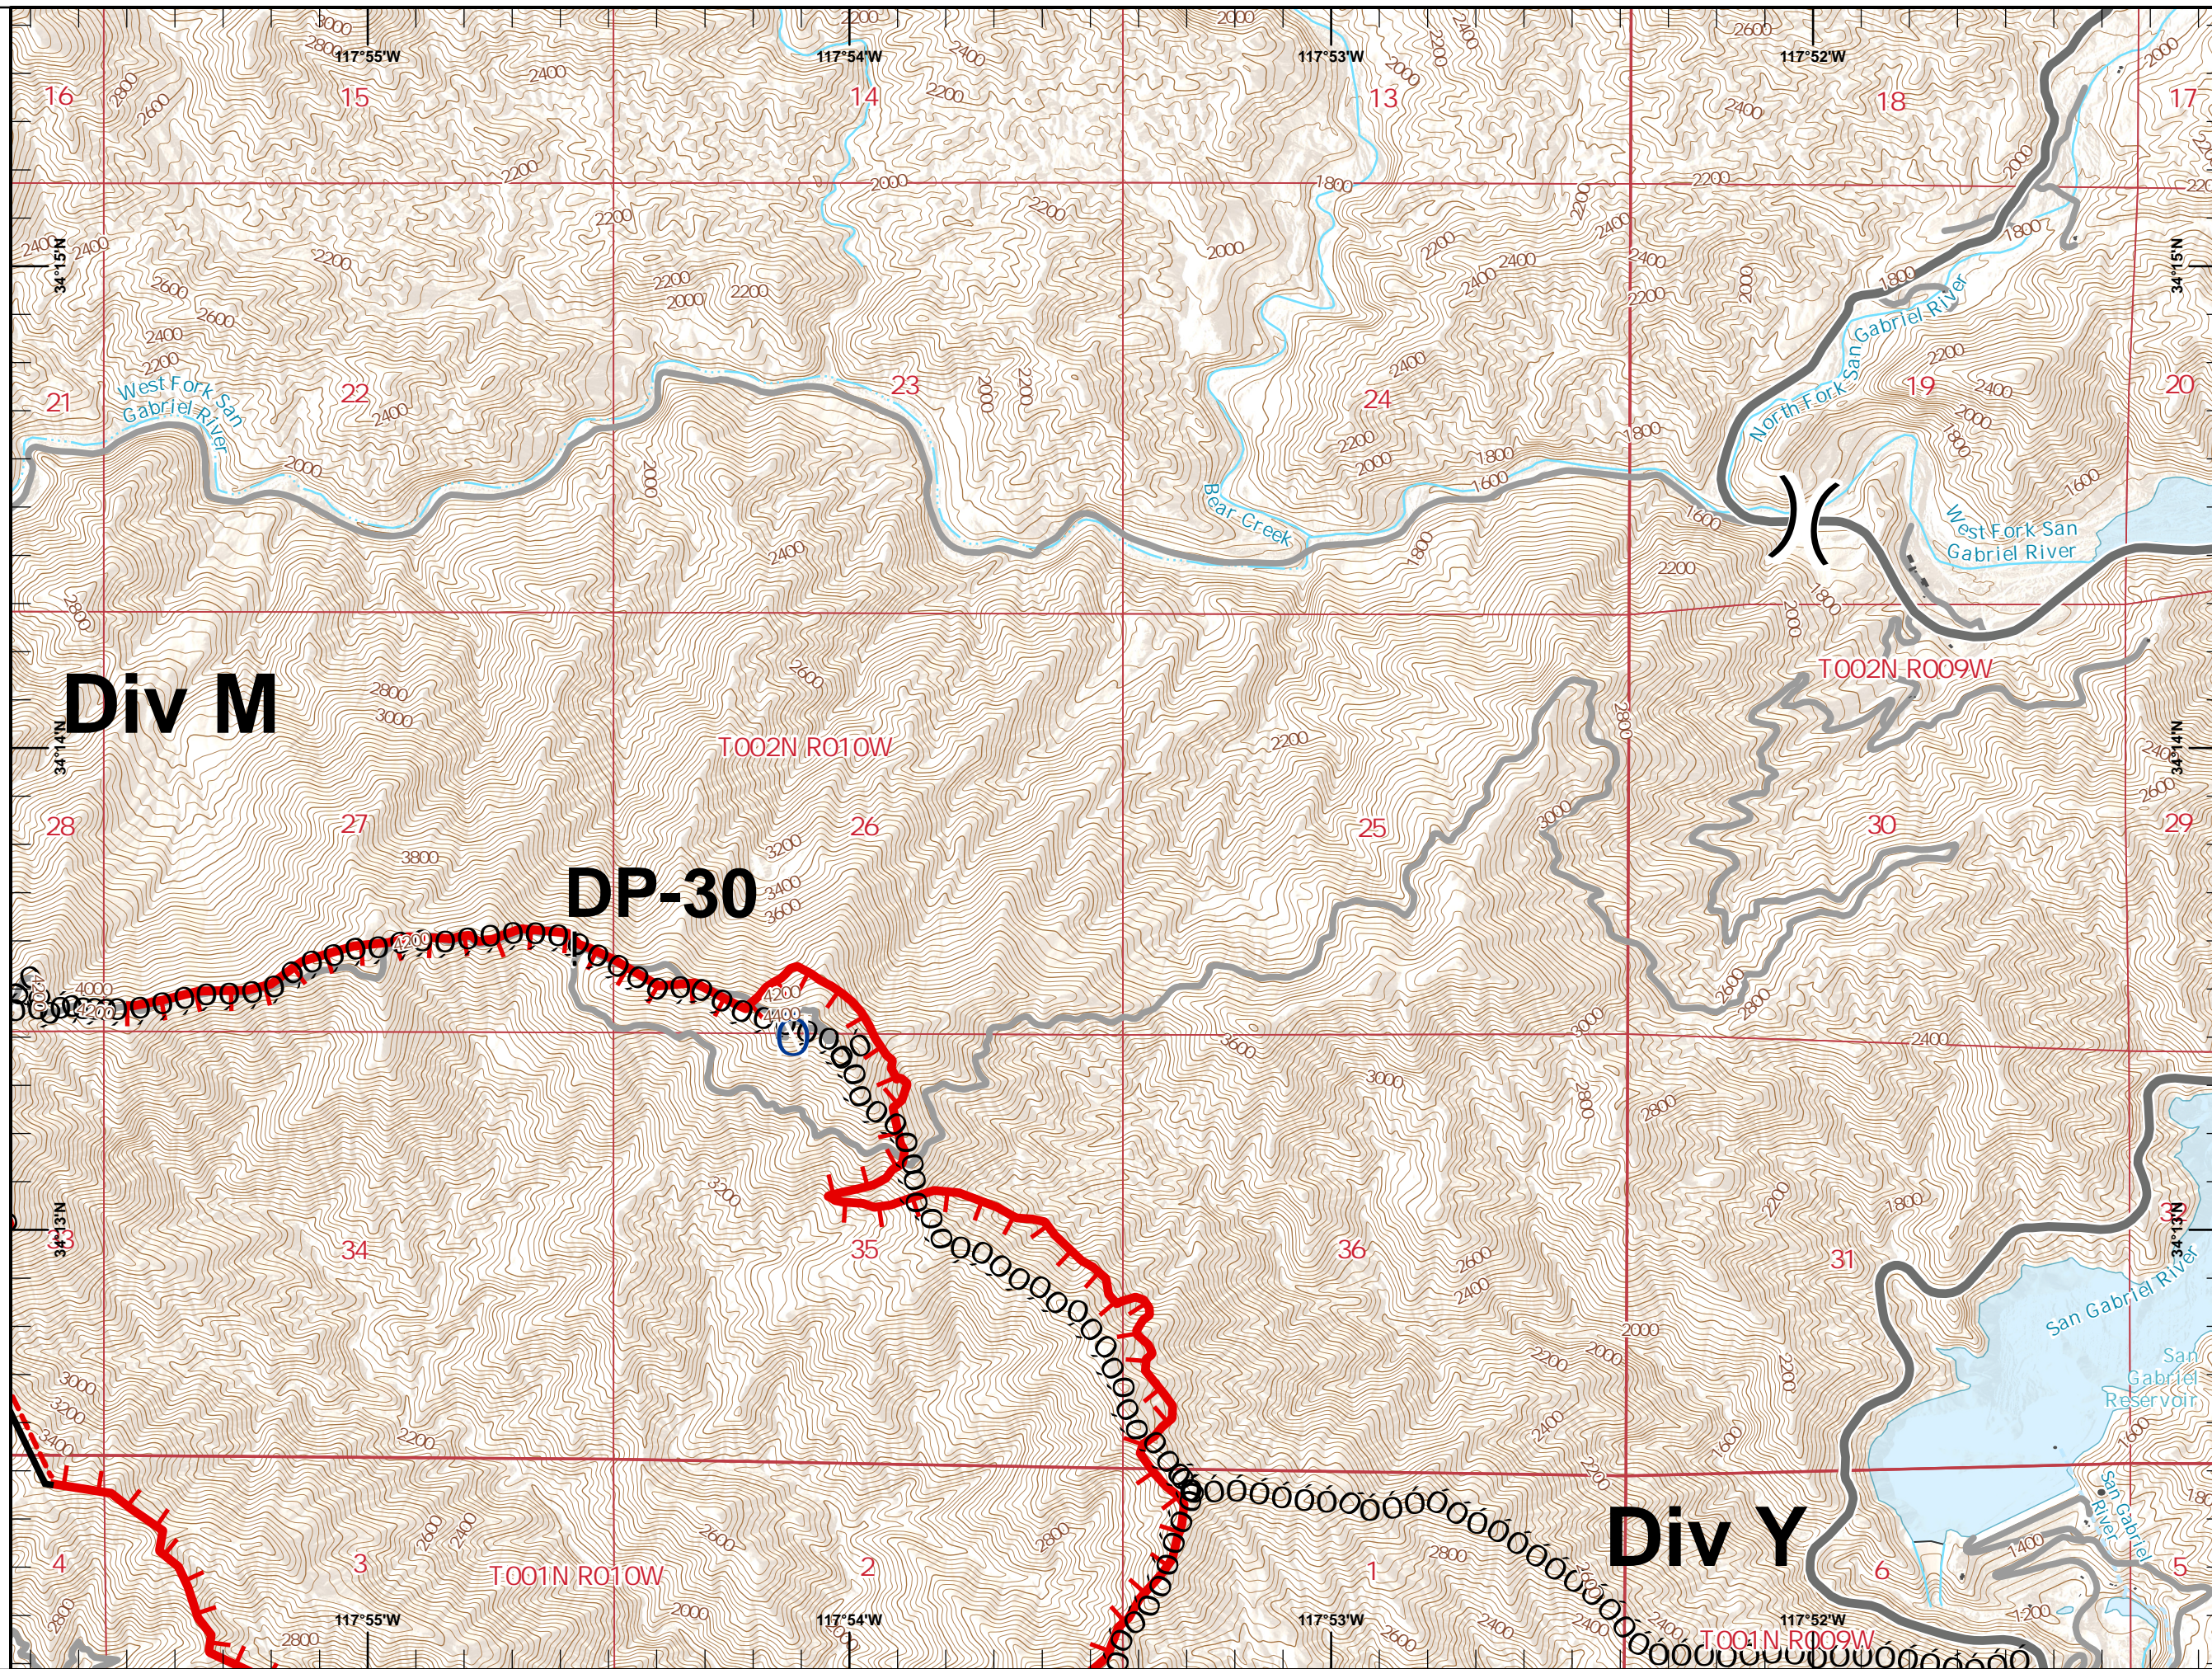

1:50,000
Last Updated 8/18/2020 01:24

IAP RANCH 2

CA-ANF-003289

08/18/2020

Page 1 of 4

-  Division Break
-  Uncontrolled Fire Edge
-  Completed Dozer Line
-  Completed, Not Controlled

1:24,000

Last Updated
8/18/2020
01:24

IAP RANCH 2

CA-ANF-003289

08/18/2020

Page 2 of 4

- ! Drop Point
- Repeater
-) (Division Break
- ┌ Uncontrolled Fire Edge
- ó ó Completed Dozer Line
- Completed, Not Controlled

1:24,000

Last Updated
8/18/2020
01:25

IAP
RANCH 2
CA-ANF-003289
08/18/2020
Page 3 of 4

- â Helispot
- â Other
-) (Division Break
- ▬ Uncontrolled Fire Edge
- ▬ Contained Line
- ó ó Completed Dozer Line
- ▬ Completed, Not Controlled

1:24,000

Last Updated
8/18/2020
01:25

IAP RANCH 2

CA-ANF-003289

08/18/2020

Page 4 of 4

- ! Drop Point
- â Helispot
-) (Division Break
- ▬ Uncontrolled Fire Edge
- ▬ Contained Line
- ó ó Completed Dozer Line
- ▬ Completed, Not Controlled