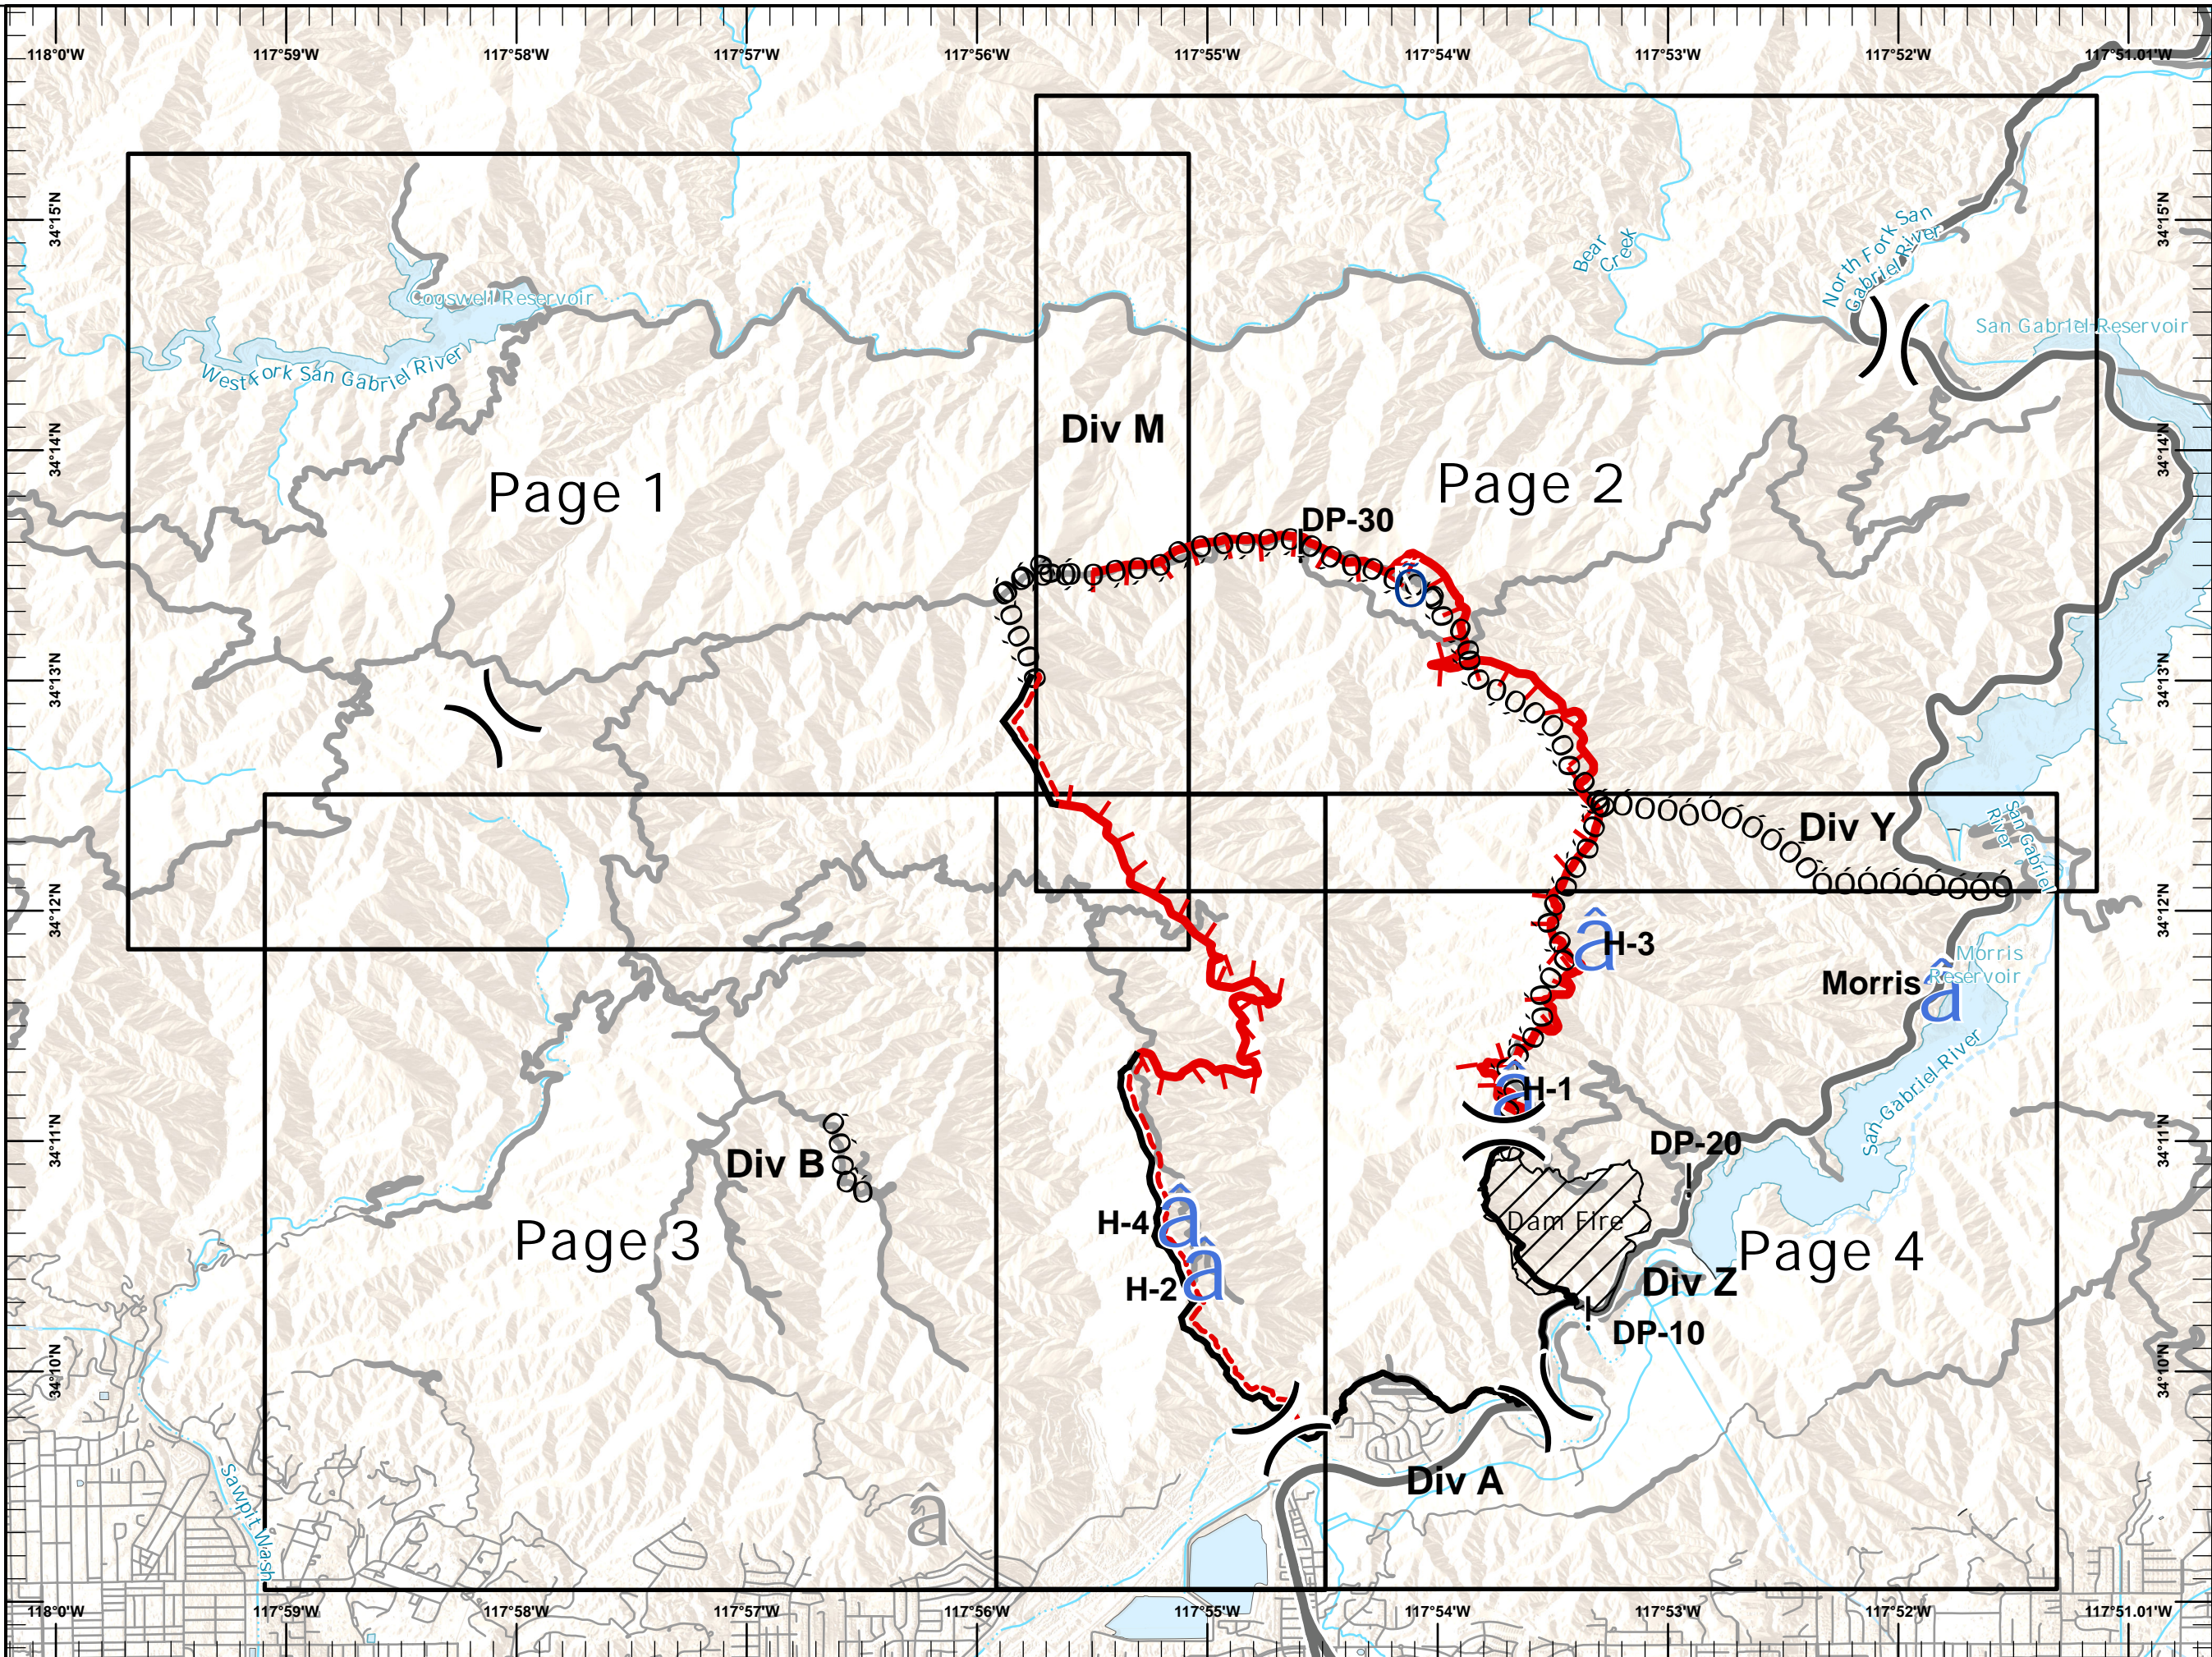

IAP RANCH 2

CA-ANF-003289
08/18/2020
Page 0 of 4

- ! Drop Point
- ⌘ Helispot
- ⊖ Repeater
- ⌘ Other
-) (Division Break
- ▬ Uncontrolled Fire Edge
- ▬ Contained Line
- ⊖ ⊖ Completed Dozer Line
- ▬ Completed, Not Controlled

1:50,000
Last Updated 8/18/2020 01:24

IAP RANCH 2

CA-ANF-003289

08/18/2020

Page 1 of 4

-  Division Break
-  Uncontrolled Fire Edge
-  Completed Dozer Line
-  Completed, Not Controlled

1:24,000

Last Updated
8/18/2020
01:24

IAP RANCH 2

CA-ANF-003289

08/18/2020

Page 2 of 4

- ! Drop Point
- Repeater
-) (Division Break
- ┌ Uncontrolled Fire Edge
- ó ó Completed Dozer Line
- Completed, Not Controlled

1:24,000

Last Updated
8/18/2020
01:25

Last Updated
8/18/2020
01:25

IAP RANCH 2

CA-ANF-003289

08/18/2020

Page 4 of 4

- ! Drop Point
- â Helispot
-) (Division Break
- ▬ Uncontrolled Fire Edge
- ▬ Contained Line
- ó ó Completed Dozer Line
- ▬ Completed, Not Controlled