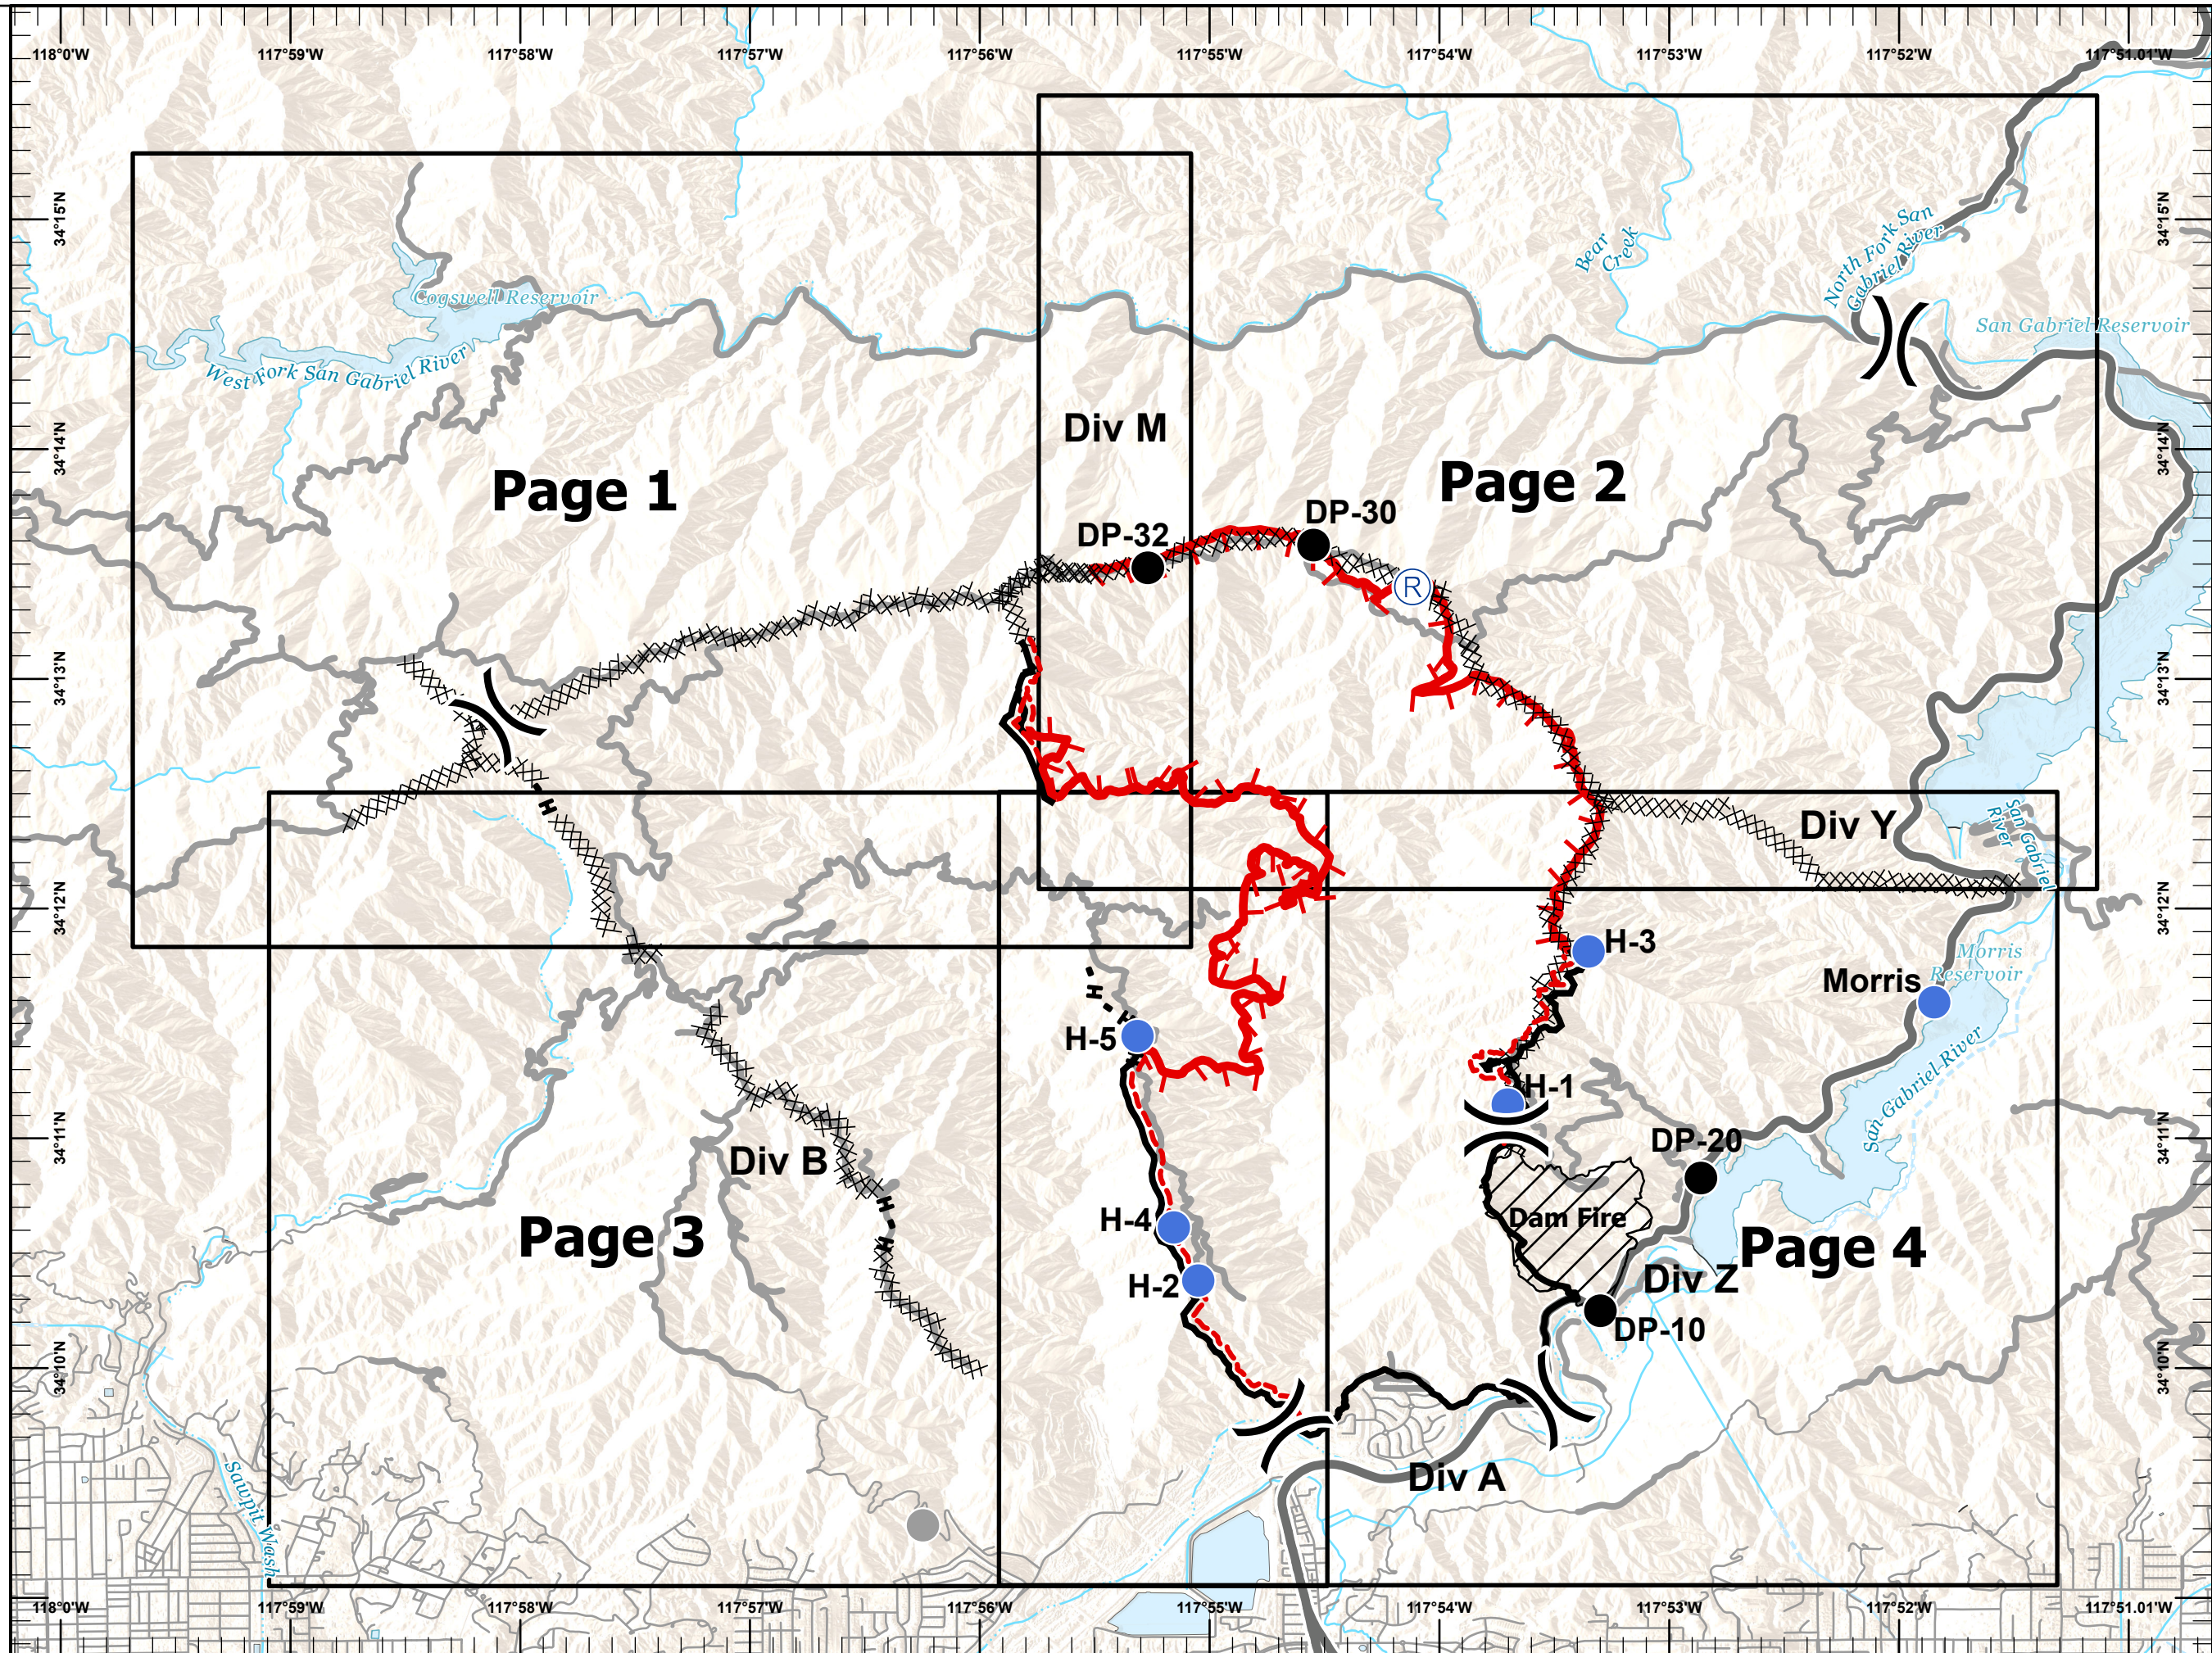

IAP RANCH2

CA-ANF-003289
08/19/2020
Page 0 of 4

- Drop Point
- Helispot
- Ⓡ Repeater
- Other
-) Division Break
- ▬ Uncontrolled Fire Edge
- ▬ Contained Line
- ⊗⊗ Completed Dozer Line
- H Completed Hand Line
- ▬ Completed, Not Controlled

1:50,000

Last Updated
8/18/2020
23:34

IAP RANCH2

CA-ANF-003289

08/19/2020

Page 1 of 4

- Drop Point
-) Division Break
- ▬ Uncontrolled Fire Edge
- ⊗⊗ Completed Dozer Line
- Completed Hand Line
- ▬ Completed, Not Controlled

1:24,000

Last Updated
8/18/2020
23:35

Div M

DP-32

IAP RANCH2

CA-ANF-003289
08/19/2020
Page 2 of 4

- Drop Point
- Ⓡ Repeater
-) Division Break
- ▬ Uncontrolled Fire Edge
- ⊗⊗ Completed Dozer Line
- ▬ Completed, Not Controlled

IAP RANCH2

CA-ANF-003289
08/19/2020
Page 4 of 4

- Drop Point
- Helispot
-) Division Break
- ▬ Uncontrolled Fire Edge
- ▬ Contained Line
- ××× Completed Dozer Line
- H - Completed Hand Line
- ▬ Completed, Not Controlled