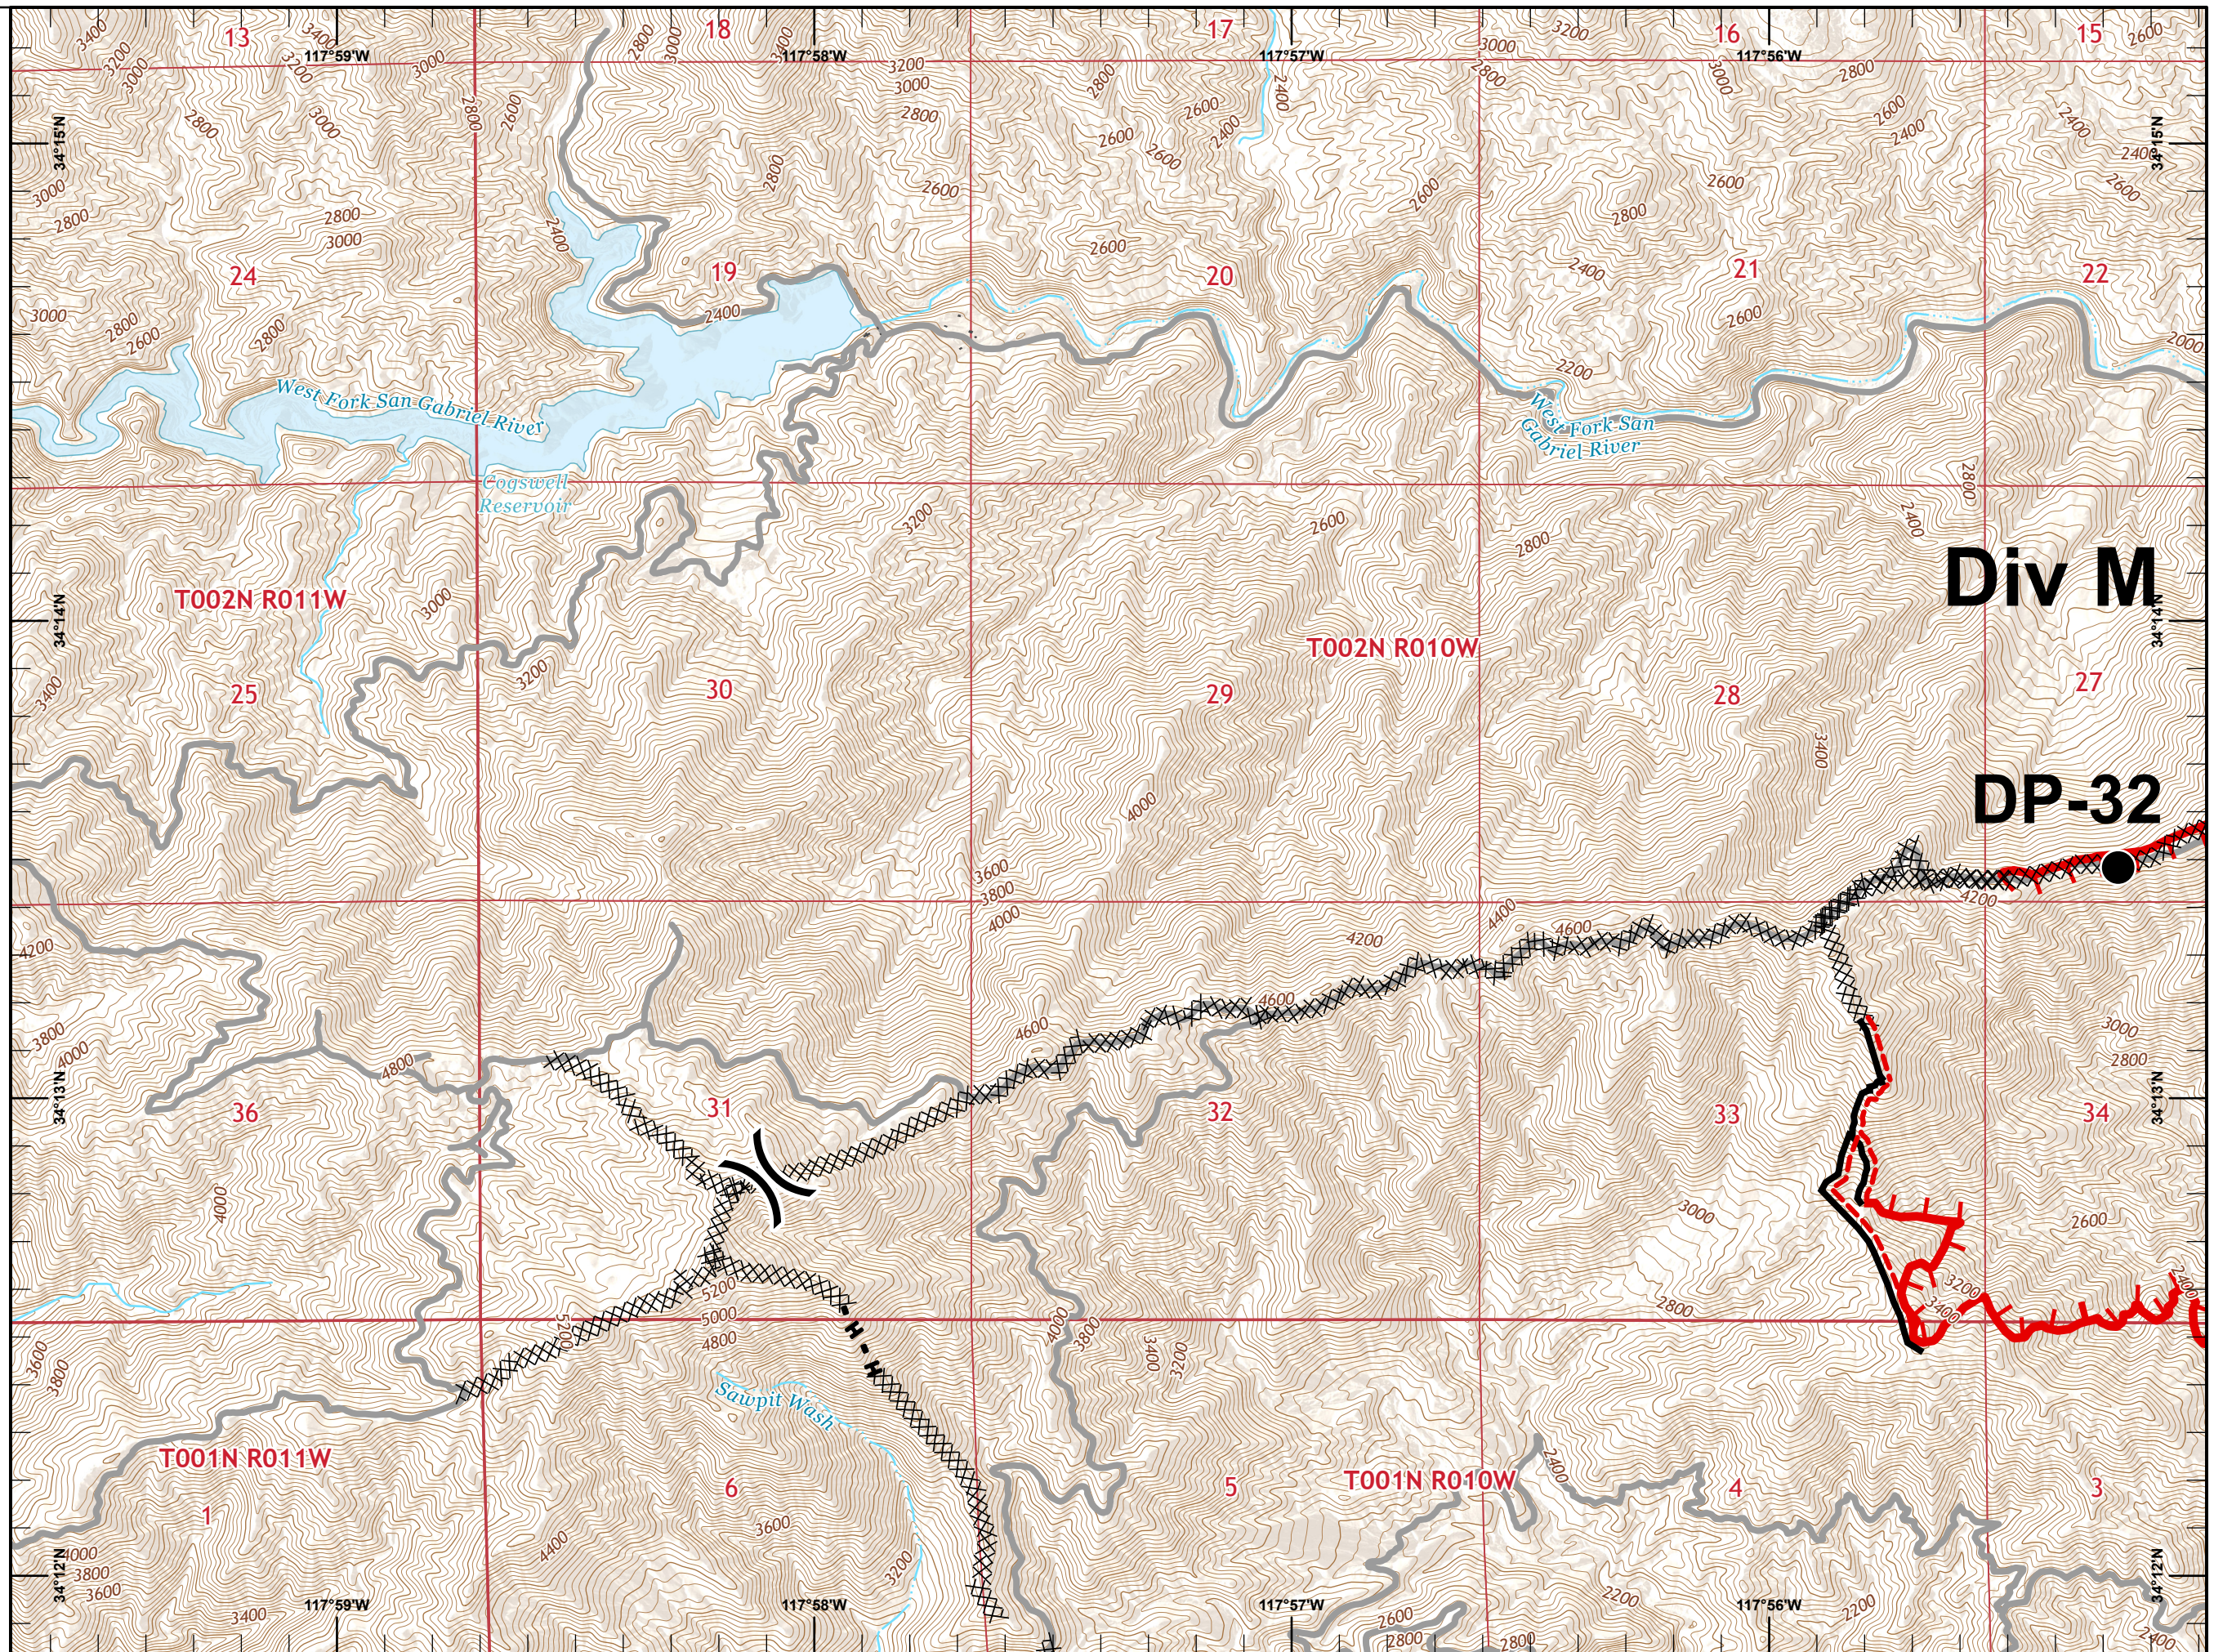

IAP RANCH2

CA-ANF-003289
08/19/2020
Page 0 of 4

- Drop Point
- Helispot
- Ⓡ Repeater
- Other
-) Division Break
- ▬ Uncontrolled Fire Edge
- ▬ Contained Line
- ⊗⊗ Completed Dozer Line
- H Completed Hand Line
- ▬ Completed, Not Controlled

1:50,000

Last Updated
8/18/2020
23:34

IAP RANCH2

CA-ANF-003289

08/19/2020

Page 1 of 4

- Drop Point
-) Division Break
- ▬ Uncontrolled Fire Edge
- ⊗⊗ Completed Dozer Line
- Completed Hand Line
- ▬ Completed, Not Controlled

1:24,000

Last Updated
8/18/2020
23:35

Div M

DP-32

IAP RANCH2

CA-ANF-003289
08/19/2020
Page 2 of 4

- Drop Point
- Ⓡ Repeater
-) Division Break
- ▬ Uncontrolled Fire Edge
- ⊗⊗ Completed Dozer Line
- ▬ Completed, Not Controlled

IAP RANCH2

CA-ANF-003289
08/19/2020
Page 4 of 4

- Drop Point
- Helispot
-) Division Break
- ▬ Uncontrolled Fire Edge
- ▬ Contained Line
- ××× Completed Dozer Line
- H - Completed Hand Line
- ▬ Completed, Not Controlled