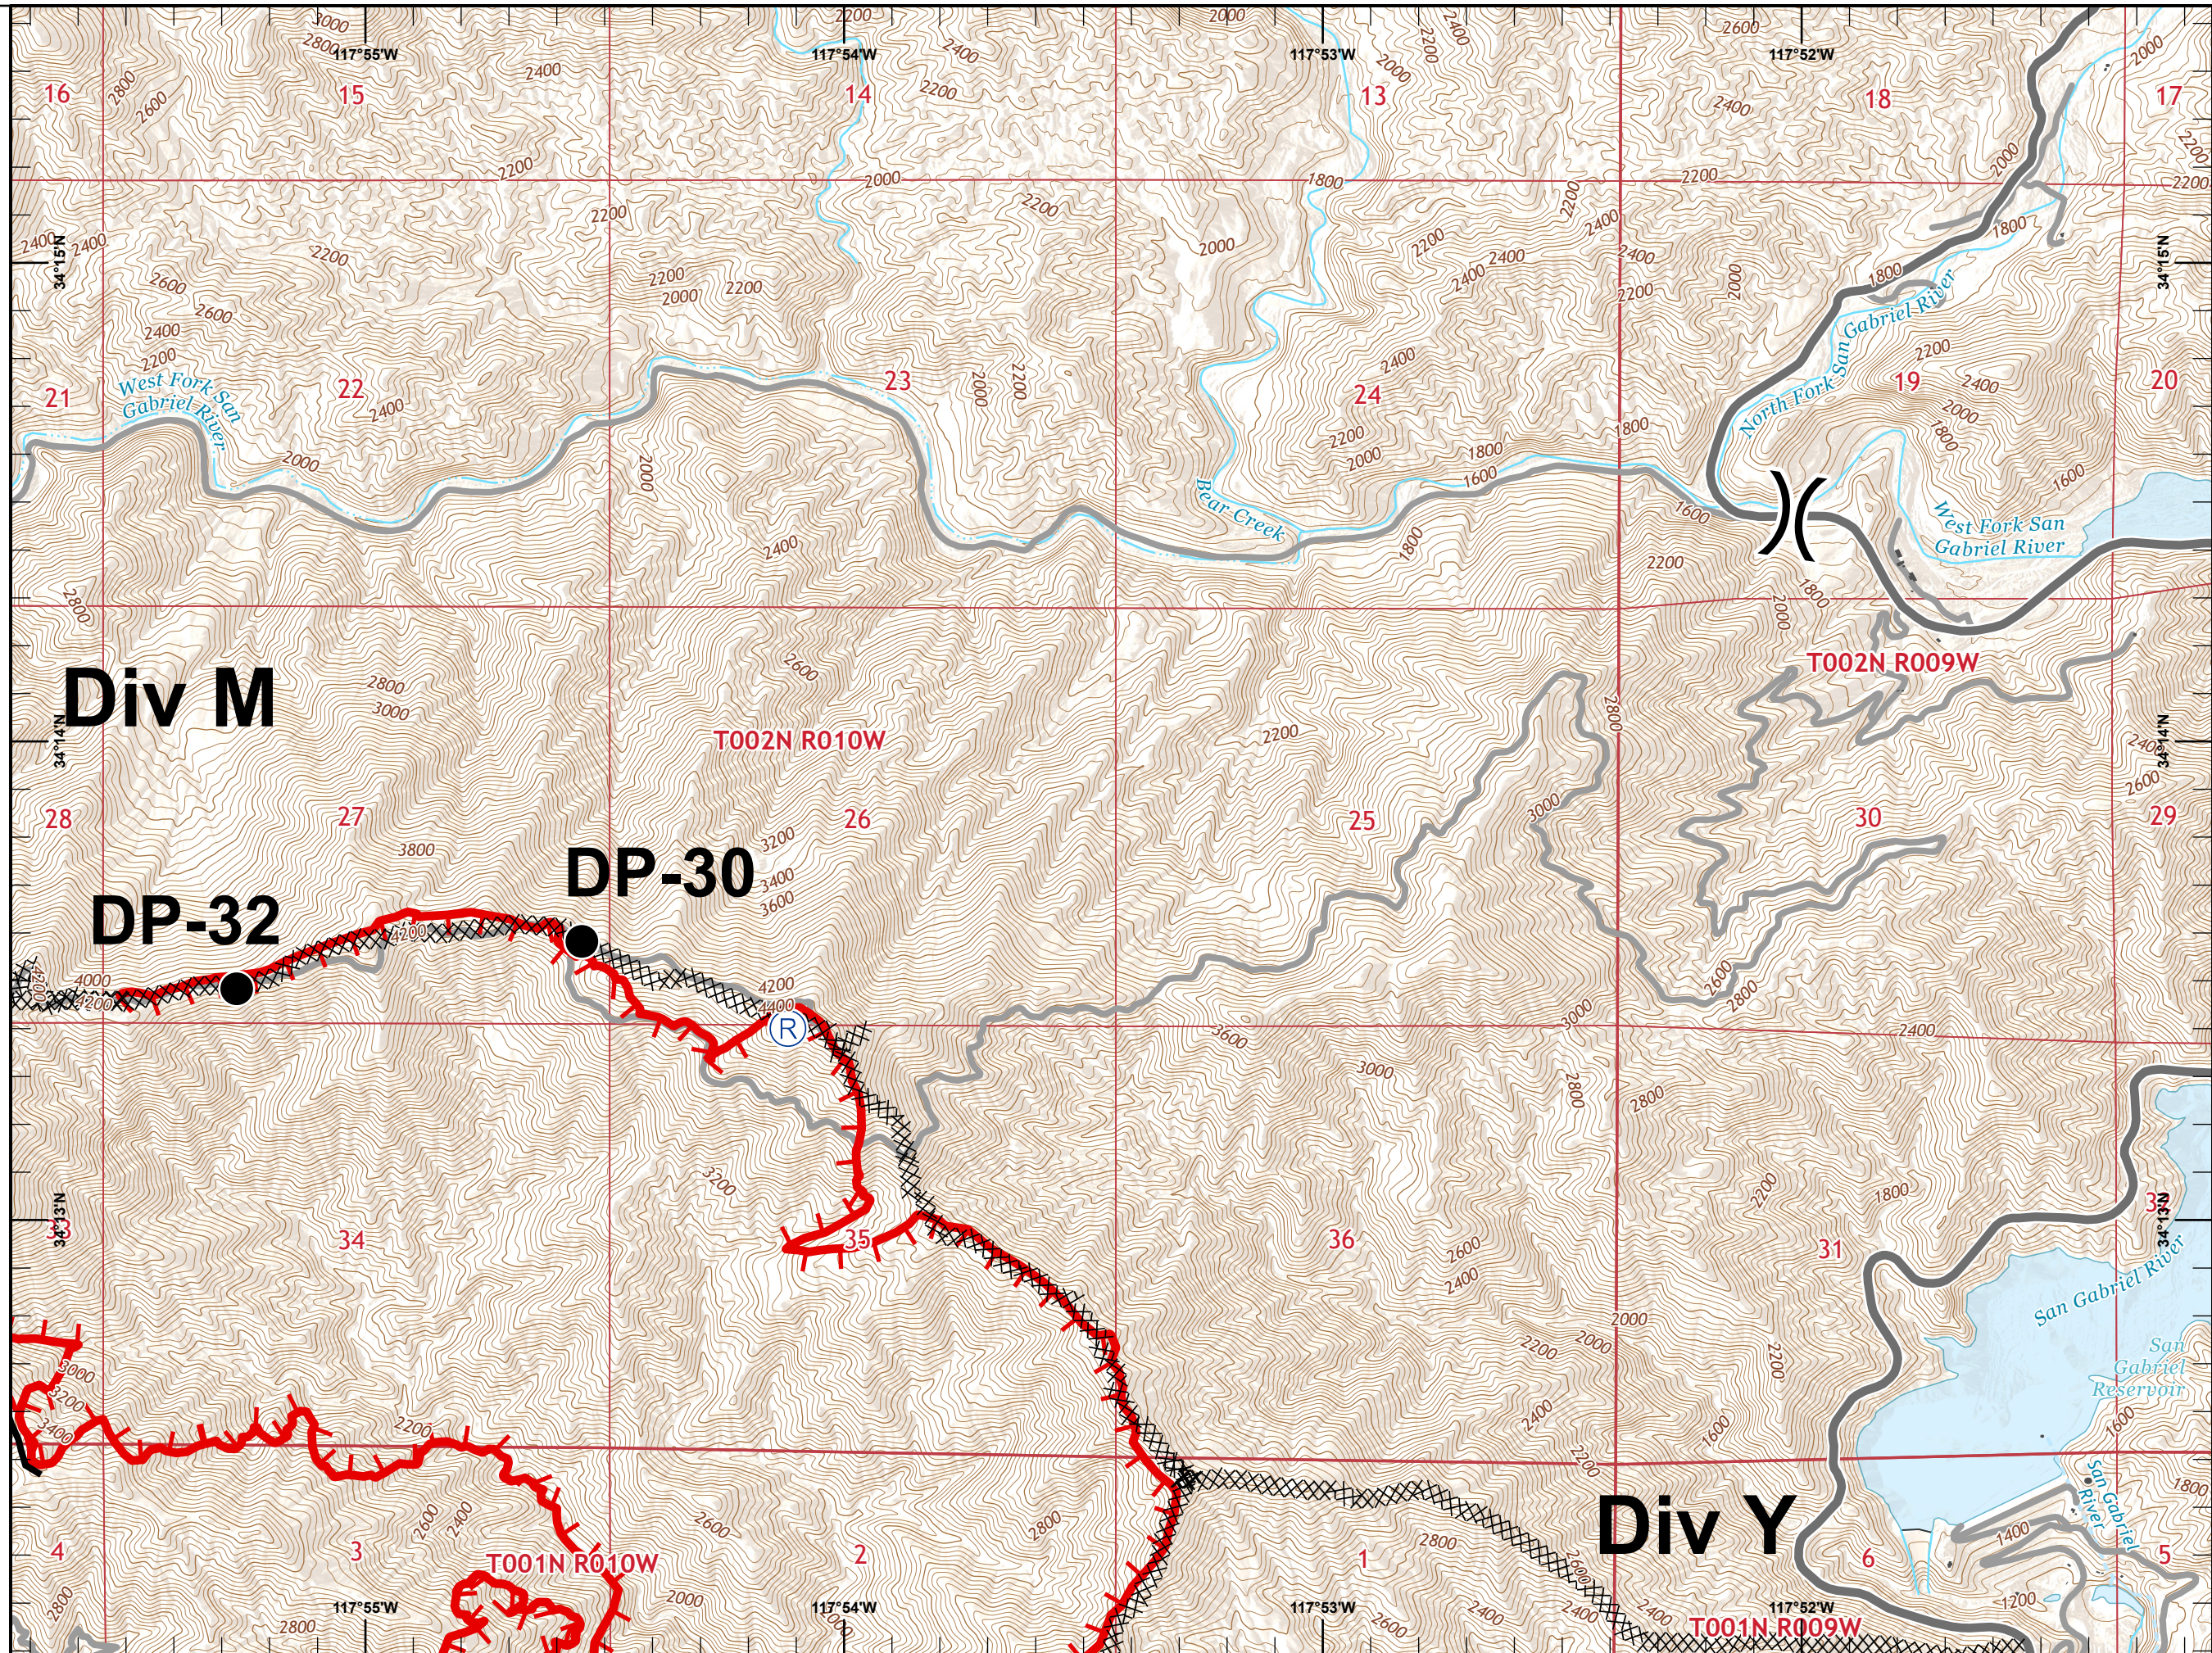

1:50,000

Last Updated
8/18/2020
23:34

IAP RANCH2

CA-ANF-003289

08/19/2020

Page 1 of 4

- Drop Point
-) Division Break
- ▬ Uncontrolled Fire Edge
- ⊗⊗ Completed Dozer Line
- Completed Hand Line
- ▬ Completed, Not Controlled

1:24,000

Last Updated
8/18/2020
23:35

Div M

DP-32

IAP RANCH2

CA-ANF-003289
08/19/2020
Page 2 of 4

- Drop Point
- Ⓡ Repeater
-) Division Break
- ▬ Uncontrolled Fire Edge
- ⊗⊗ Completed Dozer Line
- ▬ Completed, Not Controlled

- Helispot
- Other
-) Division Break
- ▬ Uncontrolled Fire Edge
- ▬ Contained Line
- ××× Completed Dozer Line
- H - Completed Hand Line
- ▬ Completed, Not Controlled

1:24,000

Last Updated
8/18/2020
23:35

IAP RANCH2

CA-ANF-003289
08/19/2020
Page 4 of 4

- Drop Point
- Helispot
-) Division Break
- ▬ Uncontrolled Fire Edge
- ▬ Contained Line
- ××× Completed Dozer Line
- H - Completed Hand Line
- ▬ Completed, Not Controlled