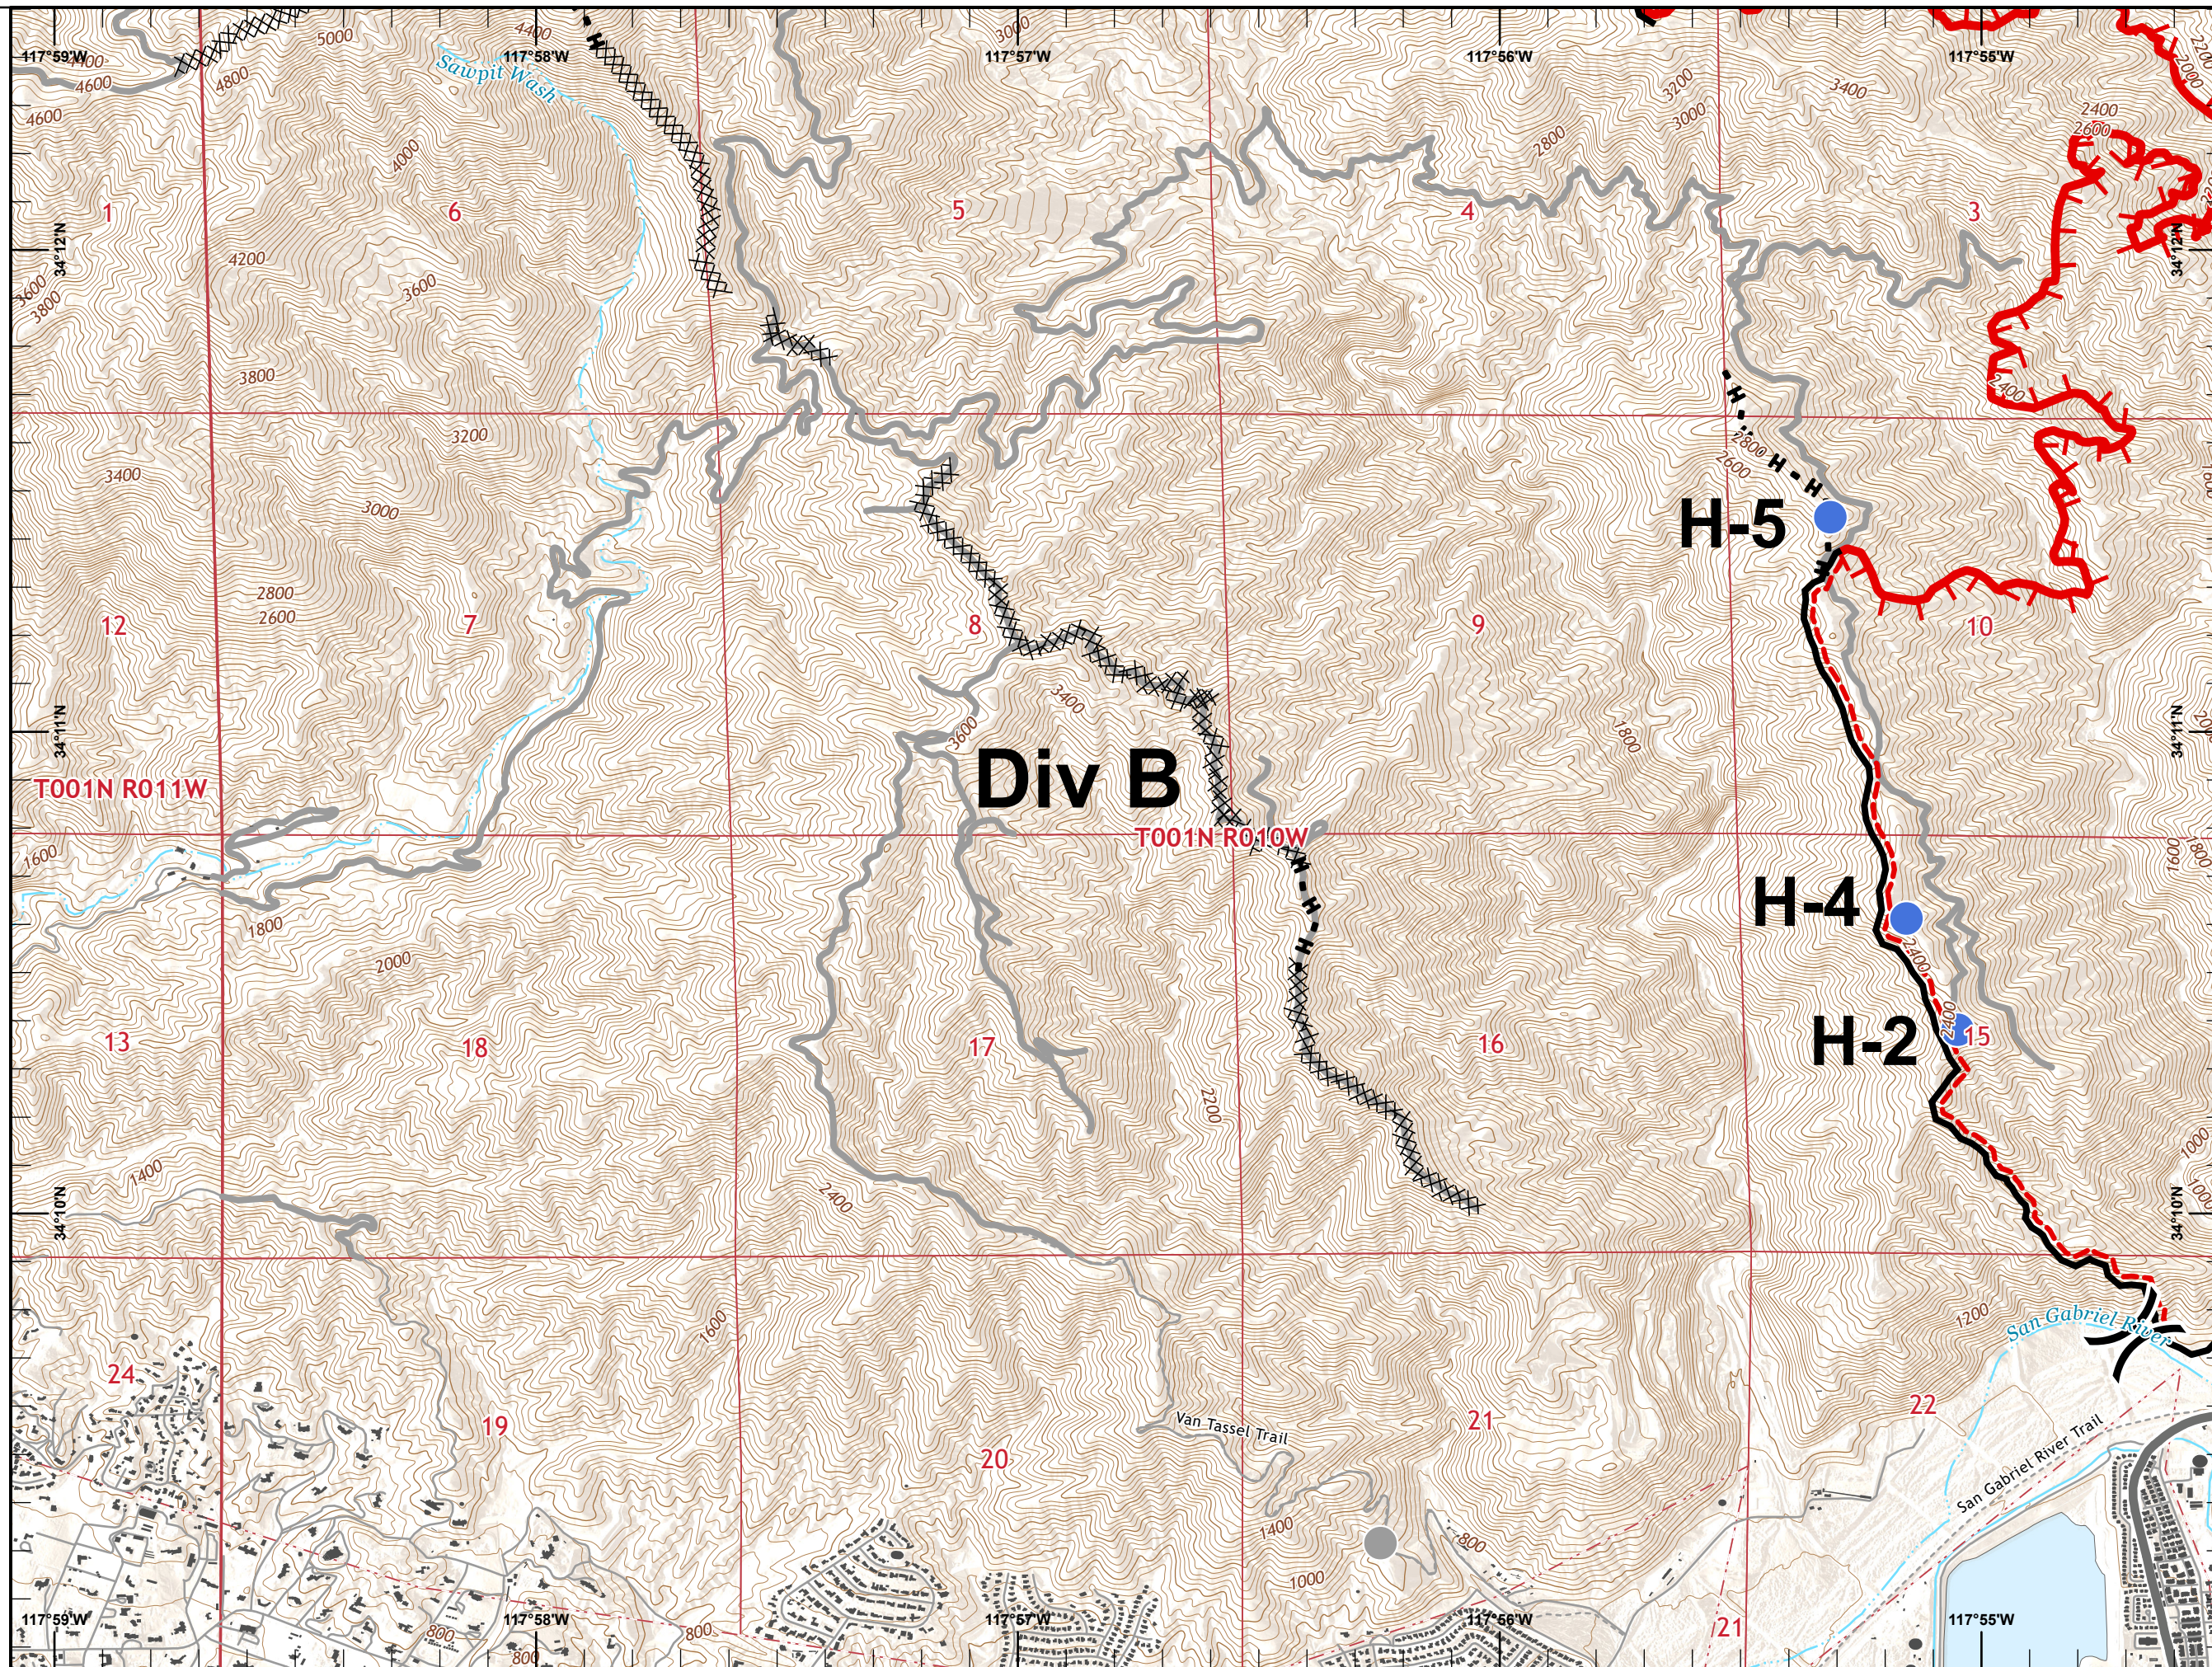

1:24,000

Last Updated
8/18/2020
23:35

Div M

DP-32

IAP RANCH2

CA-ANF-003289
08/19/2020
Page 2 of 4

- Drop Point
- Ⓡ Repeater
-) Division Break
- ▬ Uncontrolled Fire Edge
- ⊗⊗ Completed Dozer Line
- ▬ Completed, Not Controlled

Div M

Div Y

1:24,000

Last Updated
8/18/2020
23:35

IAP RANCH2

CA-ANF-003289

08/19/2020

Page 3 of 4

- Helispot
- Other
-) Division Break
- ▬ Uncontrolled Fire Edge
- ▬ Contained Line
- ××× Completed Dozer Line
- H - Completed Hand Line
- ▬ Completed, Not Controlled

1:24,000

Last Updated
8/18/2020
23:35

IAP RANCH2

CA-ANF-003289
08/19/2020
Page 4 of 4

- Drop Point
- Helispot
-) Division Break
- ▬ Uncontrolled Fire Edge
- ▬ Contained Line
- ××× Completed Dozer Line
- H - Completed Hand Line
- ▬ Completed, Not Controlled