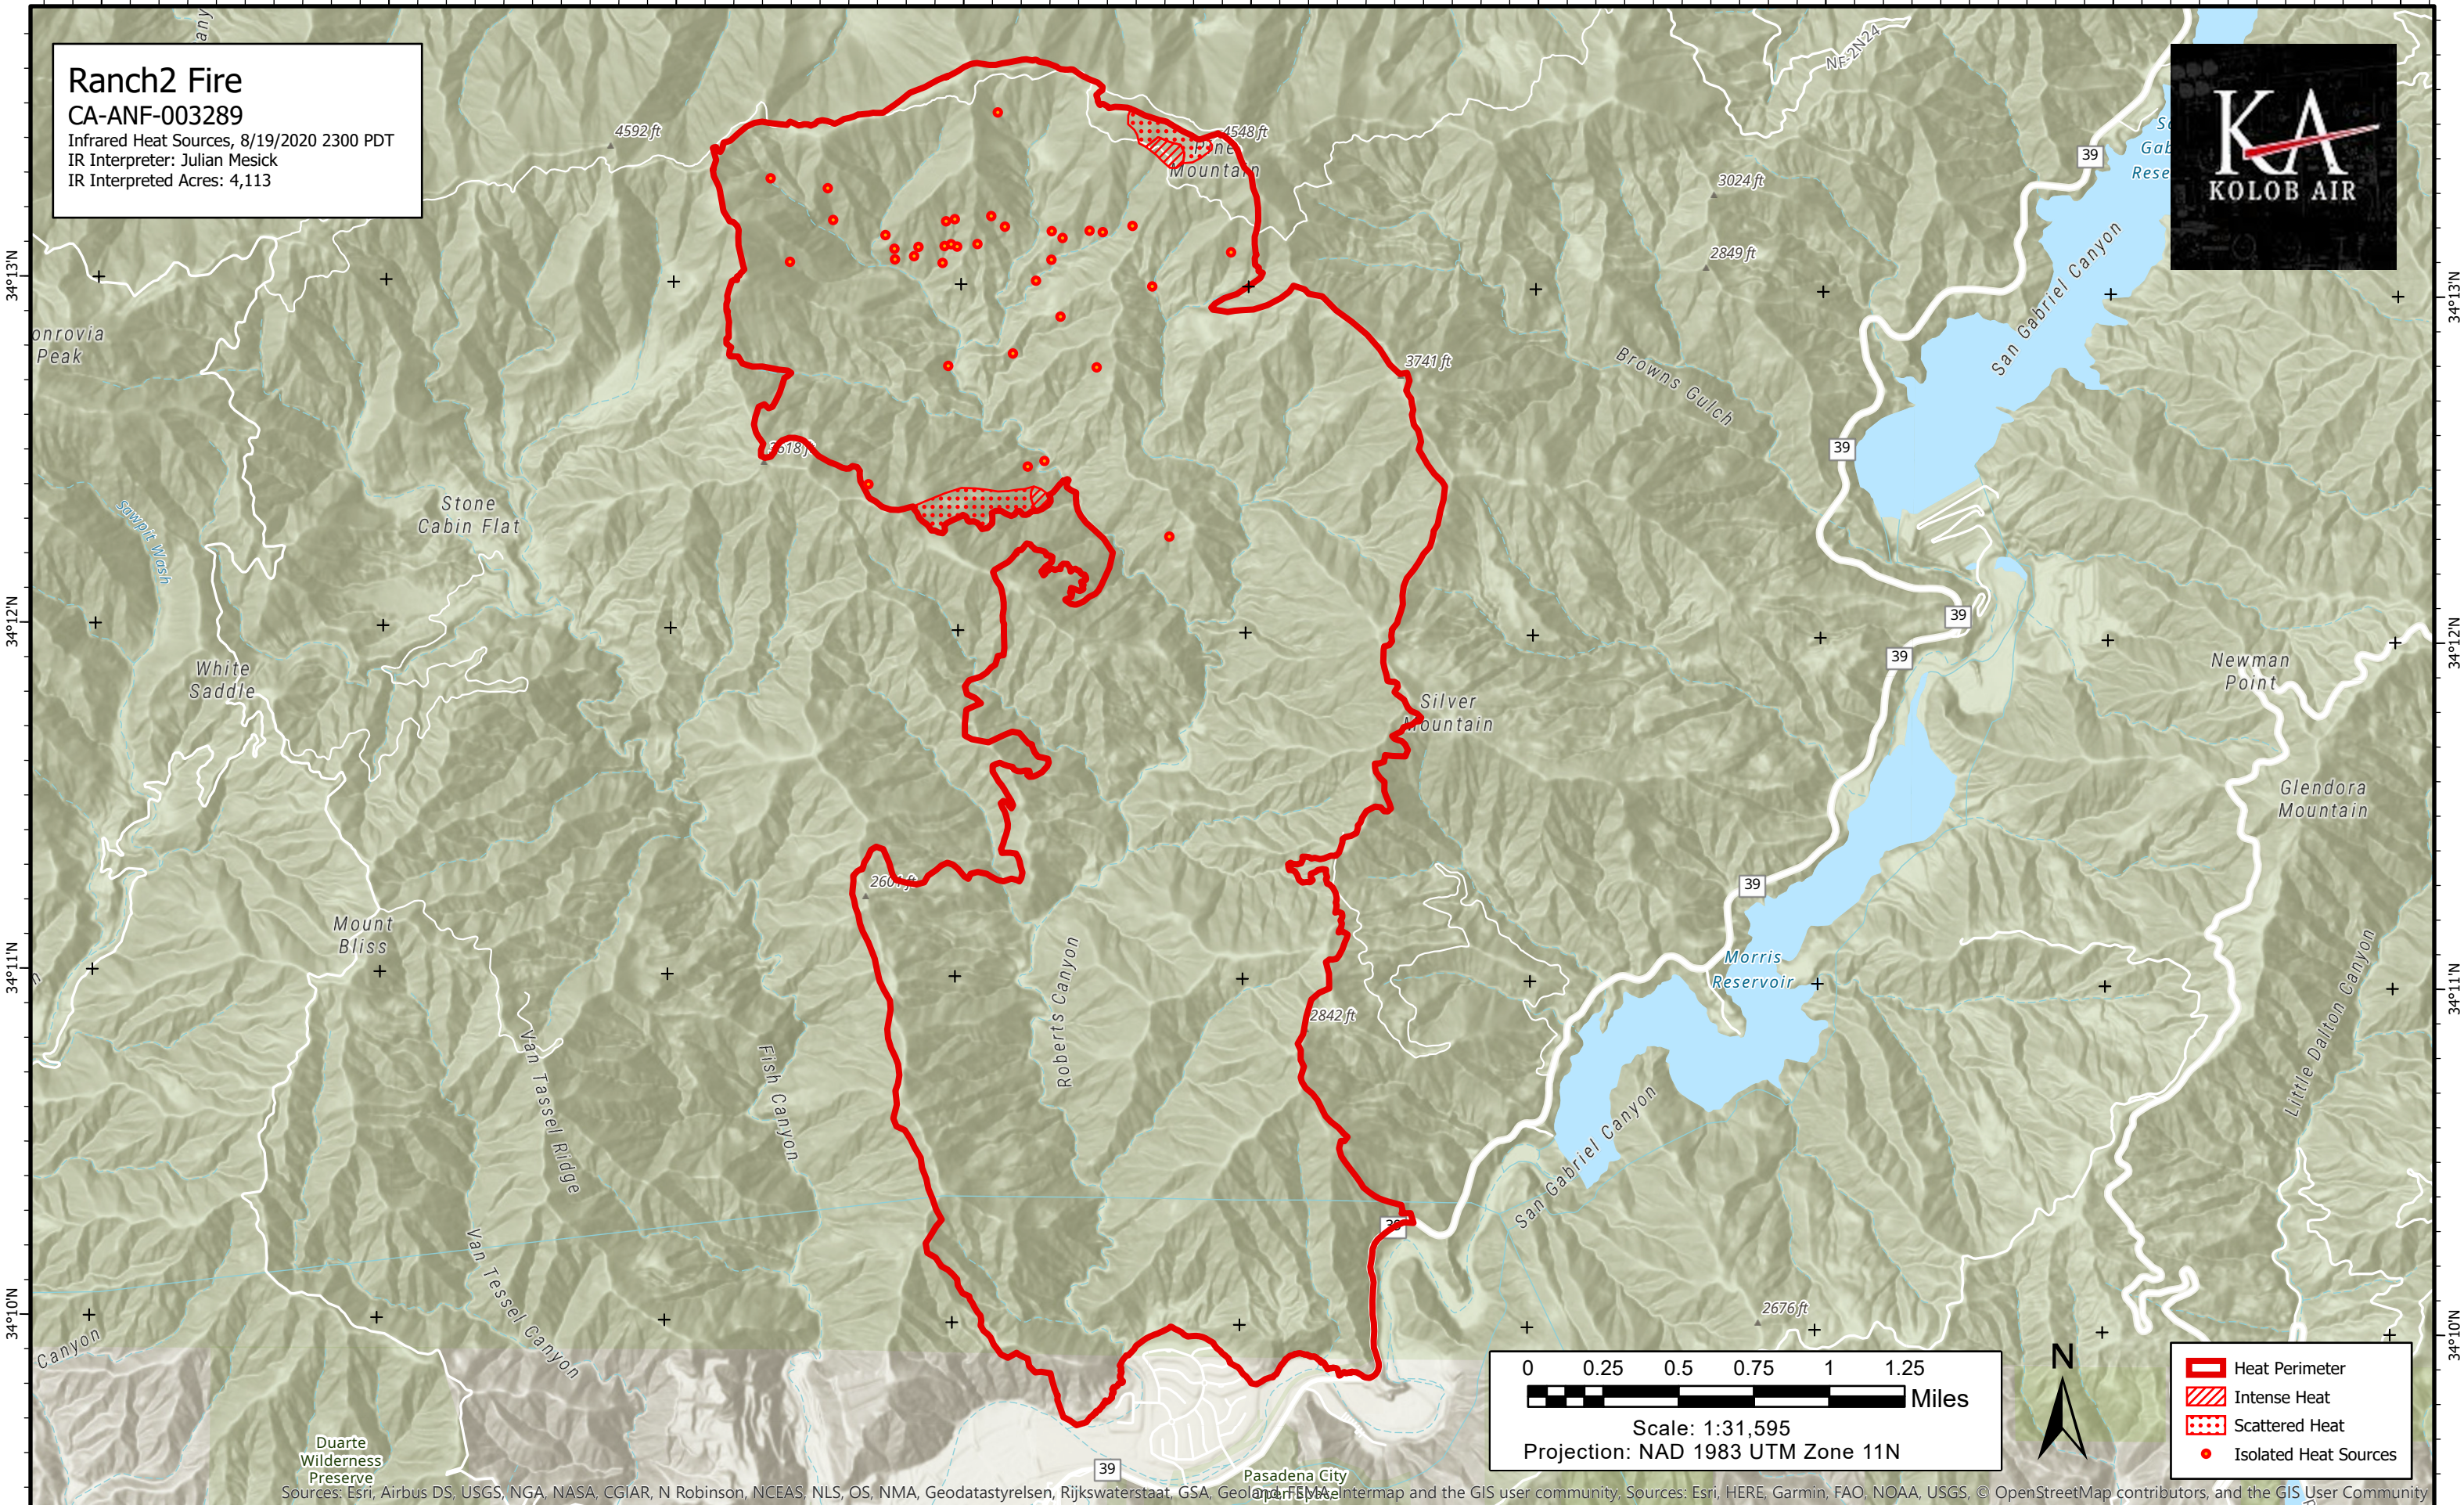

117°58'W 117°57'W 117°56'W 117°55'W 117°54'W 117°53'W 117°52'W 117°51'W 117°50'W

Ranch2 Fire
CA-ANF-003289
Infrared Heat Sources, 8/19/2020 2300 PDT
IR Interpreter: Julian Mesick
IR Interpreted Acres: 4,113

- Heat Perimeter
- Intense Heat
- Scattered Heat
- Isolated Heat Sources

117°58'W 117°57'W 117°56'W 117°55'W 117°54'W 117°53'W 117°52'W 117°51'W 117°50'W