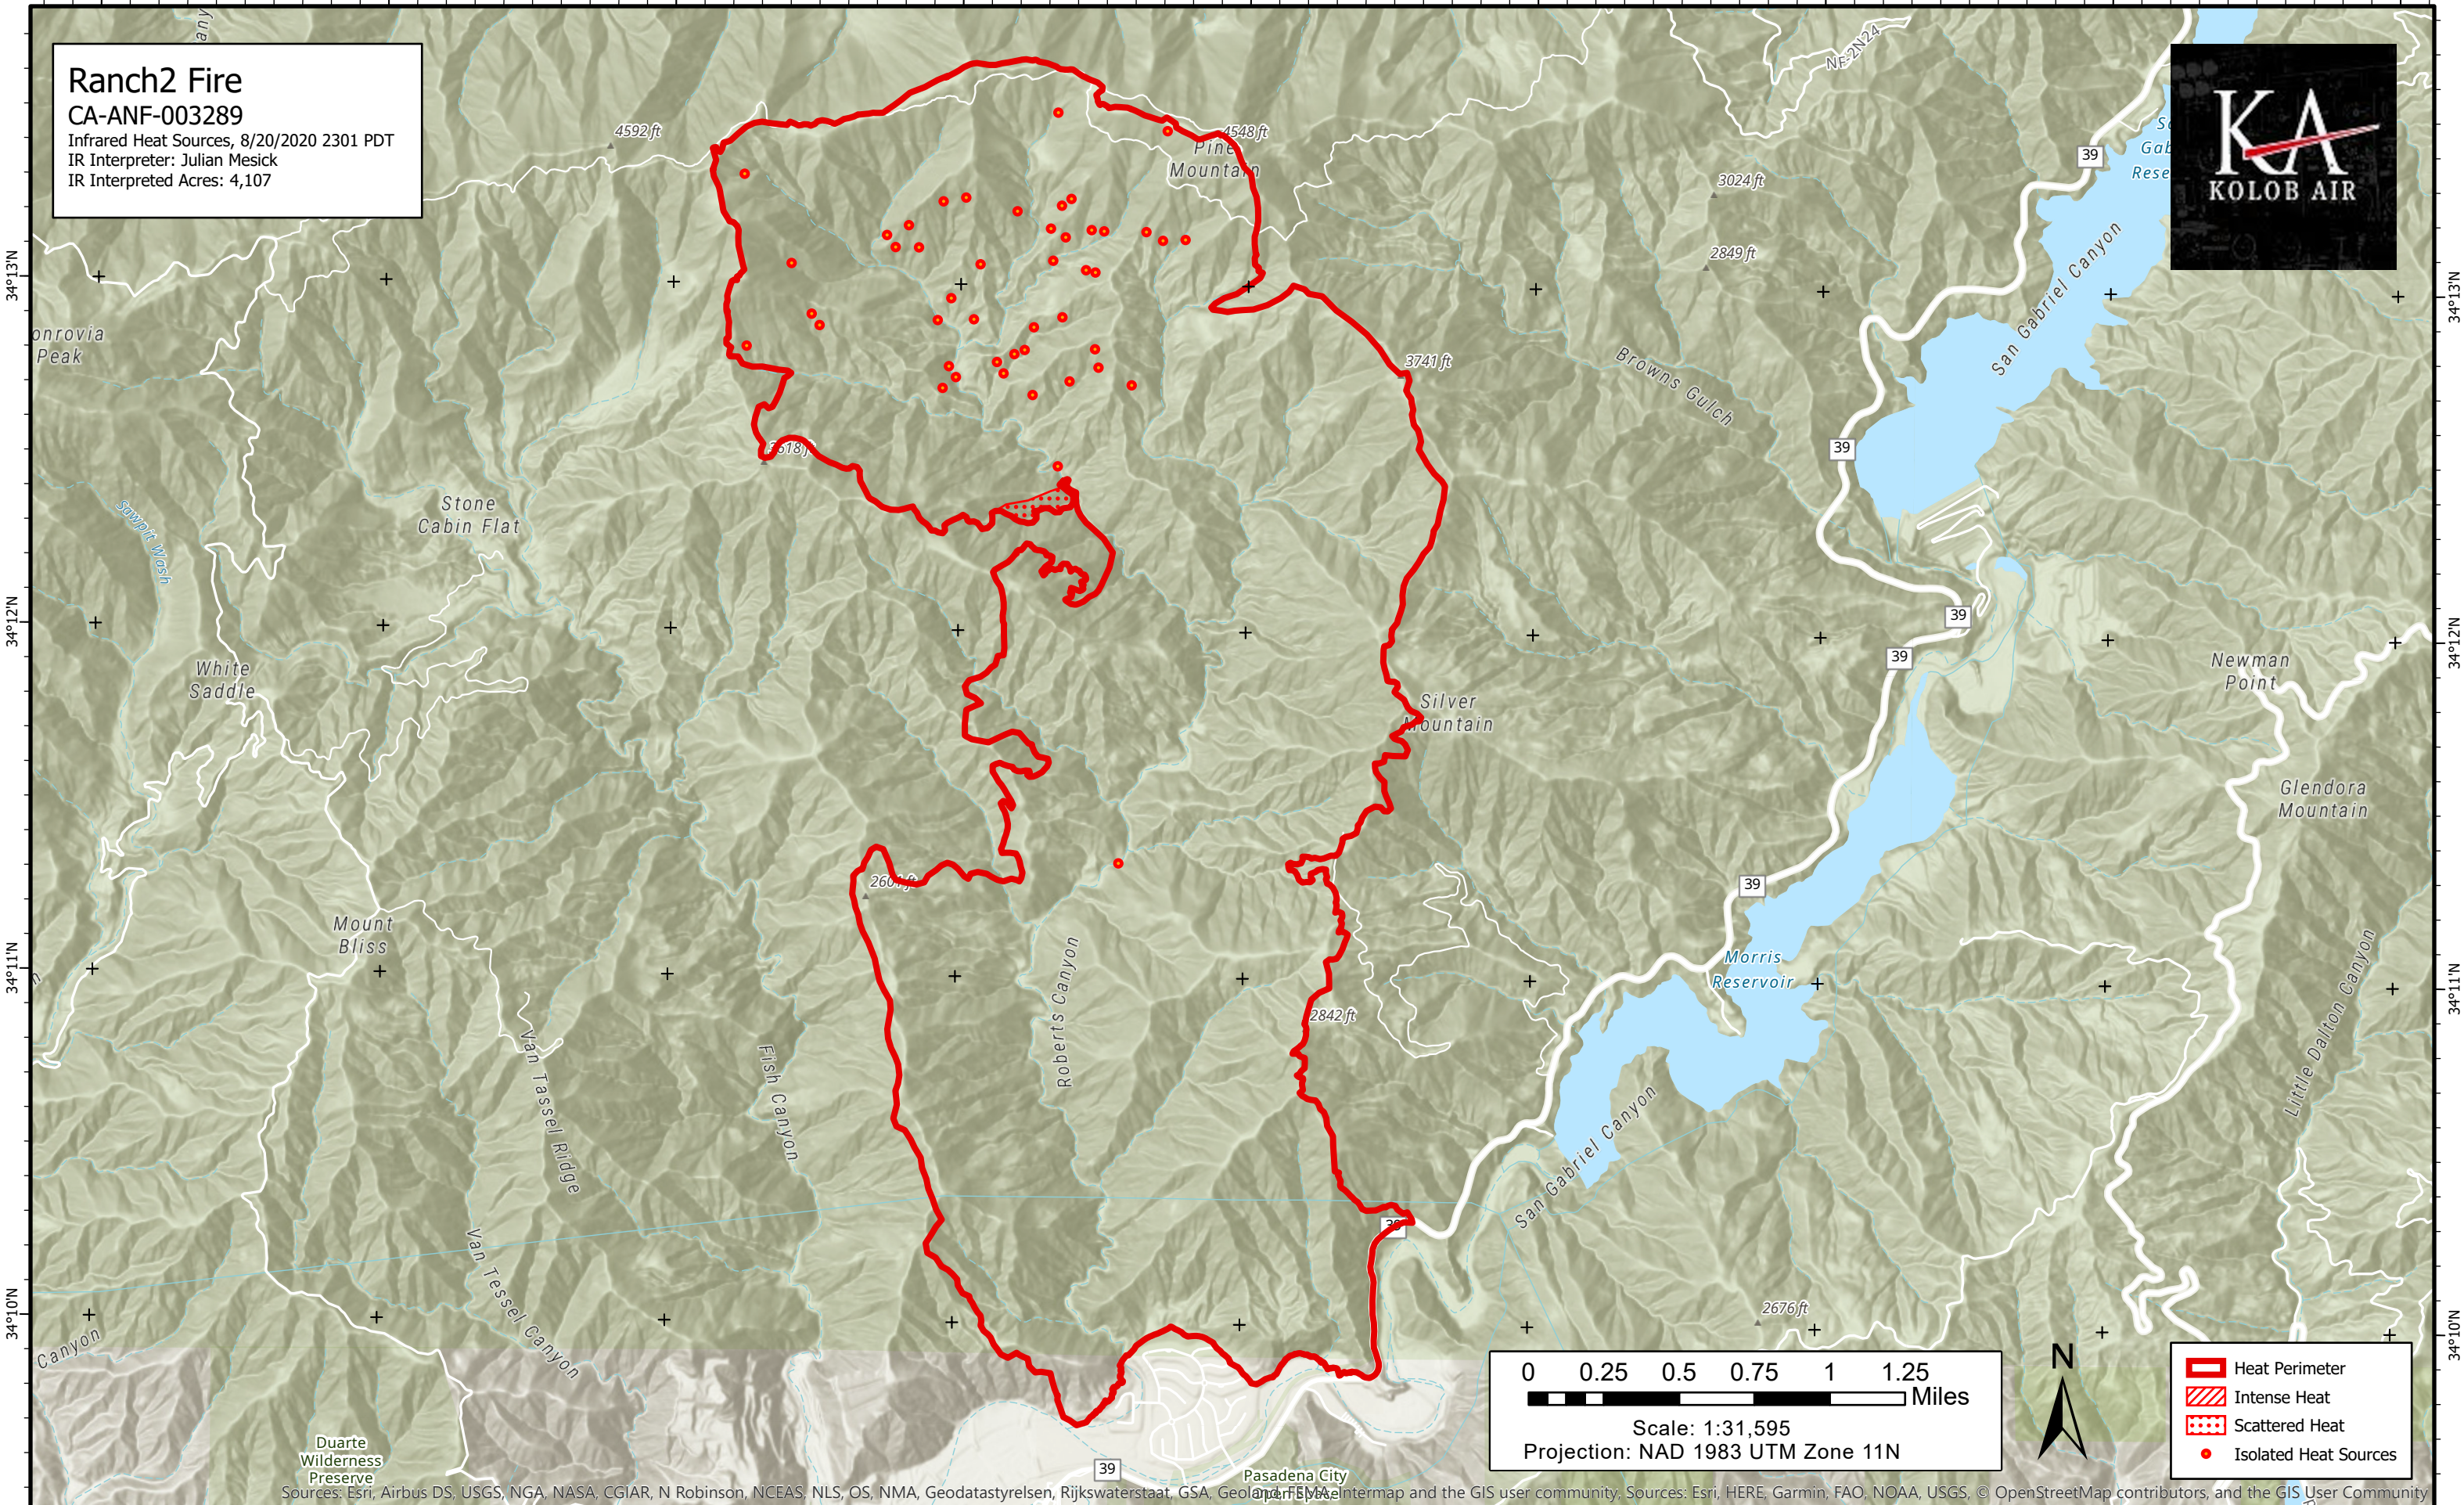

117°58'W 117°57'W 117°56'W 117°55'W 117°54'W 117°53'W 117°52'W 117°51'W 117°50'W

**Ranch2 Fire**  
CA-ANF-003289  
Infrared Heat Sources, 8/20/2020 2301 PDT  
IR Interpreter: Julian Mesick  
IR Interpreted Acres: 4,107

- Heat Perimeter
- Intense Heat
- Scattered Heat
- Isolated Heat Sources

117°58'W 117°57'W 117°56'W 117°55'W 117°54'W 117°53'W 117°52'W 117°51'W 117°50'W