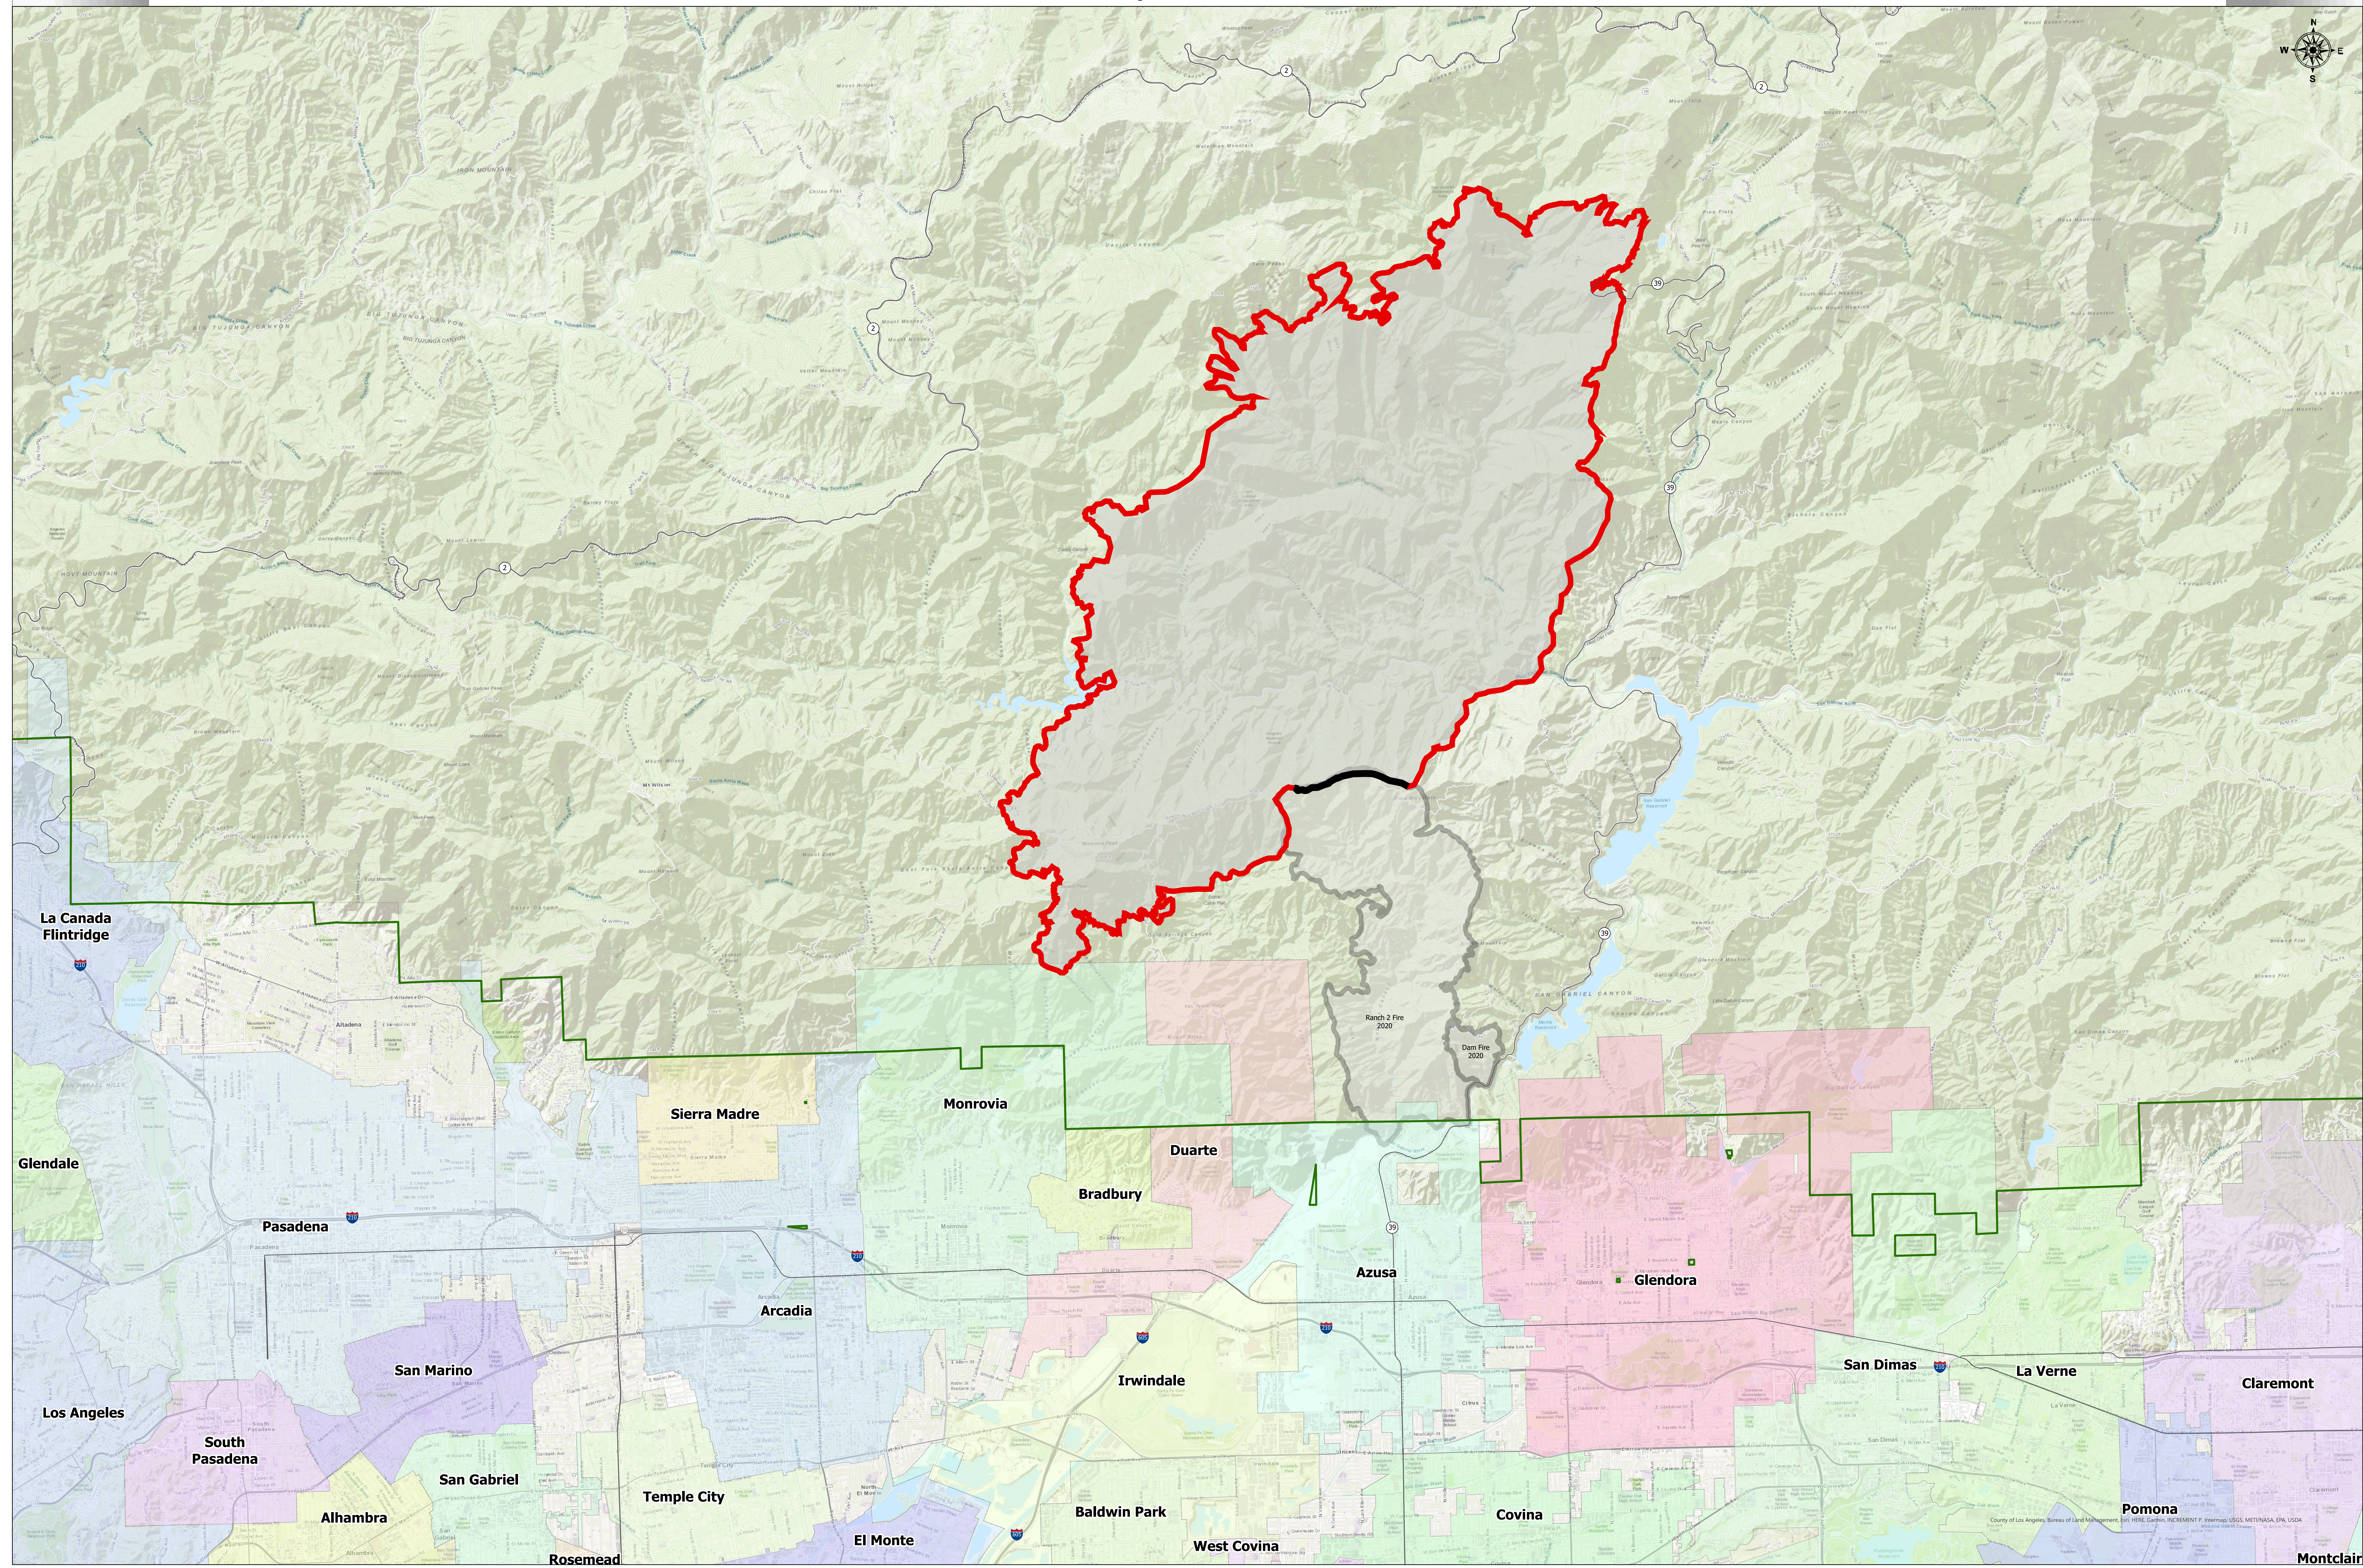

# Public Information Map

Bobcat Fire  
CA-ANF-003687  
Sep 11, 2020

- Uncontrolled Fire Edge
  - Controlled Fire Edge
  - Current Fire Perimeter
  - USFS Admin Bndry.
  - Cities
  - Alhambra
  - Arcadia
  - Azusa
  - Baldwin Park
  - Bradbury
  - Claremont
  - Covina
  - Duarte
  - El Monte
  - Glendale
  - Glendora
  - Irwindale
  - La Canada Flintridge
  - La Verne
  - Los Angeles
  - Monrovia
  - Montclair
  - Pasadena
  - Pomona
  - Rosemead
  - San Dimas
  - San Gabriel
  - San Marino
- Current Acreage 23,890  
as of 09/10/20 1630 HRS
- Miles  
0 0.5 1 2

Public Information  
Bobcat Fire  
CA-ANF-003687  
Sep 11, 2020

Public Information  
Bobcat Fire  
CA-ANF-003687  
Sep 11, 2020