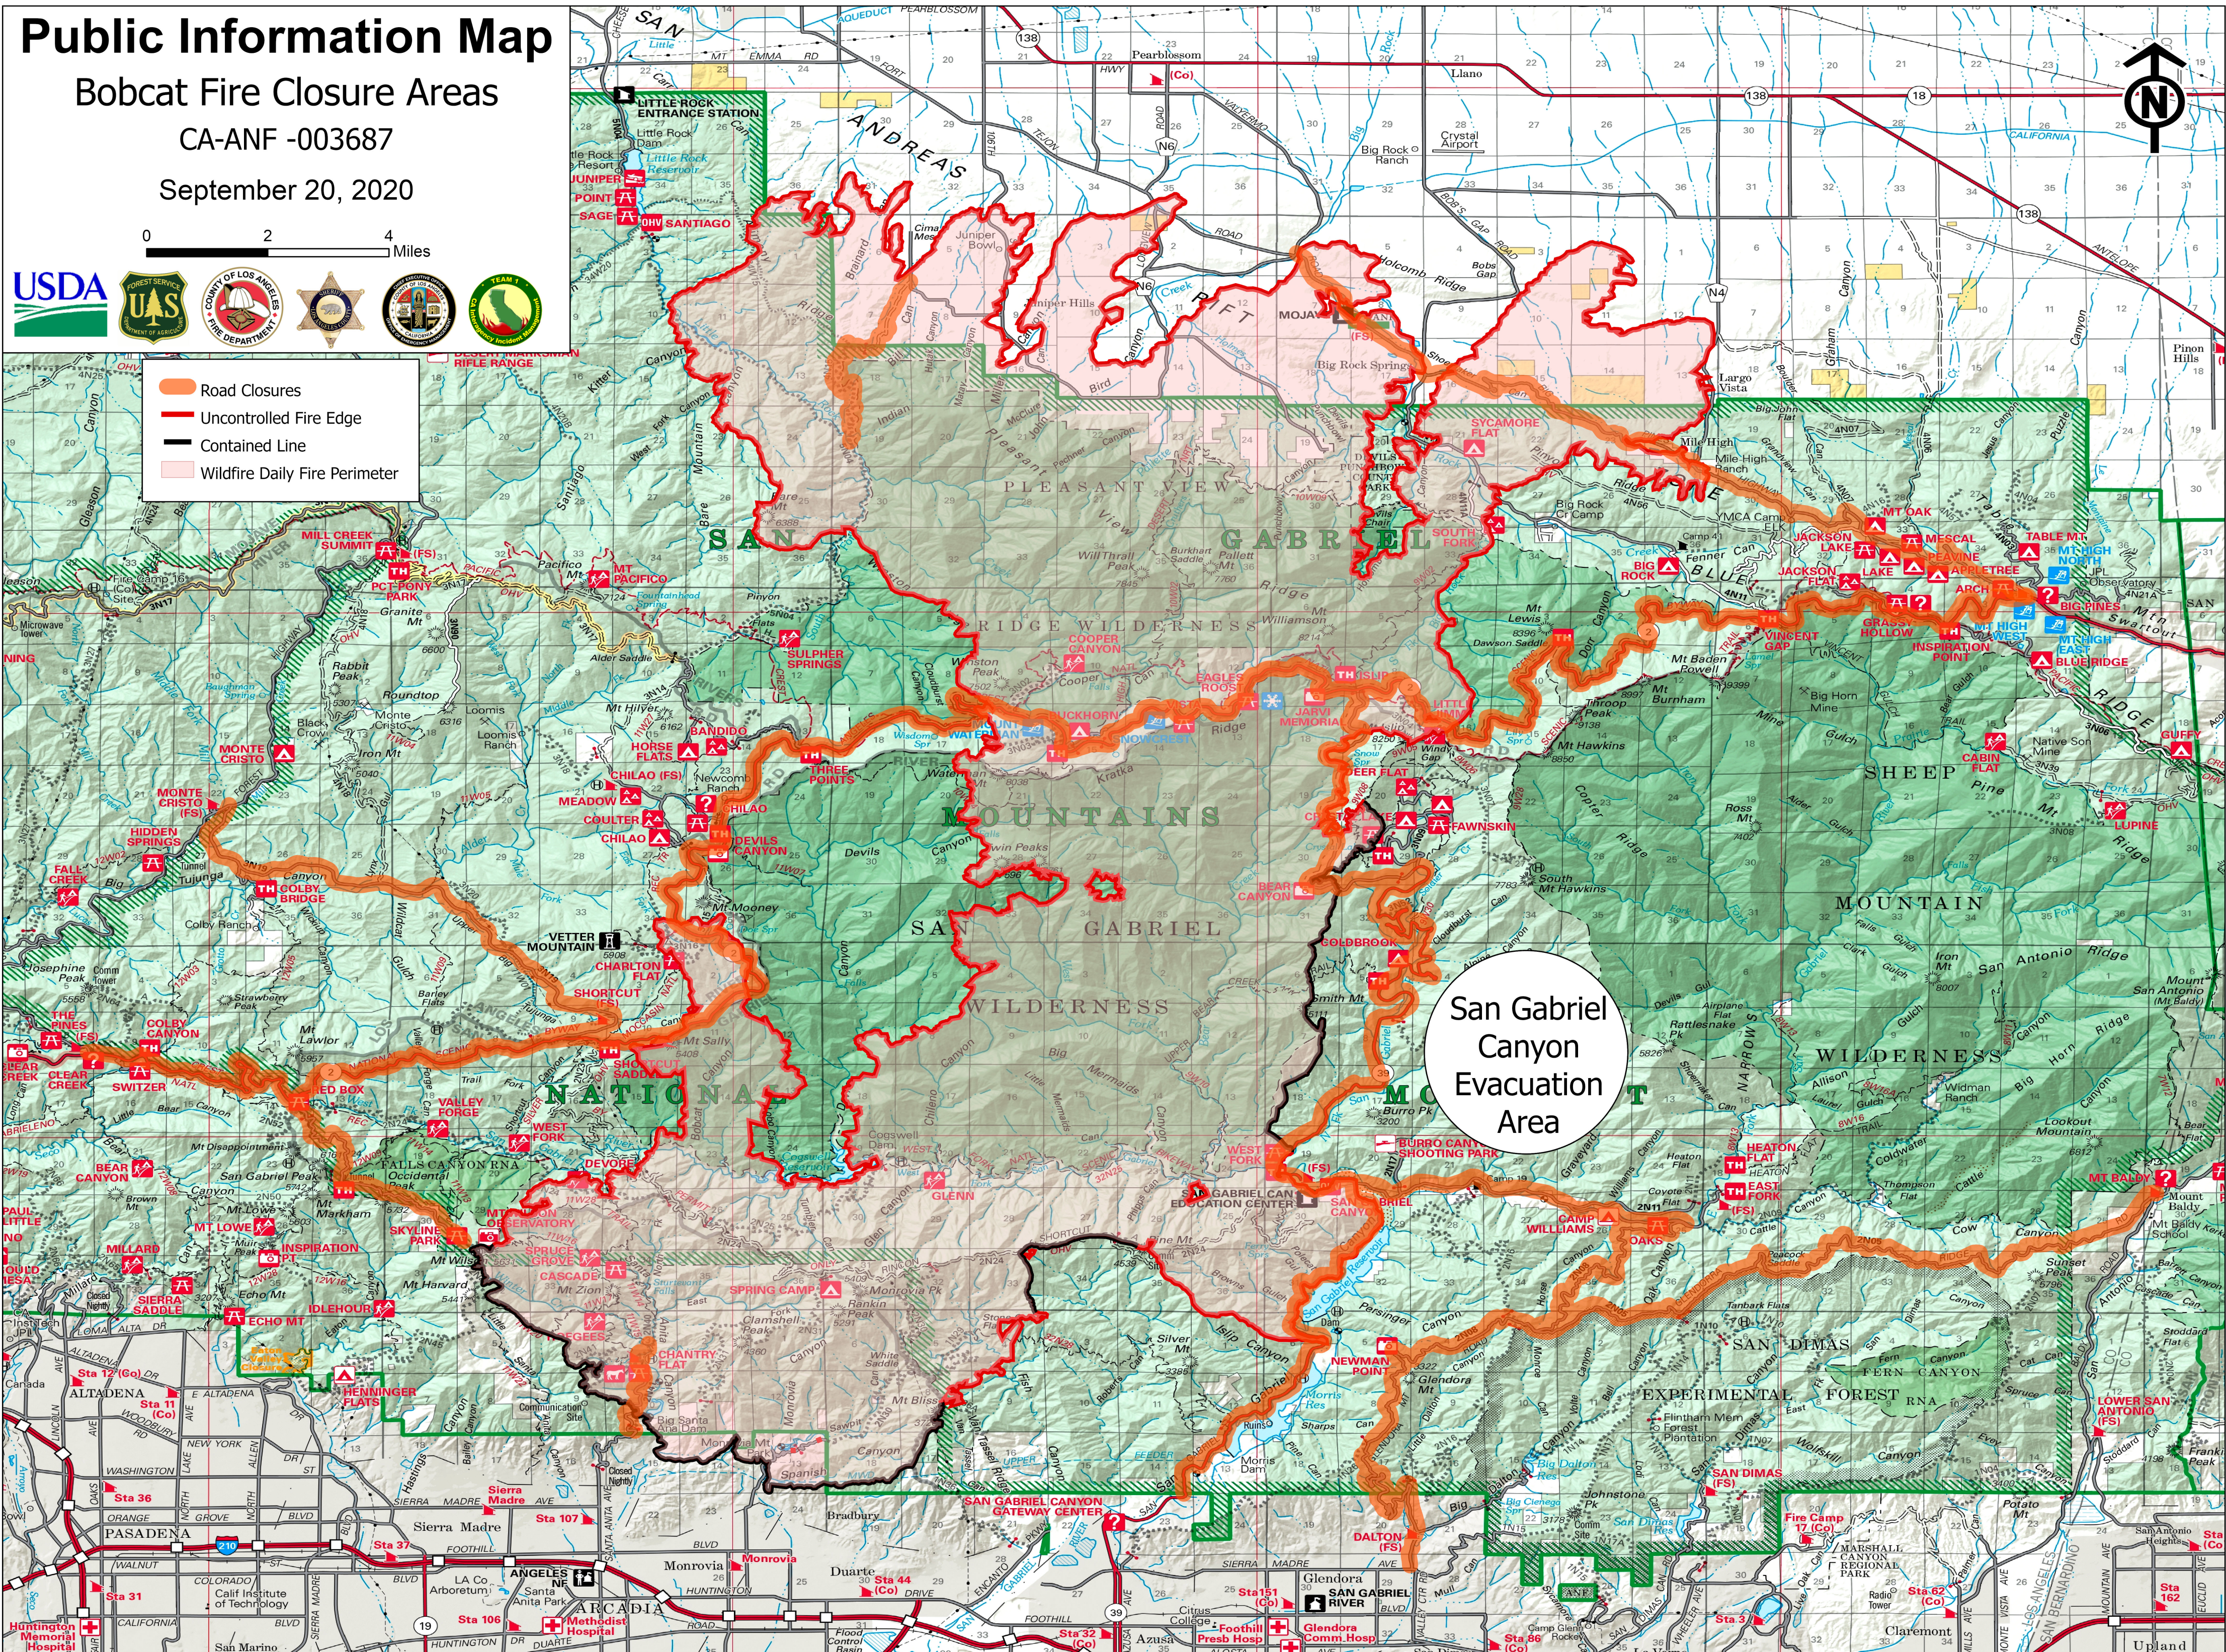

Public Information Map

Bobcat Fire Closure Areas

CA-ANF -003687

September 20, 2020

0 2 4 Miles

- Road Closures
- Uncontrolled Fire Edge
- Contained Line
- Wildfire Daily Fire Perimeter

San Gabriel Canyon Evacuation Area