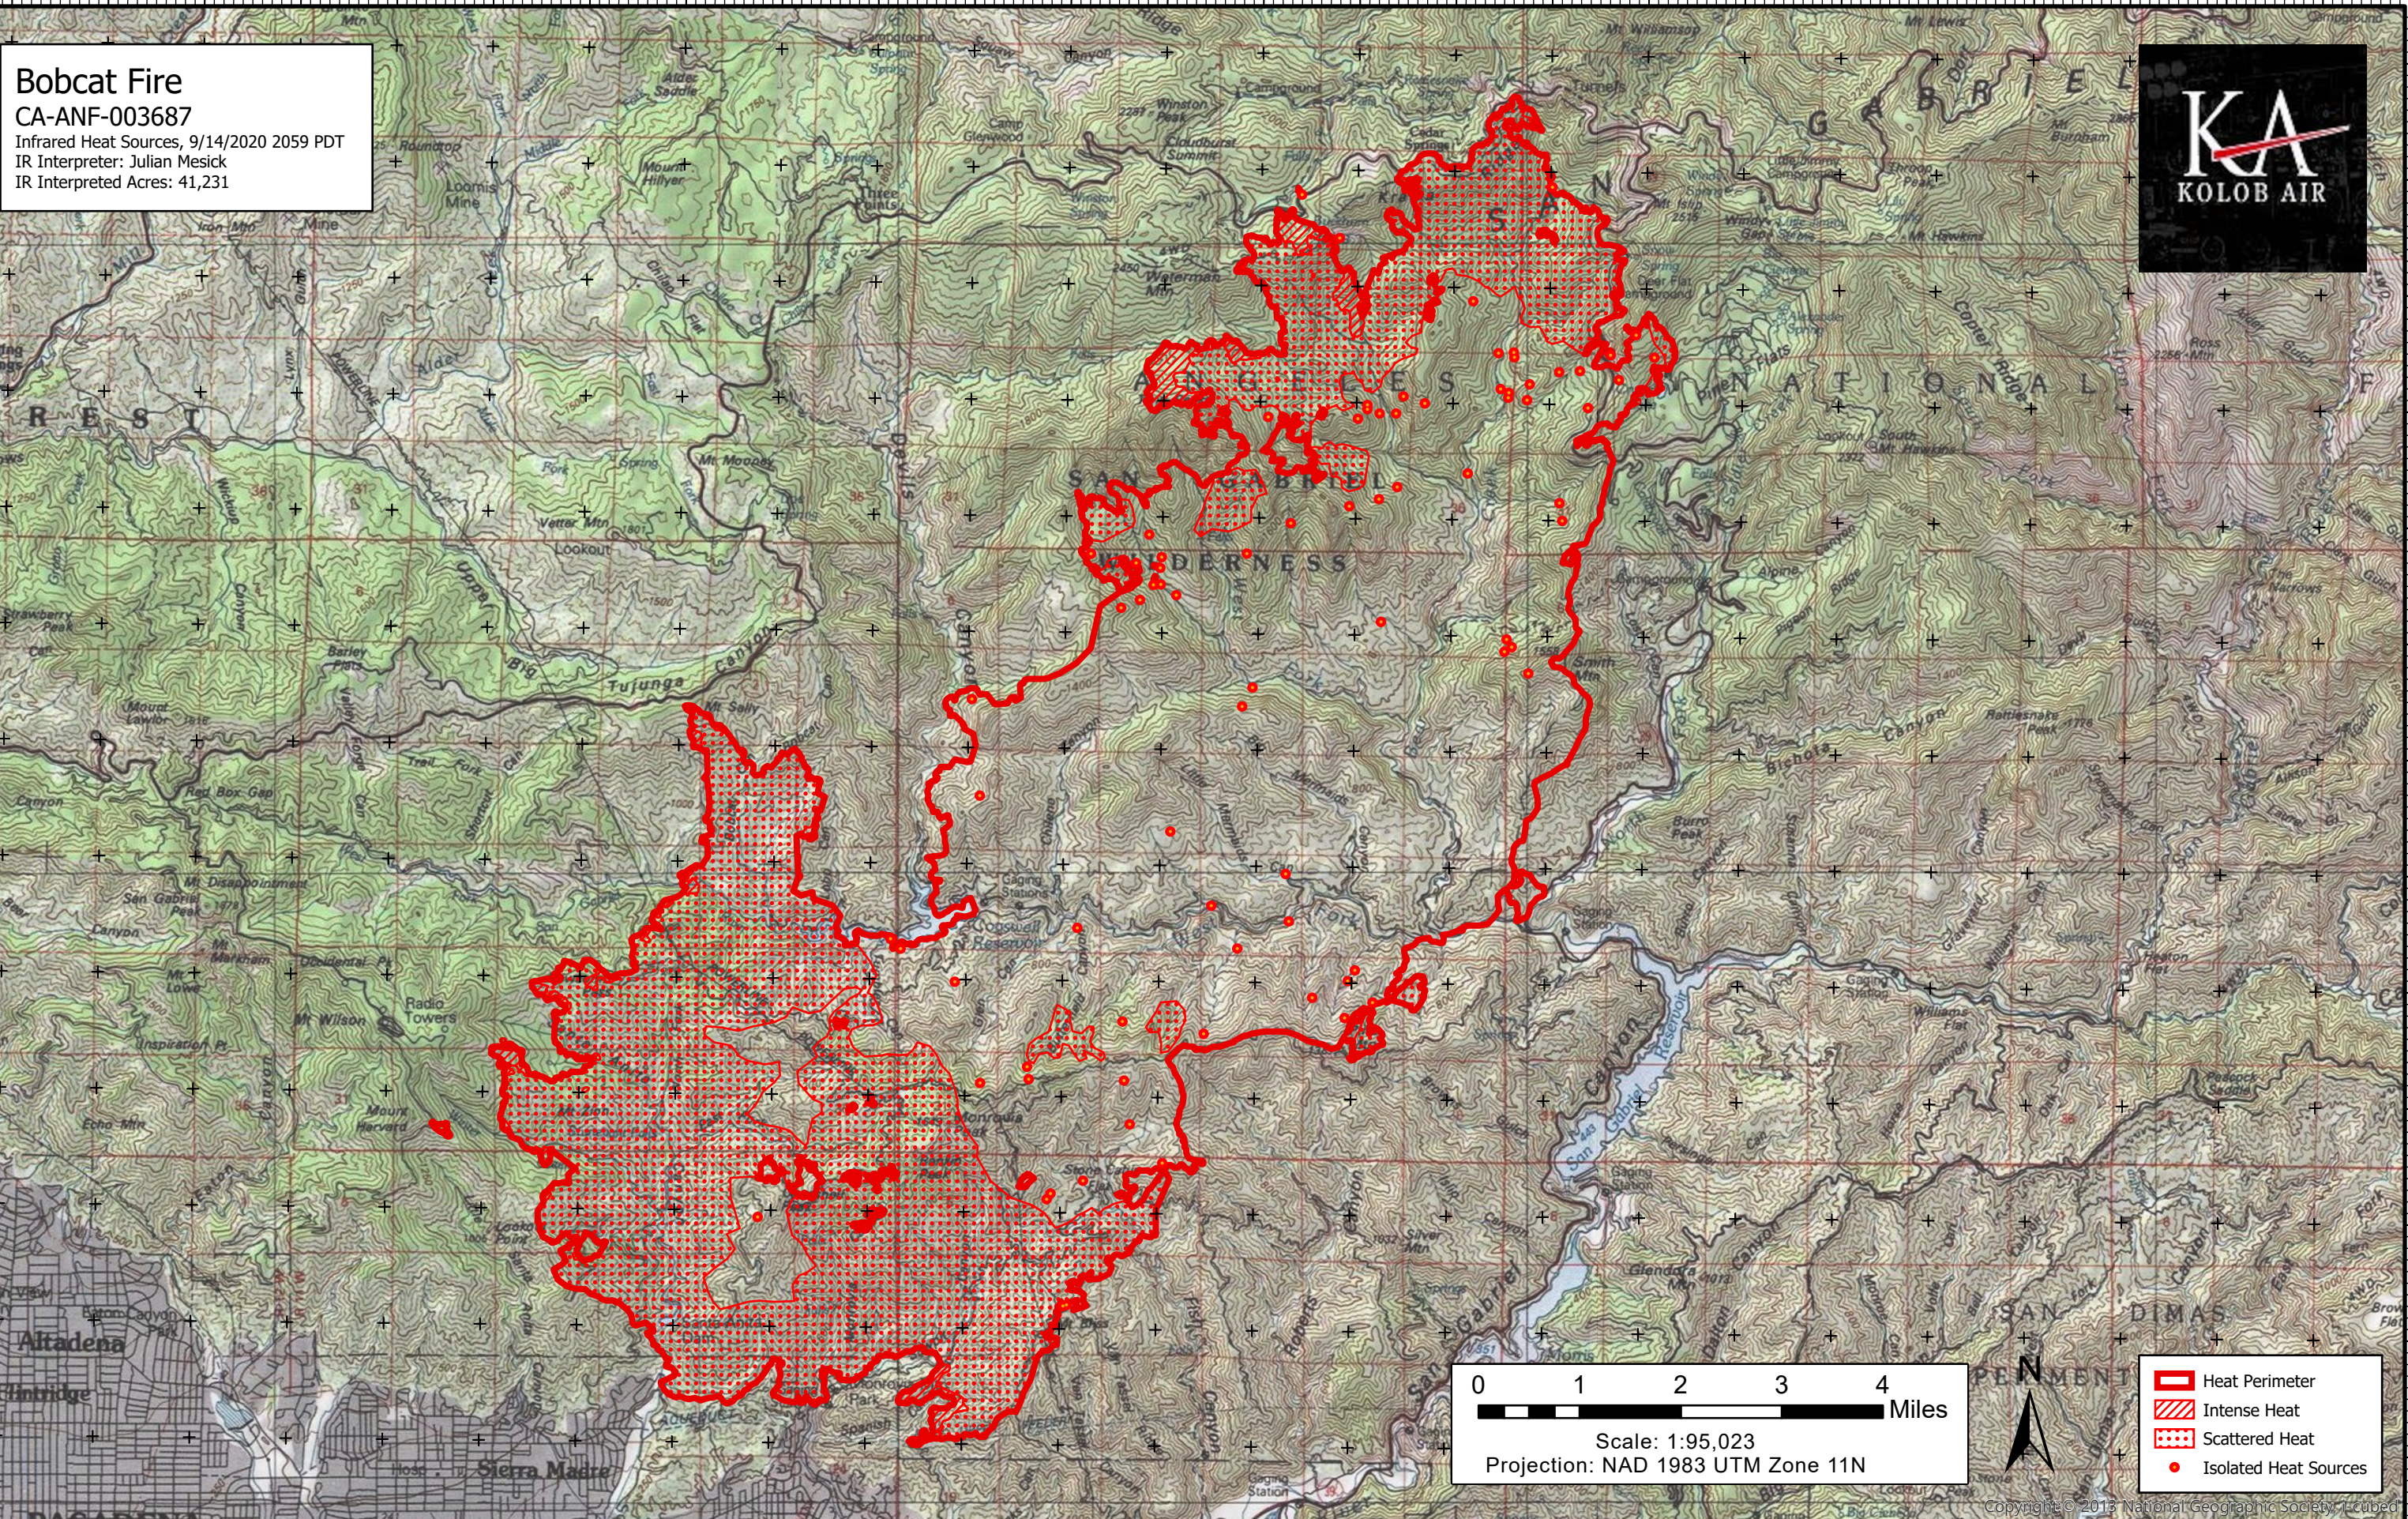

118°8'W 118°7'W 118°6'W 118°5'W 118°4'W 118°3'W 118°2'W 118°1'W 118°W 117°59'W 117°58'W 117°57'W 117°56'W 117°55'W 117°54'W 117°53'W 117°52'W 117°51'W 117°50'W 117°49'W 117°48'W 117°47'W 117°46'W 117°45'W 117°44'W

Bobcat Fire
CA-ANF-003687
Infrared Heat Sources, 9/14/2020 2059 PDT
IR Interpreter: Julian Mesick
IR Interpreted Acres: 41,231

-  Heat Perimeter
-  Intense Heat
-  Scattered Heat
-  Isolated Heat Sources