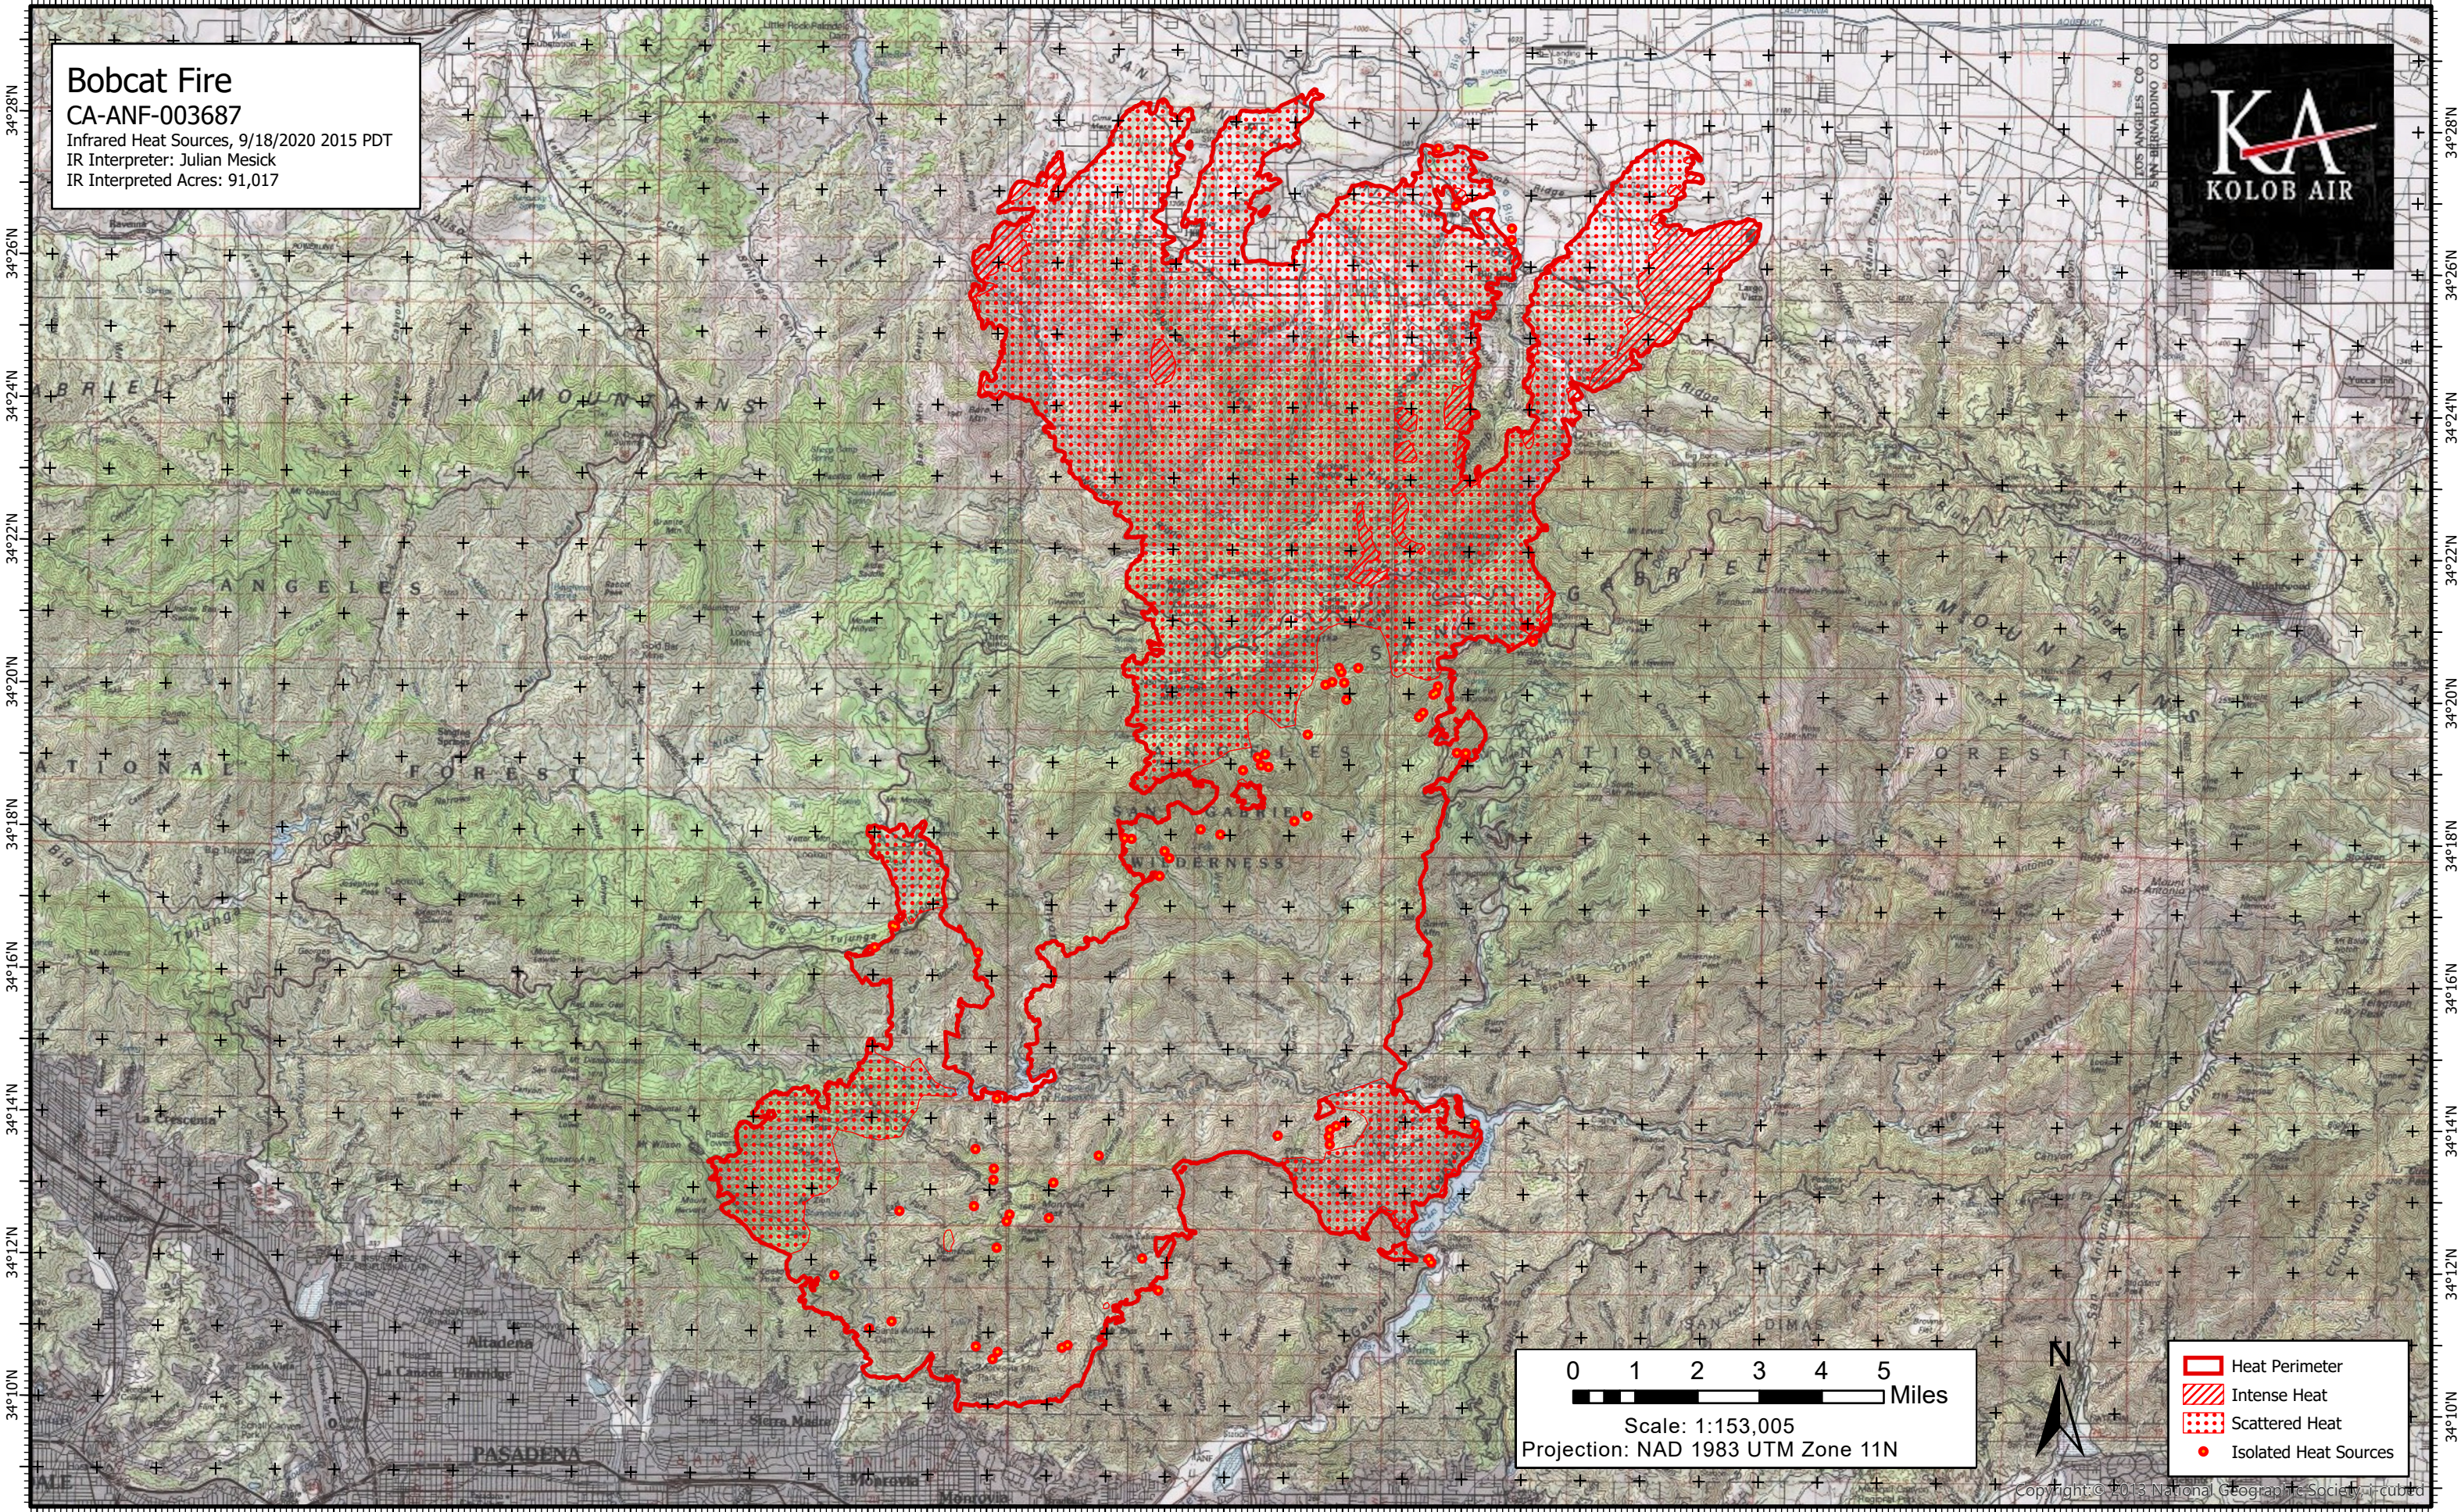

118°14'W 118°12'W 118°10'W 118°8'W 118°6'W 118°4'W 118°2'W 118°W 117°58'W 117°56'W 117°54'W 117°52'W 117°50'W 117°48'W 117°46'W 117°44'W 117°42'W 117°40'W 117°38'W 117°36'W

Bobcat Fire
CA-ANF-003687
Infrared Heat Sources, 9/18/2020 2015 PDT
IR Interpreter: Julian Mesick
IR Interpreted Acres: 91,017

0 1 2 3 4 5 Miles
Scale: 1:153,005
Projection: NAD 1983 UTM Zone 11N

- Heat Perimeter
- Intense Heat
- Scattered Heat
- Isolated Heat Sources

118°14'W 118°12'W 118°10'W 118°8'W 118°6'W 118°4'W 118°2'W 118°W 117°58'W 117°56'W 117°54'W 117°52'W 117°50'W 117°48'W 117°46'W 117°44'W 117°42'W 117°40'W 117°38'W 117°36'W