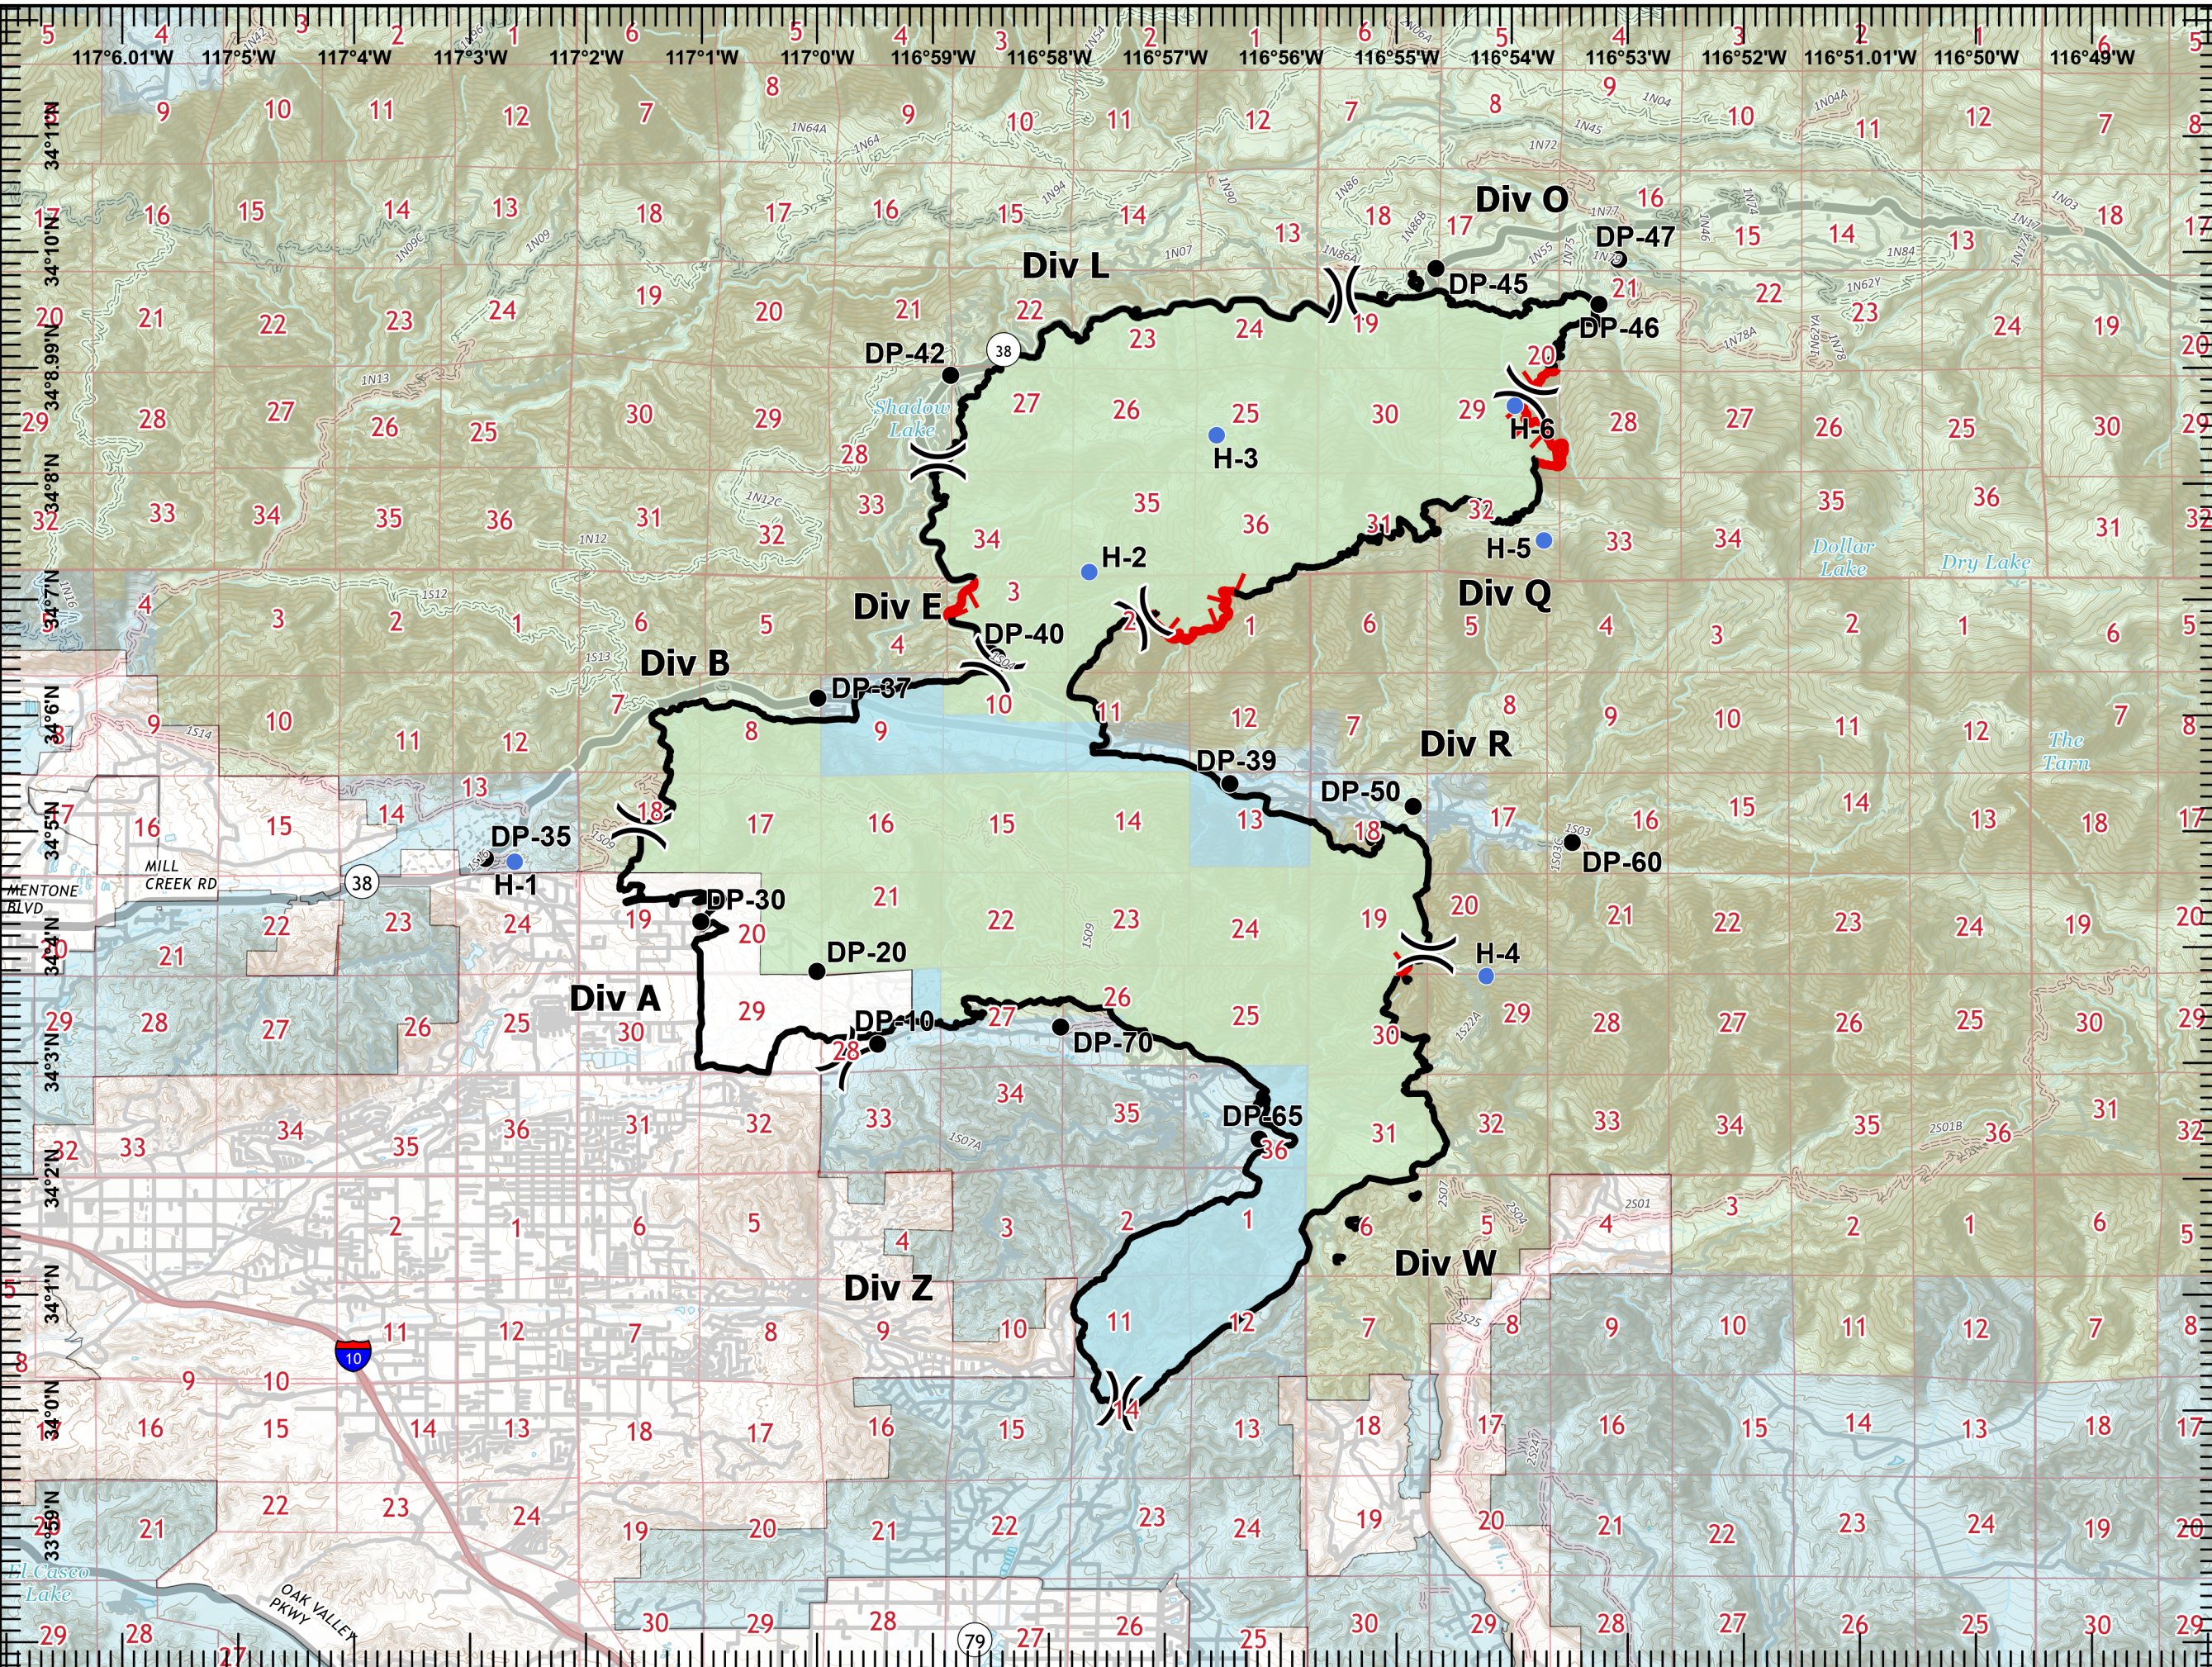

FINAL DPA
EL DORADO
 CA-BDU-012925

DPA	ACRES	PERCENT
CAL FIRE	3,360.6	14.8%
USFS	18,188.3	80.0%
LOCAL	1,191.8	5.2%
TOTAL	22,740.7	100.00%

- Drop Point
 - Helispot
 -) (Division Break
 - ▬ Uncontrolled Fire Edge
 - ▬ Contained Line
- Direct Protection Areas 19.4
- ▭ CAL FIRE
 - ▭ USDA/Forest Service
 - ▭ Local

1:100,000
 Last Updated
 9/28/2020
 14:30