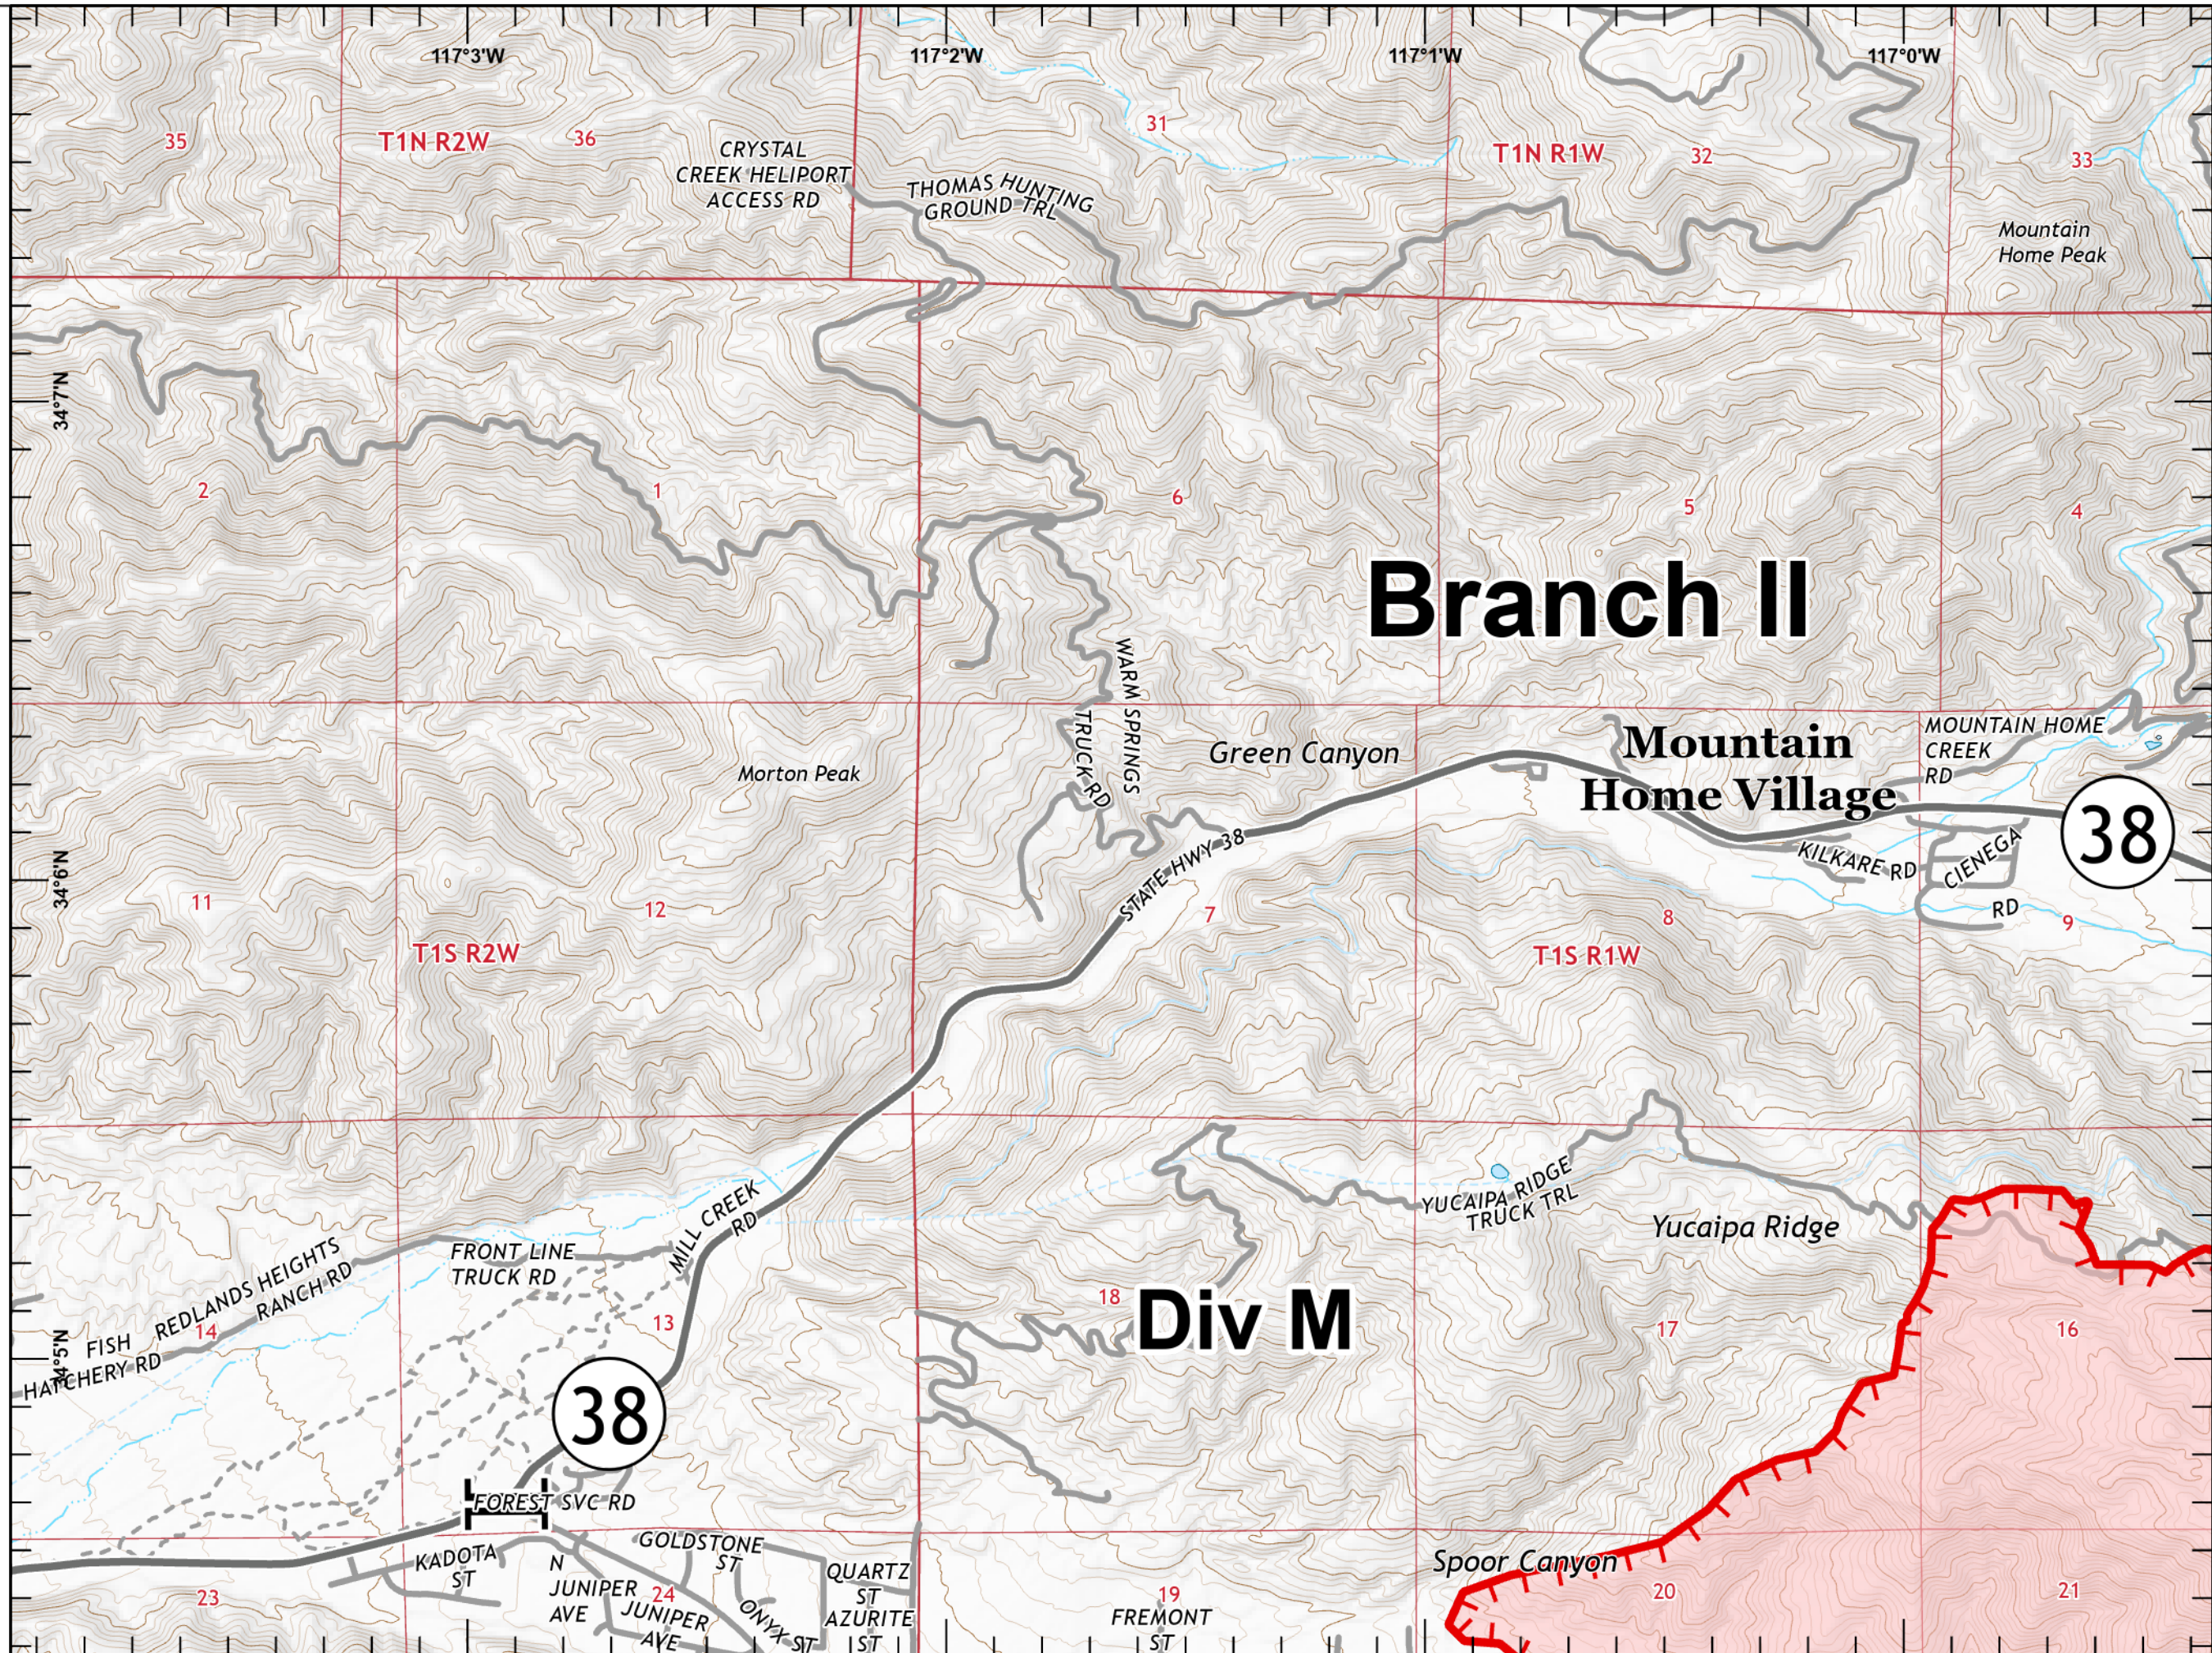

IAP EL DORADO

CA-BDF-13409

09/06/2020

Page 1 of 5

- () Division Break
- || Branch Break
- ▬ Uncontrolled Fire Edge
- ▭ Wildfire Daily Fire Perimeter

1:50,000

Last Updated
9/6/2020
04:36

IAP EL DORADO

CA-BDF-13409
09/06/2020
Page 2 of 5

-  Branch Break
-  Uncontrolled Fire Edge
-  Wildfire Daily Fire Perimeter

Branch II

Mountain Home Village

Div M

38

38

Miles
0 1/4 1/2

1:24,000

Last Updated
9/6/2020
04:36

IAP EL DORADO

CA-BDF-13409

09/06/2020

Page 3 of 5

-  Branch Break
-  Uncontrolled Fire Edge
-  Wildfire Daily Fire Perimeter

1:24,000

Last Updated
9/6/2020
04:37

IAP EL DORADO

CA-BDF-13409

09/06/2020

Page 5 of 5

- () Division Break
- || Branch Break
- ▬ Uncontrolled Fire Edge
- ▭ Wildfire Daily Fire Perimeter

1:24,000

Last Updated
9/6/2020
04:37