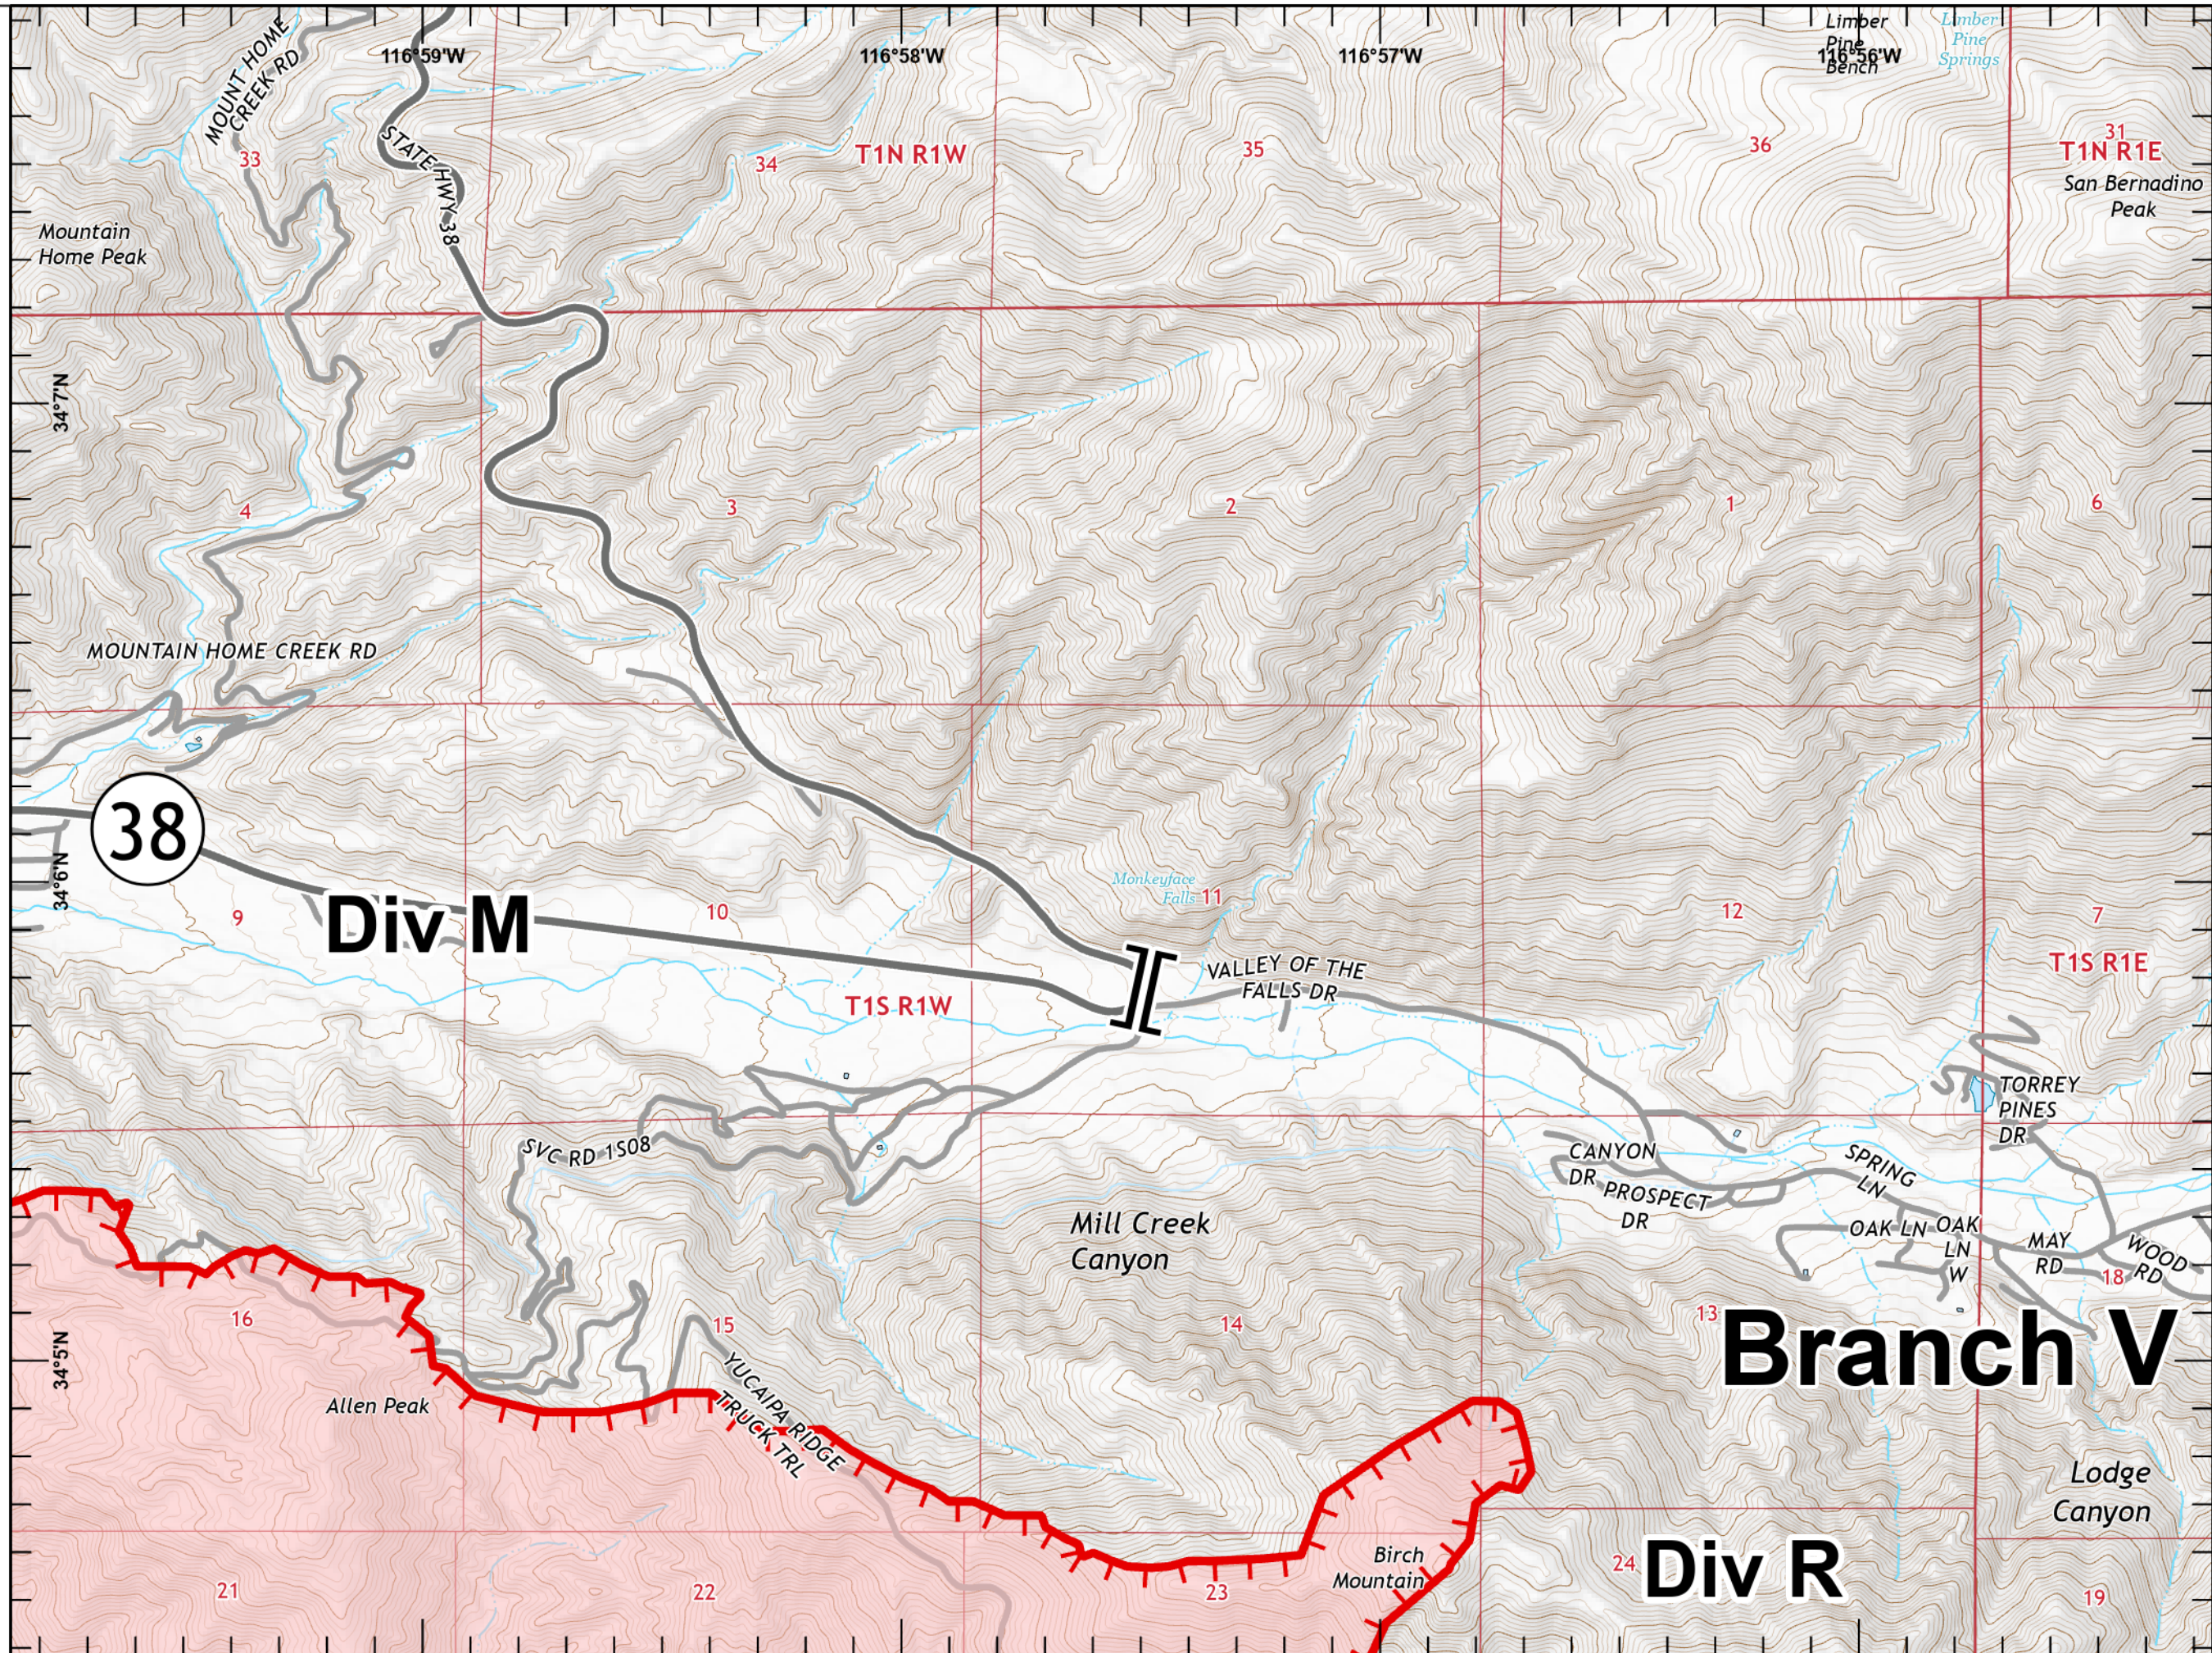

CA-BDF-13409
09/06/2020
Page 2 of 5

-  Branch Break
-  Uncontrolled Fire Edge
-  Wildfire Daily Fire Perimeter

Branch II

Mountain Home Village

Div M

38

38

Miles
0 1/4 1/2

1:24,000

Last Updated
9/6/2020
04:36

IAP EL DORADO

CA-BDF-13409

09/06/2020

Page 3 of 5

-  Branch Break
-  Uncontrolled Fire Edge
-  Wildfire Daily Fire Perimeter

1:24,000

Last Updated
9/6/2020
04:37

IAP EL DORADO

CA-BDF-13409

09/06/2020

Page 5 of 5

- () Division Break
- || Branch Break
- ▬ Uncontrolled Fire Edge
- ▭ Wildfire Daily Fire Perimeter

1:24,000

Last Updated
9/6/2020
04:37