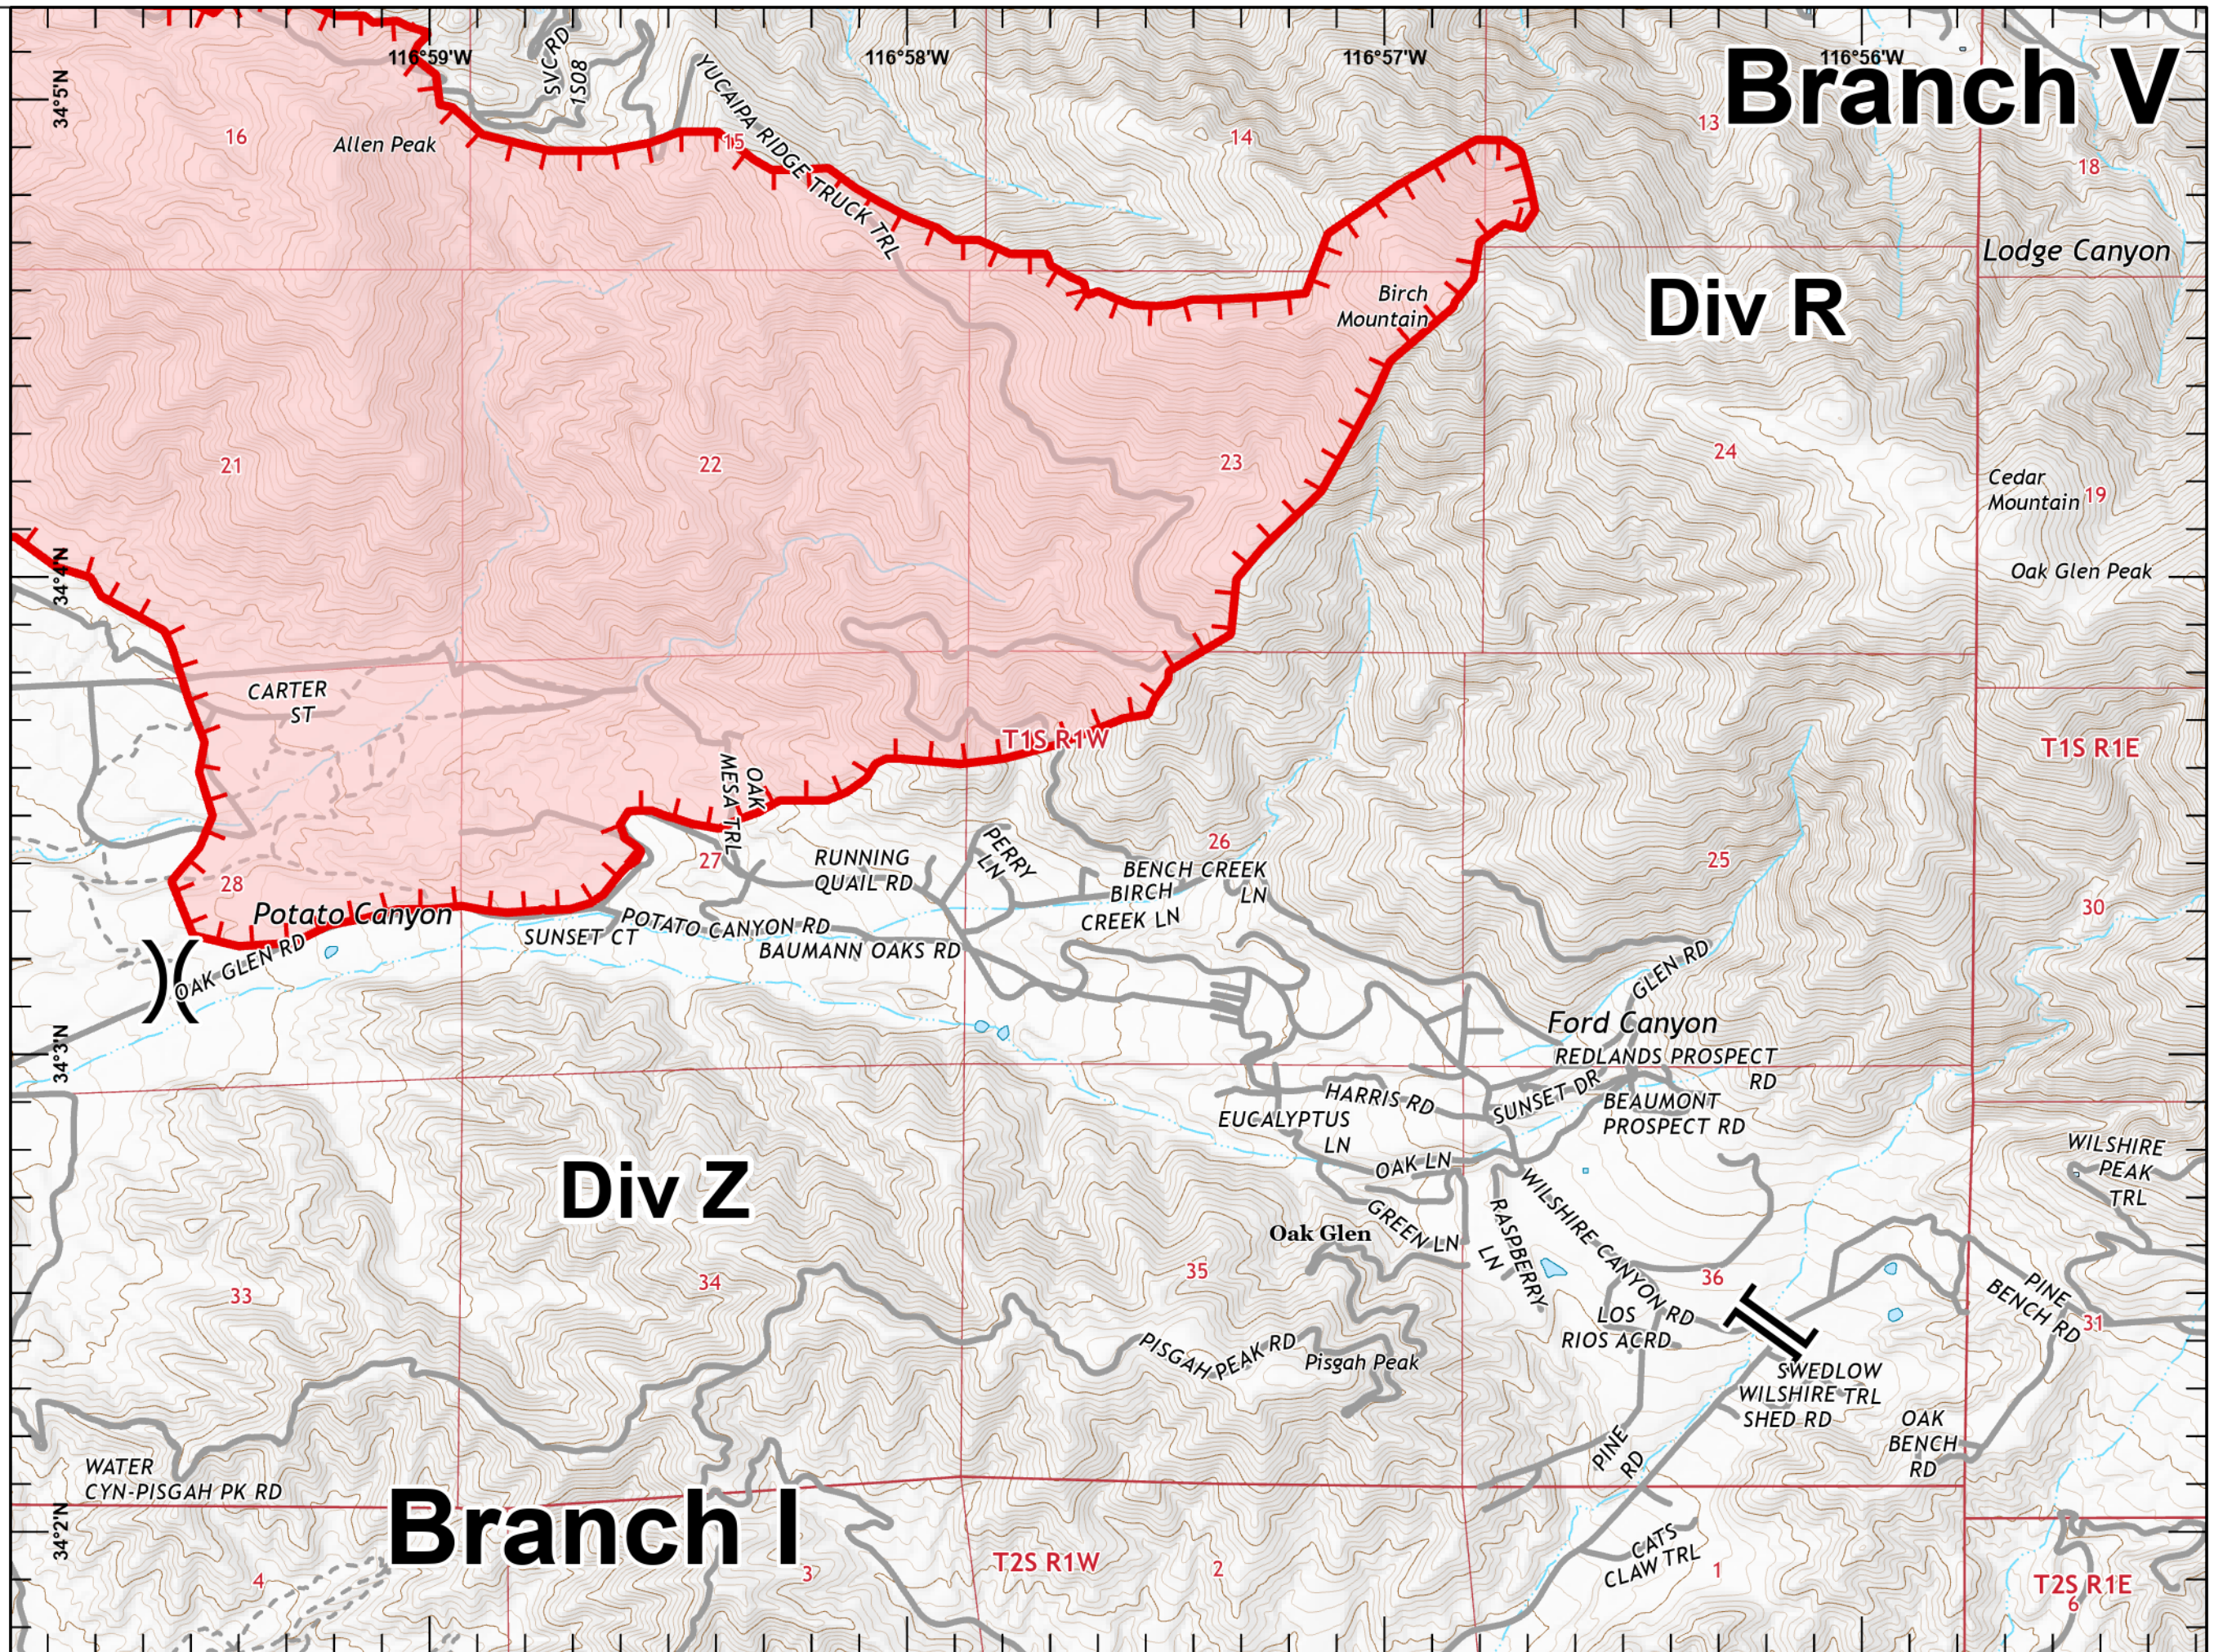

CA-BDF-13409
09/06/2020
Page 2 of 5

-  Branch Break
-  Uncontrolled Fire Edge
-  Wildfire Daily Fire Perimeter

Branch II

Mountain Home Village

Div M

38

38

Miles
0 1/4 1/2

1:24,000

Last Updated
9/6/2020
04:36

IAP EL DORADO

CA-BDF-13409

09/06/2020

Page 3 of 5

-  Branch Break
-  Uncontrolled Fire Edge
-  Wildfire Daily Fire Perimeter

1:24,000

Last Updated
9/6/2020
04:37

IAP EL DORADO

CA-BDF-13409

09/06/2020

Page 5 of 5

- () Division Break
- || Branch Break
- ▬ Uncontrolled Fire Edge
- ▭ Wildfire Daily Fire Perimeter

1:24,000

Last Updated
9/6/2020
04:37