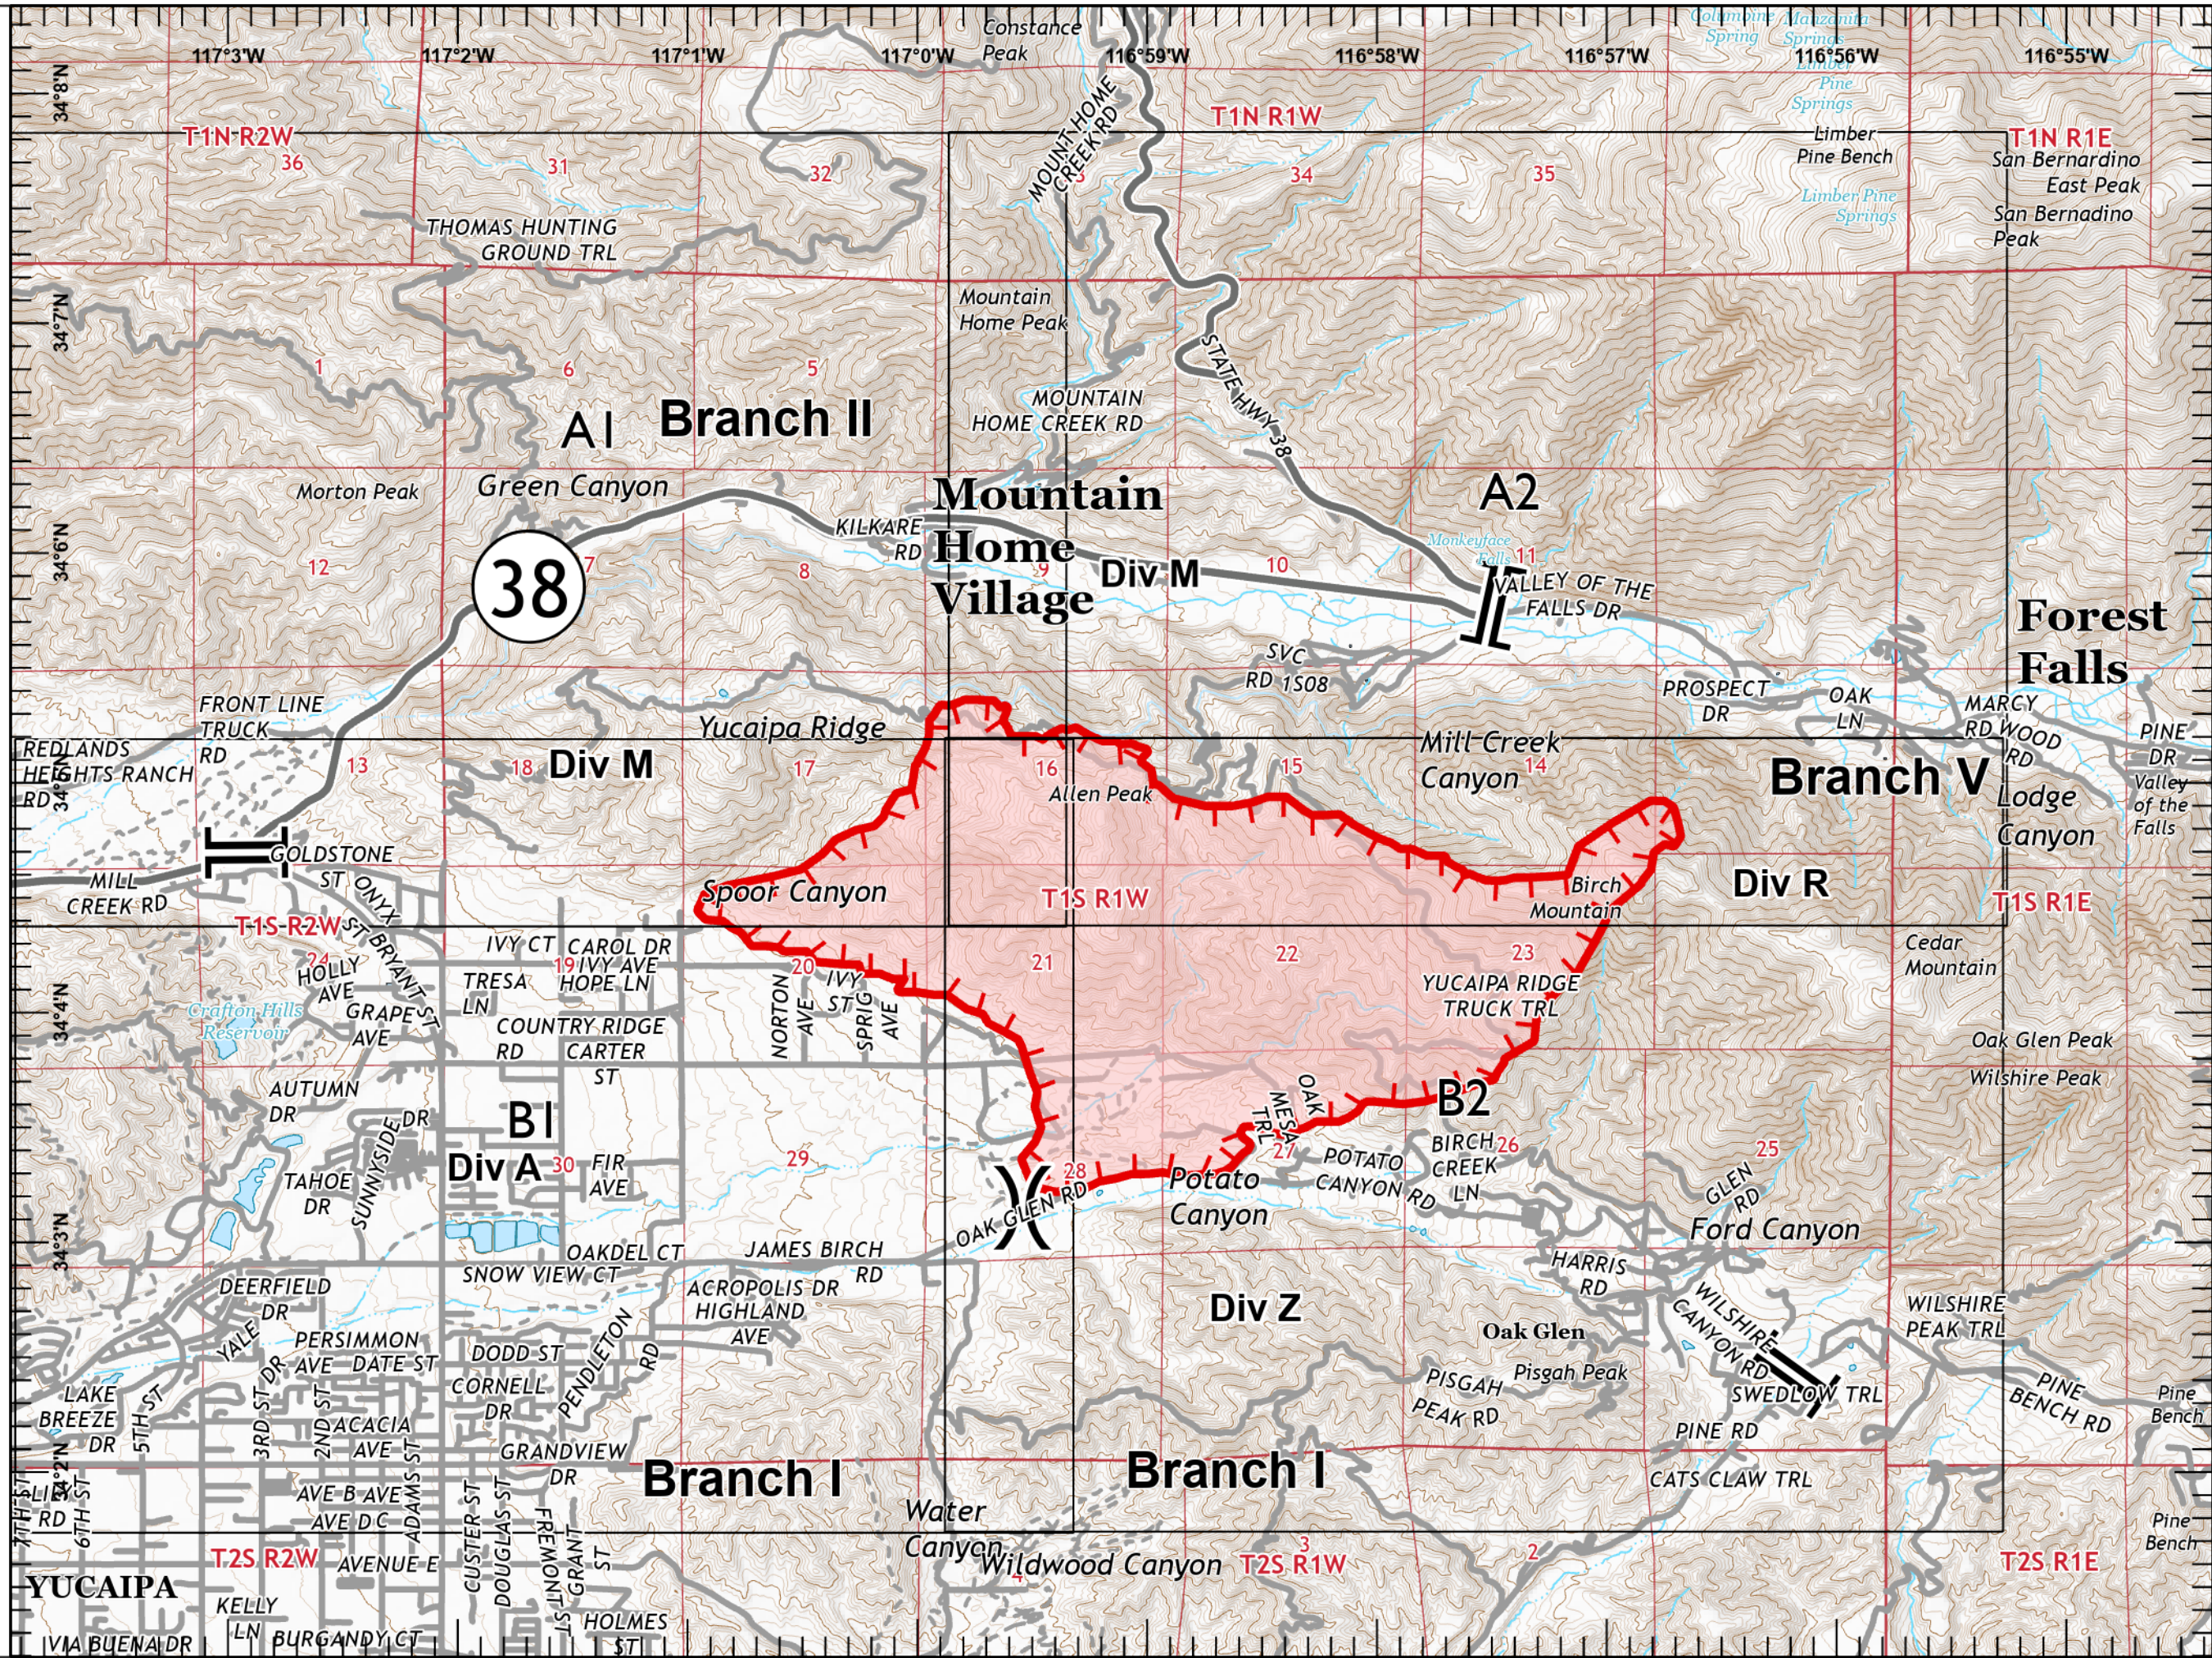

IAP EL DORADO

CA-BDF-13409

09/06/2020

Page 1 of 5

- () Division Break
- || Branch Break
- ▬ Uncontrolled Fire Edge
- ▭ Wildfire Daily Fire Perimeter

1:50,000

Last Updated
9/6/2020
04:36

IAP EL DORADO

CA-BDF-13409
09/06/2020
Page 2 of 5

-  Branch Break
-  Uncontrolled Fire Edge
-  Wildfire Daily Fire Perimeter

Branch II

Mountain Home Village

Div M

38

38

Miles
0 1/4 1/2

1:24,000

Last Updated
9/6/2020
04:36

IAP EL DORADO

CA-BDF-13409

09/06/2020

Page 3 of 5

-  Branch Break
-  Uncontrolled Fire Edge
-  Wildfire Daily Fire Perimeter

1:24,000

Last Updated
9/6/2020
04:37

IAP EL DORADO

CA-BDF-13409

09/06/2020

Page 5 of 5

- () Division Break
- || Branch Break
- ▬ Uncontrolled Fire Edge
- ▭ Wildfire Daily Fire Perimeter

1:24,000

Last Updated
9/6/2020
04:37