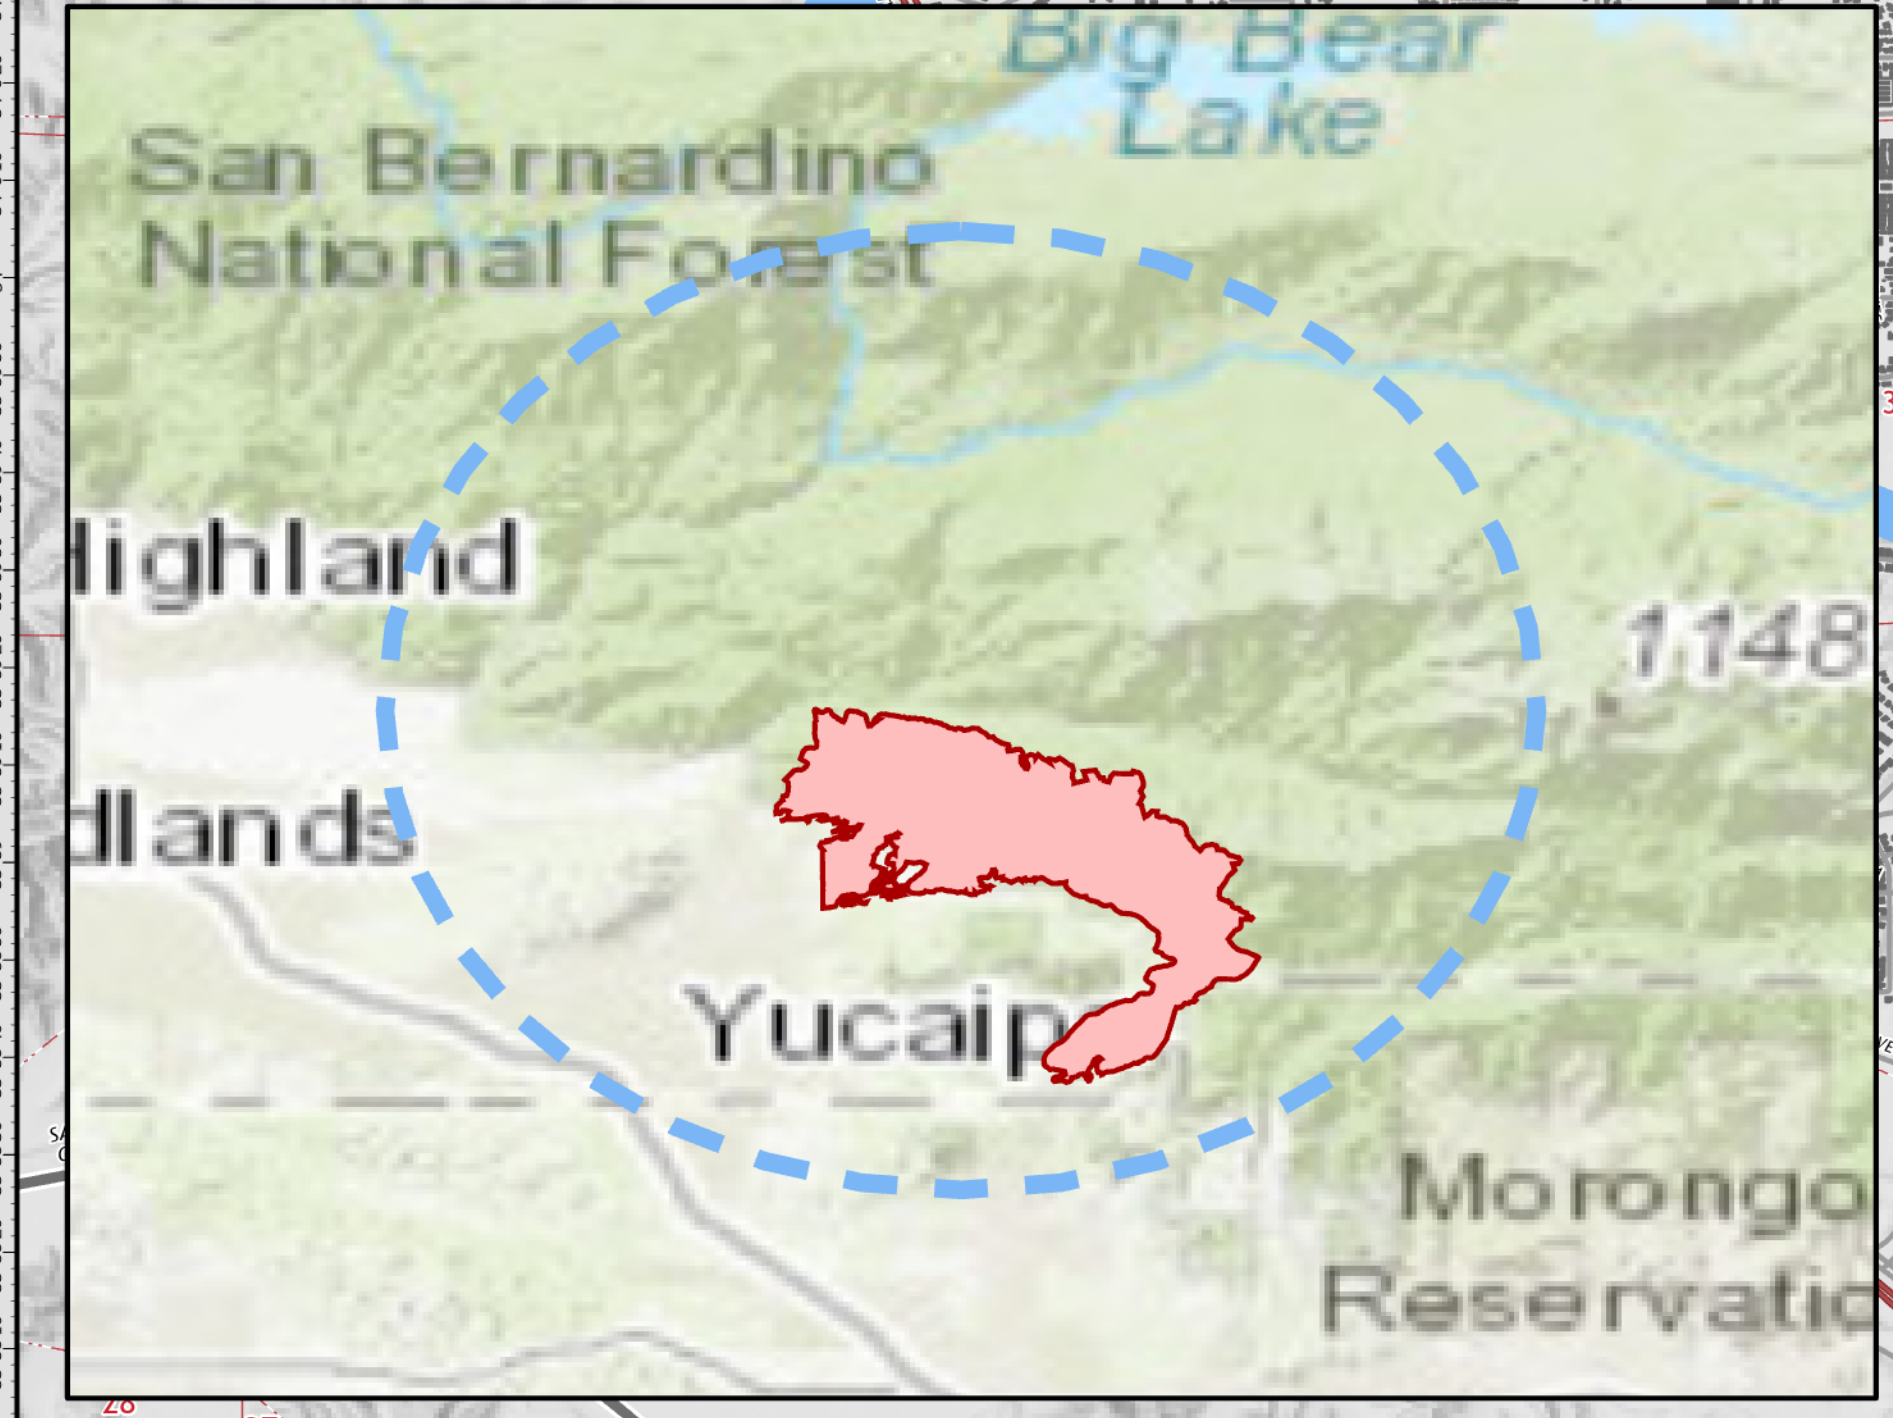

Branch III

Div M

Branch V

Div R

Div A

Div Z

Branch I

Div W

Apple Fire

- Drop Point
- Helispot
- Incident Command Post
- Ⓜ Repeater
- ⌘ Division Break
- ⌘ Branch Break
- Contained Line
- ⊘ Completed Dozer Line
- Uncontrolled Fire Edge
- 2020 Apple Fire
- Temporary Flight Restriction

AIR OPERATIONS
 EL DORADO
 CA-BDF-13409
 09/08/2020

Logos for participating agencies: San Bernardino County Sheriff's Office, California Highway Patrol, San Bernardino County Fire, CAL FIRE, Forest Service, and California Fire. A QR code is located to the left of the logos. A compass rose and a scale bar (0 to 2.02 miles) are on the right. The scale is 1:24,000. Map Updated: 9/7/2020 8:45 PM.