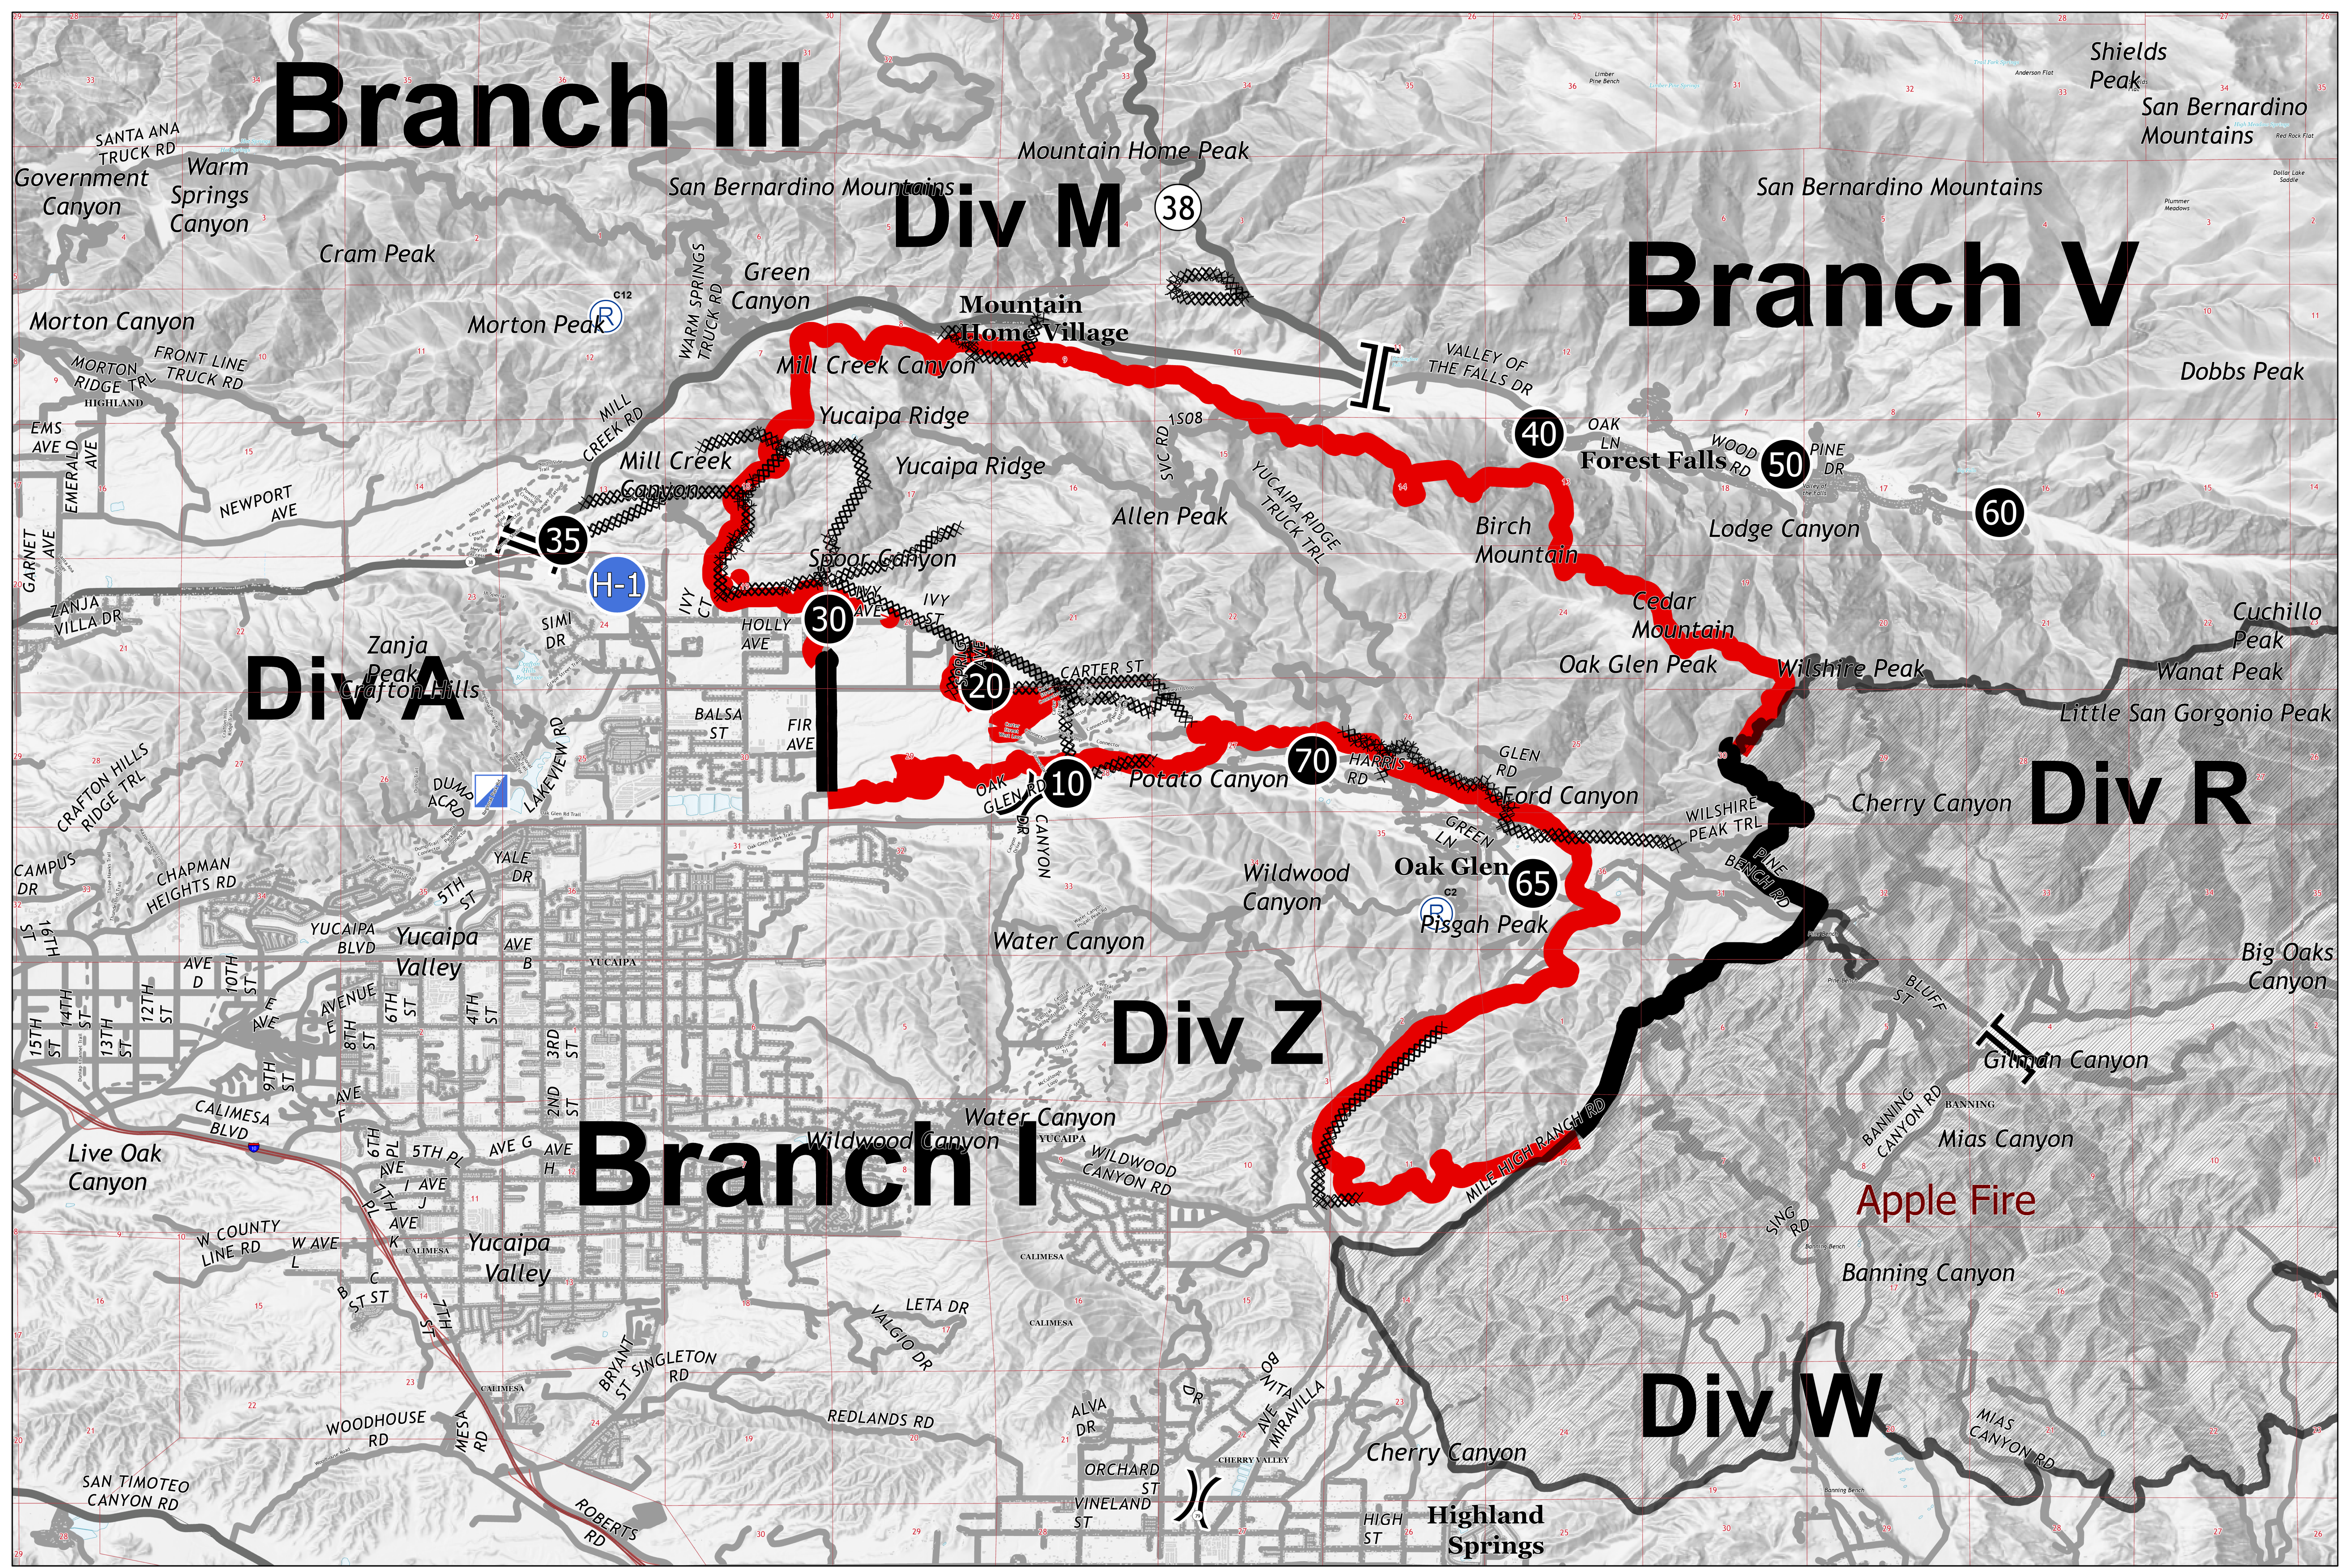

Branch III

Div M

Branch V

Div A

Div R

Div Z

Branch I

Div W

 Drop Point	 Repeater	 Uncontrolled Fire Edge
 Helispot	 Division Break	 Contained Line
 Incident Command Post	 Branch Break	 Completed Dozer Line

BRIEFING
 EL DORADO
 CA-BDF-13409
 09/08/2020

1:23,000

Map Updated: 09/08/2020 00:02