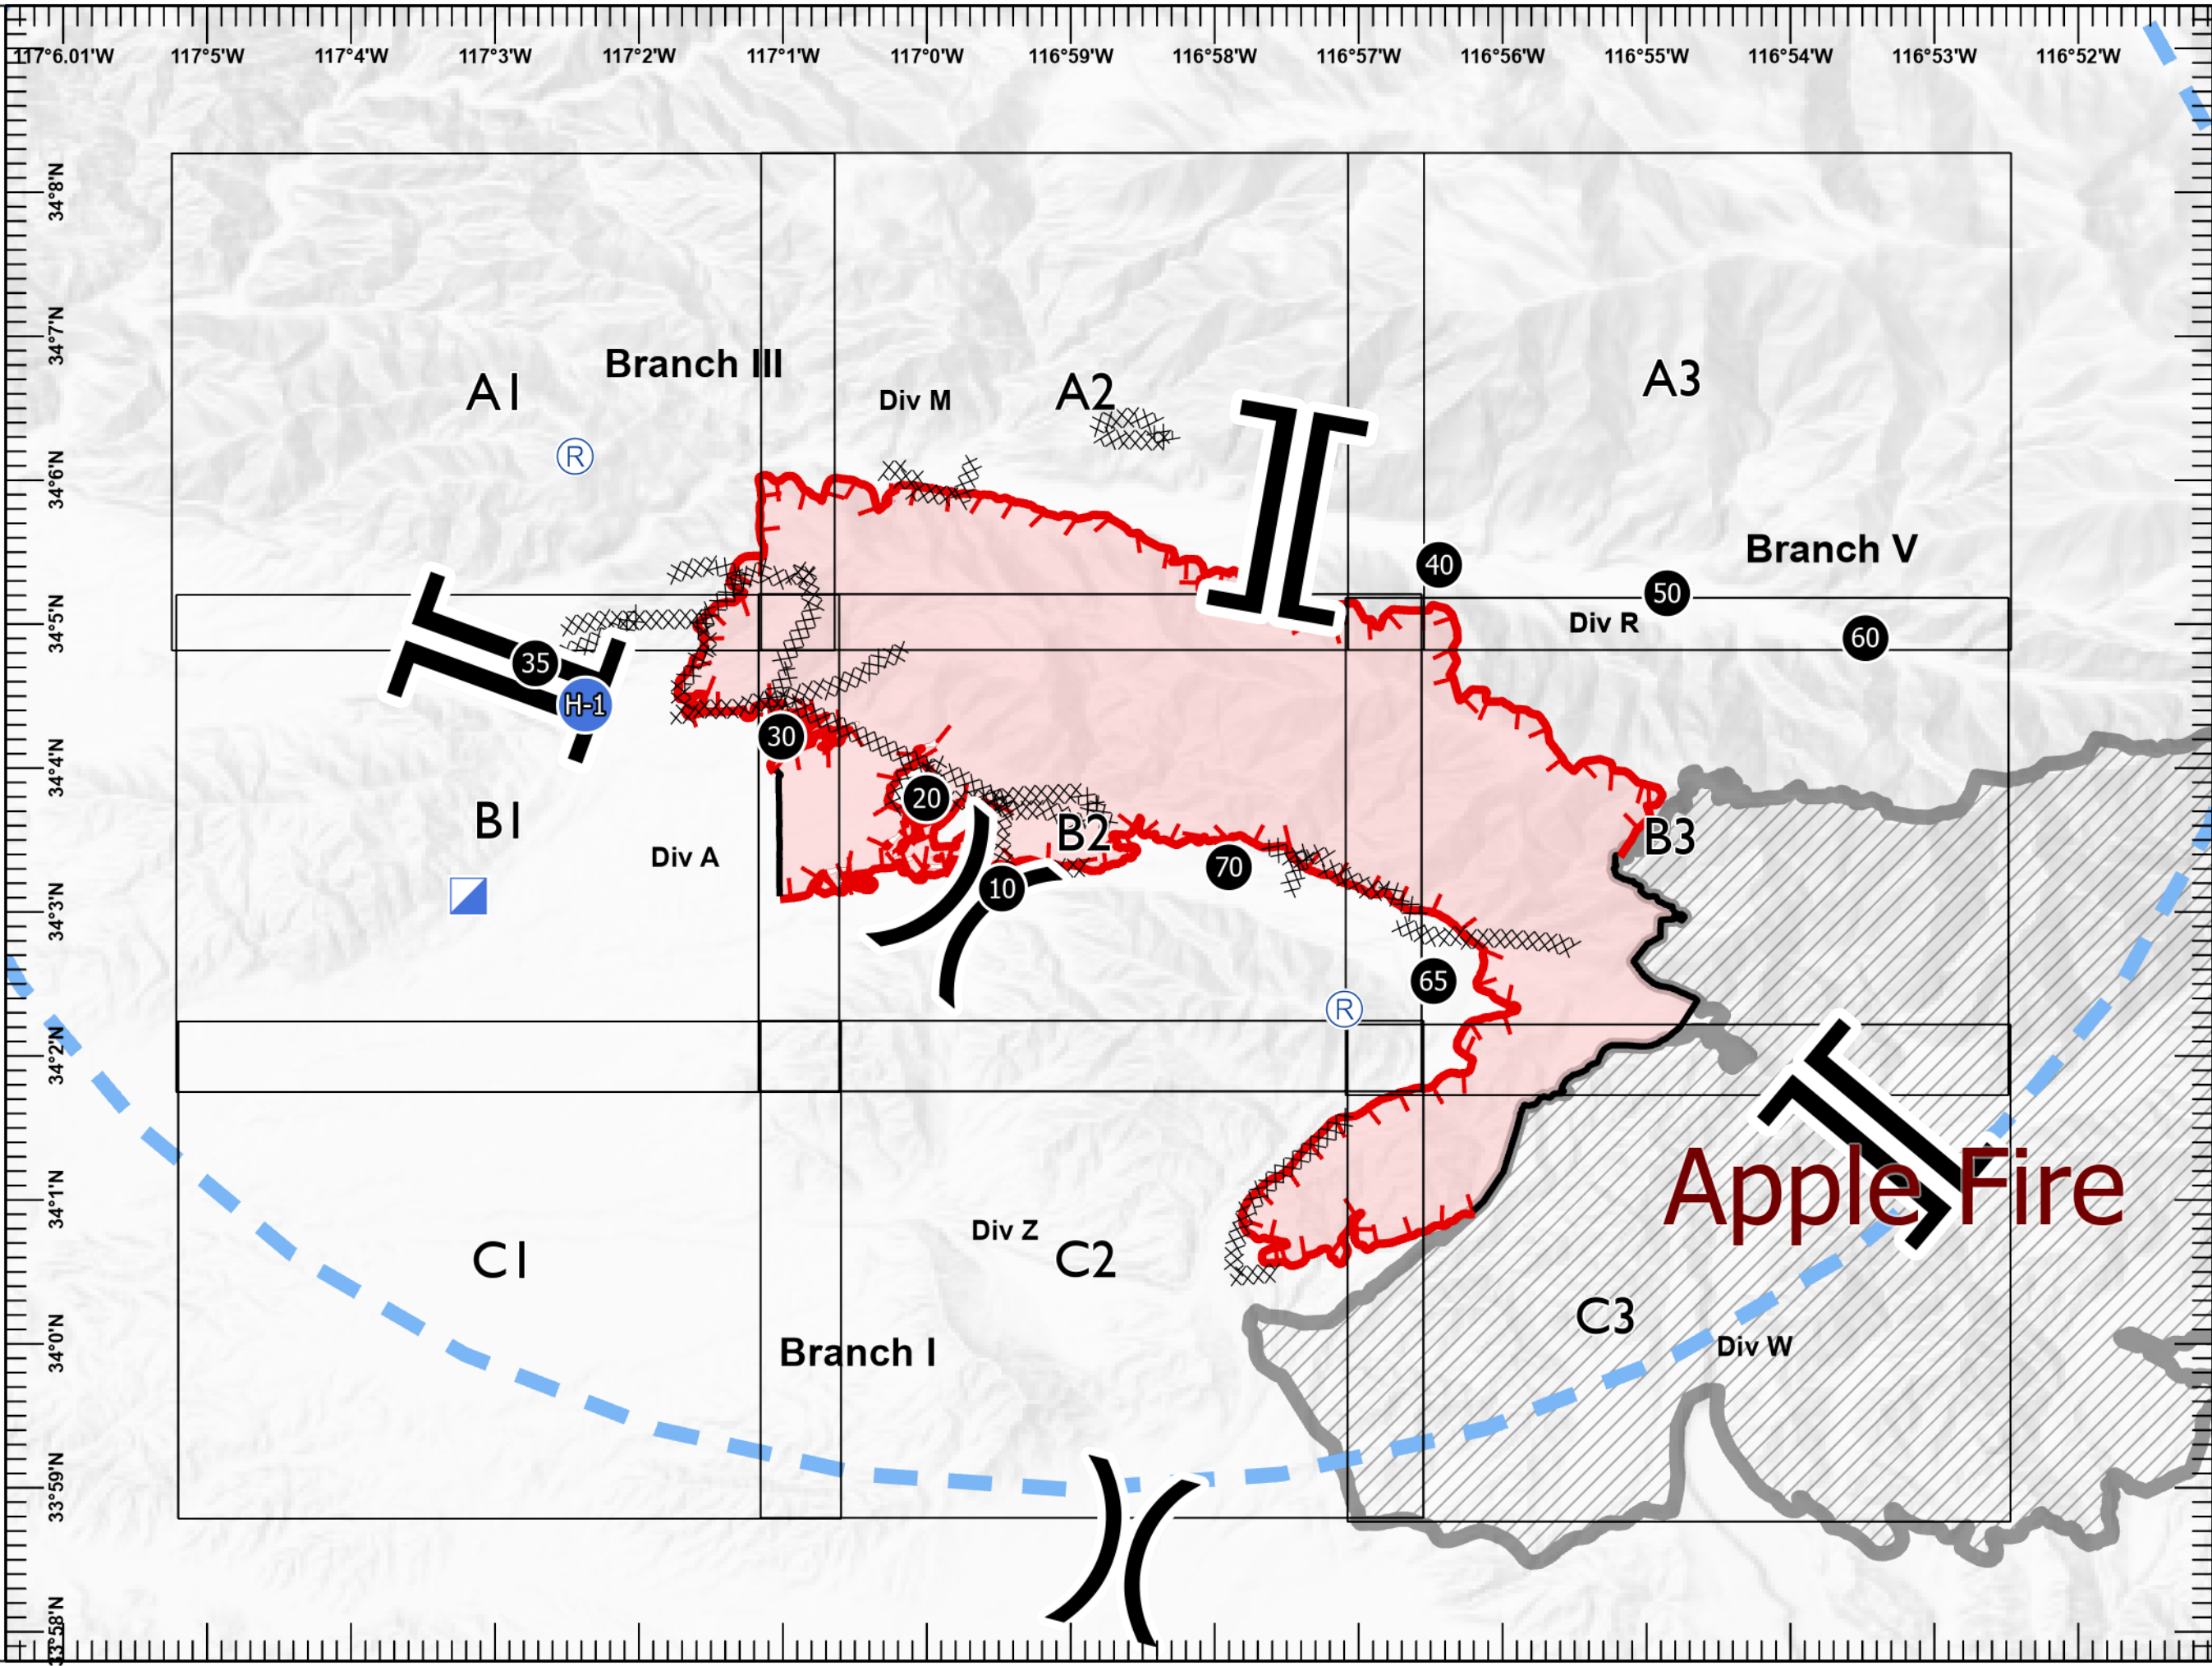

# IAP EL DORADO

CA-BDF-13409

09/08/2020

Page 1 of 10

Page Name: INDEX

-  Uncontrolled Fire Edge
-  Contained Line
-  Completed Dozer Line
-  Temporary Flight Restriction
-  Wildfire Daily Fire Perimeter

1:80,000  
Last Updated 9/7/2020 23:17

# IAP EL DORADO

CA-BDF-13409

09/08/2020

Page 2 of 10

Page Name: A1

-  Uncontrolled Fire Edge
-  Completed Dozer Line
-  Wildfire Daily Fire Perimeter

1:24,000

Last Updated  
9/7/2020  
23:17

# IAP EL DORADO

CA-BDF-13409

09/08/2020

Page 3 of 10

Page Name: A2

-  Uncontrolled Fire Edge
-  Completed Dozer Line
-  Wildfire Daily Fire Perimeter

1:24,000

Last Updated  
9/7/2020  
23:17

# IAP EL DORADO

CA-BDF-13409

09/08/2020

Page 5 of 10

Page Name: B1

-  Uncontrolled Fire Edge
-  Contained Line
-  Completed Dozer Line
-  Wildfire Daily Fire Perimeter

1:24,000

Last Updated  
9/7/2020  
23:18