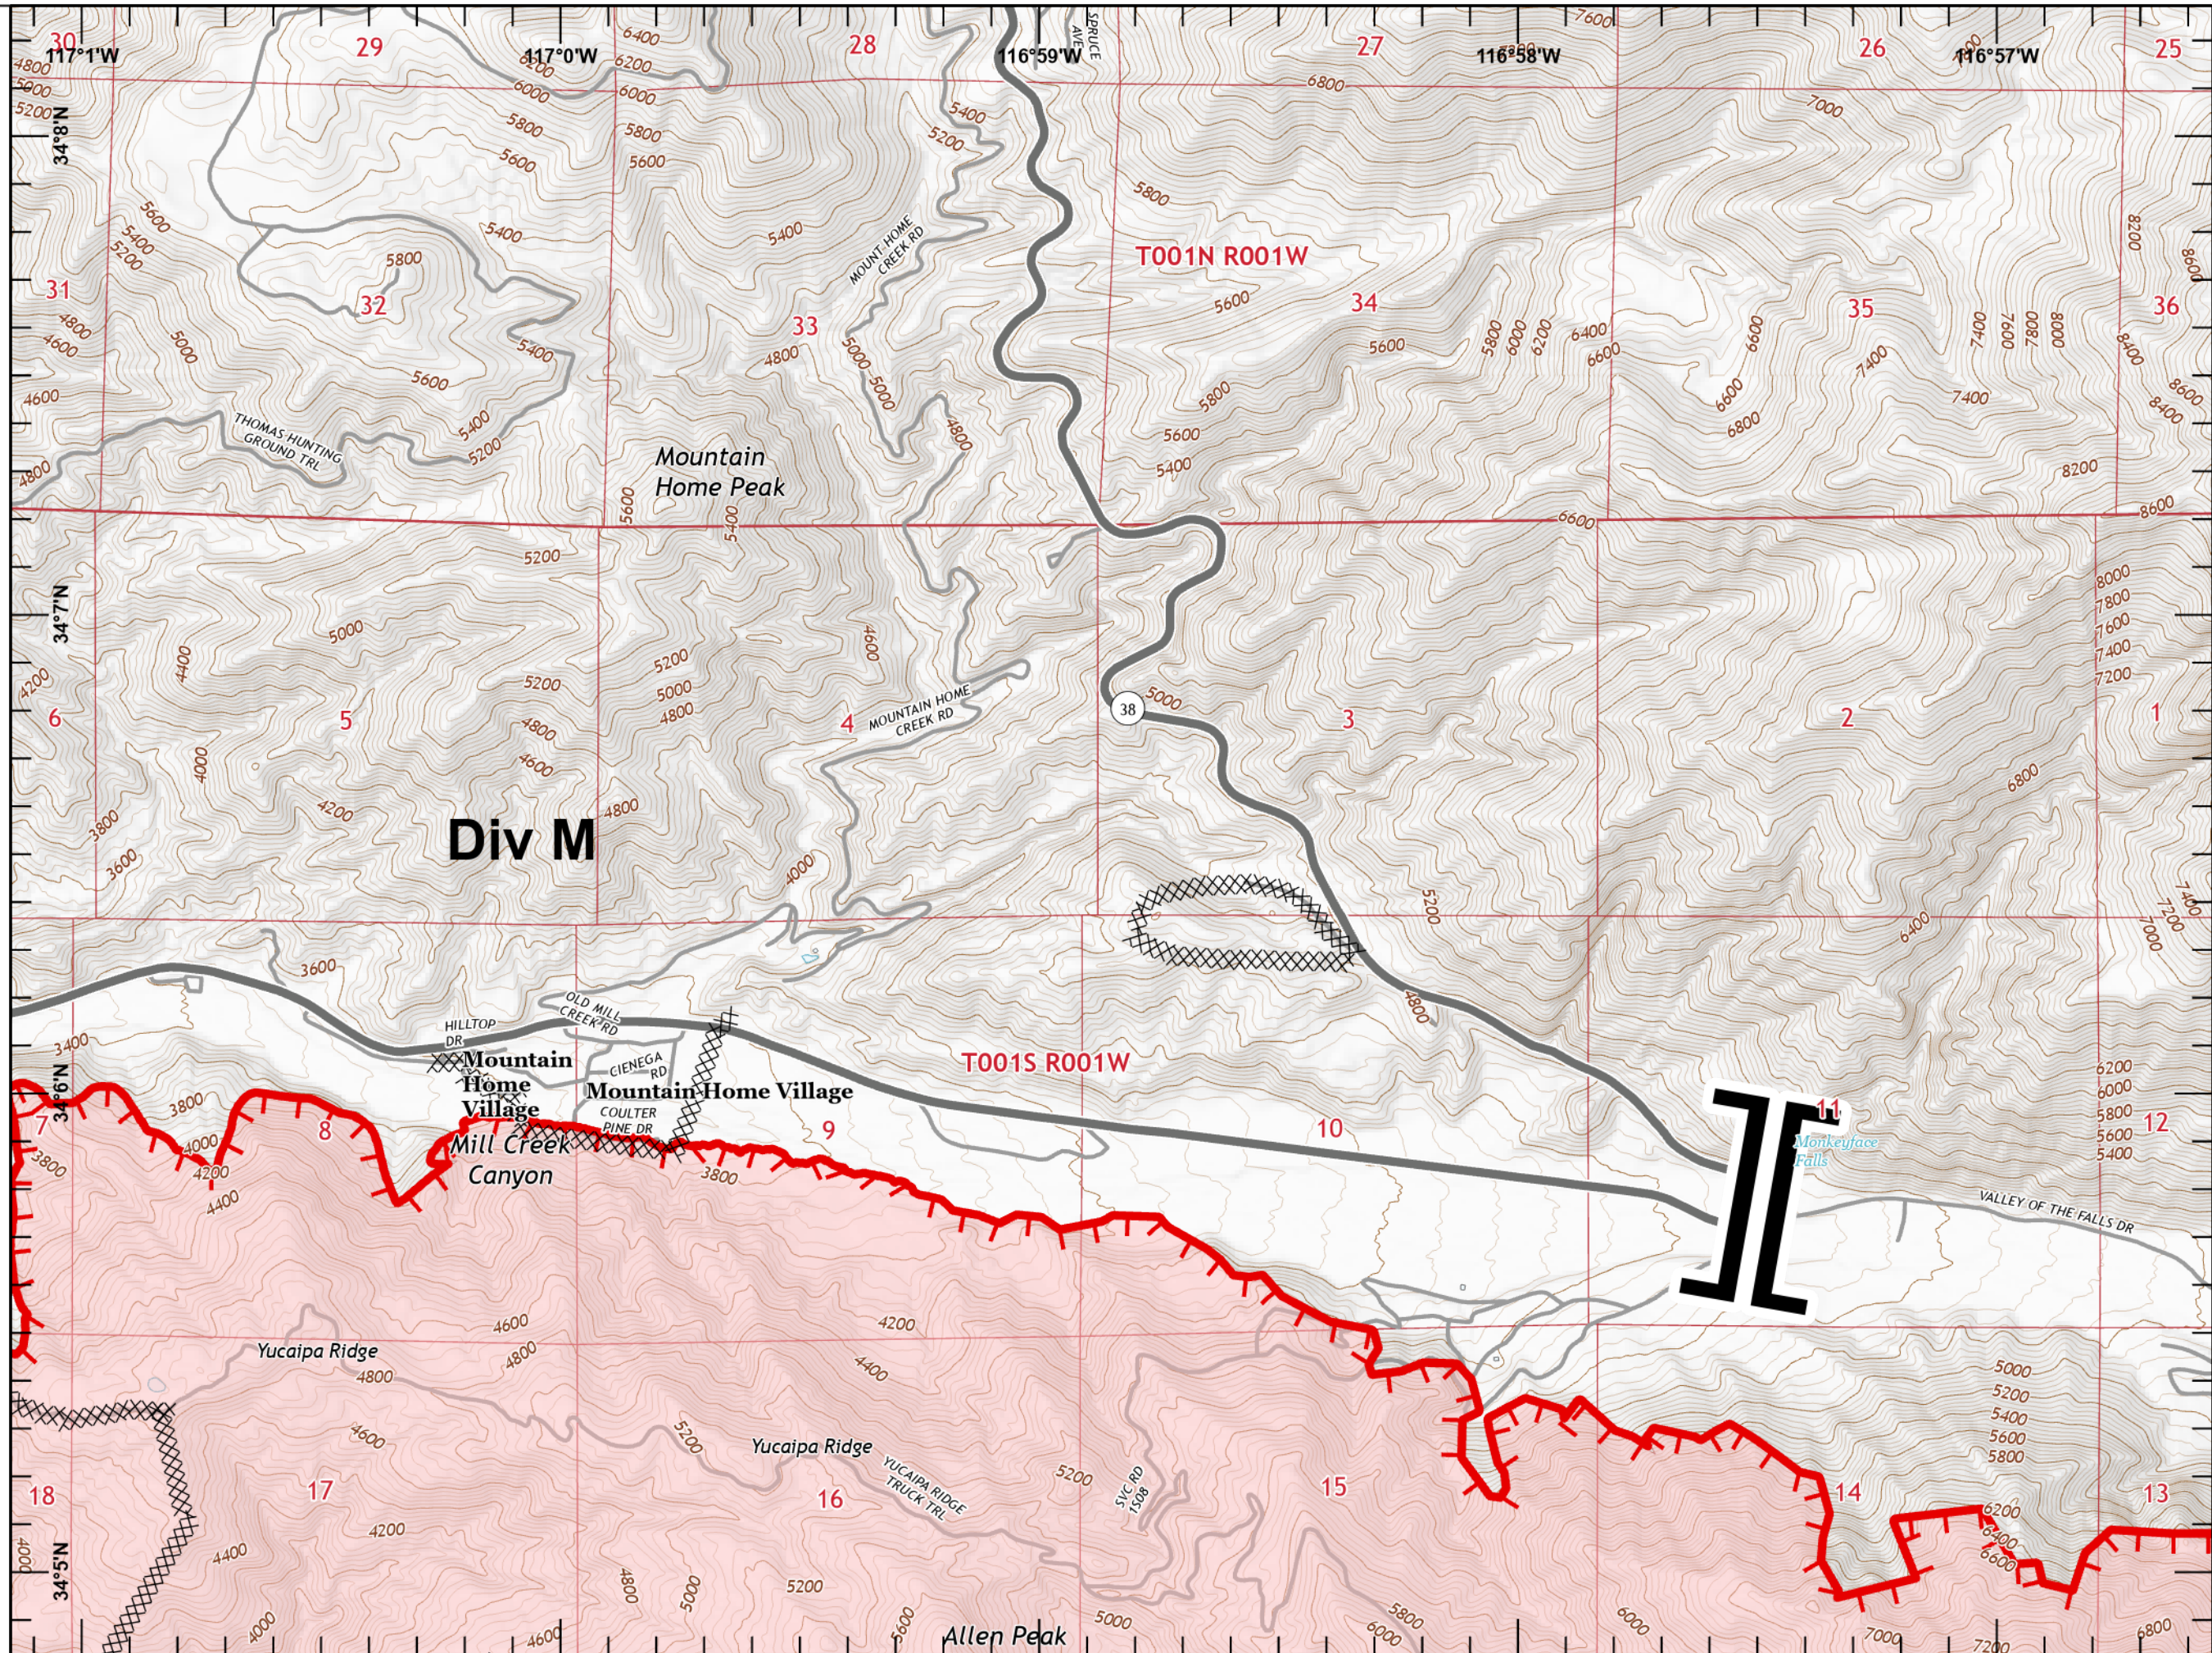

# IAP EL DORADO

CA-BDF-13409

09/08/2020

Page 1 of 10

Page Name: INDEX

-  Uncontrolled Fire Edge
-  Contained Line
-  Completed Dozer Line
-  Temporary Flight Restriction
-  Wildfire Daily Fire Perimeter

1:80,000  
Last Updated 9/7/2020 23:17

# IAP EL DORADO

CA-BDF-13409

09/08/2020

Page 2 of 10

Page Name: A1

-  Uncontrolled Fire Edge
-  Completed Dozer Line
-  Wildfire Daily Fire Perimeter

1:24,000

Last Updated  
9/7/2020  
23:17

# IAP EL DORADO

CA-BDF-13409

09/08/2020

Page 3 of 10

Page Name: A2

-  Uncontrolled Fire Edge
-  Completed Dozer Line
-  Wildfire Daily Fire Perimeter

1:24,000

Last Updated  
9/7/2020  
23:17

# IAP EL DORADO

CA-BDF-13409

09/08/2020

Page 5 of 10

Page Name: B1

-  Uncontrolled Fire Edge
-  Contained Line
-  Completed Dozer Line
-  Wildfire Daily Fire Perimeter

1:24,000

Last Updated  
9/7/2020  
23:18