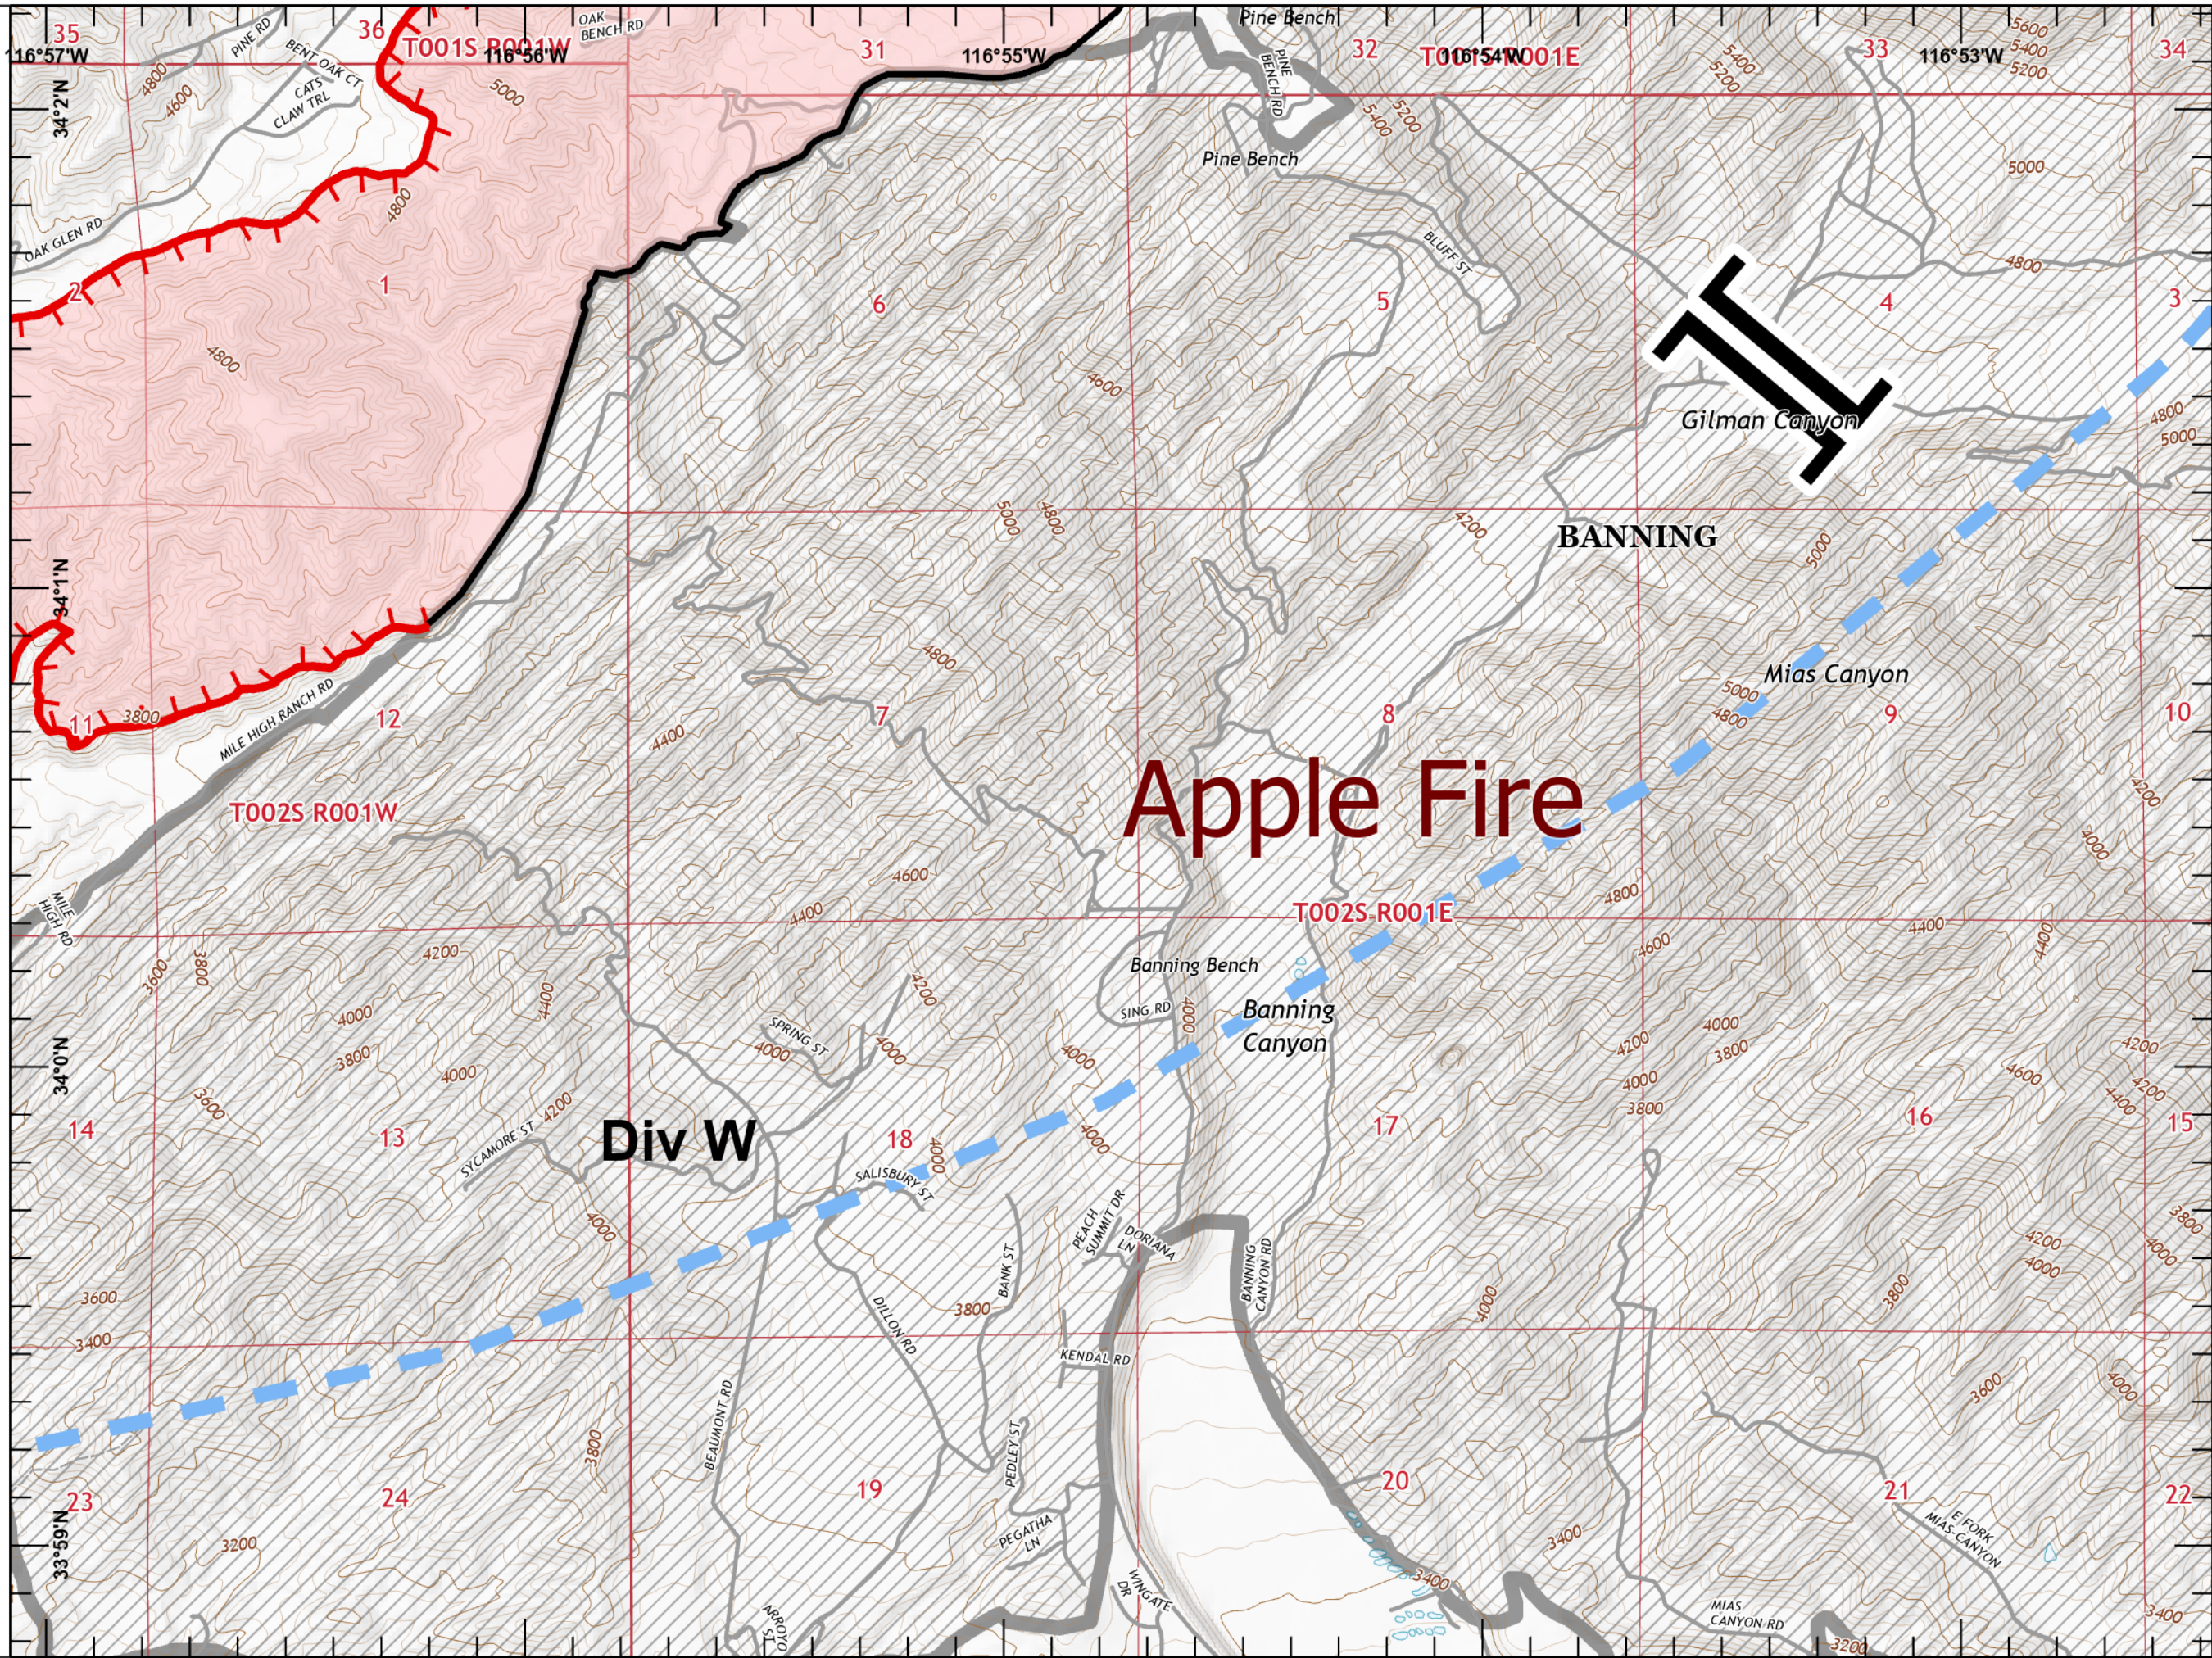

# IAP EL DORADO

CA-BDF-13409

09/08/2020

Page 1 of 10

Page Name: INDEX

-  Uncontrolled Fire Edge
-  Contained Line
-  Completed Dozer Line
-  Temporary Flight Restriction
-  Wildfire Daily Fire Perimeter

1:80,000  
Last Updated 9/7/2020 23:17

# IAP EL DORADO

CA-BDF-13409

09/08/2020

Page 2 of 10

Page Name: A1

-  Uncontrolled Fire Edge
-  Completed Dozer Line
-  Wildfire Daily Fire Perimeter

1:24,000

Last Updated  
9/7/2020  
23:17

# IAP EL DORADO

CA-BDF-13409

09/08/2020

Page 9 of 10

Page Name: C2

-  Uncontrolled Fire Edge
-  Completed Dozer Line
-  Temporary Flight Restriction
-  Wildfire Daily Fire Perimeter

1:24,000

Last Updated  
9/7/2020  
23:19

# IAP EL DORADO

CA-BDF-13409

09/08/2020

Page 10 of 10

Page Name: C3

-  Uncontrolled Fire Edge
-  Contained Line
-  Completed Dozer Line
-  Temporary Flight Restriction
-  Wildfire Daily Fire Perimeter

1:24,000  
Last Updated 9/7/2020 23:19