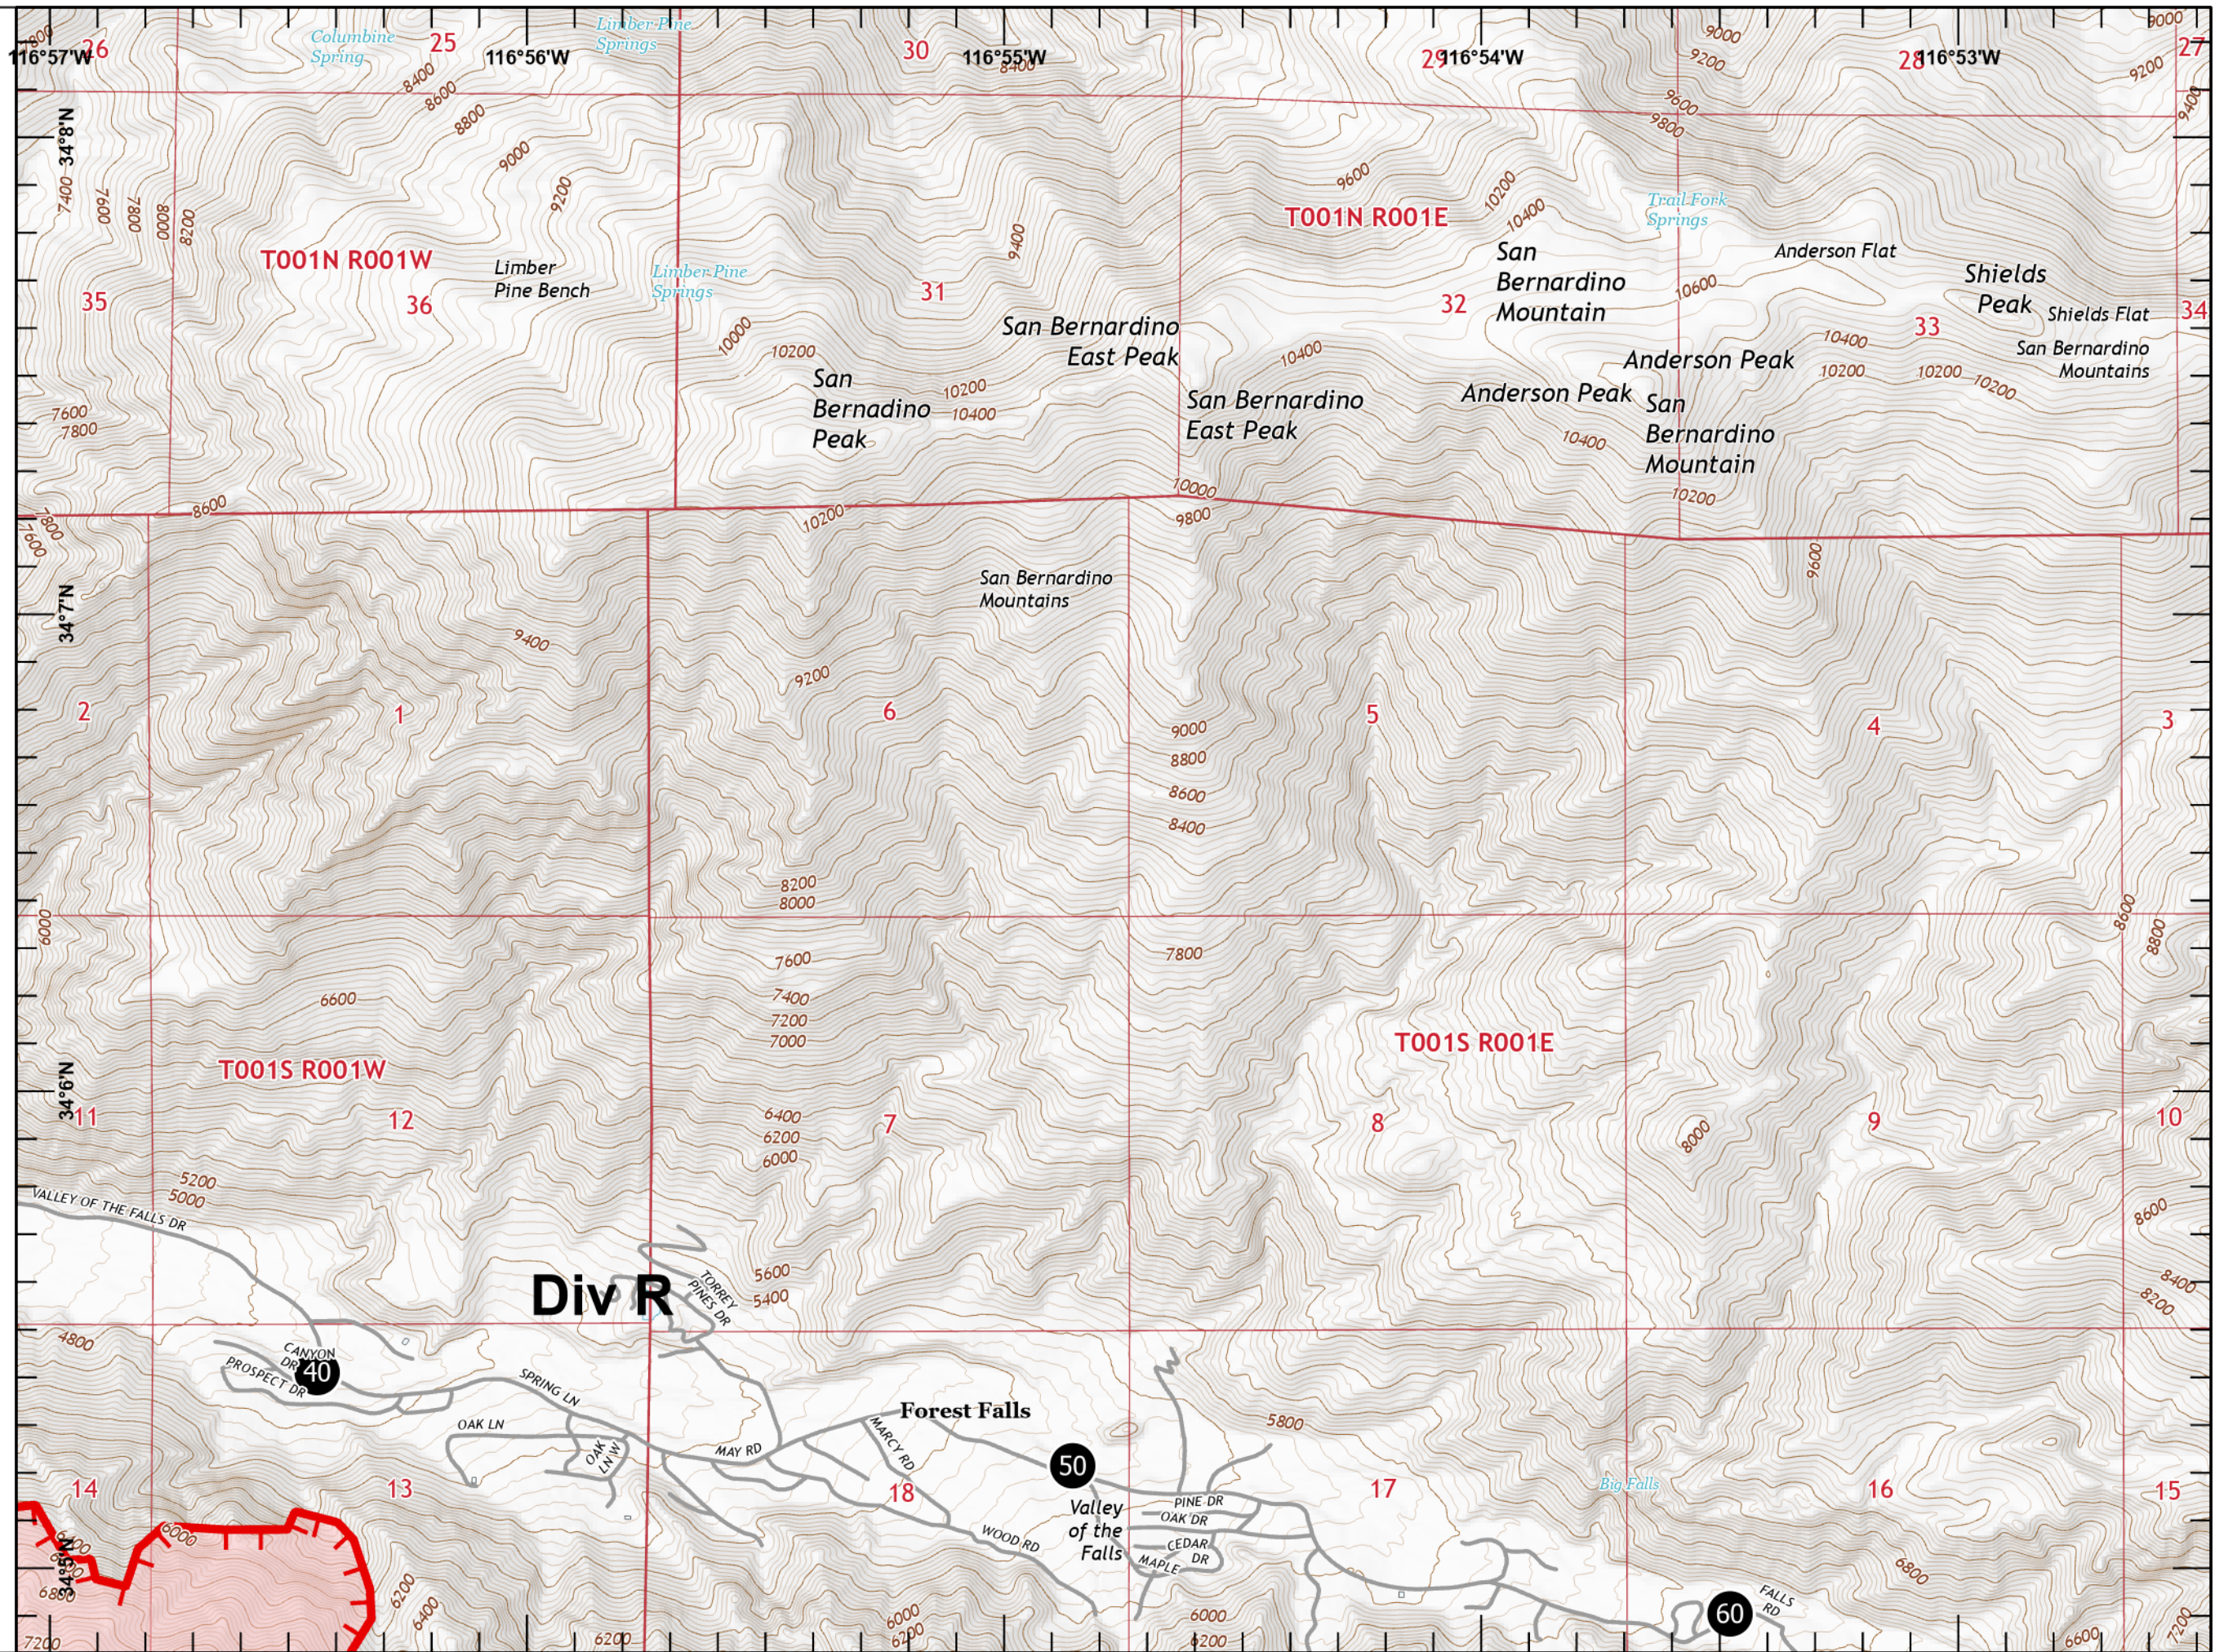

# IAP EL DORADO

CA-BDF-13409

09/08/2020

Page 2 of 10

Page Name: A1

-  Uncontrolled Fire Edge
-  Completed Dozer Line
-  Wildfire Daily Fire Perimeter

1:24,000

Last Updated  
9/7/2020  
23:17

# IAP EL DORADO

CA-BDF-13409

09/08/2020

Page 3 of 10

Page Name: A2

-  Uncontrolled Fire Edge
-  Completed Dozer Line
-  Wildfire Daily Fire Perimeter

1:24,000

Last Updated  
9/7/2020  
23:17

# IAP EL DORADO

CA-BDF-13409

09/08/2020

Page 4 of 10

Page Name: A3

-  Uncontrolled Fire Edge
-  Wildfire Daily Fire Perimeter

1:24,000

Last Updated  
9/7/2020  
23:18

# IAP EL DORADO

CA-BDF-13409

09/08/2020

Page 5 of 10

Page Name: B1

-  Uncontrolled Fire Edge
-  Contained Line
-  Completed Dozer Line
-  Wildfire Daily Fire Perimeter

1:24,000

Last Updated  
9/7/2020  
23:18