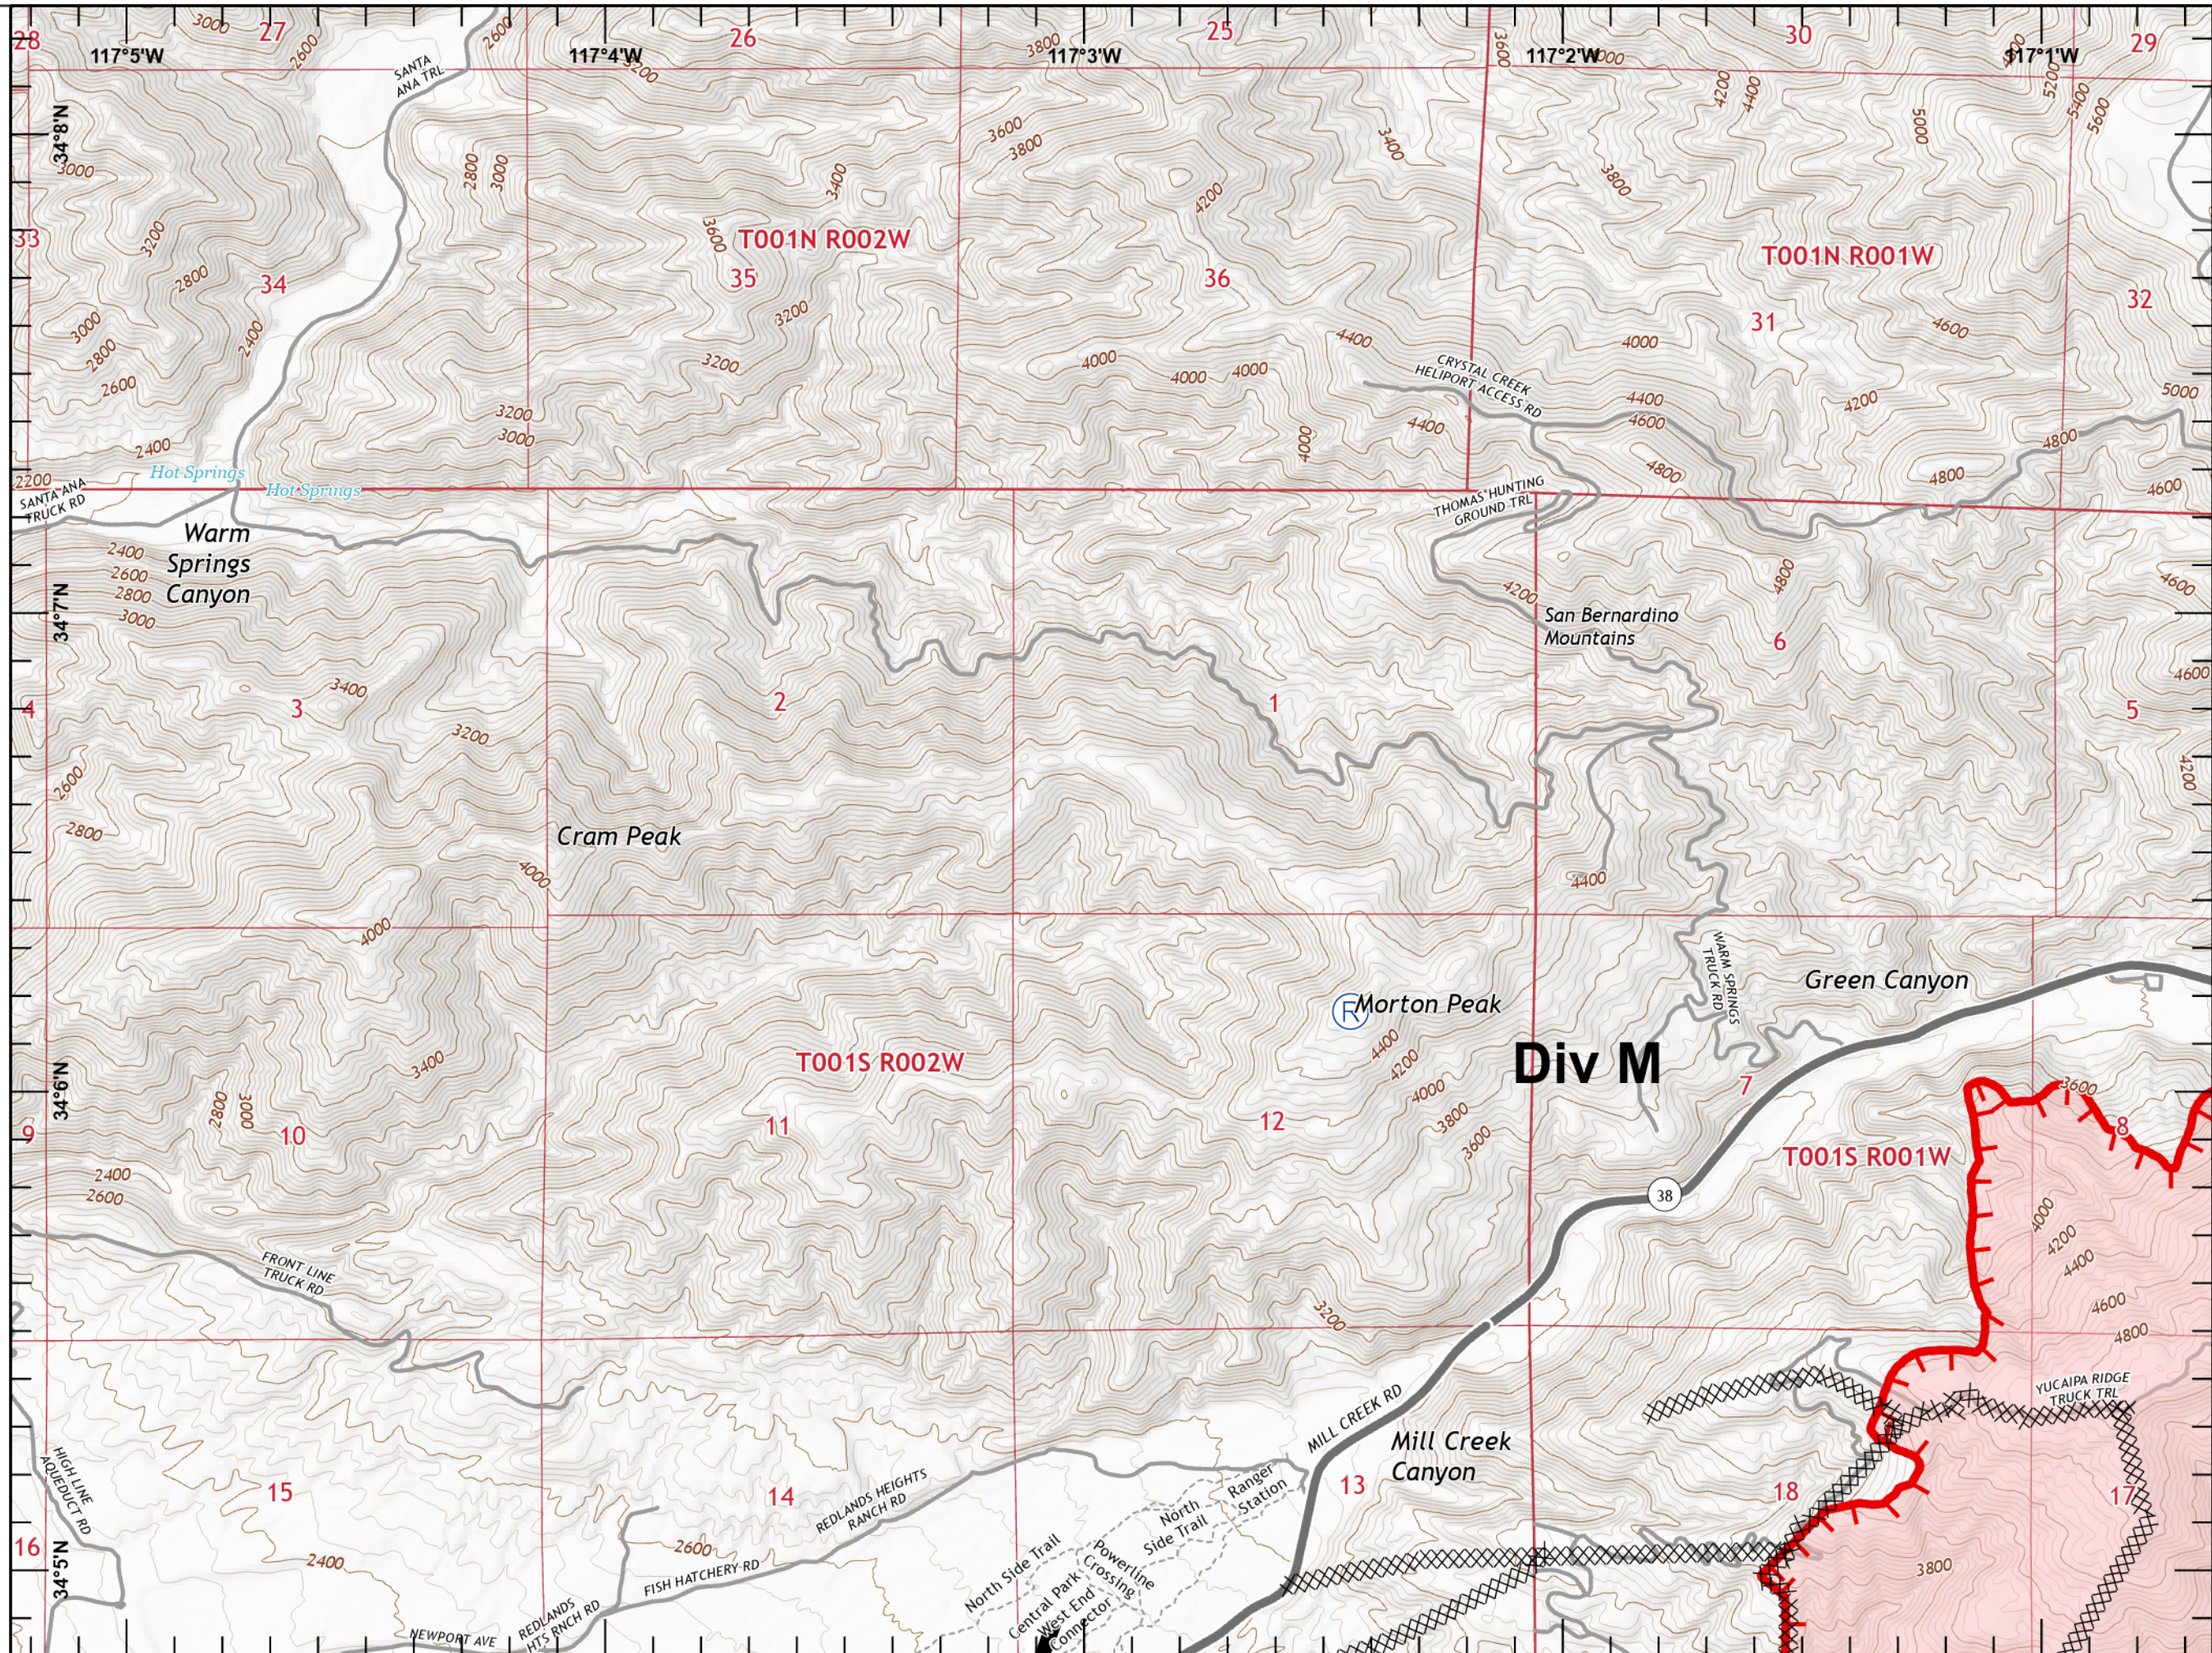

# IAP EL DORADO

CA-BDF-13409

09/08/2020

Page 1 of 10

Page Name: INDEX

-  Uncontrolled Fire Edge
-  Contained Line
-  Completed Dozer Line
-  Temporary Flight Restriction
-  Wildfire Daily Fire Perimeter

1:80,000  
Last Updated 9/7/2020 23:17

# IAP EL DORADO

CA-BDF-13409

09/08/2020

Page 2 of 10

Page Name: A1

-  Uncontrolled Fire Edge
-  Completed Dozer Line
-  Wildfire Daily Fire Perimeter

1:24,000

Last Updated  
9/7/2020  
23:17

# IAP EL DORADO

CA-BDF-13409

09/08/2020

Page 3 of 10

Page Name: A2

-  Uncontrolled Fire Edge
-  Completed Dozer Line
-  Wildfire Daily Fire Perimeter

1:24,000

Last Updated  
9/7/2020  
23:17

# IAP EL DORADO

CA-BDF-13409

09/08/2020

Page 5 of 10

Page Name: B1

-  Uncontrolled Fire Edge
-  Contained Line
-  Completed Dozer Line
-  Wildfire Daily Fire Perimeter

1:24,000

Last Updated  
9/7/2020  
23:18