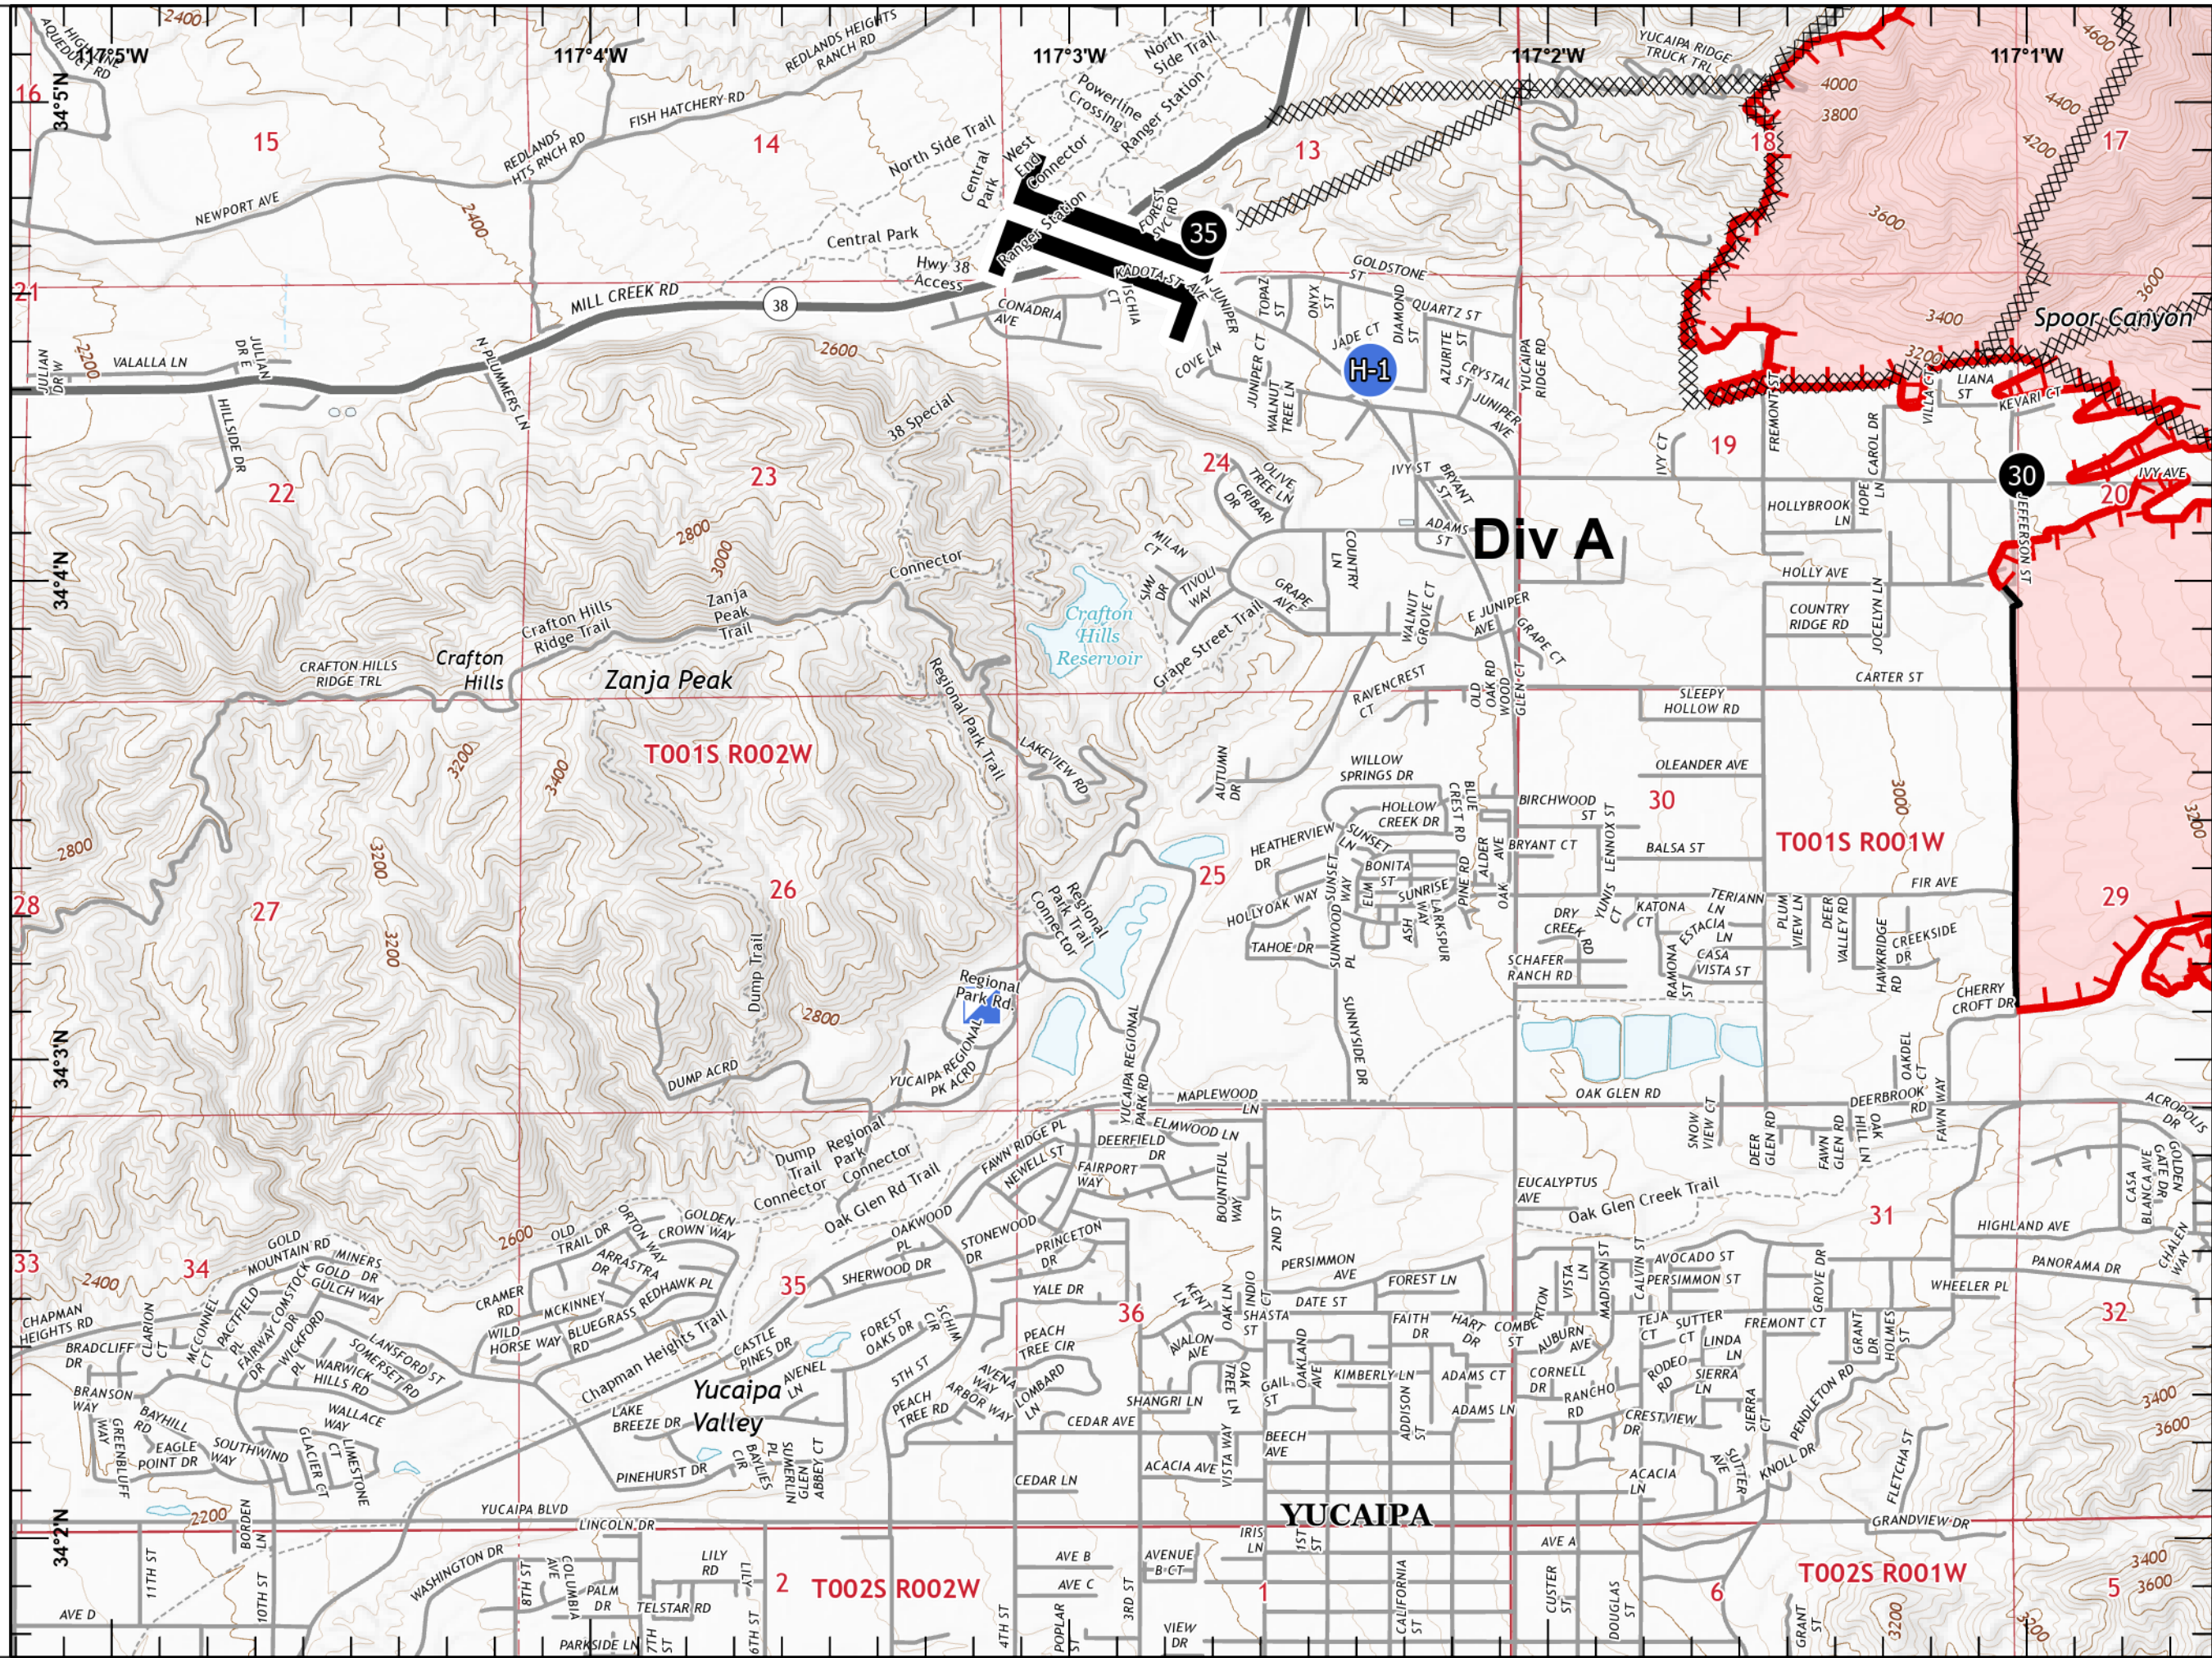

# IAP EL DORADO

CA-BDF-13409

09/08/2020

Page 2 of 10

Page Name: A1

-  Uncontrolled Fire Edge
-  Completed Dozer Line
-  Wildfire Daily Fire Perimeter

1:24,000

Last Updated  
9/7/2020  
23:17

# IAP EL DORADO

CA-BDF-13409

09/08/2020

Page 3 of 10

Page Name: A2

-  Uncontrolled Fire Edge
-  Completed Dozer Line
-  Wildfire Daily Fire Perimeter

1:24,000

Last Updated  
9/7/2020  
23:17

# IAP EL DORADO

CA-BDF-13409

09/08/2020

Page 5 of 10

Page Name: B1

-  Uncontrolled Fire Edge
-  Contained Line
-  Completed Dozer Line
-  Wildfire Daily Fire Perimeter

1:24,000

Last Updated  
9/7/2020  
23:18

# IAP EL DORADO

CA-BDF-13409

09/08/2020

Page 9 of 10

Page Name: C2

-  Uncontrolled Fire Edge
-  Completed Dozer Line
-  Temporary Flight Restriction
-  Wildfire Daily Fire Perimeter

1:24,000

Last Updated  
9/7/2020  
23:19