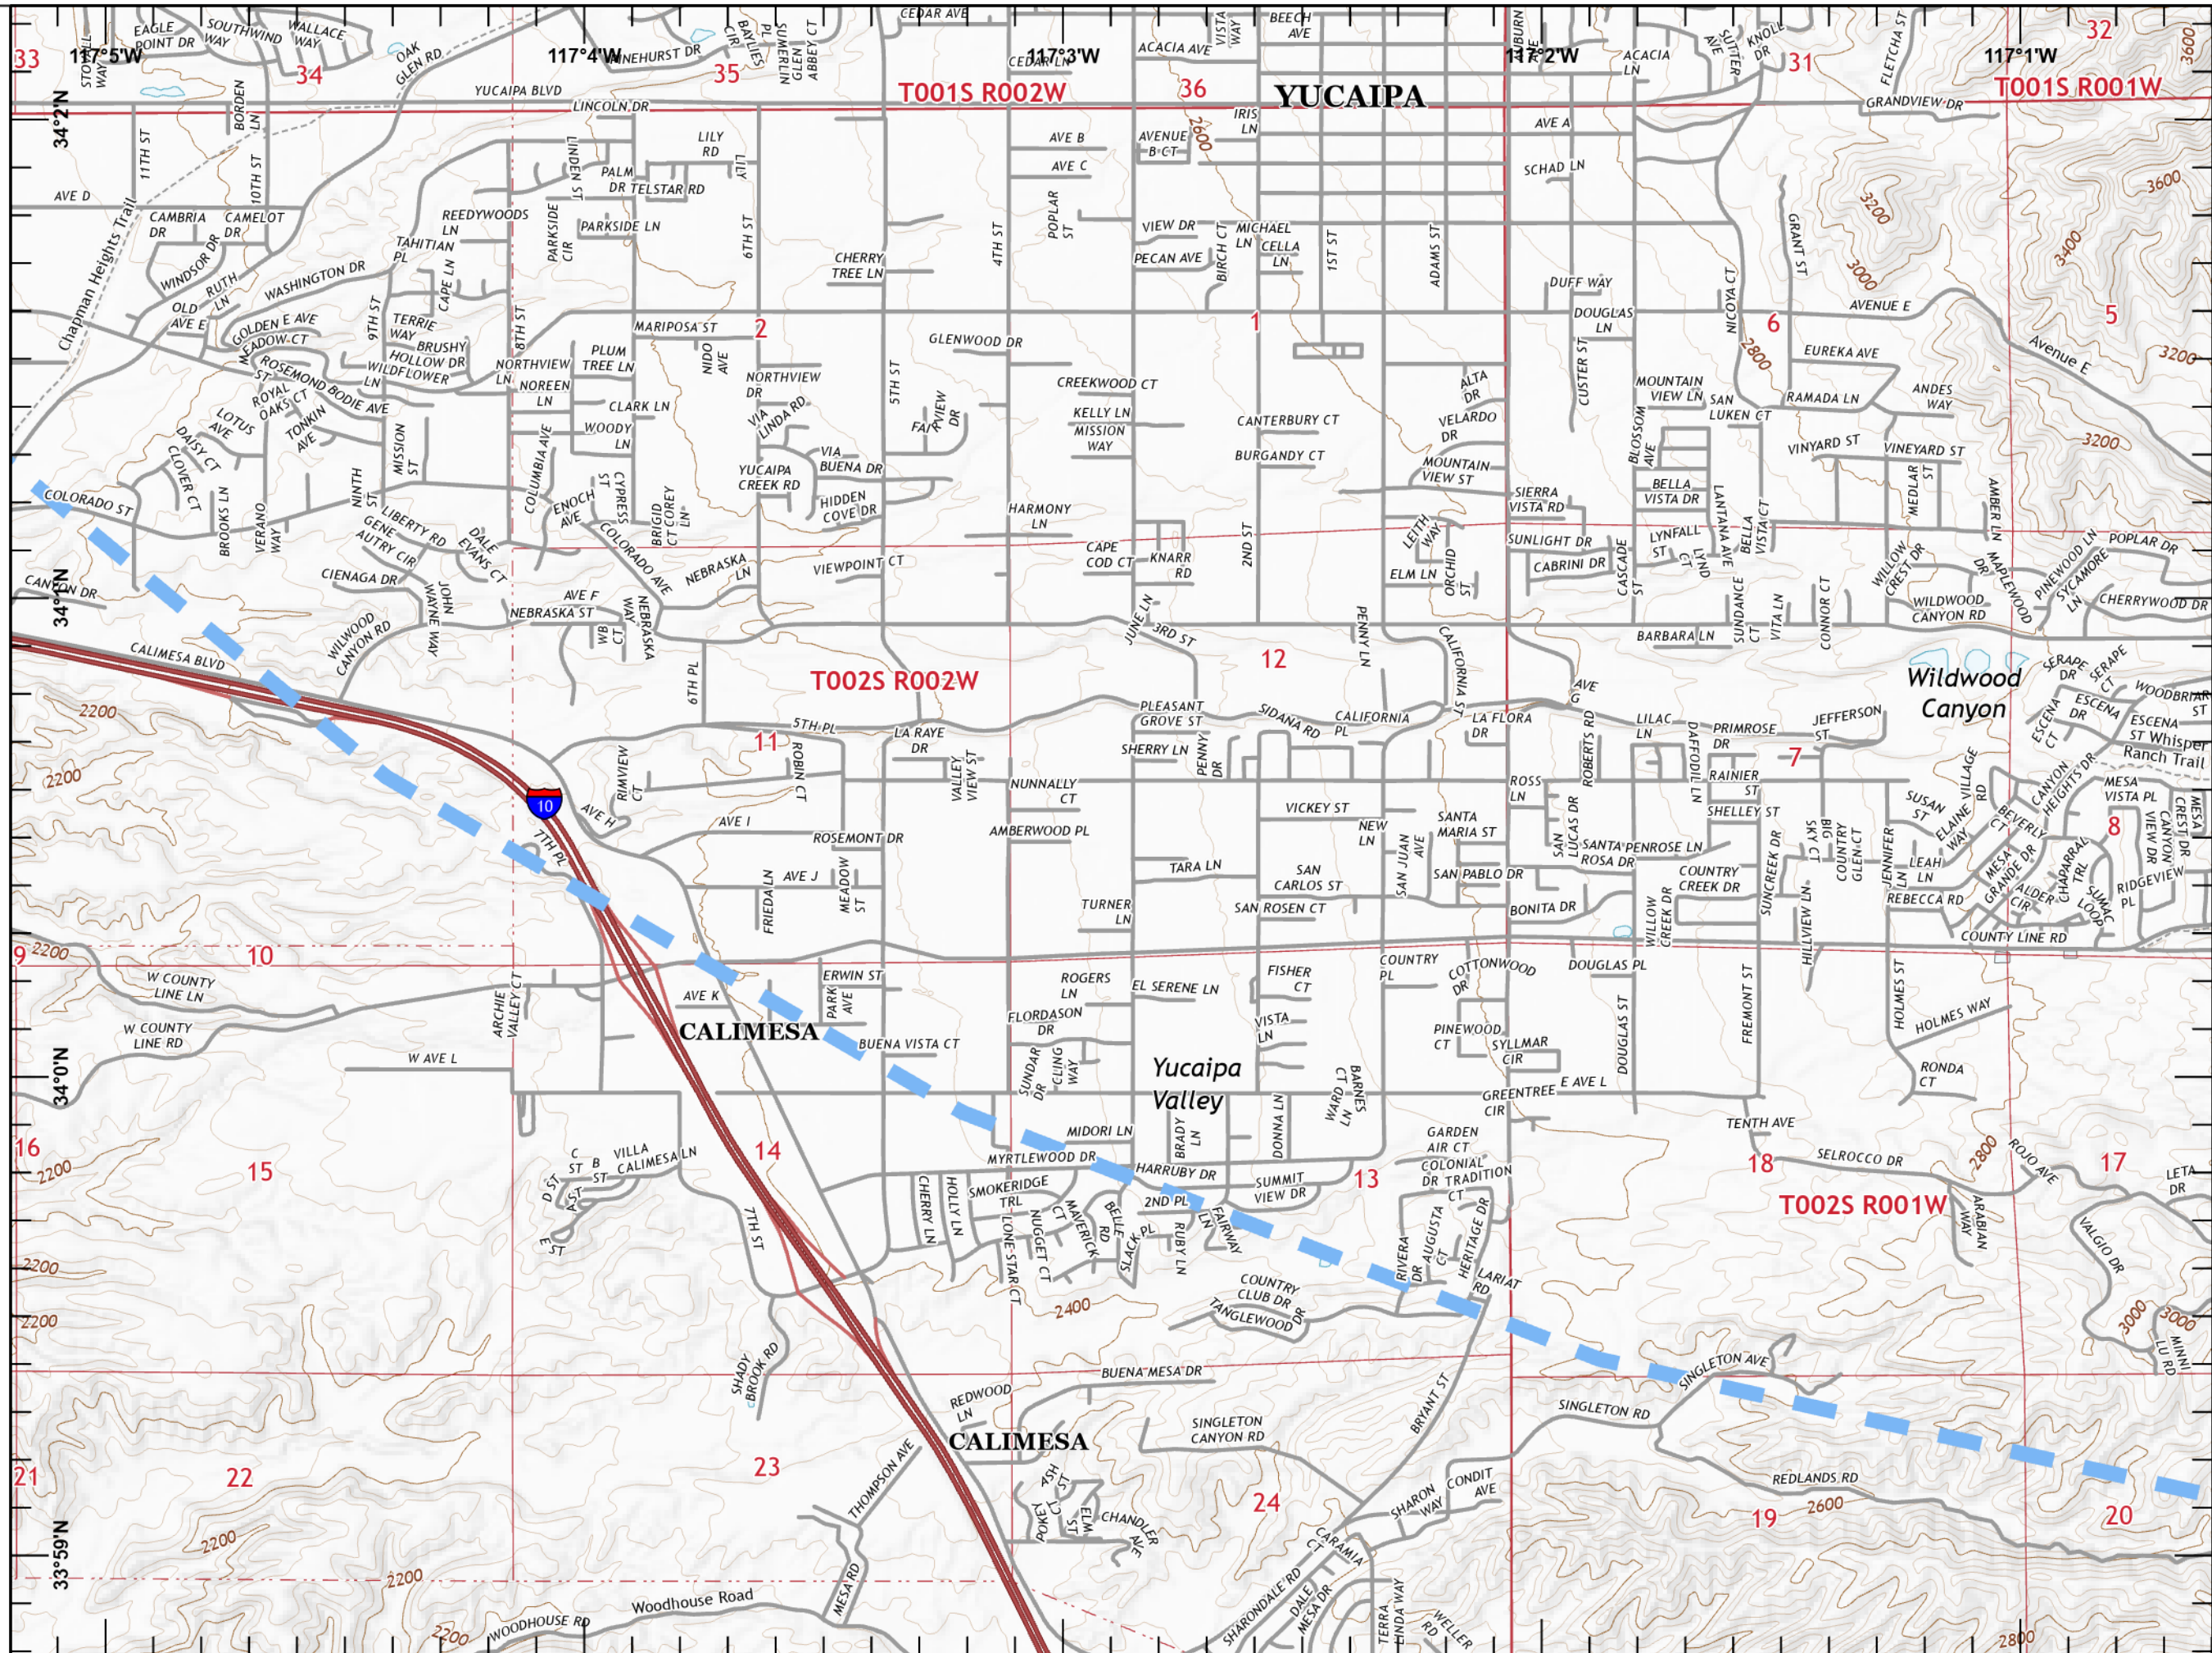

# IAP EL DORADO

CA-BDF-13409

09/08/2020

Page 3 of 10

Page Name: A2

-  Uncontrolled Fire Edge
-  Completed Dozer Line
-  Wildfire Daily Fire Perimeter

1:24,000

Last Updated  
9/7/2020  
23:17

# IAP EL DORADO

CA-BDF-13409

09/08/2020

Page 5 of 10

Page Name: B1

-  Uncontrolled Fire Edge
-  Contained Line
-  Completed Dozer Line
-  Wildfire Daily Fire Perimeter

1:24,000

Last Updated  
9/7/2020  
23:18

# IAP EL DORADO

CA-BDF-13409

09/08/2020

Page 8 of 10

Page Name: C1

 Temporary Flight Restriction

1:24,000

Last Updated  
9/7/2020  
23:19

# IAP EL DORADO

CA-BDF-13409

09/08/2020

Page 9 of 10

Page Name: C2

-  Uncontrolled Fire Edge
-  Completed Dozer Line
-  Temporary Flight Restriction
-  Wildfire Daily Fire Perimeter

1:24,000

Last Updated  
9/7/2020  
23:19