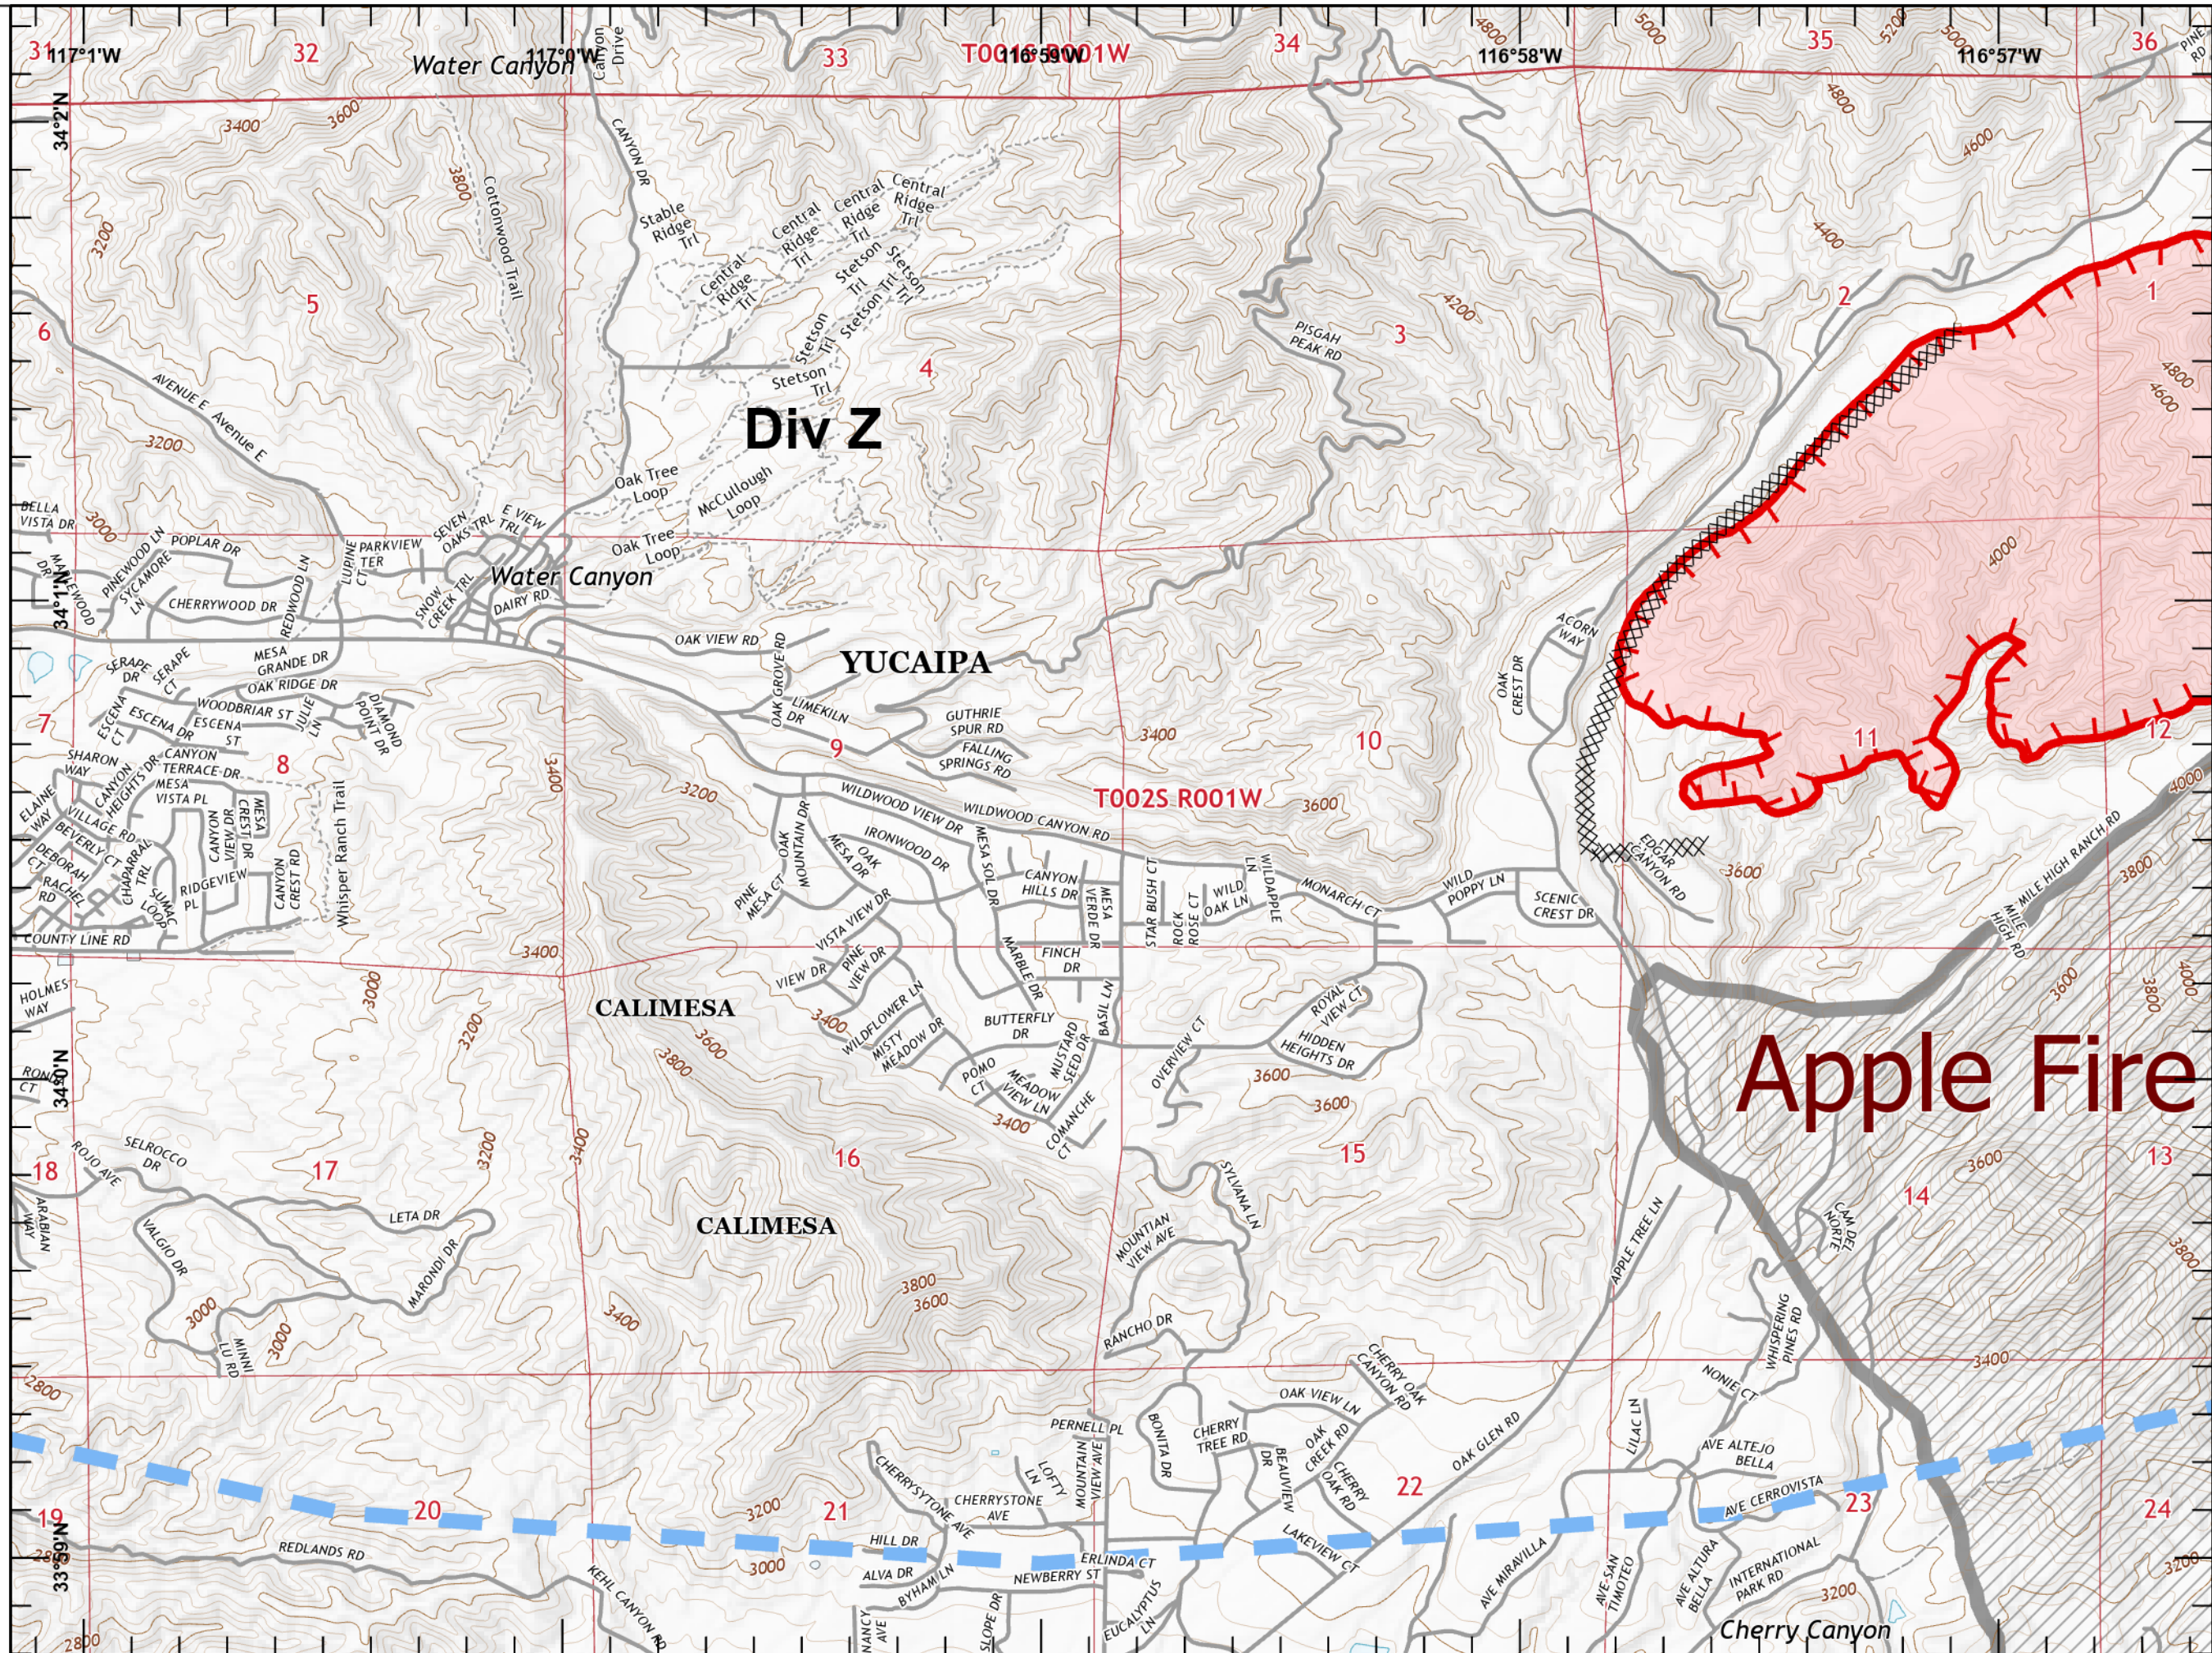

# IAP EL DORADO

CA-BDF-13409

09/08/2020

Page 9 of 10

Page Name: C2

-  Uncontrolled Fire Edge
-  Completed Dozer Line
-  Temporary Flight Restriction
-  Wildfire Daily Fire Perimeter

1:24,000

Last Updated  
9/7/2020  
23:19

# IAP EL DORADO

CA-BDF-13409

09/08/2020

Page 10 of 10

Page Name: C3

-  Uncontrolled Fire Edge
-  Contained Line
-  Completed Dozer Line
-  Temporary Flight Restriction
-  Wildfire Daily Fire Perimeter

1:24,000  
Last Updated 9/7/2020 23:19