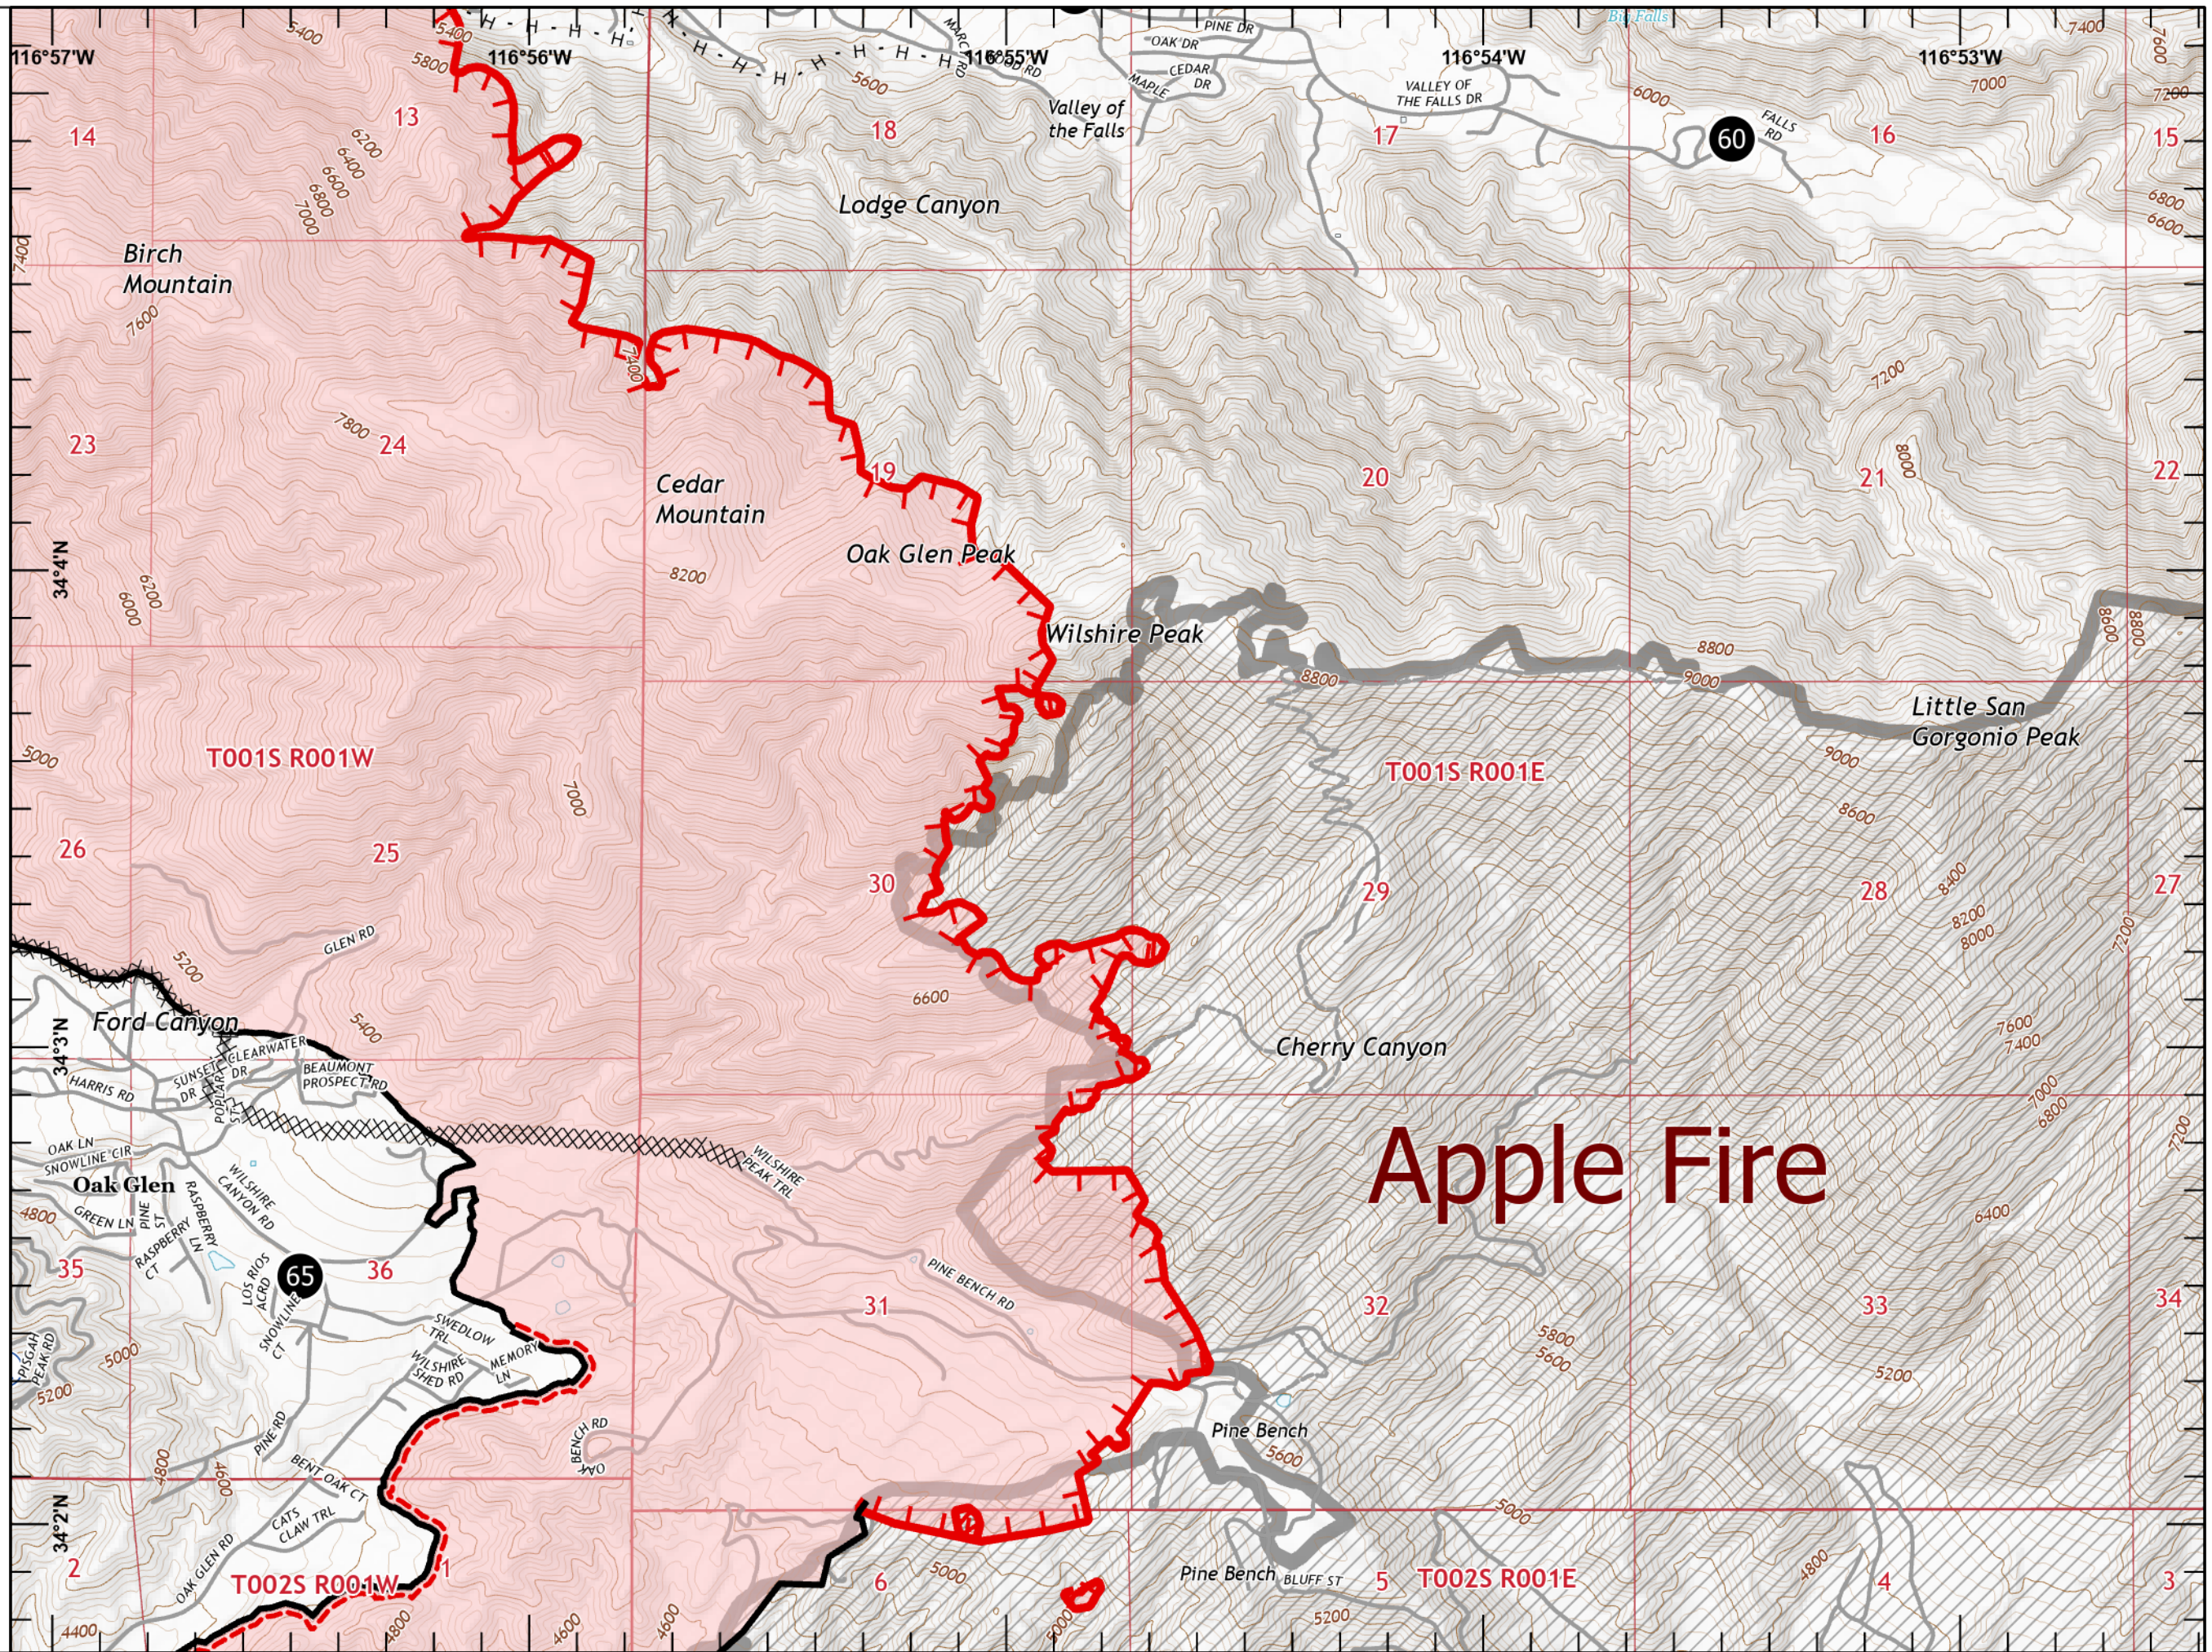

1:24,000

Last Updated
9/10/2020
22:12

IAP SOUTH EL DORADO

CA-BDF-13409

09/11/2020

Page 6 of 10

Page Name: B2

- Contained Line
- ××× Completed Dozer Line
- ×• Proposed Dozer Line
- Other
- Wildfire Daily Fire Perimeter

1:24,000

Last Updated
9/10/2020
22:12

IAP SOUTH EL DORADO

CA-BDF-13409

09/11/2020

Page 7 of 10

Page Name: B3

-  Uncontrolled Fire Edge
-  Contained Line
-  Completed Dozer Line
-  Completed Hand Line
-  Other
-  Wildfire Daily Fire Perimeter

1:24,000

Last Updated 9/10/2020 22:13

IAP SOUTH EL DORADO

CA-BDF-13409

09/11/2020

Page 8 of 10

Page Name: C1

Temporary Flight Restriction

1:24,000

Last Updated
9/10/2020
22:13

IAP SOUTH EL DORADO

CA-BDF-13409

09/11/2020

Page 9 of 10

Page Name: C2

- Contained Line
- ⊗⊗ Completed Dozer Line
- ⊗ Proposed Dozer Line
- Temporary Flight Restriction
- Other
- Wildfire Daily Fire Perimeter