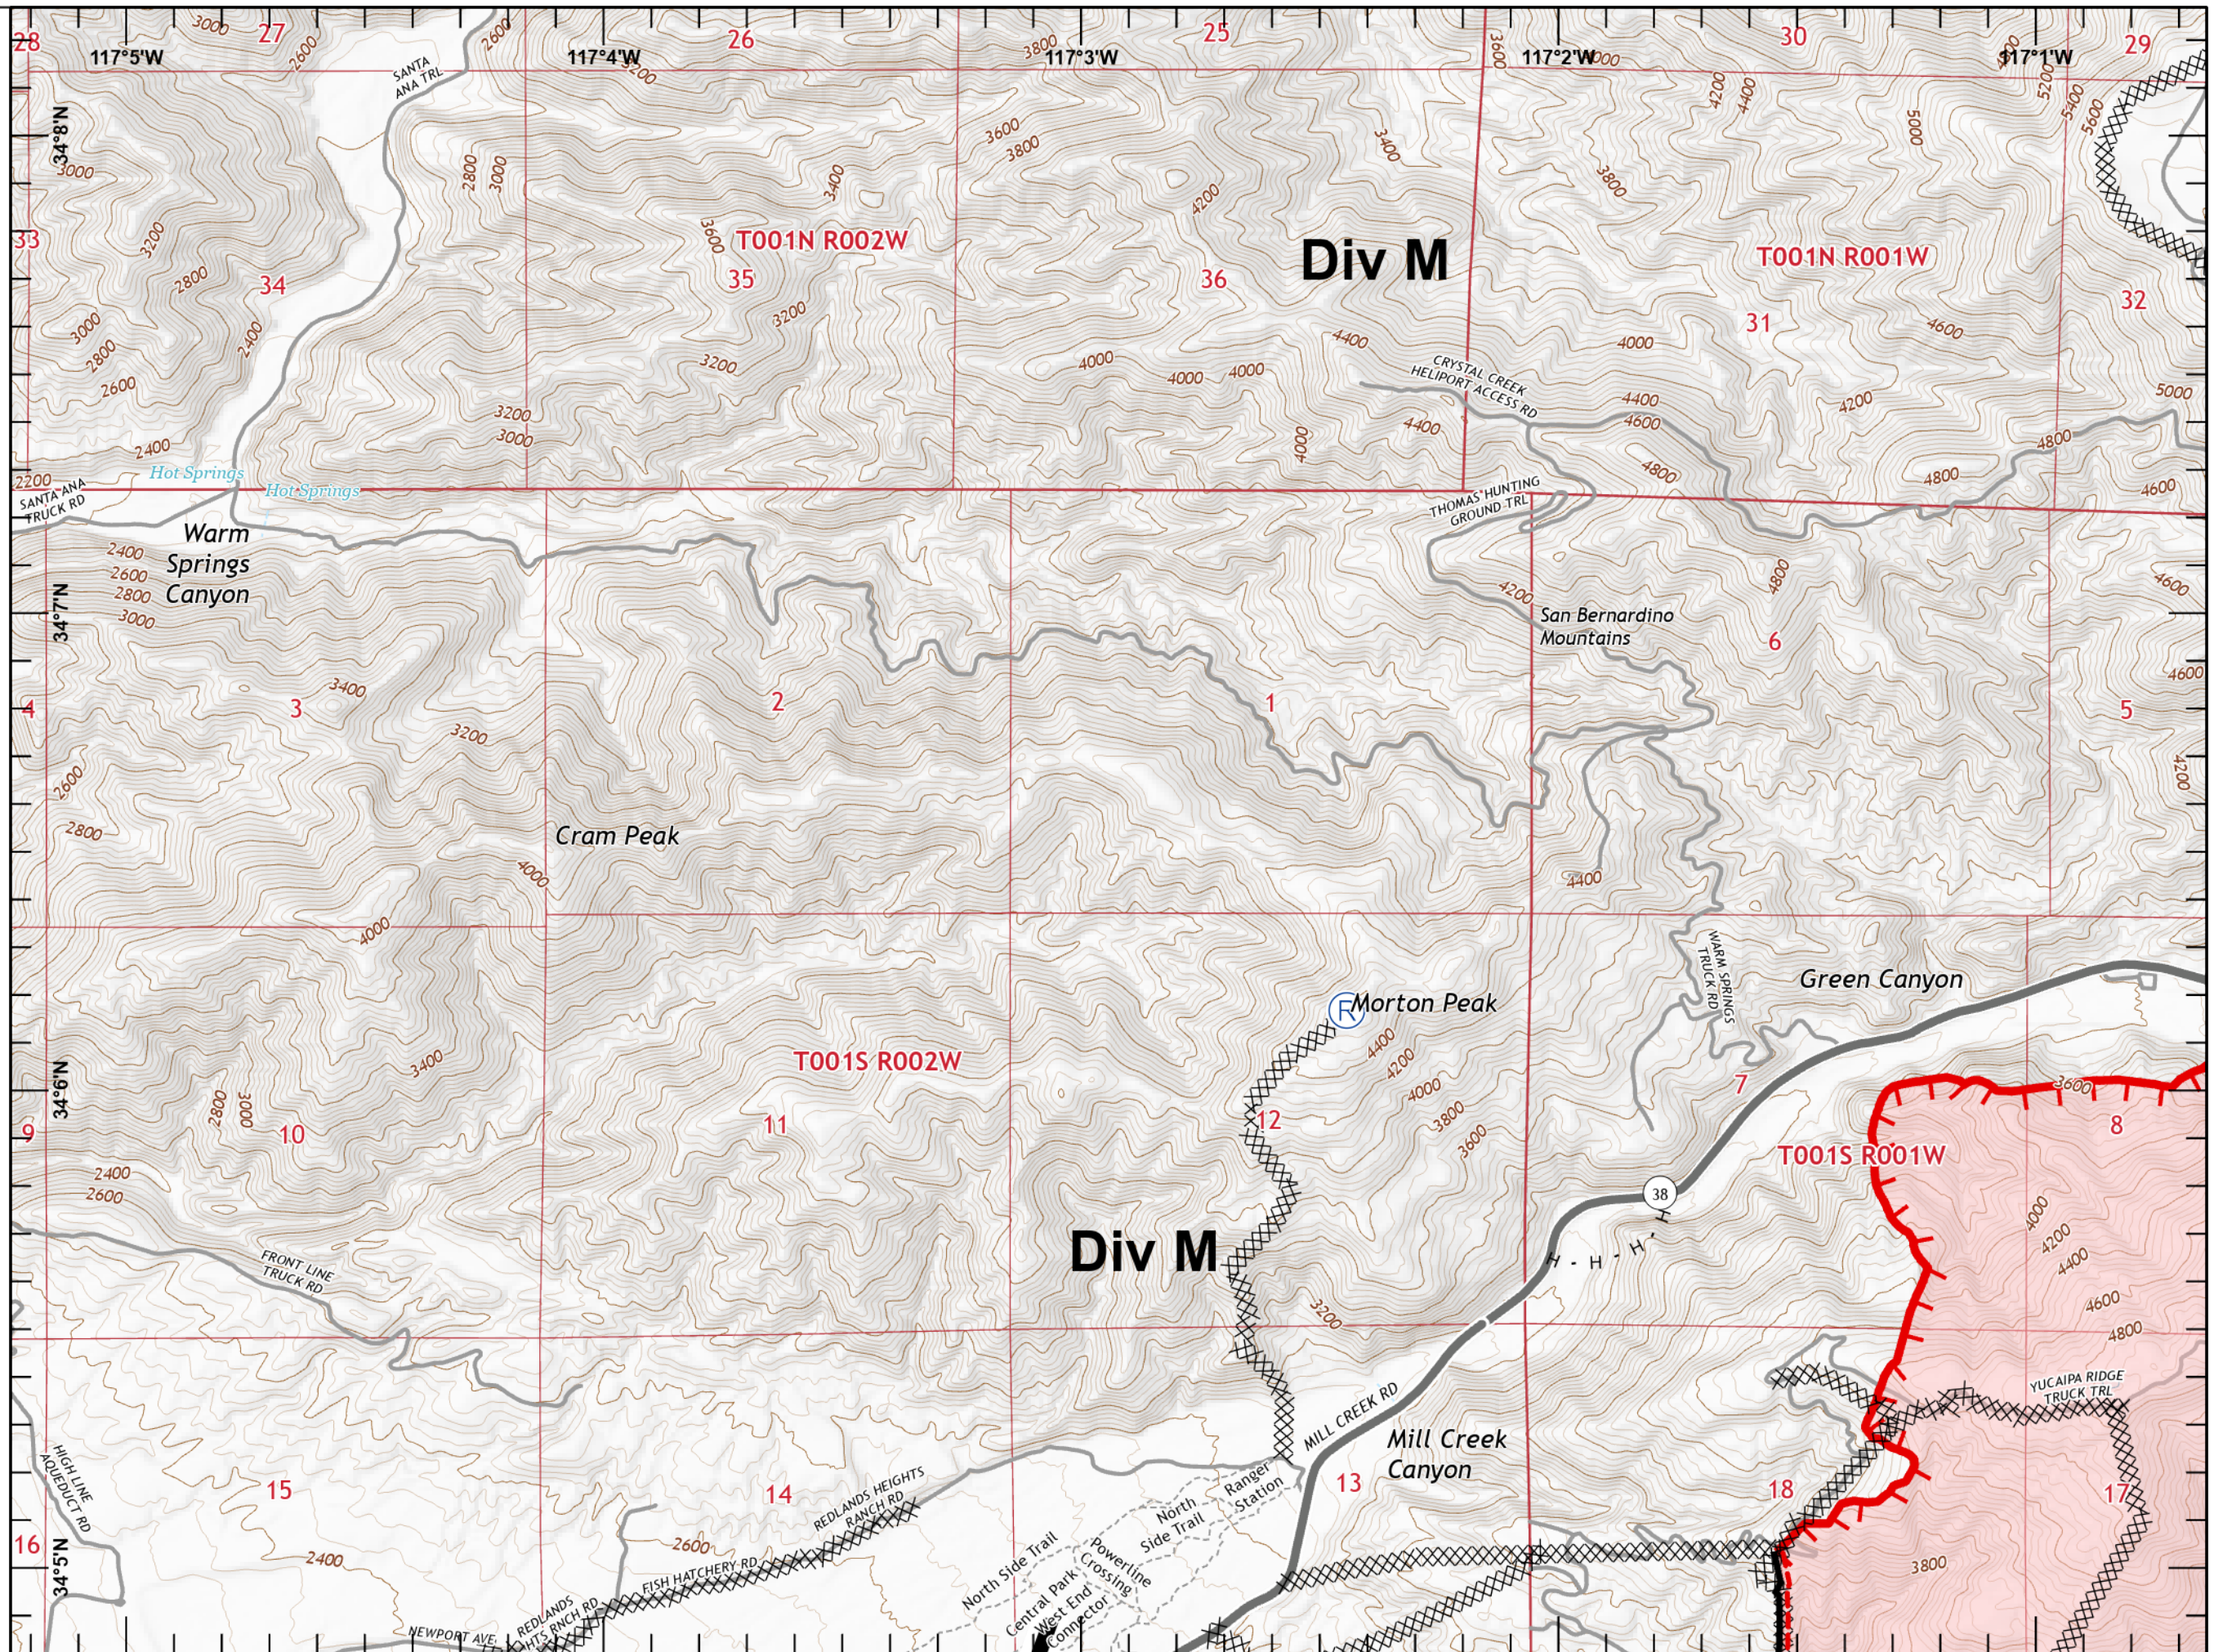

IAP SOUTH EL DORADO

CA-BDF-13409

09/11/2020

Page 1 of 10

Page Name: INDEX

- Uncontrolled Fire Edge
- Contained Line
- Completed Dozer Line
- Completed Hand Line
- Proposed Dozer Line
- Temporary Flight Restriction
- Other
- Wildfire Daily Fire Perimeter

1:80,000

Last Updated
9/10/2020
22:11

IAP SOUTH EL DORADO

CA-BDF-13409

09/11/2020

Page 2 of 10

Page Name: A1

-  Uncontrolled Fire Edge
-  Completed Dozer Line
-  Completed Hand Line
-  Other
-  Wildfire Daily Fire Perimeter

1:24,000

Last Updated
9/10/2020
22:12

IAP SOUTH EL DORADO

CA-BDF-13409

09/11/2020

Page 4 of 10

Page Name: A3

-  Uncontrolled Fire Edge
-  Completed Hand Line
-  Other
-  Wildfire Daily Fire Perimeter

1:24,000

Last Updated 9/10/2020 22:12

IAP SOUTH EL DORADO

CA-BDF-13409

09/11/2020

Page 5 of 10

Page Name: B1

-  Uncontrolled Fire Edge
-  Contained Line
-  Completed Dozer Line
-  Other
-  Wildfire Daily Fire Perimeter