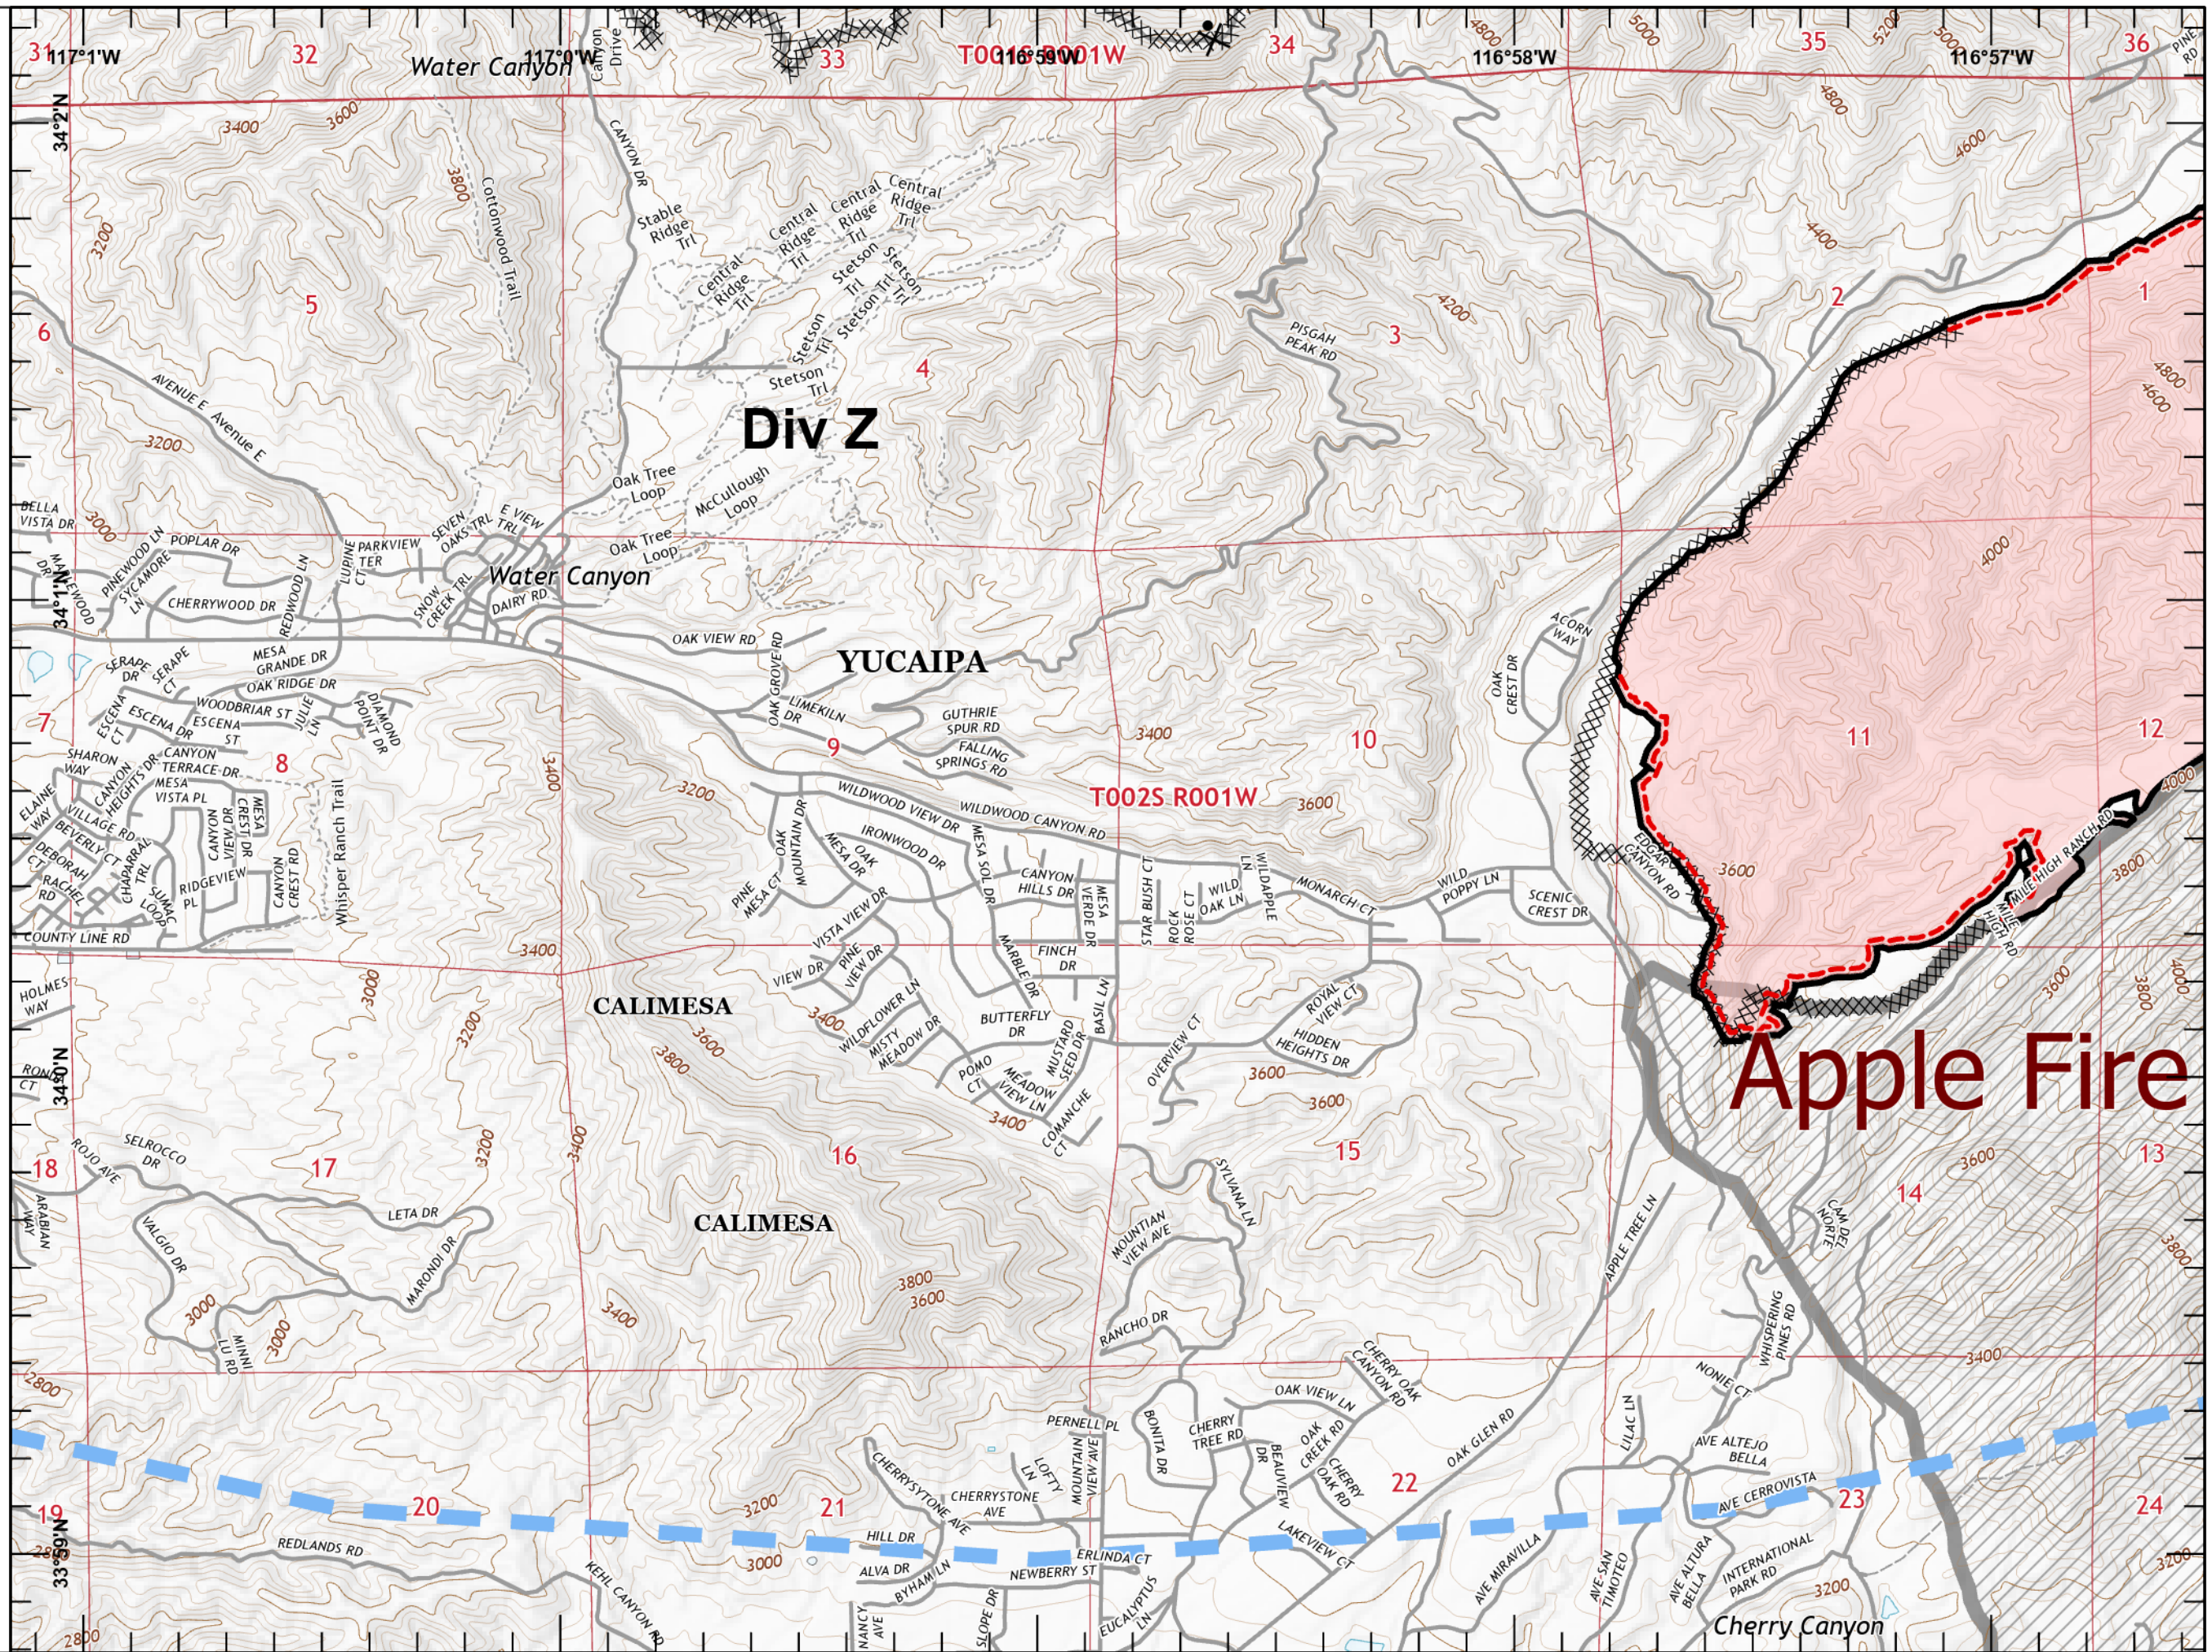

1:24,000

Last Updated
9/10/2020
22:13

IAP SOUTH EL DORADO

CA-BDF-13409

09/11/2020

Page 9 of 10

Page Name: C2

- Contained Line
- ⊗⊗ Completed Dozer Line
- ⊗ Proposed Dozer Line
- Temporary Flight Restriction
- Other
- Wildfire Daily Fire Perimeter

1:24,000

Last Updated 9/10/2020 22:13

IAP SOUTH EL DORADO

CA-BDF-13409

09/11/2020

Page 10 of 10

Page Name: C3

-  Uncontrolled Fire Edge
-  Contained Line
-  Completed Dozer Line
-  Temporary Flight Restriction
-  Other
-  Wildfire Daily Fire Perimeter