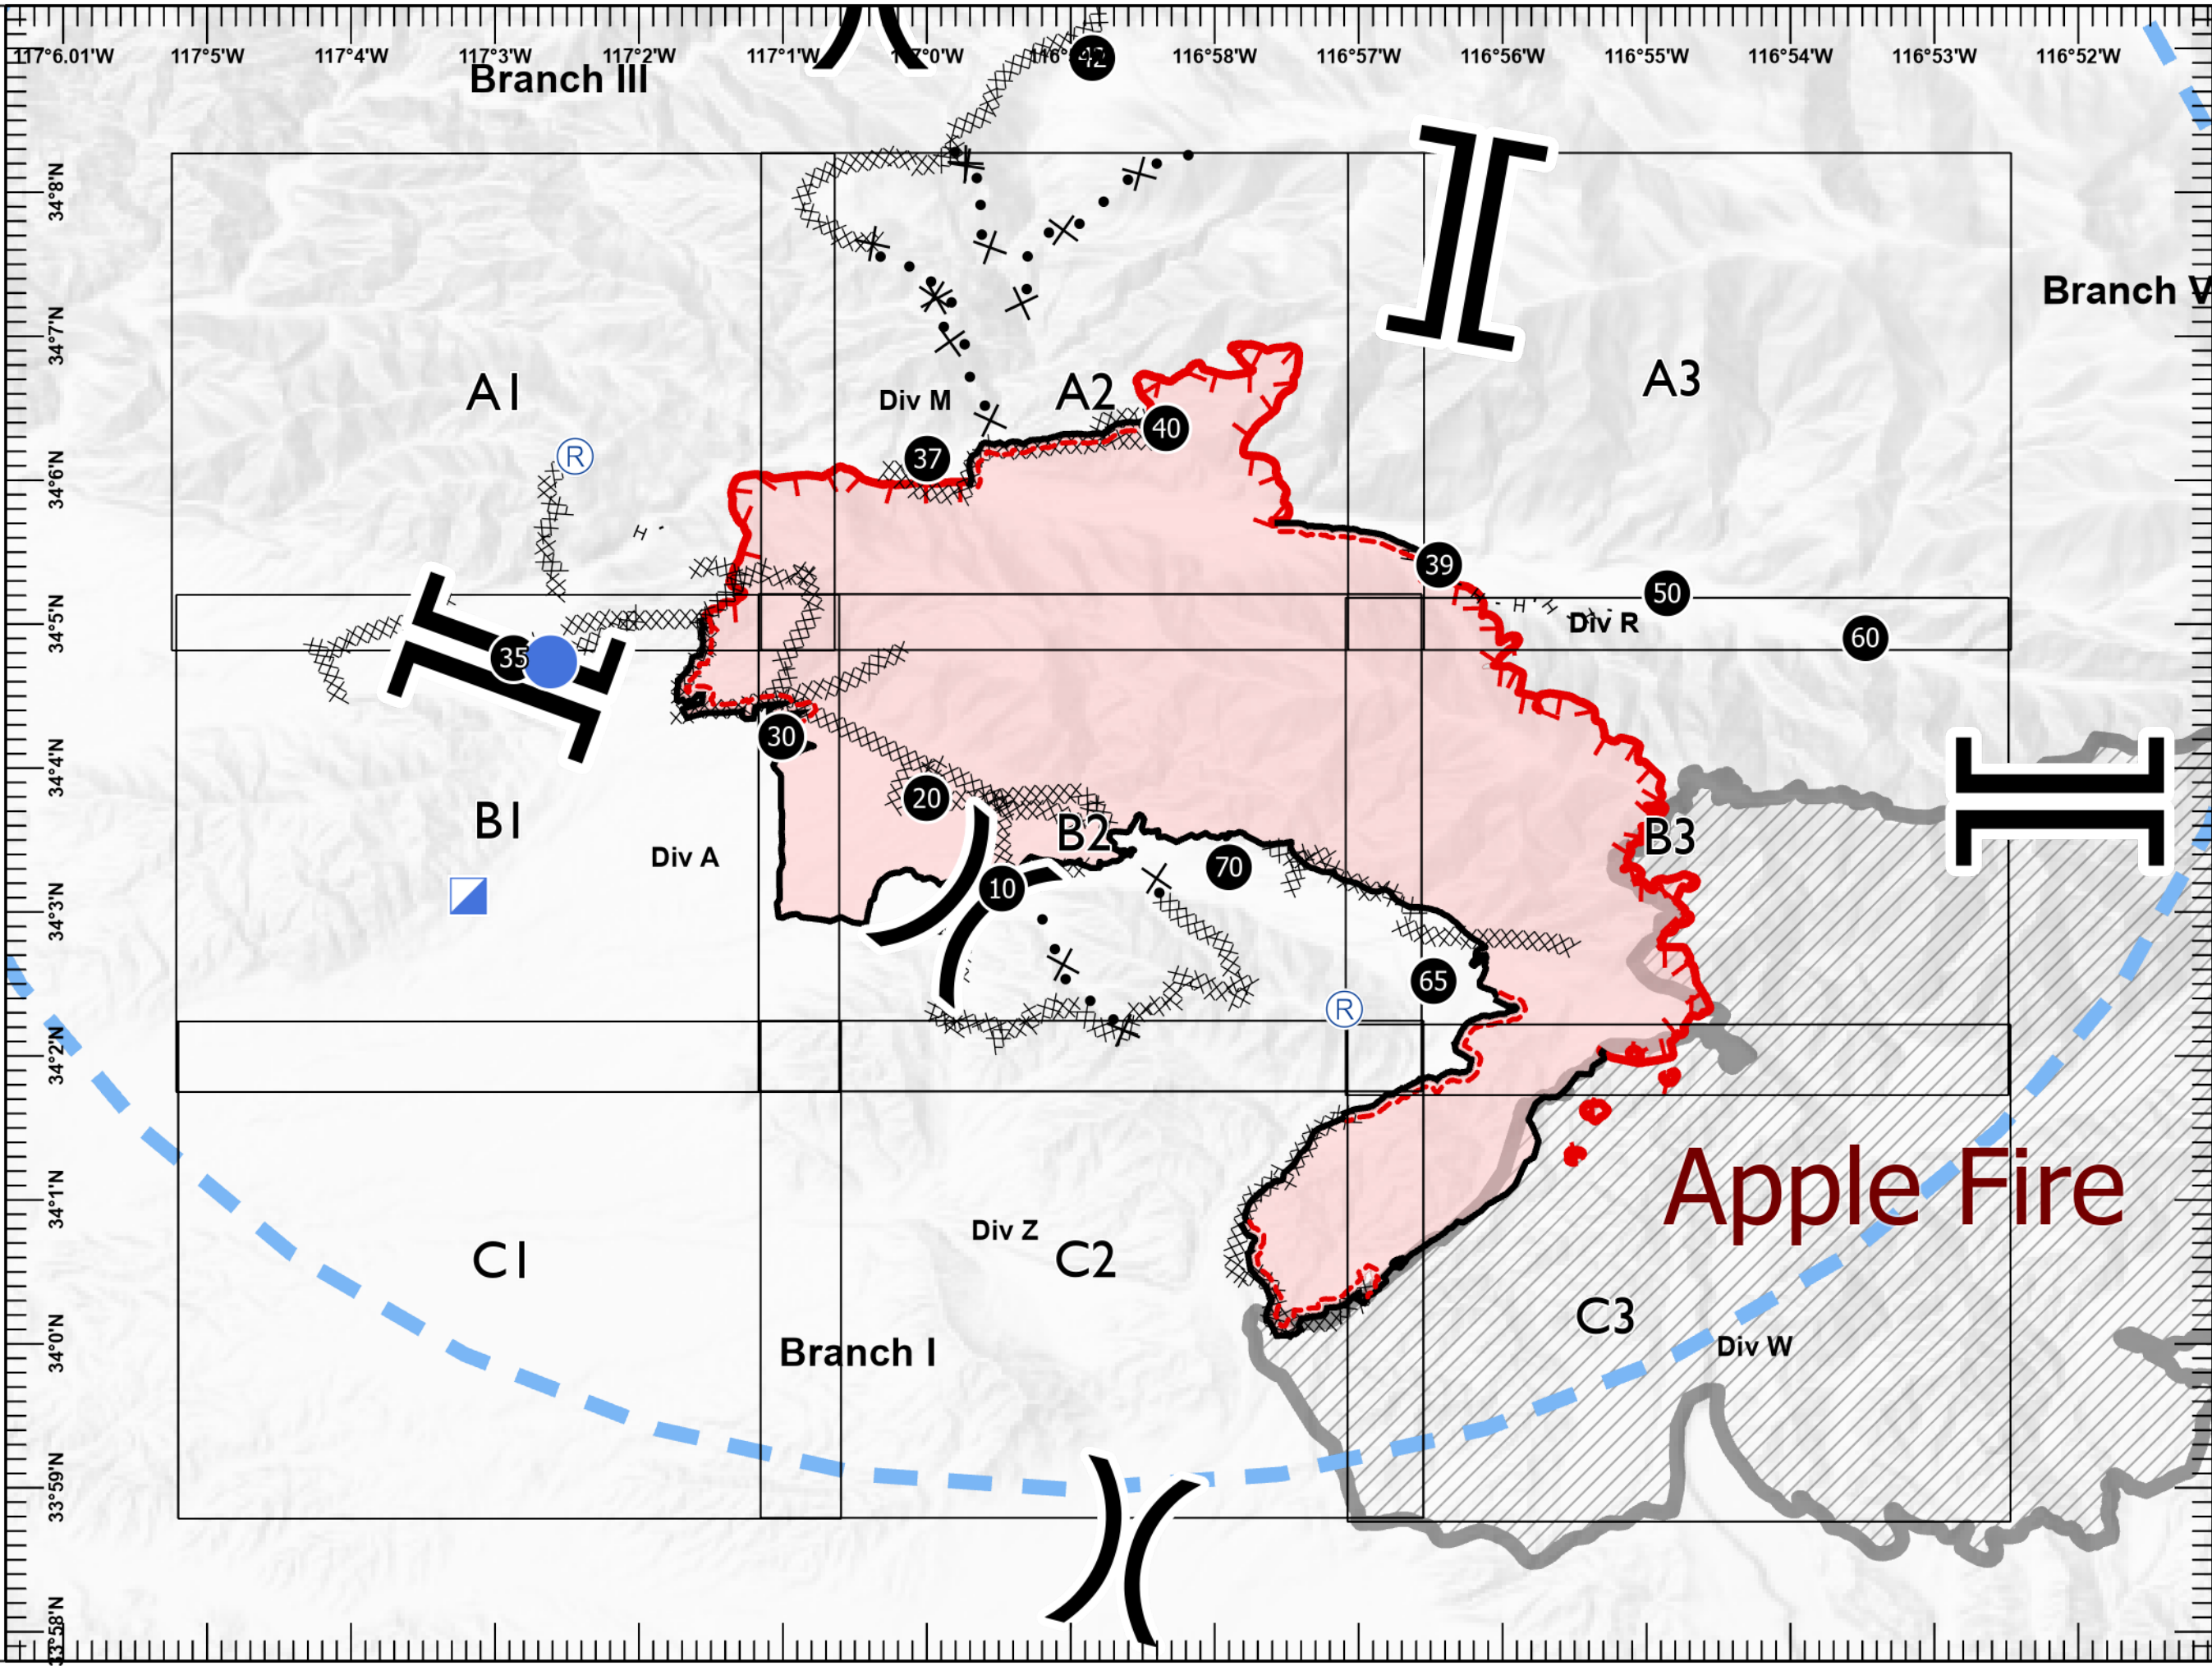

IAP SOUTH EL DORADO

CA-BDF-13409

09/11/2020

Page 1 of 10

Page Name: INDEX

- Uncontrolled Fire Edge
- Contained Line
- Completed Dozer Line
- Completed Hand Line
- Proposed Dozer Line
- Temporary Flight Restriction
- Other
- Wildfire Daily Fire Perimeter

1:80,000

Last Updated
9/10/2020
22:11

IAP SOUTH EL DORADO

CA-BDF-13409

09/11/2020

Page 2 of 10

Page Name: A1

-  Uncontrolled Fire Edge
-  Completed Dozer Line
-  Completed Hand Line
-  Other
-  Wildfire Daily Fire Perimeter

1:24,000

Last Updated
9/10/2020
22:12

IAP SOUTH EL DORADO

CA-BDF-13409

09/11/2020

Page 4 of 10

Page Name: A3

-  Uncontrolled Fire Edge
-  Completed Hand Line
-  Other
-  Wildfire Daily Fire Perimeter

1:24,000

Last Updated 9/10/2020 22:12

IAP SOUTH EL DORADO

CA-BDF-13409

09/11/2020

Page 5 of 10

Page Name: B1

-  Uncontrolled Fire Edge
-  Contained Line
-  Completed Dozer Line
-  Other
-  Wildfire Daily Fire Perimeter