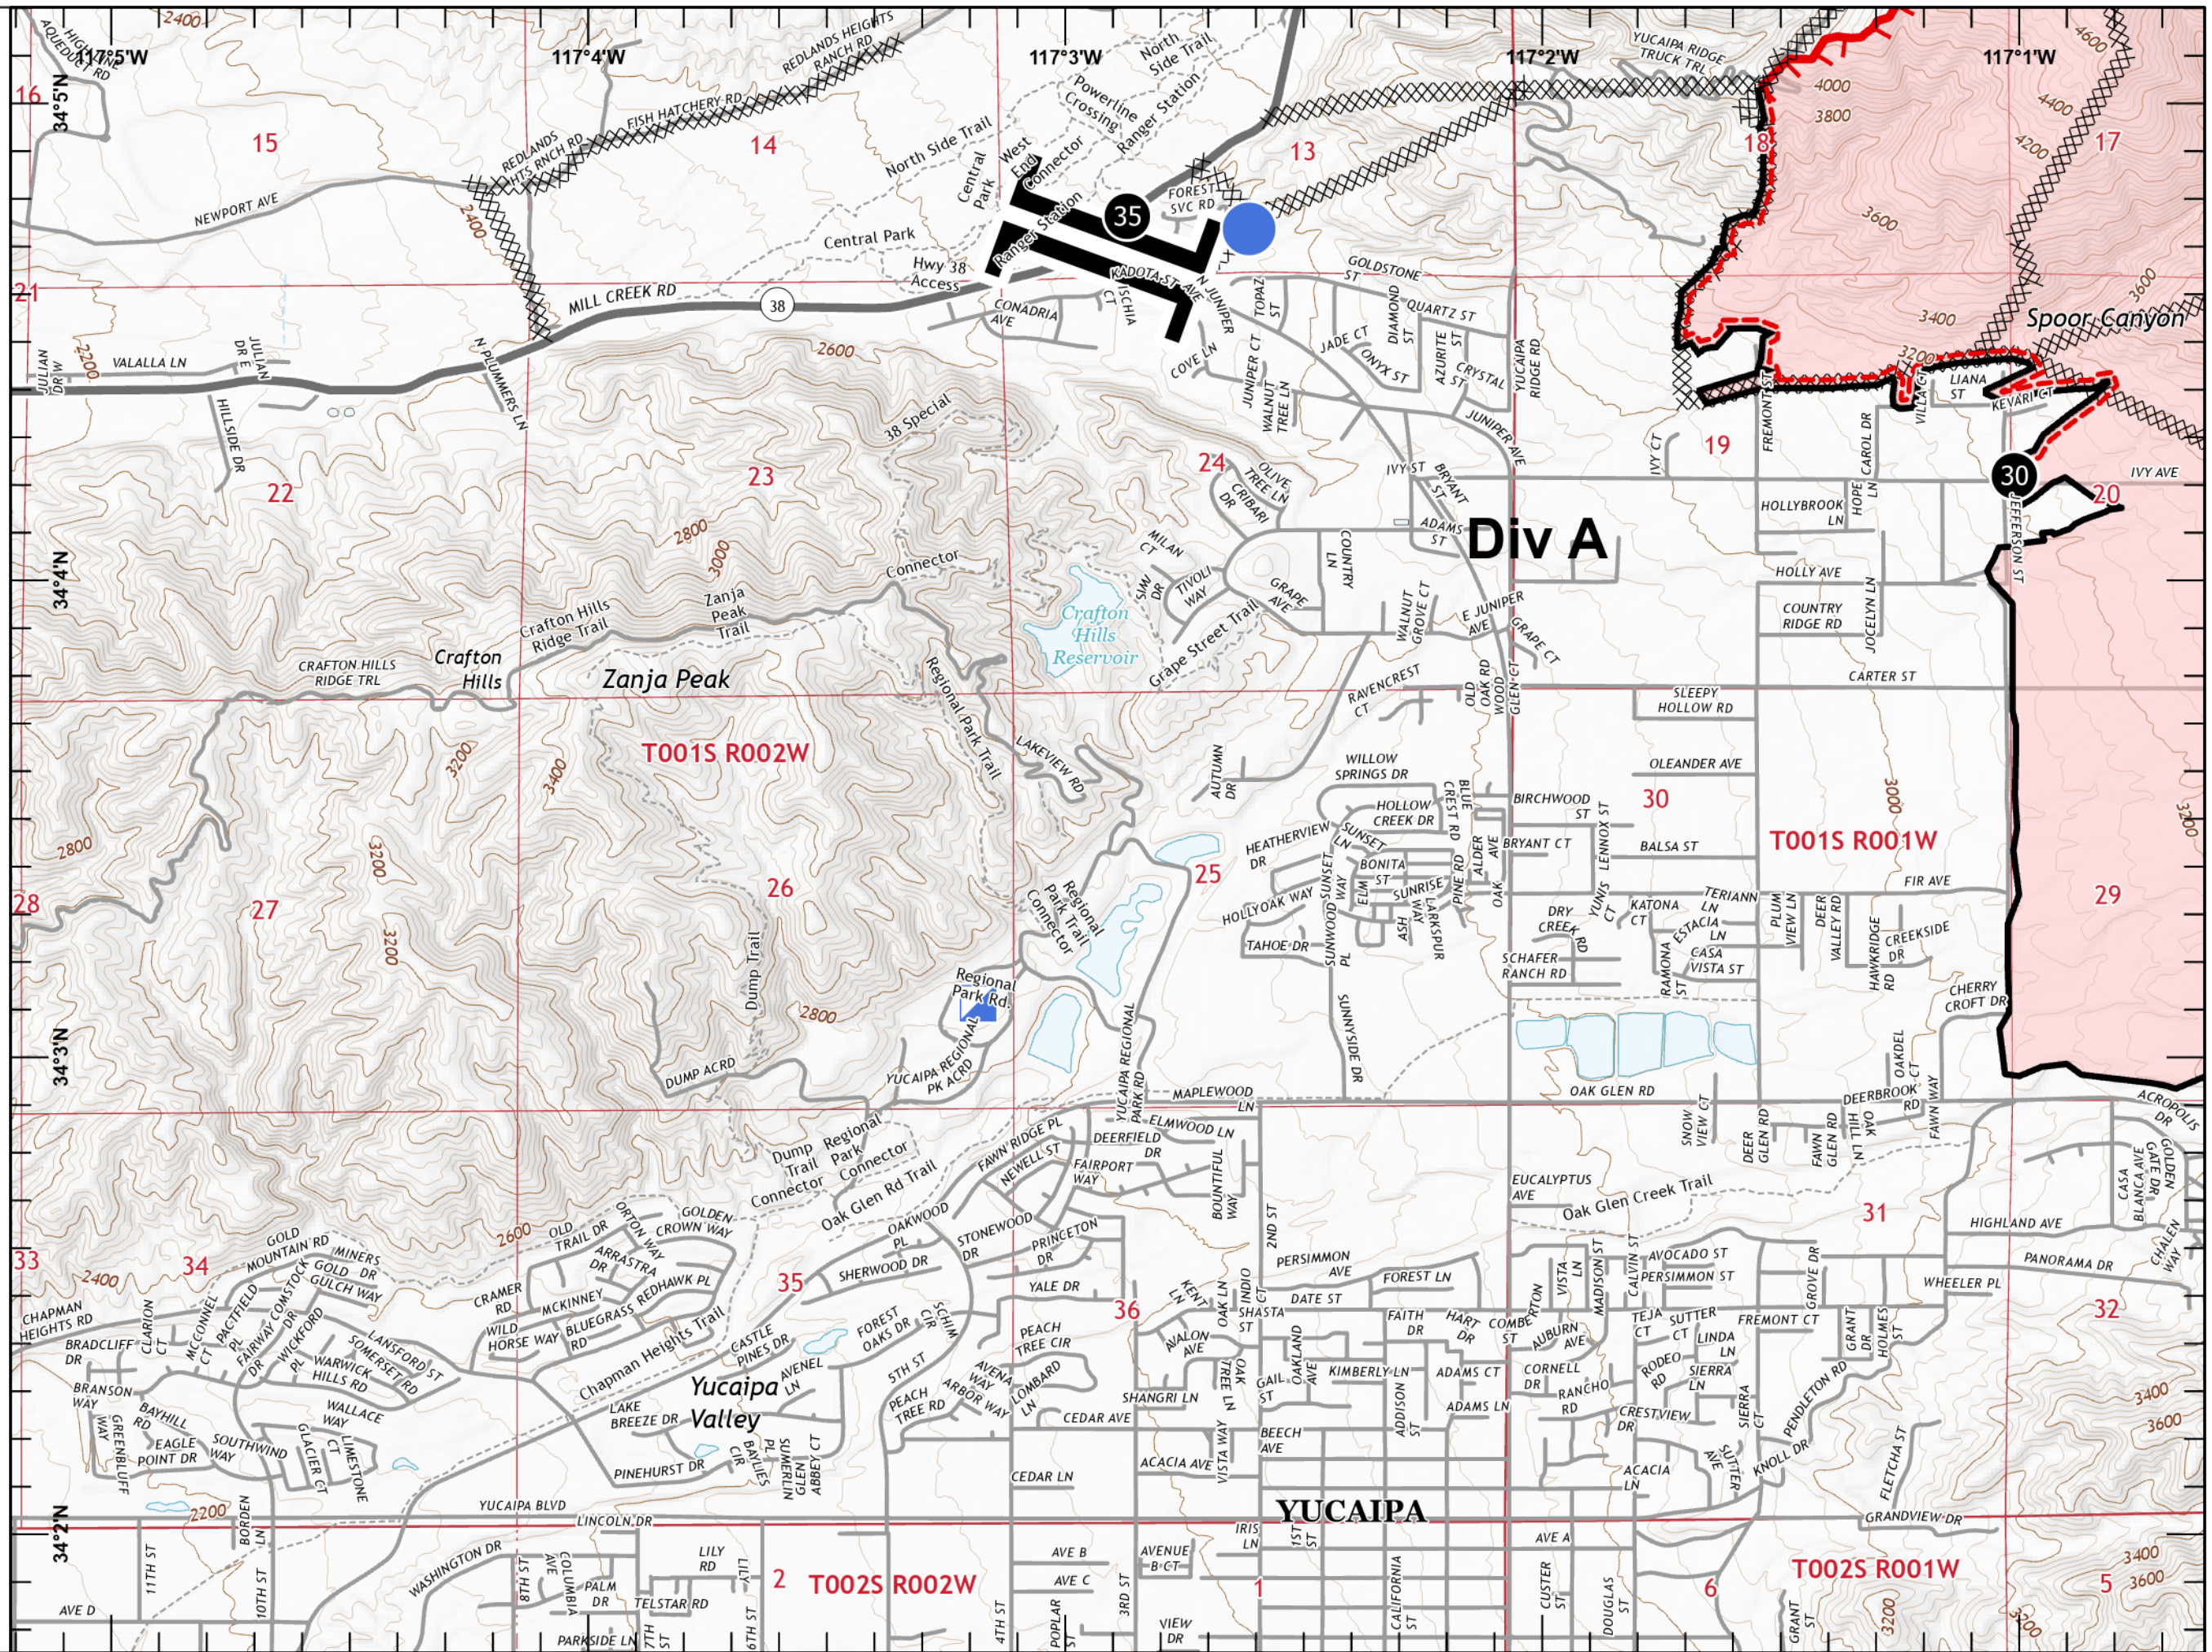

IAP SOUTH EL DORADO

CA-BDF-13409

09/11/2020

Page 1 of 10

Page Name: INDEX

- Uncontrolled Fire Edge
- Contained Line
- Completed Dozer Line
- Completed Hand Line
- Proposed Dozer Line
- Temporary Flight Restriction
- Other
- Wildfire Daily Fire Perimeter

1:80,000

Last Updated
9/10/2020
22:11

IAP SOUTH EL DORADO

CA-BDF-13409

09/11/2020

Page 2 of 10

Page Name: A1

-  Uncontrolled Fire Edge
-  Completed Dozer Line
-  Completed Hand Line
-  Other
-  Wildfire Daily Fire Perimeter

1:24,000

Last Updated 9/10/2020 22:12

IAP SOUTH EL DORADO

CA-BDF-13409

09/11/2020

Page 5 of 10

Page Name: B1

-  Uncontrolled Fire Edge
-  Contained Line
-  Completed Dozer Line
-  Other
-  Wildfire Daily Fire Perimeter

1:24,000

Last Updated
9/10/2020
22:12

IAP SOUTH EL DORADO

CA-BDF-13409

09/11/2020

Page 6 of 10

Page Name: B2

- Contained Line
- ××× Completed Dozer Line
- ×• Proposed Dozer Line
- Other
- Wildfire Daily Fire Perimeter