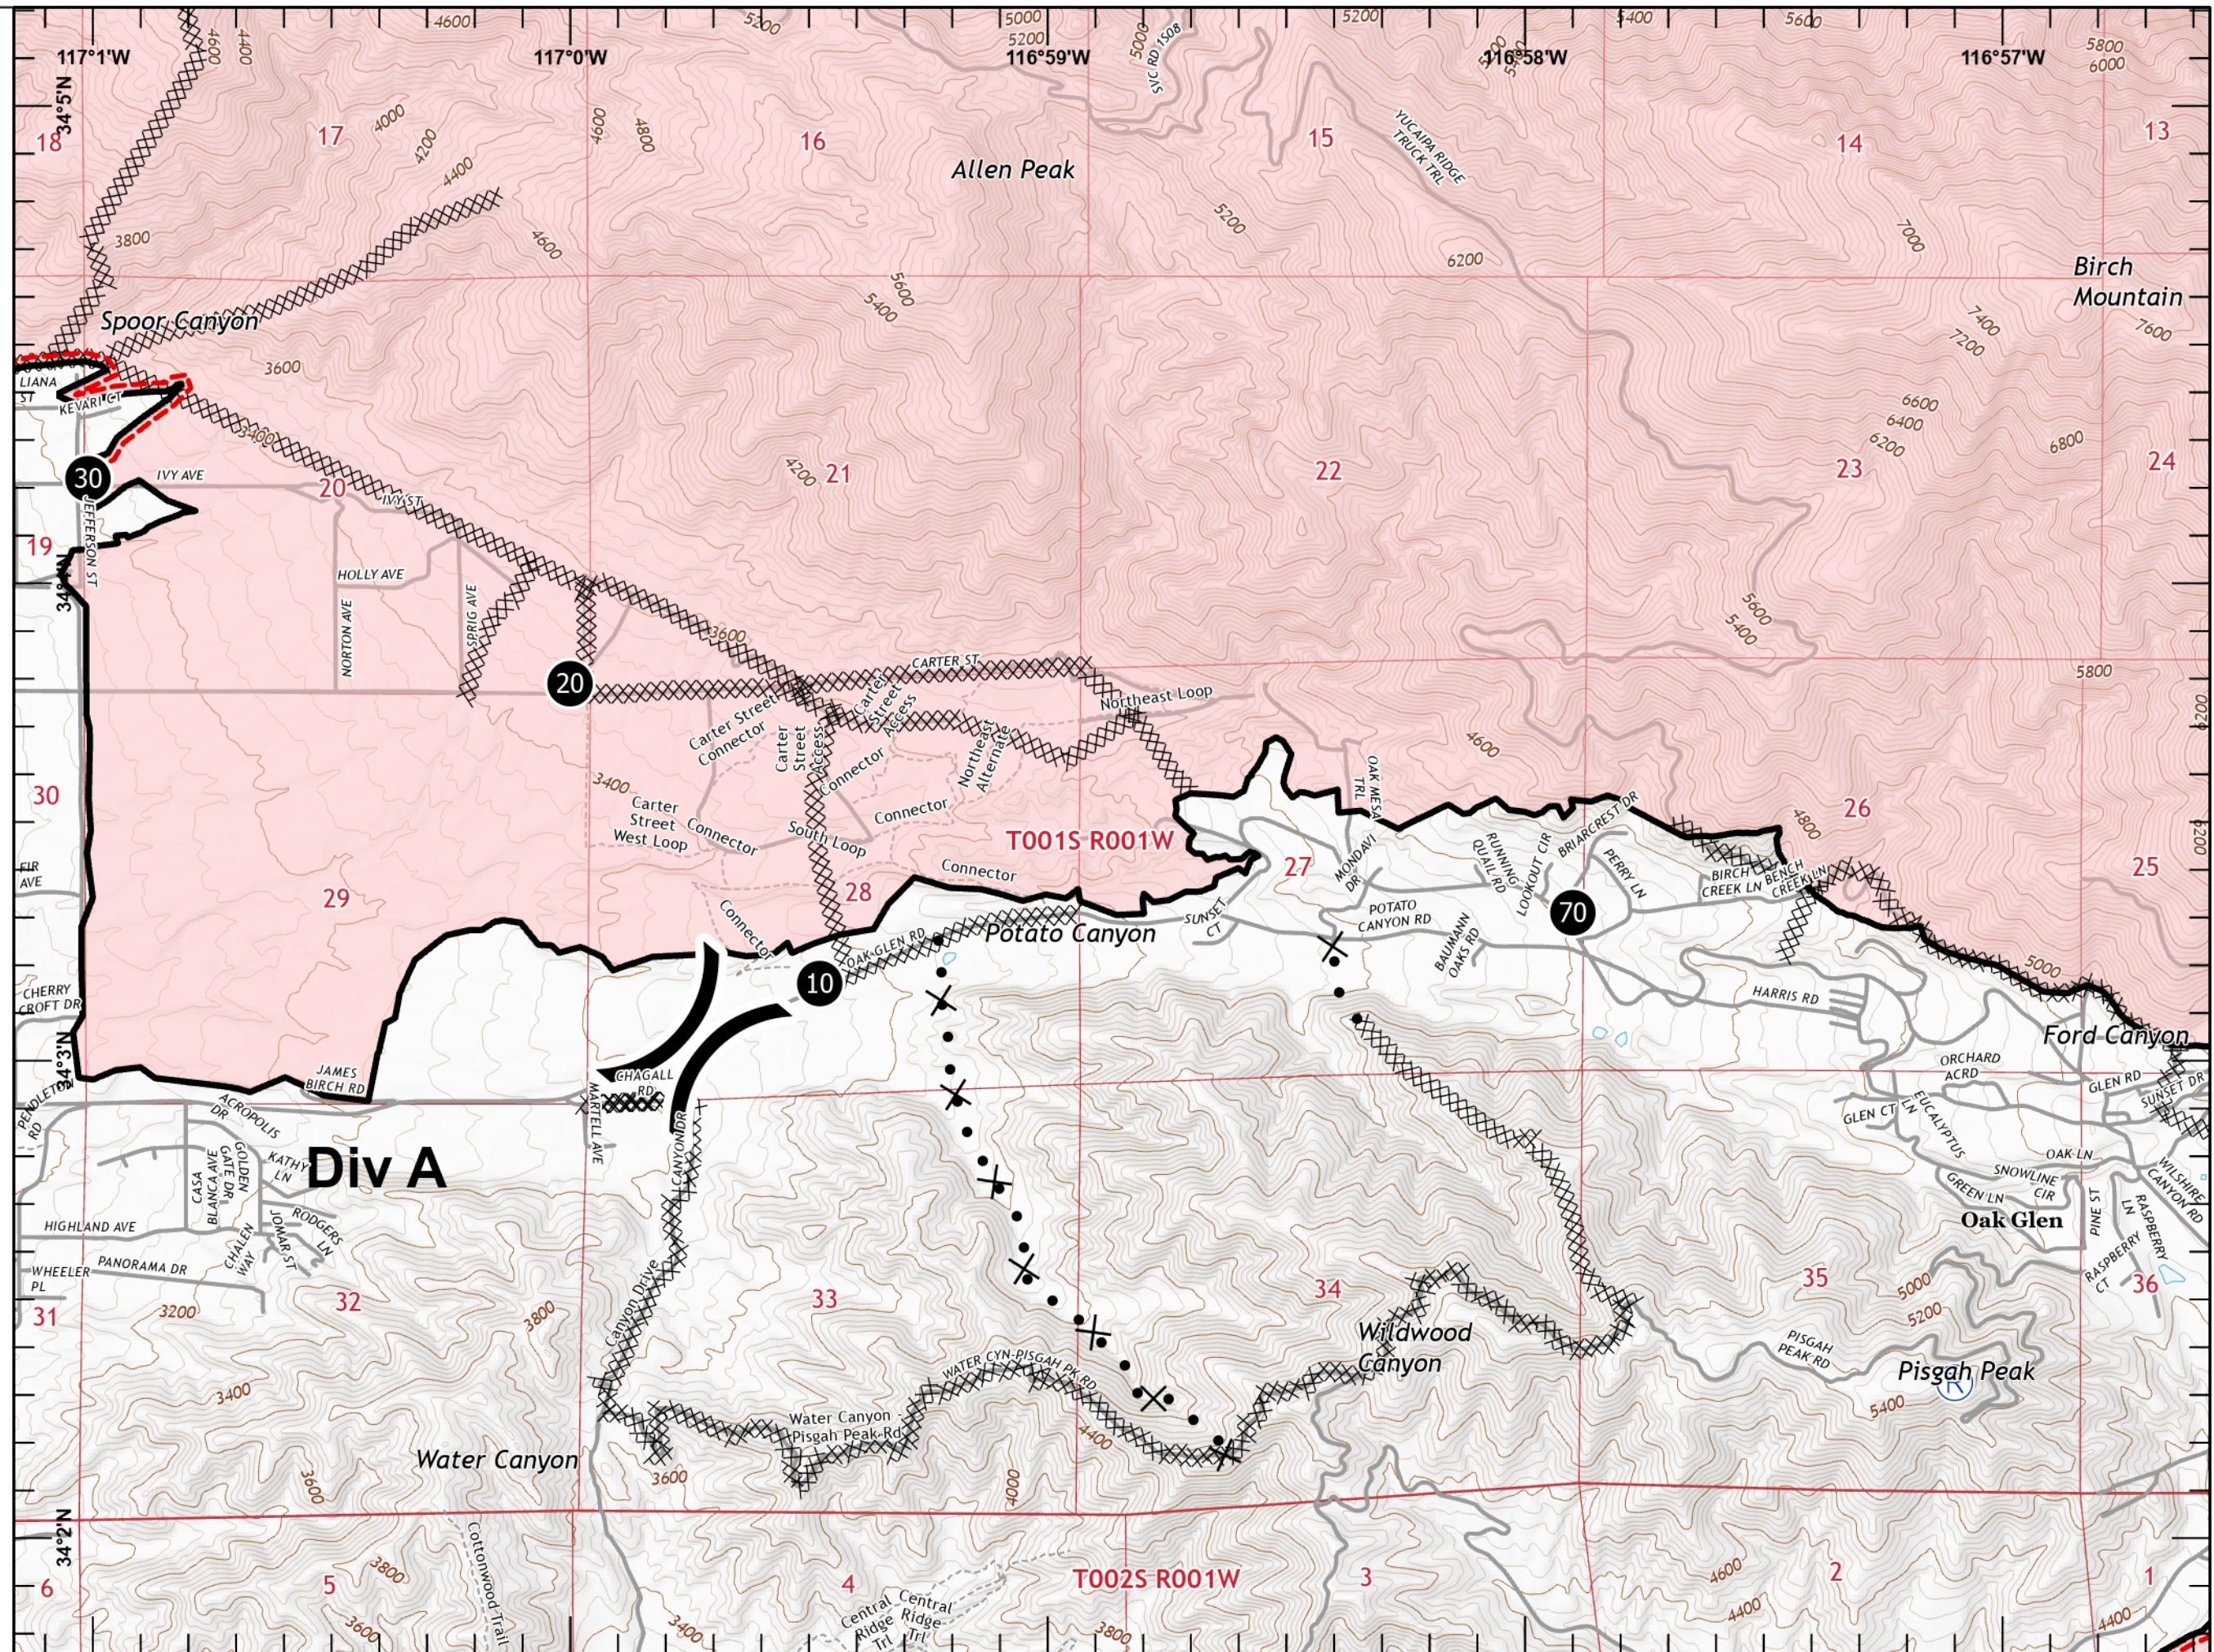

1:24,000

Last Updated 9/10/2020 22:12

IAP SOUTH EL DORADO

CA-BDF-13409

09/11/2020

Page 5 of 10

Page Name: B1

-  Uncontrolled Fire Edge
-  Contained Line
-  Completed Dozer Line
-  Other
-  Wildfire Daily Fire Perimeter

1:24,000

Last Updated
9/10/2020
22:12

IAP SOUTH EL DORADO

CA-BDF-13409

09/11/2020

Page 6 of 10

Page Name: B2

- Contained Line
- ××× Completed Dozer Line
- ×• Proposed Dozer Line
- Other
- Wildfire Daily Fire Perimeter

1:24,000

Last Updated
9/10/2020
22:12

IAP SOUTH EL DORADO

CA-BDF-13409

09/11/2020

Page 7 of 10

Page Name: B3

-  Uncontrolled Fire Edge
-  Contained Line
-  Completed Dozer Line
-  Completed Hand Line
-  Other
-  Wildfire Daily Fire Perimeter

1:24,000

Last Updated
9/10/2020
22:13

IAP SOUTH EL DORADO

CA-BDF-13409

09/11/2020

Page 9 of 10

Page Name: C2

- Contained Line
- ⊗⊗ Completed Dozer Line
- ⊗ Proposed Dozer Line
- Temporary Flight Restriction
- Other
- Wildfire Daily Fire Perimeter