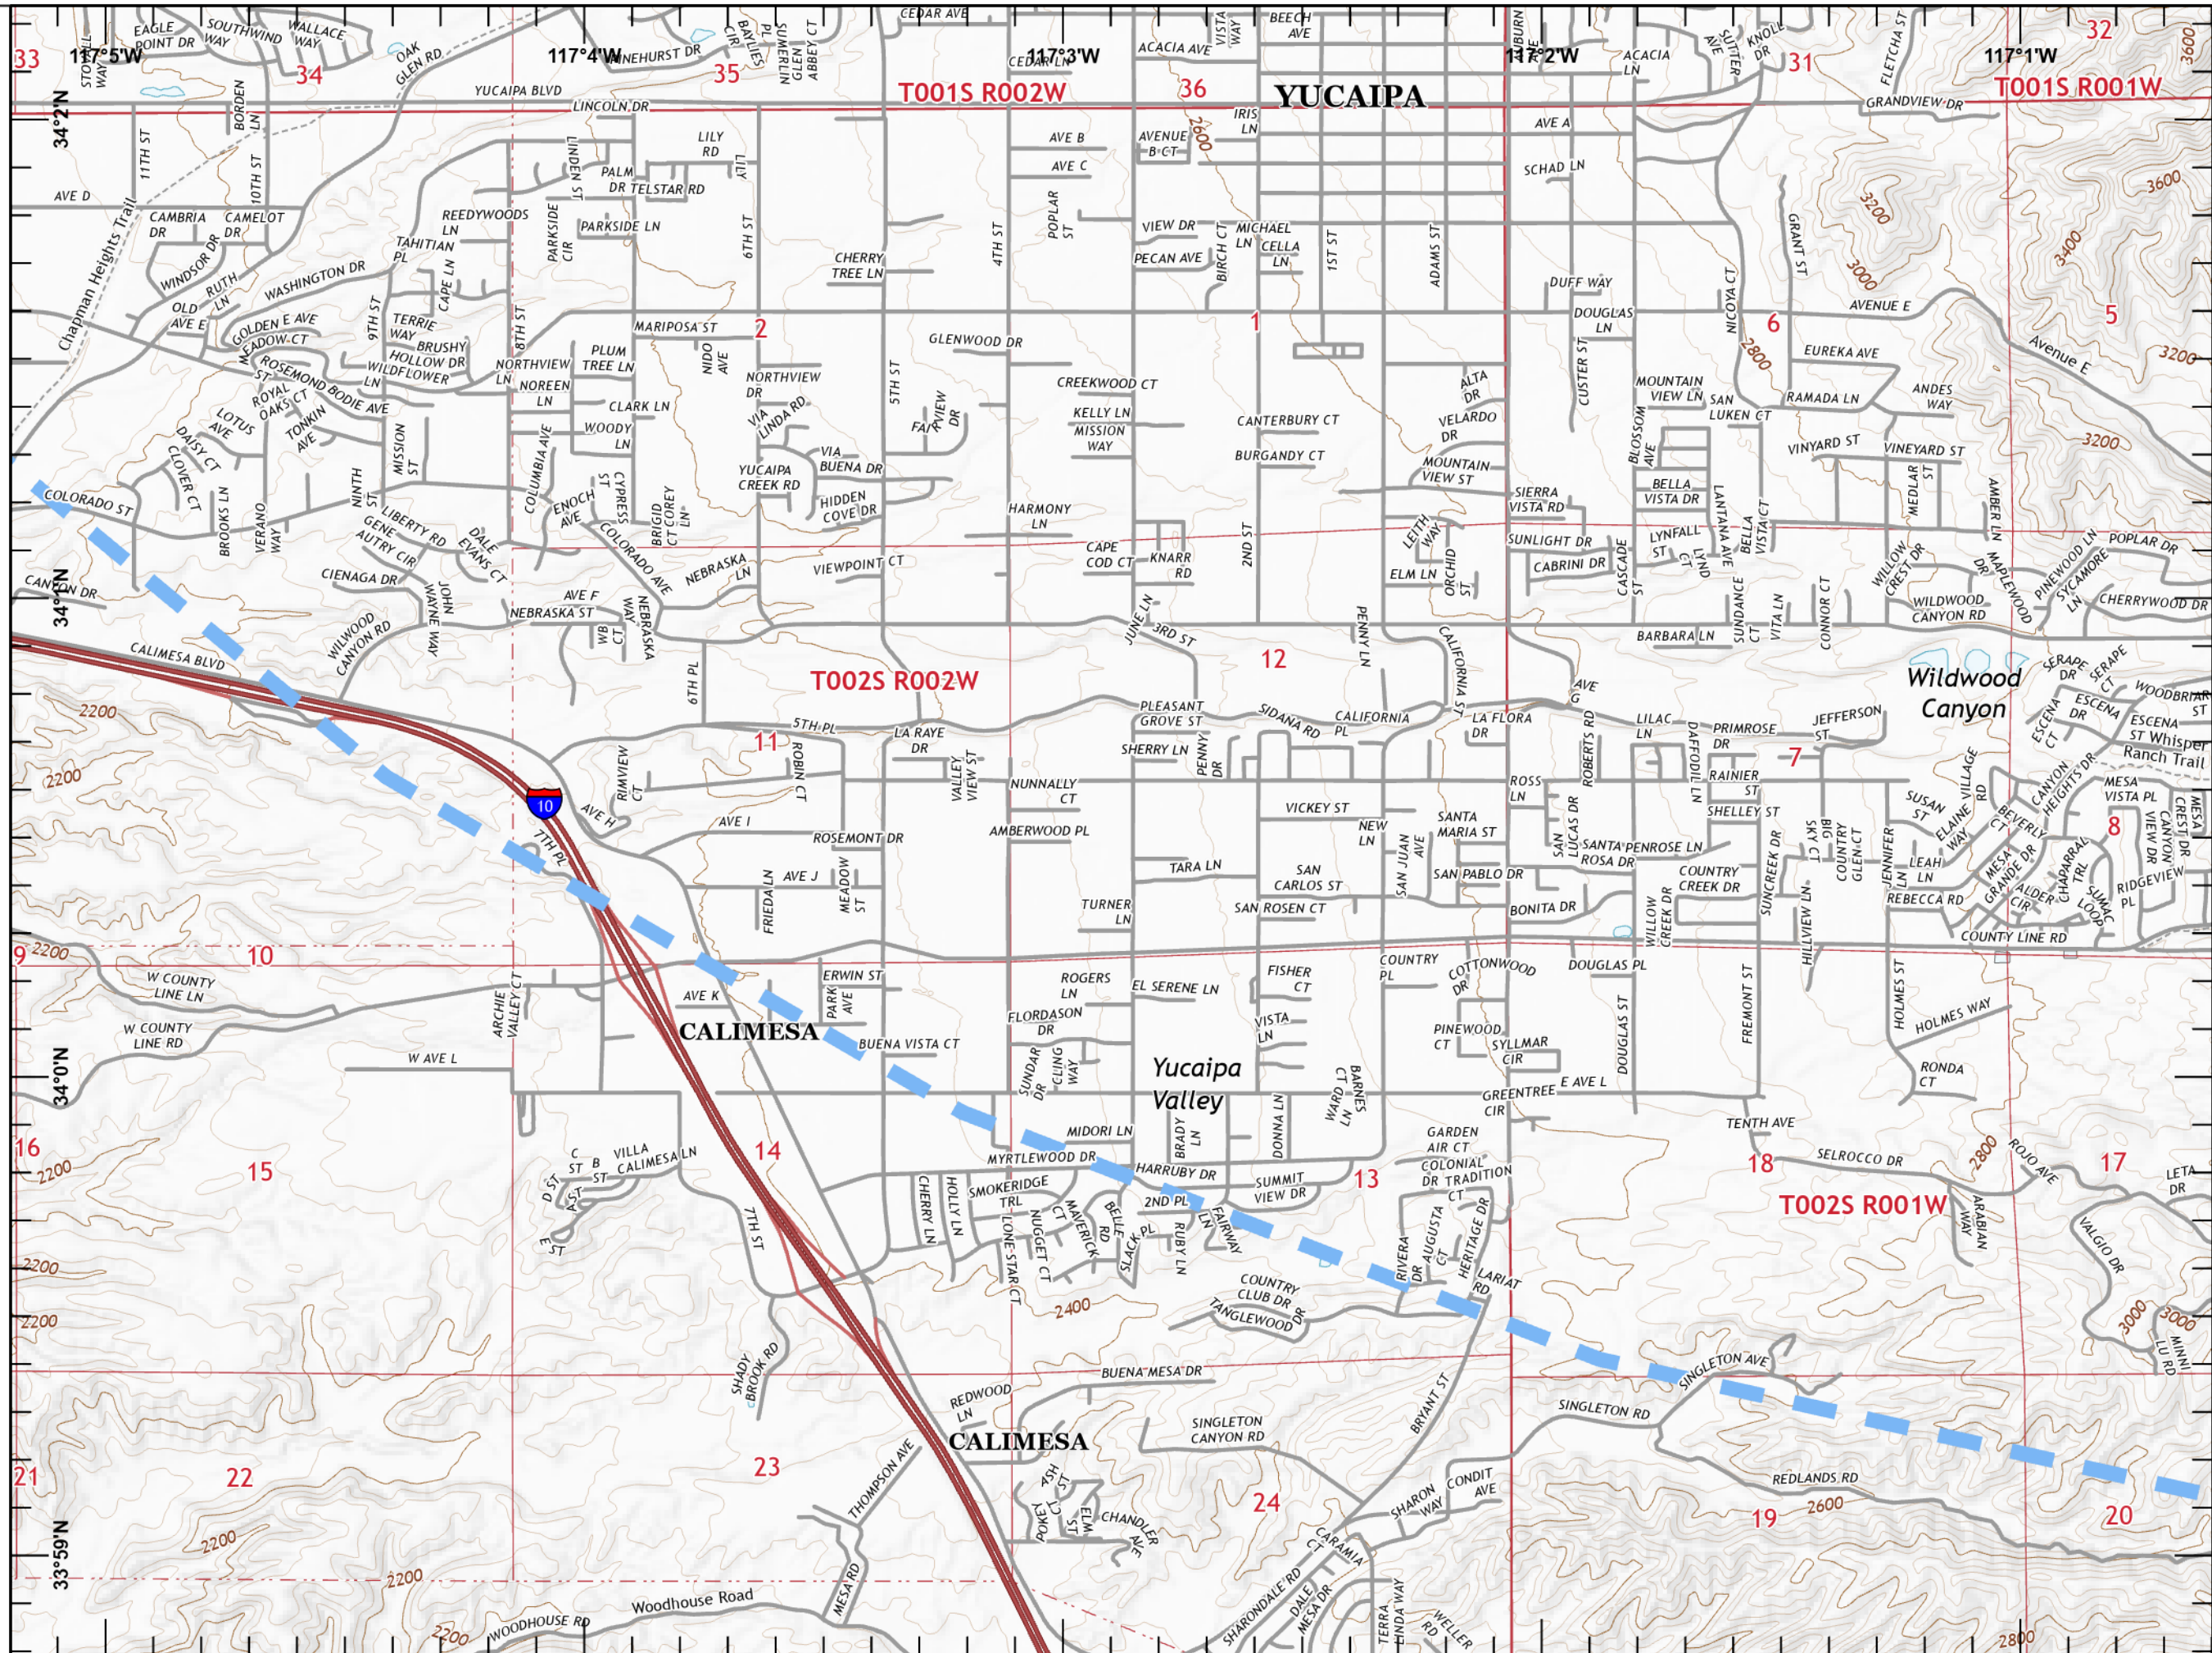

1:24,000

Last Updated
9/10/2020
22:12

IAP SOUTH EL DORADO

CA-BDF-13409

09/11/2020

Page 6 of 10

Page Name: B2

- Contained Line
- ××× Completed Dozer Line
- ×• Proposed Dozer Line
- Other
- Wildfire Daily Fire Perimeter

1:24,000

Last Updated
9/10/2020
22:12

IAP SOUTH EL DORADO

CA-BDF-13409

09/11/2020

Page 7 of 10

Page Name: B3

-  Uncontrolled Fire Edge
-  Contained Line
-  Completed Dozer Line
-  Completed Hand Line
-  Other
-  Wildfire Daily Fire Perimeter

1:24,000

Last Updated 9/10/2020 22:13

IAP SOUTH EL DORADO

CA-BDF-13409

09/11/2020

Page 8 of 10

Page Name: C1

Temporary Flight Restriction

1:24,000

Last Updated
9/10/2020
22:13

IAP SOUTH EL DORADO

CA-BDF-13409

09/11/2020

Page 9 of 10

Page Name: C2

- Contained Line
- ⊗⊗ Completed Dozer Line
- ⊗ Proposed Dozer Line
- Temporary Flight Restriction
- Other
- Wildfire Daily Fire Perimeter