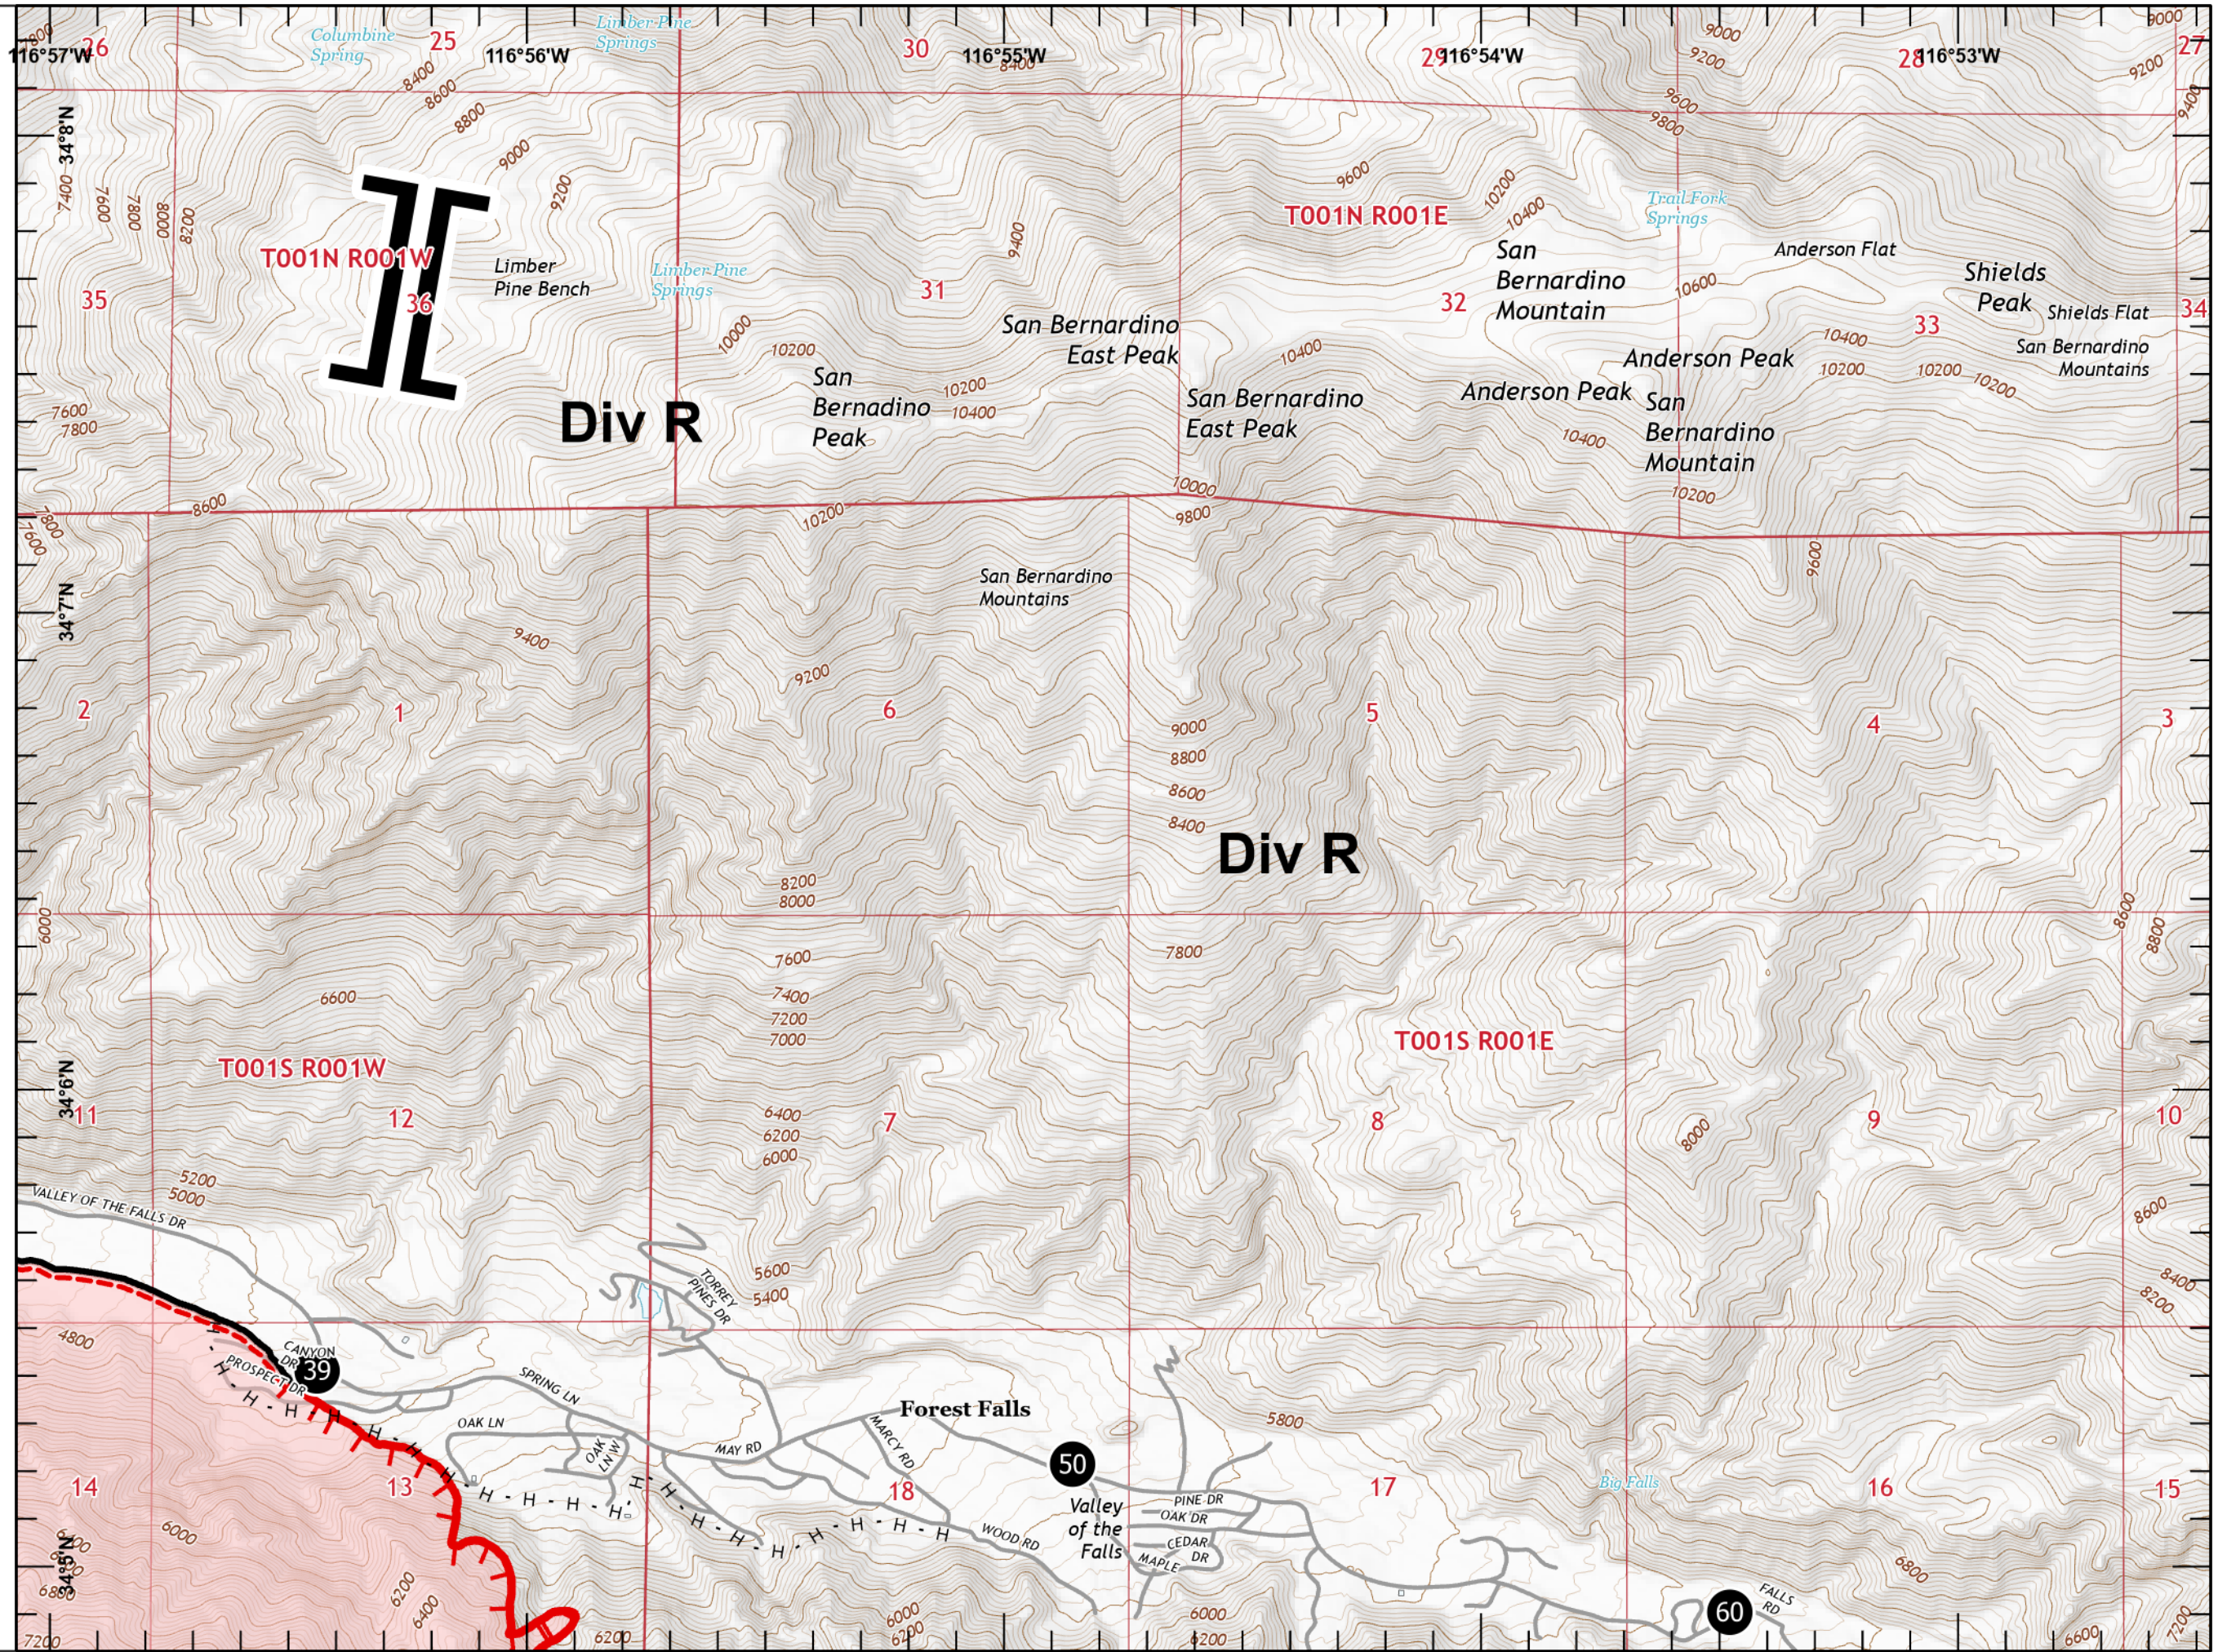

1:80,000

Last Updated
9/10/2020
22:11

IAP SOUTH EL DORADO

CA-BDF-13409

09/11/2020

Page 2 of 10

Page Name: A1

-  Uncontrolled Fire Edge
-  Completed Dozer Line
-  Completed Hand Line
-  Other
-  Wildfire Daily Fire Perimeter

1:24,000

Last Updated
9/10/2020
22:12

IAP SOUTH EL DORADO

CA-BDF-13409

09/11/2020

Page 4 of 10

Page Name: A3

-  Uncontrolled Fire Edge
-  Completed Hand Line
-  Other
-  Wildfire Daily Fire Perimeter

1:24,000

Last Updated 9/10/2020 22:12

IAP SOUTH EL DORADO

CA-BDF-13409

09/11/2020

Page 5 of 10

Page Name: B1

-  Uncontrolled Fire Edge
-  Contained Line
-  Completed Dozer Line
-  Other
-  Wildfire Daily Fire Perimeter

1:24,000

Last Updated
9/10/2020
22:12

IAP SOUTH EL DORADO

CA-BDF-13409

09/11/2020

Page 6 of 10

Page Name: B2

- Contained Line
- ××× Completed Dozer Line
- ×• Proposed Dozer Line
- Other
- Wildfire Daily Fire Perimeter