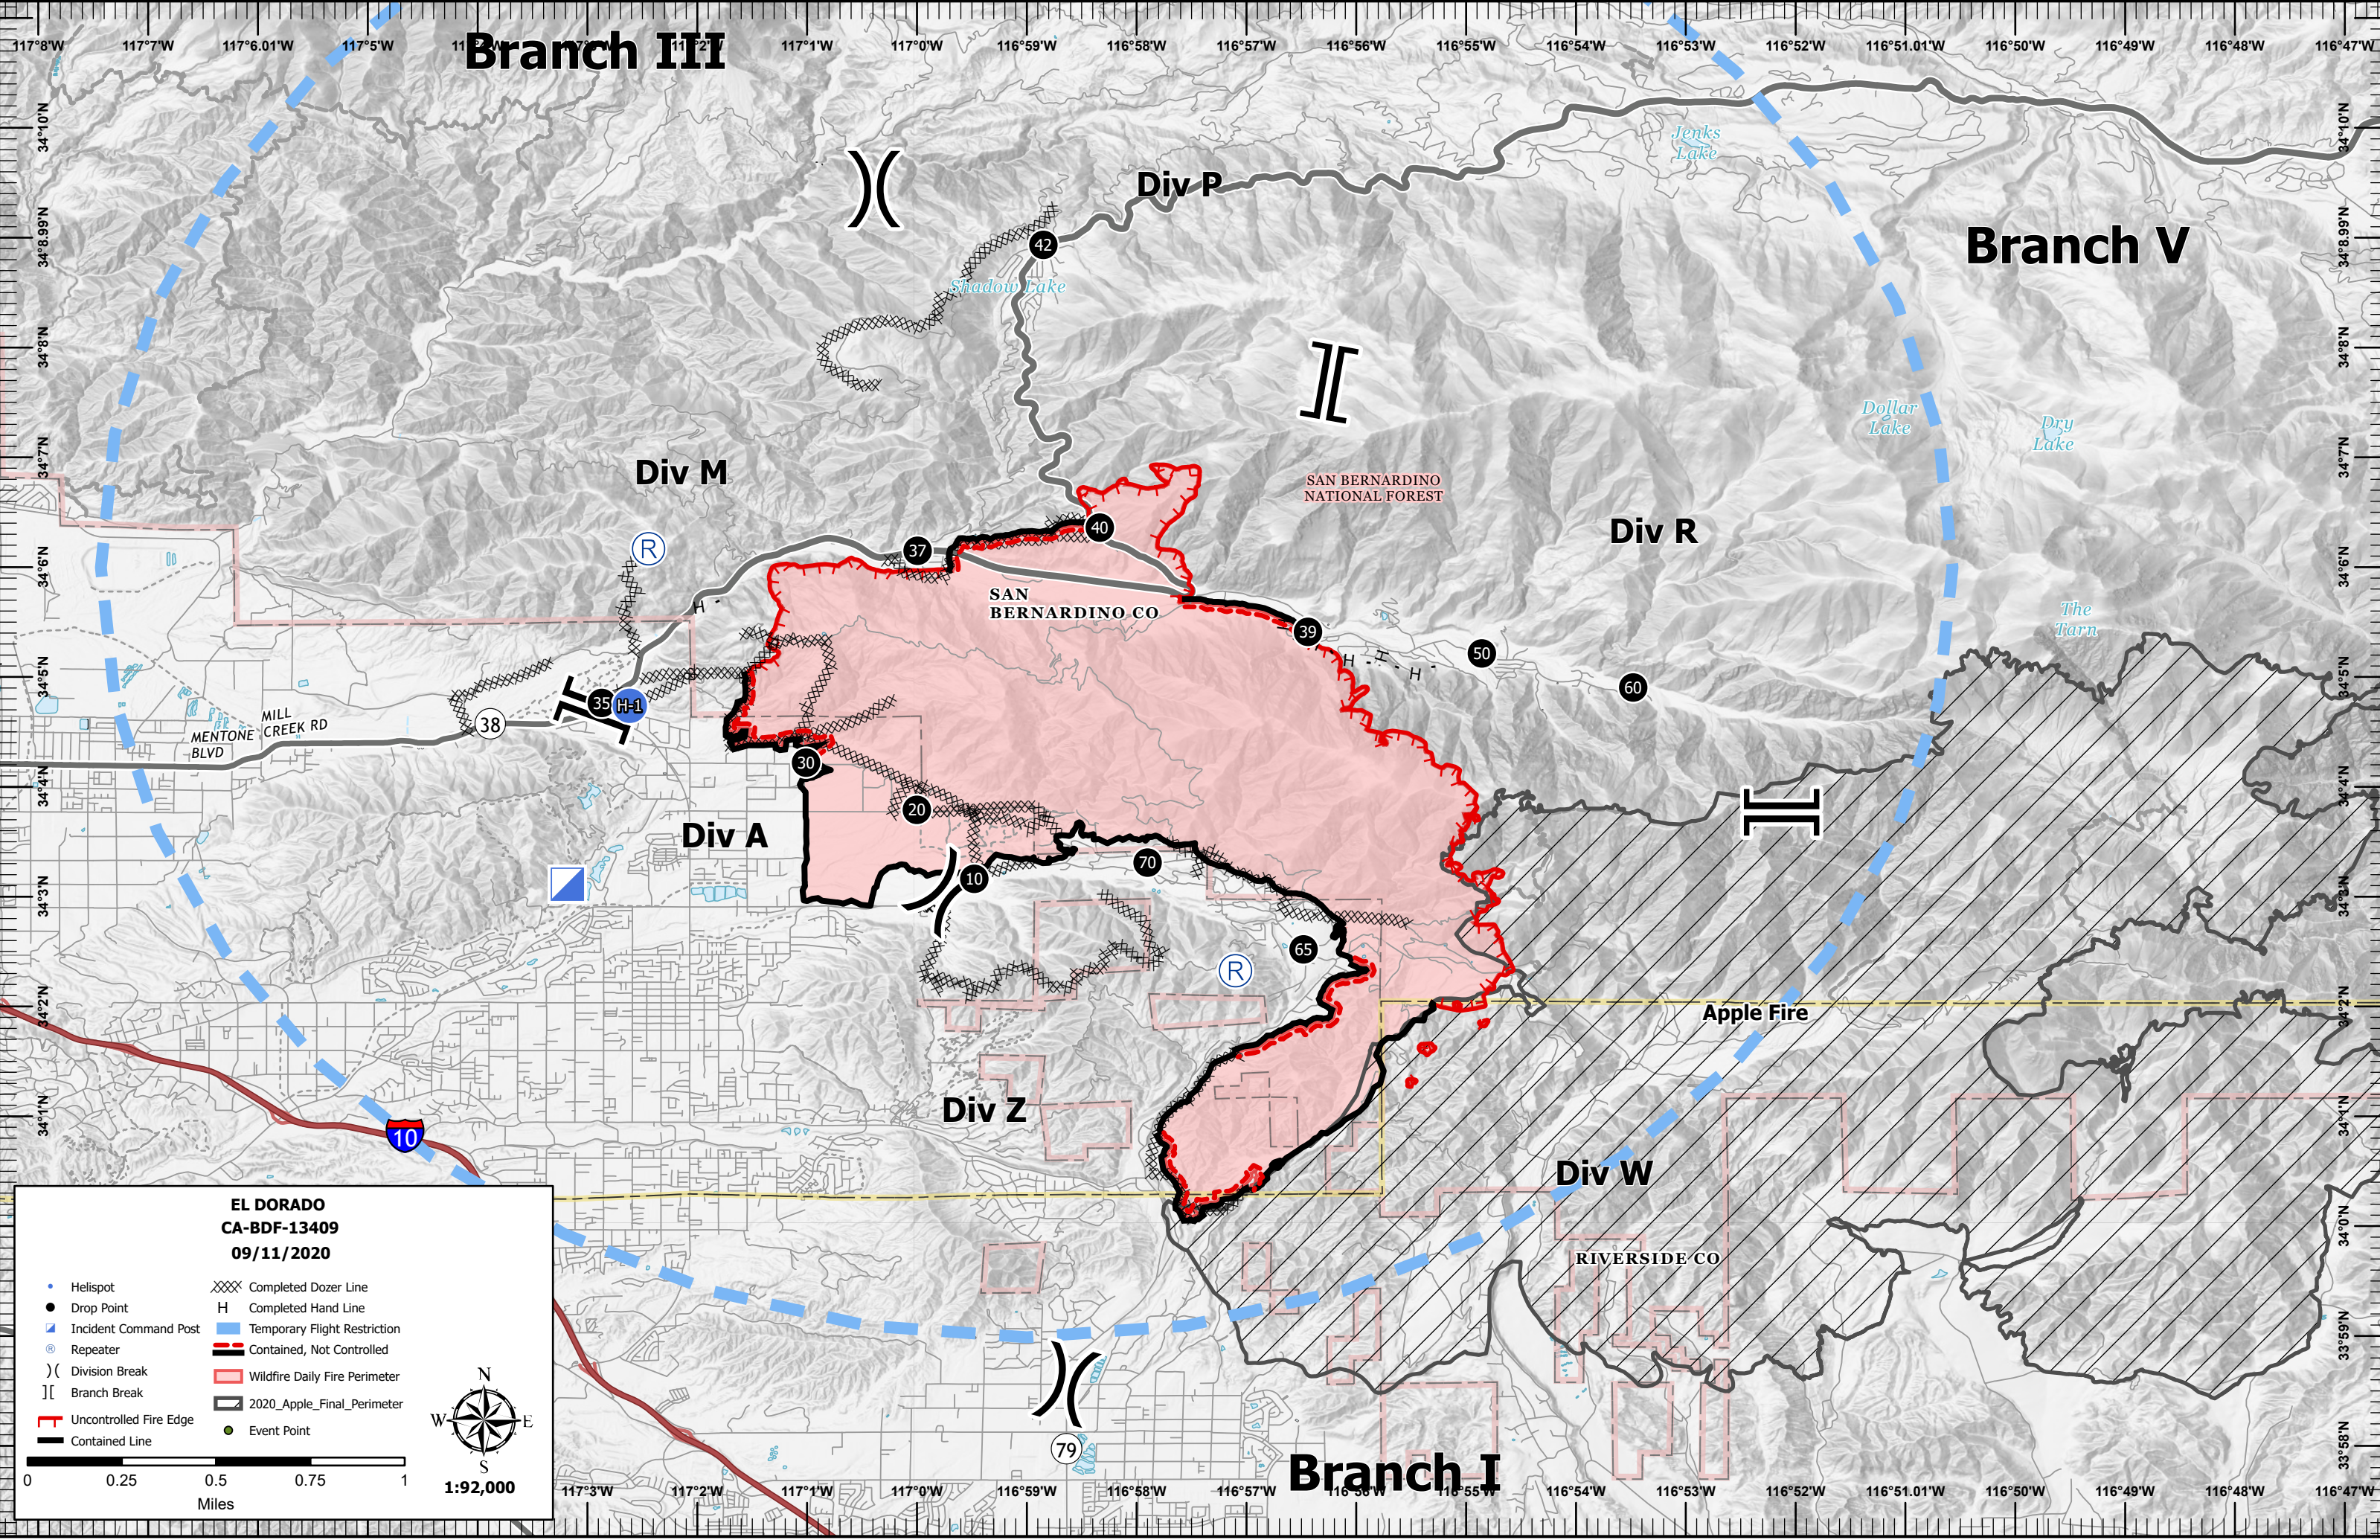

# Branch III

# Branch V

# Branch I

**EL DORADO  
CA-BDF-13409  
09/11/2020**

• Helispot	XXXX Completed Dozer Line
● Drop Point	H Completed Hand Line
■ Incident Command Post	▭ Temporary Flight Restriction
⊕ Repeater	▬ Contained, Not Controlled
) ( Division Break	▭ Wildfire Daily Fire Perimeter
Branch Break	▭ 2020_Apple_Final_Perimeter
▬ Uncontrolled Fire Edge	● Event Point
▬ Contained Line	

0 0.25 0.5 0.75 1  
Miles

1:92,000