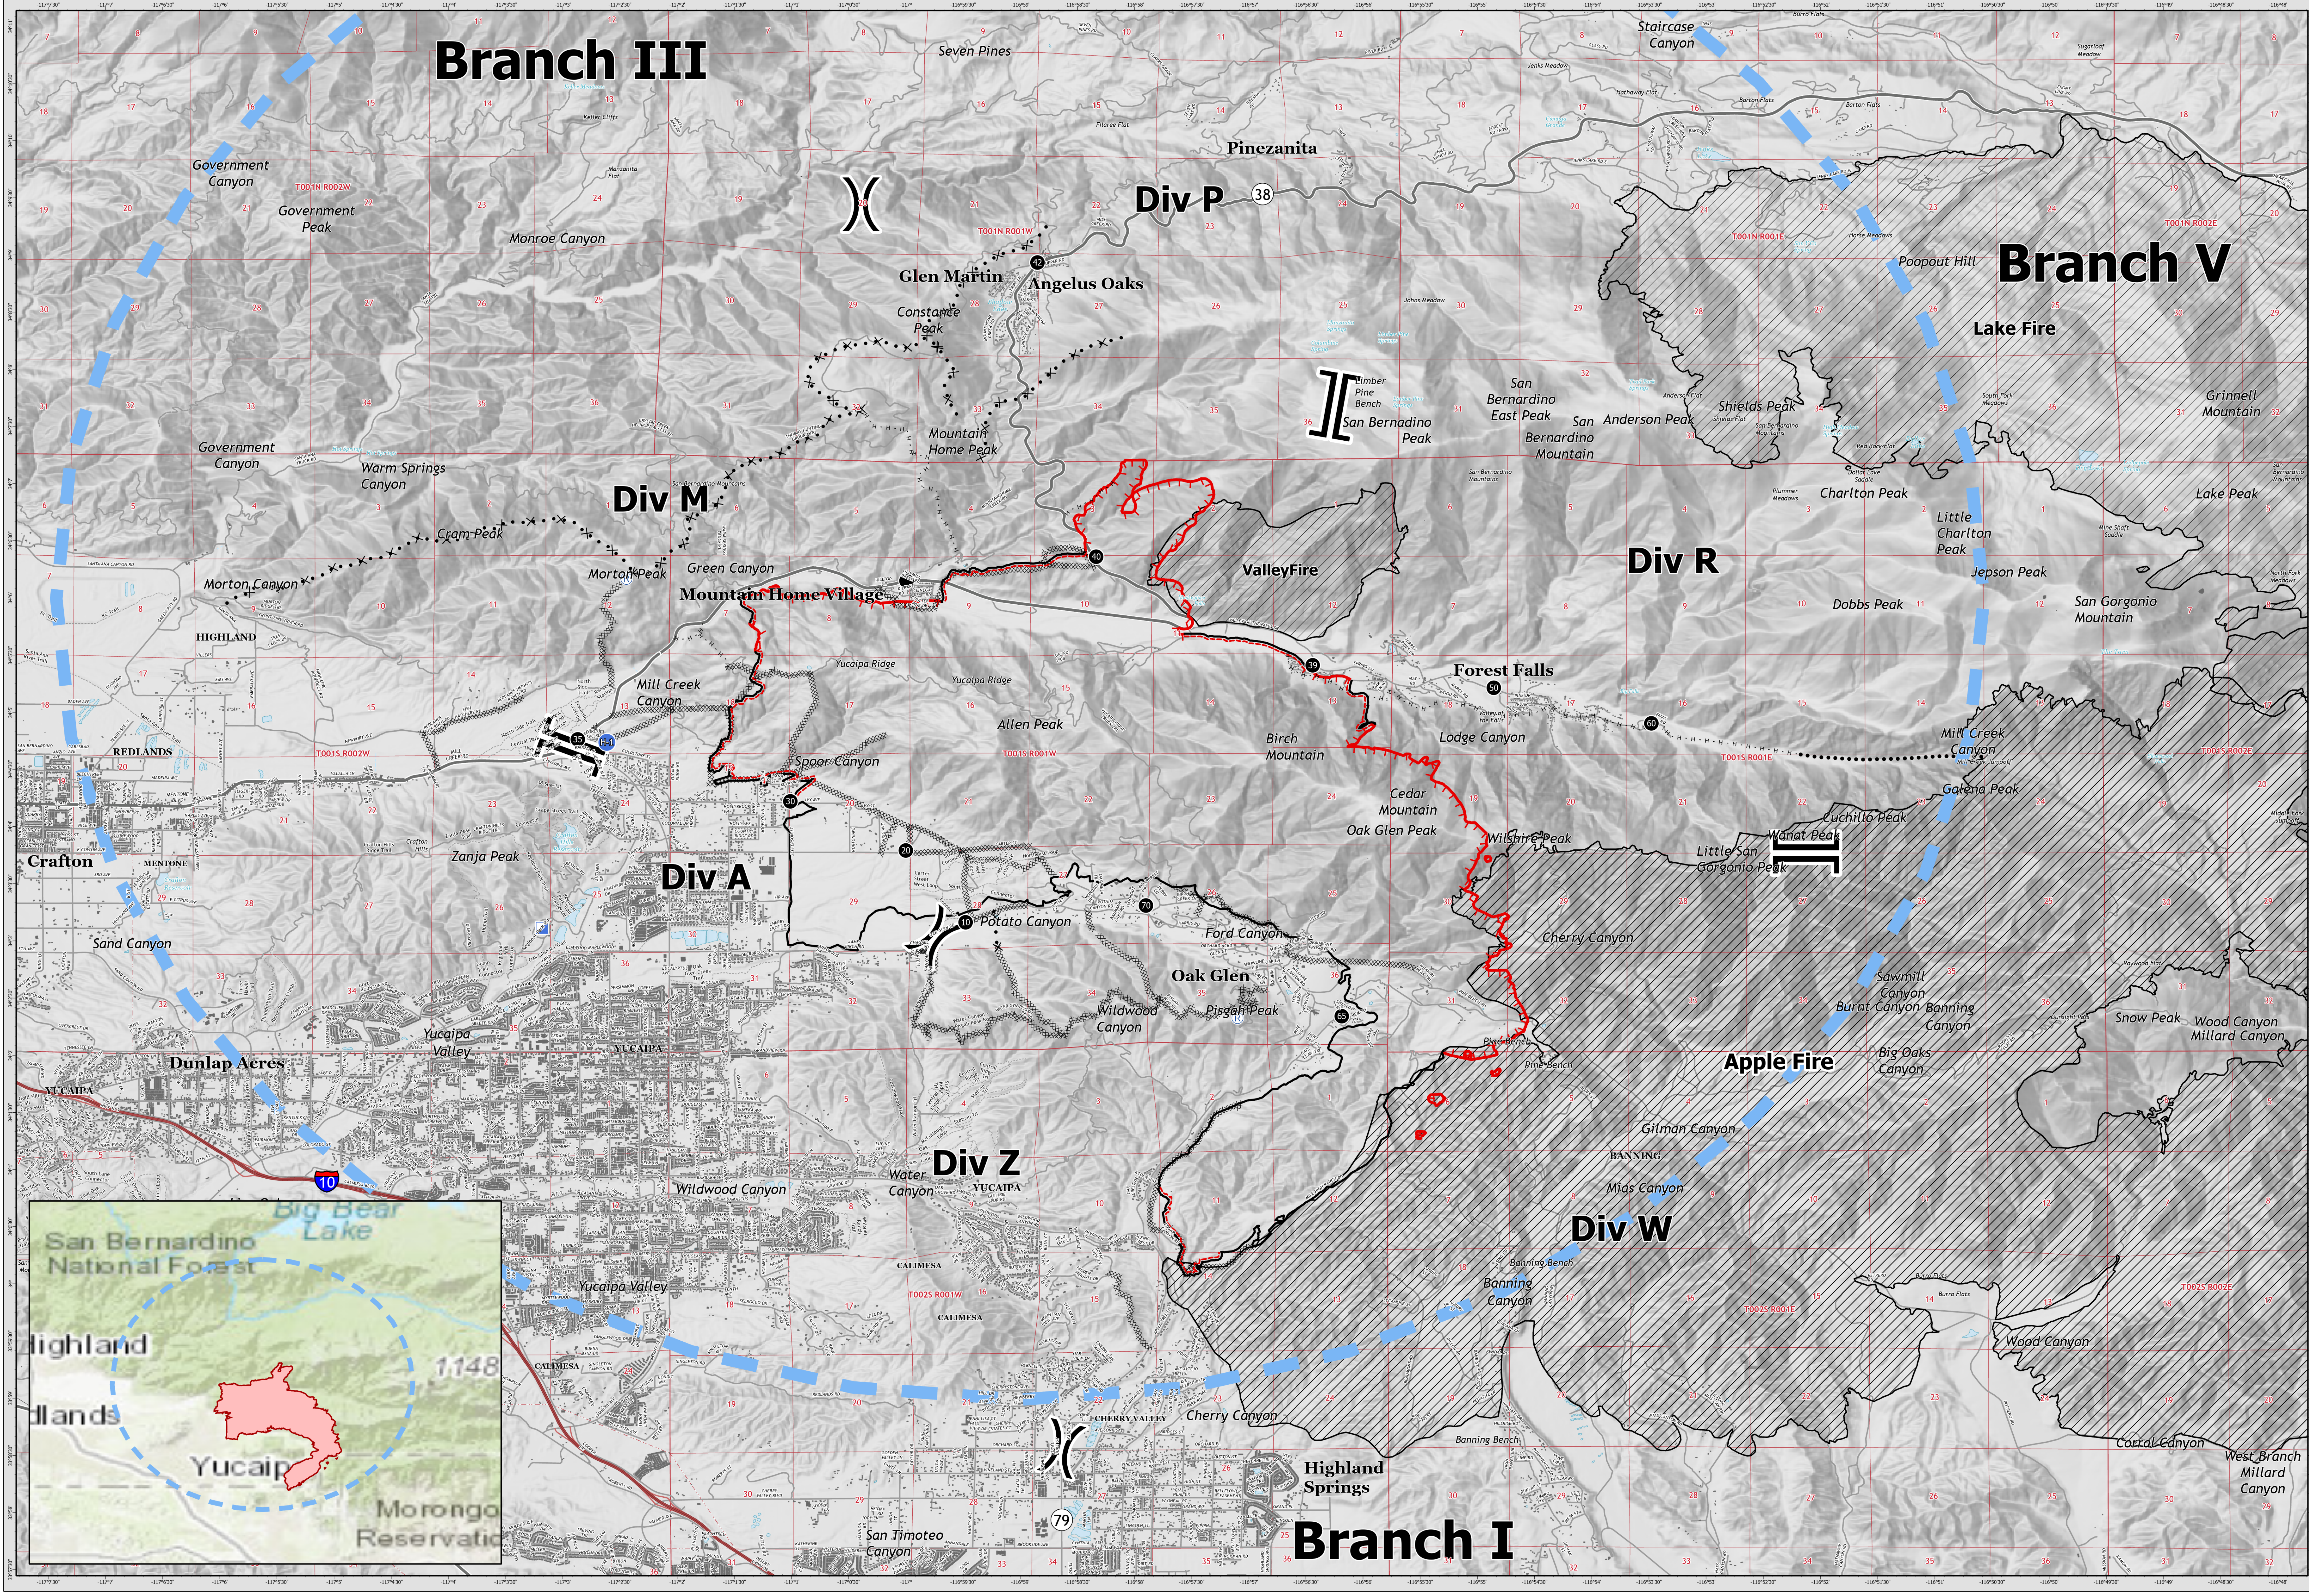

Branch III

Branch V

Branch I

- Drop Point
- Helispot
- Incident Command Post
- Ⓡ Repeater
- ⌘ Division Break

- ⌘ Branch Break
- Uncontrolled Fire Edge
- Contained Line
- ⋯ Completed Dozer Line
- Completed Hand Line

- ⋯ Proposed Dozer Line
- ⋯ Planned Secondary Line
- Temporary Flight Restriction
- Other
- ▨ 2020 Apple Fire

AIR OPERATIONS
 EL DORADO
 CA-BDU-012925
 09/12/2020

0 0.5 1 1.5 2 Miles
 1:32,000
 Map Updated: 9/11/2020 10:45