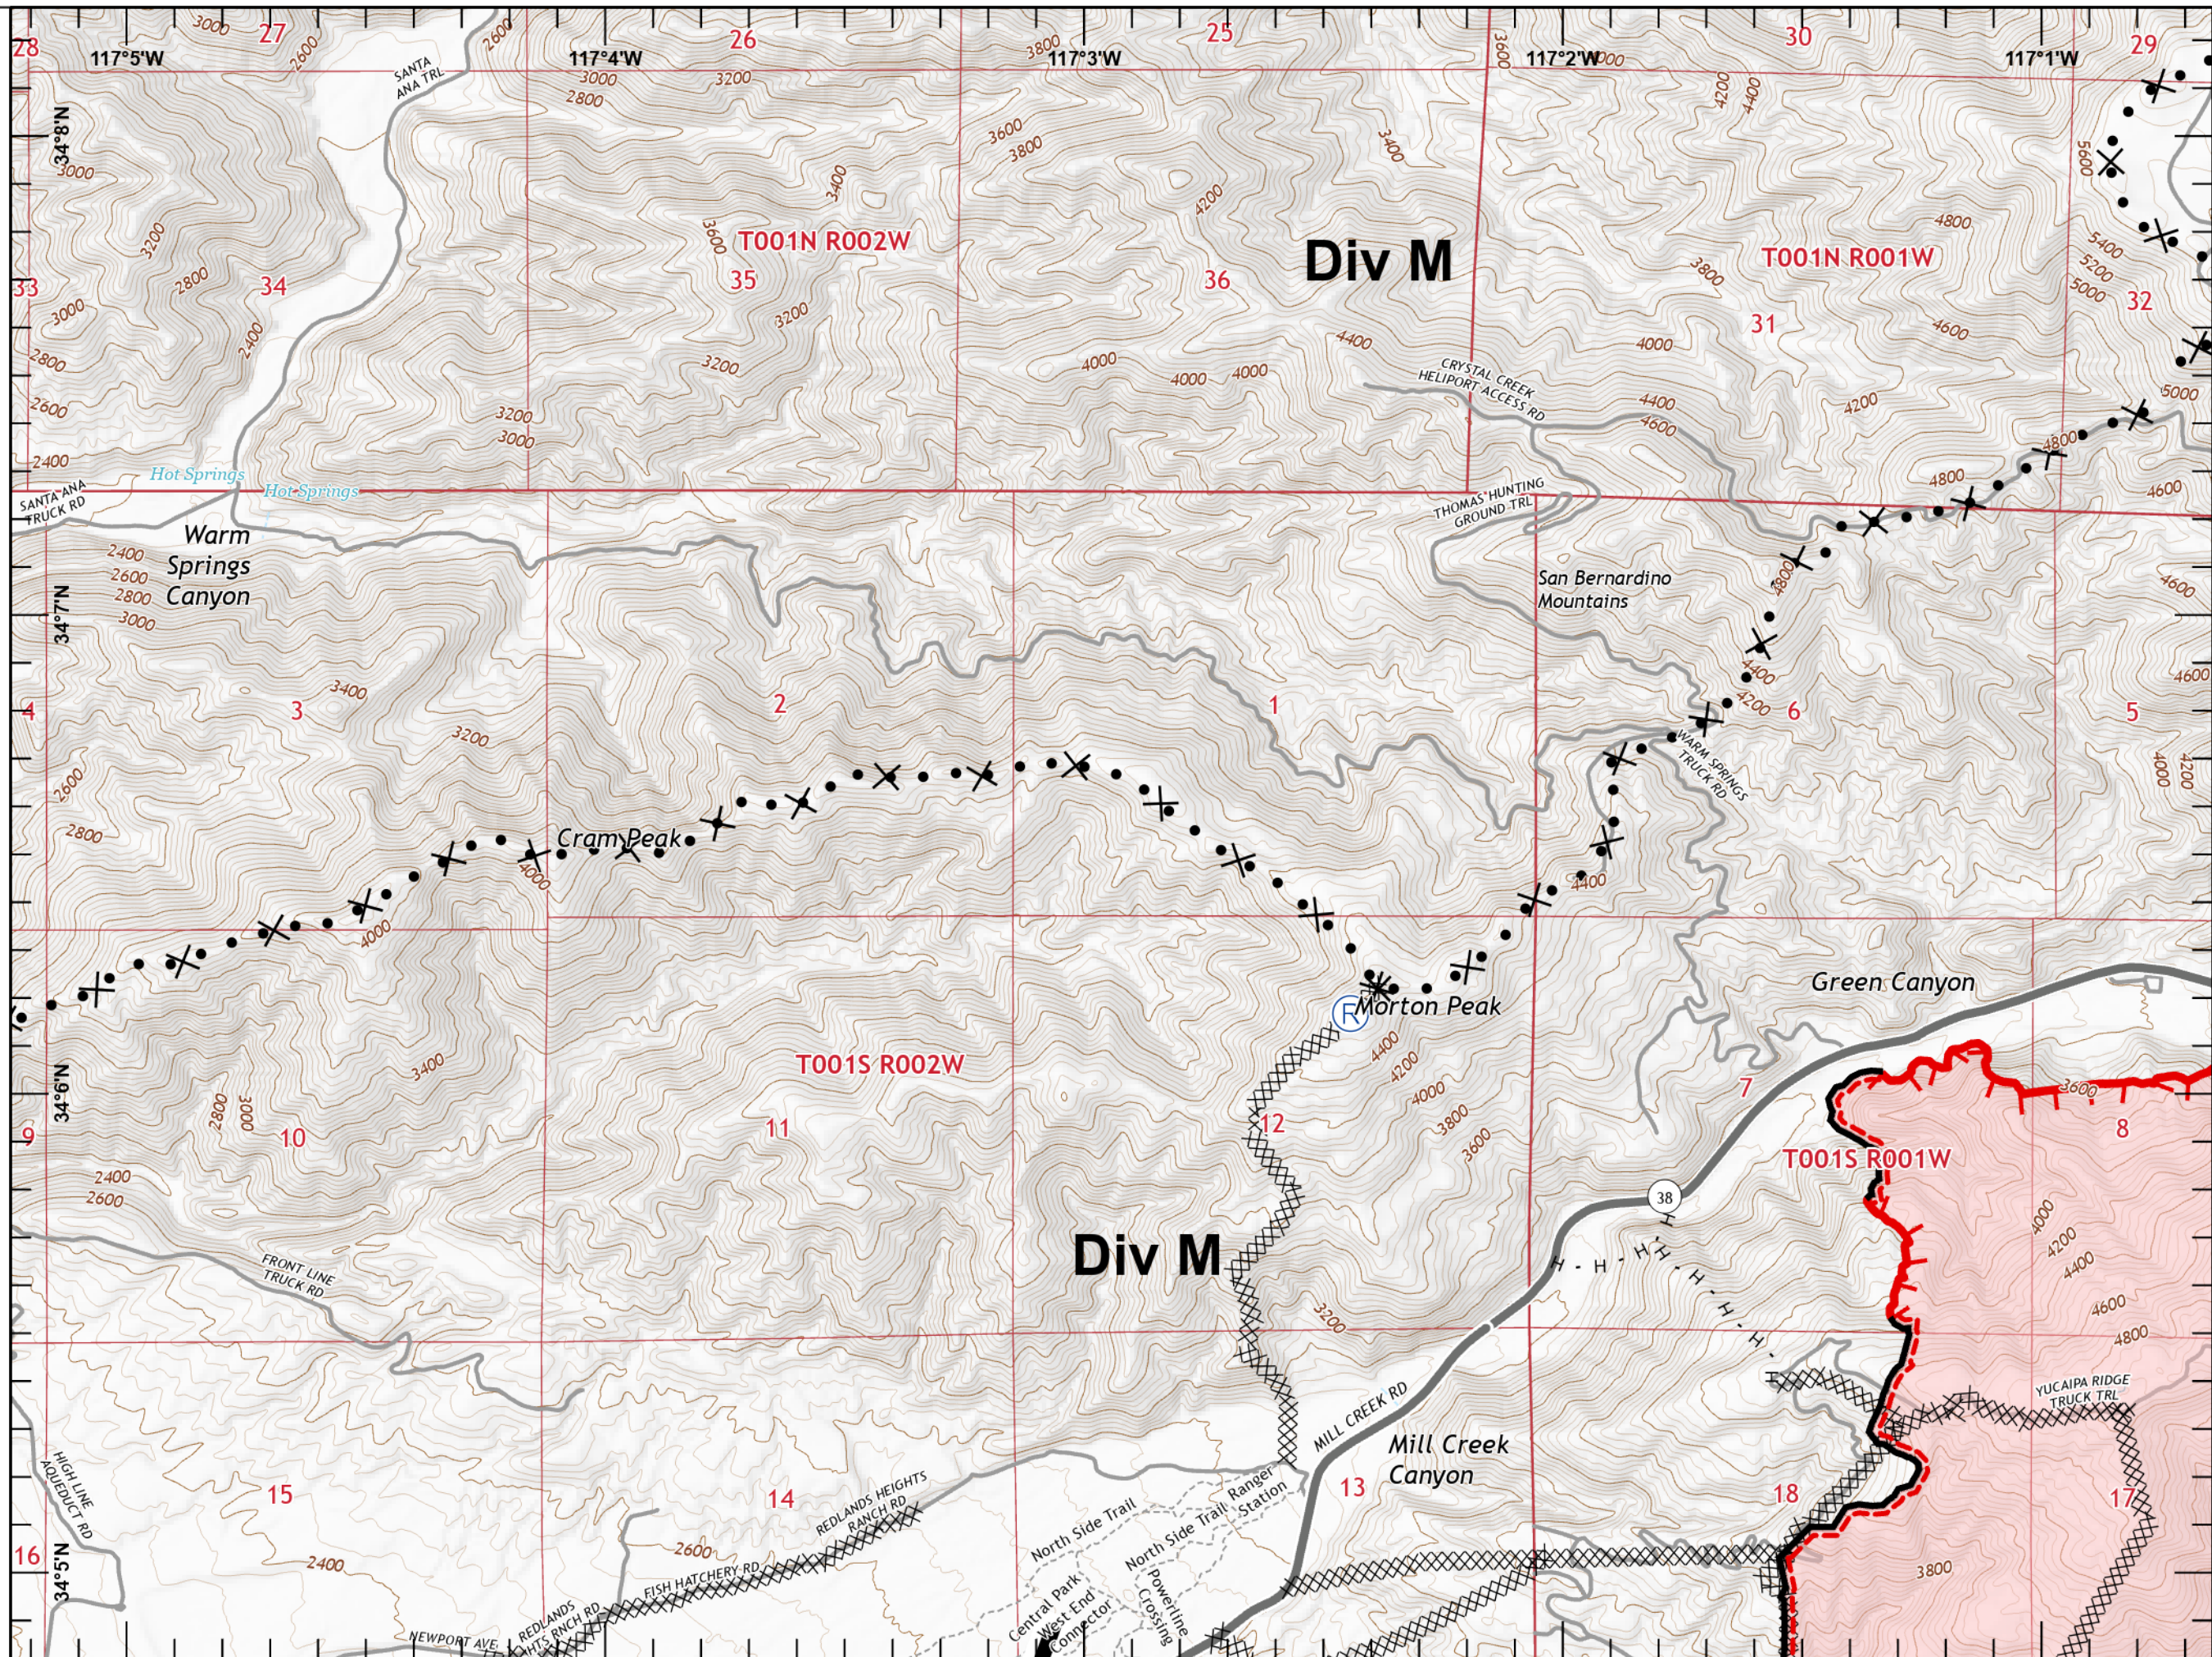

# IAP SOUTH EL DORADO

CA-BDU-012925

09/12/2020

Page 1 of 10

Page Name: INDEX

- Uncontrolled Fire Edge
- Contained Line
- Completed Dozer Line
- Completed Hand Line
- Proposed Dozer Line
- Planned Secondary Line
- Temporary Flight Restriction
- Other
- Wildfire Daily Fire Perimeter

# IAP SOUTH EL DORADO

CA-BDU-012925

09/12/2020

Page 2 of 10

Page Name: A1

-  Uncontrolled Fire Edge
-  Completed Dozer Line
-  Completed Hand Line
-  Proposed Dozer Line
-  Other
-  Wildfire Daily Fire Perimeter

# IAP SOUTH EL DORADO

CA-BDU-012925

09/12/2020

Page 3 of 10

Page Name: A2

-  Uncontrolled Fire Edge
-  Completed Dozer Line
-  Completed Hand Line
-  Proposed Dozer Line
-  Other
-  Wildfire Daily Fire Perimeter