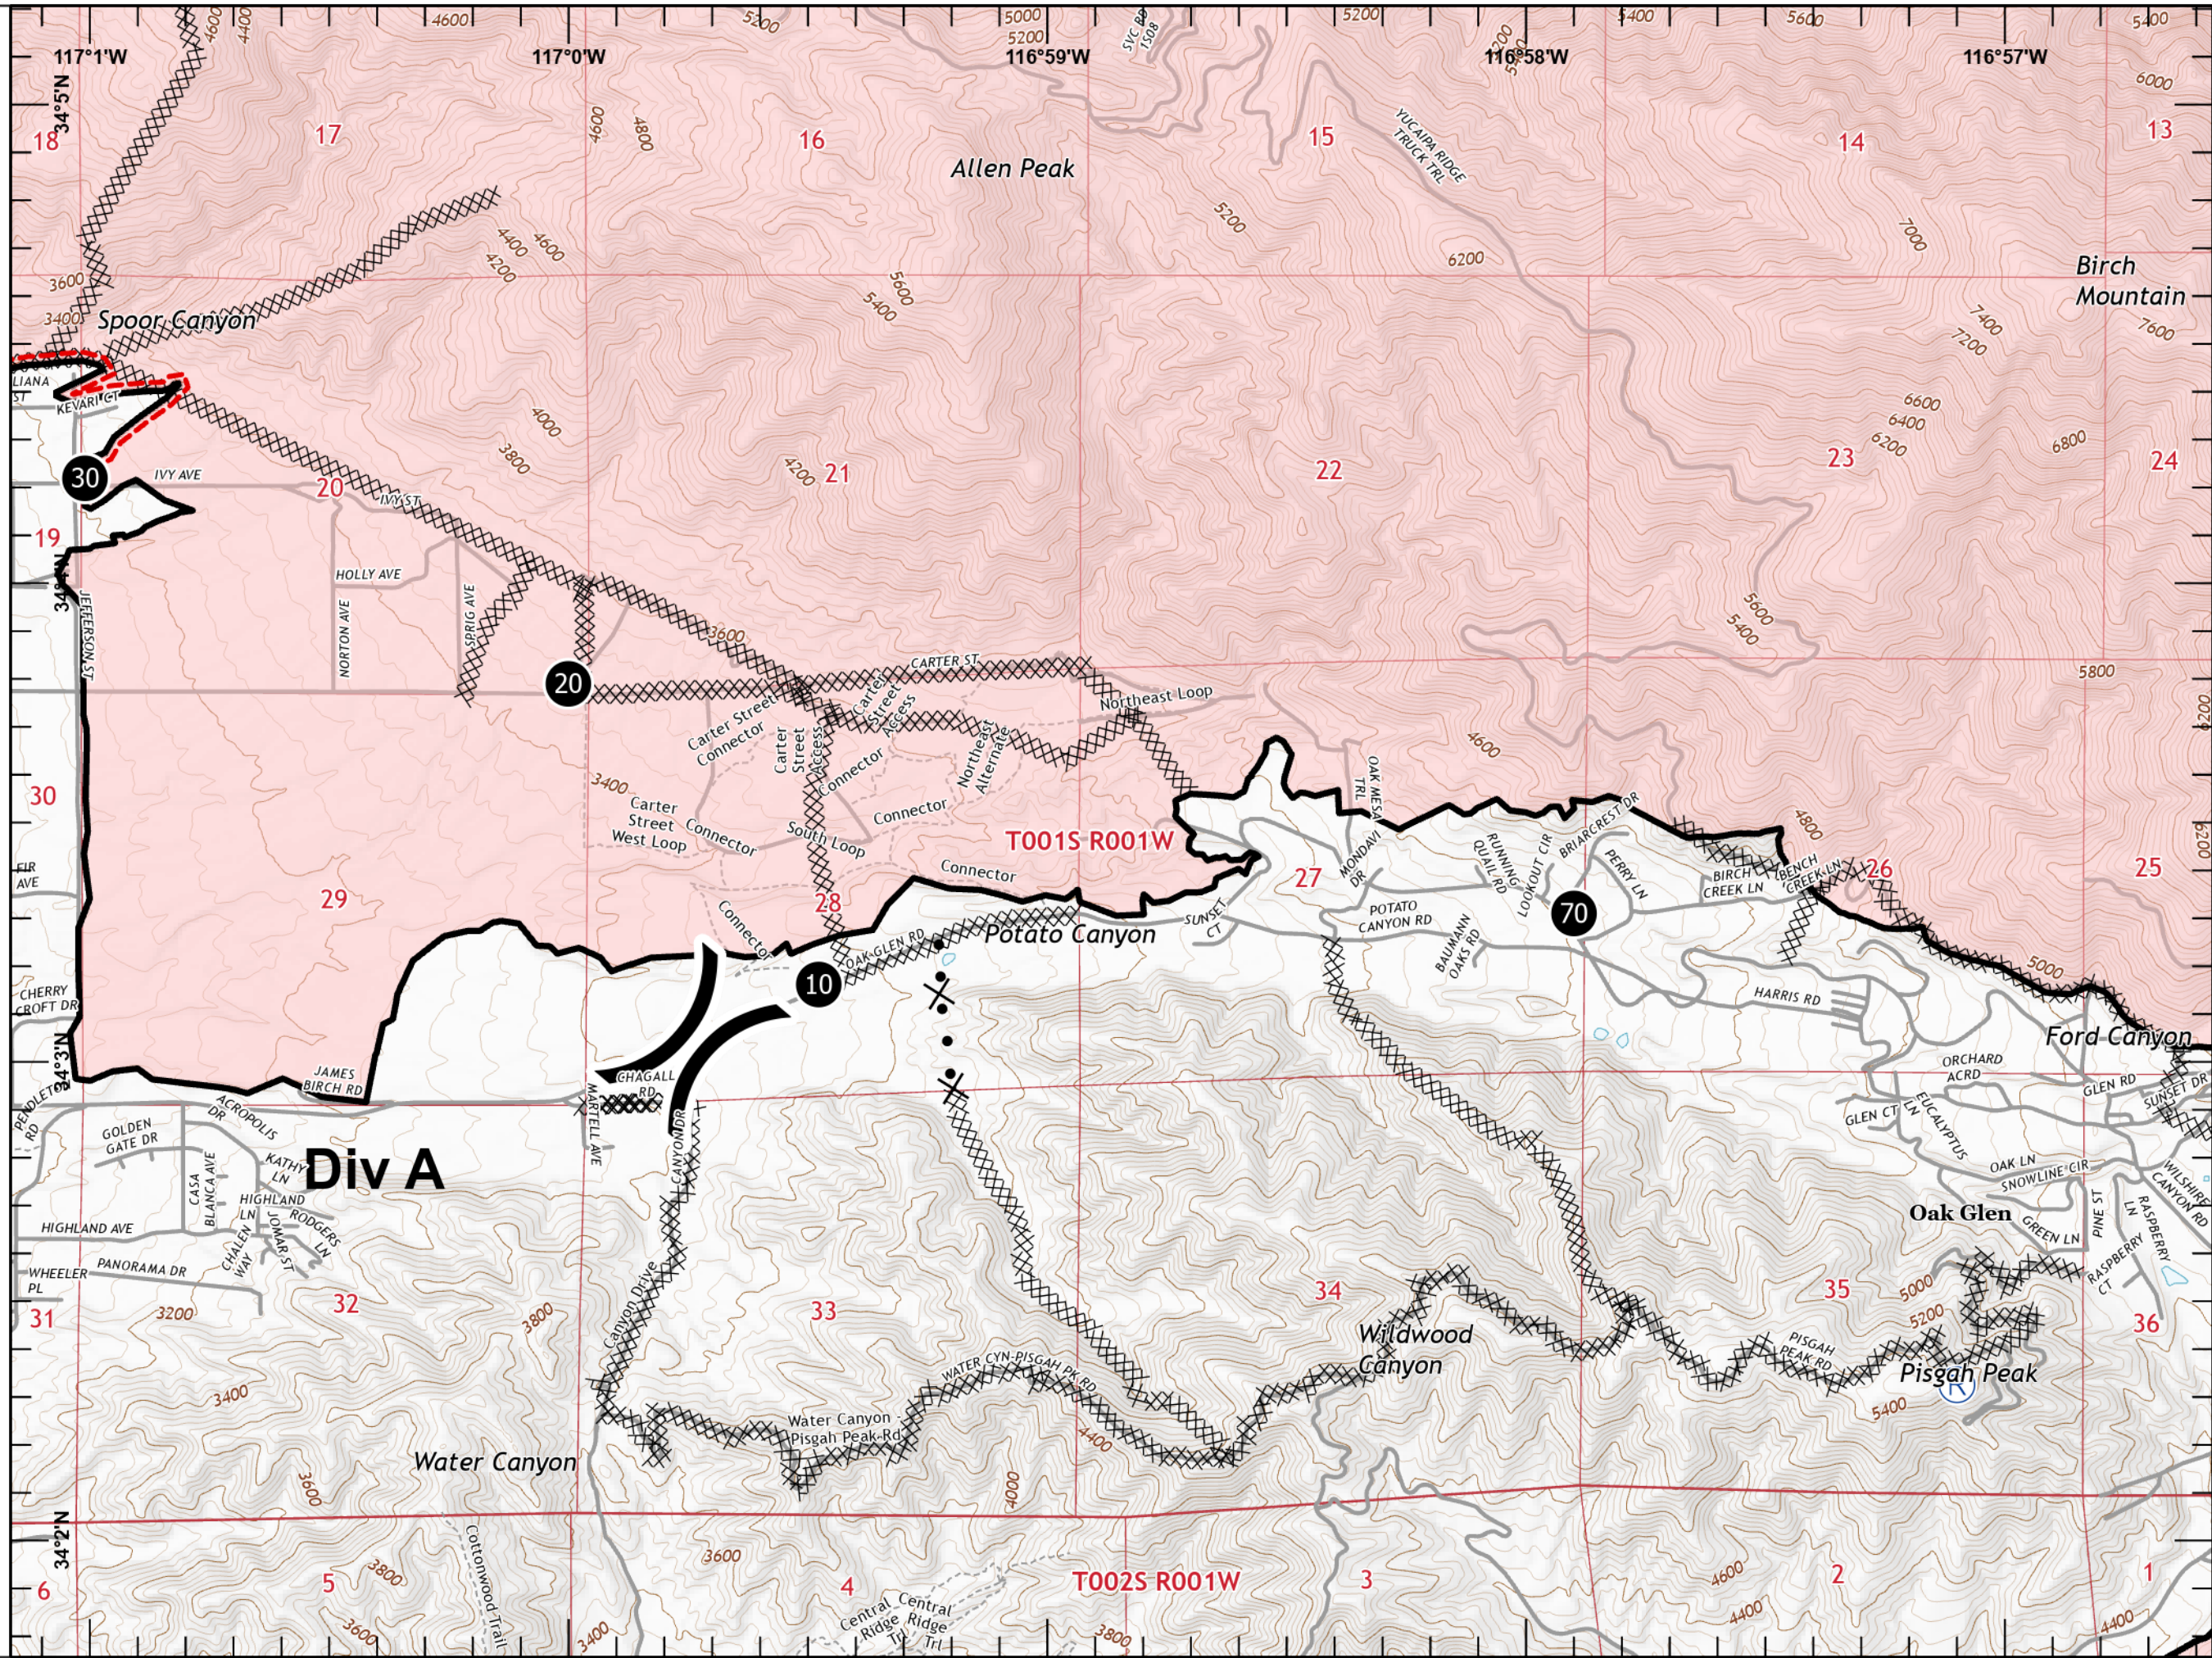

# IAP SOUTH EL DORADO

CA-BDU-012925

09/12/2020

Page 1 of 10

Page Name: INDEX

- Uncontrolled Fire Edge
- Contained Line
- Completed Dozer Line
- Completed Hand Line
- Proposed Dozer Line
- Planned Secondary Line
- Temporary Flight Restriction
- Other
- Wildfire Daily Fire Perimeter

# IAP SOUTH EL DORADO

CA-BDU-012925

09/12/2020

Page 5 of 10

Page Name: B1

-  Contained Line
-  Completed Dozer Line
-  Other
-  Wildfire Daily Fire Perimeter

1:24,000

Last Updated  
9/11/2020  
23:00

# IAP SOUTH EL DORADO

CA-BDU-012925

09/12/2020

Page 6 of 10

Page Name: B2

- Contained Line
- ⊗⊗ Completed Dozer Line
- ×• Proposed Dozer Line
- Other
- Wildfire Daily Fire Perimeter

1:24,000

Last Updated  
9/11/2020  
23:00

# IAP SOUTH EL DORADO

CA-BDU-012925

09/12/2020

Page 7 of 10

Page Name: B3

- Uncontrolled Fire Edge
- Contained Line
- Completed Dozer Line
- Completed Hand Line
- Other
- Wildfire Daily Fire Perimeter

1:24,000