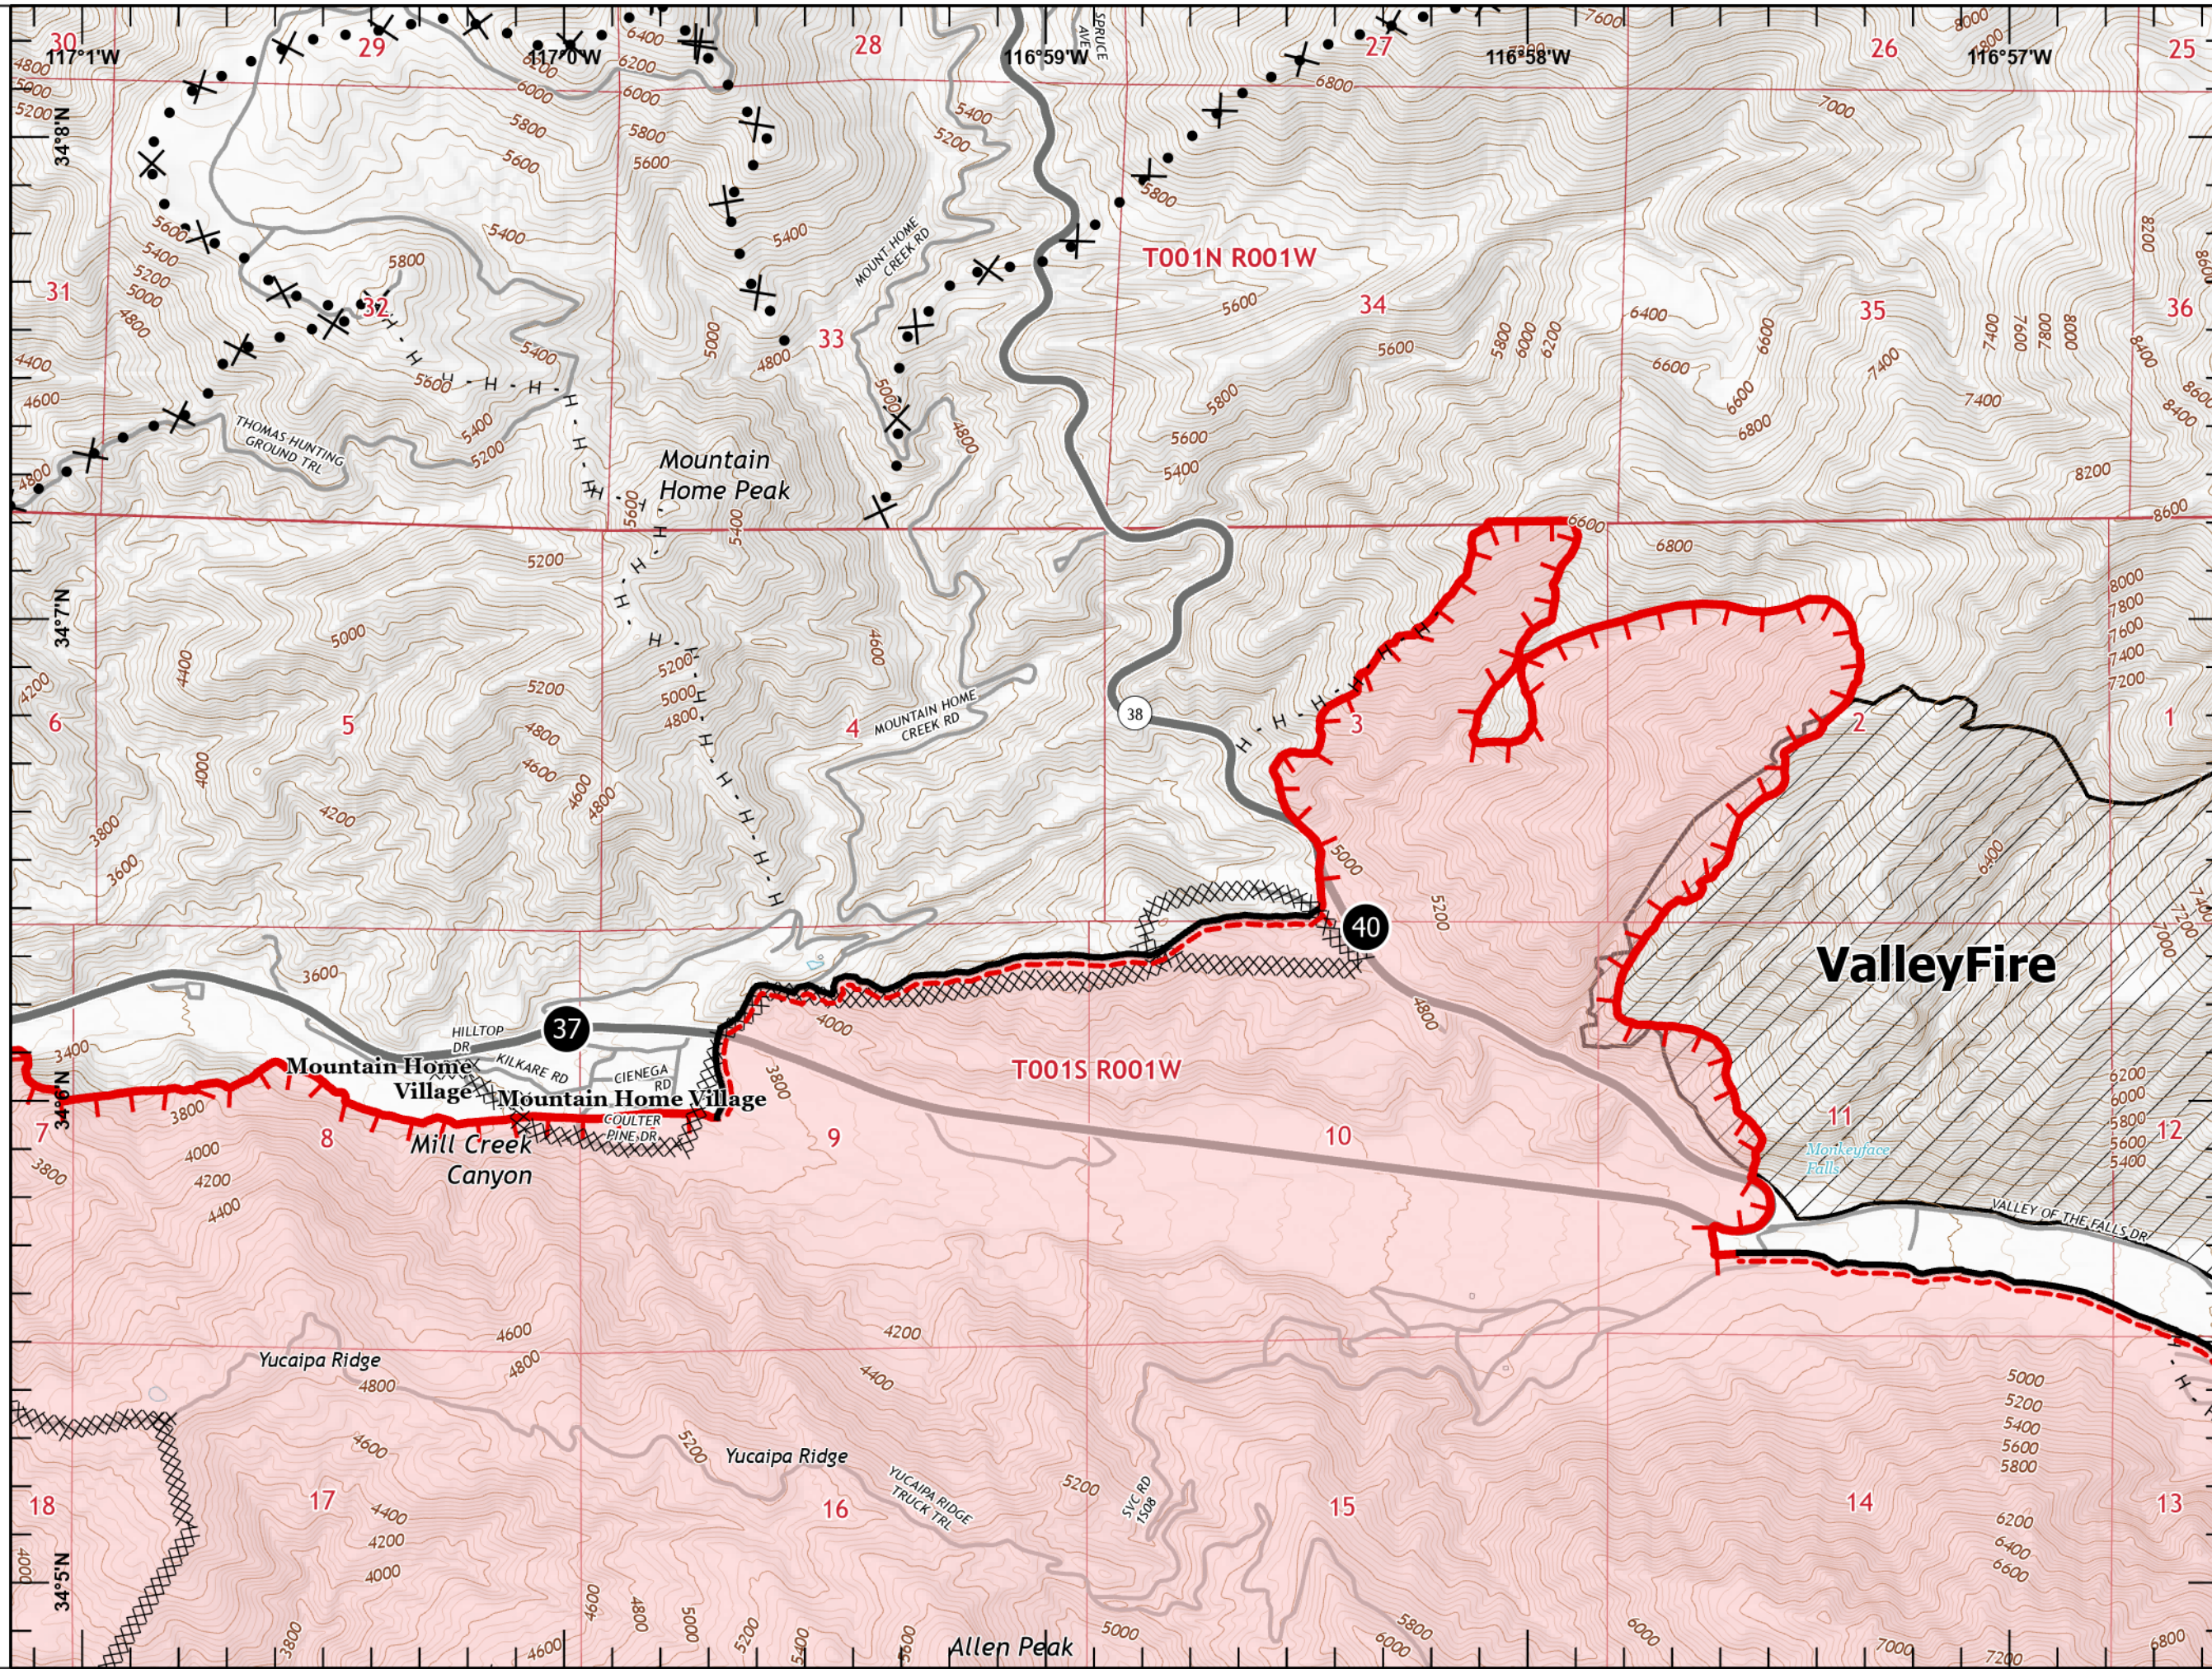

# IAP SOUTH EL DORADO

CA-BDU-012925

09/12/2020

Page 1 of 10

Page Name: INDEX

- Uncontrolled Fire Edge
- Contained Line
- Completed Dozer Line
- Completed Hand Line
- Proposed Dozer Line
- Planned Secondary Line
- Temporary Flight Restriction
- Other
- Wildfire Daily Fire Perimeter

# IAP SOUTH EL DORADO

CA-BDU-012925

09/12/2020

Page 2 of 10

Page Name: A1

-  Uncontrolled Fire Edge
-  Completed Dozer Line
-  Completed Hand Line
-  Proposed Dozer Line
-  Other
-  Wildfire Daily Fire Perimeter

# IAP SOUTH EL DORADO

CA-BDU-012925

09/12/2020

Page 3 of 10

Page Name: A2

-  Uncontrolled Fire Edge
-  Completed Dozer Line
-  Completed Hand Line
-  Proposed Dozer Line
-  Other
-  Wildfire Daily Fire Perimeter

# IAP SOUTH EL DORADO

CA-BDU-012925

09/12/2020

Page 5 of 10

Page Name: B1

-  Contained Line
-  Completed Dozer Line
-  Other
-  Wildfire Daily Fire Perimeter

1:24,000

Last Updated  
9/11/2020  
23:00