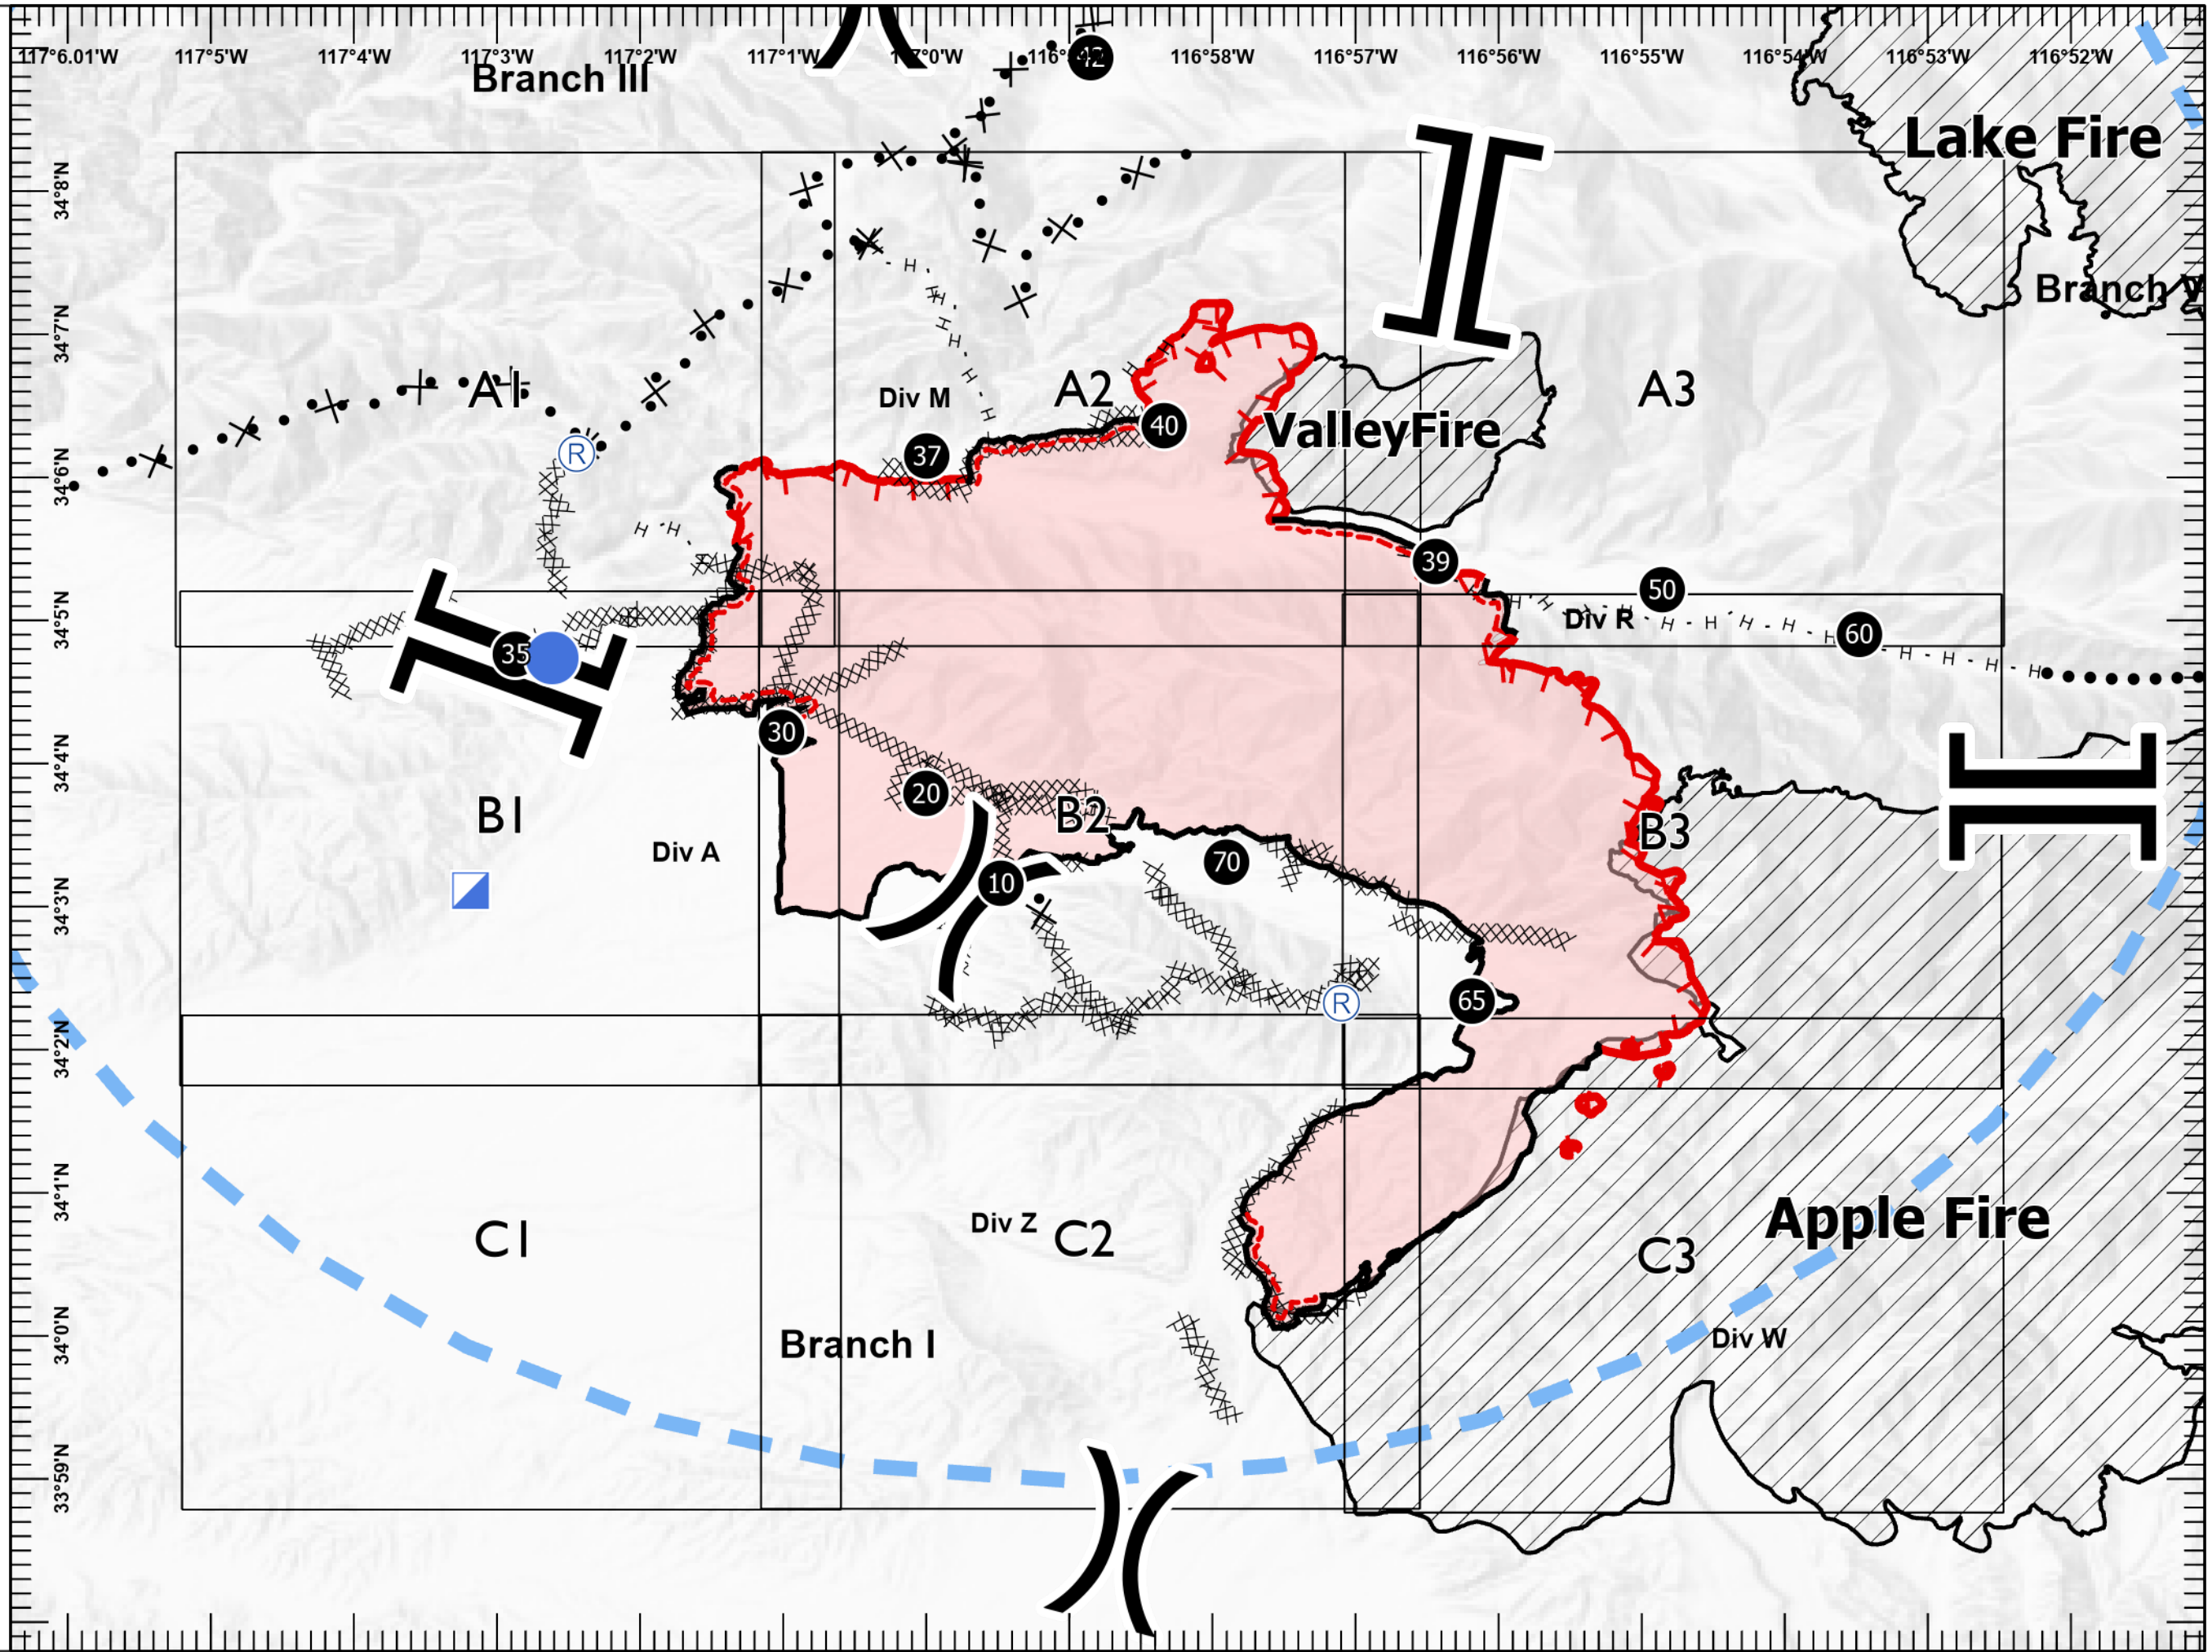

# IAP SOUTH EL DORADO

CA-BDU-012925

09/12/2020

Page 1 of 10

Page Name: INDEX

- Uncontrolled Fire Edge
- Contained Line
- Completed Dozer Line
- Completed Hand Line
- Proposed Dozer Line
- Planned Secondary Line
- Temporary Flight Restriction
- Other
- Wildfire Daily Fire Perimeter

# IAP SOUTH EL DORADO

CA-BDU-012925

09/12/2020

Page 2 of 10

Page Name: A1

-  Uncontrolled Fire Edge
-  Completed Dozer Line
-  Completed Hand Line
-  Proposed Dozer Line
-  Other
-  Wildfire Daily Fire Perimeter

# IAP SOUTH EL DORADO

CA-BDU-012925

09/12/2020

Page 3 of 10

Page Name: A2

-  Uncontrolled Fire Edge
-  Completed Dozer Line
-  Completed Hand Line
-  Proposed Dozer Line
-  Other
-  Wildfire Daily Fire Perimeter