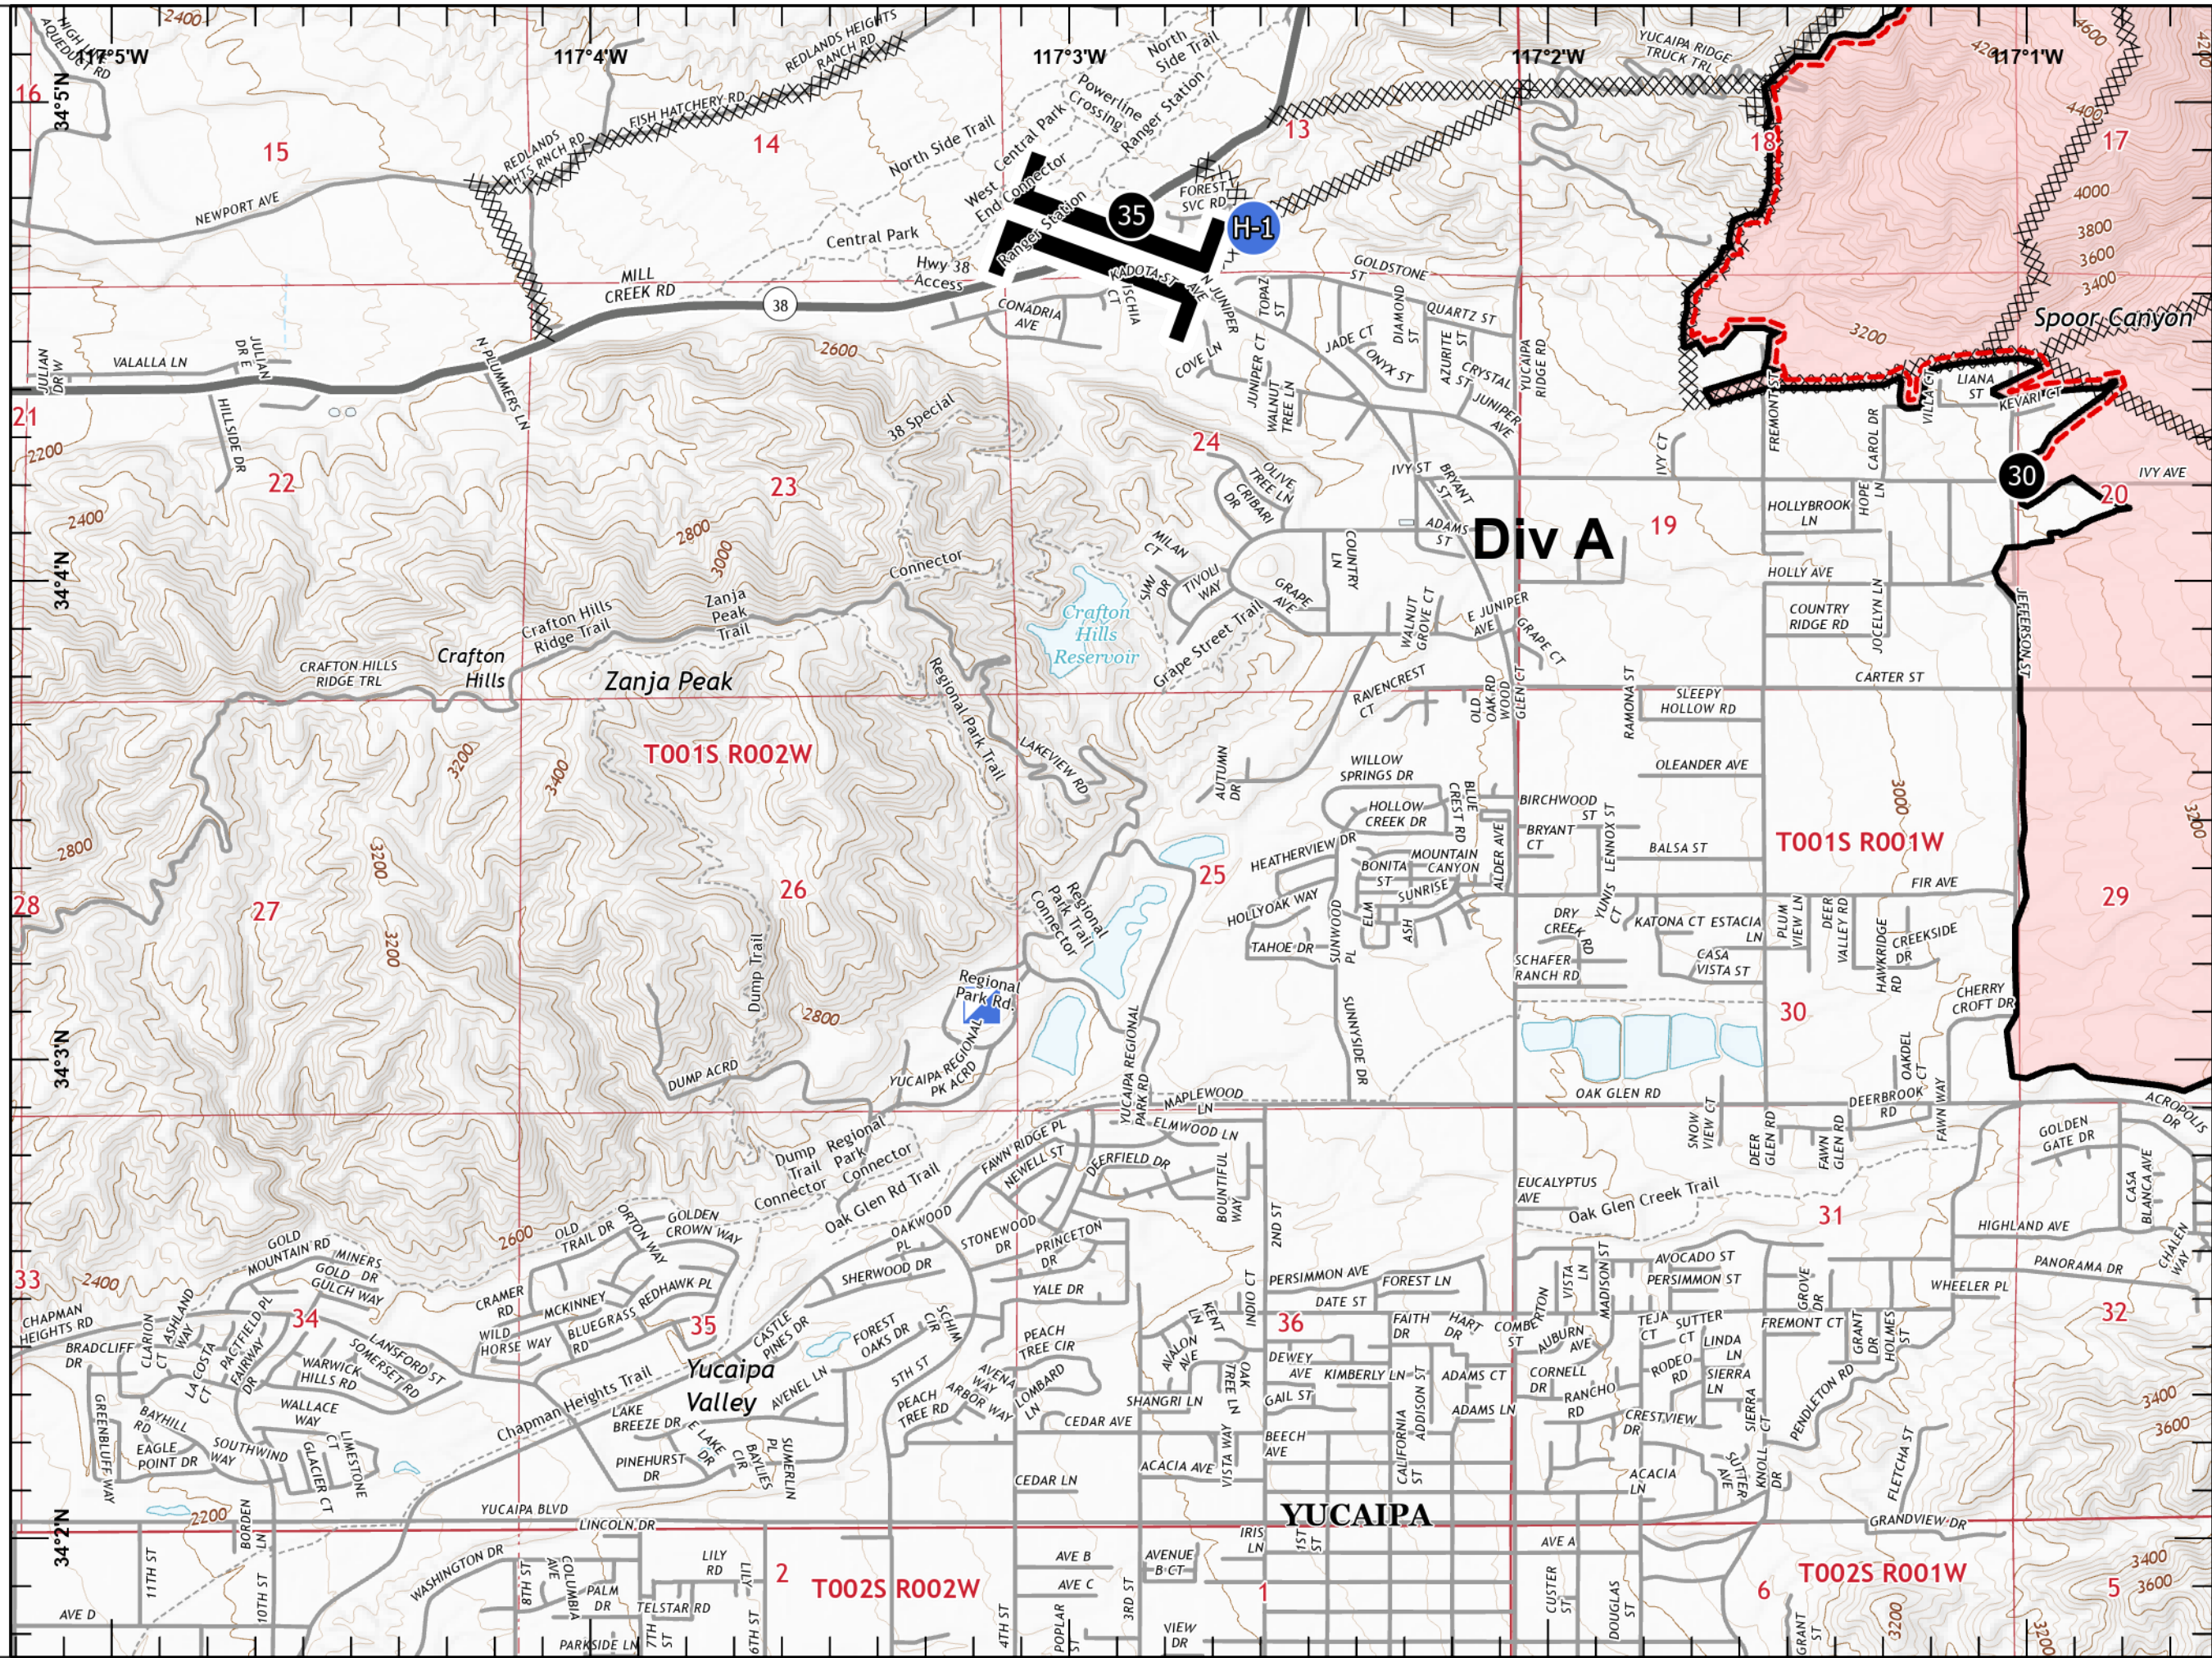

# IAP SOUTH EL DORADO

CA-BDU-012925

09/12/2020

Page 1 of 10

Page Name: INDEX

- Uncontrolled Fire Edge
- Contained Line
- Completed Dozer Line
- Completed Hand Line
- Proposed Dozer Line
- Planned Secondary Line
- Temporary Flight Restriction
- Other
- Wildfire Daily Fire Perimeter

# IAP SOUTH EL DORADO

CA-BDU-012925

09/12/2020

Page 5 of 10

Page Name: B1

-  Contained Line
-  Completed Dozer Line
-  Other
-  Wildfire Daily Fire Perimeter

1:24,000

Last Updated  
9/11/2020  
23:00

# IAP SOUTH EL DORADO

CA-BDU-012925

09/12/2020

Page 6 of 10

Page Name: B2

- Contained Line
- ⊗⊗ Completed Dozer Line
- ×• Proposed Dozer Line
- Other
- Wildfire Daily Fire Perimeter

1:24,000

Last Updated  
9/11/2020  
23:00