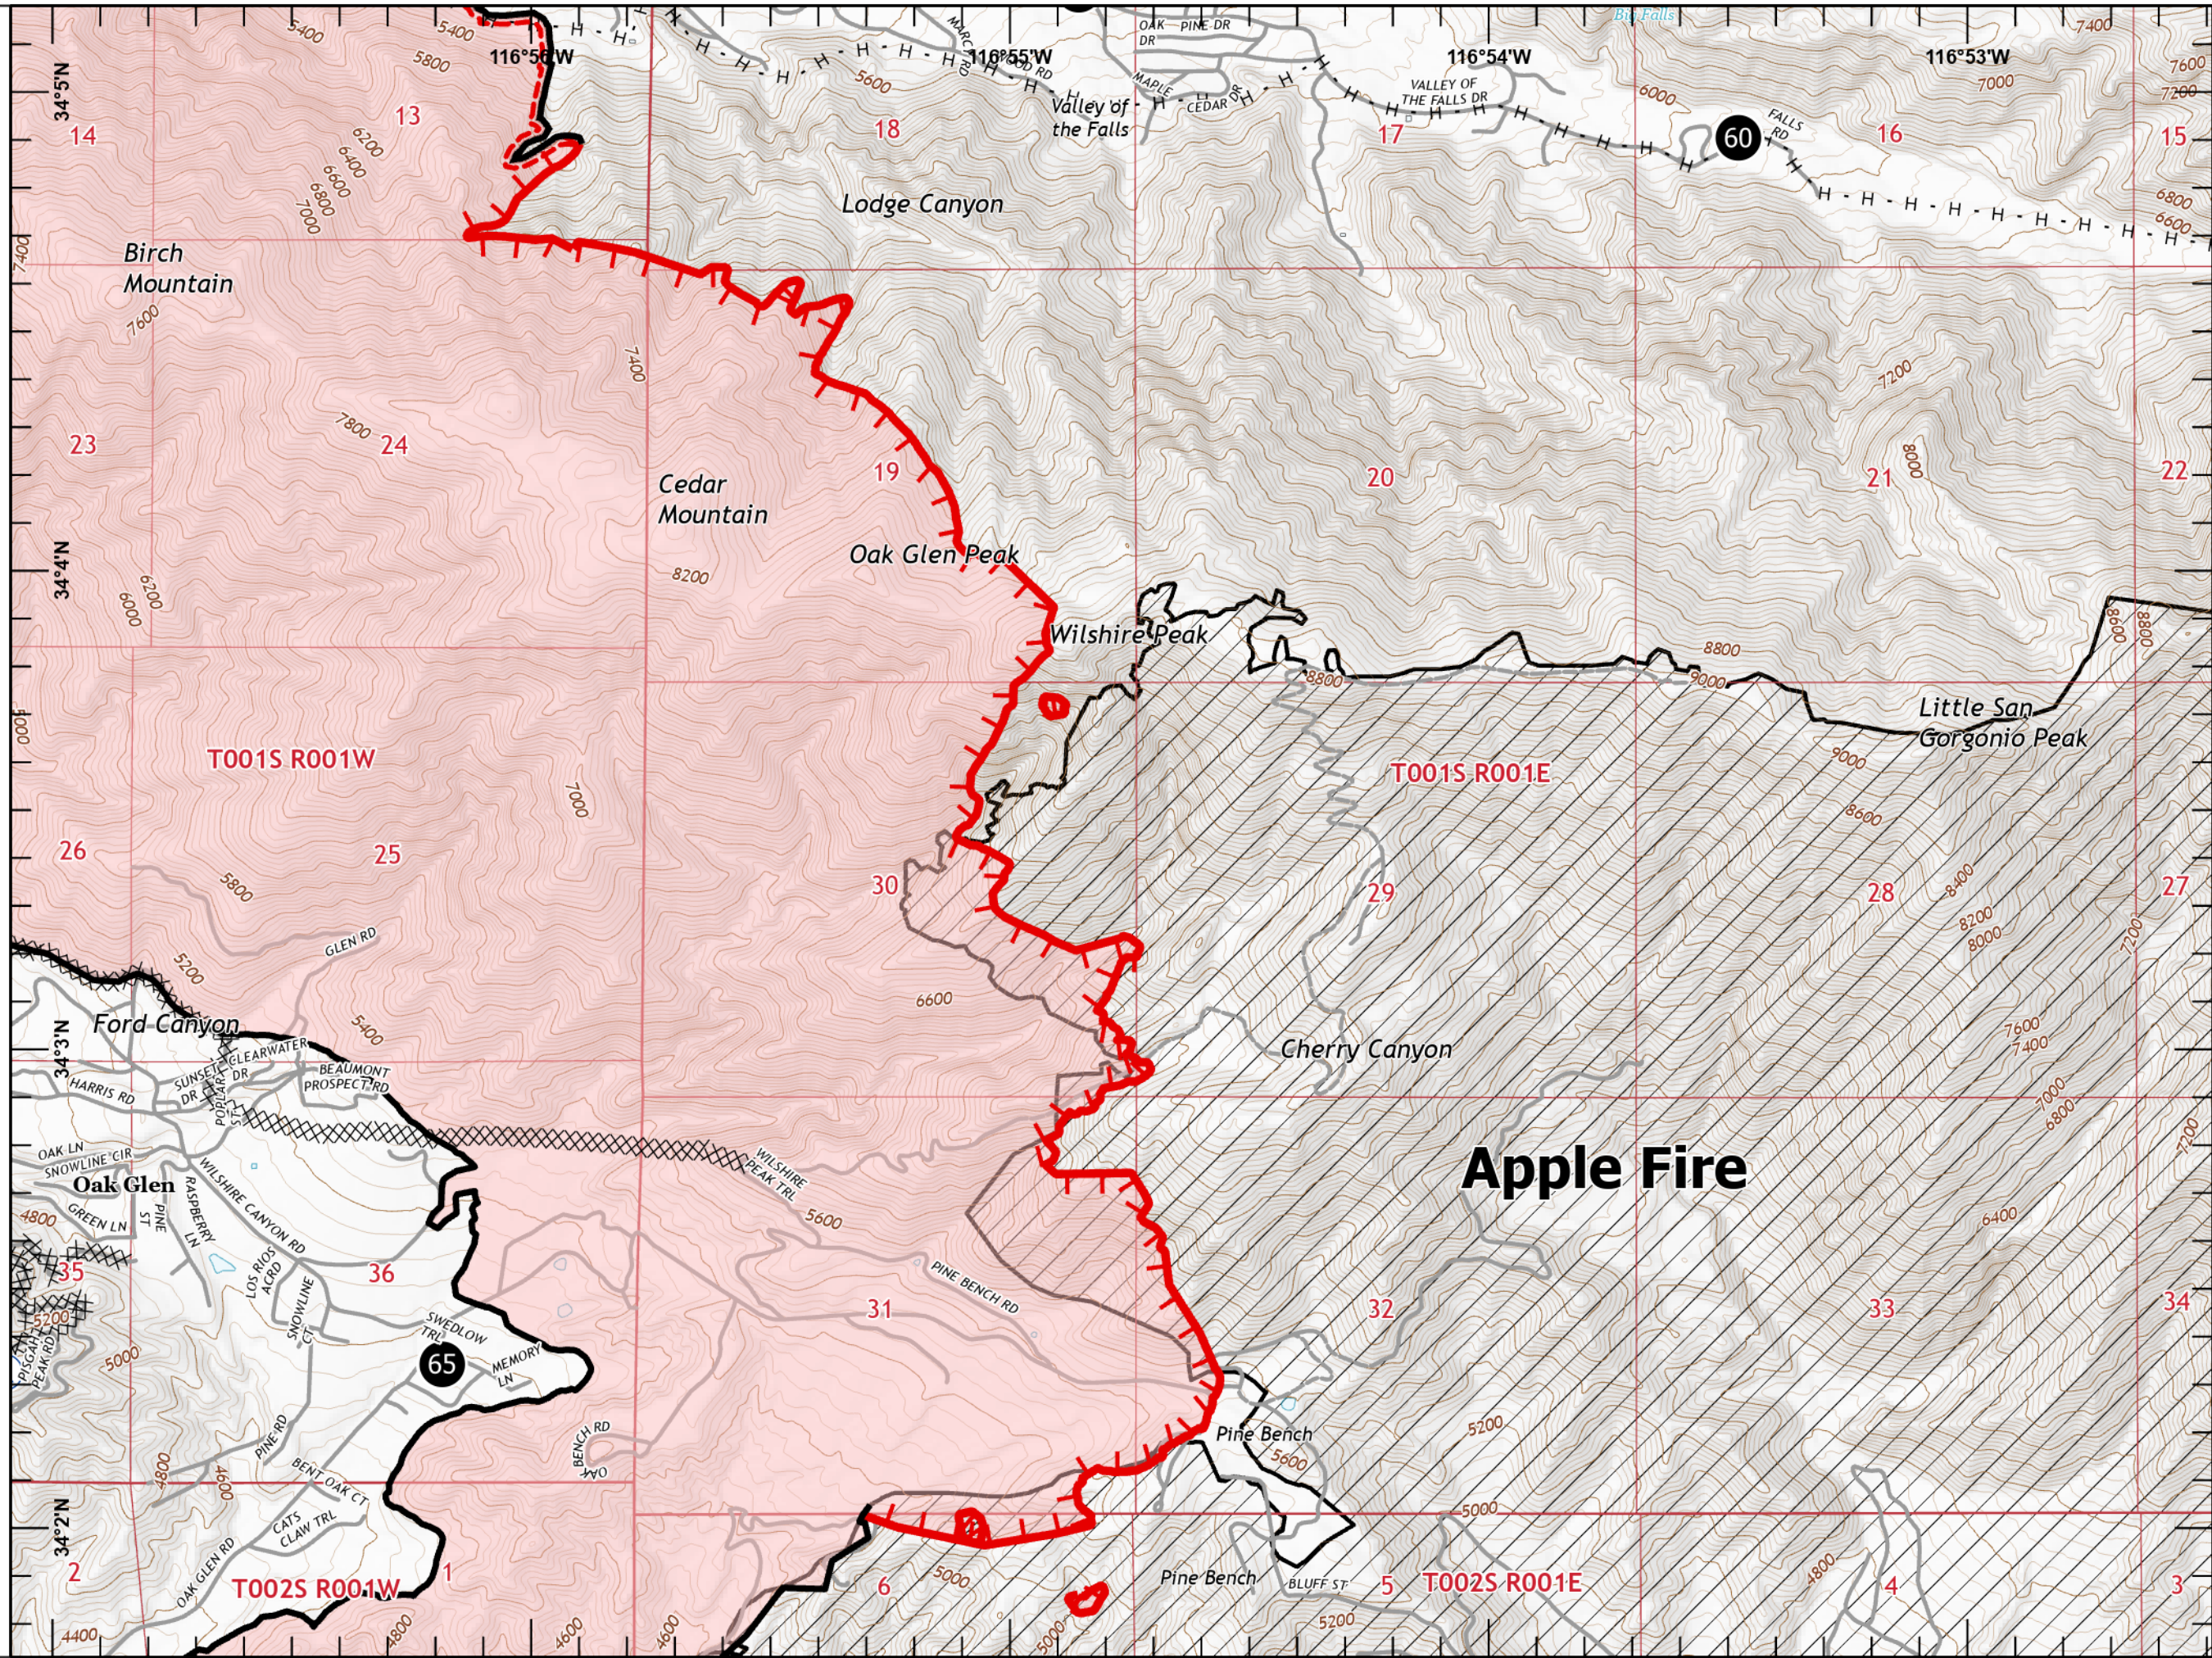

# IAP SOUTH EL DORADO

CA-BDU-012925

09/12/2020

Page 6 of 10

Page Name: B2

- Contained Line
- ⊗⊗ Completed Dozer Line
- ×• Proposed Dozer Line
- Other
- Wildfire Daily Fire Perimeter

1:24,000

Last Updated  
9/11/2020  
23:00

# IAP SOUTH EL DORADO

CA-BDU-012925

09/12/2020

Page 7 of 10

Page Name: B3

- Uncontrolled Fire Edge
- Contained Line
- Completed Dozer Line
- Completed Hand Line
- Other
- Wildfire Daily Fire Perimeter

1:24,000