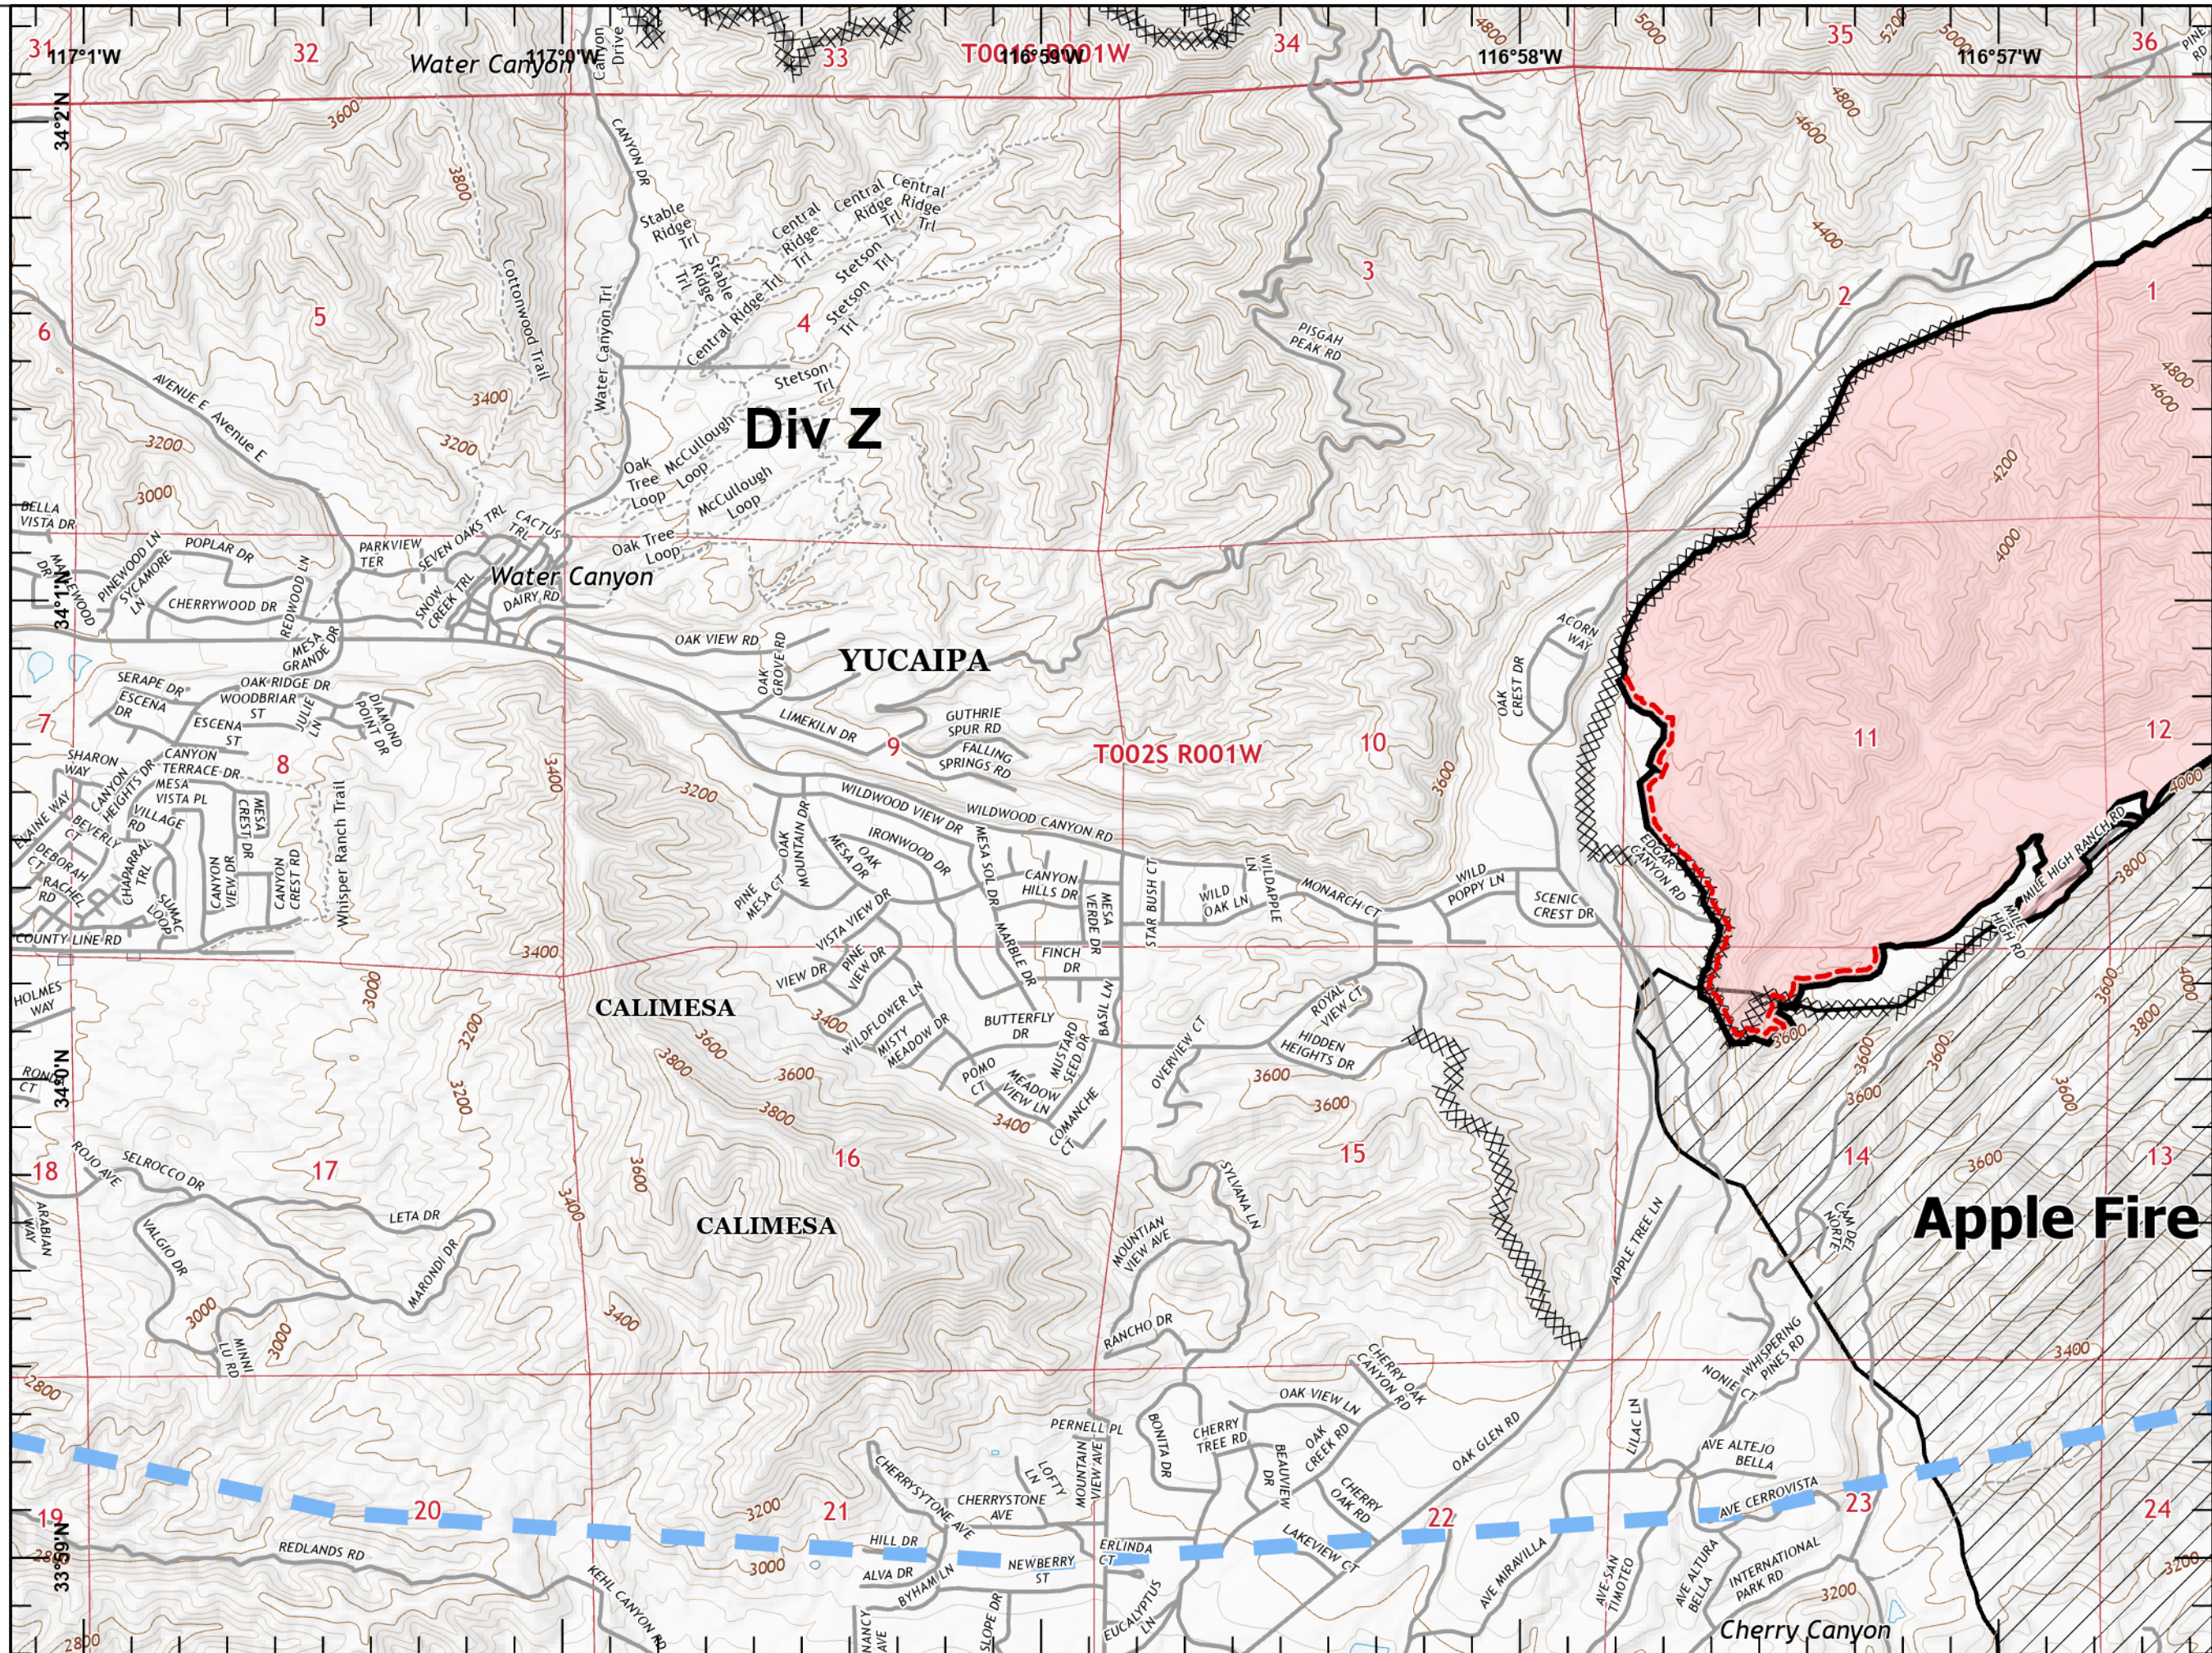

# IAP SOUTH EL DORADO

CA-BDU-012925

09/12/2020

Page 9 of 10

Page Name: C2

-  Contained Line
-  Completed Dozer Line
-  Temporary Flight Restriction
-  Other
-  Wildfire Daily Fire Perimeter