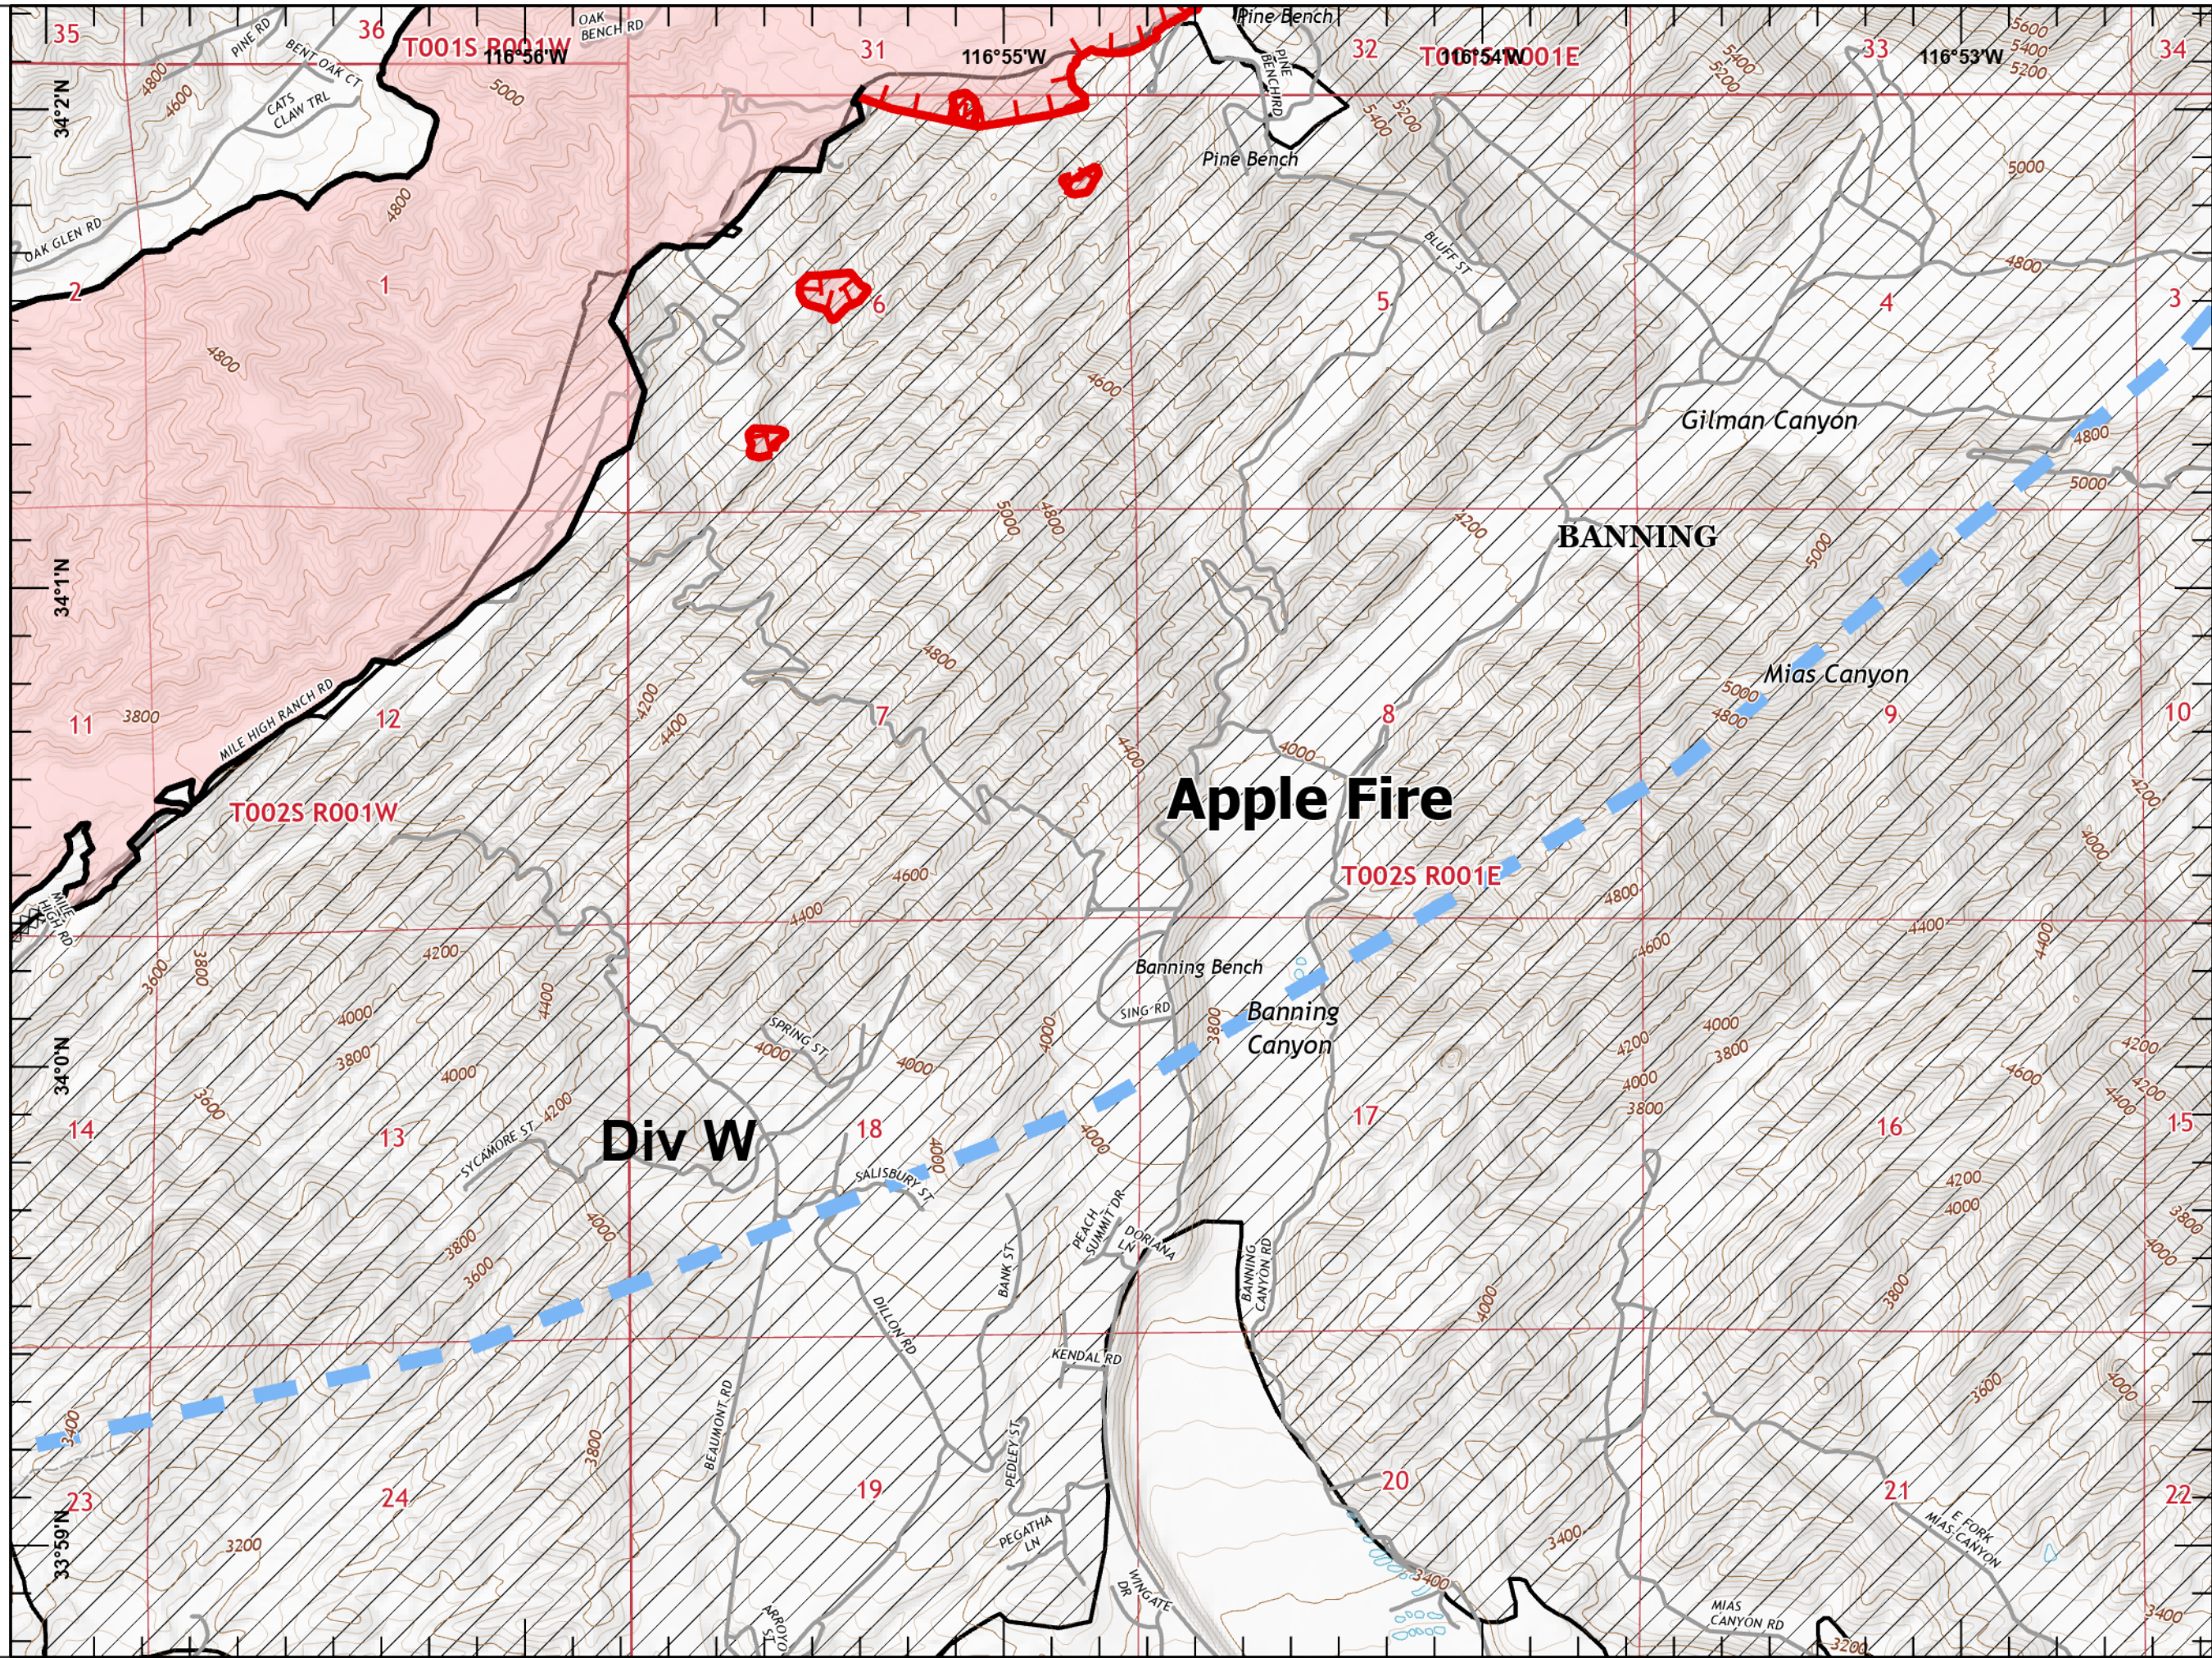

# IAP SOUTH EL DORADO

CA-BDU-012925

09/12/2020

Page 10 of 10

Page Name: C3

-  Uncontrolled Fire Edge
-  Contained Line
-  Completed Dozer Line
-  Temporary Flight Restriction
-  Wildfire Daily Fire Perimeter