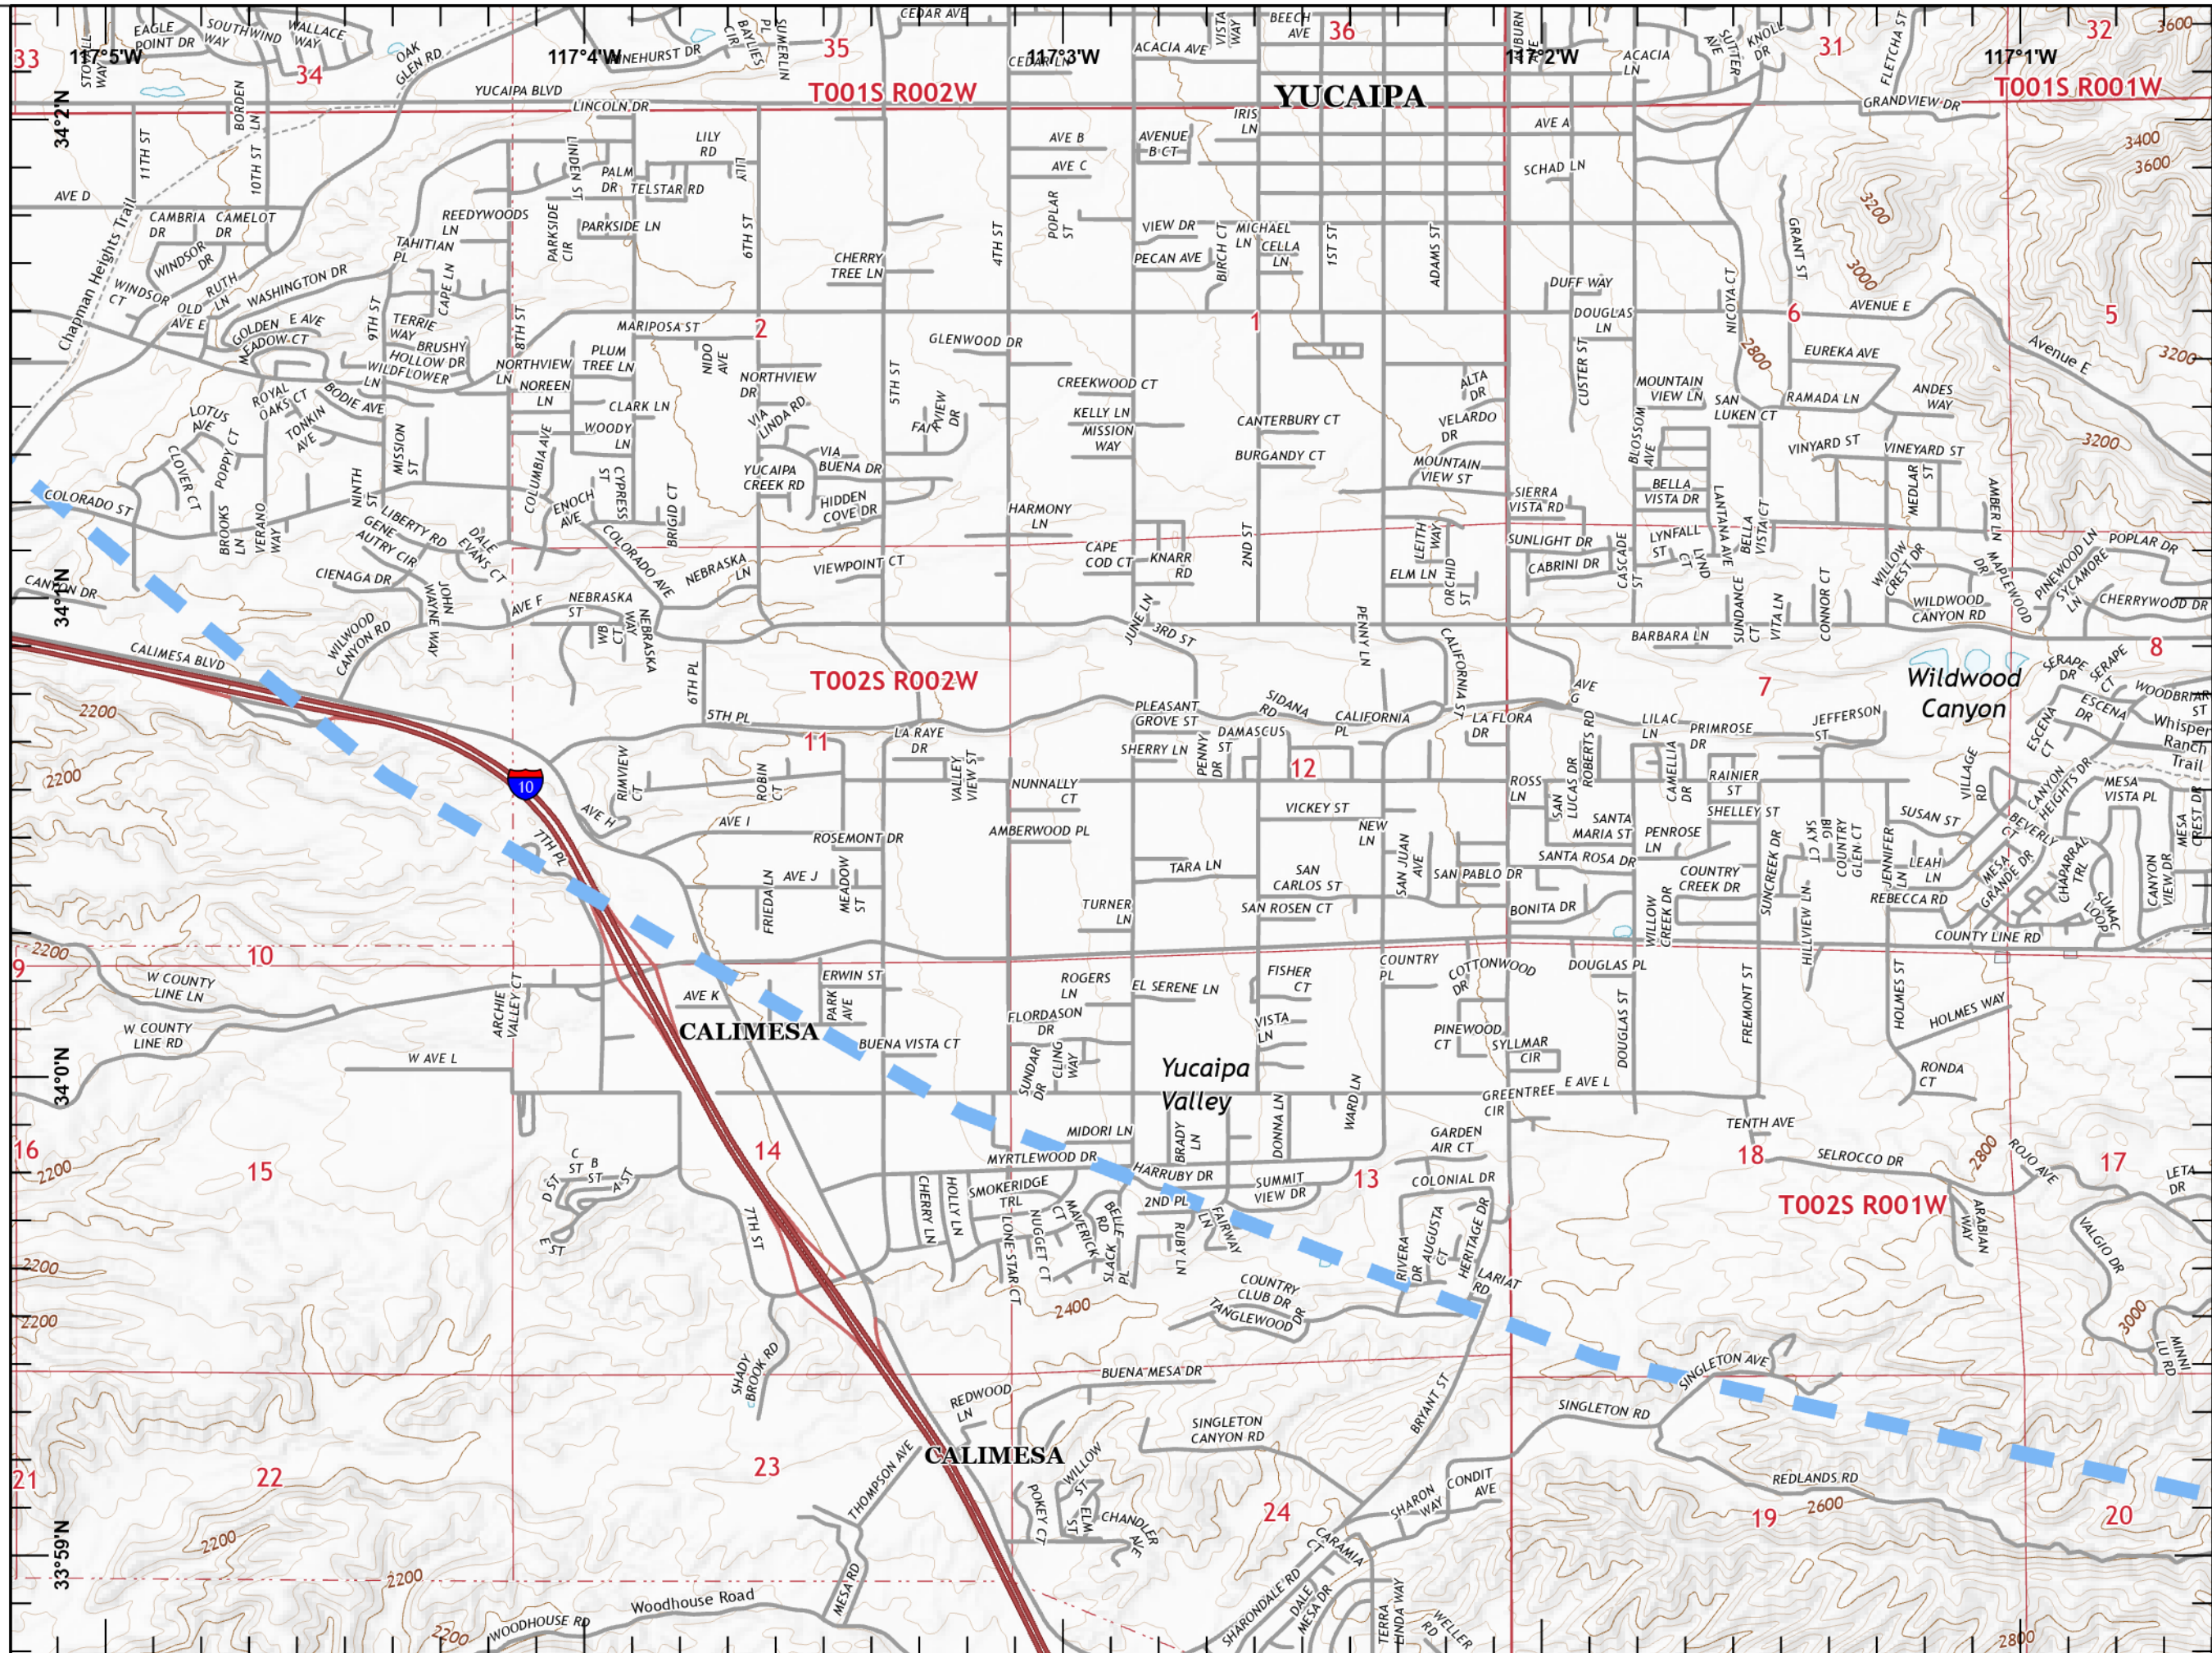

# IAP SOUTH EL DORADO

CA-BDU-012925

09/12/2020

Page 1 of 10

Page Name: INDEX

- Uncontrolled Fire Edge
- Contained Line
- Completed Dozer Line
- Completed Hand Line
- Proposed Dozer Line
- Planned Secondary Line
- Temporary Flight Restriction
- Other
- Wildfire Daily Fire Perimeter

# IAP SOUTH EL DORADO

CA-BDU-012925

09/12/2020

Page 8 of 10

Page Name: C1

 Temporary Flight Restriction

1:24,000

Last Updated  
9/11/2020  
23:01