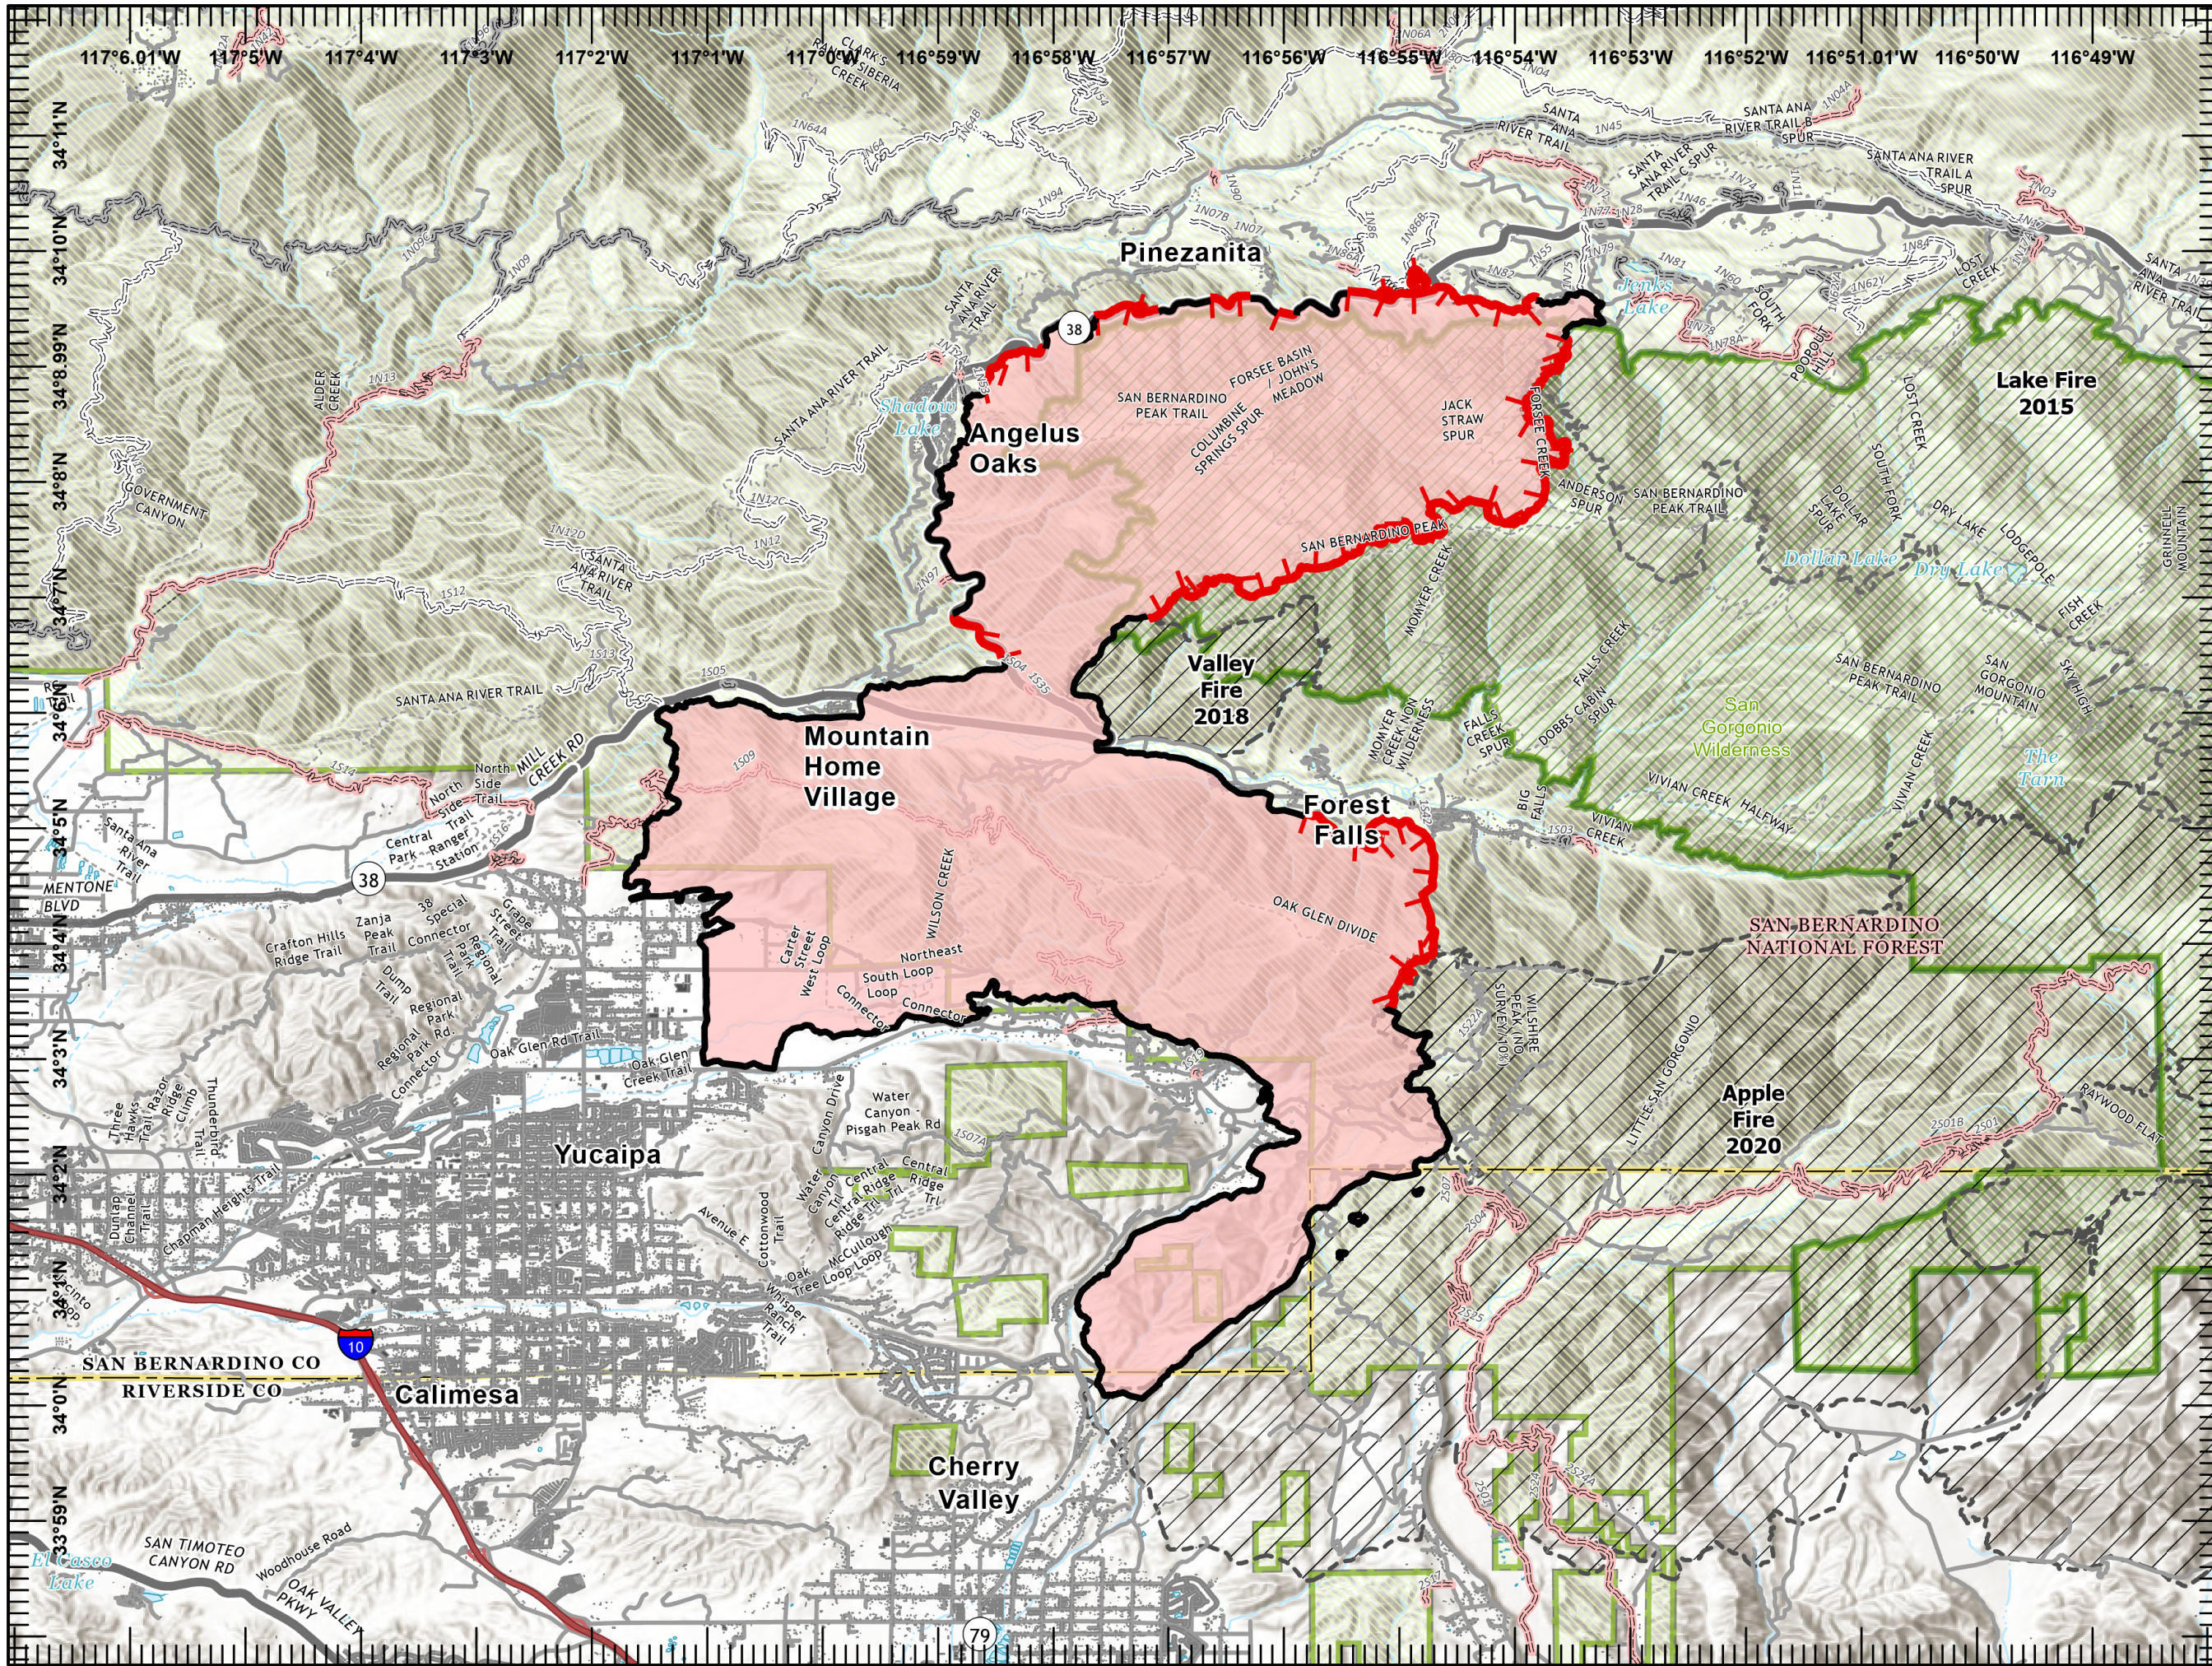

PUBLIC INFO

EL DORADO

CA-BDU-012925

09/22/2020

- Uncontrolled Fire Edge
- Contained Line
- Wildfire Daily Fire Perimeter
- Previous Fires
- Structures
- Forest Service
- USFS Wilderness

1:100,000
Last Updated 9/21/2020 22:48