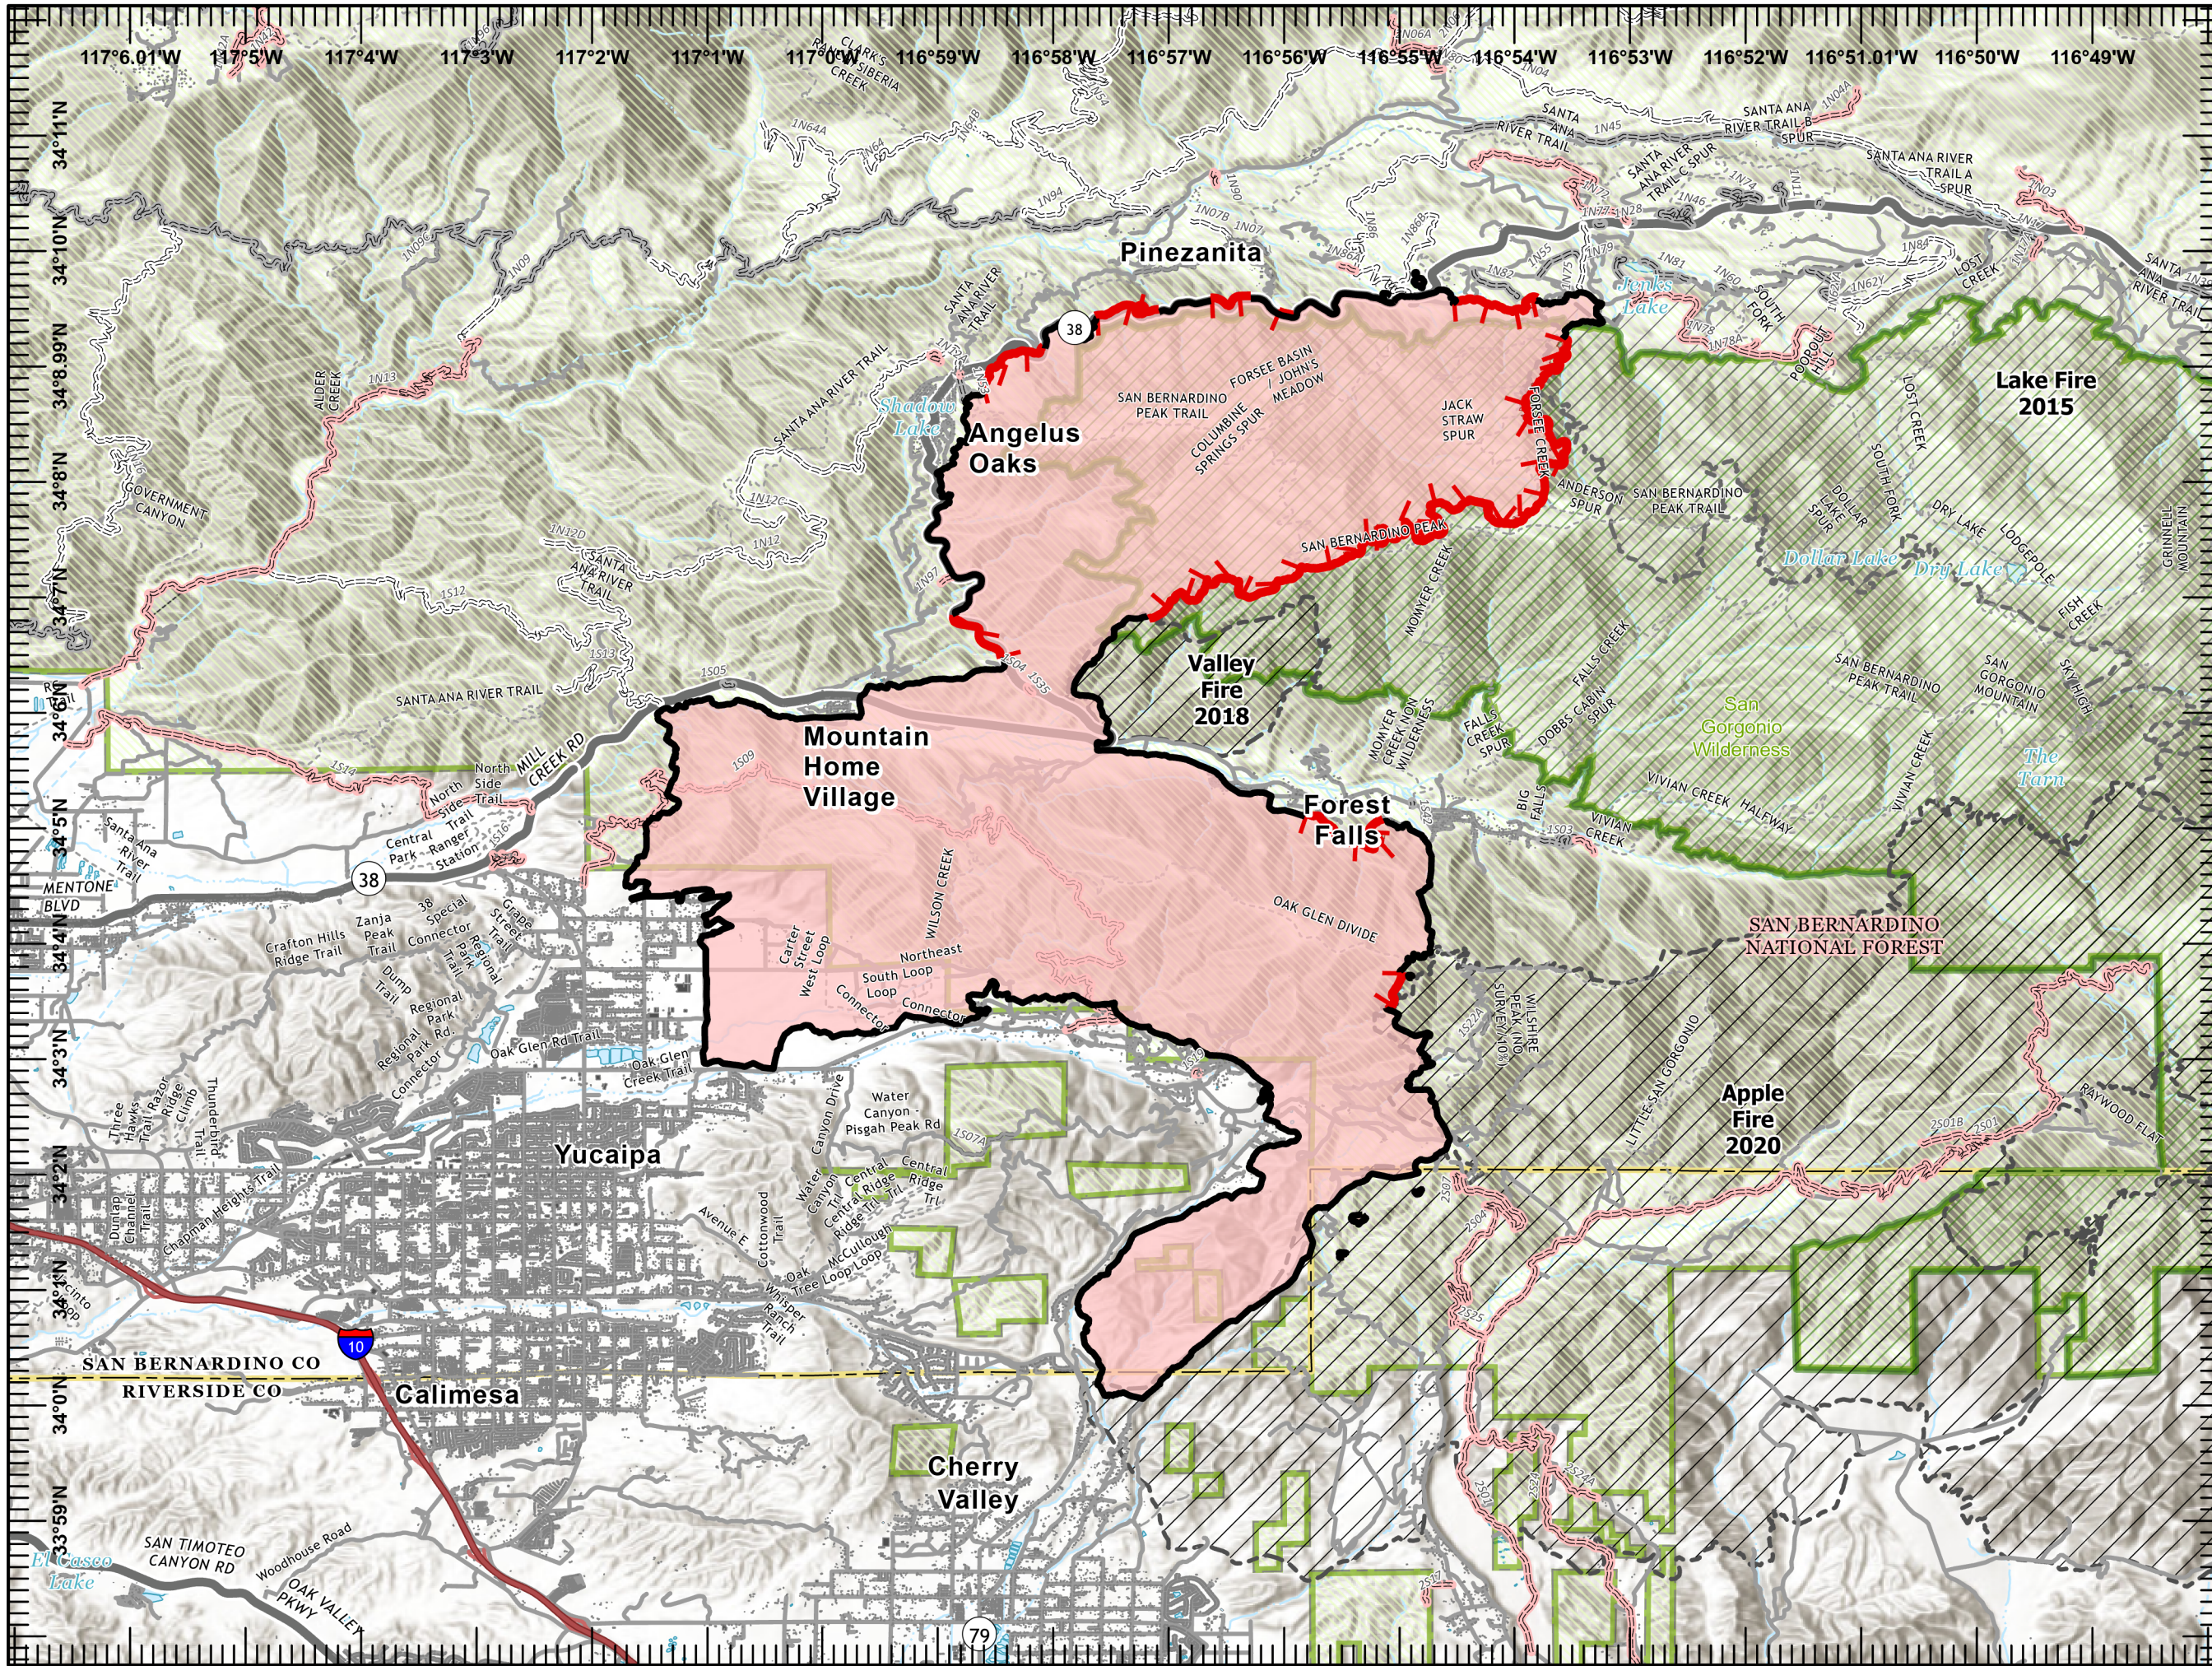

# PUBLIC INFO

EL DORADO

CA-BDU-012925

09/23/2020

- Uncontrolled Fire Edge
- Contained Line
- Wildfire Daily Fire Perimeter
- Previous Fires
- Structures
- Forest Service
- USFS Wilderness

Miles  
0 1 2

1:100,000

Last Updated  
9/22/2020  
21:49