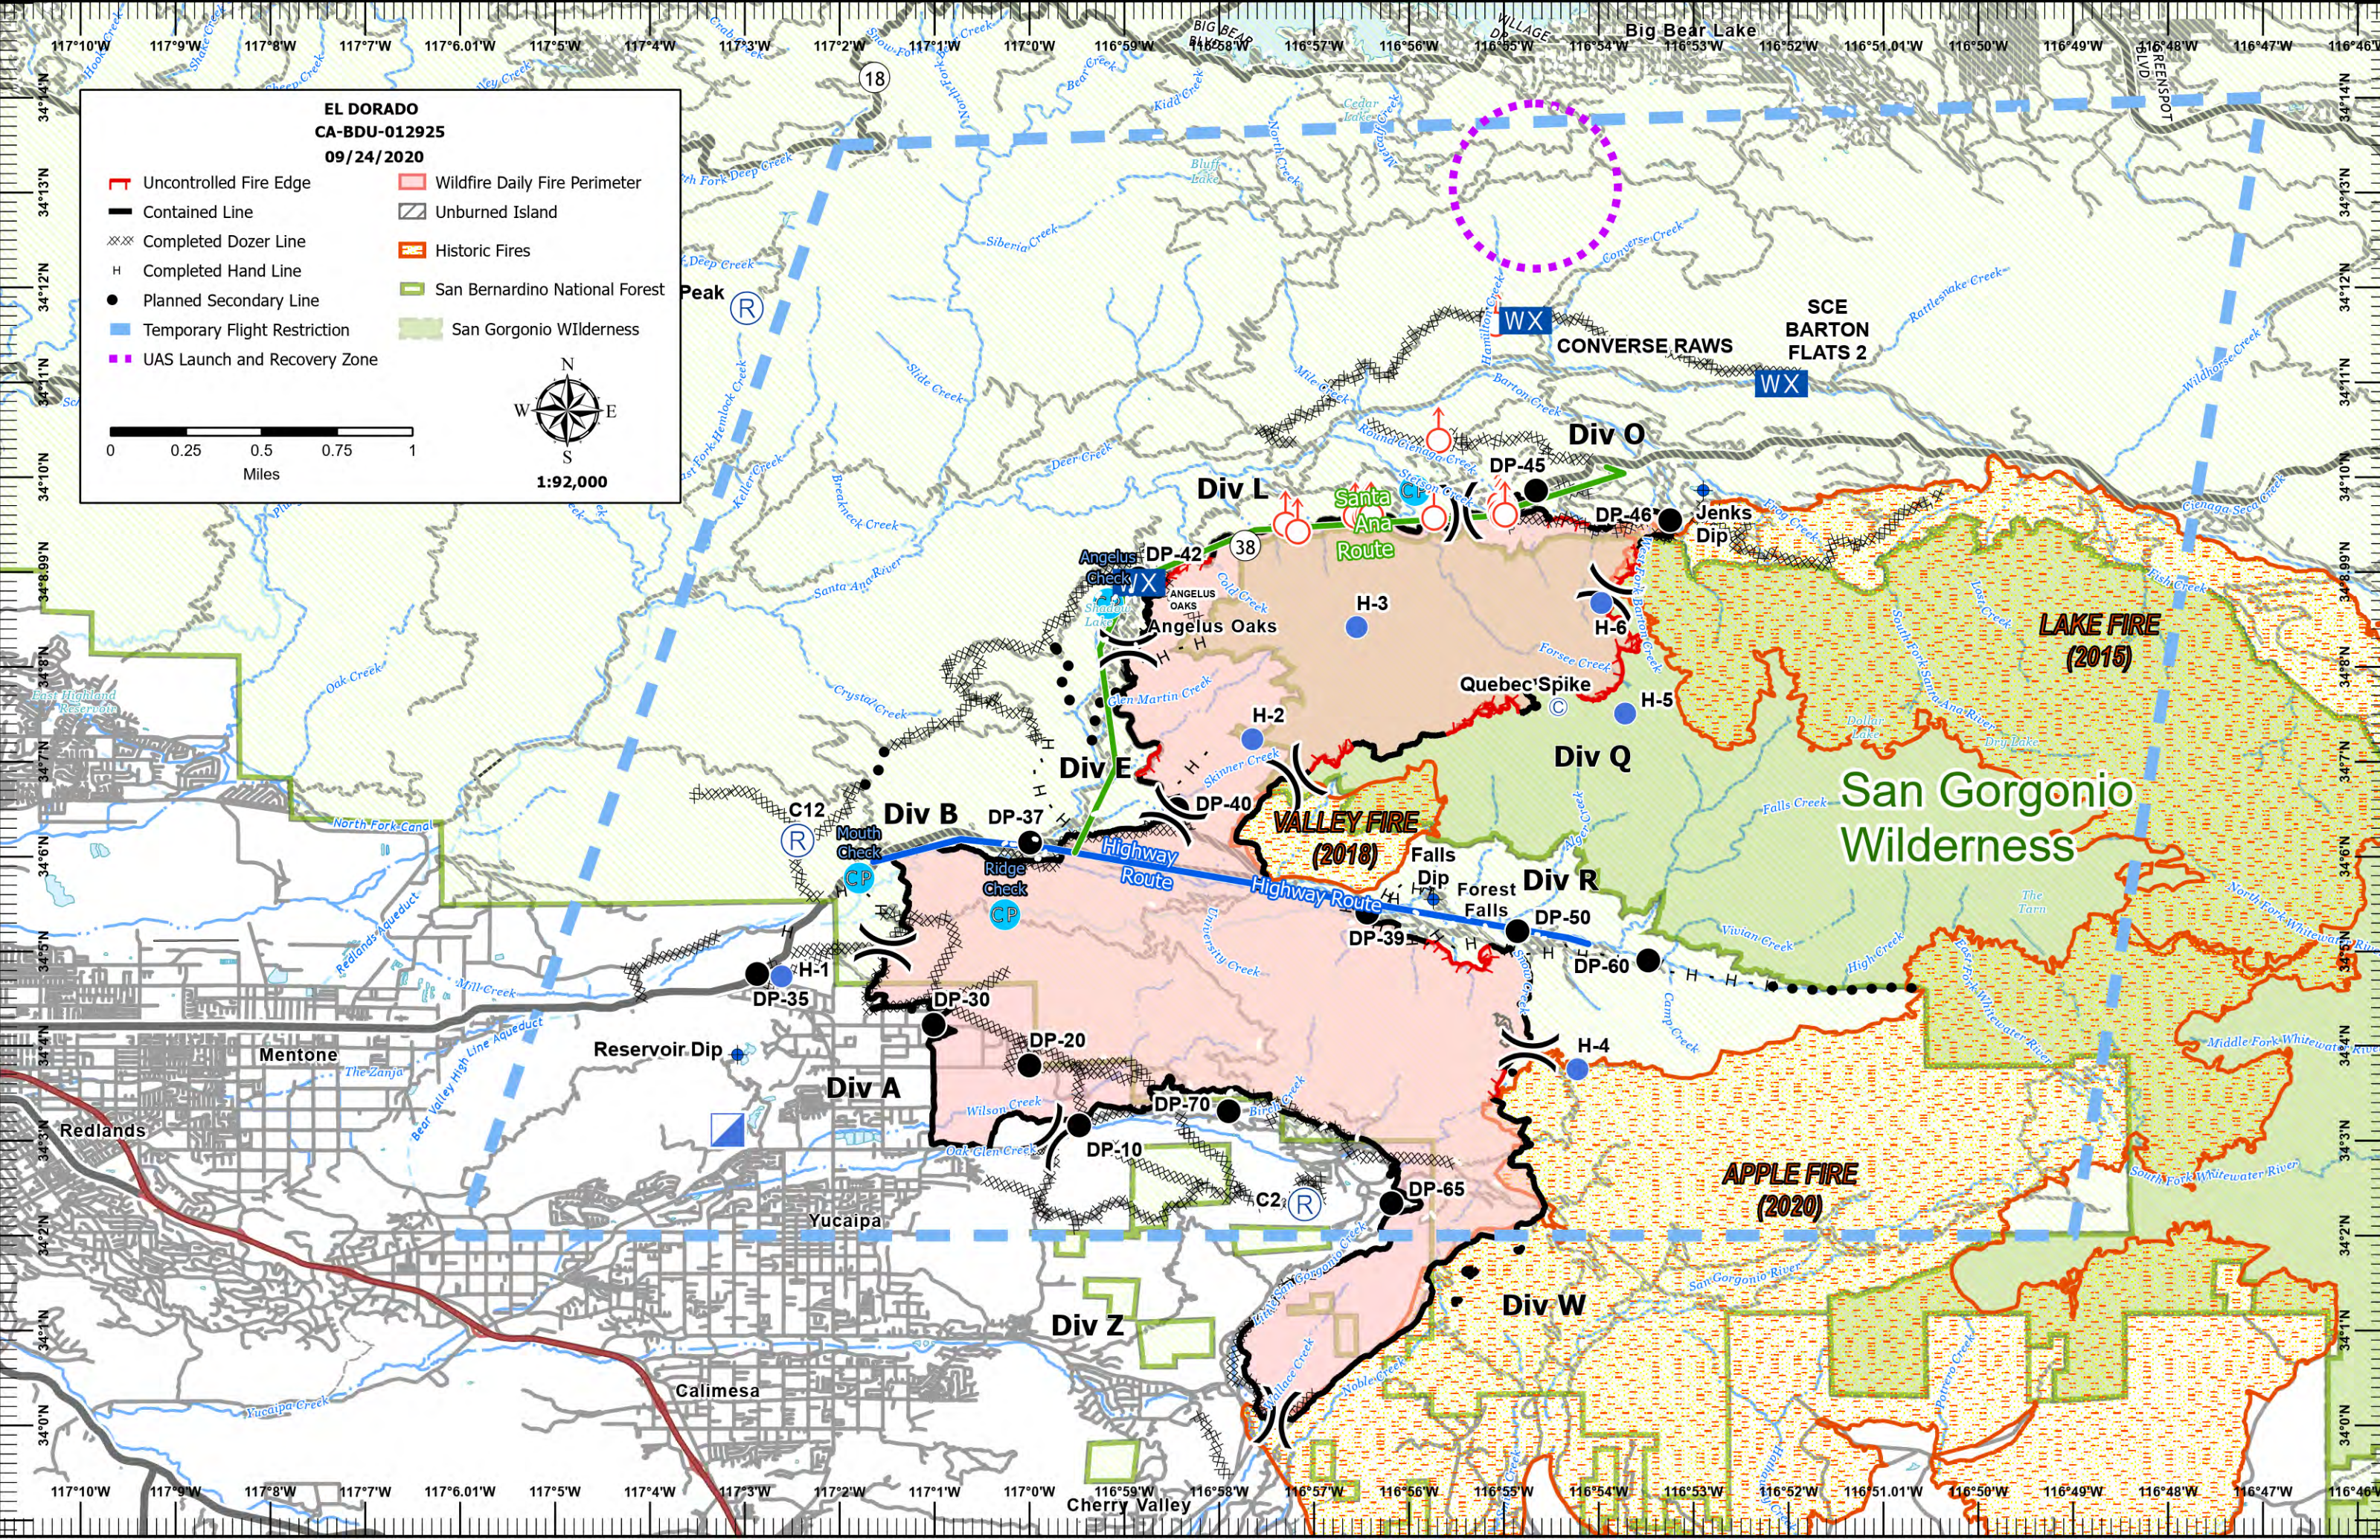

**EL DORADO**  
**CA-BDU-012925**  
**09/24/2020**

- Uncontrolled Fire Edge
- Contained Line
- Completed Dozer Line
- Completed Hand Line
- Planned Secondary Line
- Temporary Flight Restriction
- UAS Launch and Recovery Zone
- Wildfire Daily Fire Perimeter
- Unburned Island
- Historic Fires
- San Bernardino National Forest
- San Gorgonio Wilderness

<b>FeatureCategory</b>	<b>Description</b>	<b>Latitude</b>	<b>Longitude</b>
Camp	Quebec Spike	34° 07.578' N	116° 54.428' W
Dip Site	Jenks Dip	34° 09.860' N	116° 52.901' W
Dip Site	Falls Dip	34° 05.551' N	116° 55.743' W
Dip Site	Reservoir Dip	34° 03.907' N	117° 03.077' W
Division Break	Div Z/A	34° 03.038' N	116° 59.741' W
Division Break	Div W/Z	33° 59.393' N	116° 58.890' W
Division Break	Div E/L	34° 10.710' N	117° 02.074' W
Division Break	Div B/E	34° 08.136' N	117° 04.164' W
Division Break	Div Q/R	34° 07.260' N	116° 52.073' W
Division Break	Div R/W	34° 07.260' N	116° 52.073' W
Division Break	Div L/O	34° 07.260' N	116° 52.073' W
Division Break	Div O/Q	34° 07.260' N	116° 52.073' W
Division Break	Div A/B	34° 08.136' N	117° 04.164' W
Drop Point	DP-10	34° 03.162' N	116° 59.478' W
Drop Point	DP-20	34° 03.790' N	117° 00.001' W
Drop Point	DP-30	34° 04.220' N	117° 01.010' W
Drop Point	DP-39	34° 05.411' N	116° 56.440' W
Drop Point	DP-50	34° 05.214' N	116° 54.856' W
Drop Point	DP-60	34° 04.904' N	116° 53.478' W
Drop Point	DP-70	34° 03.310' N	116° 57.900' W
Drop Point	DP-35	34° 04.764' N	117° 02.869' W
Drop Point	DP-65	34° 02.342' N	116° 56.186' W
Drop Point	DP-40	34° 06.360' N	116° 58.335' W
Drop Point	DP-37	34° 06.149' N	116° 59.994' W
Drop Point	DP-42	34° 08.934' N	116° 58.849' W
Drop Point	DP-45	34° 09.857' N	116° 54.660' W
Drop Point	DP-46	34° 09.547' N	116° 53.249' W
Helispot	H-1	34° 04.737' N	117° 02.614' W
Helispot	H-4	34° 03.750' N	116° 54.224' W
Helispot	H-2	34° 07.238' N	116° 57.651' W
Helispot	H-3	34° 08.418' N	116° 56.553' W
Helispot	H-5	34° 07.509' N	116° 53.723' W
Helispot	H-6	34° 08.673' N	116° 53.973' W