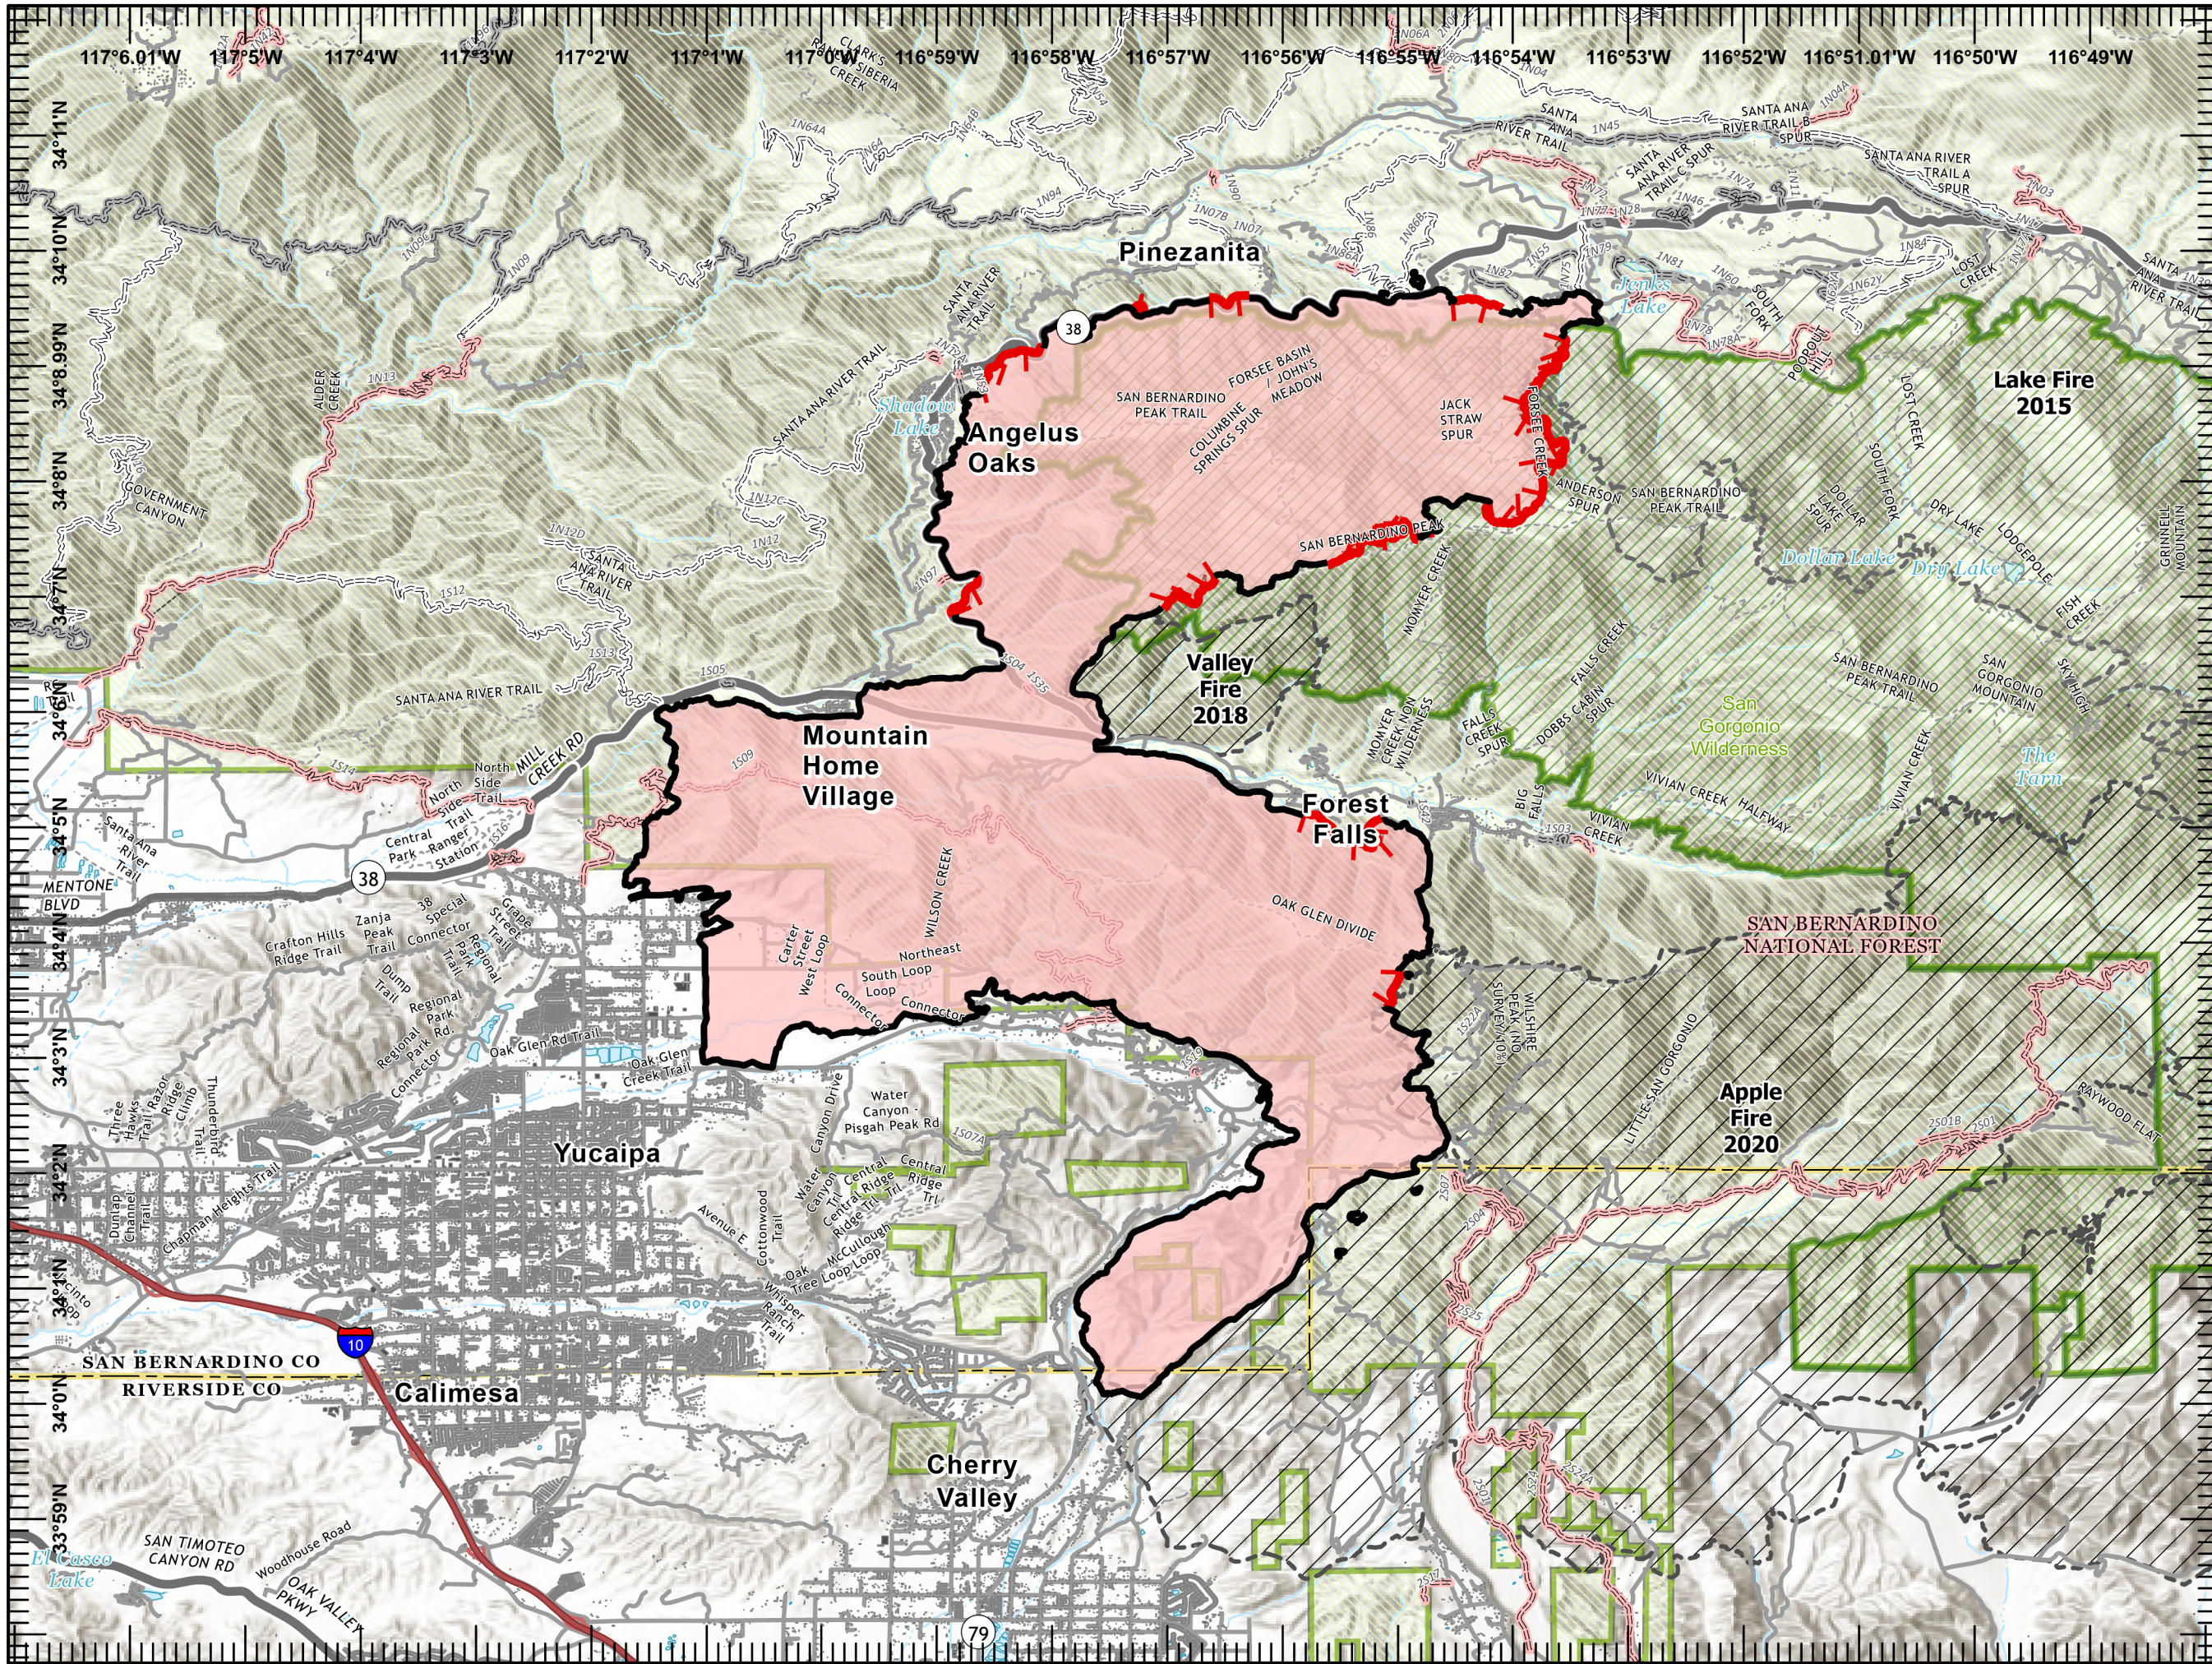

PUBLIC INFO

EL DORADO

CA-BDU-012925

09/24/2020

- Uncontrolled Fire Edge
- Contained Line
- Wildfire Daily Fire Perimeter
- Previous Fires
- Structures
- Forest Service
- USFS Wilderness
- World Hillshade

1:100,000
Last Updated 9/23/2020 22:55