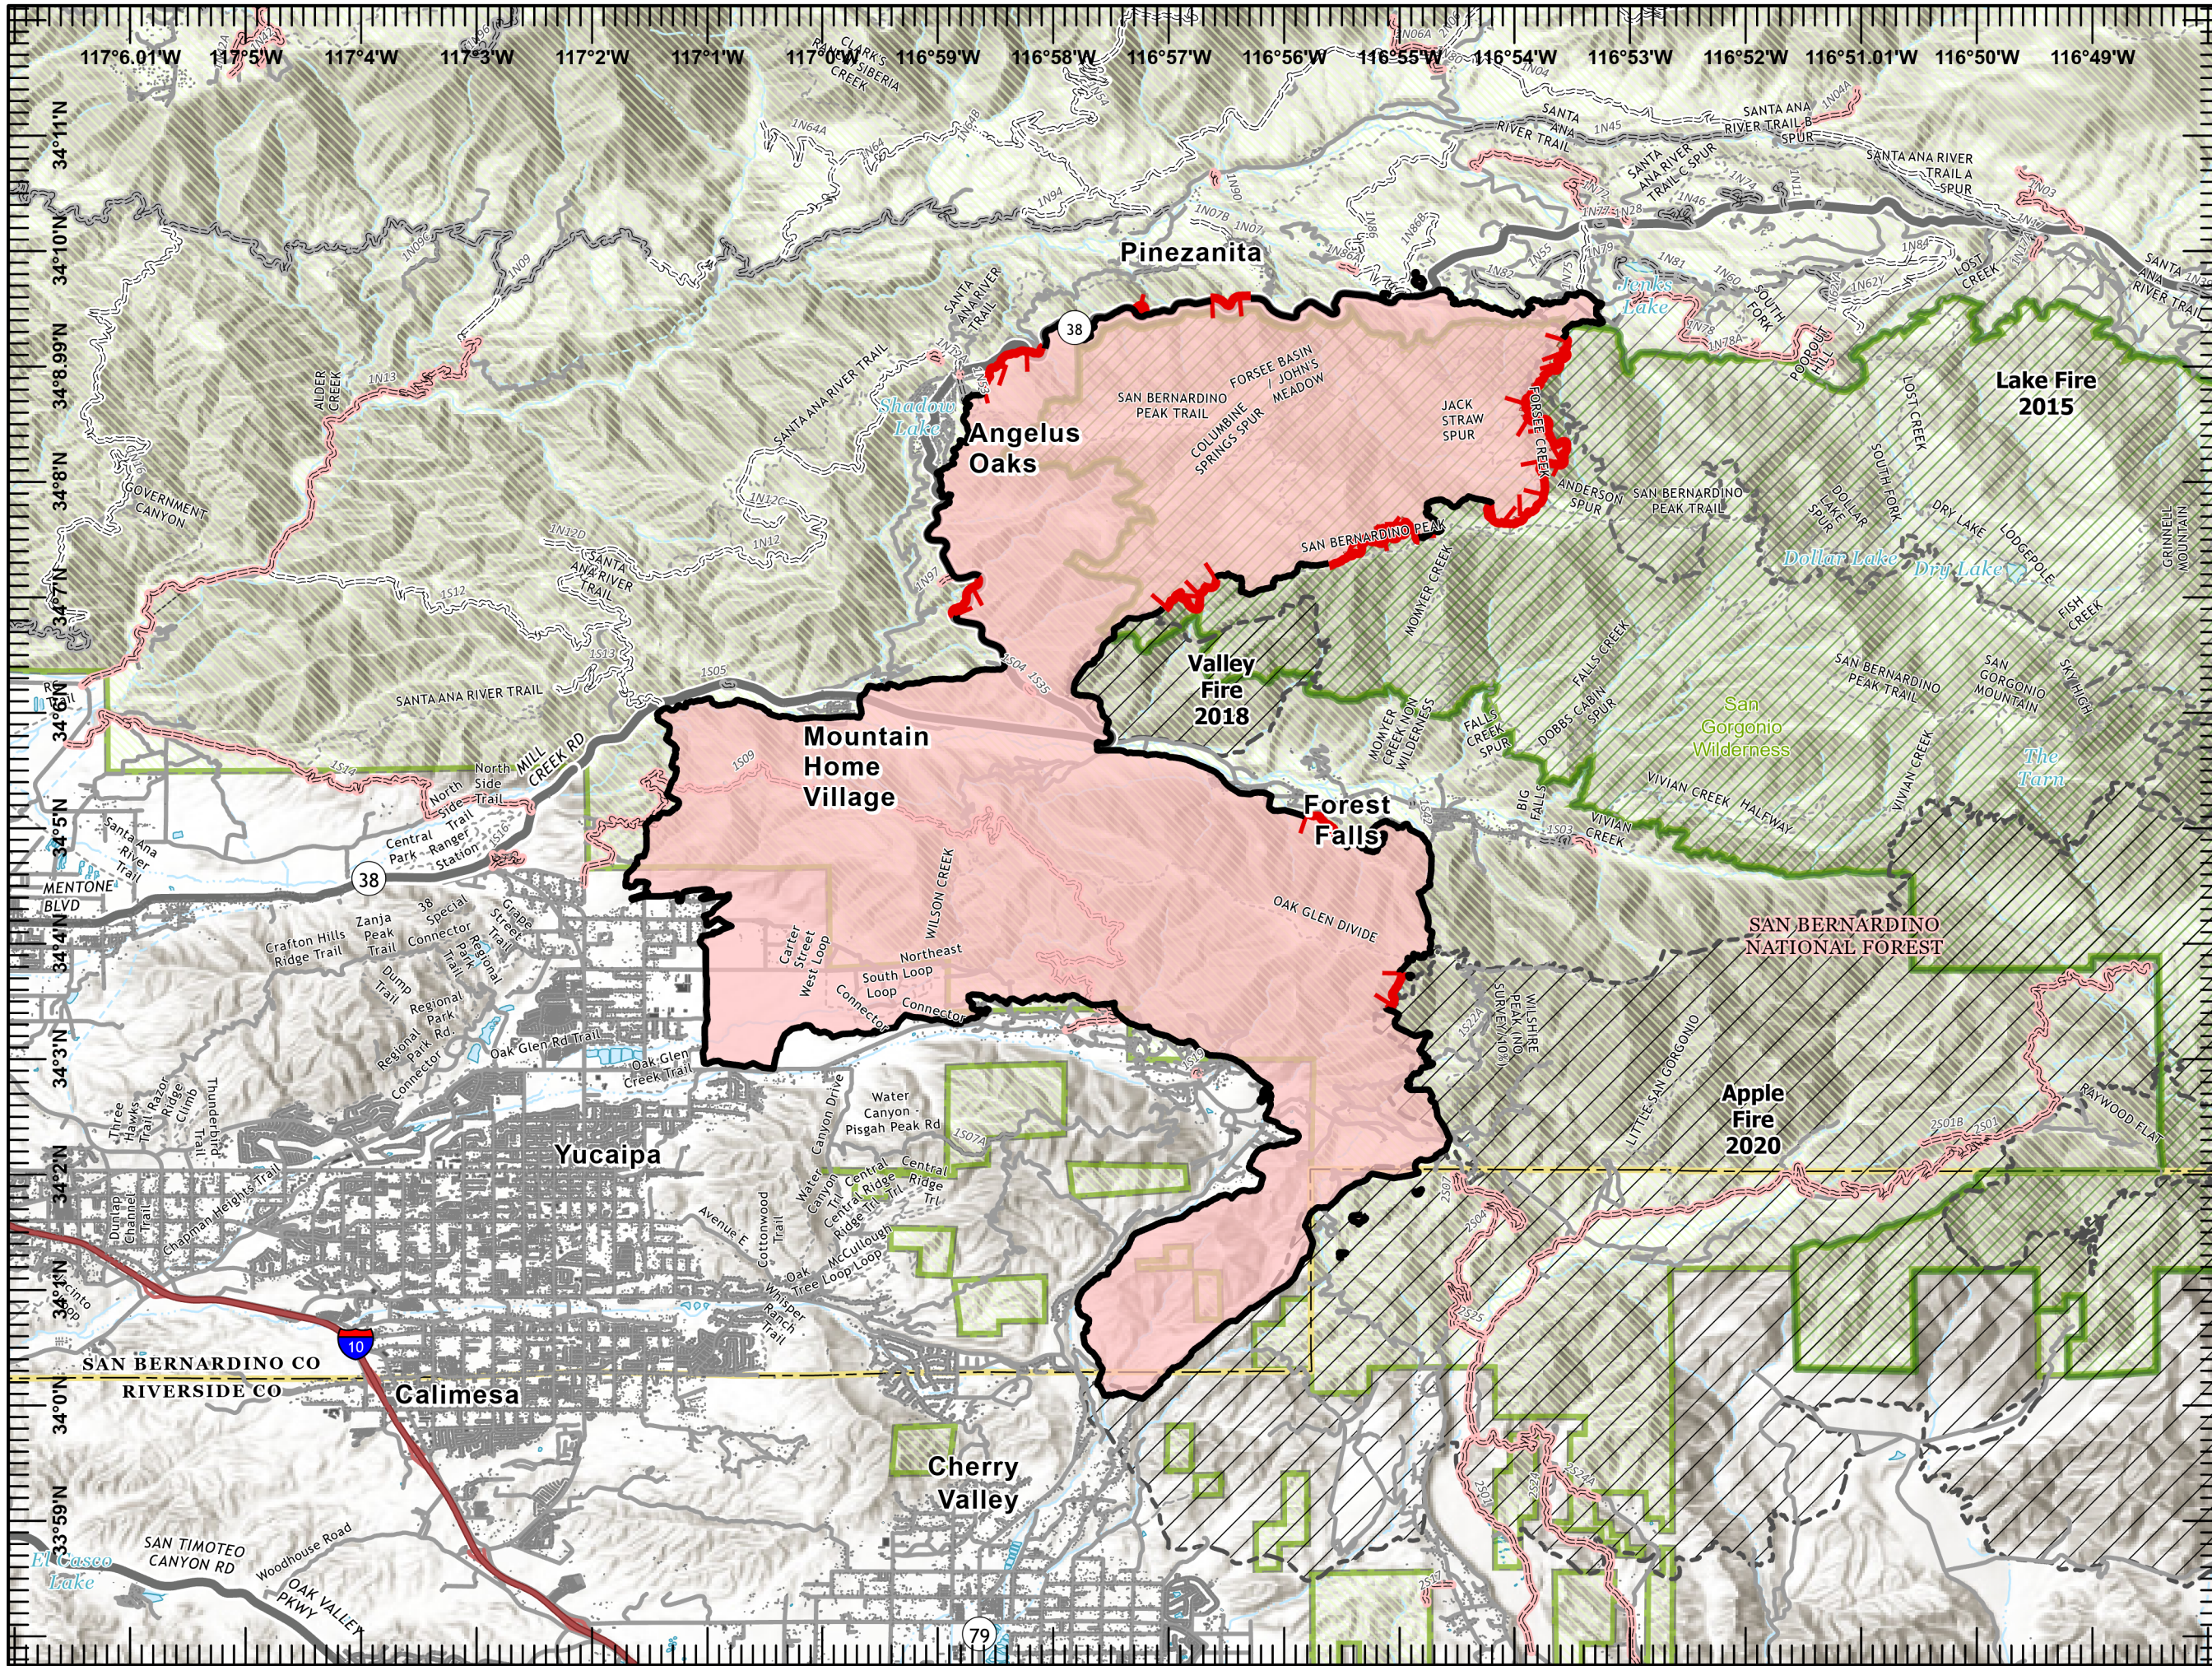

PUBLIC INFO

EL DORADO

CA-BDU-012925

09/25/2020

- Uncontrolled Fire Edge
- Contained Line
- Wildfire Daily Fire Perimeter
- Previous Fires
- Structures
- Forest Service
- USFS Wilderness
- World Hillshade

Miles
0 1 2

1:100,000

Last Updated
9/24/2020
22:13