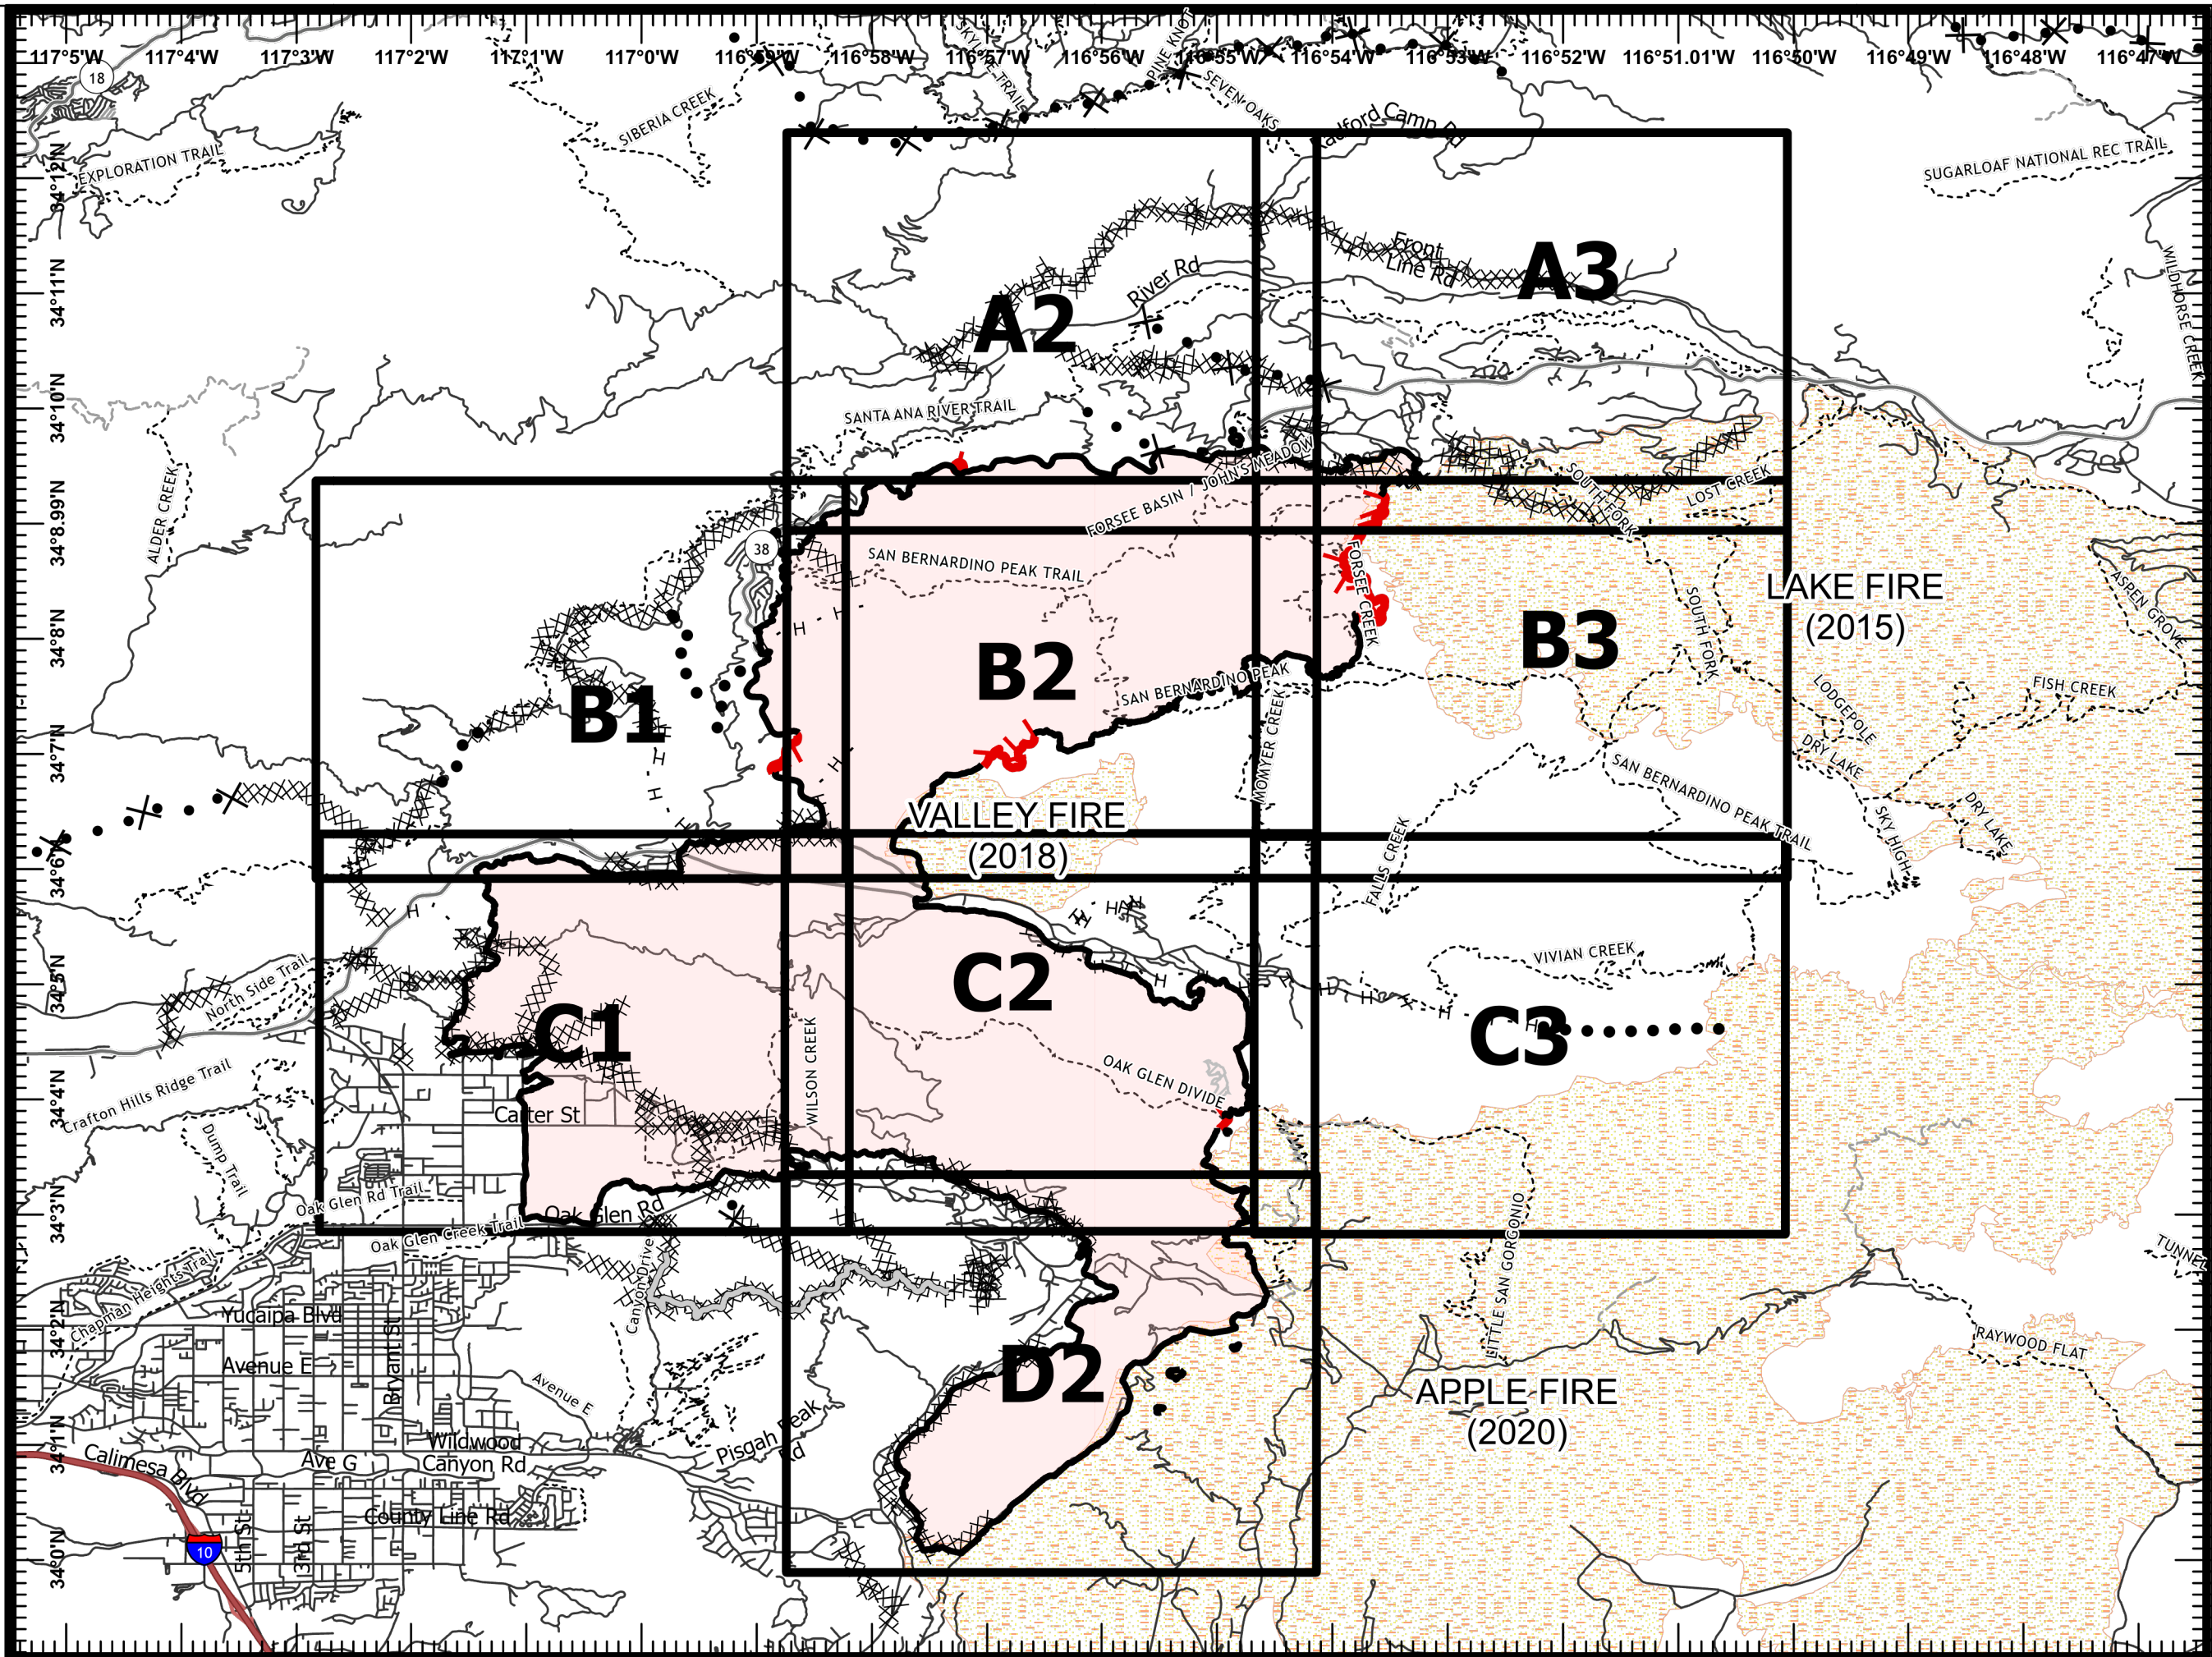

IAP EL DORADO

CA-BDU-012925

09/26/2020

Page 1 of 10

Page Name: INDEX

-  Uncontrolled Fire Edge
-  Contained Line
-  Completed Dozer Line
-  Completed Hand Line
-  Access or Improved Road
-  Proposed Dozer Line
-  Planned Secondary Line
-  Wildfire Daily Fire Perimeter
-  Unburned Island
-  Fire History

QR code, north arrow, scale bar (0 to 2 miles), and update information: Last Updated 9/25/2020 22:23.

IAP EL DORADO

CA-BDU-012925

09/26/2020

Page 2 of 10

Page Name: A2

-  Uncontrolled Fire Edge
-  Contained Line
-  Completed Dozer Line
-  Completed Hand Line
-  Proposed Dozer Line
-  Wildfire Daily Fire Perimeter
-  USFS Wilderness

1:24,000

Last Updated
9/25/2020
22:23

IAP EL DORADO

CA-BDU-012925

09/26/2020

Page 3 of 10

Page Name: A3

-  Uncontrolled Fire Edge
-  Contained Line
-  Completed Dozer Line
-  Proposed Dozer Line
-  Wildfire Daily Fire Perimeter
-  Fire History
-  USFS Wilderness

A QR code, a compass rose showing cardinal directions (N, S, E, W), and a scale bar in miles (0 to 0.5) are located in the bottom left corner. Below the scale bar, the text '1:24,000' is displayed. A small box indicates the map was last updated on 9/25/2020 at 22:23.