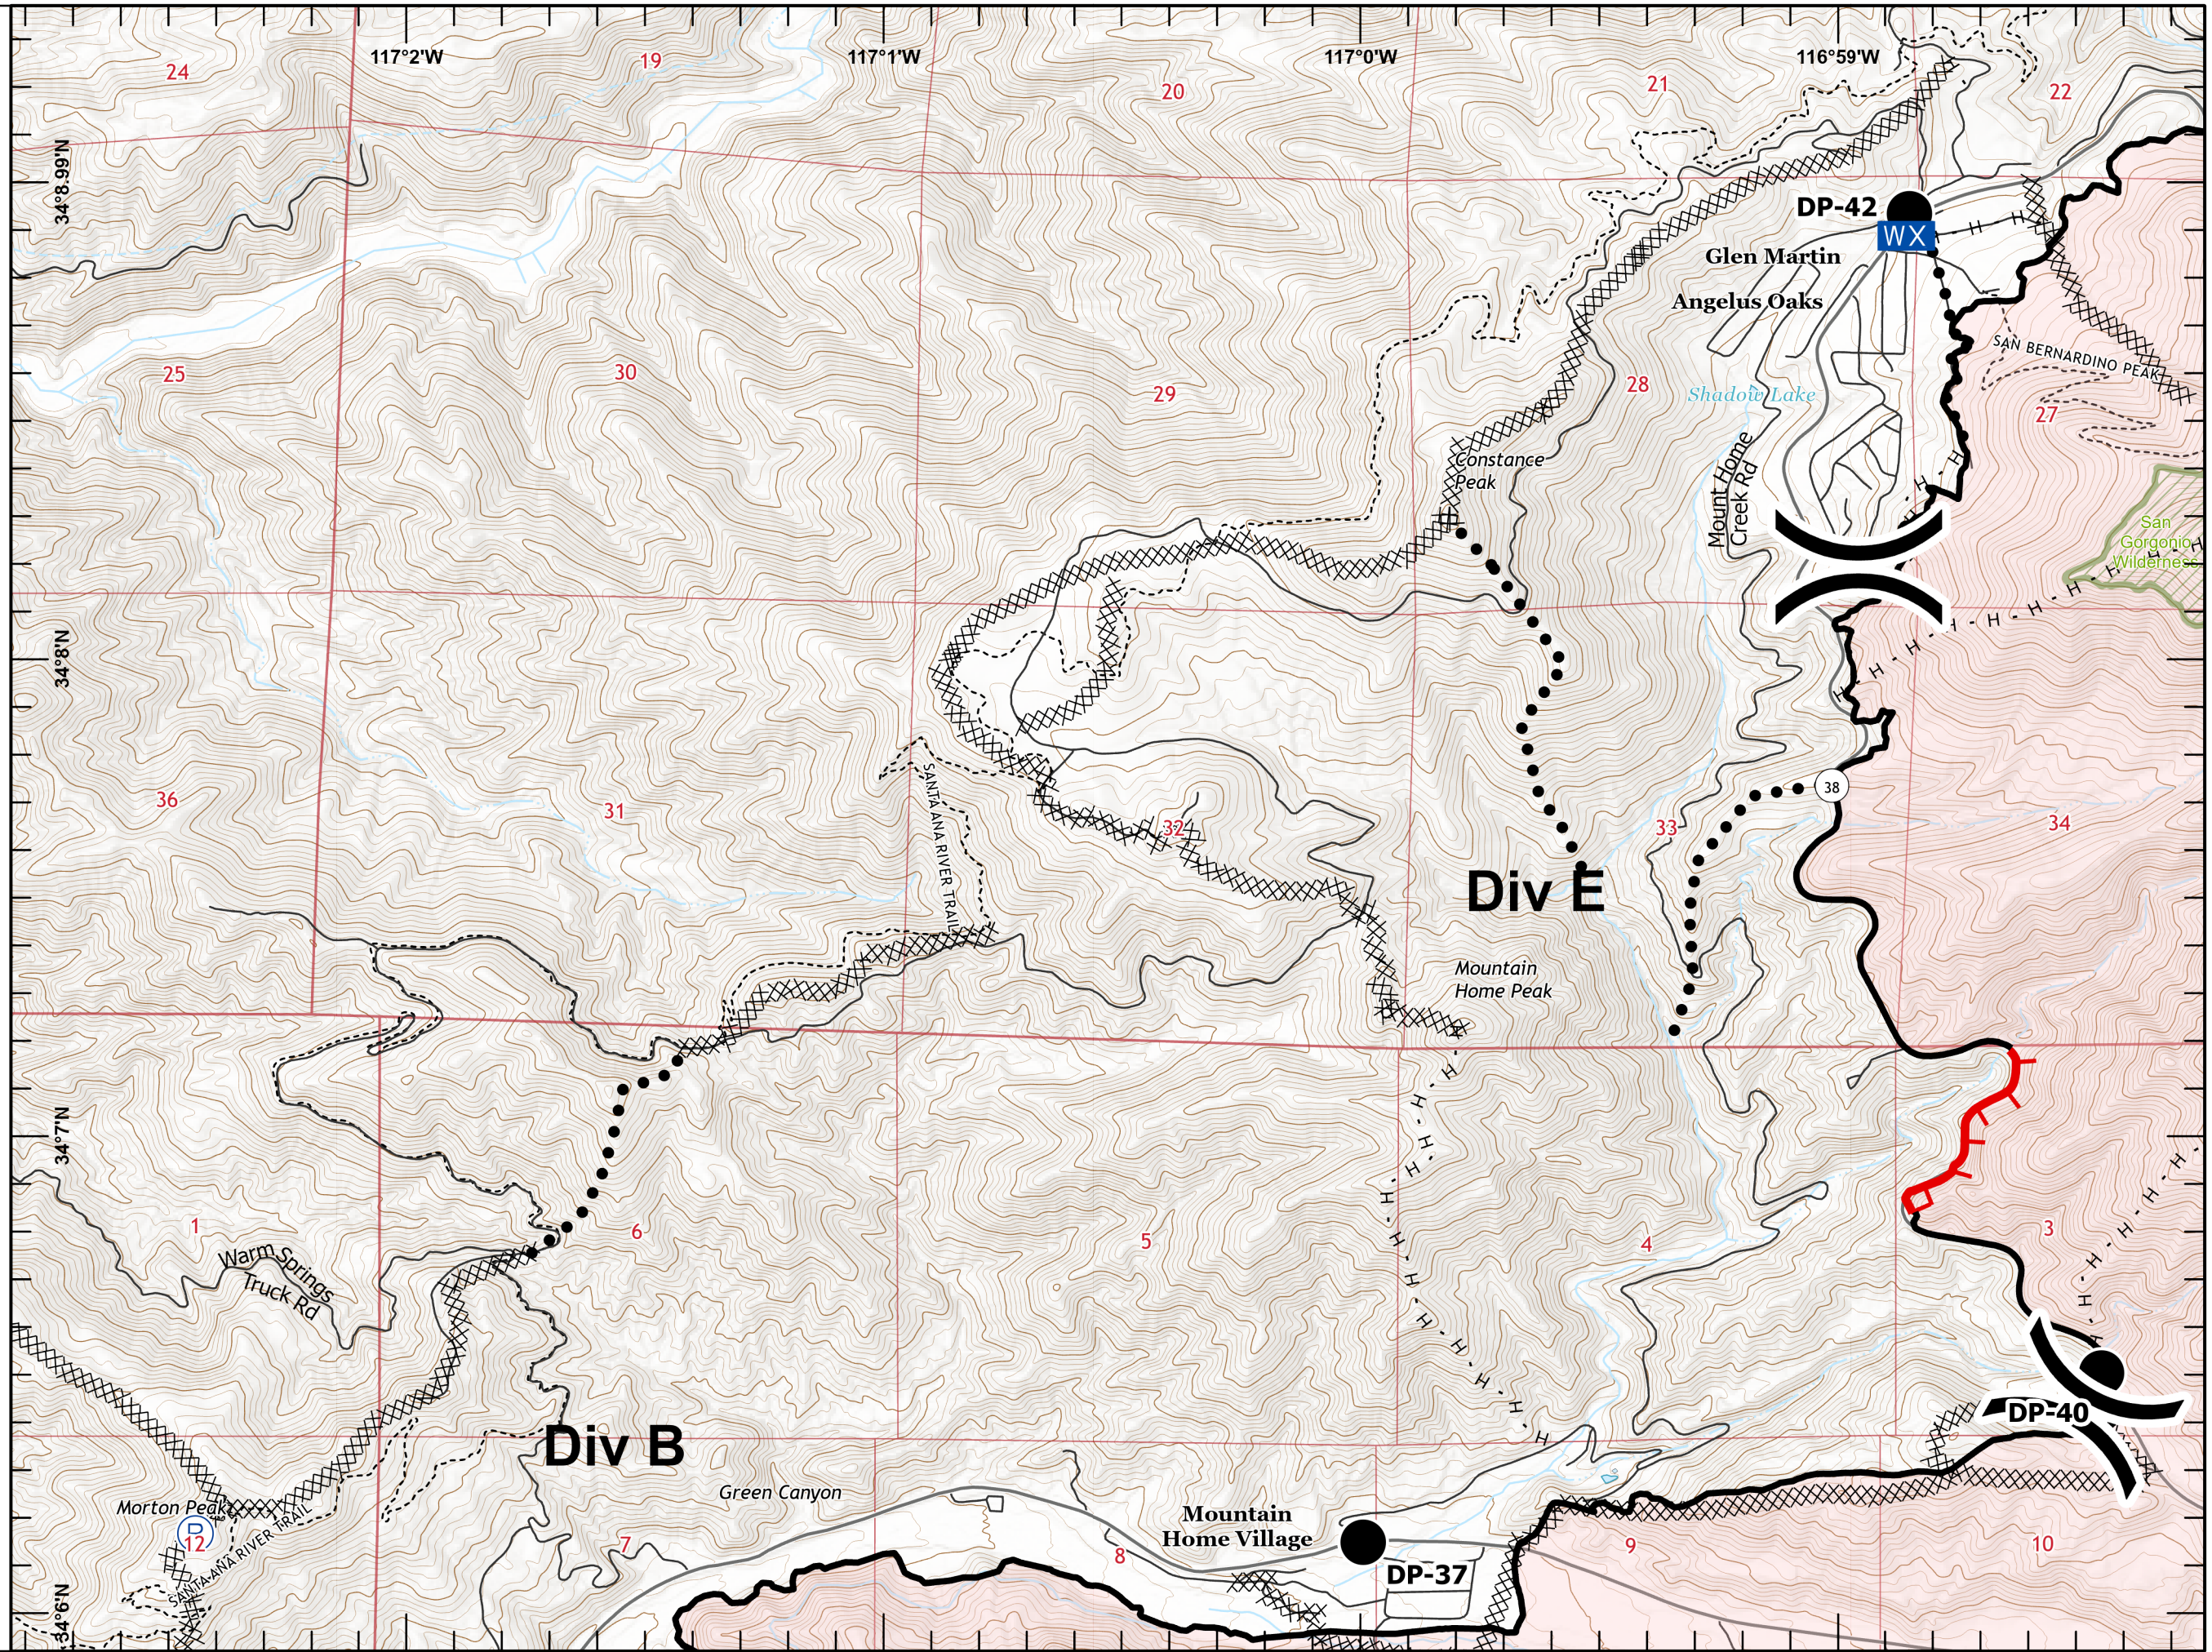

IAP EL DORADO

CA-BDU-012925

09/26/2020

Page 1 of 10

Page Name: INDEX

-  Uncontrolled Fire Edge
-  Contained Line
-  Completed Dozer Line
-  Completed Hand Line
-  Access or Improved Road
-  Proposed Dozer Line
-  Planned Secondary Line
-  Wildfire Daily Fire Perimeter
-  Unburned Island
-  Fire History

A QR code, a compass rose showing cardinal directions (N, S, E, W), and a scale bar in miles (0 to 0.5) are located in the bottom left corner. Below the scale bar, the text '1:24,000' is displayed. A small box indicates the map was last updated on 9/25/2020 at 22:23.

IAP EL DORADO

CA-BDU-012925

09/26/2020

Page 4 of 10

Page Name: B1

-  Uncontrolled Fire Edge
-  Contained Line
-  Completed Dozer Line
-  Completed Hand Line
-  Planned Secondary Line
-  Wildfire Daily Fire Perimeter
-  USFS Wilderness

1:24,000

Last Updated
9/25/2020
22:24

IAP EL DORADO

CA-BDU-012925

09/26/2020

Page 5 of 10

Page Name: B2

-  Uncontrolled Fire Edge
-  Contained Line
-  Completed Dozer Line
-  Completed Hand Line
-  Planned Secondary Line
-  Wildfire Daily Fire Perimeter
-  Fire History
-  USFS Wilderness