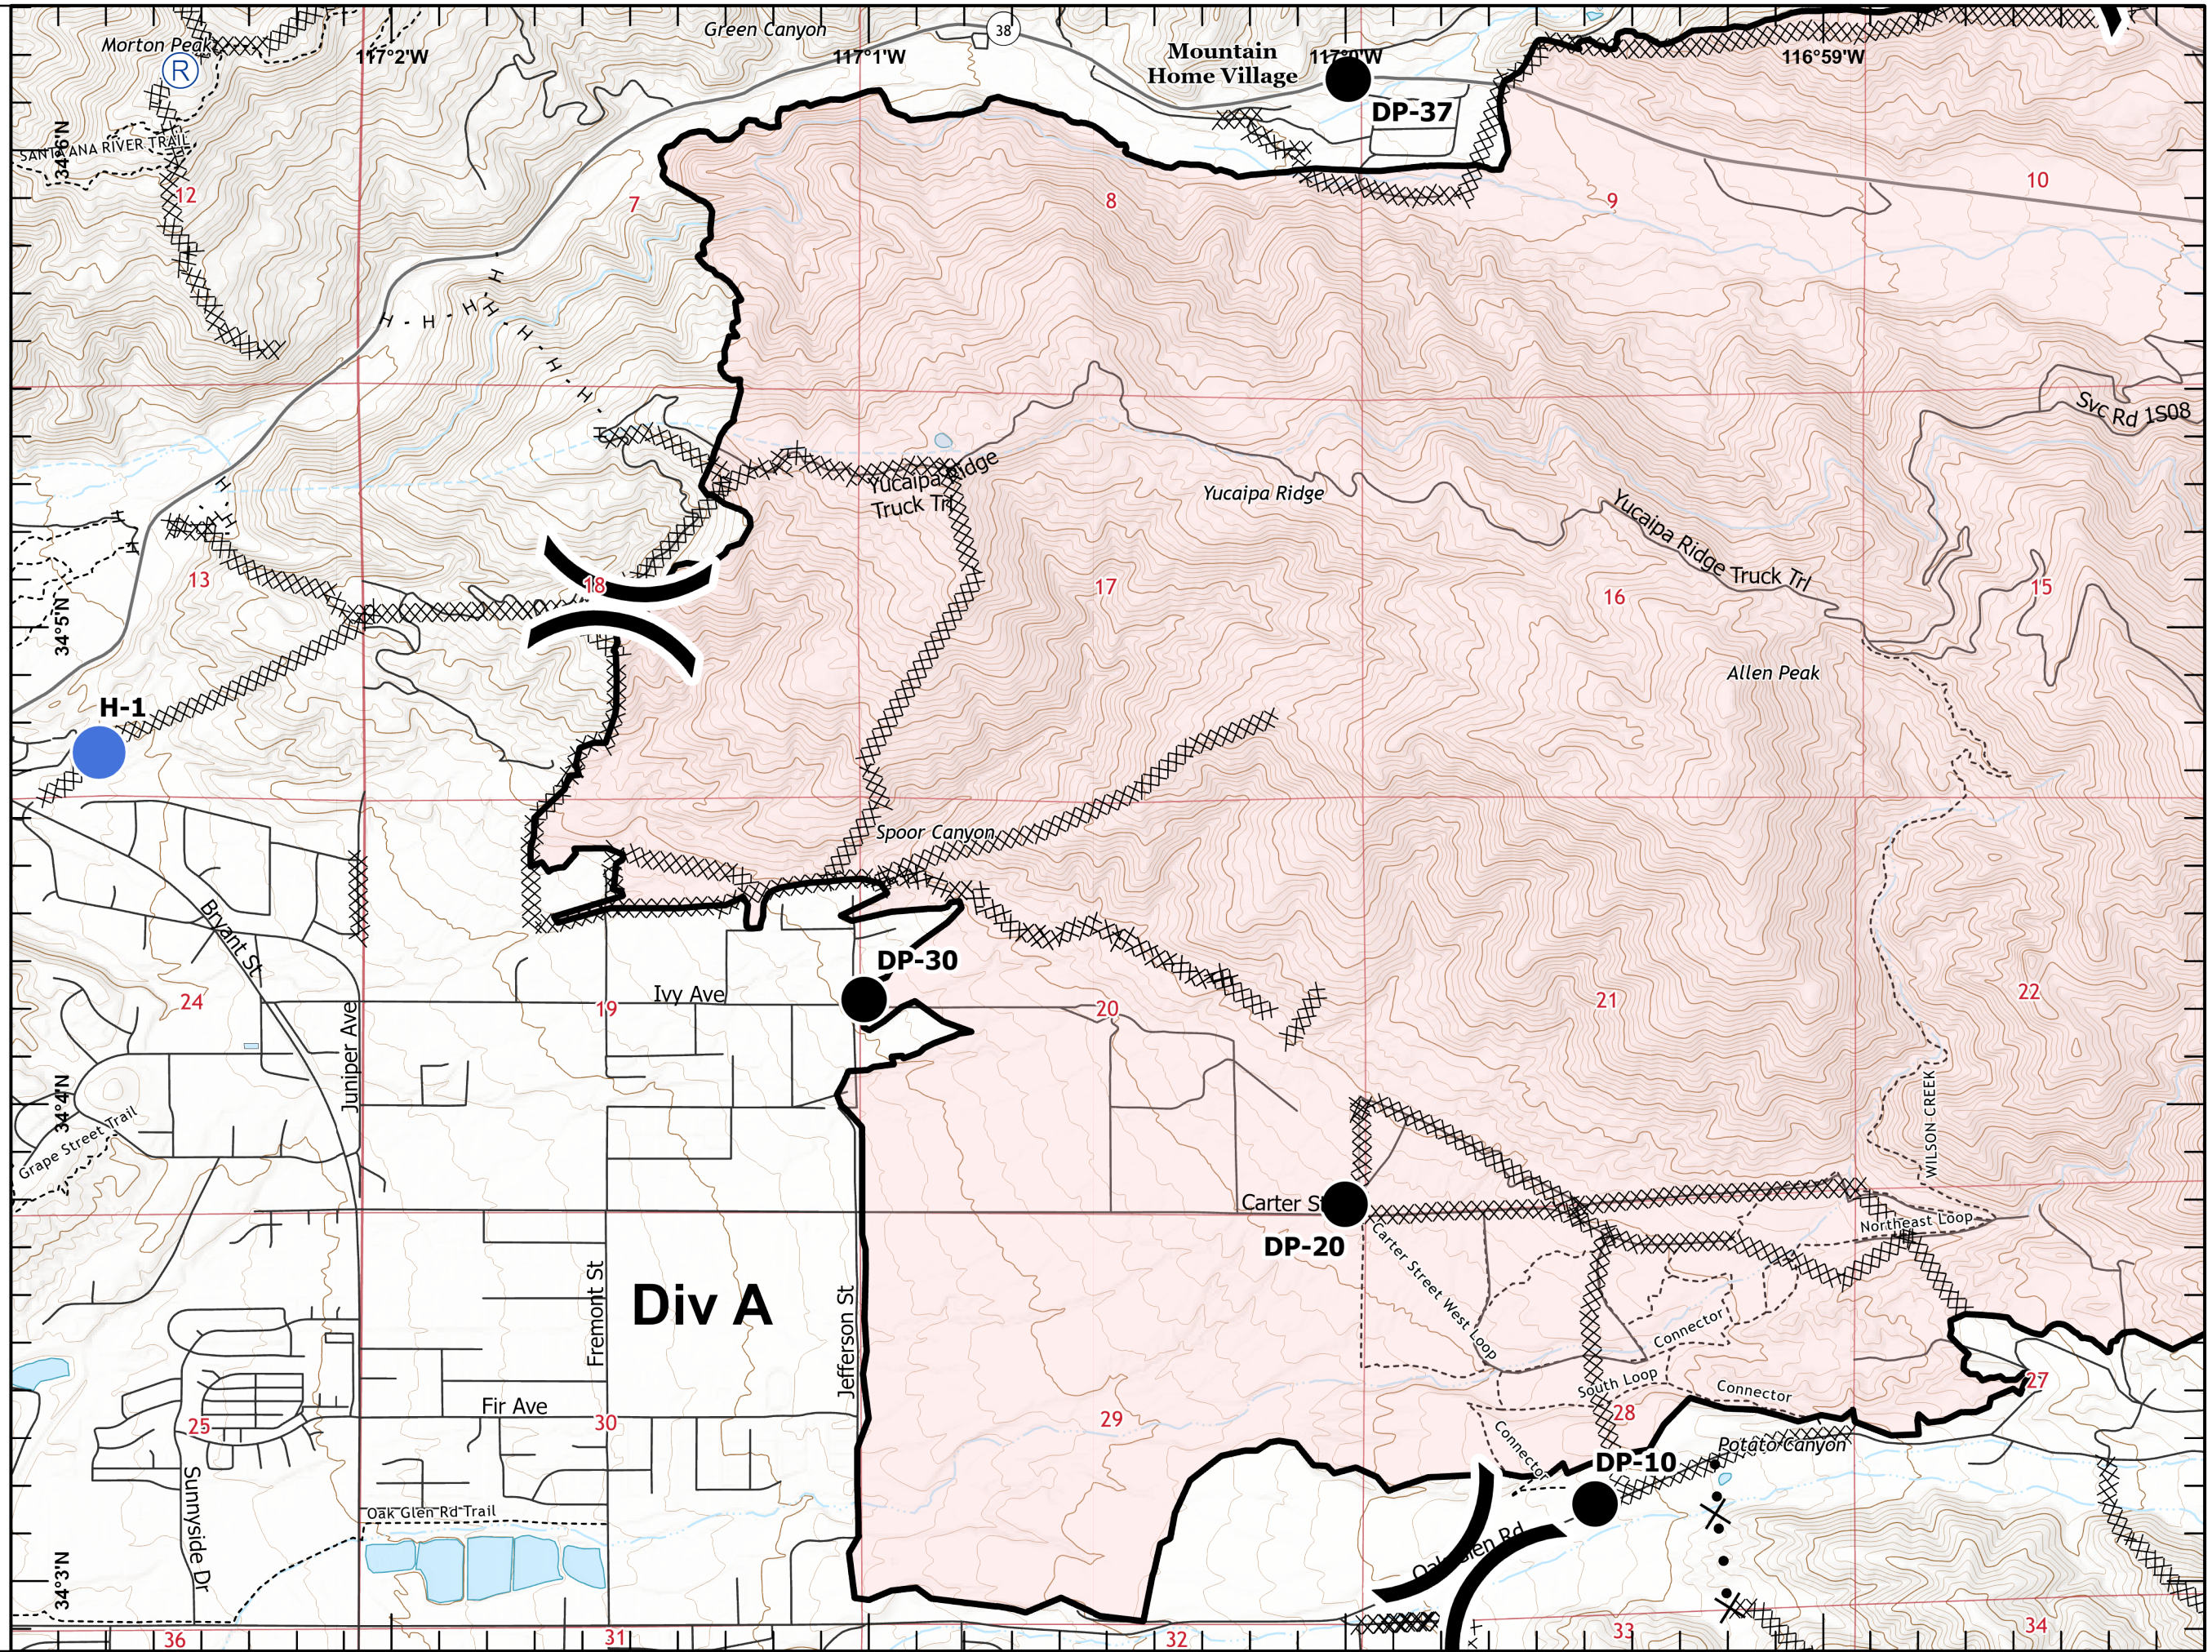

A QR code, a compass rose showing cardinal directions (N, S, E, W), and a scale bar in miles (0 to 0.5) are located in the bottom left corner. Below the scale bar, the text '1:24,000' is displayed. A small box indicates the map was last updated on 9/25/2020 at 22:23.

1:24,000

Last Updated
9/25/2020
22:24

IAP EL DORADO

CA-BDU-012925

09/26/2020

Page 6 of 10

Page Name: B3

-  Uncontrolled Fire Edge
-  Contained Line
-  Completed Dozer Line
-  Wildfire Daily Fire Perimeter
-  Fire History
-  USFS Wilderness

1:24,000

Last Updated
9/25/2020
22:24

IAP EL DORADO

CA-BDU-012925

09/26/2020

Page 7 of 10

Page Name: C1

- Contained Line
- XXX Completed Dozer Line
- H · Completed Hand Line
- X• Proposed Dozer Line
- Wildfire Daily Fire Perimeter

1:24,000

Last Updated
9/25/2020
22:25

IAP EL DORADO

CA-BDU-012925

09/26/2020

Page 8 of 10

Page Name: C2

-  Uncontrolled Fire Edge
-  Contained Line
-  Completed Dozer Line
-  Completed Hand Line
-  Wildfire Daily Fire Perimeter
-  Unburned Island
-  Fire History
-  USFS Wilderness