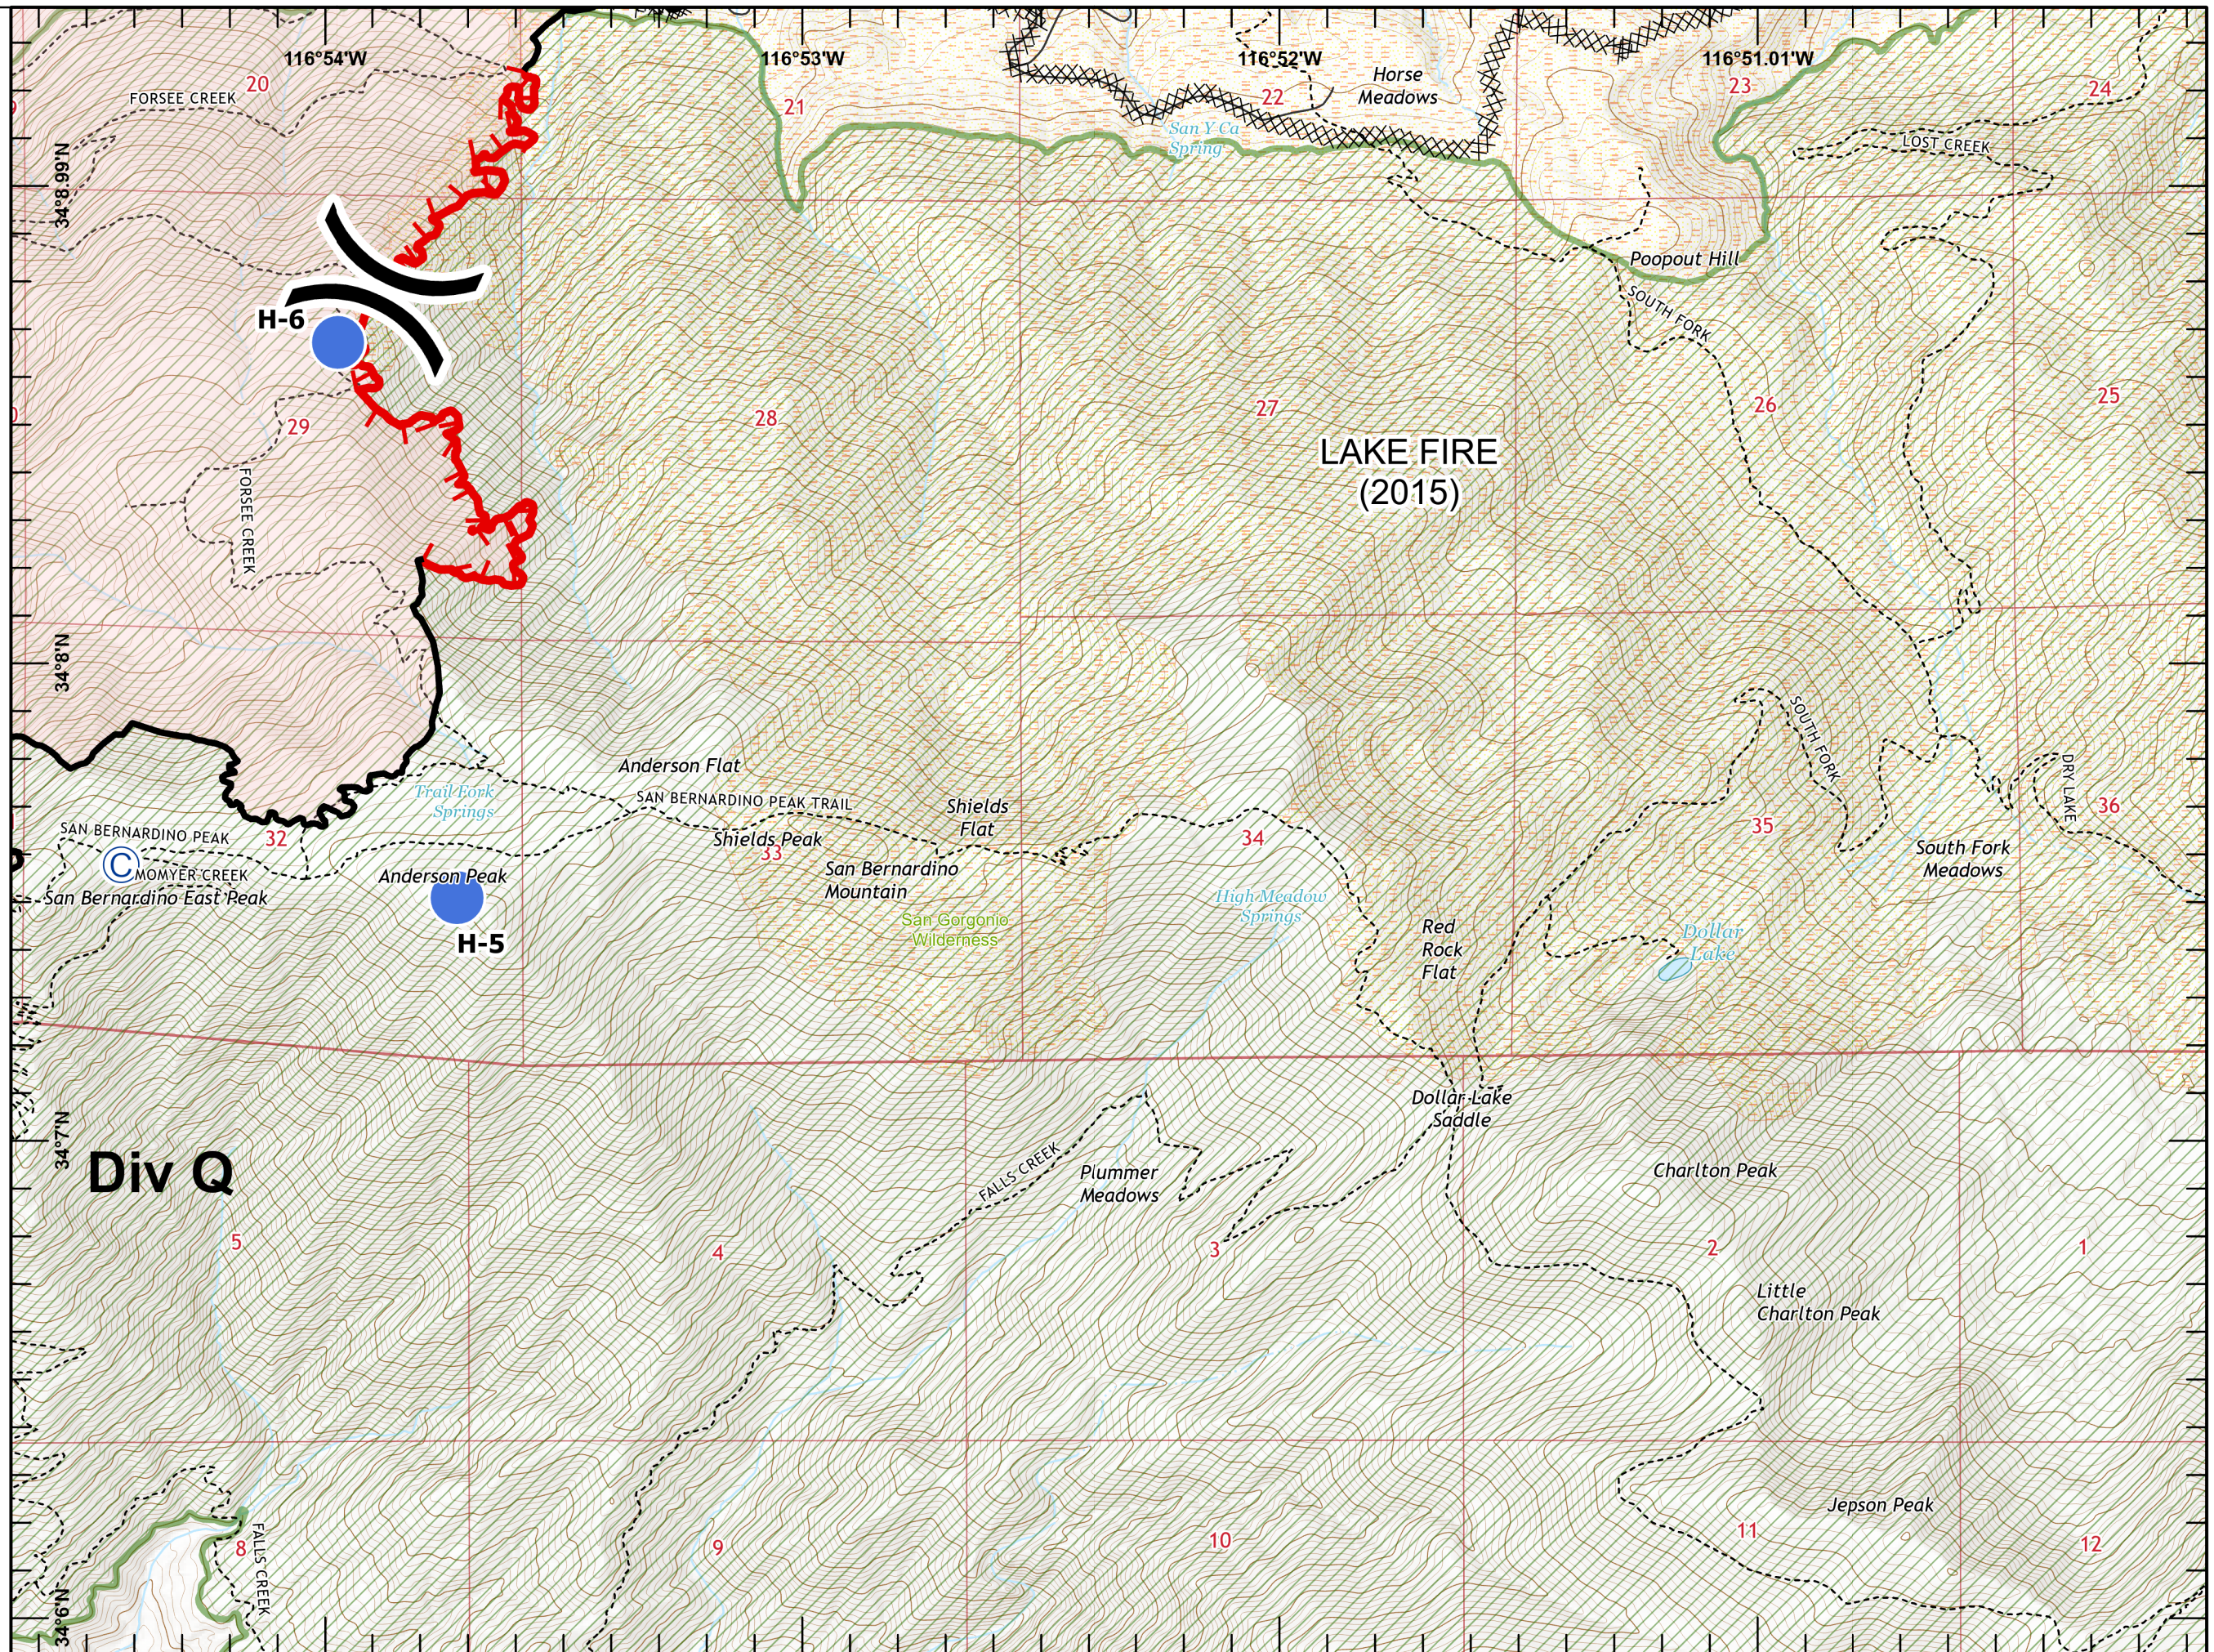

IAP EL DORADO

CA-BDU-012925

09/26/2020

Page 1 of 10

Page Name: INDEX

-  Uncontrolled Fire Edge
-  Contained Line
-  Completed Dozer Line
-  Completed Hand Line
-  Access or Improved Road
-  Proposed Dozer Line
-  Planned Secondary Line
-  Wildfire Daily Fire Perimeter
-  Unburned Island
-  Fire History

A QR code, a compass rose showing cardinal directions (N, S, E, W), and a scale bar in miles (0 to 0.5) are located in the bottom left corner. Below the scale bar, the text '1:24,000' is displayed. A small box indicates the map was last updated on 9/25/2020 at 22:23.

1:24,000

Last Updated
9/25/2020
22:24

IAP EL DORADO

CA-BDU-012925

09/26/2020

Page 6 of 10

Page Name: B3

-  Uncontrolled Fire Edge
-  Contained Line
-  Completed Dozer Line
-  Wildfire Daily Fire Perimeter
-  Fire History
-  USFS Wilderness

1:24,000

Last Updated
9/25/2020
22:25

IAP EL DORADO

CA-BDU-012925

09/26/2020

Page 8 of 10

Page Name: C2

-  Uncontrolled Fire Edge
-  Contained Line
-  Completed Dozer Line
-  Completed Hand Line
-  Wildfire Daily Fire Perimeter
-  Unburned Island
-  Fire History
-  USFS Wilderness