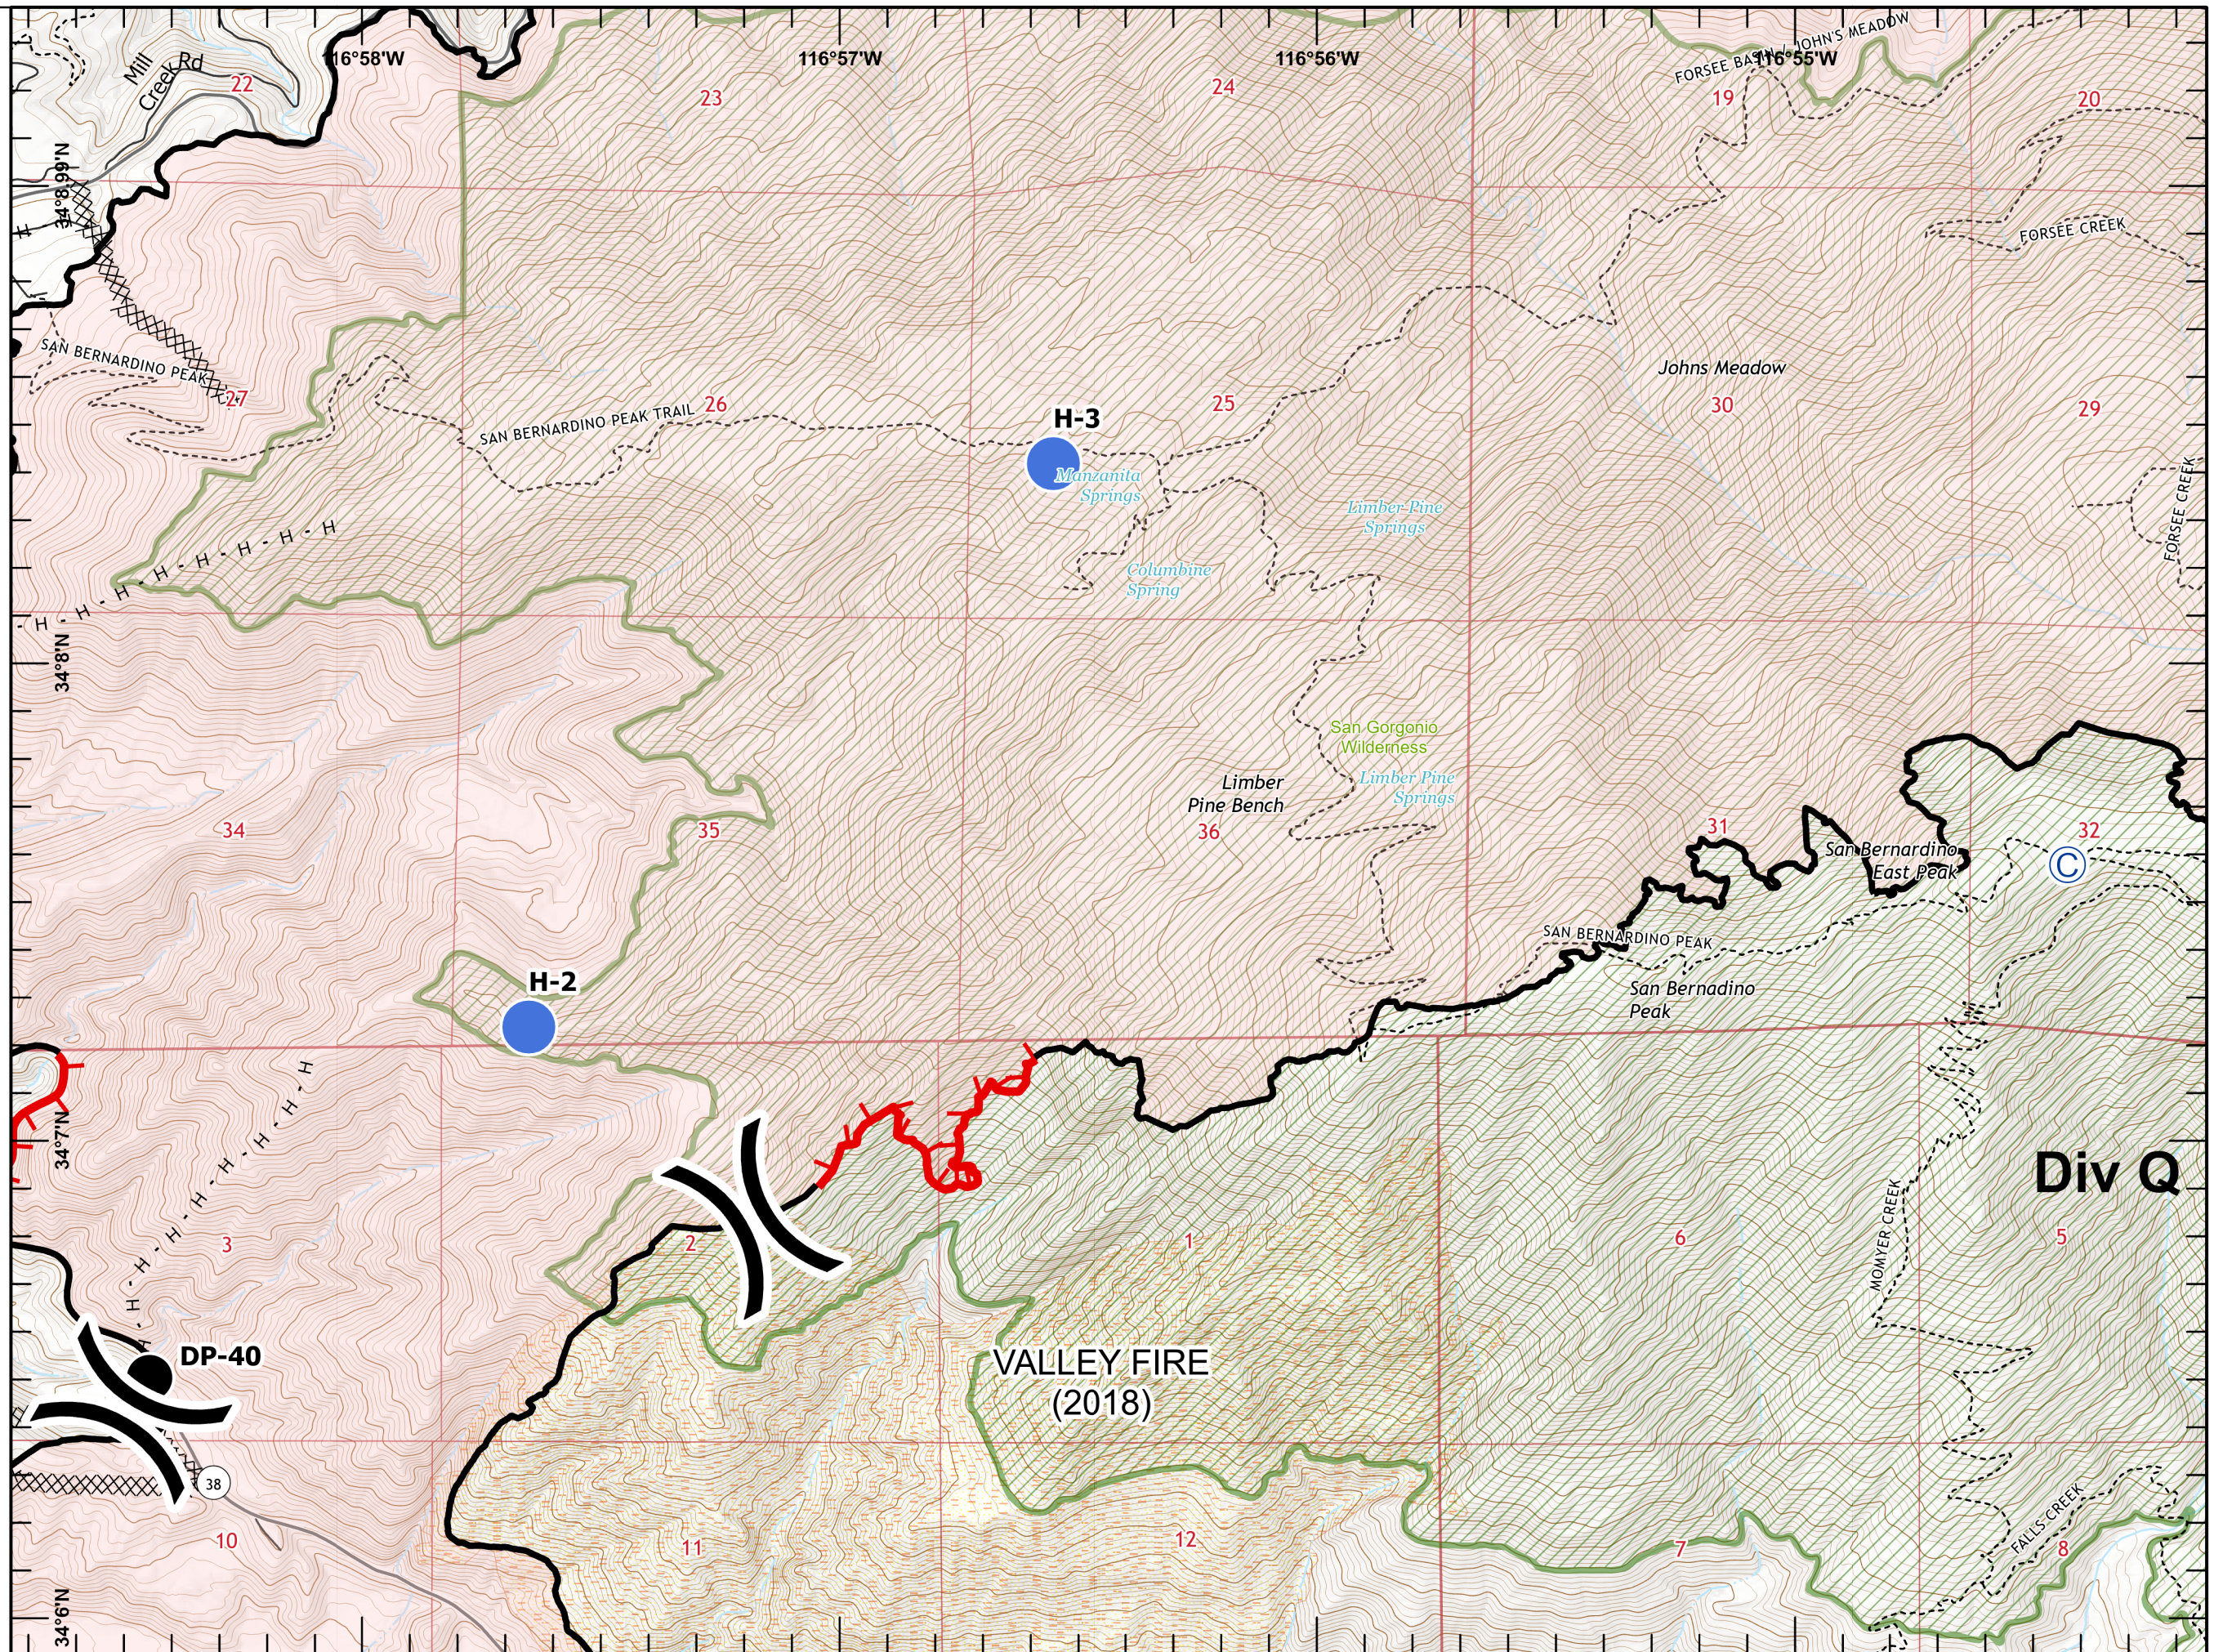

A QR code, a compass rose showing cardinal directions (N, S, E, W), and a scale bar in miles (0 to 0.5) are located in the bottom left corner. Below the scale bar, the text '1:24,000' is displayed. A small box indicates the map was last updated on 9/25/2020 at 22:23.

1:24,000

Last Updated
9/25/2020
22:24

IAP EL DORADO

CA-BDU-012925

09/26/2020

Page 5 of 10

Page Name: B2

-  Uncontrolled Fire Edge
-  Contained Line
-  Completed Dozer Line
-  Completed Hand Line
-  Planned Secondary Line
-  Wildfire Daily Fire Perimeter
-  Fire History
-  USFS Wilderness

1:24,000

Last Updated
9/25/2020
22:24

IAP EL DORADO

CA-BDU-012925

09/26/2020

Page 6 of 10

Page Name: B3

-  Uncontrolled Fire Edge
-  Contained Line
-  Completed Dozer Line
-  Wildfire Daily Fire Perimeter
-  Fire History
-  USFS Wilderness