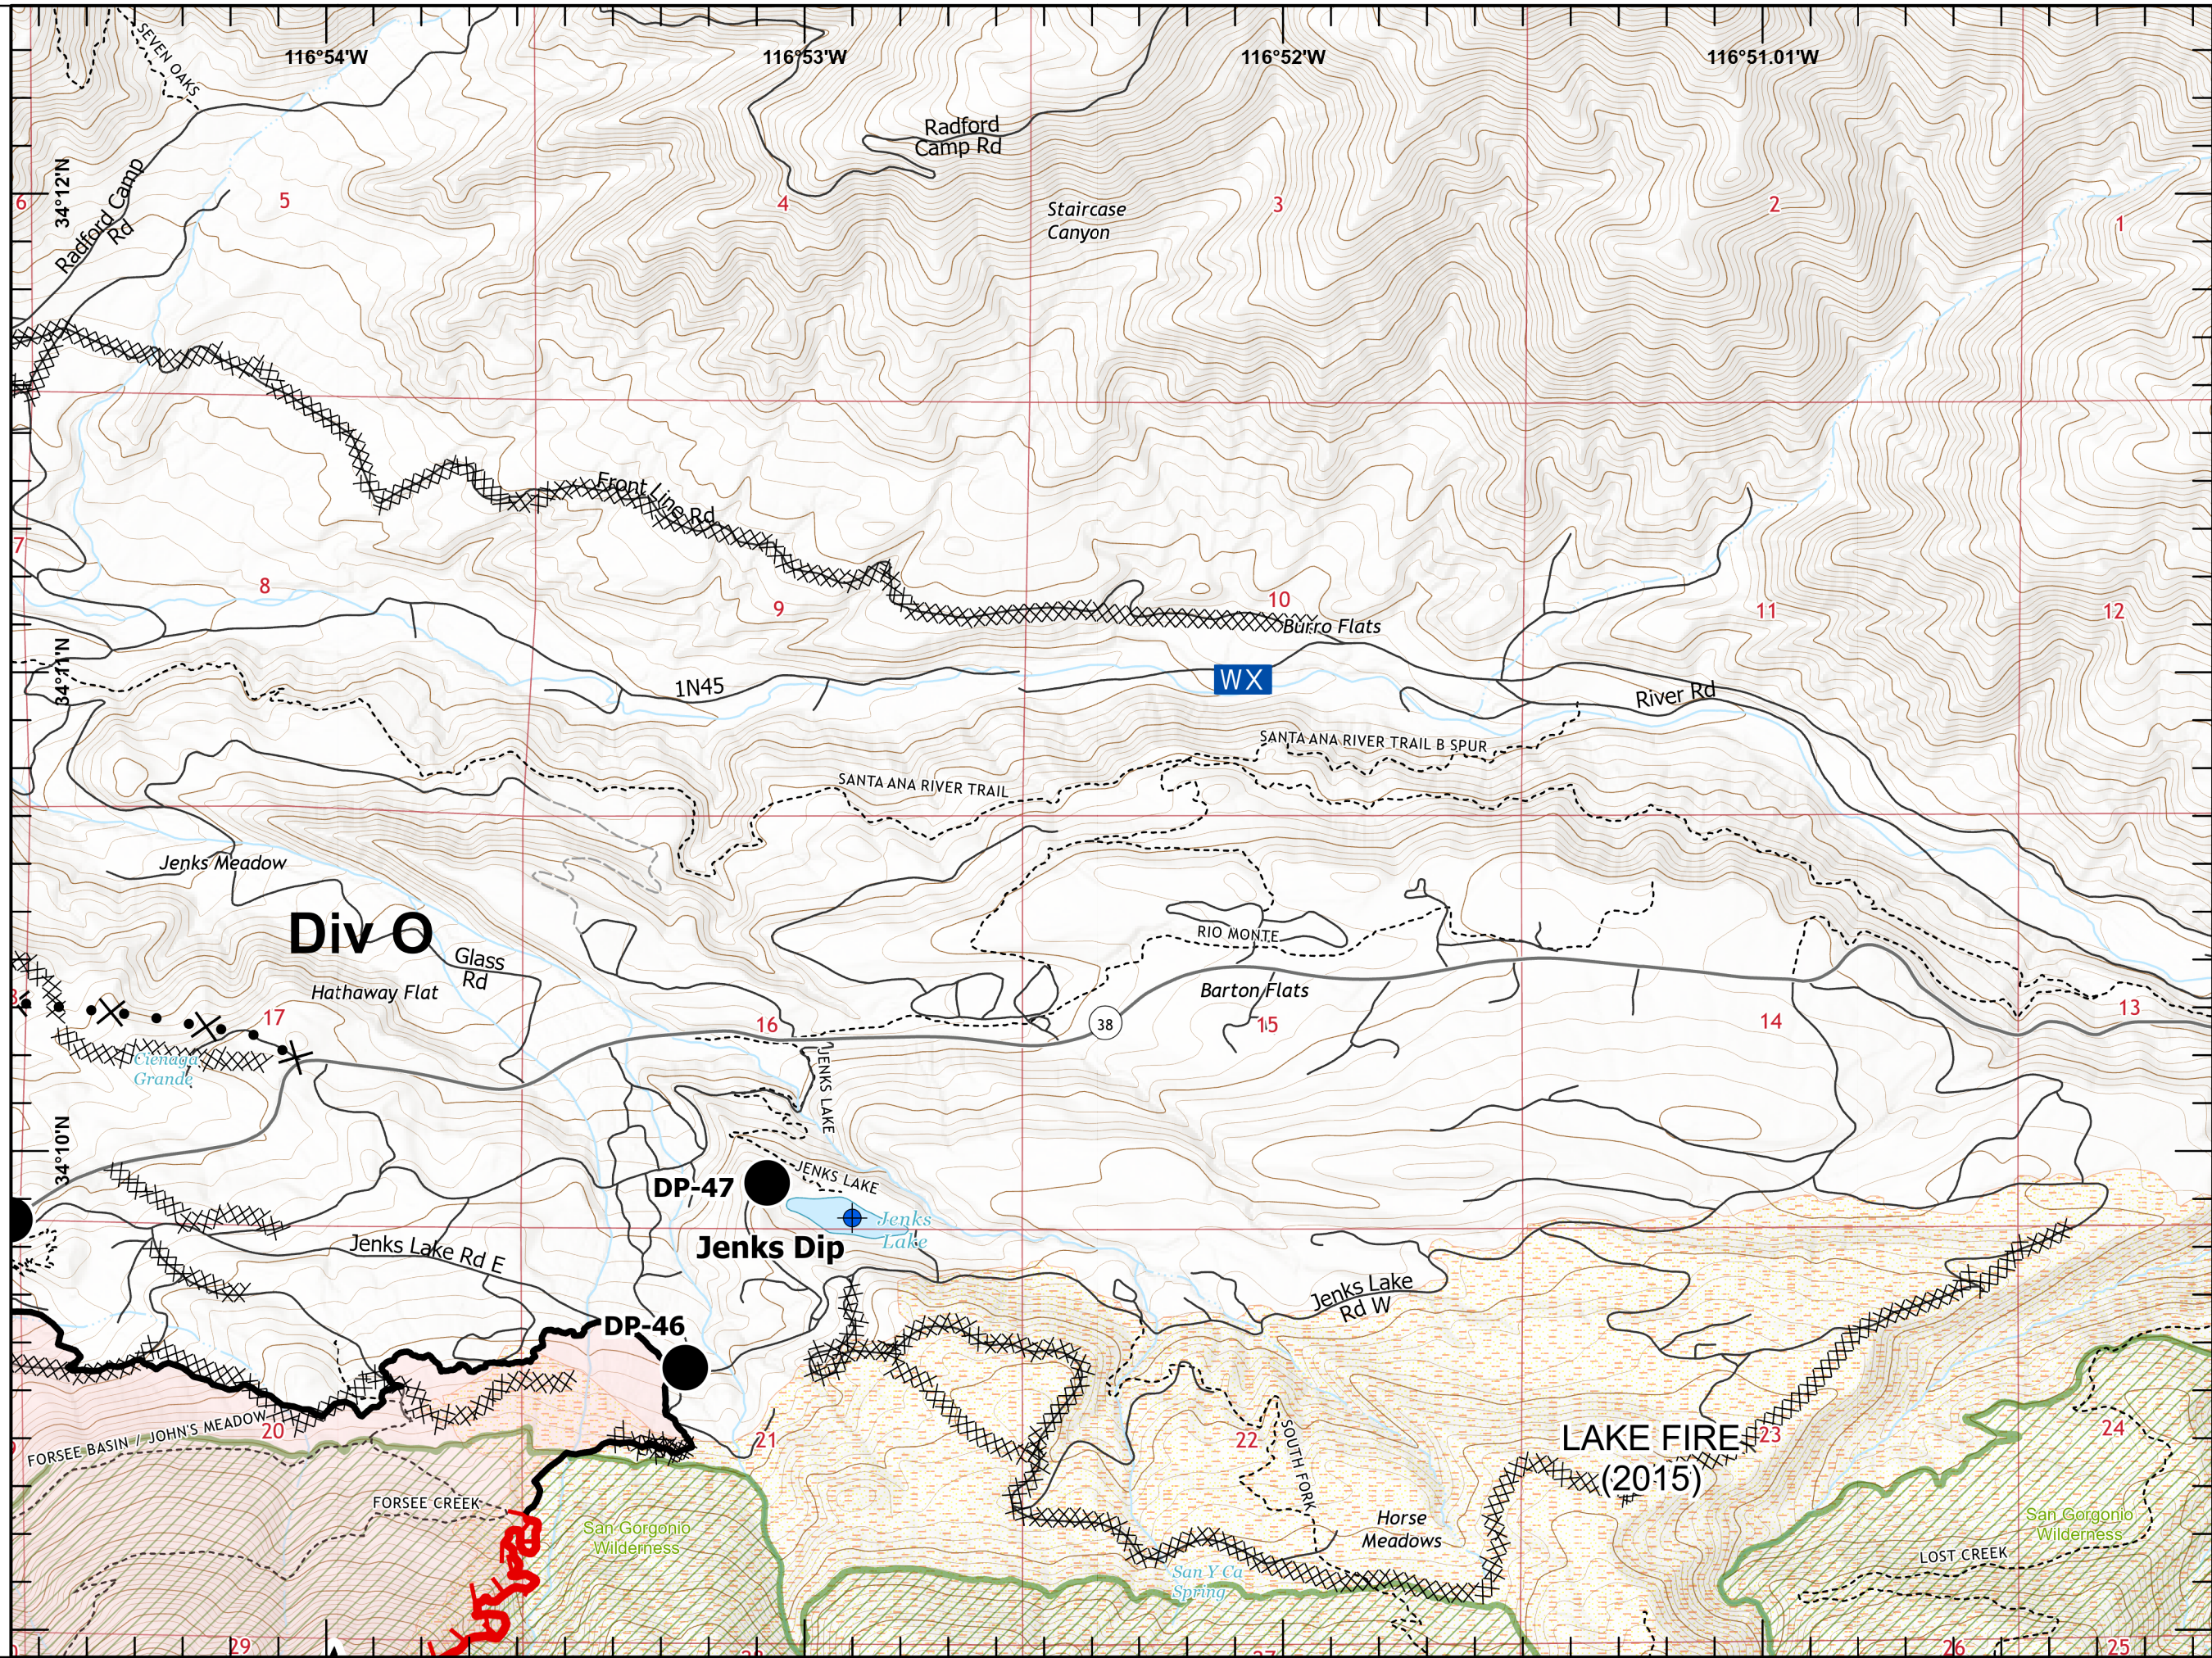

IAP EL DORADO

CA-BDU-012925

09/26/2020

Page 1 of 10

Page Name: INDEX

-  Uncontrolled Fire Edge
-  Contained Line
-  Completed Dozer Line
-  Completed Hand Line
-  Access or Improved Road
-  Proposed Dozer Line
-  Planned Secondary Line
-  Wildfire Daily Fire Perimeter
-  Unburned Island
-  Fire History

QR code, north arrow, scale bar (0 to 2 miles), and update information: Last Updated 9/25/2020 22:23.

IAP EL DORADO

CA-BDU-012925

09/26/2020

Page 2 of 10

Page Name: A2

-  Uncontrolled Fire Edge
-  Contained Line
-  Completed Dozer Line
-  Completed Hand Line
-  Proposed Dozer Line
-  Wildfire Daily Fire Perimeter
-  USFS Wilderness

1:24,000

Last Updated
9/25/2020
22:23

IAP EL DORADO

CA-BDU-012925

09/26/2020

Page 3 of 10

Page Name: A3

-  Uncontrolled Fire Edge
-  Contained Line
-  Completed Dozer Line
-  Proposed Dozer Line
-  Wildfire Daily Fire Perimeter
-  Fire History
-  USFS Wilderness

A QR code, a compass rose showing cardinal directions (N, S, E, W), and a scale bar in miles (0 to 0.5) are located in the bottom left corner. Below the scale bar, the text '1:24,000' is displayed. A small box indicates the map was last updated on 9/25/2020 at 22:23.