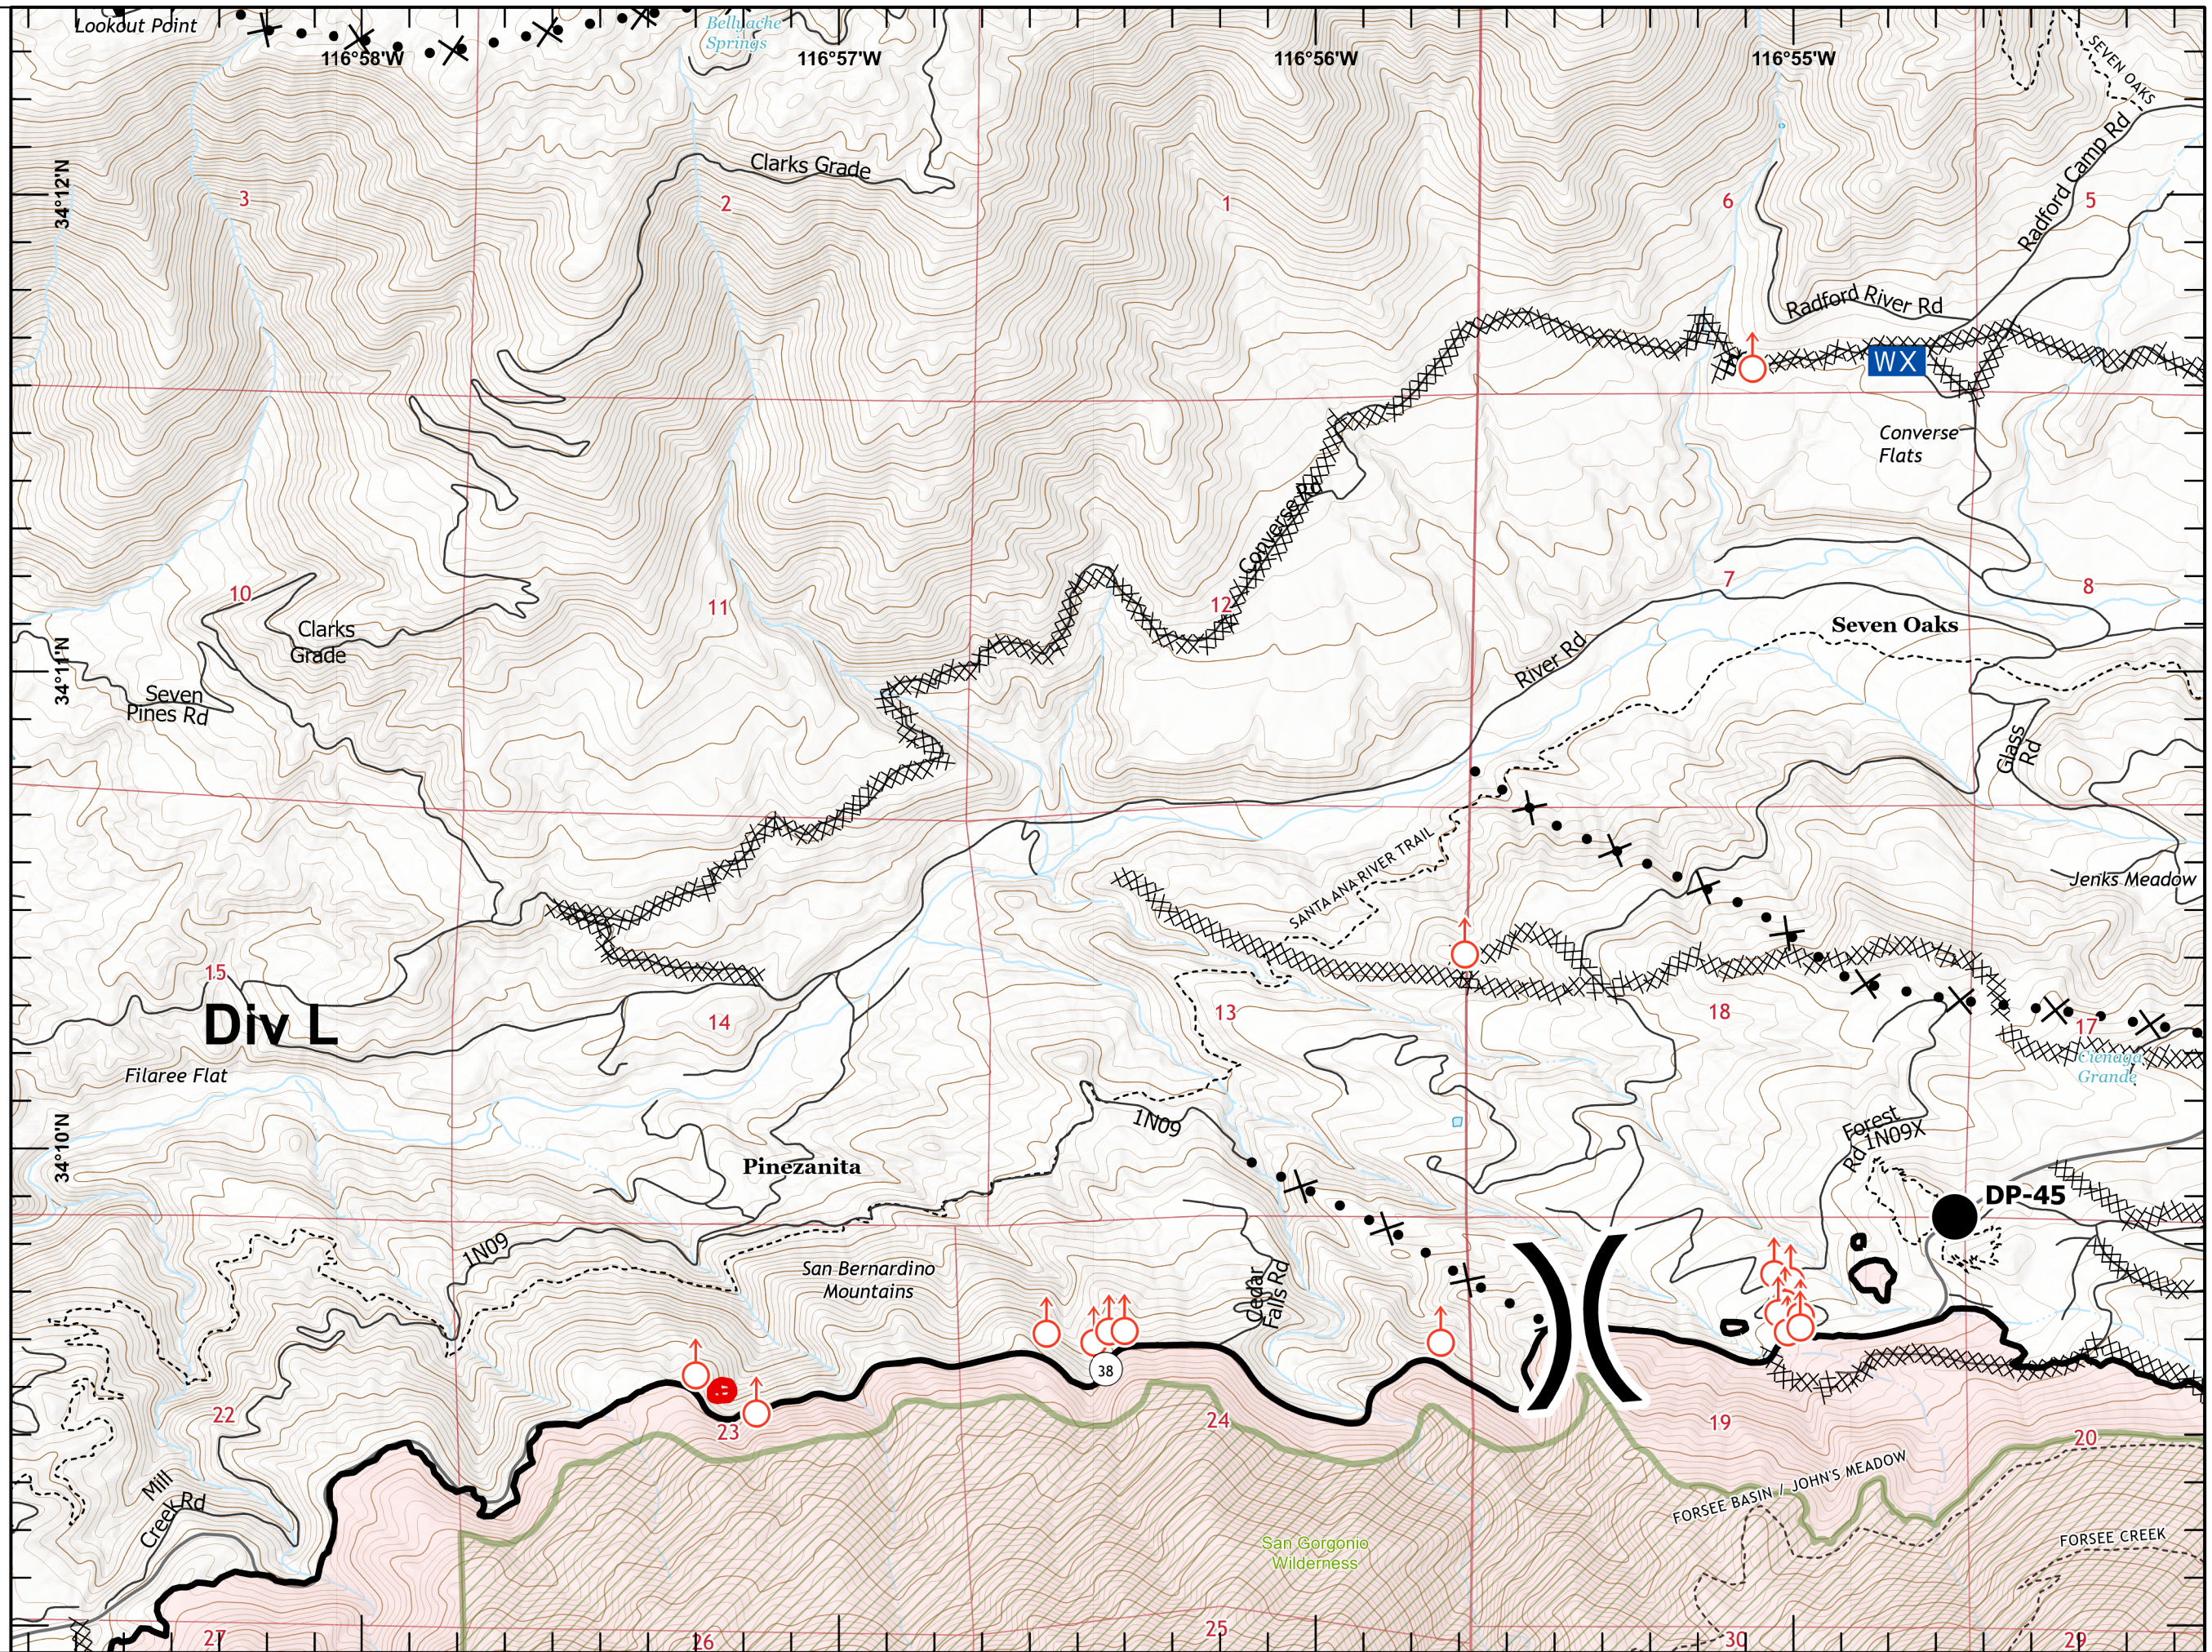

IAP EL DORADO

CA-BDU-012925

09/26/2020

Page 1 of 10

Page Name: INDEX

-  Uncontrolled Fire Edge
-  Contained Line
-  Completed Dozer Line
-  Completed Hand Line
-  Access or Improved Road
-  Proposed Dozer Line
-  Planned Secondary Line
-  Wildfire Daily Fire Perimeter
-  Unburned Island
-  Fire History

QR code, north arrow, scale bar (0 to 2 miles), and update information: Last Updated 9/25/2020 22:23.

IAP EL DORADO

CA-BDU-012925

09/26/2020

Page 2 of 10

Page Name: A2

-  Uncontrolled Fire Edge
-  Contained Line
-  Completed Dozer Line
-  Completed Hand Line
-  Proposed Dozer Line
-  Wildfire Daily Fire Perimeter
-  USFS Wilderness

1:24,000

Last Updated
9/25/2020
22:23

IAP EL DORADO

CA-BDU-012925

09/26/2020

Page 3 of 10

Page Name: A3

-  Uncontrolled Fire Edge
-  Contained Line
-  Completed Dozer Line
-  Proposed Dozer Line
-  Wildfire Daily Fire Perimeter
-  Fire History
-  USFS Wilderness

A QR code, a compass rose showing cardinal directions (N, S, E, W), and a scale bar in miles (0 to 0.5) are located in the bottom left corner. Below the scale bar, the text '1:24,000' is displayed. A small box indicates the map was last updated on 9/25/2020 at 22:23.