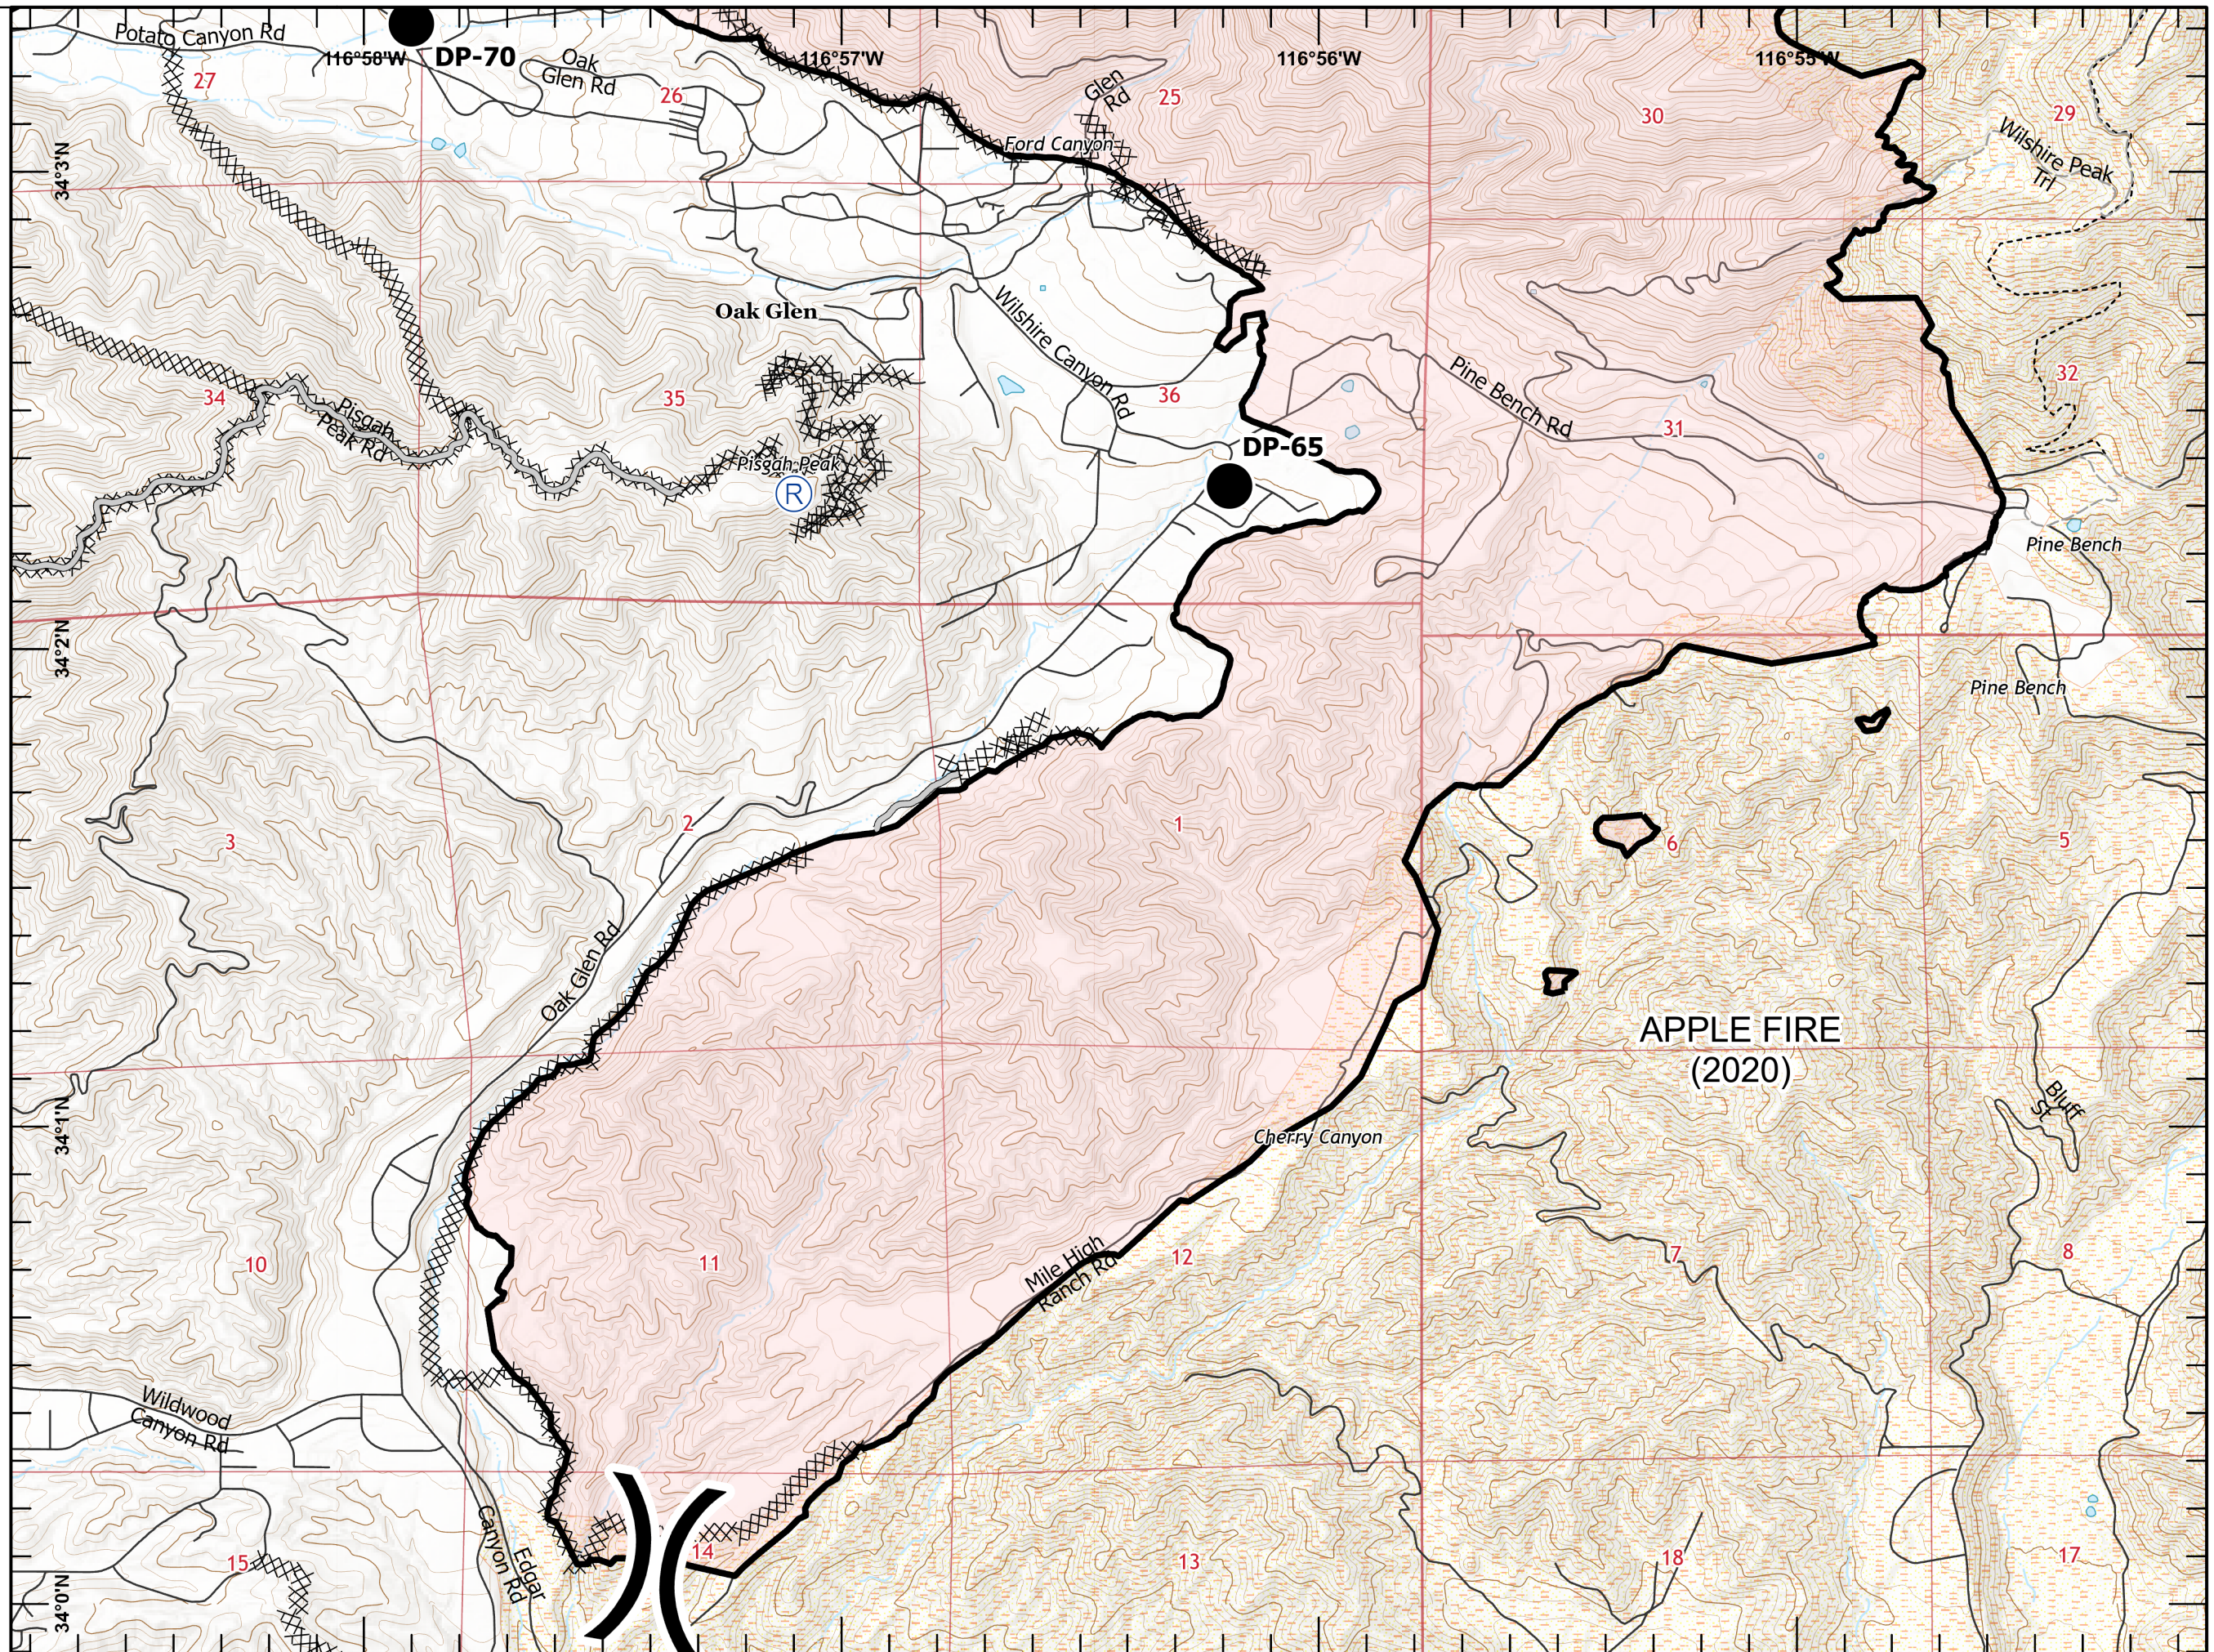

A QR code, a compass rose showing cardinal directions (N, S, E, W), and a scale bar in miles (0 to 0.5) are located in the bottom left corner. Below the scale bar, the text '1:24,000' is displayed. A small box indicates the map was last updated on 9/25/2020 at 22:23.

1:24,000

Last Updated
9/25/2020
22:25

IAP EL DORADO

CA-BDU-012925

09/26/2020

Page 8 of 10

Page Name: C2

-  Uncontrolled Fire Edge
-  Contained Line
-  Completed Dozer Line
-  Completed Hand Line
-  Wildfire Daily Fire Perimeter
-  Unburned Island
-  Fire History
-  USFS Wilderness

1:24,000

Last Updated
9/25/2020
22:25

IAP EL DORADO

CA-BDU-012925

09/26/2020

Page 10 of 10

Page Name: D2

-  Contained Line
-  Completed Dozer Line
-  Access or Improved Road
-  Wildfire Daily Fire Perimeter
-  Fire History