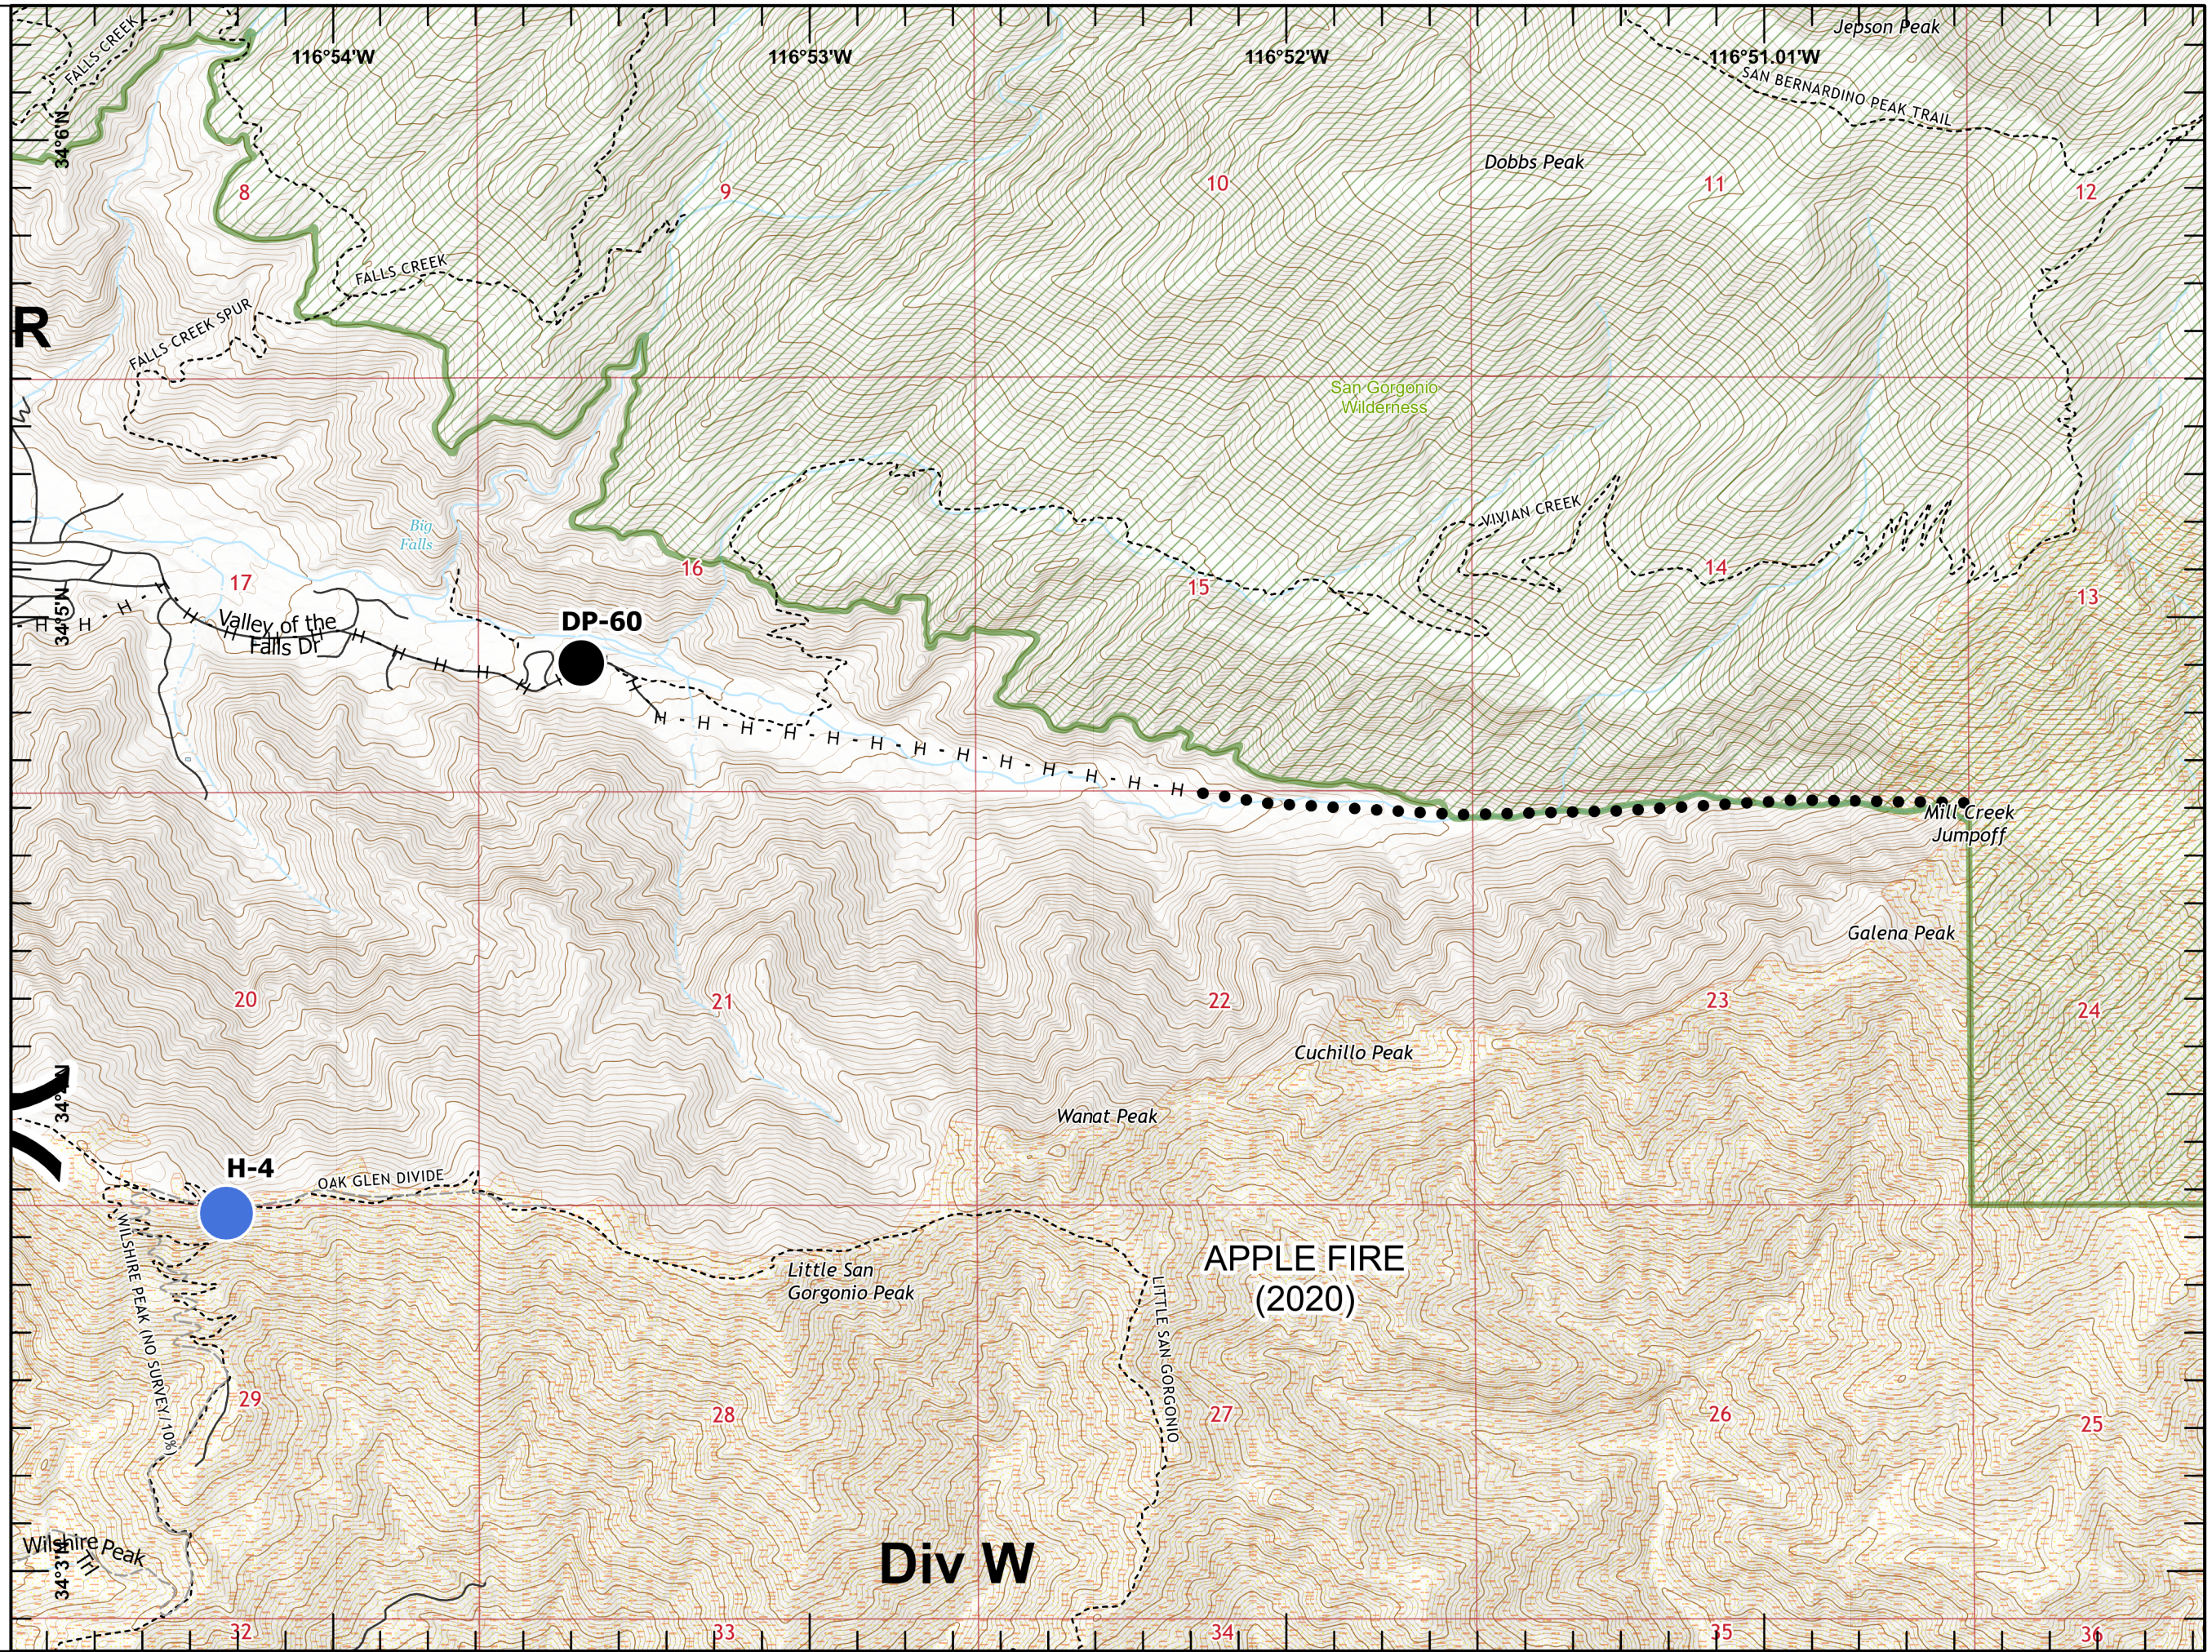

A QR code, a compass rose showing cardinal directions (N, S, E, W), and a scale bar in miles (0 to 0.5) are located in the bottom left corner. Below the scale bar, the text '1:24,000' is displayed. A small box indicates the map was last updated on 9/25/2020 at 22:23.

1:24,000

Last Updated
9/25/2020
22:24

IAP EL DORADO

CA-BDU-012925

09/26/2020

Page 6 of 10

Page Name: B3

-  Uncontrolled Fire Edge
-  Contained Line
-  Completed Dozer Line
-  Wildfire Daily Fire Perimeter
-  Fire History
-  USFS Wilderness

1:24,000

Last Updated
9/25/2020
22:25

IAP EL DORADO

CA-BDU-012925

09/26/2020

Page 8 of 10

Page Name: C2

-  Uncontrolled Fire Edge
-  Contained Line
-  Completed Dozer Line
-  Completed Hand Line
-  Wildfire Daily Fire Perimeter
-  Unburned Island
-  Fire History
-  USFS Wilderness

1:24,000

Last Updated
9/25/2020
22:25

IAP EL DORADO

CA-BDU-012925

09/26/2020

Page 9 of 10

Page Name: C3

-  Contained Line
-  Completed Hand Line
-  Planned Secondary Line
-  Fire History
-  USFS Wilderness