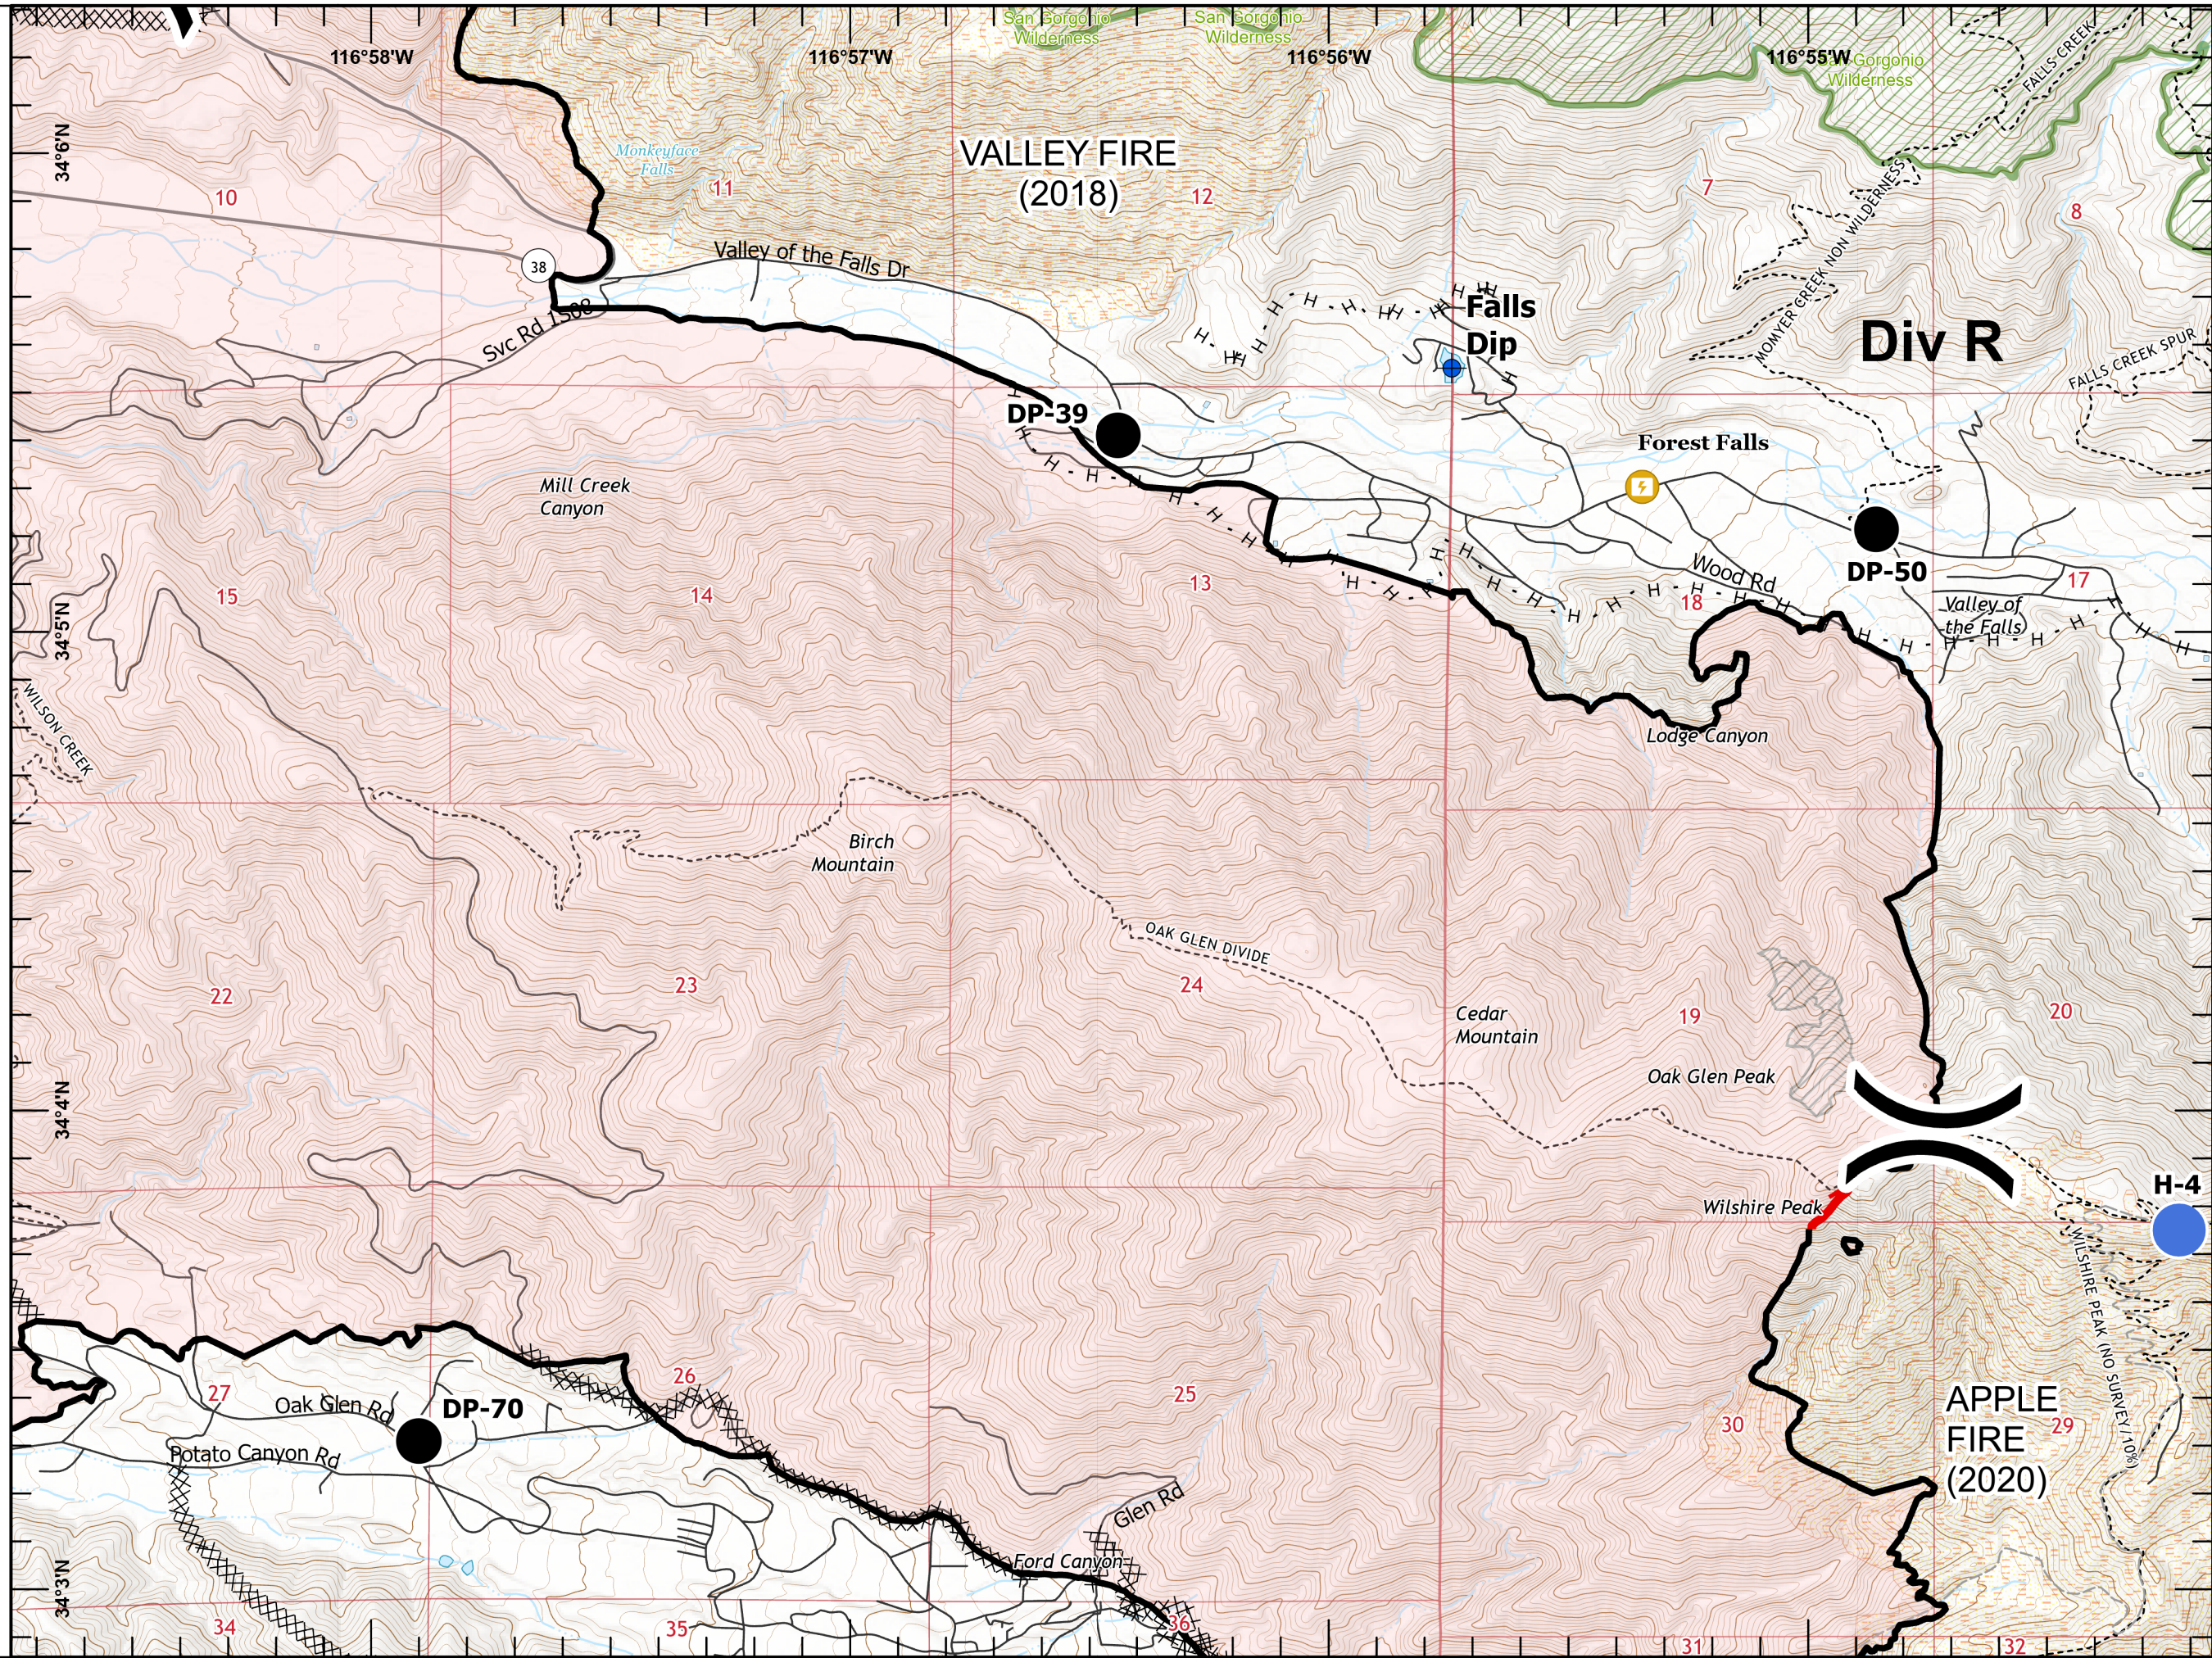

A QR code, a compass rose showing cardinal directions (N, S, E, W), and a scale bar in miles (0 to 0.5) are located in the bottom left corner. Below the scale bar, the text '1:24,000' is displayed. A small box indicates the map was last updated on 9/25/2020 at 22:23.

1:24,000

Last Updated
9/25/2020
22:24

IAP EL DORADO

CA-BDU-012925

09/26/2020

Page 6 of 10

Page Name: B3

-  Uncontrolled Fire Edge
-  Contained Line
-  Completed Dozer Line
-  Wildfire Daily Fire Perimeter
-  Fire History
-  USFS Wilderness

1:24,000

Last Updated
9/25/2020
22:25

IAP EL DORADO

CA-BDU-012925

09/26/2020

Page 8 of 10

Page Name: C2

-  Uncontrolled Fire Edge
-  Contained Line
-  Completed Dozer Line
-  Completed Hand Line
-  Wildfire Daily Fire Perimeter
-  Unburned Island
-  Fire History
-  USFS Wilderness

1:24,000

Last Updated
9/25/2020
22:25

IAP EL DORADO

CA-BDU-012925

09/26/2020

Page 9 of 10

Page Name: C3

-  Contained Line
-  Completed Hand Line
-  Planned Secondary Line
-  Fire History
-  USFS Wilderness