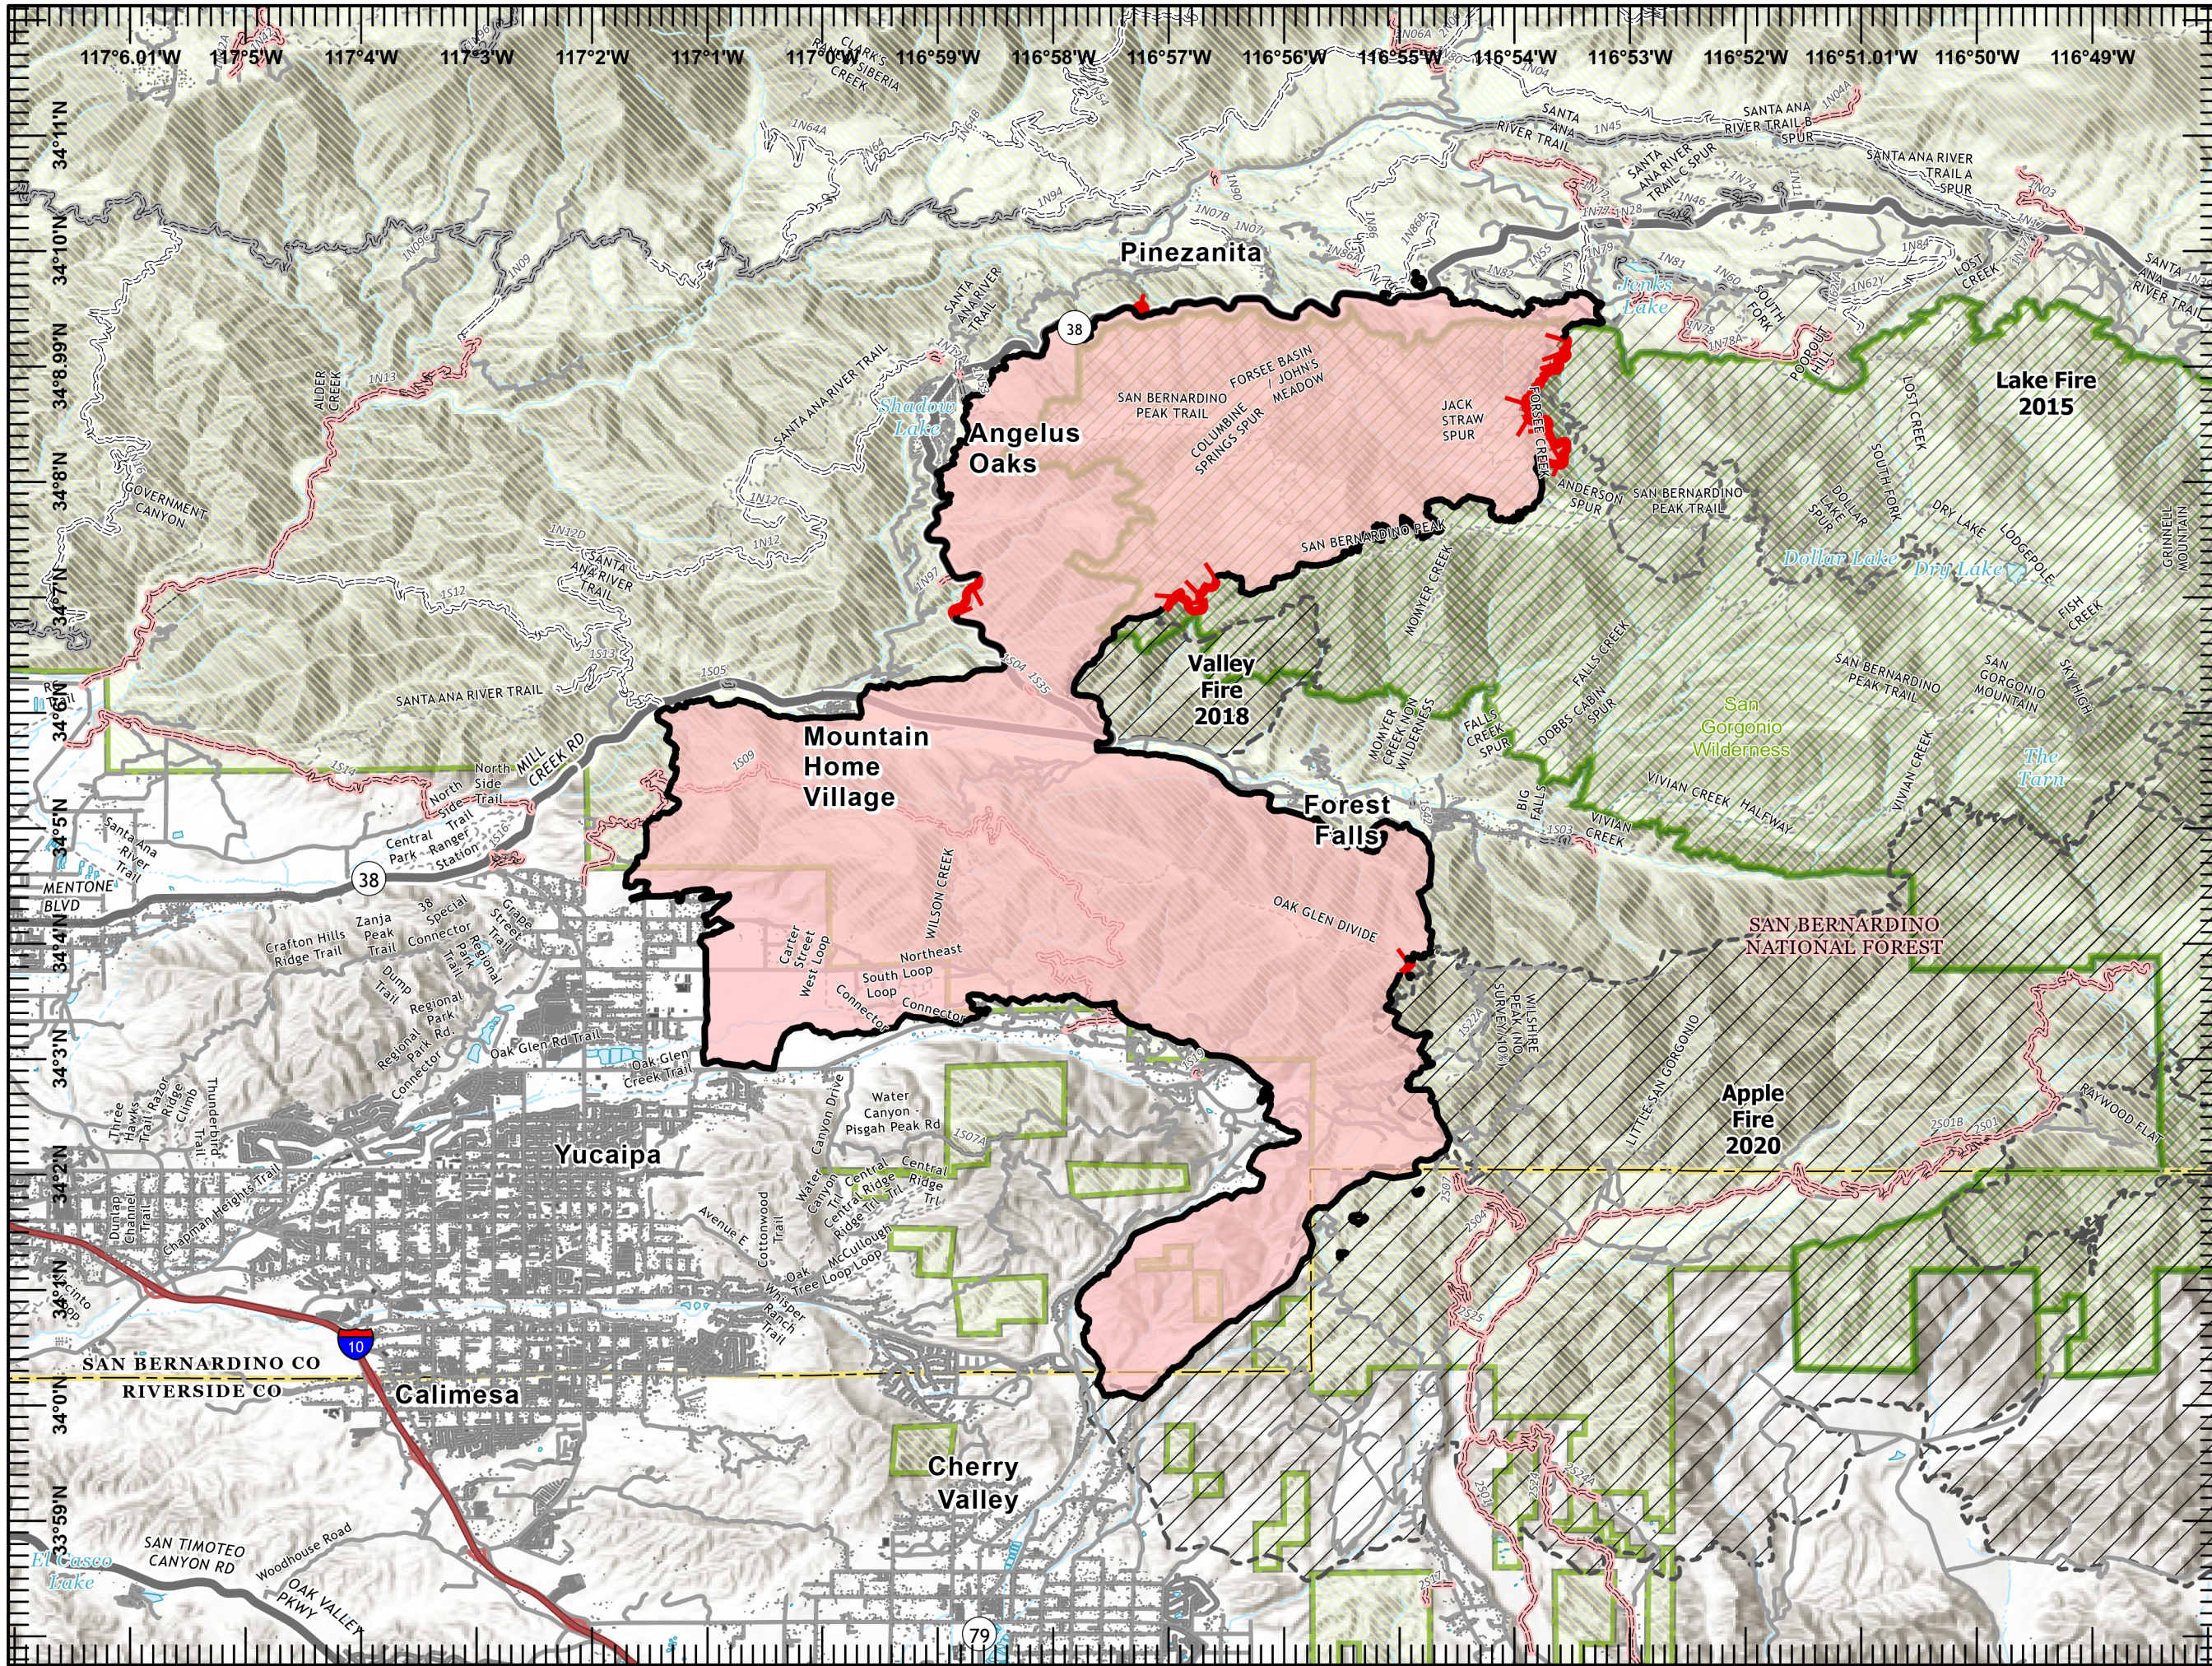

PUBLIC INFO

EL DORADO

CA-BDU-012925

09/26/2020

- Uncontrolled Fire Edge
- Contained Line
- Wildfire Daily Fire Perimeter
- Previous Fires
- Structures
- Forest Service
- USFS Wilderness
- World Hillshade

1:100,000
Last Updated 9/26/2020 00:13