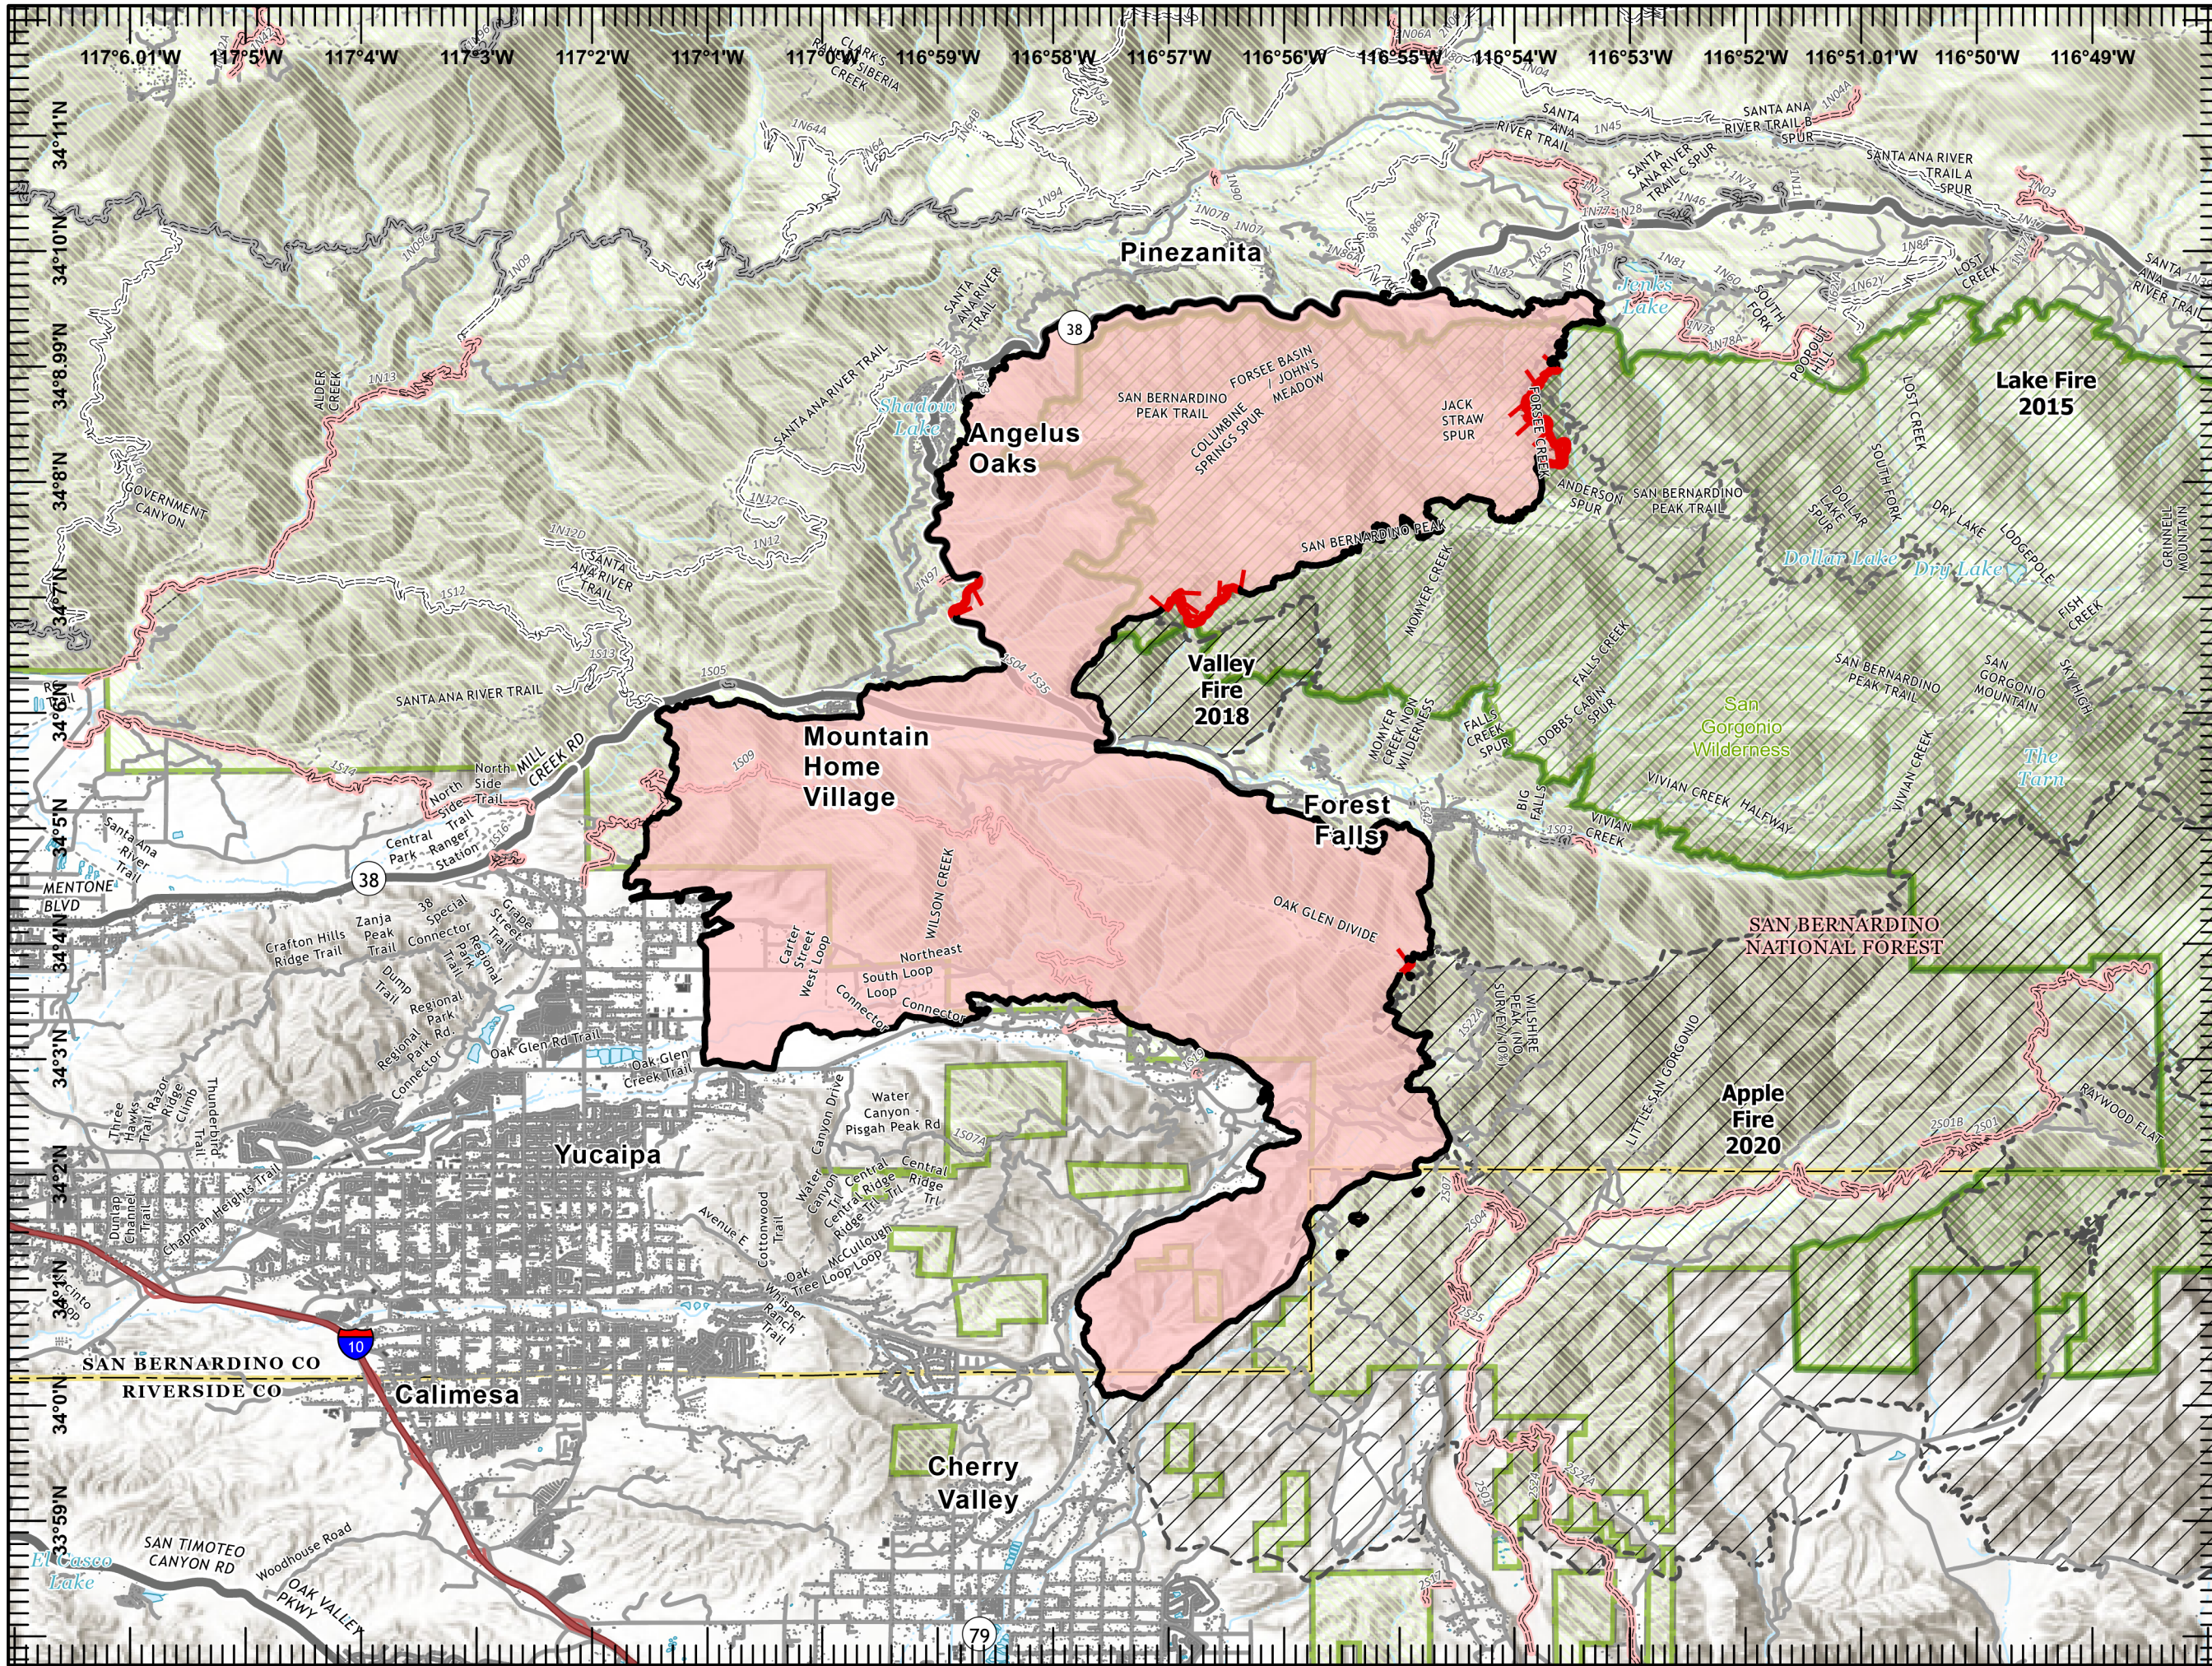

PUBLIC INFO

EL DORADO

CA-BDU-012925

09/27/2020

- Uncontrolled Fire Edge
- Contained Line
- Wildfire Daily Fire Perimeter
- Previous Fires
- Structures
- Forest Service
- USFS Wilderness
- World Hillshade

1:100,000
Last Updated 9/26/2020 20:56