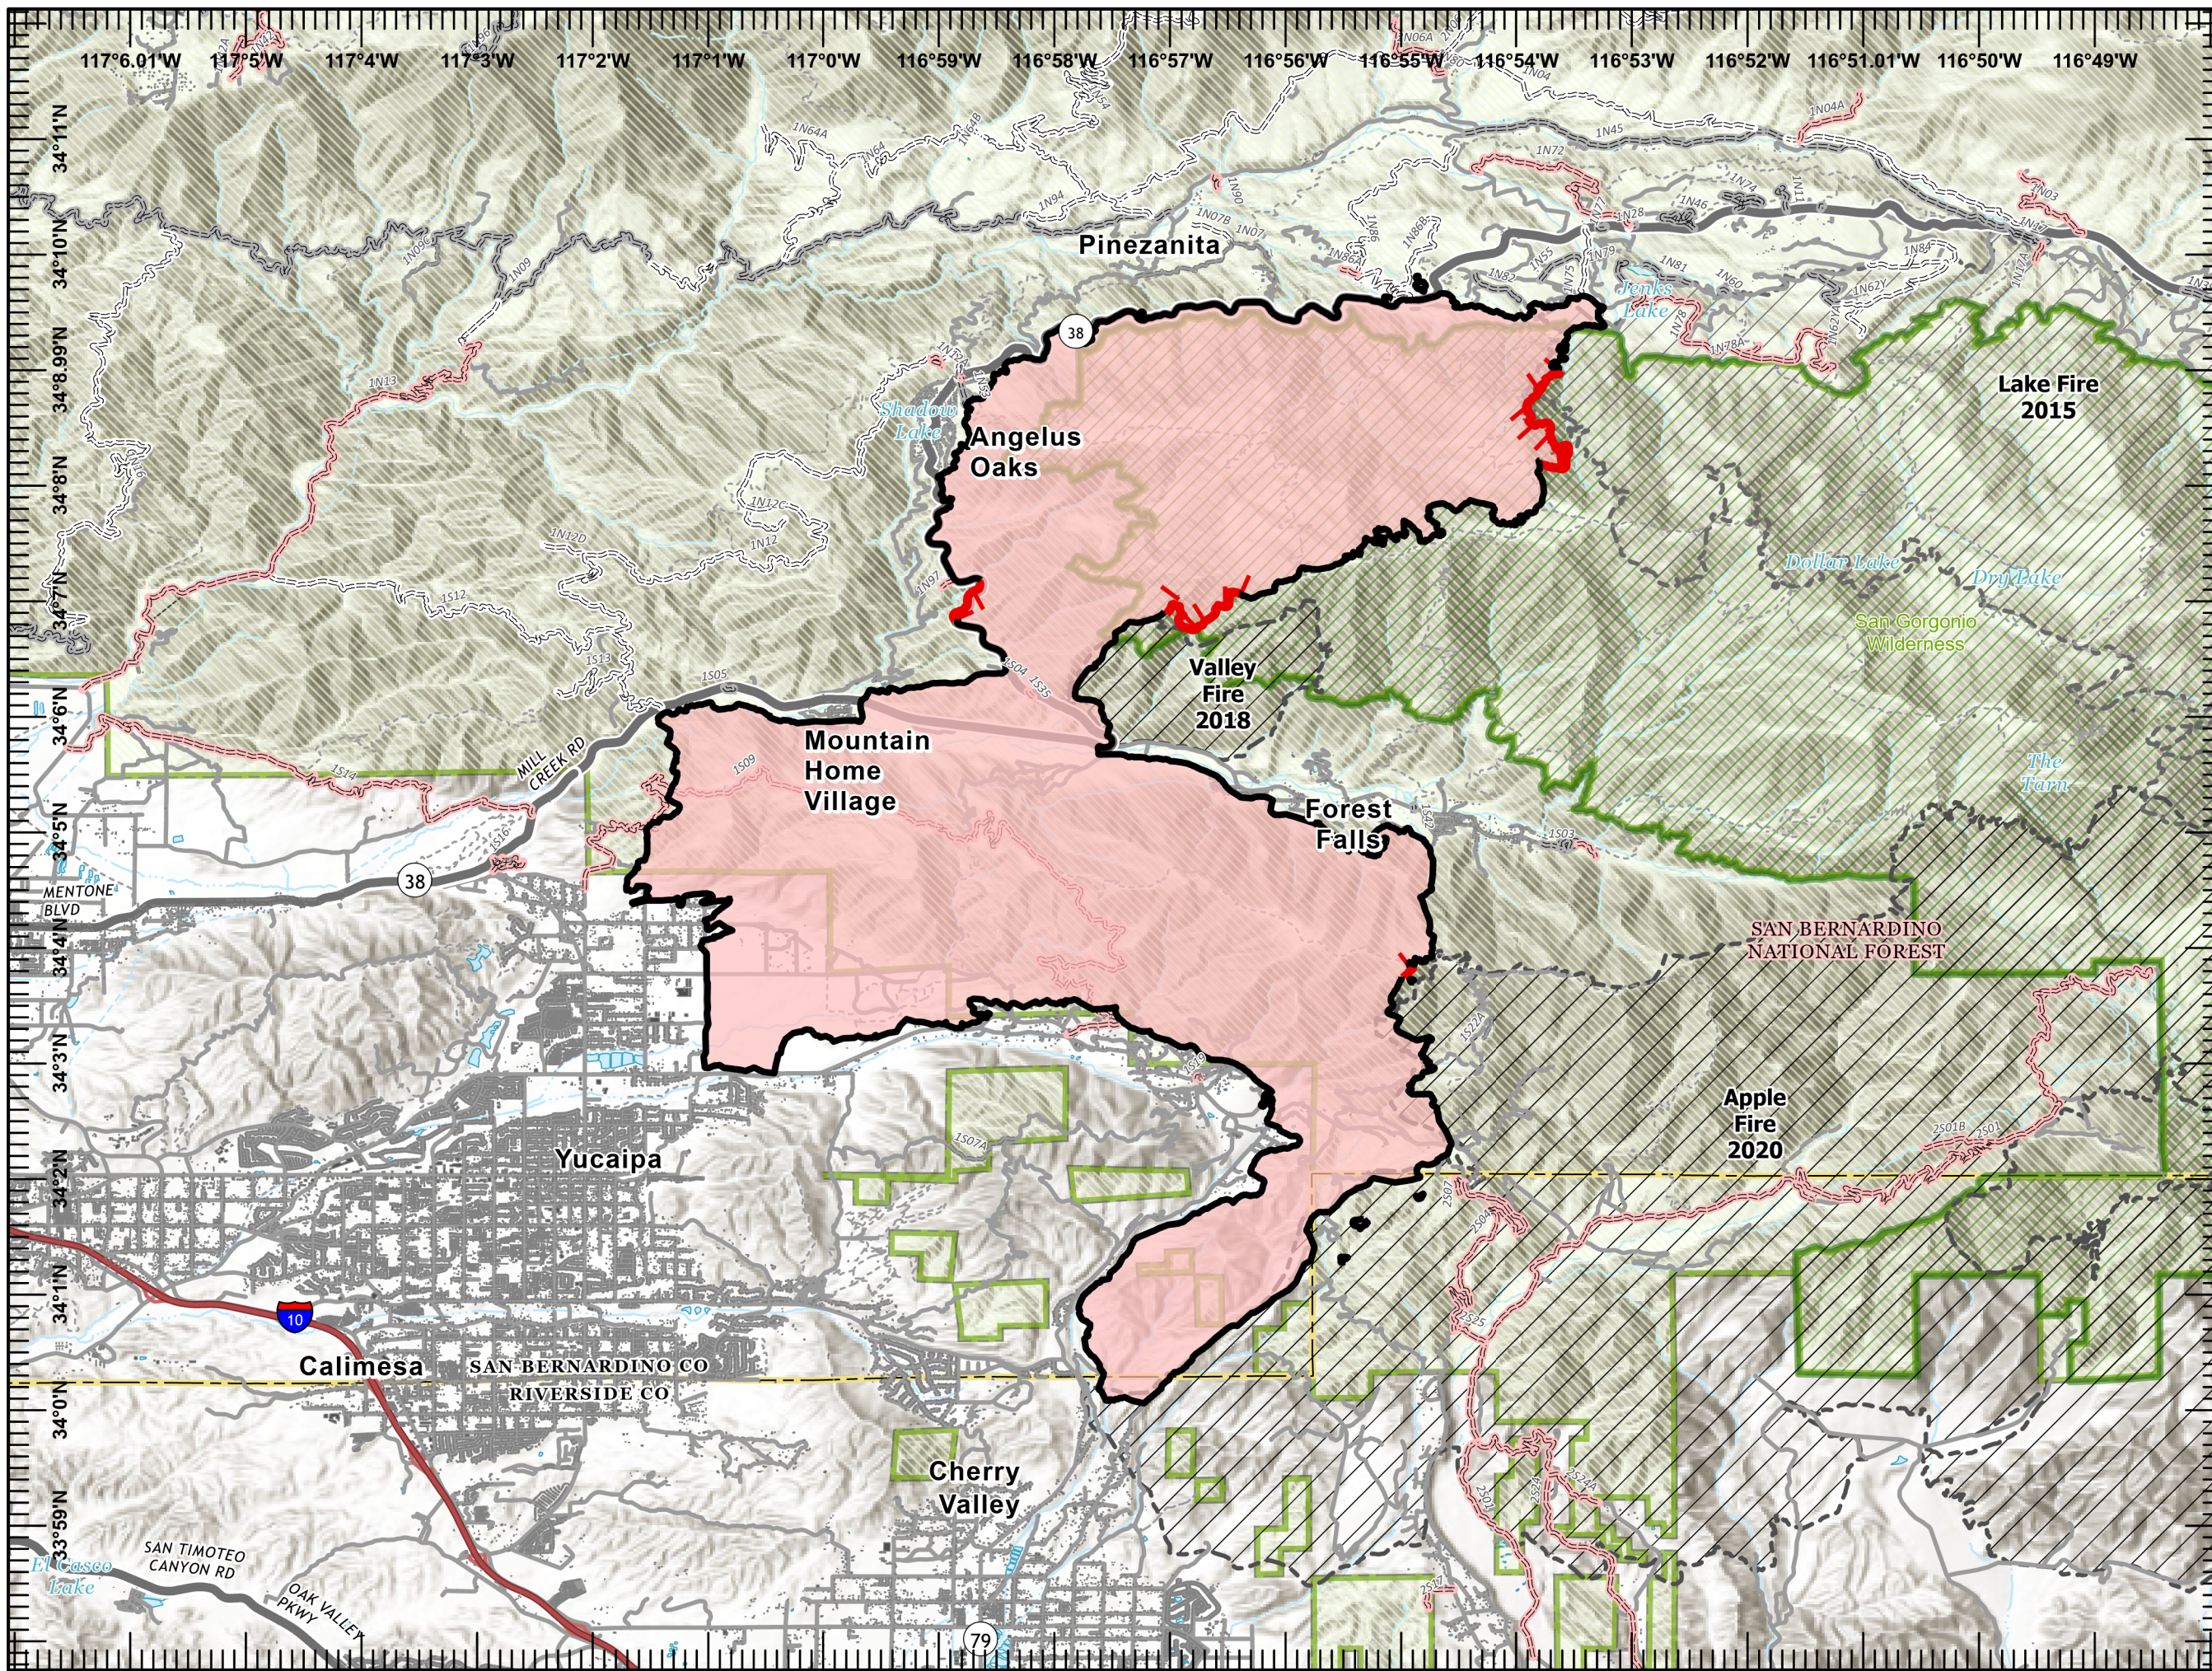

# FINAL PUBLIC INFO

## EL DORADO

CA-BDU-012925

- Uncontrolled Fire Edge
- Contained Line
- Wildfire Daily Fire Perimeter
- Previous Fires
- Structures
- Forest Service
- USFS Wilderness
- World Hillshade

1:100,000  
Last Updated 9/27/2020 21:04