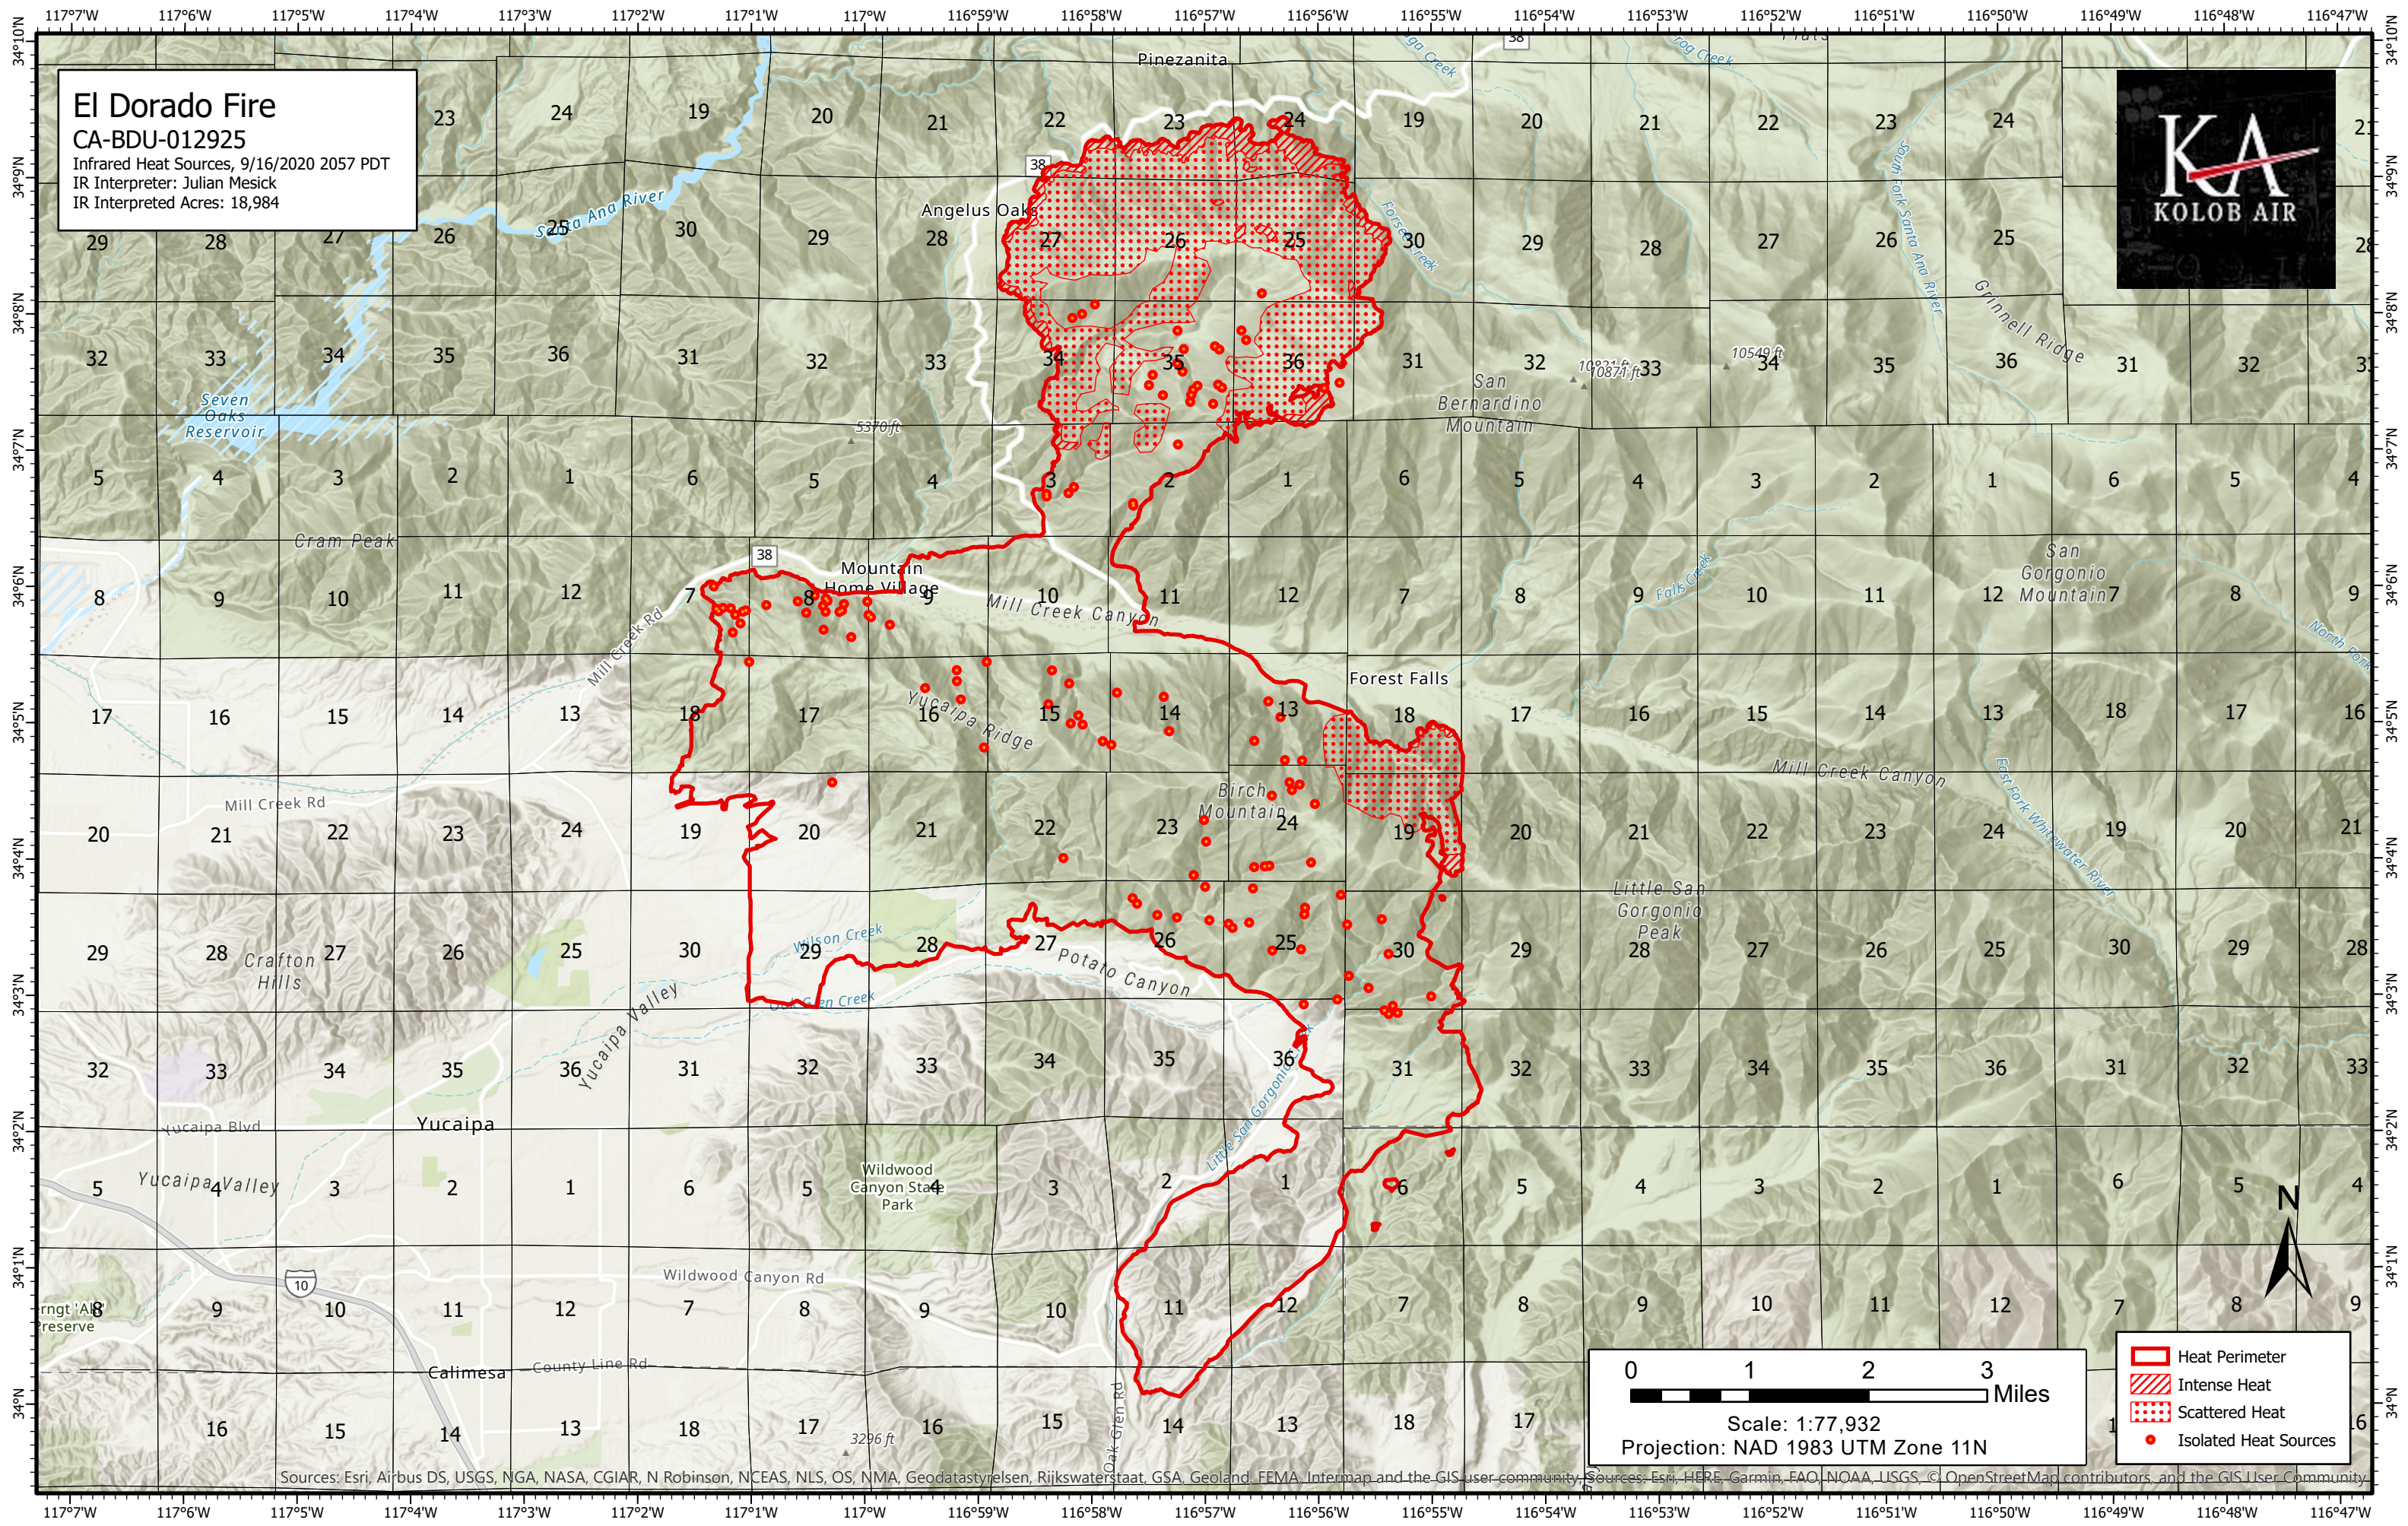

**El Dorado Fire**  
CA-BDU-012925  
Infrared Heat Sources, 9/16/2020 2057 PDT  
IR Interpreter: Julian Mesick  
IR Interpreted Acres: 18,984

Sources: Esri, Airbus DS, USGS, NGA, NASA, CGIAR, N Robinson, NCEAS, NLS, OS, NMA, Geodatastyrelsen, Rijkswaterstaat, GSA, Geoland, FEMA, Intermap and the GIS user community. Sources: Esri, HERE, Garmin, FAO, NOAA, USGS, © OpenStreetMap contributors, and the GIS User Community