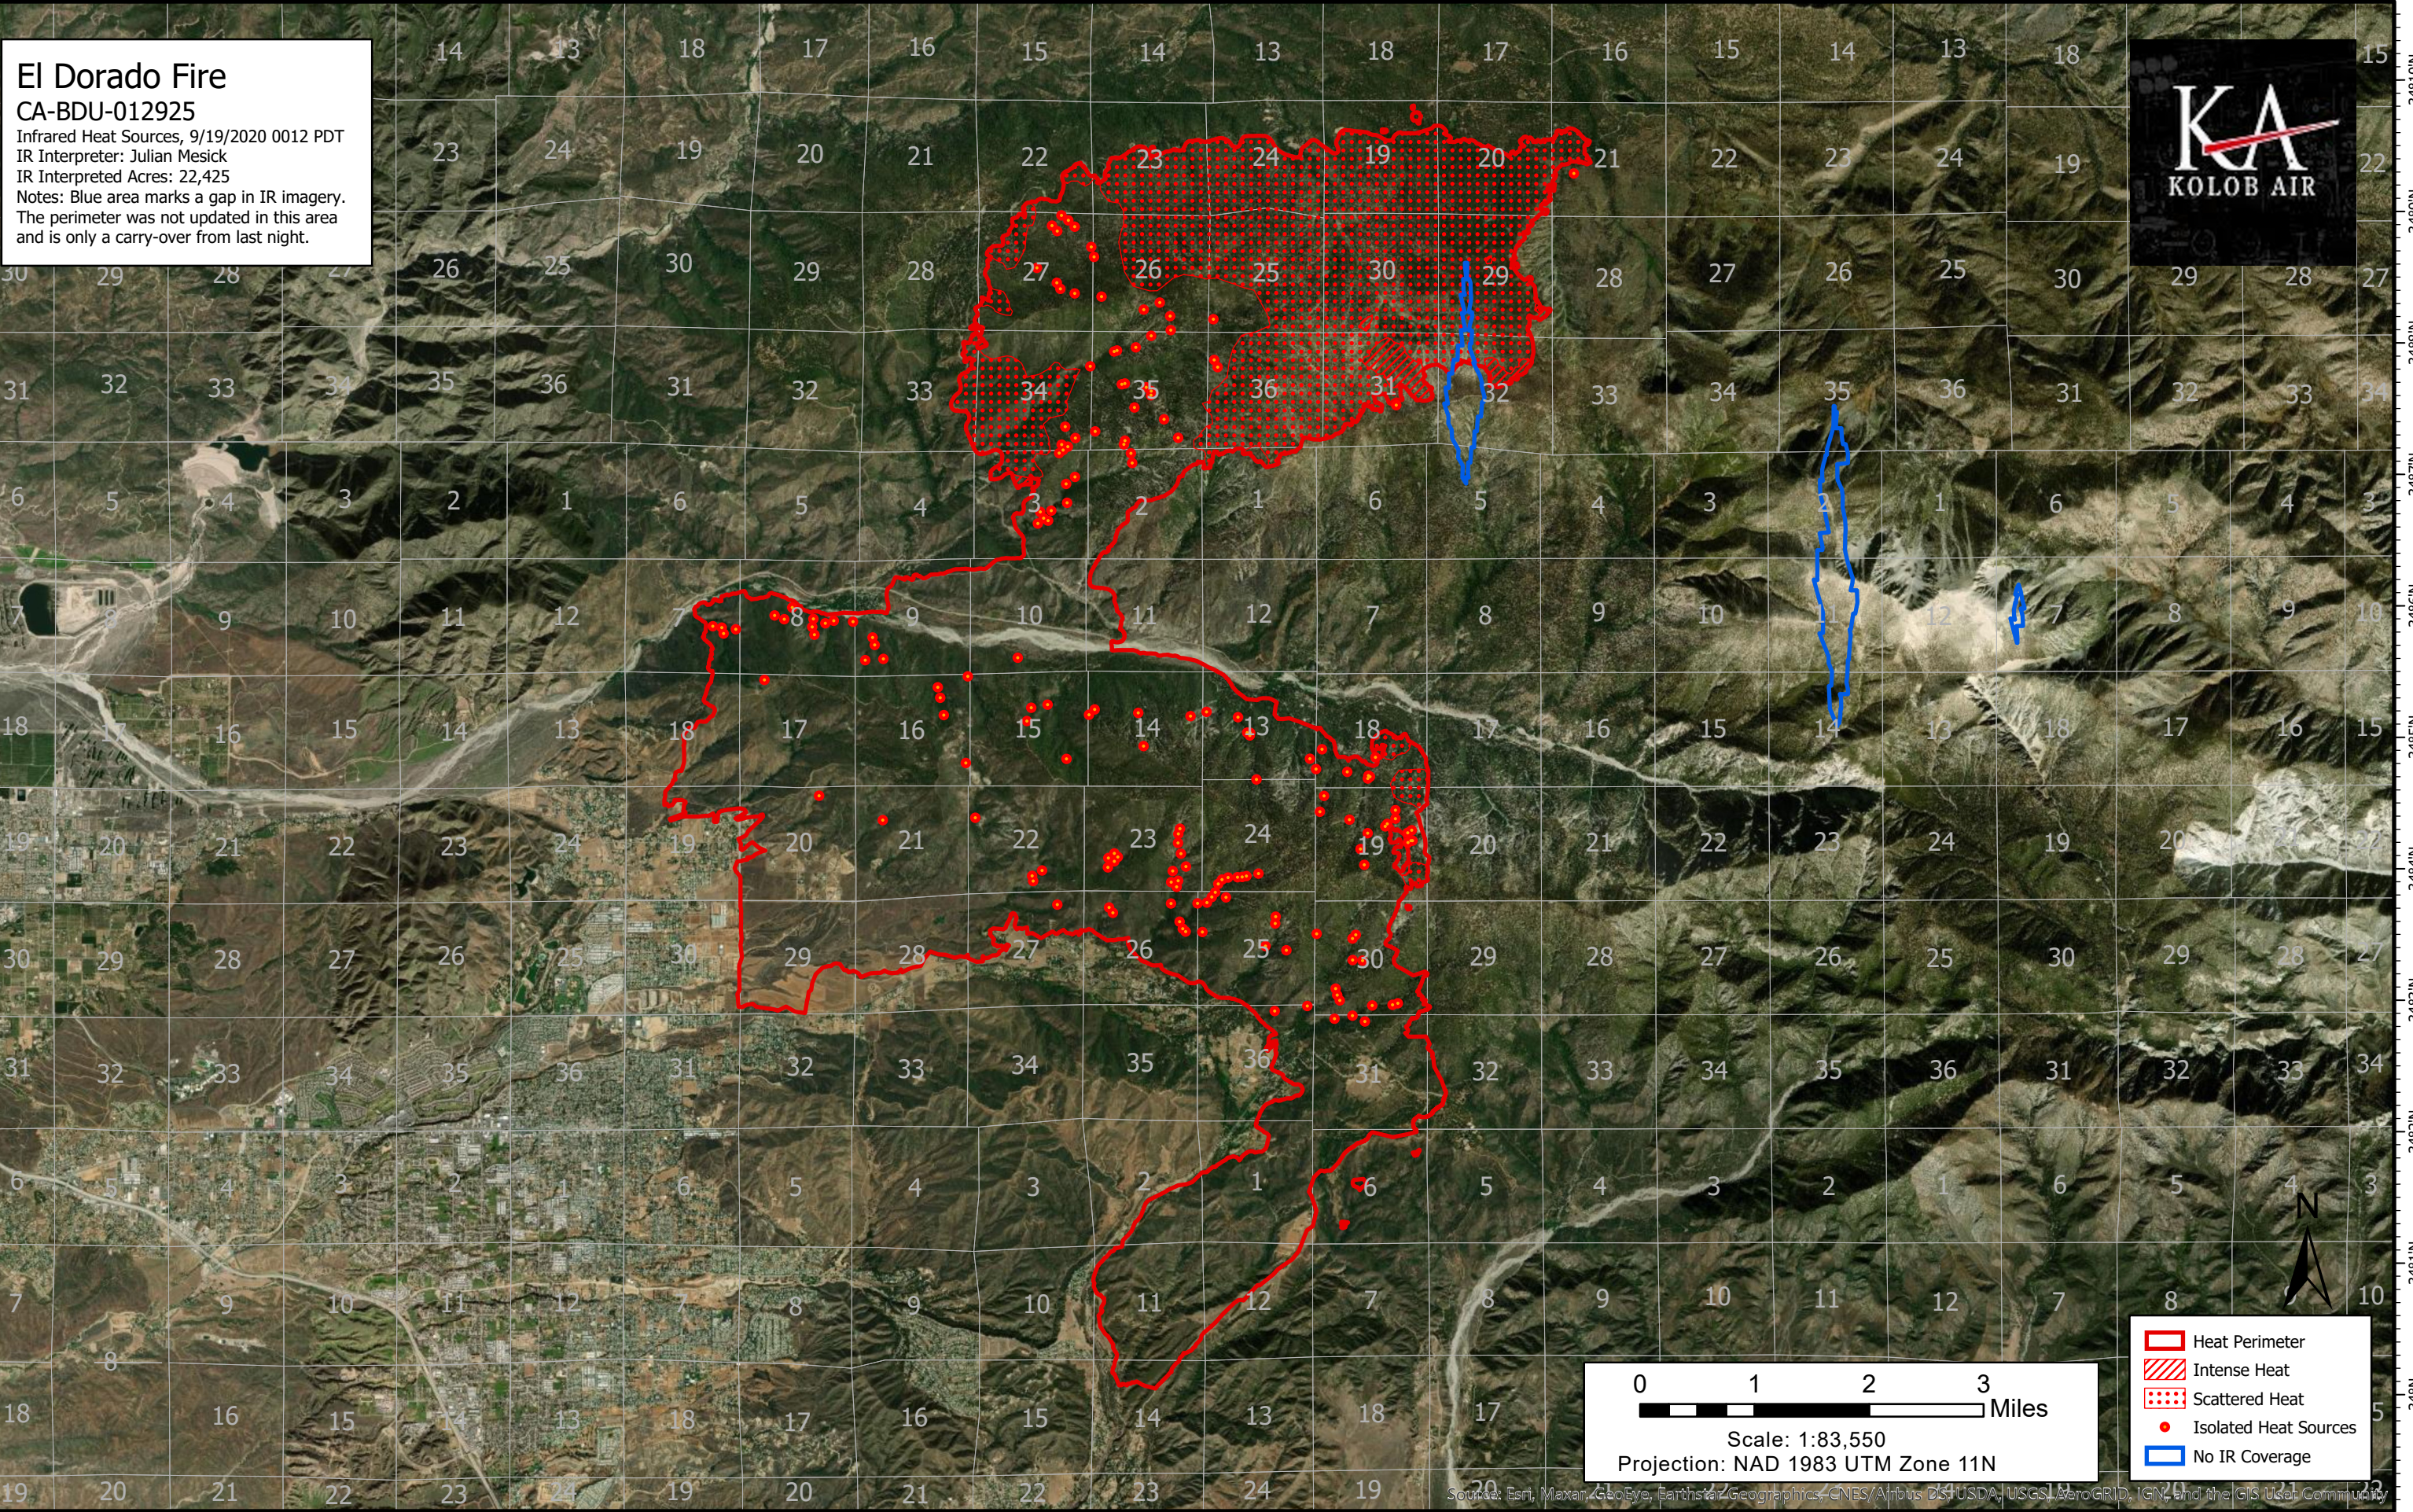

117°7'W 117°6'W 117°5'W 117°4'W 117°3'W 117°2'W 117°1'W 117°W 116°59'W 116°58'W 116°57'W 116°56'W 116°55'W 116°54'W 116°53'W 116°52'W 116°51'W 116°50'W 116°49'W 116°48'W 116°47'W 116°46'W

El Dorado Fire
CA-BDU-012925
Infrared Heat Sources, 9/19/2020 0012 PDT
IR Interpreter: Julian Mesick
IR Interpreted Acres: 22,425
Notes: Blue area marks a gap in IR imagery.
The perimeter was not updated in this area
and is only a carry-over from last night.

- Heat Perimeter
- Intense Heat
- Scattered Heat
- Isolated Heat Sources
- No IR Coverage

117°7'W 117°6'W 117°5'W 117°4'W 117°3'W 117°2'W 117°1'W 117°W 116°59'W 116°58'W 116°57'W 116°56'W 116°55'W 116°54'W 116°53'W 116°52'W 116°51'W 116°50'W 116°49'W 116°48'W 116°47'W 116°46'W