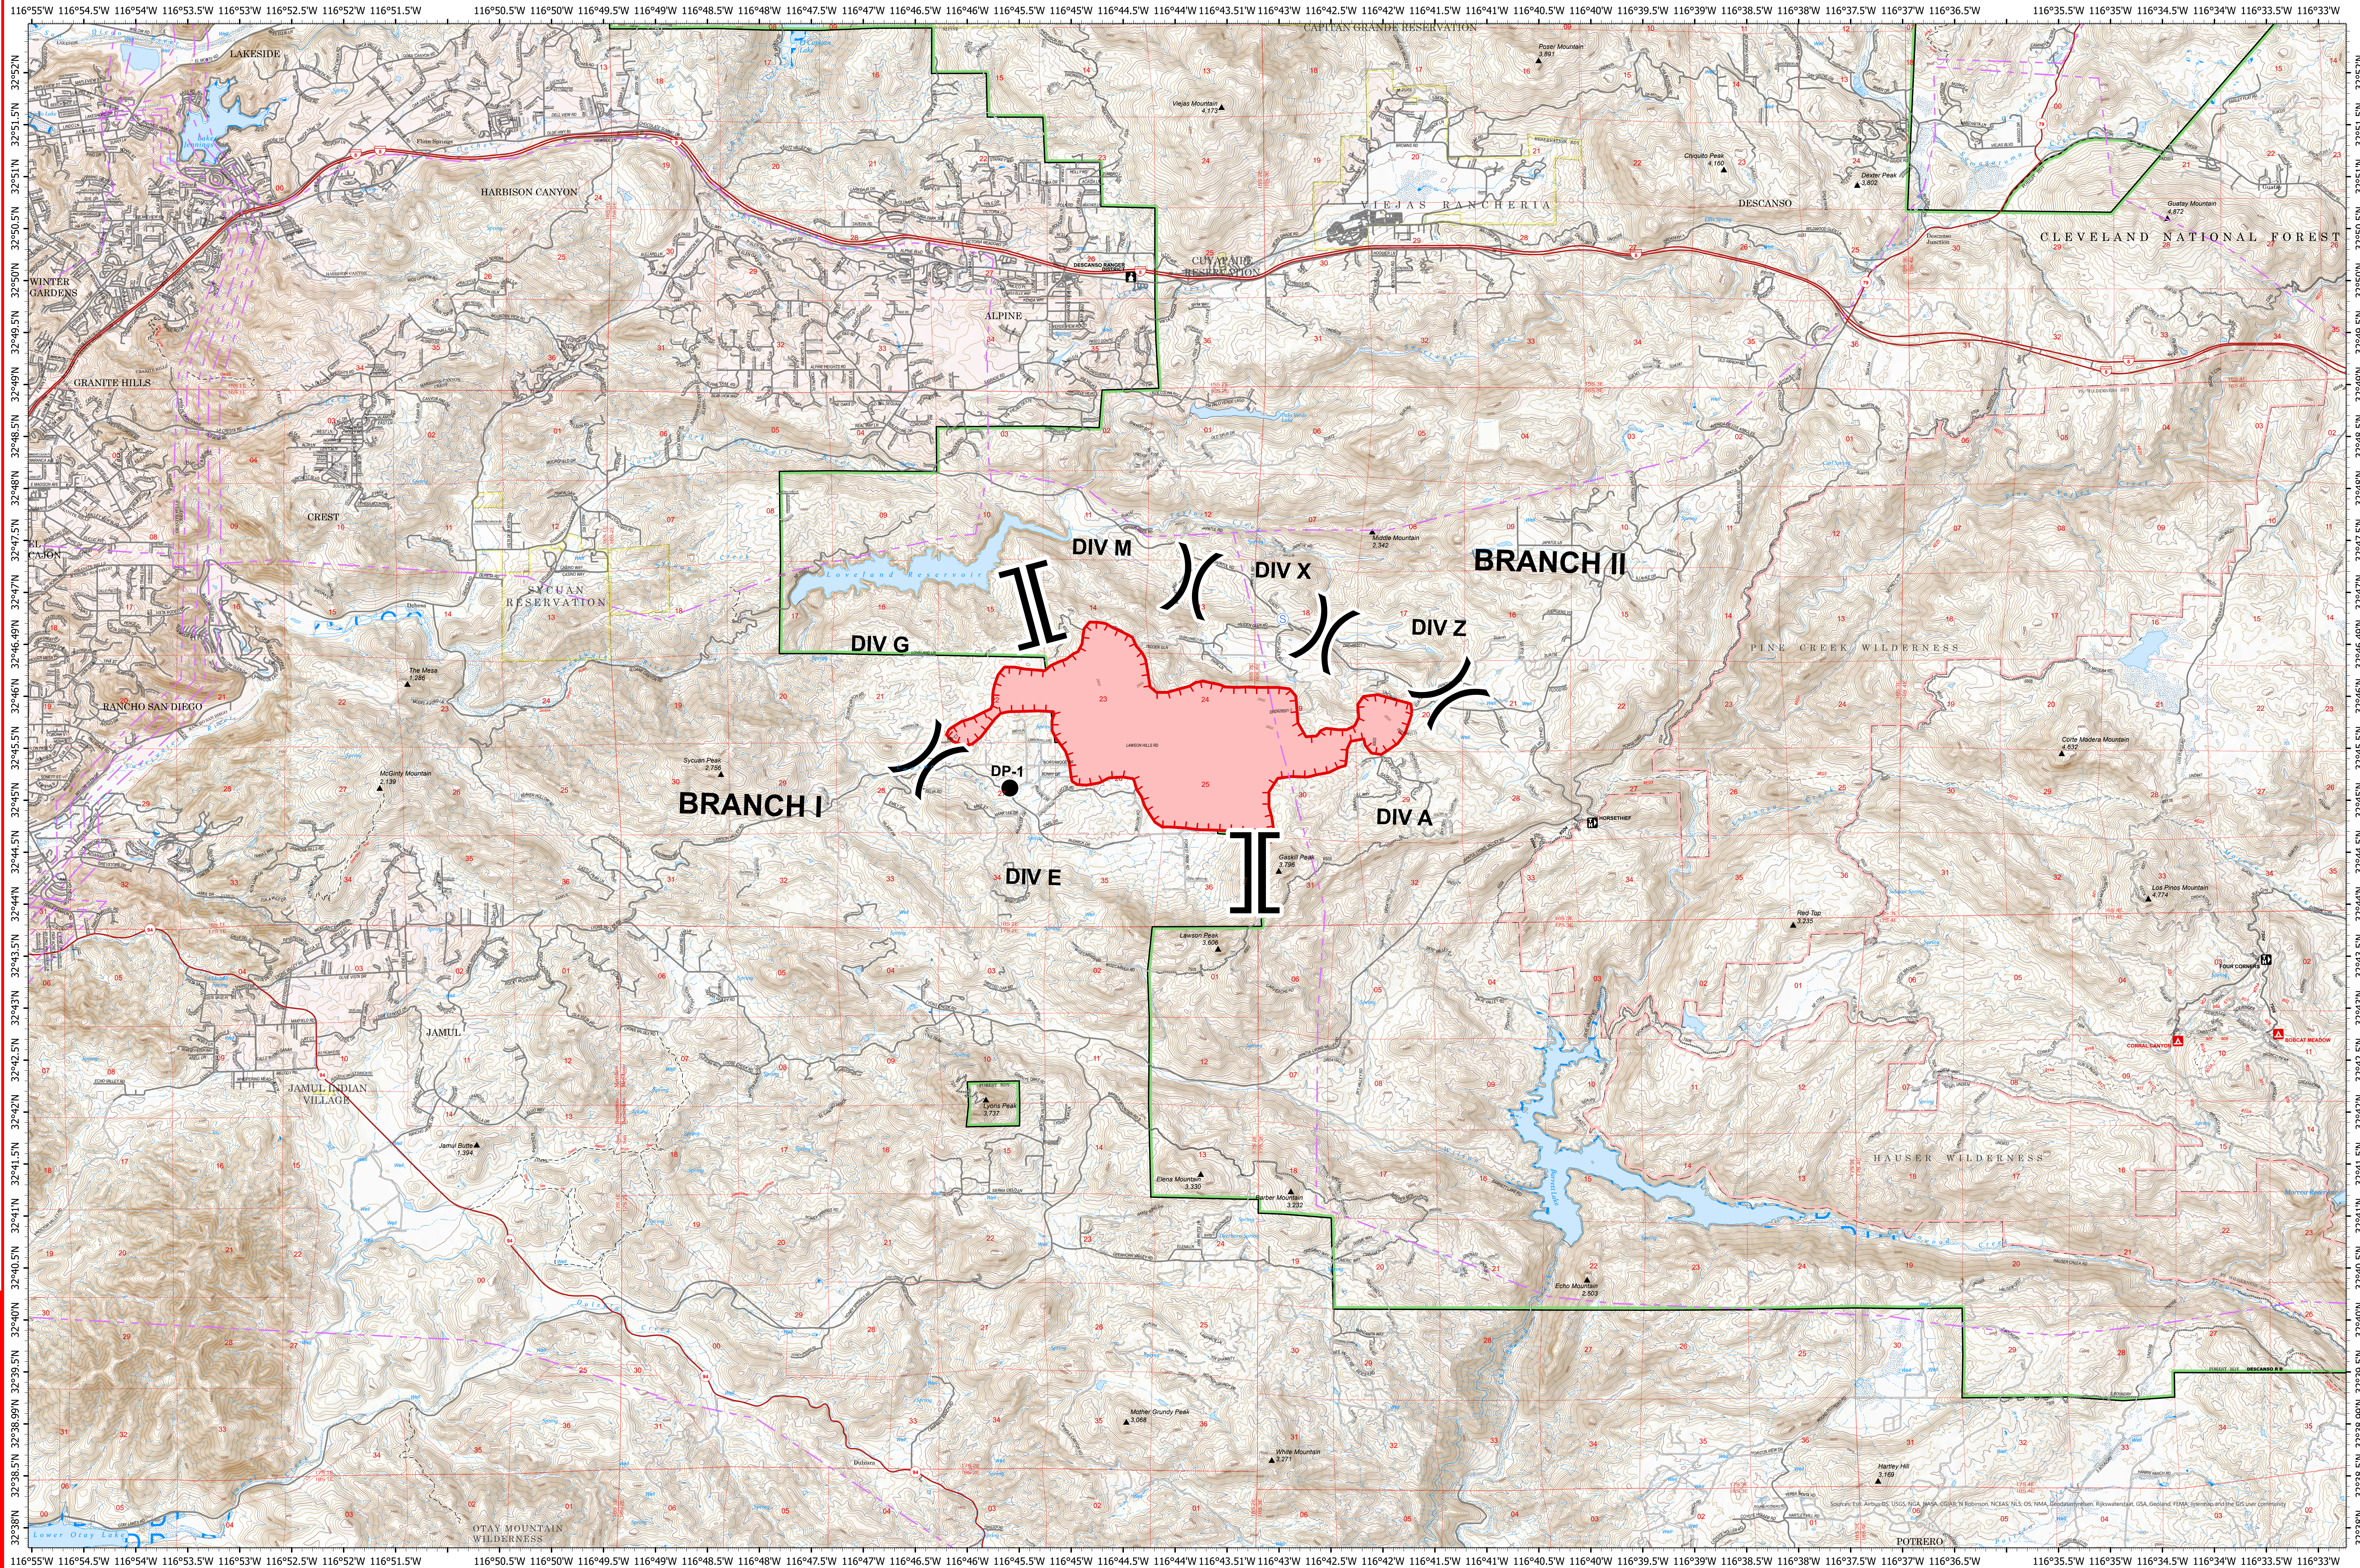

9/6/2020, 0700

CA-CNF-002833

Valley

OPERATIONS

WGS 1984 Datum, Lat/Long Grid

- Drop Point
- ⊙ Staging Area
- ⌘ Division Break
- || Branch Break
- Uncontrolled Fire Edge
- CA_powerlines
- Wildfire Daily Fire Perimeter
- World Hillshade

OPERATIONS
Valley
CA-CNF-002833
9/6/2020, 0700