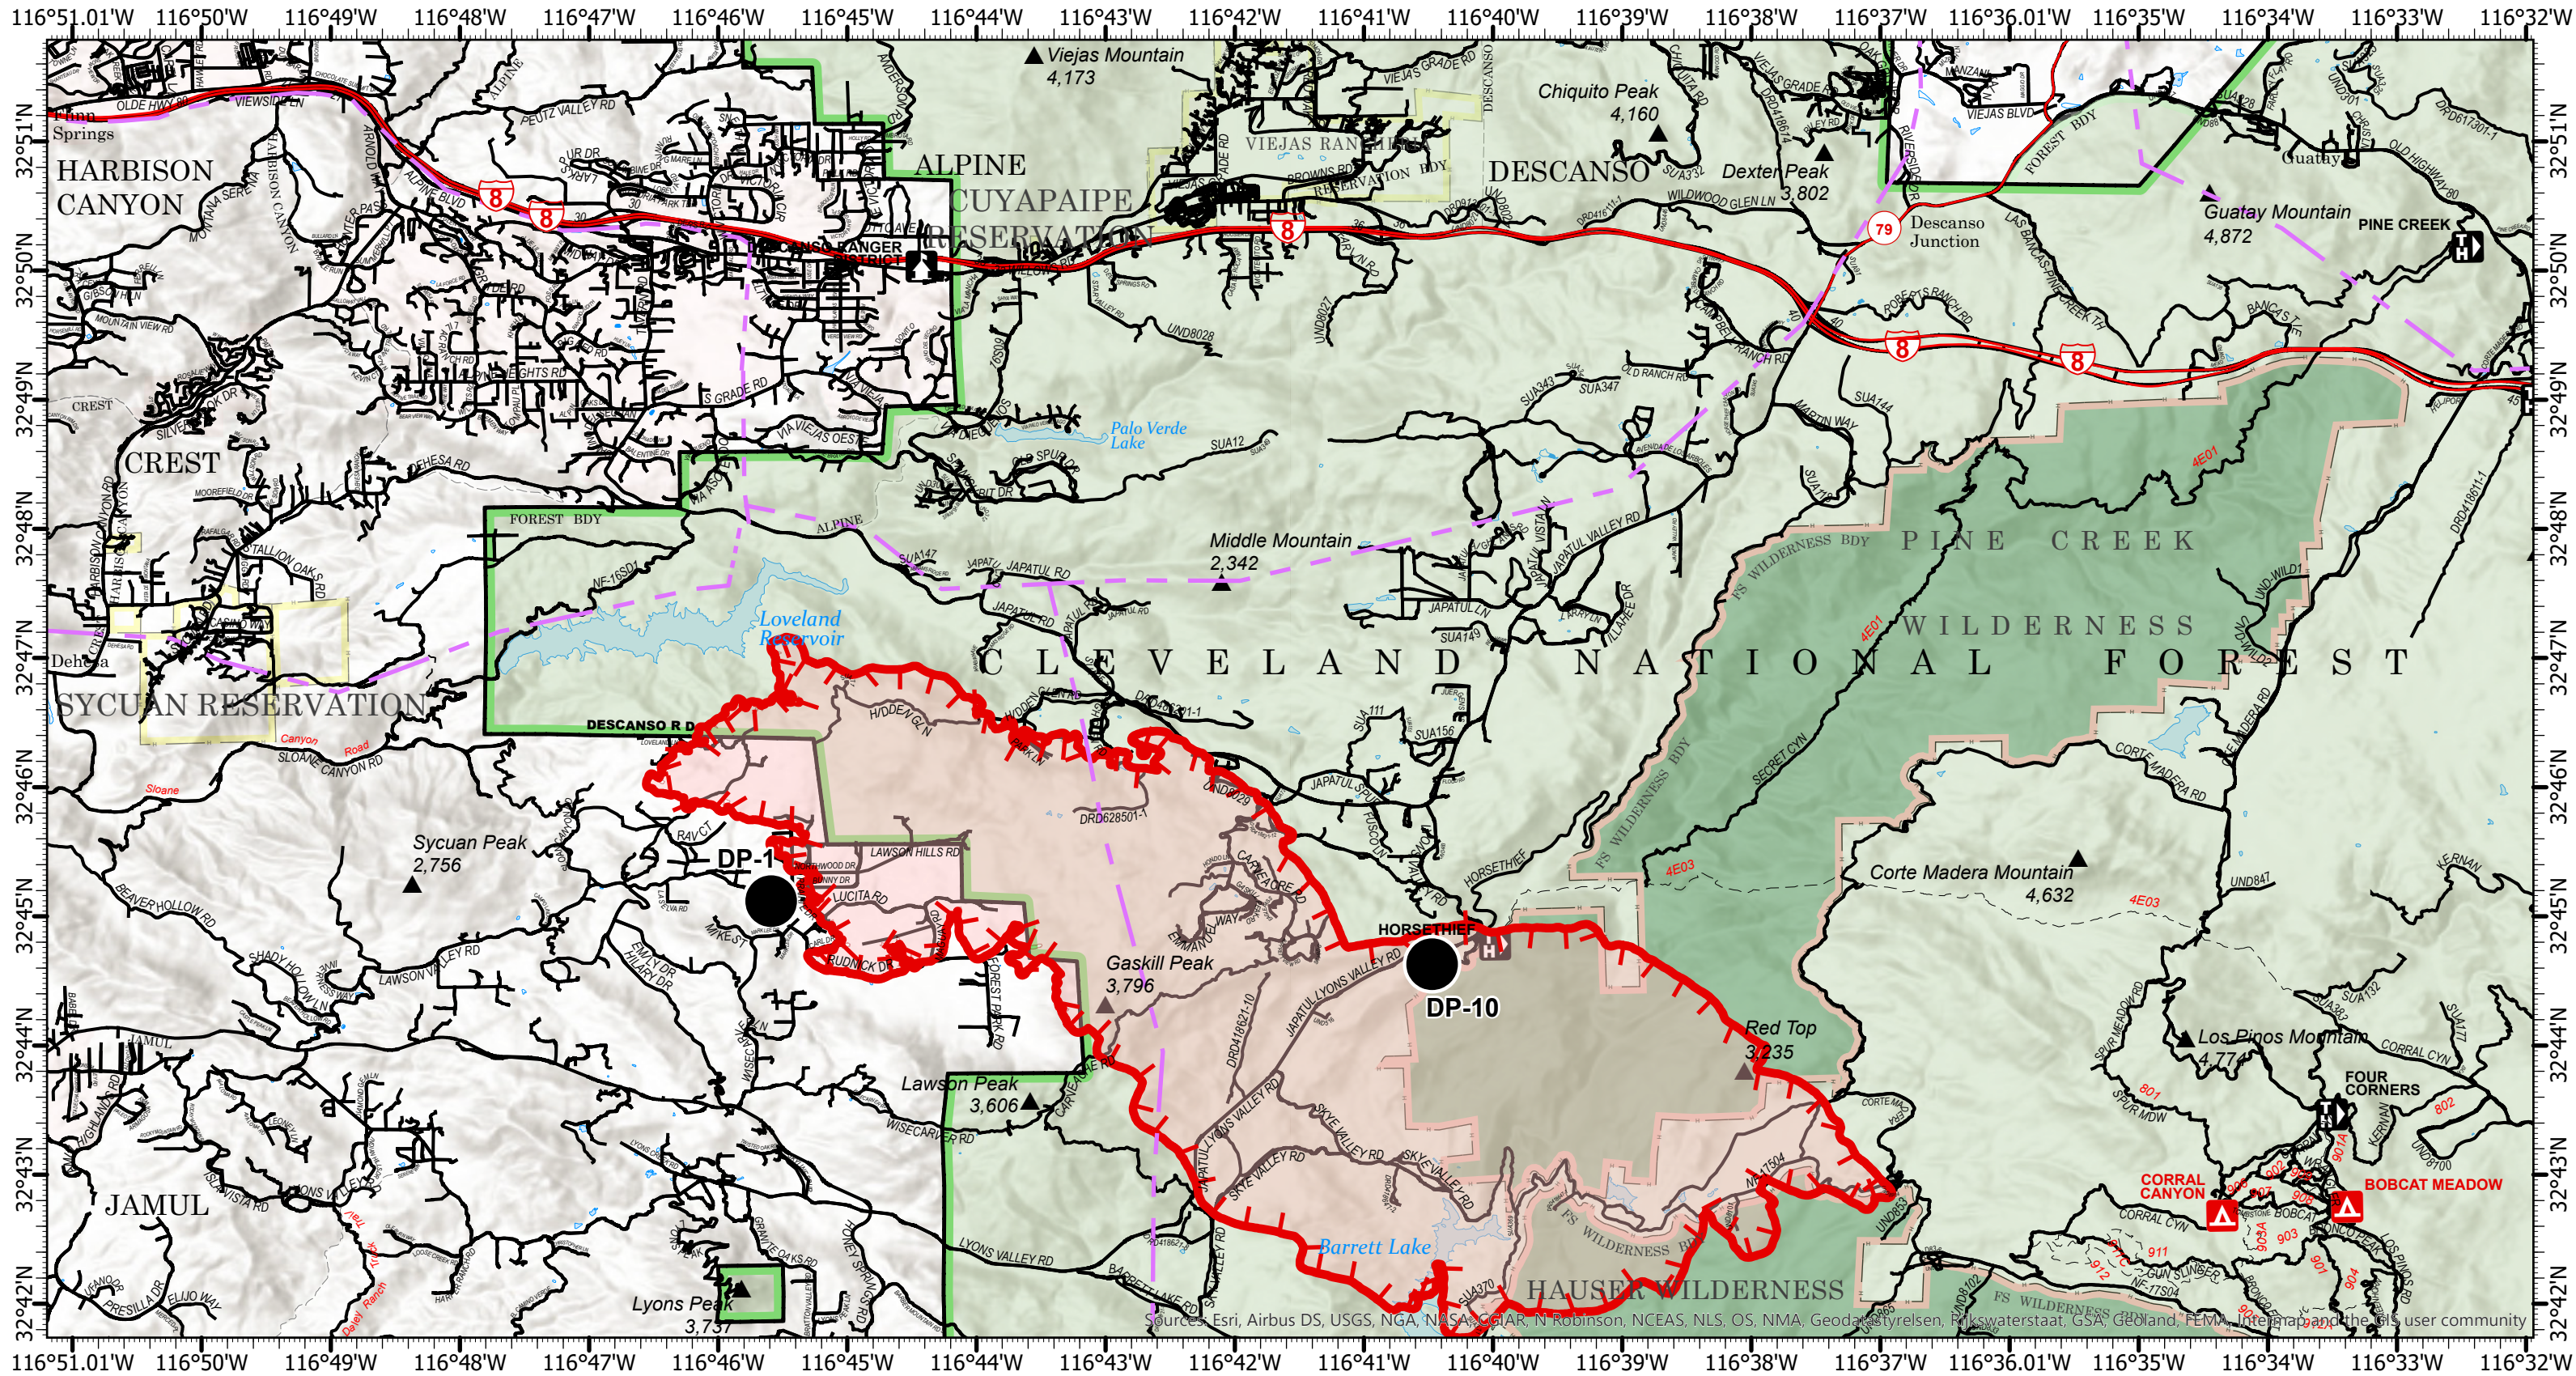

TRANSPORTATION

Valley Fire

CA-CNF-002833

- Cleveland National Forest
- Wilderness
- Wildfire Daily Fire Perimeter
- Uncontrolled Fire Edge
- Powerlines
- Highway
- Other Roads

Valley Fire
CA-CNF-002833
9,850 acres as of
9/6/2020 20:00