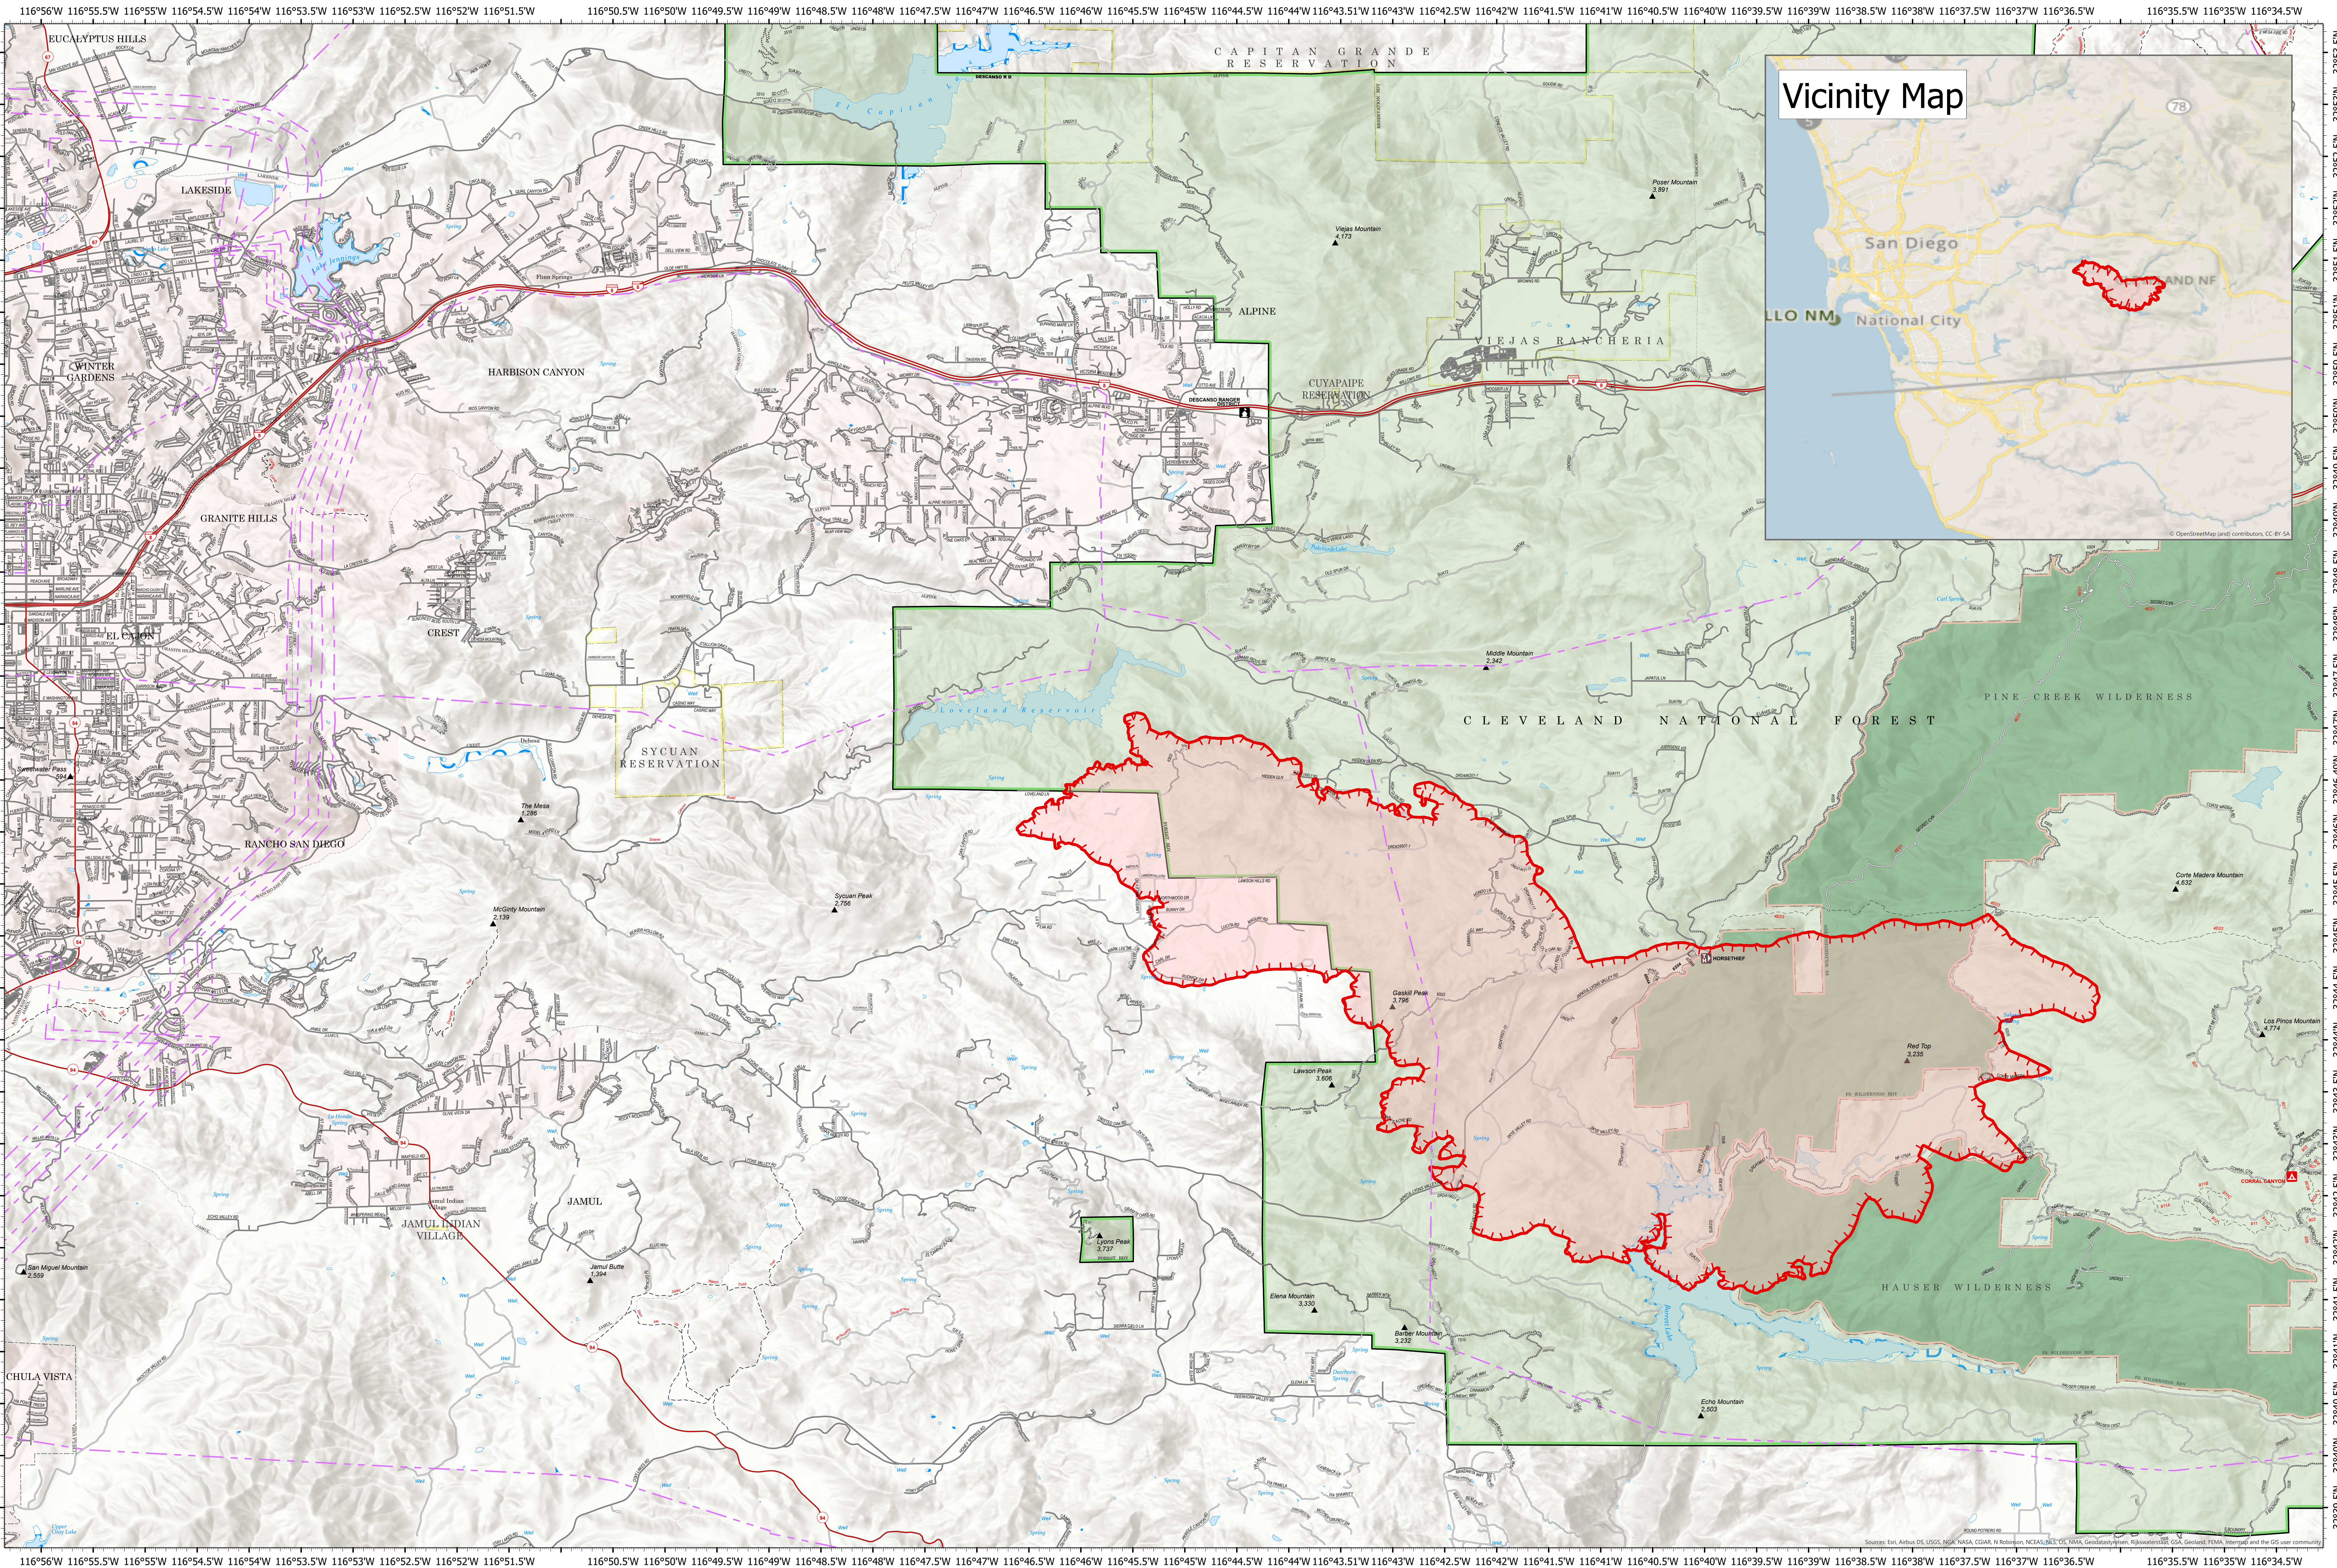

9/7/2020 18:00

CA-CNF-002833

Valley Fire

PUBLIC INFORMATION

- Cleveland National Forest
- Wilderness
- Wildfire Daily Fire Perimeter
- Uncontrolled Fire Edge

17,345 acres as of
9/7/2020 18:00