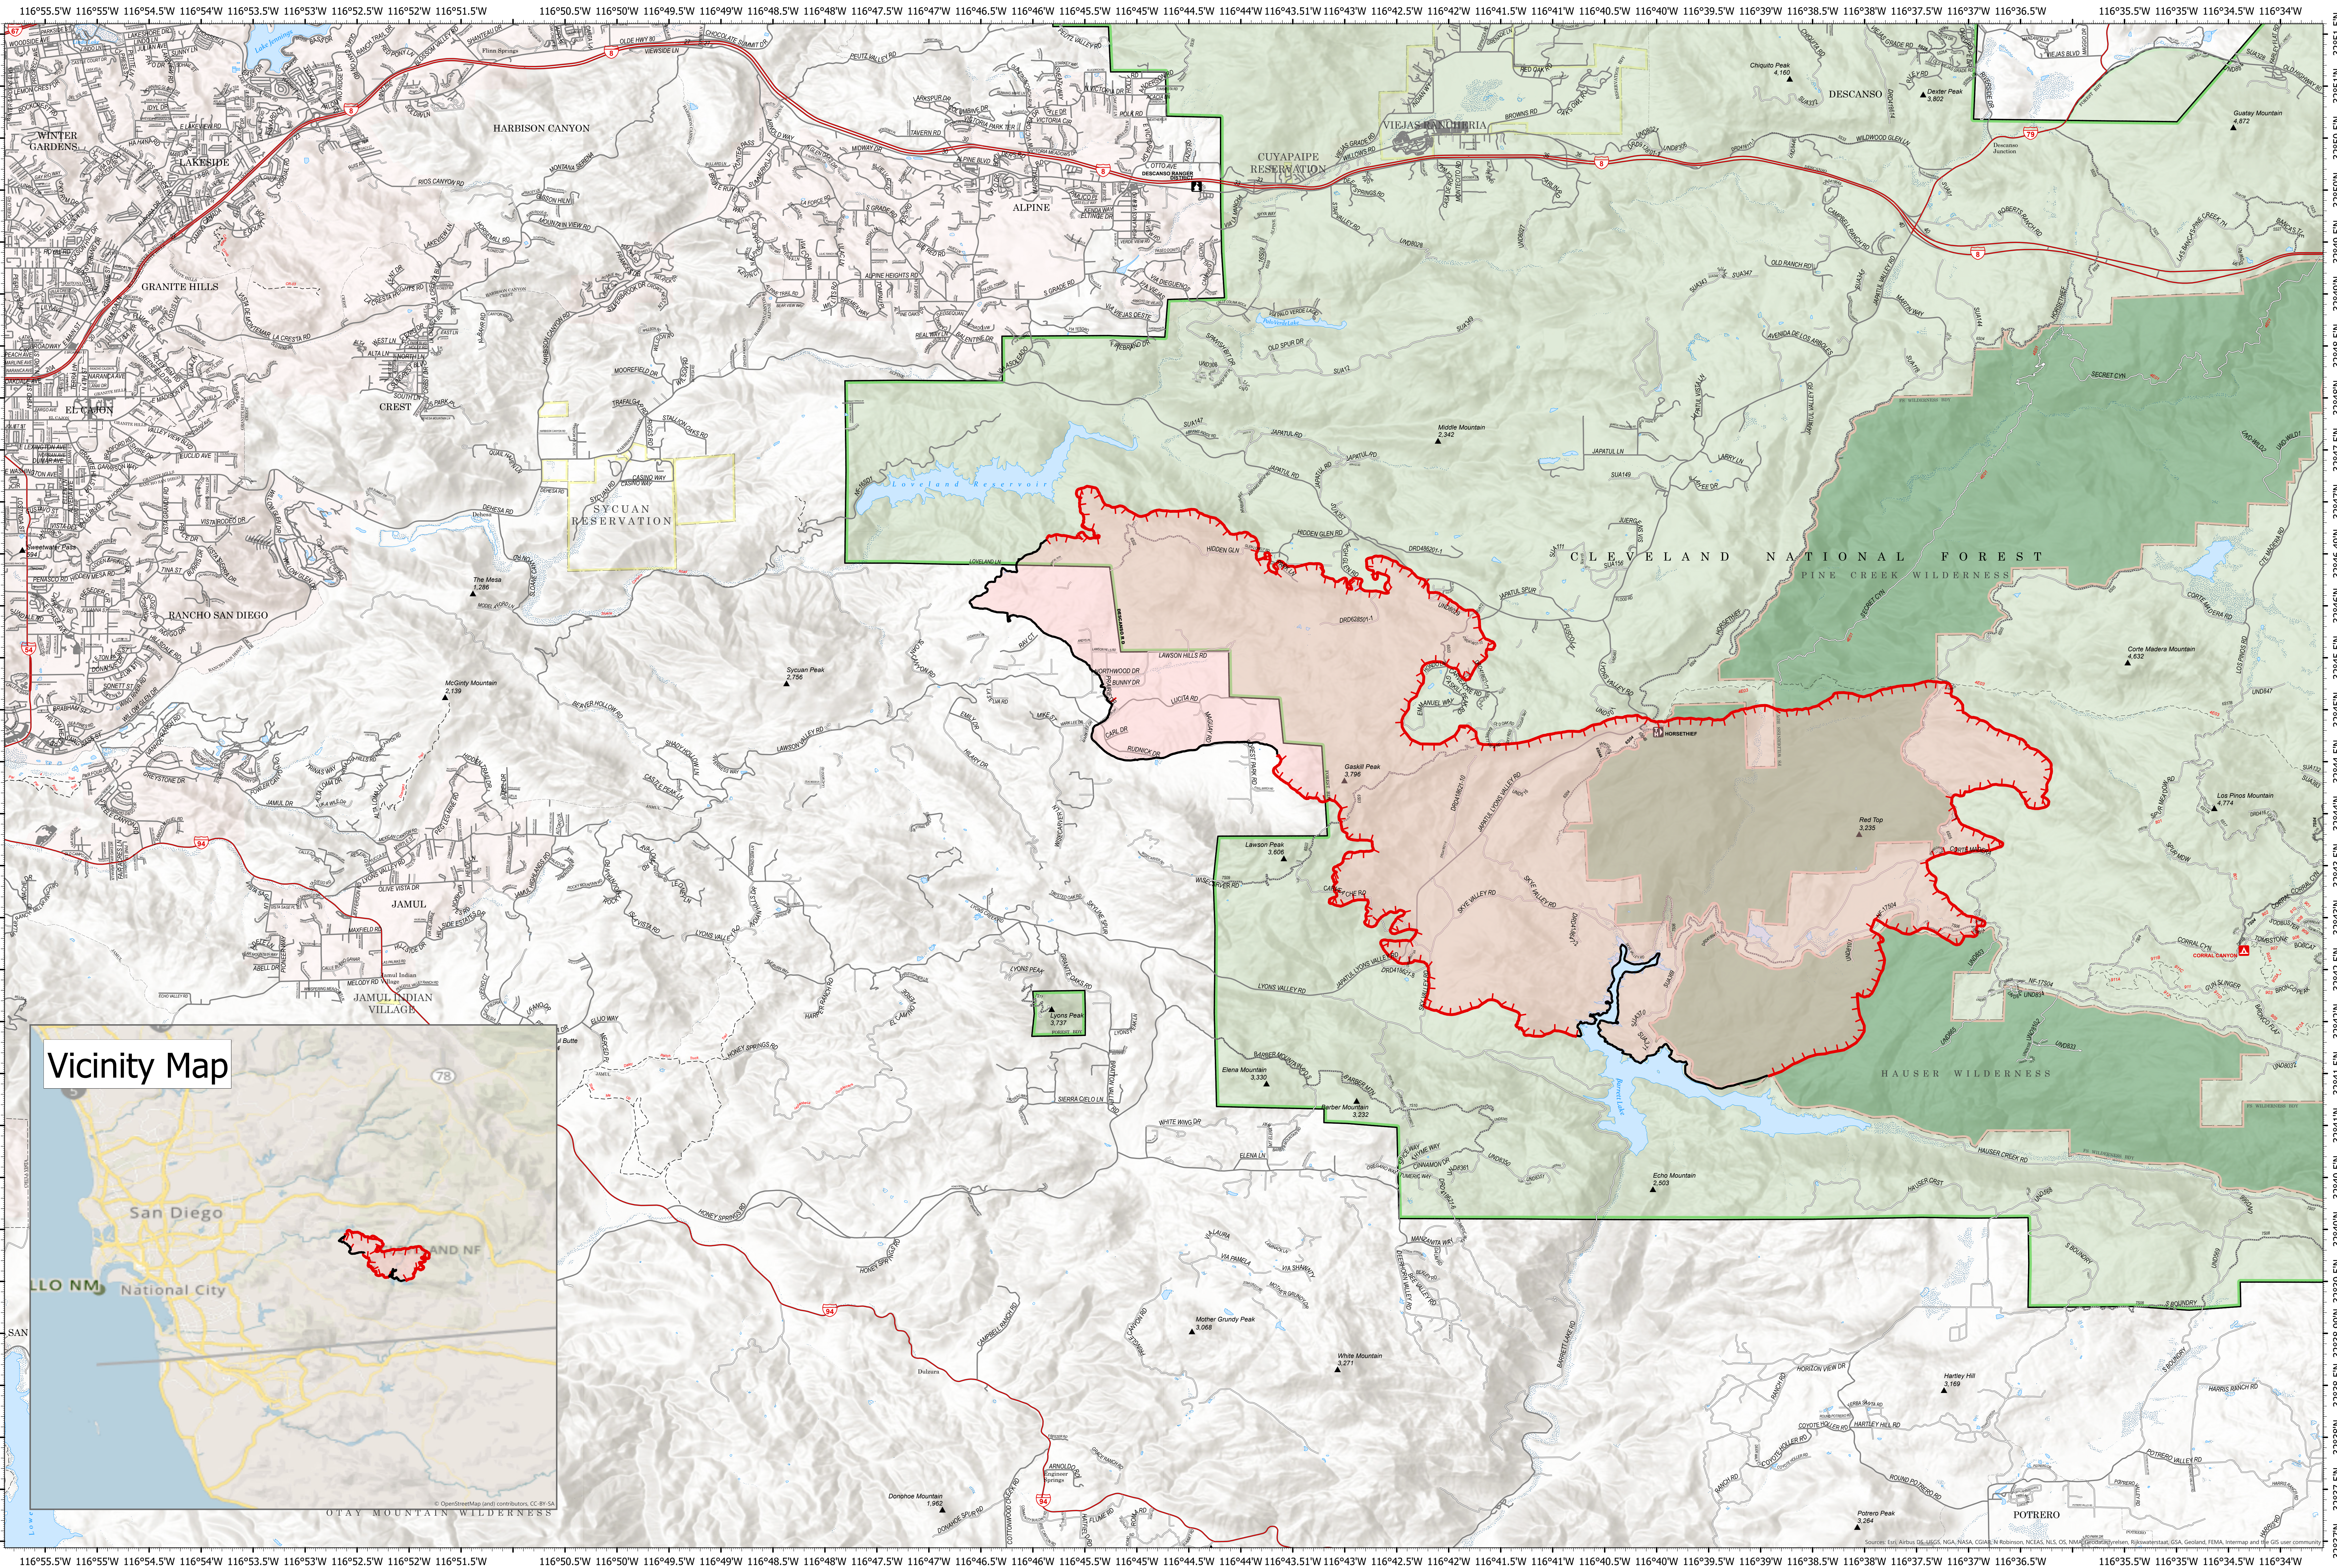

9/9/2020 12:00

CA-CNF-002833

Valley Fire

PUBLIC INFORMATION

- Cleveland National Forest
- Wilderness
- Wildfire Daily Fire Perimeter
- Uncontrolled Fire Edge
- Contained Line

17,665 acres as of
9/9/2020 12:00